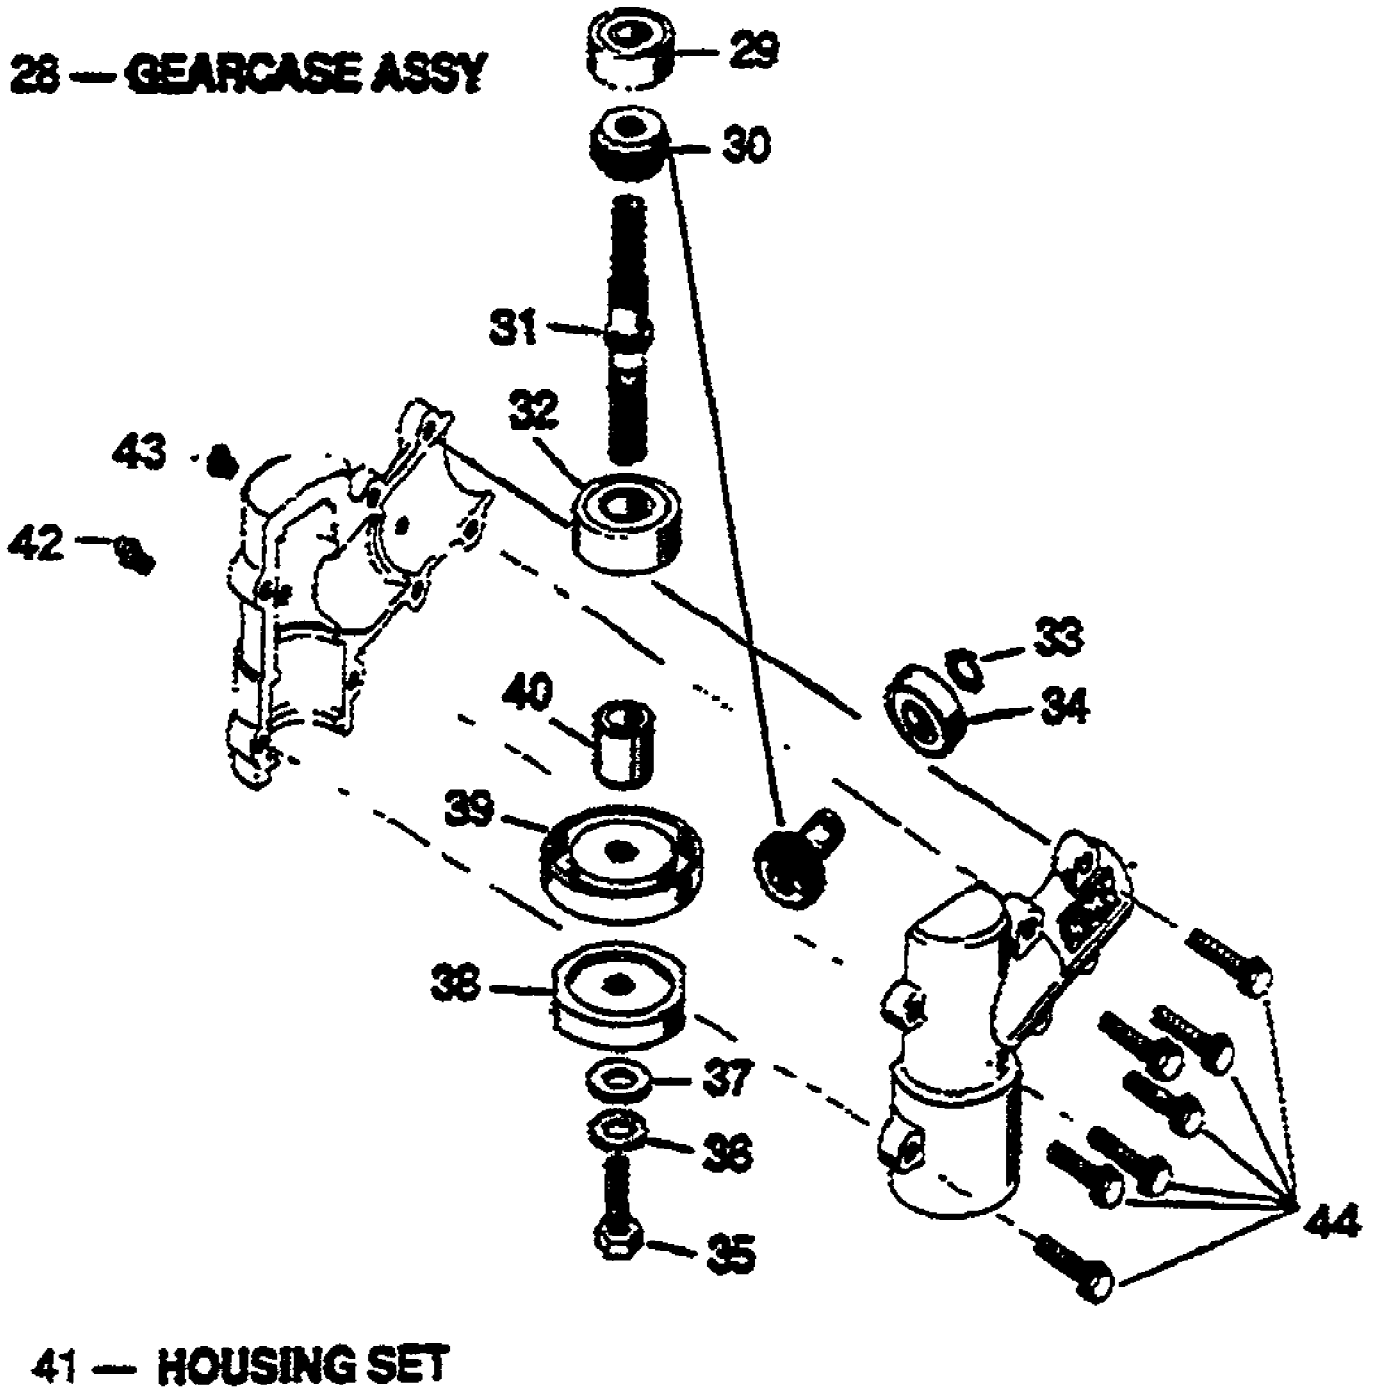

2840 UT-26200
2381 Snow Thrower Attachment

**1 — SNOW THROWER
ATTACHMENT**

**2 — TUBE
ASSY**

2840 UT-26200
2381 Snow Thrower Attachment

Page 2 of 36

Ref #	Part Number	Qty	S/P/F	Description
1	UT26009	1		SNOW THROWER ATTACHMENT
2	GM280316	1	/P	TUBE ASSY
3	GM237803	1	S	FLEX CABLE
4	GM235213	1		COVER B
5	GM239518	1		DECAL
6	GM012464	1		SCREW
7	GM010021	1		SCREW
8	GM012464	1		SCREW
9	GM236910	1		PLATE OBSOLETE
10	GM235503	1		SCRAPER BAR
11	GM237002	1		HOUSING
12	GM062204	1		SNAP RING
13	GM237607	1		COLLAR
14	GM071008	1		BEARING
15	GM070006	1	S	BEARING
16	GM236304	1		PINION GEAR
17	GM235210	1		ROTOR R.H.
18	GM012463	1		SCREW
19	GM235212	1		COVER A
20	GM230338	1		GEAR CASE ASSY
21	GM012462	1		SCREW
22	GM235211	1		ROTOR L.H.
23	GM237401	1		GASKET
24	GM080009	1		SEAL
25	GM060005	1		RING
26	GM070011	1		BEARING
27	GM237608	1		COLLAR
28	GM236303	1		SHAFT & GEAR
29	GM070011	1		BEARING
30	GM080009	1		SEAL
31	GM010024	1		SCREW
32	GM030087	1		BOLT
33	GM062205	1		SNAP RING

2840 UT-26200
2845 Driveshaft and Deflector Attachment

1 - BLADE GUARD ASSY

2840 UT-26200

Page 4 of 36

2845 Driveshaft and Deflector Attachment

Ref #	Part Number	Qty	S/P/F	Description
1	GM24700	1	S	BLADE GUARD ASSY
2	GM245201	1		BRACKET
3	GM051012	1		NUT
4	GM011423	1	S	SCREW
5	GM247001	1	S	GUARD
6	GM040002	1		WASHER
7	GM011417	1	/P	SCREW
8	GM357802	1	/P	FLEX CABLE
9	GM280331	1	/P	TUBE ASSY

1- 4" HEAD ASSY

17 - 50ft .080 LINE

16 - 3lb .080 LINE

15 - 1lb .080 LINE

14 - .080 LINE ON SPOOL

13 - FIXED LINE HEAD (OPTIONAL)

2840 UT-26200

Page 8 of 36