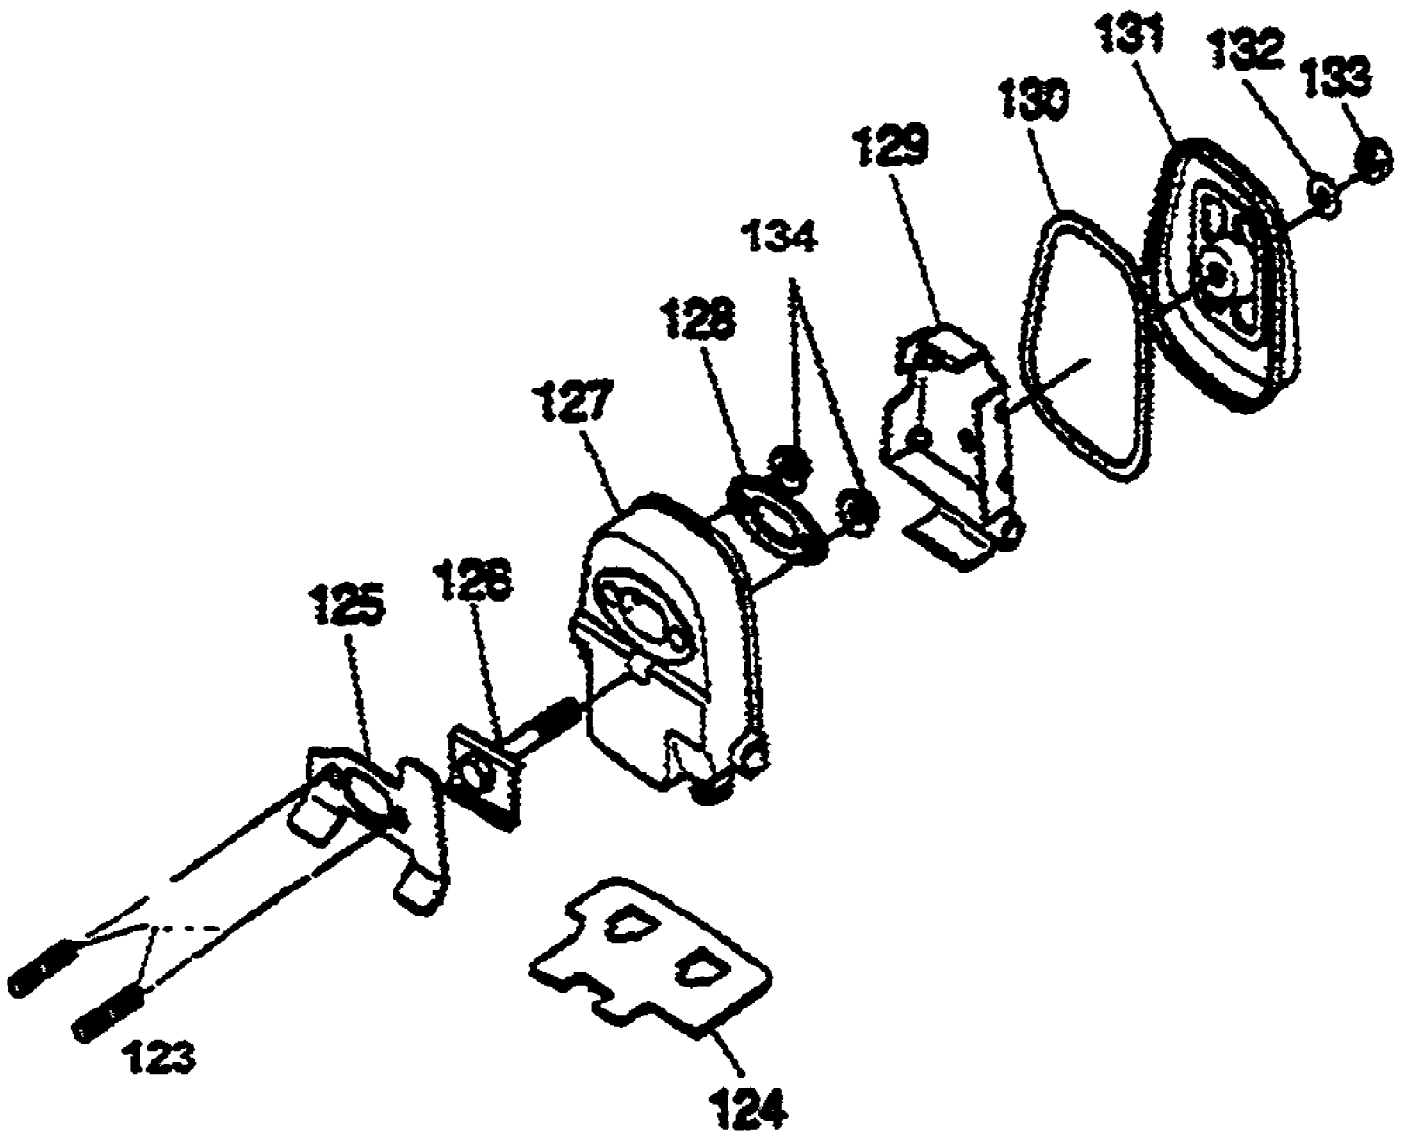

2840 UT-26200
Clutch

Page 22 of 36

Ref #	Part Number	Qty	S/P/F	Description
85	GM280333	1	S	CLUTCH CASE ASSY Includes ref Nos 87 thru 93
86	GM030005	1	/P	BOLT & WASHER
87	GM286111	1		CASE, CLUTCH
87	GM286701	1	F	CASE, CLUTCH
88	GM030010	1		SHIM
89	GM032803	1	/P	BOLT & WASHER
90	GM062101	1	S	SNAP RING
91	GM070009	1		BALL BEARING
92	GM062801	1	/P	SNAP RING
93	GM286711	1		CLUTCH DRUM
93	GM286709	1	F	CLUTCH DRUM
94	GM190111	1		CLUTCH SHOE ASSY Includes ref No. 95 & 98
95	GM190026	1		CLUTCH SPRING
96	GM012448	1		SCREW
97	GM042802	1	/P	WASHER
98	GM190025	1		CLUTCH SHOE
99	GM288204	1		DOWEL PIN
100	GM286112	1		CASE COVER
101	GM032803	1	/P	BOLT
102	GM042801	1		WASHER

2840 UT-26200
Engine Internal

Page 24 of 36

Ref #	Part Number	Qty	S/P/F	Description
83	GM052801	1		NUT, CONICAL SPG.
84	GM286101	1		FAN
85	GM081502	1	S	OIL SEAL
86	GM002805	1		SCREW
87	GM286702	1		CASE, DRIVE
88	GM071009	1		BEARING, BALL
89	GM286703	1		CRANKSHAFT ASSY
90	GM071410	1	/P	BEARING, NEEDLE
91	GM062803	1	/P	CLIP, PISTON PIN
92	GM286105	1	/P	PIN, PISTON
93	GM286706	1		PISTON
94	GM062804	1		RING, TOP
95	GM287301	1		CASE, STARTER
96	GM288204	1		DOWEL PIN
97	GM289511	1		DECAL
113	GM287403	1		GASKET, CYLINDER
114	GM032805	1		BOLT, FLANGE
115	GM286705	1		CYLINDER
116	GM032804	1		BOLT, STUD
117	GM286704	1		COVER, TOP
118	GM002808	1		SCREW & WASHER
119	GM286104	1		GUARD, SPARK PLUG