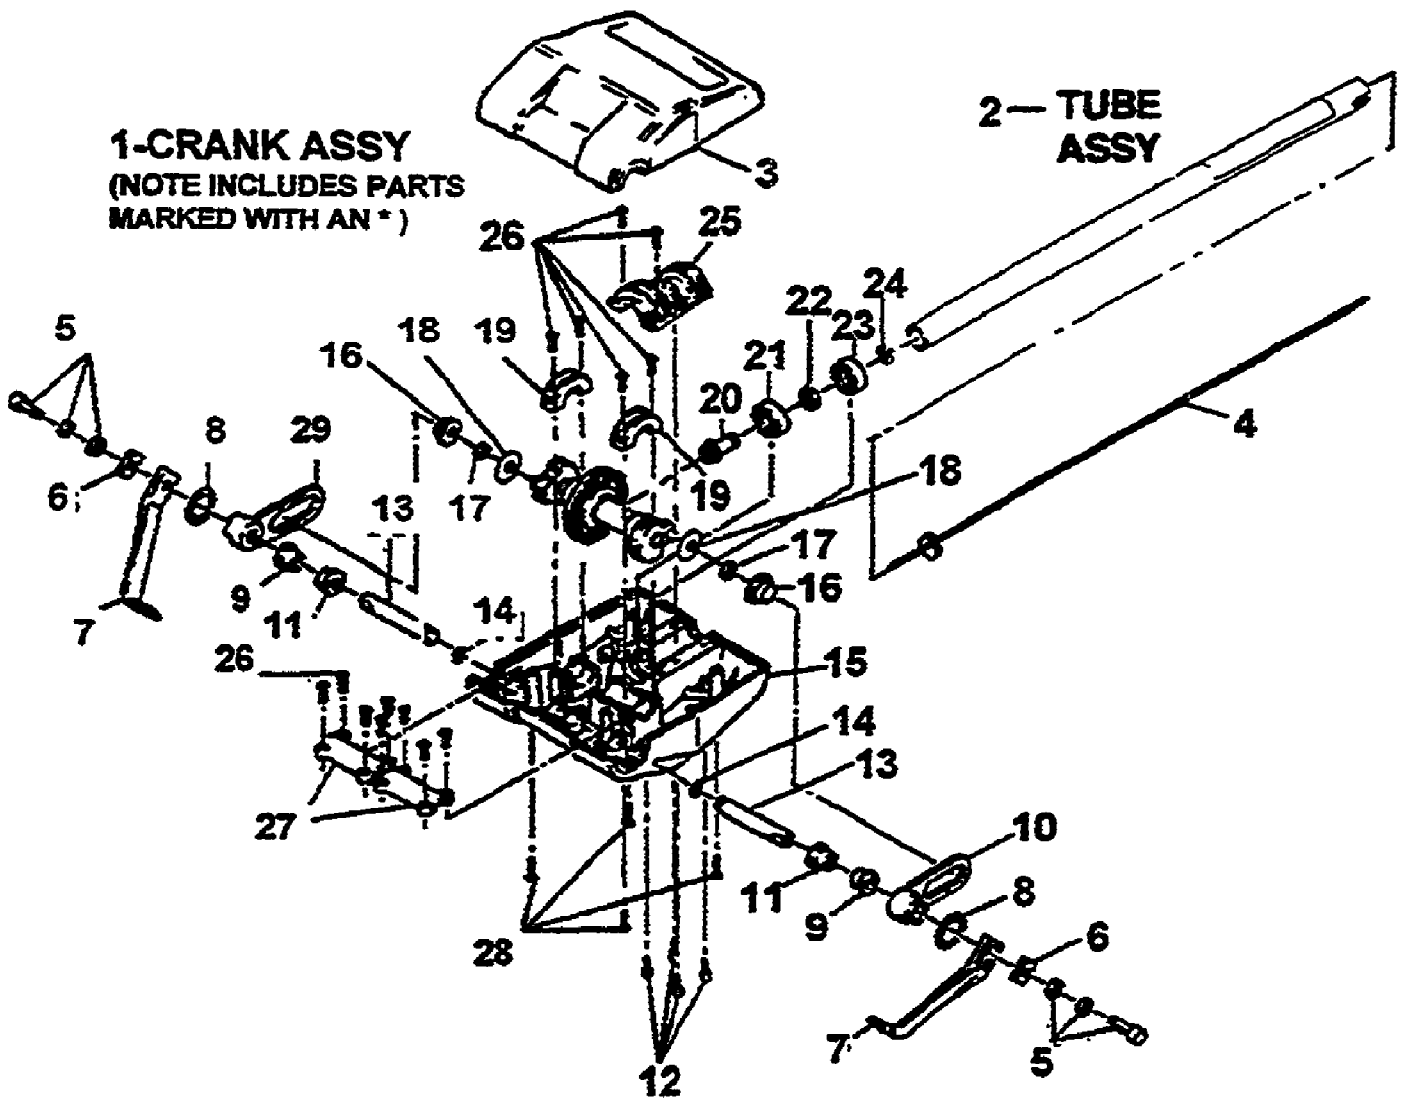

2840 UT-26200
2861 Power Blower Attachment

16-GUARD,
LOWER HOUSING
(NOT SHOWN)

2840 UT-26200
2861 Power Blower Attachment

Page 14 of 36

Ref #	Part Number	Qty	S/P/F	Description
1		1		Use UT26308 Includes ref nos 2 thru 16
2	GM280314	1	S	TUBE ASSY
3	A07844	1	/P	FLEX CABLE
4	GM235205	1	/P	CLAMP
5	GM235215	1	S	UPPER HOUSING
6	GM166501	1	/P	ARBOR ADAPTER
7	GM236701	1	S	ARBOR SHAFT
8	GM235203	1	/P	IMPELLER
9	GM167602	1		PAL NUT
10	GM201044	1	S	SCREW
11	GM235216	1	S	LOWER HOUSING
12	GM160305	1	S	ARBOR BUSHING ASSY
13	GM011102	1	S	SCREW
14	GM011401	1	/P	SCREW
15	GM041101	1	/P	WASHER
16	GM286903	1	/P	GUARD, LOWER HOUSING

2840 UT-26200
2871 Cultivator Attachment

Page 16 of 36

Ref #	Part Number	Qty	S/P/F	Description
1	GM230324	1		CRANK ASSY
2	GM280316	1	/P	TUBE ASSY
3	GM235206	1		UPPER COVER
4	GM237803	1	S	FLEX CABLE
5	GM970307	1	/P	BOLT, SEMS
6	GM236706	1		TINE SUPPORT
7	GM976903	1	/P	TINE
8	GM235701	1	S	"O" RING
9	GM977703	1		BUSHING
10	GM236501	1	S	ROCKER ARM L.H.
11	GM977706	1		BUSHING
12	GM011419	1	S	SCREW
13	GM236704	1		ROCKER SHAFT
14	GM061301	1		WIRE RING
15	GM236103	1	/P	LOWER COVER
16	GM235207	1		BEARING CAP
17	GM071403	1		NEEDLE BEARING
18	GM236903	1	S	WASHER
19	GM236106	1		CRANKSHAFT CLAMP
20	GM236503	1	S	PINION GEAR
21	GM070005	1	S	BEARING
22	GM236702	1		SPACER
23	GM071012	1		BEARING
24	GM060008	1		SNAP RING
25	GM236104	1		SHAFT CLAMP
26	GM011601	1	S	SCREW
27	GM236105	1		SHAFT CLAMP
28	GM011308	1		SCREW
29	GM236502	1	S	ROCKER ARM R.H.