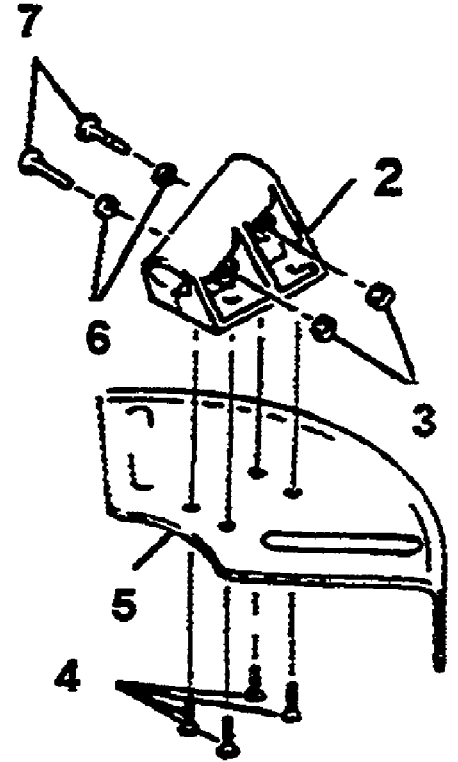

2840 UT-26200
2381 Snow Thrower Attachment

**1 — SNOW THROWER
ATTACHMENT**

**2 — TUBE
ASSY**

2840 UT-26200
2381 Snow Thrower Attachment

Page 2 of 36

Ref #	Part Number	Qty	S/P/F	Description
1	UT26009	1		SNOW THROWER ATTACHMENT
2	GM280316	1	/P	TUBE ASSY
3	GM237803	1	S	FLEX CABLE
4	GM235213	1		COVER B
5	GM239518	1		DECAL
6	GM012464	1		SCREW
7	GM010021	1		SCREW
8	GM012464	1		SCREW
9	GM236910	1		PLATE OBSOLETE
10	GM235503	1		SCRAPER BAR
11	GM237002	1		HOUSING
12	GM062204	1		SNAP RING
13	GM237607	1		COLLAR
14	GM071008	1		BEARING
15	GM070006	1	S	BEARING
16	GM236304	1		PINION GEAR
17	GM235210	1		ROTOR R.H.
18	GM012463	1		SCREW
19	GM235212	1		COVER A
20	GM230338	1		GEAR CASE ASSY
21	GM012462	1		SCREW
22	GM235211	1		ROTOR L.H.
23	GM237401	1		GASKET
24	GM080009	1		SEAL
25	GM060005	1		RING
26	GM070011	1		BEARING
27	GM237608	1		COLLAR
28	GM236303	1		SHAFT & GEAR
29	GM070011	1		BEARING
30	GM080009	1		SEAL
31	GM010024	1		SCREW
32	GM030087	1		BOLT
33	GM062205	1		SNAP RING

2840 UT-26200
2845 Driveshaft and Deflector Attachment

1 - BLADE GUARD ASSY

2840 UT-26200

Page 4 of 36

2845 Driveshaft and Deflector Attachment

Ref #	Part Number	Qty	S/P/F	Description
1	GM24700	1	S	BLADE GUARD ASSY
2	GM245201	1		BRACKET
3	GM051012	1		NUT
4	GM011423	1	S	SCREW
5	GM247001	1	S	GUARD
6	GM040002	1		WASHER
7	GM011417	1	/P	SCREW
8	GM357802	1	/P	FLEX CABLE
9	GM280331	1	/P	TUBE ASSY

1- 4" HEAD ASSY

17 - 50ft .080 LINE

16 - 3lb .080 LINE

15 - 1lb .080 LINE

14 - .080 LINE ON SPOOL

13 - FIXED LINE HEAD (OPTIONAL)

2840 UT-26200

Page 8 of 36