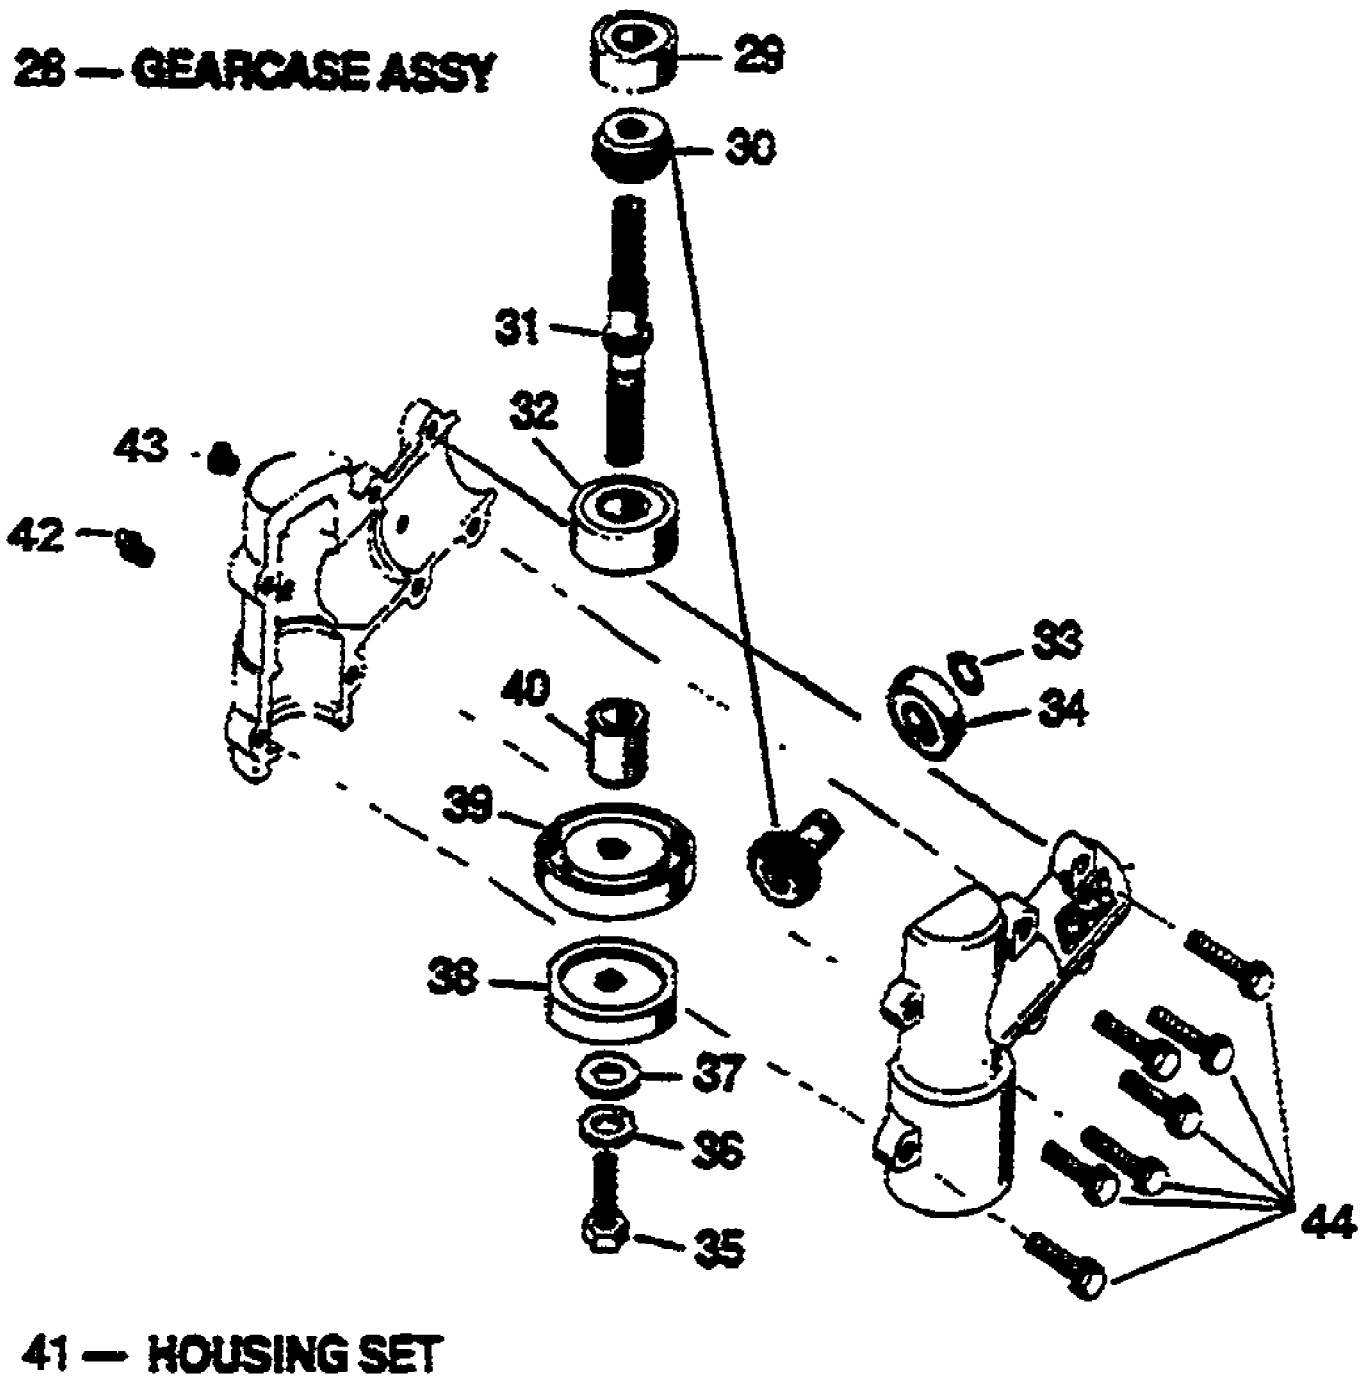

2840 UT-26200
2851 Gearcase Attachment

Page 12 of 36

Ref #	Part Number	Qty	S/P/F	Description
28	GM270303	1	S	GEARCASE ASSY Includes ref nos 29 thru 44
29	GM070027	1		BEARING
30	GM190609	1	/P	GEAR SET KIT
31	GM226706	1		SHAFT, GEAR
32	GM070002	1		BEARING
33	GM060020	1	S	RING
34	GM070026	1	S	BEARING
35	GM300080	1	S	BOLT
36	GM040007	1	S	WASHER
37	GM041003	1	/P	WASHER
38	GM300075	1	S	HOLDER B
39	GM300070	1		HOLDER A
40	GM226705	1		COLLAR
41	GM270306	1		HOUSING SET Includes ref nos 42 thru 44
42	GM286710	1		FITTING ZERK
43	GM011310	1	S	SCREW-SELF TAPPING
44	GM011309	1	S	SCREW-SELF TAPPING