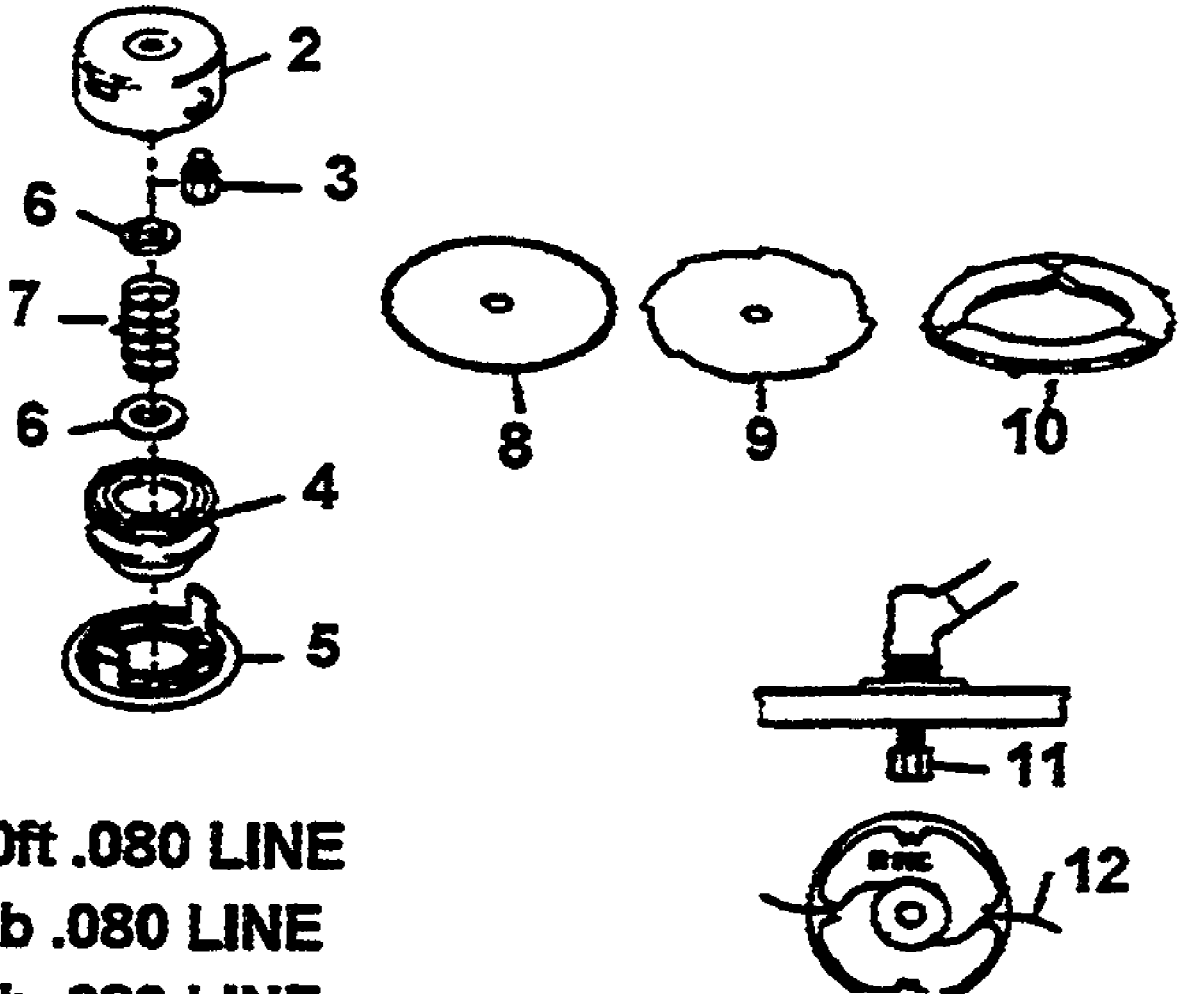

1- 4" HEAD ASSY

17 - 50ft .080 LINE

16 - 3lb .080 LINE

15 - 1lb .080 LINE

14 - .080 LINE ON SPOOL

13 - FIXED LINE HEAD (OPTIONAL)

2840 UT-26200

Page 8 of 36

2845 Stringhead and Accessories Attachment

Ref #	Part Number	Qty	S/P/F	Description
1	GM20195	1	S	4" HEAD ASSY
2	GM180302	1	/P	BODY
3	GM226701	1	/P	ARBOR BOLT
4	GM185206	1	S	SPOOL
5	GM185205	1	/P	CAP
6	GM166903	1		PLATE, SPRING
7	GM167901	1	S	SPRING
8	GM92130	1	S	9" SAW BLADE
9	GM92140	1	S	9" BRUSH BLADE
10	GM94110	1	/P	BLADE COVER
11	GM325205	1		ARBOR BOLT
12	GM31105	1	S	.105 LINE, 20" STRIPS
13	GM25250	1		FIXED LINE HEAD Includes ref Nos 11 & 12
14	GM32005	1	S	SPOOL & LINE
15	GM31005	1	S	1lb .080 LINE
16	GM31004	1	S	31b .080 LINE
17	GM31080	1	S	50ft.080 LINE