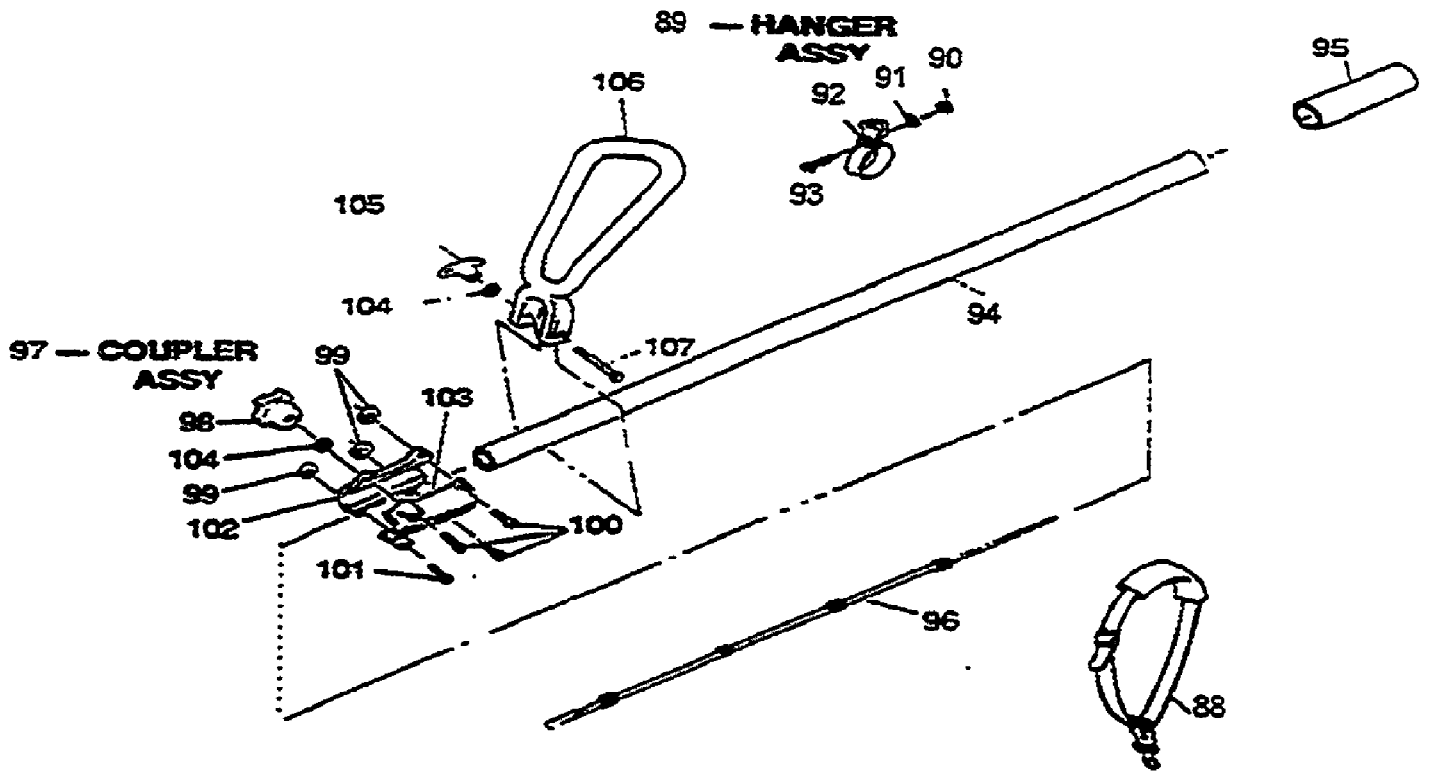

206 — STARTER ASSY

2840 UT-26200
Starter

Page 32 of 36

Ref #	Part Number	Qty	S/P/F	Description
206	GM287302	1		STARTER ASSY (W/HOLE)
206	GM287308	1		STARTER ASSY (WO/HOLE)
207	GM289502	1		LABEL NAME
208	GM287307	1		CASE, STARTER (W/HOLE)
208	GM287309	1		CASE, STARTER (WO/HOLE)
209	GM287306	1	/P	KNOB, STARTER
210	GM287305	1	/P	ROPE, STARTER
211	GM287304	1		SPRING, SPIRAL
212	GM287303	1		REEL
213	GM042804	1		WASHER
214	GM002812	1		SCREW
215	GM032803	1	/P	BOLT AND WASHER
216	GM052801	1		NUT
217	GM286715	1		RATCHET
218	GM287902	1		SPRING
219	GM062805	1	F	SNAP RING
220	GM286106	1	F	RATCHET

2840 UT-26200
Throttle

Page 33 of 36

2840 UT-26200
Throttle

Page 34 of 36

Ref #	Part Number	Qty	S/P/F	Description
1	GM280340	1	S	THROTTLE ASSY.
2	GM167101	1	S	SPRING, THROTTLE
3	GM235214	1	S	THROTTLE
4	GM201044	1	S	SCREW
5	GM357102	1	S	THROTTLE CABLE
6	GM190326	1	S	SWITCH ASSY
7	GM193605	1	S	WIRE HARNESS

2840 UT-26200
Upper Tube and Handle

Page 36 of 36

Ref #	Part Number	Qty	S/P/F	Description
88	GM280311	1	S	HARNESS
89	GM250312	1	/P	HANGER ASSY
90	GM050003	1		NUT
91	GM041101	1	/P	WASHER
92		1		HANGER
93	GM010002	1	/P	SCREW
94	GM280621	1	/P	TUBE ASSY
95	GM300038	1	/P	GRIP
96	GM190321	1	S	LINER & SHAFT ASSY
97	GM280312	1	S	COUPLER ASSY
98	GM285204	1	S	KNOB
99	GM051016	1		NUT
100	GM011426	1	S	BOLT
101	GM030017	1	/P	BOLT
102	GM236112	1	S	COUPLER RH.
103	GM236111	1	S	COUPLER LH
104	GM040016	1		WASHER
105	GM285204	1	S	KNOB
106	GM235209	1	S	ASSIST HANDLE
107	GM257606	1	S	BOLT