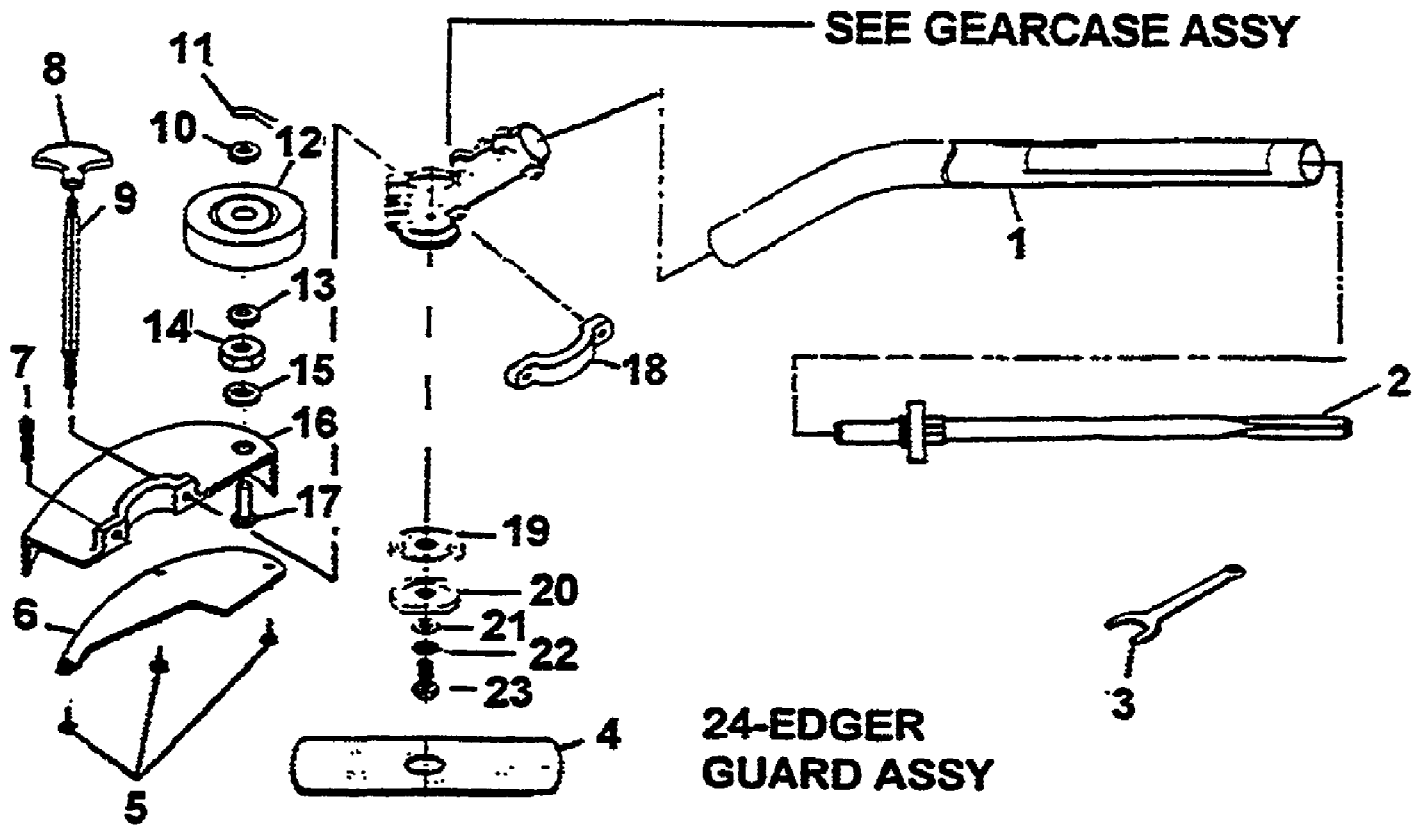

1- 4" HEAD ASSY

17 - 50ft .080 LINE

16 - 3lb .080 LINE

15 - 1lb .080 LINE

14 - .080 LINE ON SPOOL

13 - FIXED LINE HEAD (OPTIONAL)

2840 UT-26200

Page 8 of 36

2845 Stringhead and Accessories Attachment

Ref #	Part Number	Qty	S/P/F	Description
1	GM20195	1	S	4" HEAD ASSY
2	GM180302	1	/P	BODY
3	GM226701	1	/P	ARBOR BOLT
4	GM185206	1	S	SPOOL
5	GM185205	1	/P	CAP
6	GM166903	1		PLATE, SPRING
7	GM167901	1	S	SPRING
8	GM92130	1	S	9" SAW BLADE
9	GM92140	1	S	9" BRUSH BLADE
10	GM94110	1	/P	BLADE COVER
11	GM325205	1		ARBOR BOLT
12	GM31105	1	S	.105 LINE, 20" STRIPS
13	GM25250	1		FIXED LINE HEAD Includes ref Nos 11 & 12
14	GM32005	1	S	SPOOL & LINE
15	GM31005	1	S	1lb .080 LINE
16	GM31004	1	S	31b .080 LINE
17	GM31080	1	S	50ft.080 LINE