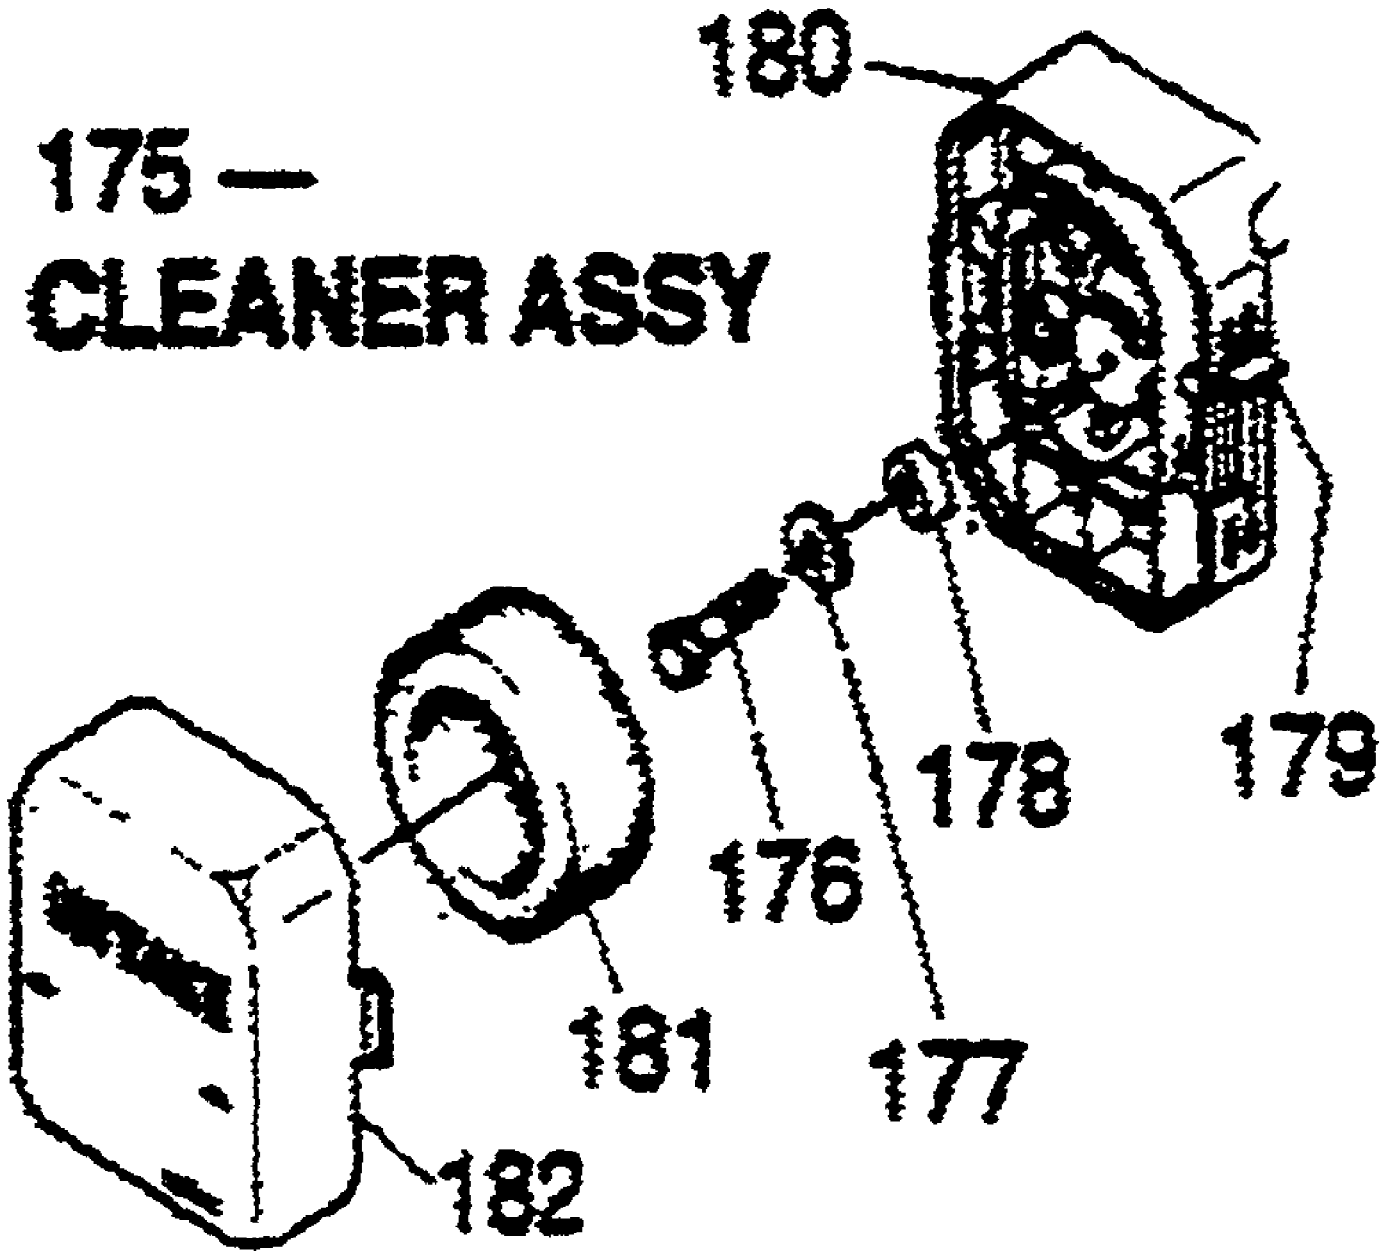

175 — CLEANER ASSY

2840 UT-26200
Air Cleaner

Page 18 of 36

Ref #	Part Number	Qty	S/P/F	Description
175	GM240308	1		CLEANER ASSY Includes ref Nos 178 thru 182
176	GM002811	1		SCREW & WASHER
177	GM040066	1	/P	WASHER
178	GM248205	1		SLEEVE
179	GM248206	1		LEVER, CHOKE
180	GM248201	1	/P	BODY, CLEANER
181	GM248202	1	/P	FILTER
182	GM248203	1	/P	COVER, CLEANER