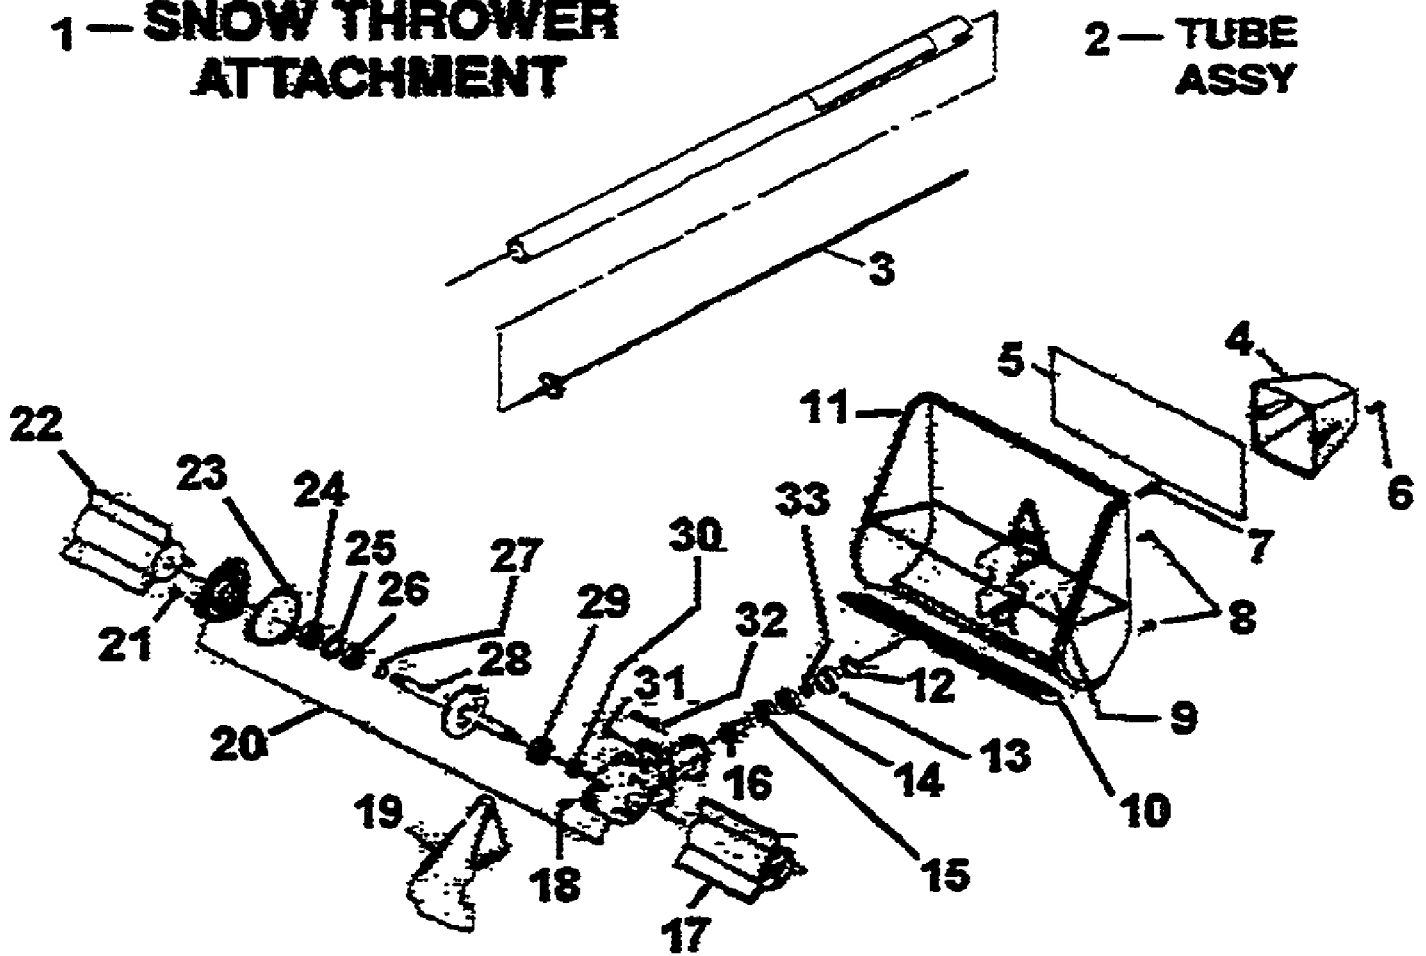

2840 UT-26200
2381 Snow Thrower Attachment

**1 — SNOW THROWER
ATTACHMENT**

**2 — TUBE
ASSY**

2840 UT-26200
2381 Snow Thrower Attachment

Page 2 of 36

Ref #	Part Number	Qty	S/P/F	Description
1	UT26009	1		SNOW THROWER ATTACHMENT
2	GM280316	1	/P	TUBE ASSY
3	GM237803	1	S	FLEX CABLE
4	GM235213	1		COVER B
5	GM239518	1		DECAL
6	GM012464	1		SCREW
7	GM010021	1		SCREW
8	GM012464	1		SCREW
9	GM236910	1		PLATE OBSOLETE
10	GM235503	1		SCRAPER BAR
11	GM237002	1		HOUSING
12	GM062204	1		SNAP RING
13	GM237607	1		COLLAR
14	GM071008	1		BEARING
15	GM070006	1	S	BEARING
16	GM236304	1		PINION GEAR
17	GM235210	1		ROTOR R.H.
18	GM012463	1		SCREW
19	GM235212	1		COVER A
20	GM230338	1		GEAR CASE ASSY
21	GM012462	1		SCREW
22	GM235211	1		ROTOR L.H.
23	GM237401	1		GASKET
24	GM080009	1		SEAL
25	GM060005	1		RING
26	GM070011	1		BEARING
27	GM237608	1		COLLAR
28	GM236303	1		SHAFT & GEAR
29	GM070011	1		BEARING
30	GM080009	1		SEAL
31	GM010024	1		SCREW
32	GM030087	1		BOLT
33	GM062205	1		SNAP RING

2840 UT-26200
2845 Driveshaft and Deflector Attachment

1 - BLADE GUARD ASSY

2840 UT-26200

Page 4 of 36

2845 Driveshaft and Deflector Attachment

Ref #	Part Number	Qty	S/P/F	Description
1	GM24700	1	S	BLADE GUARD ASSY
2	GM245201	1		BRACKET
3	GM051012	1		NUT
4	GM011423	1	S	SCREW
5	GM247001	1	S	GUARD
6	GM040002	1		WASHER
7	GM011417	1	/P	SCREW
8	GM357802	1	/P	FLEX CABLE
9	GM280331	1	/P	TUBE ASSY

1- 4" HEAD ASSY

17 - 50ft .080 LINE

16 - 3lb .080 LINE

15 - 1lb .080 LINE

14 - .080 LINE ON SPOOL

13 - FIXED LINE HEAD (OPTIONAL)

2840 UT-26200

Page 8 of 36