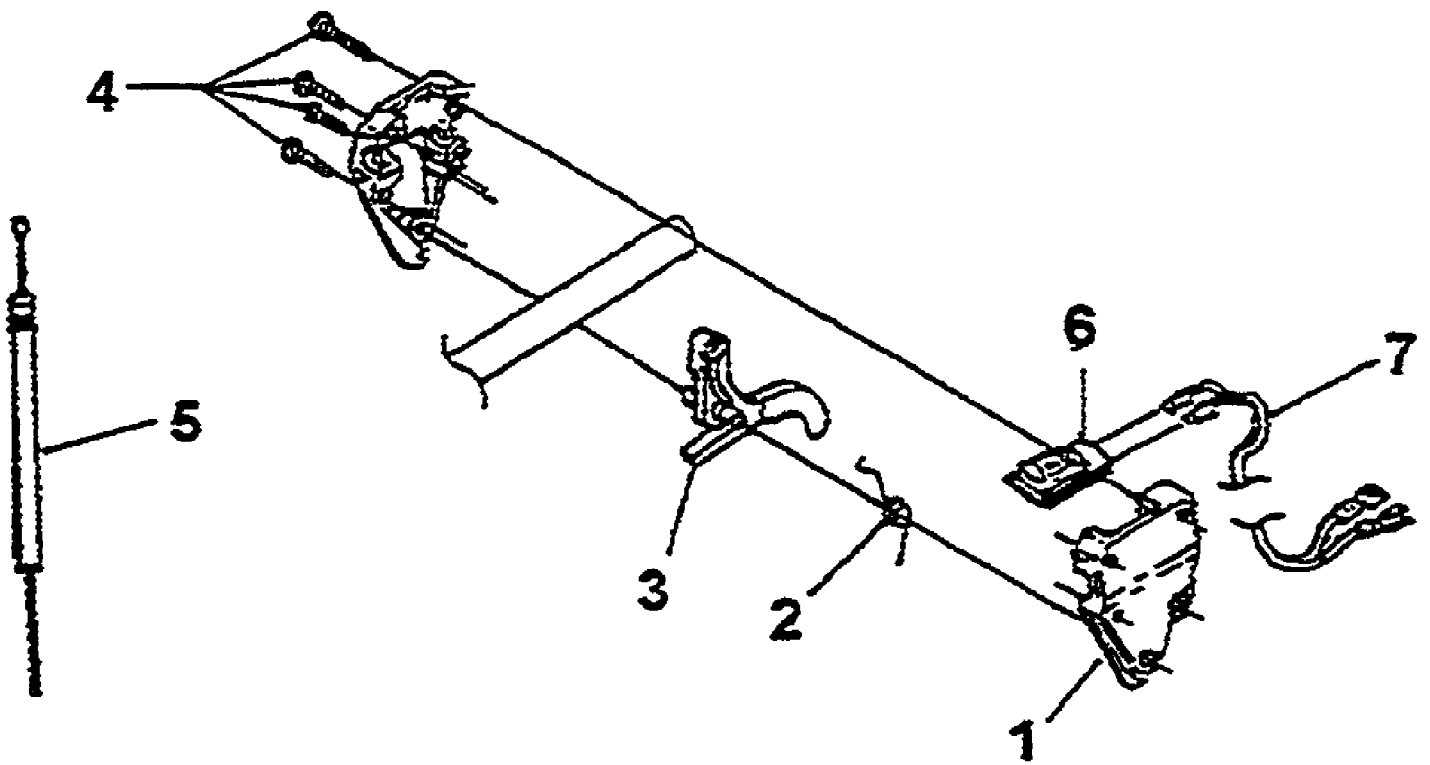

2840 UT-26200
Throttle

Page 33 of 36

2840 UT-26200
Throttle

Page 34 of 36

Ref #	Part Number	Qty	S/P/F	Description
1	GM280340	1	S	THROTTLE ASSY.
2	GM167101	1	S	SPRING, THROTTLE
3	GM235214	1	S	THROTTLE
4	GM201044	1	S	SCREW
5	GM357102	1	S	THROTTLE CABLE
6	GM190326	1	S	SWITCH ASSY
7	GM193605	1	S	WIRE HARNESS