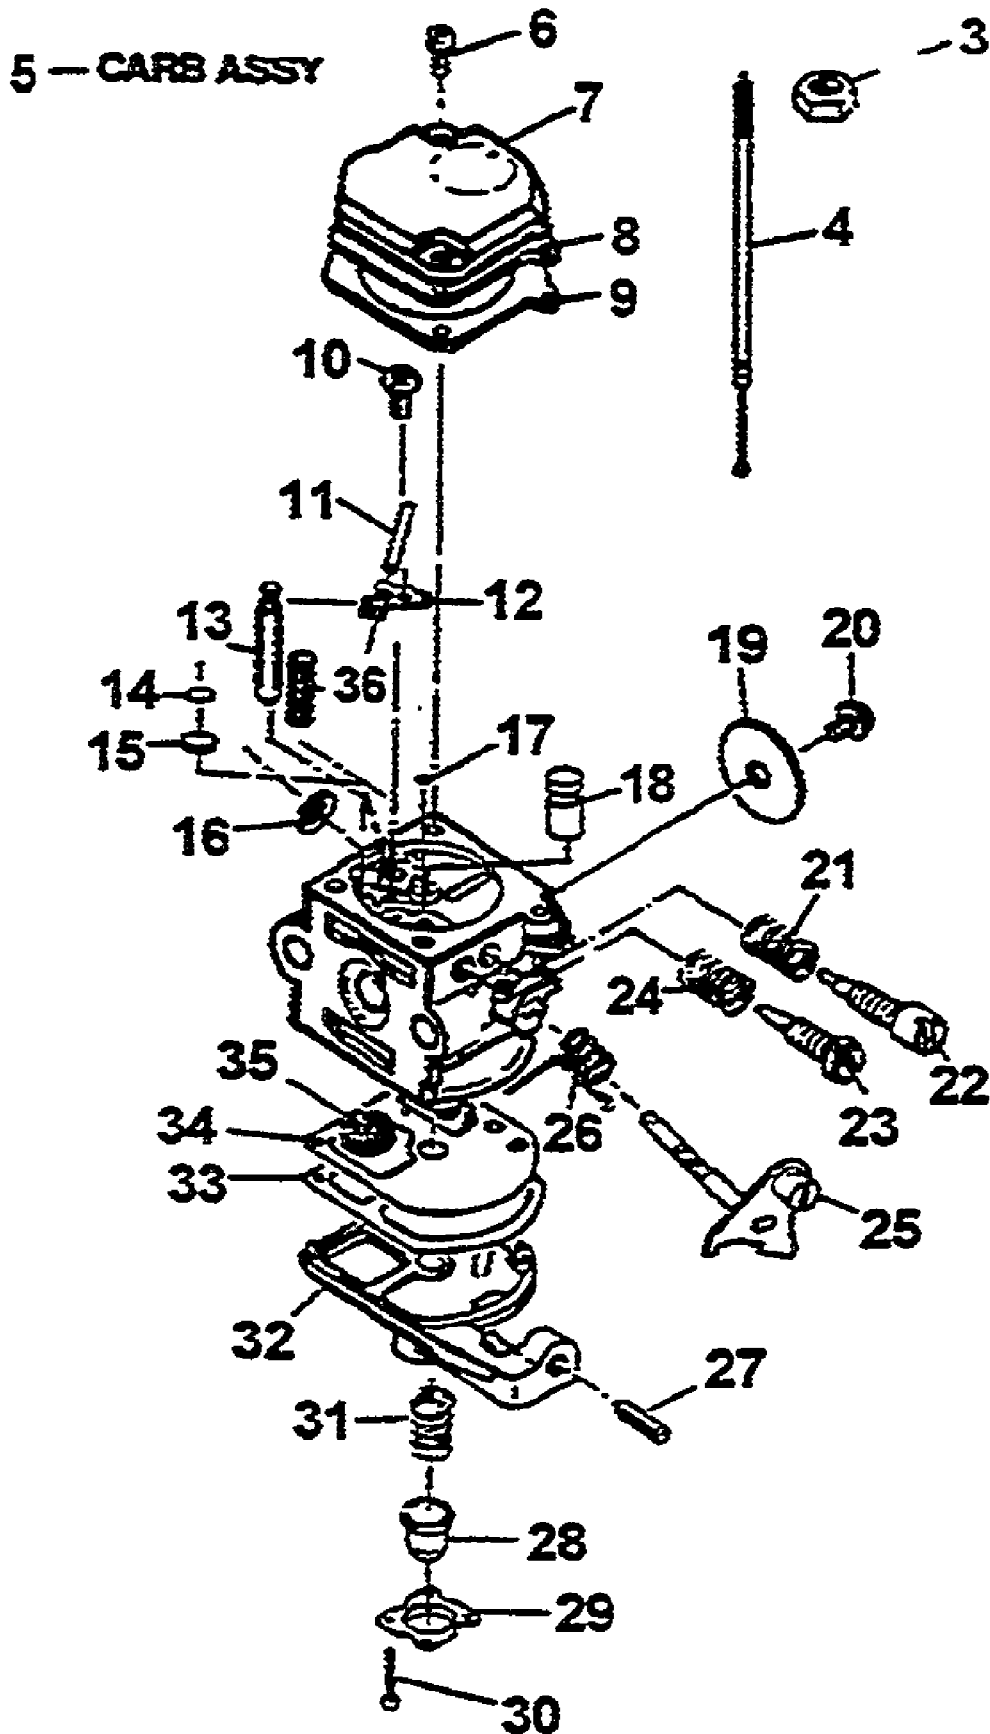

1 — CARB. KIT MAJOR REPAIR
2 — CARB. KIT MINOR REPAIR

1900E
Carburetor

Page 4 of 24

Ref #	Part Number	Qty	S/P/F	Description
1	GM190637	1		CARB KIT (WALBRO)
	GM190601	1		CARB KIT (ZAMA)
2	GM190638	1		DIAPHRAGM KIT (WALBRO)
	GM190602	1		DIAPHRAGM KIT
3	GM050014	2		NUT
4	GM197101	1		THROTTLE CABLE
5	GM190205	1	/P	CARB ASSY. (WALBRO ONLY)
6	GM167212	1		SCREW (WALBRO)
	GM010131	1		SCREW (ZAMA)
7	GM170139	1		CAP-MAIN (WALBRO)
	GM197201	1		CAP-MAIN (ZAMA)
8	GM170121	1	/P	DIAPHRAGM (WALBRO)
	GM197202	1		DIAPHRAGM (ZAMA)
9	GM197231	1		GASKET OBSOLETE (WALBRO)
	GM197203	1		GASKET (ZAMA)
10	GM010132	1		SCREW
11	GM197206	1		PIN
12	GM197205	1		ARM, NEEDLE
13	GM190061	1		NEEDLE (WALBRO)
	GM197208	1		NEEDLE (ZAMA)
14	GM197106	1		RETAINER
15	GM197107	1		CHECK VALVE
16	GM197215	1		E-RING
17	GM197209	1		WELCH PLUG
18	GM197108	1		NOZZLE ASSY
19	GM197218	1		THROTTLE VALVE
20	GM010133	1		SCREW
21	GM197210	1		SPRING
22	GM197212	1		NEEDLE, LOW SPEED
23	GM197211	1		NEEDLE HIGH SPEED
24	GM197210	1		SPRING
25	GM197214	1		THROTTLE
26	GM197213	1		SPRING
27	GM197227	1		SCREW, IDLE (WALBRO)
	GM010135	1		SCREW, IDLE (ZAMA)
28	GM197225	1		PRIMER BULB (WALBRO)
	GM197103	1	S	P BULB
29	GM197224	1		COVER, PUMP (WALBRO)
	GM197102	1		COVER, PUMP (ZAMA)
30	GM011429	1		SCREW
	GM197104	1	/P	SCREW
31	GM197105	1		SPRING (ZAMA ONLY)
32	GM197226	1		COVER, FUEL PUMP (WALBRO)
	GM197222	1		COVER, FUEL PUMP (ZAMA)
33	GM197228	1		GASKET, PUMP OBSOLETE (WALBRO)
	GM197221	1		GASKET, PUMP (ZAMA)
34	GM197229	1		DIAPH. PUMP OBSOLETE (WALBRO)
	GM197220	1		DIAPH. PUMP (ZAMA)
35	GM467220	1		STRAINER (WALBRO)
	GM197219	1		STRAINER (ZAMA)
36	GM197230	1		SPRING OBSOLETE (WALBRO)
	GM197207	1		SPRING (ZAMA)