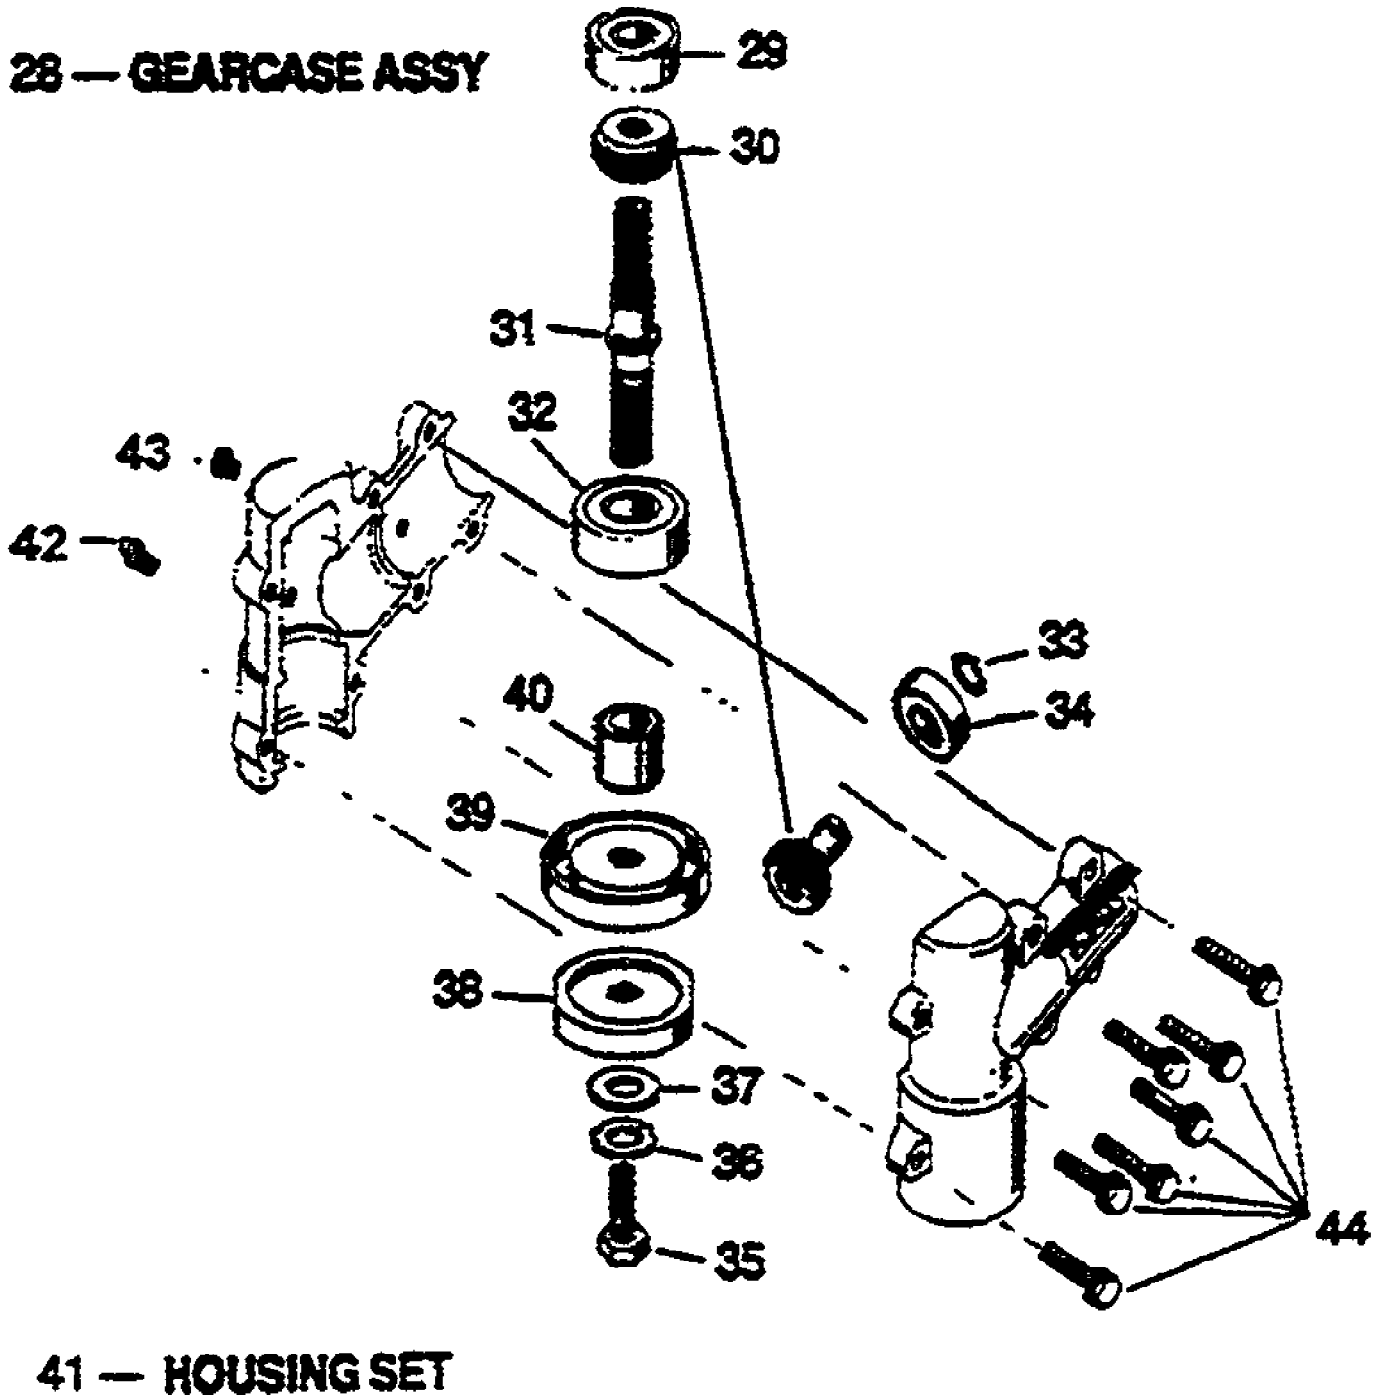

1900E
Gearcase

Page 14 of 24

Ref #	Part Number	Qty	S/P/F	Description
28	GM270303	1	S	GEARCASE ASSY
29	GM070027	1		BEARING
30	GM190609	1	/P	GEAR SET KIT
31	GM226706	1		SHAFT, GEAR
32	GM070002	1		BEARING
33	GM060020	1	S	RING
34	GM070026	1	S	BEARING
35	GM300080	1	S	BOLT
36	GM040007	1	S	WASHER
37	GM041003	1	/P	WASHER
38	GM300075	1	S	HOLDER B
39	GM300070	1		HOLDER A
40	GM226705	1		COLLAR
41	GM270306	1		HOUSING SET
42	GM286710	1		FITTING ZERK
43	GM011310	1	S	SCREW-SELF TAPPING
44	GM011309	1	S	SCREW-SELF TAPPING