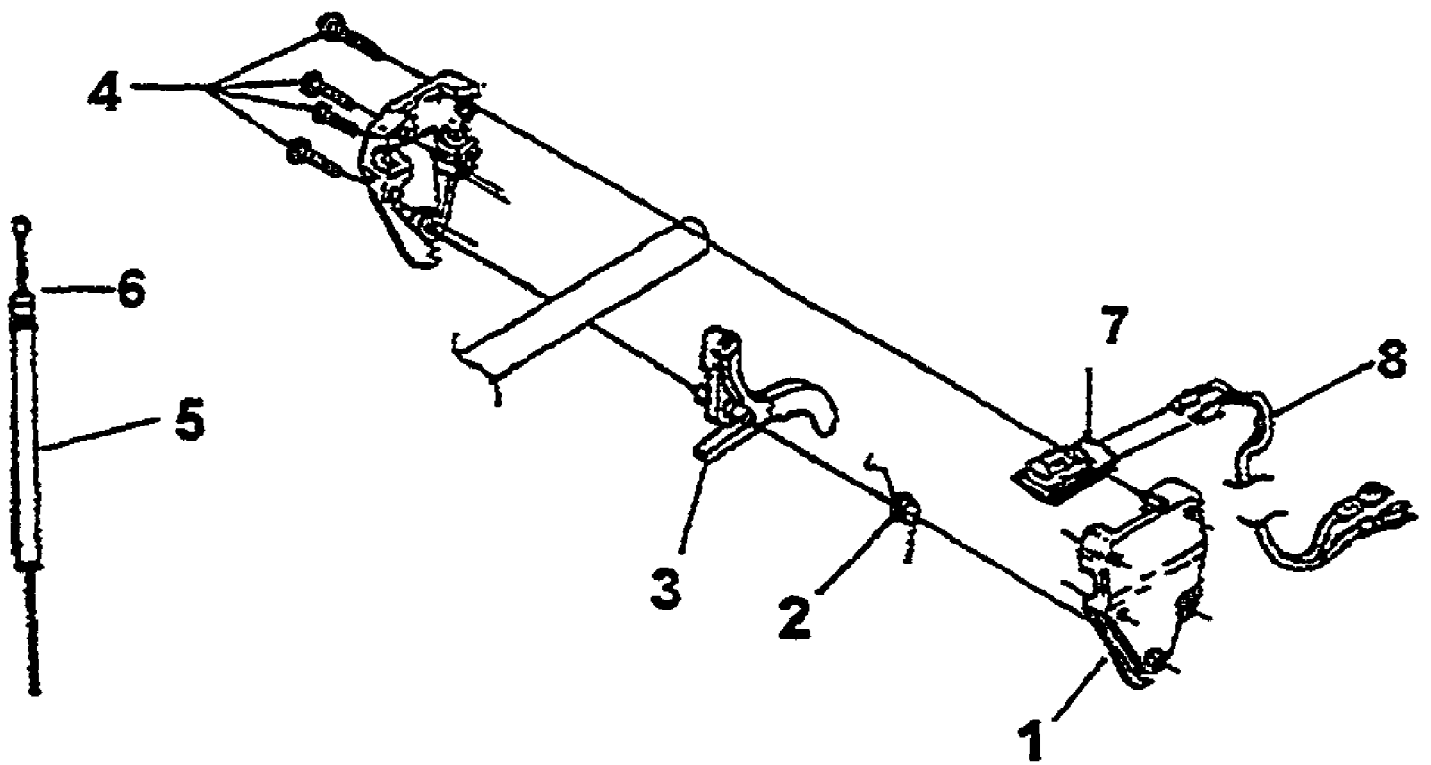

1 - STARTER ASSY

1900E
Starter

Page 22 of 24

Ref #	Part Number	Qty	S/P/F	Description
1	GM190307	1		STARTER ASSY
2	GM196710	1		SPACER
3	GM010122	1		SCREW
4	GM197301	1		HOUSING, STARTER
5	GM010123	1		SCREW
6	GM196711	1		SPACER
7	GM197305	1		GUIDE, ROPE
8	GM197304	1		SPRING
9	GM197303	1		ROPE
10	GM195506	1		HANDLE
11	GM040114	1		WASHER
12	GM197302	1		ROPE & DRUM ASSY
13	GM040113	1		WASHER
14	GM011425	1		SCREW

1900E
Throttle

Page 23 of 24

1900E
Throttle

Page 24 of 24

Ref #	Part Number	Qty	S/P/F	Description
1	GM280340	1	S	THROTTLE ASSY.
2	GM167101	1	S	SPRING, THROTTLE
3	GM235214	1	S	LEVER, THROTTLE
4	GM201044	1	S	SCREW
5	GM197101	1		THROTTLE CABLE
6	GM050014	2		NUT
7	GM190326	1	S	SWITCH ASSY
8	GM193605	1	S	WIRE HARNESS