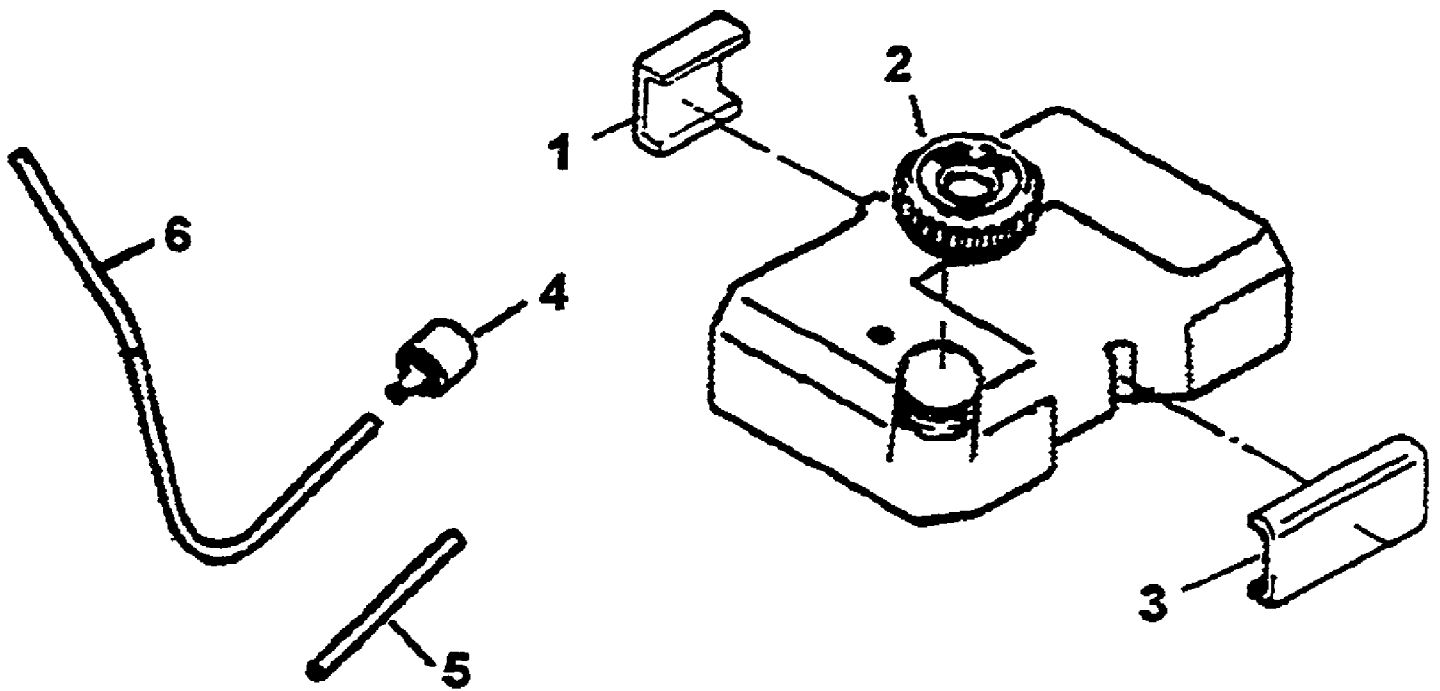

7 - FUEL TANK & HOSE ASSY

1900E
Fuel Tank

Page 12 of 24

Ref #	Part Number	Qty	S/P/F	Description
1	GM195504	1		CUSHION
2	GM195206	1		FUEL CAP
3	GM195505	1		CUSHION
4	GM195507	1		FILTER, FUEL
5	GM195401	1		HOSE, FUEL RETURN
6	GM195402	1		HOSE, FUEL
7	GM190302	1		FUEL TANK ASSY