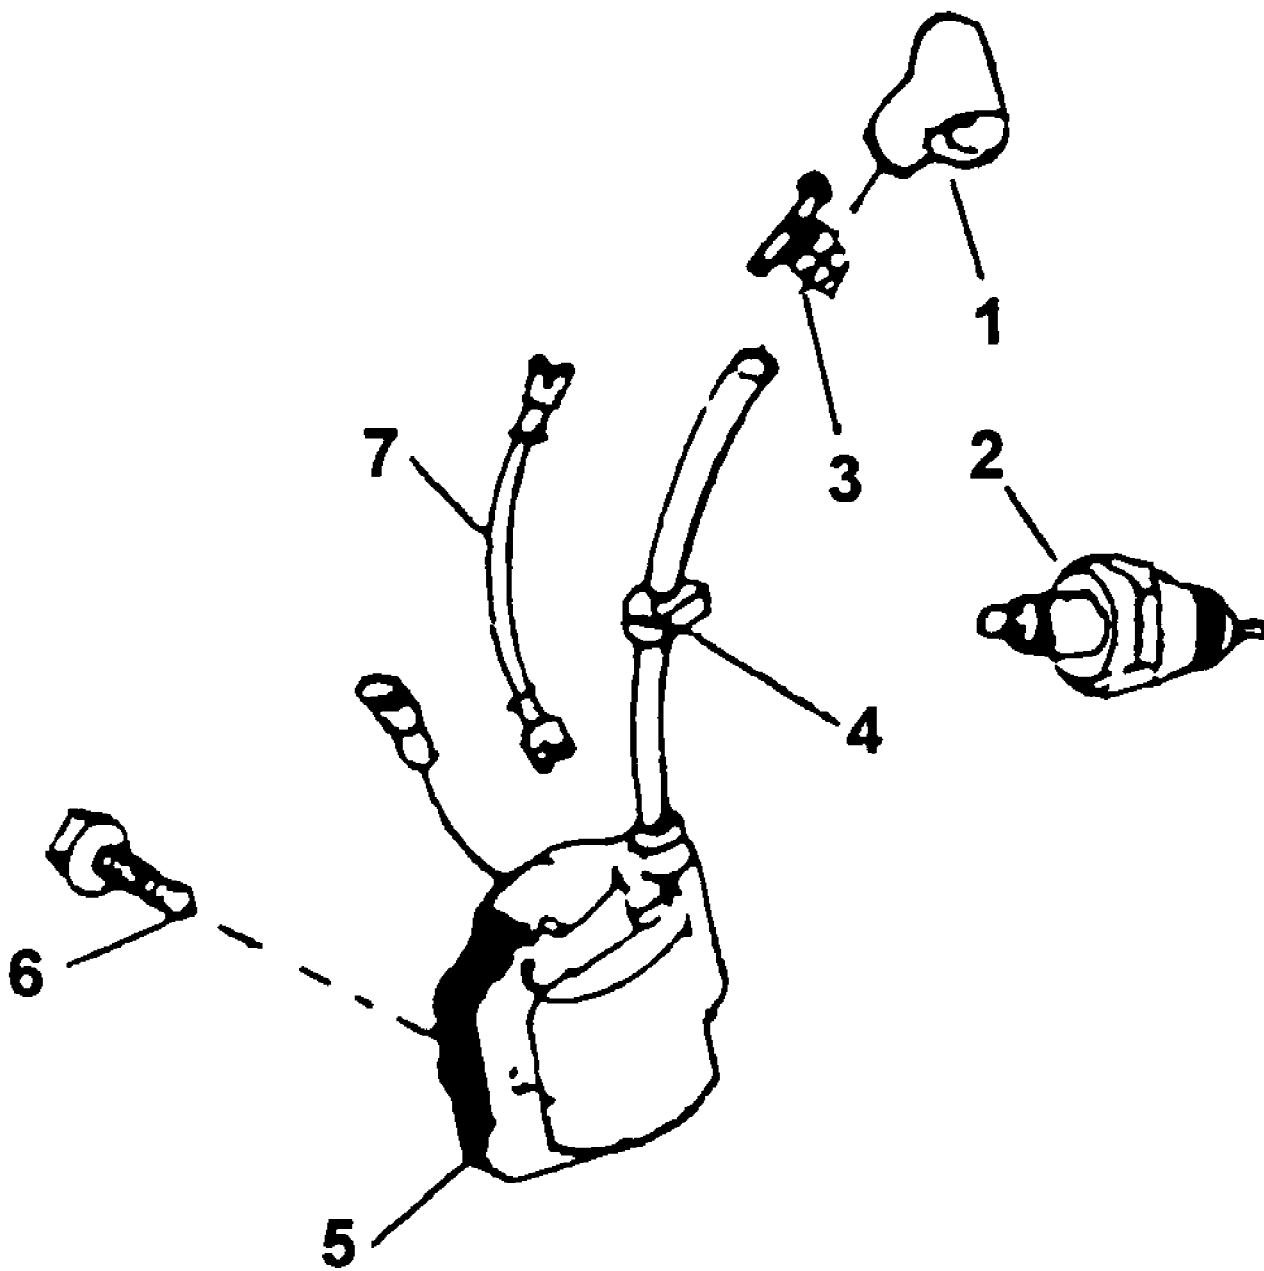

1900E
Gearcase

Page 14 of 24

Ref #	Part Number	Qty	S/P/F	Description
28	GM270303	1	S	GEARCASE ASSY
29	GM070027	1		BEARING
30	GM190609	1	/P	GEAR SET KIT
31	GM226706	1		SHAFT, GEAR
32	GM070002	1		BEARING
33	GM060020	1	S	RING
34	GM070026	1	S	BEARING
35	GM300080	1	S	BOLT
36	GM040007	1	S	WASHER
37	GM041003	1	/P	WASHER
38	GM300075	1	S	HOLDER B
39	GM300070	1		HOLDER A
40	GM226705	1		COLLAR
41	GM270306	1		HOUSING SET
42	GM286710	1		FITTING ZERK
43	GM011310	1	S	SCREW-SELF TAPPING
44	GM011309	1	S	SCREW-SELF TAPPING

1900E
Guard & Blade

Page 16 of 24

Ref #	Part Number	Qty	S/P/F	Description
3	GM300190	1		SPANNER WRENCH
4	GM237001	1	S	EDGER BLADE
5	GM011310	1	S	SCREW
6	GM236909	1	/P	EDGER SHIELD
7	GM237604	1		SCREW
8	GM285204	1	S	KNOB
9	GM280640	1	/P	SHAFT & KNOB KIT
10	GM236908	1		WASHER
11	GM236907	1		COTTER PIN
12	GM235102	1		WHEEL
13	GM236908	1		WASHER
14	GM051017	1	S	NUT
15	GM041007	1		WASHER
16	GM236113	1	/P	EDGER GUARD
17	GM237610	1		EDGER AXLE
18	GM236110	1		BRACKET
19	GM300070	1		HOLDER A
20	GM300075	1	S	HOLDER B
21	GM041003	1	/P	WASHER
22	GM040007	1	S	WASHER
23	GM300080	1	S	BOLT
24	GM230611	1	S	EDGER GUARD ASSY

1900E
Ignition

Page 18 of 24

Ref #	Part Number	Qty	S/P/F	Description
1	GM194002	1		BOOT
2	GM193901	1		SPARK PLUG
3	GM194003	1		CONNECTOR OBSOLETE
4	GM195508	1		GROMMET
5	GM194004	1		COIL, IGNITION
6	GM010126	1		SCREW
7	GM193602	1		WIRE, GROUND