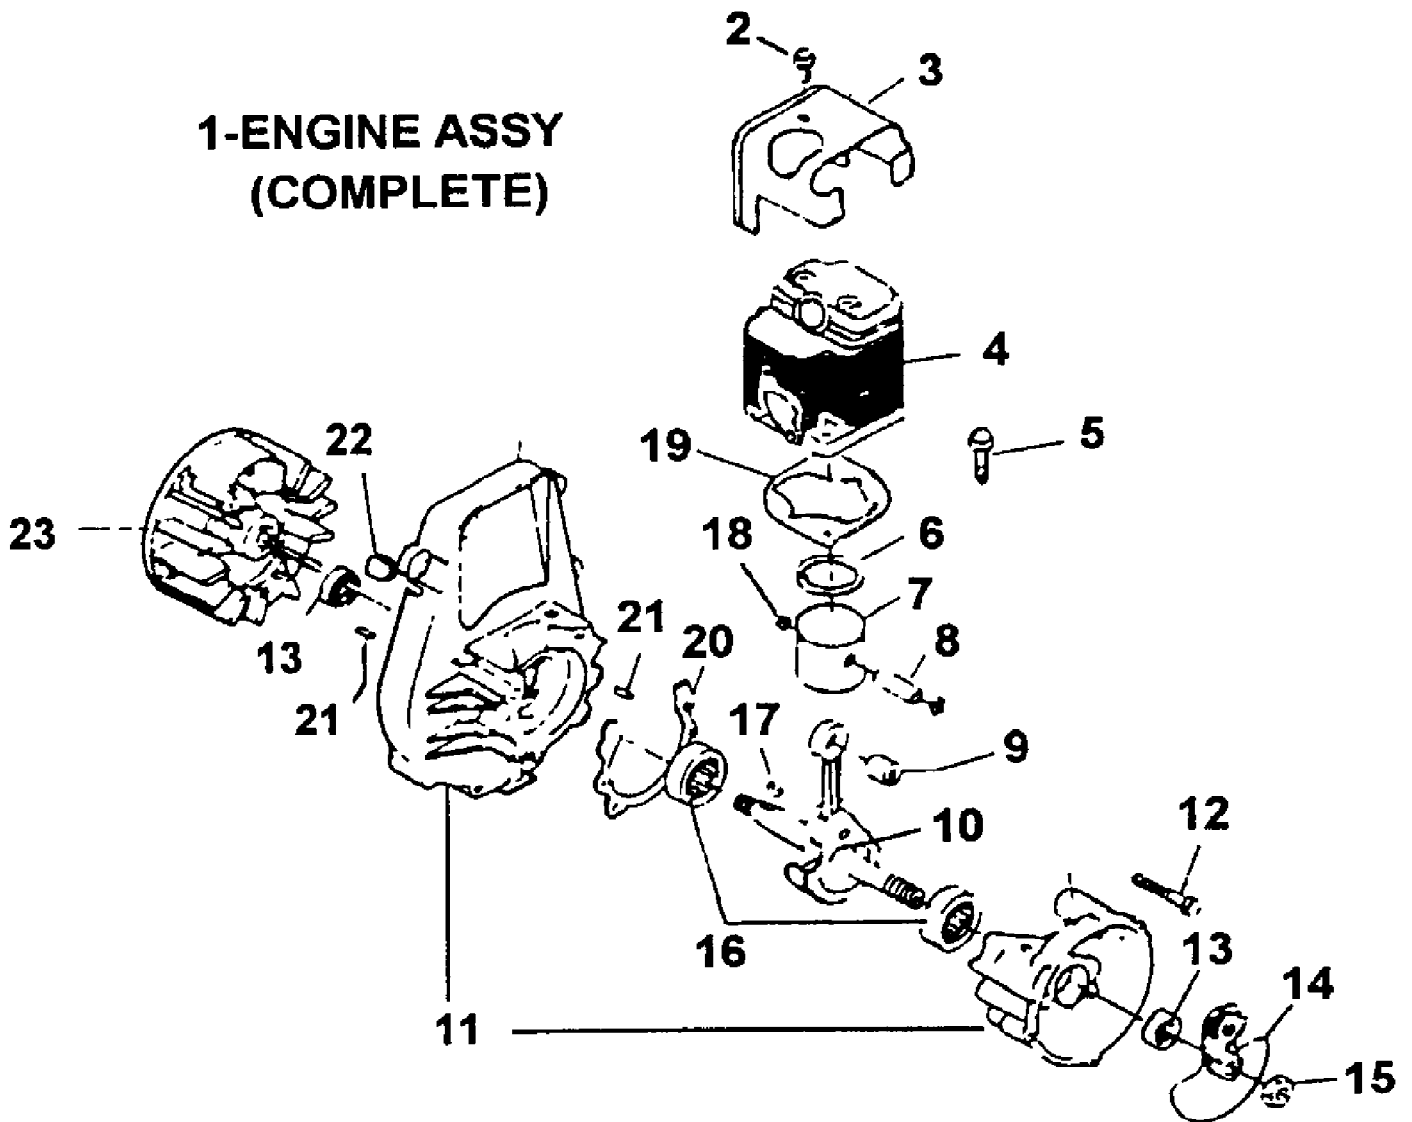

1900E
Clutch

Page 6 of 24

Ref #	Part Number	Qty	S/P/F	Description
1	GM190305	1		CLUTCH DRUM ASSY
2	GM190304	1		FAN HOUSING ASSY
3	GM190306	1	/P	CLUTCH ASSY
4	GM050060	1		NUT
5	GM040115	1		WASHER
6	GM196702	1		THRUST WASHER
7	GM197608	1		DRUM, CLUTCH
8	GM197606	1		ROTOR, CLUTCH
9	GM197607	1	S	SHOE, CLUTCH
10	GM197901	1		SPRING, CLUTCH
11	GM196102	1		PLATE, WASHER
12	GM070033	1		BEARING
13	GM061103	1		RETAINING RING OBSOLETE
14	GM195207	1		HOUSING, FAN
15	GM040115	1		WASHER
16	GM010125	1		SCREW
17	GM193604	1		TERMINAL
18	GM010126	1		SCREW

1900E
Driveshaft & Handles

Page 8 of 24

Ref #	Part Number	Qty	S/P/F	Description
1	GM300038	1	/P	FOAM GRIP
2	GM050003	1		NUT
3	GM041101	1	/P	WASHER
4	GM010002	1	/P	SCREW
5	GM287801	1		FLEX SHAFT
6	GM040016	1		WASHER
7	GM285204	1	S	KNOB
8	GM235209	1	S	ASSIST HANDLE
9	GM257606	1	S	BOLT
10	GM257601	1		HARNESS
11	GM280344	1		TUBE ASSY
12	GM300245	1	S	HANGER ASSY

**1-ENGINE ASSY
(COMPLETE)**

1900E
Engine Internal

Page 10 of 24

Ref #	Part Number	Qty	S/P/F	Description
1	GM190600	1		ENGINE ASSY. (25cc) Complete
2	GM010128	1		SCREW
3	GM196704	1		COVER, CYLINDER
4	GM196715	1		CYLINDER (25cc)
	GM196705	1		CYLINDER (21cc)
5	GM010129	1		SCREW
6	GM062011	1		PIN, PISTON (25cc)
	GM062007	1		PIN, PISTON (21cc)
7	GM196716	1		PISTON (25cc)
	GM196707	1		PISTON (21cc)
8	GM197610	1		WRIST PIN (25cc)
	GM197604	1		WRIST PIN (21cc)
9	GM071411	1		BEARING
10	GM196718	1		CRANKSHAFT ASSY. (25cc)
	GM196708	1		CRANKSHAFT ASSY. (21cc)
11	GM196706	1		CRANKCASE ASSY.
12	GM010130	2		SCREW
13	GM082003	1		SEAL
14	GM197609	1		RATCHET ASSY. (25cc)
14	GM197602	1		RATCHET ASSY. (21cc)
15	GM050062	1		NUT
16	GM071412	1		BEARING
17	GM197605	1		KEY, FLYWHEEL
18	GM062006	1		SNAP RING
19	GM197404	1		GASKET, CYLINDER
20	GM197405	1		GASKET, CRANKCASE
21	GM197603	1		PIN
22	GM195502	1		GROMMET
23	GM196712	1		FLYWHEEL