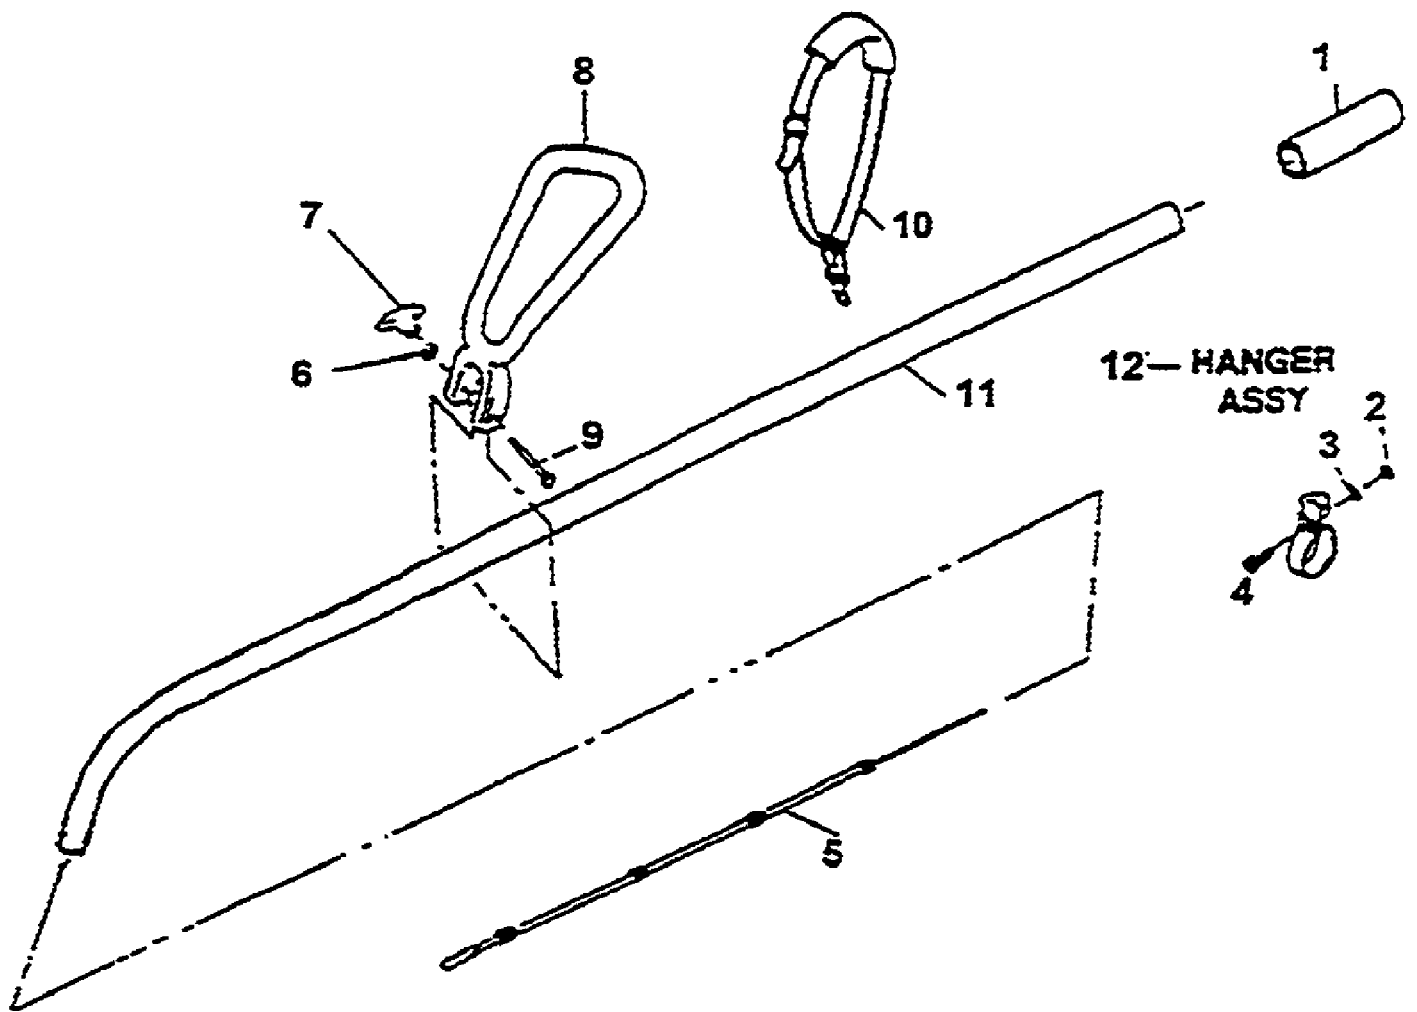

1900E
Driveshaft & Handles

Page 8 of 24

Ref #	Part Number	Qty	S/P/F	Description
1	GM300038	1	/P	FOAM GRIP
2	GM050003	1		NUT
3	GM041101	1	/P	WASHER
4	GM010002	1	/P	SCREW
5	GM287801	1		FLEX SHAFT
6	GM040016	1		WASHER
7	GM285204	1	S	KNOB
8	GM235209	1	S	ASSIST HANDLE
9	GM257606	1	S	BOLT
10	GM257601	1		HARNESS
11	GM280344	1		TUBE ASSY
12	GM300245	1	S	HANGER ASSY