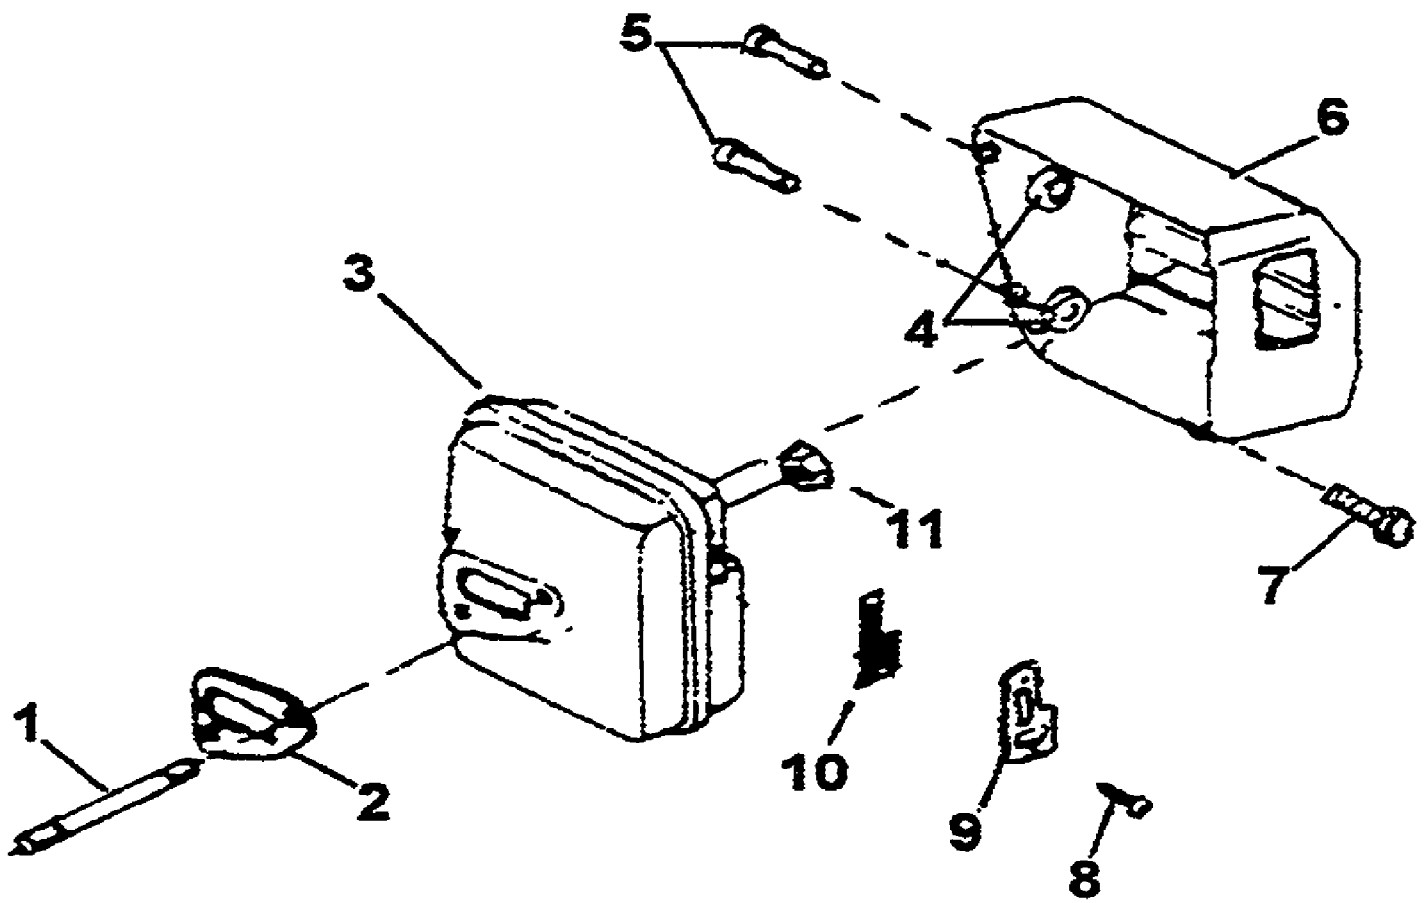

1900E
Guard & Blade

Page 16 of 24

Ref #	Part Number	Qty	S/P/F	Description
3	GM300190	1		SPANNER WRENCH
4	GM237001	1	S	EDGER BLADE
5	GM011310	1	S	SCREW
6	GM236909	1	/P	EDGER SHIELD
7	GM237604	1		SCREW
8	GM285204	1	S	KNOB
9	GM280640	1	/P	SHAFT & KNOB KIT
10	GM236908	1		WASHER
11	GM236907	1		COTTER PIN
12	GM235102	1		WHEEL
13	GM236908	1		WASHER
14	GM051017	1	S	NUT
15	GM041007	1		WASHER
16	GM236113	1	/P	EDGER GUARD
17	GM237610	1		EDGER AXLE
18	GM236110	1		BRACKET
19	GM300070	1		HOLDER A
20	GM300075	1	S	HOLDER B
21	GM041003	1	/P	WASHER
22	GM040007	1	S	WASHER
23	GM300080	1	S	BOLT
24	GM230611	1	S	EDGER GUARD ASSY

1900E
Ignition

Page 18 of 24

Ref #	Part Number	Qty	S/P/F	Description
1	GM194002	1		BOOT
2	GM193901	1		SPARK PLUG
3	GM194003	1		CONNECTOR OBSOLETE
4	GM195508	1		GROMMET
5	GM194004	1		COIL, IGNITION
6	GM010126	1		SCREW
7	GM193602	1		WIRE, GROUND