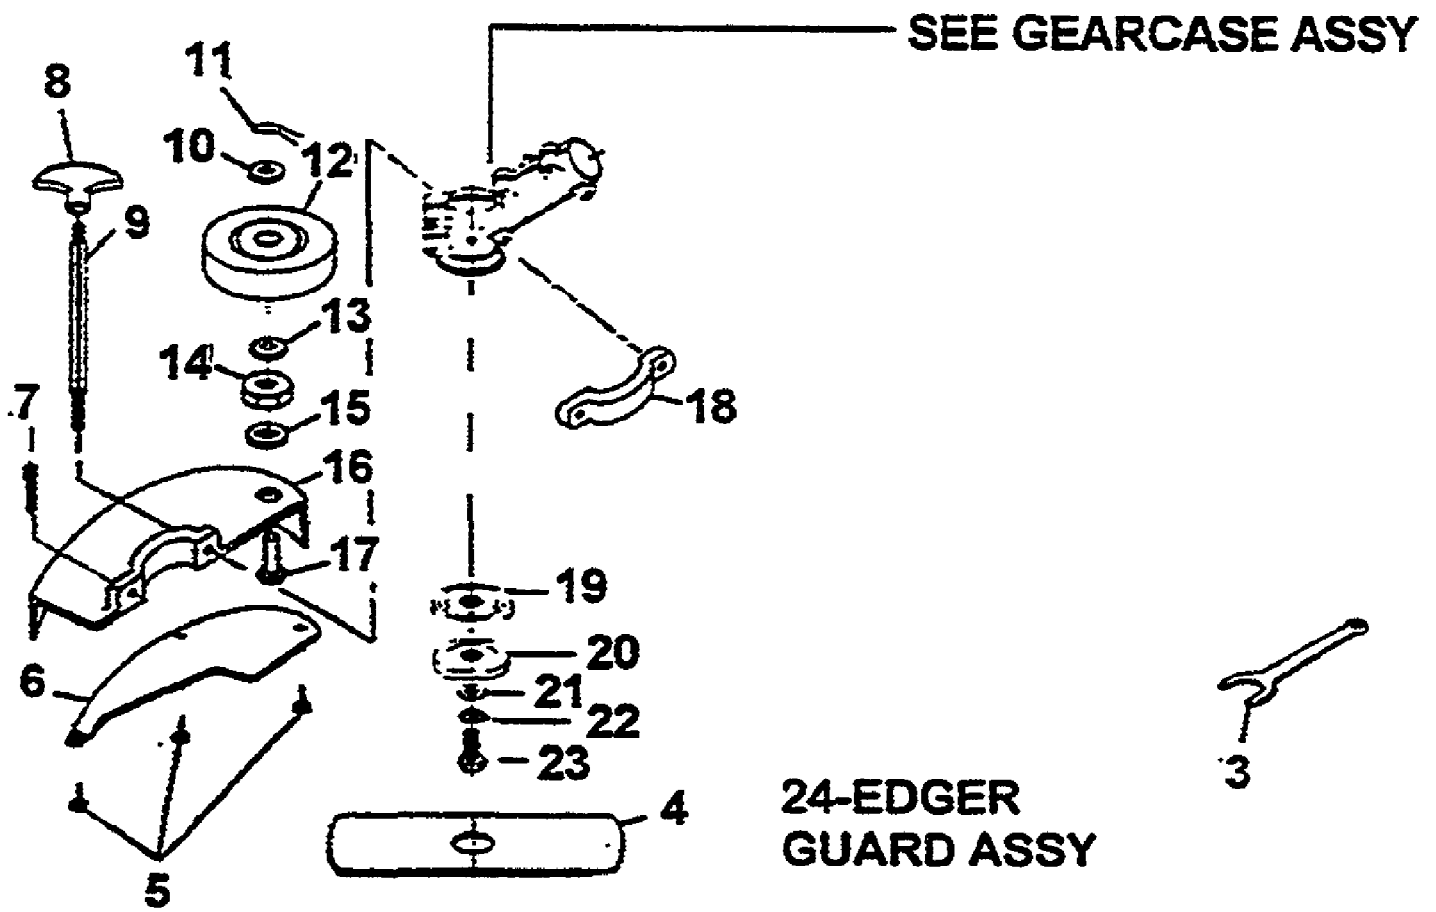

1900E
Guard & Blade

Page 16 of 24

Ref #	Part Number	Qty	S/P/F	Description
3	GM300190	1		SPANNER WRENCH
4	GM237001	1	S	EDGER BLADE
5	GM011310	1	S	SCREW
6	GM236909	1	/P	EDGER SHIELD
7	GM237604	1		SCREW
8	GM285204	1	S	KNOB
9	GM280640	1	/P	SHAFT & KNOB KIT
10	GM236908	1		WASHER
11	GM236907	1		COTTER PIN
12	GM235102	1		WHEEL
13	GM236908	1		WASHER
14	GM051017	1	S	NUT
15	GM041007	1		WASHER
16	GM236113	1	/P	EDGER GUARD
17	GM237610	1		EDGER AXLE
18	GM236110	1		BRACKET
19	GM300070	1		HOLDER A
20	GM300075	1	S	HOLDER B
21	GM041003	1	/P	WASHER
22	GM040007	1	S	WASHER
23	GM300080	1	S	BOLT
24	GM230611	1	S	EDGER GUARD ASSY