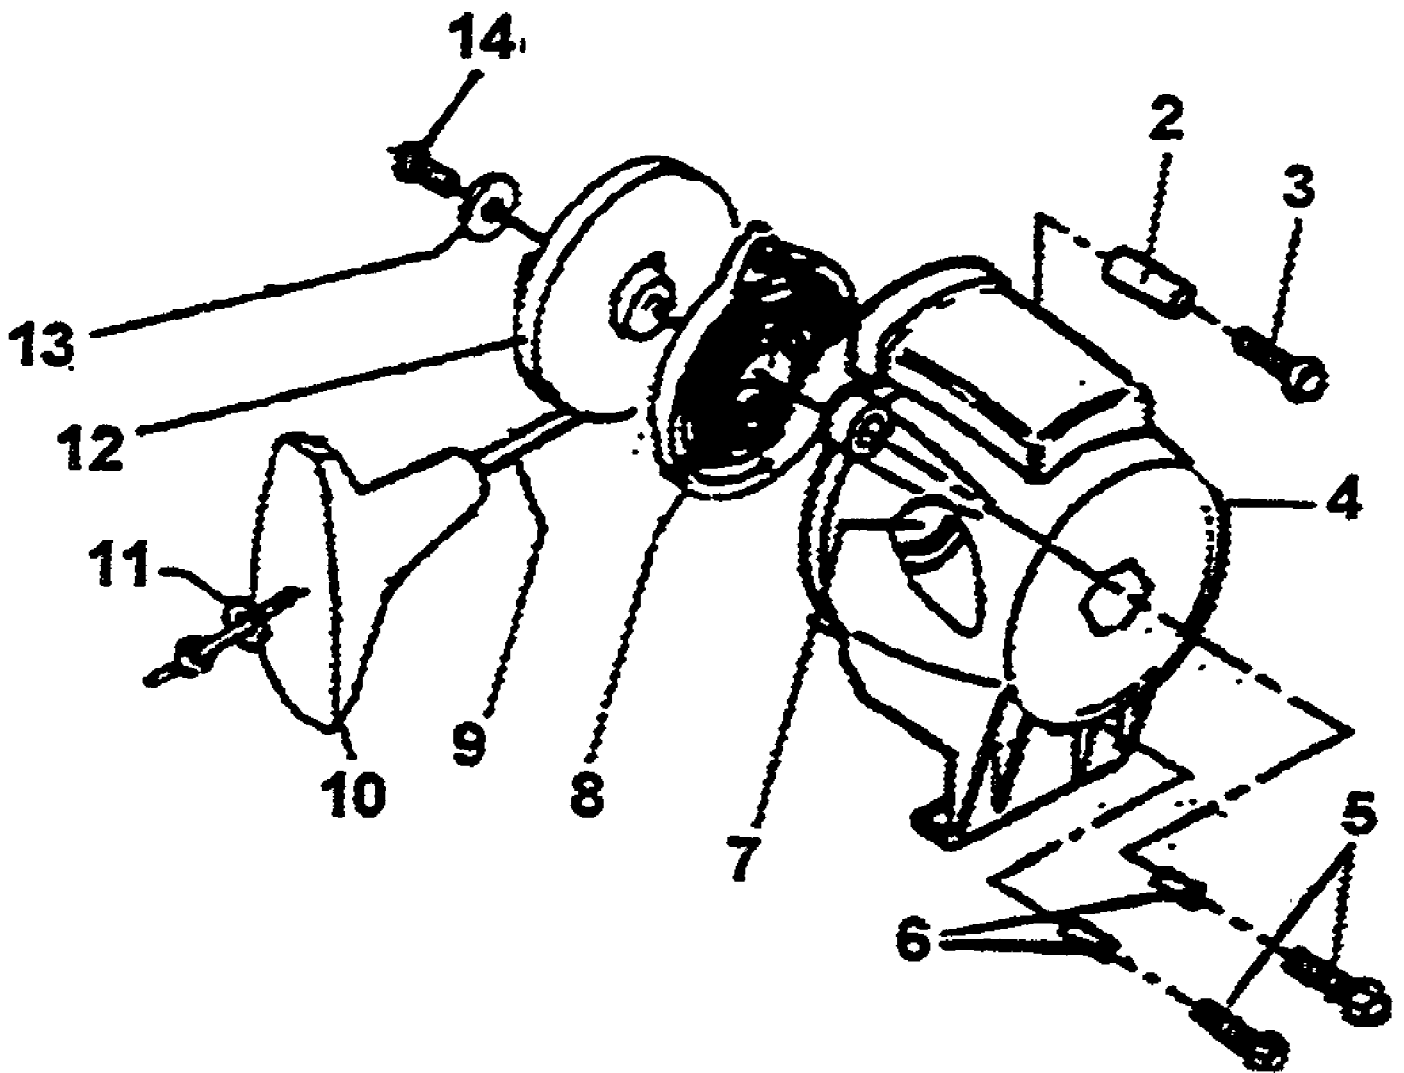

1 - STARTER ASSY

1900E
Starter

Page 22 of 24

Ref #	Part Number	Qty	S/P/F	Description
1	GM190307	1		STARTER ASSY
2	GM196710	1		SPACER
3	GM010122	1		SCREW
4	GM197301	1		HOUSING, STARTER
5	GM010123	1		SCREW
6	GM196711	1		SPACER
7	GM197305	1		GUIDE, ROPE
8	GM197304	1		SPRING
9	GM197303	1		ROPE
10	GM195506	1		HANDLE
11	GM040114	1		WASHER
12	GM197302	1		ROPE & DRUM ASSY
13	GM040113	1		WASHER
14	GM011425	1		SCREW