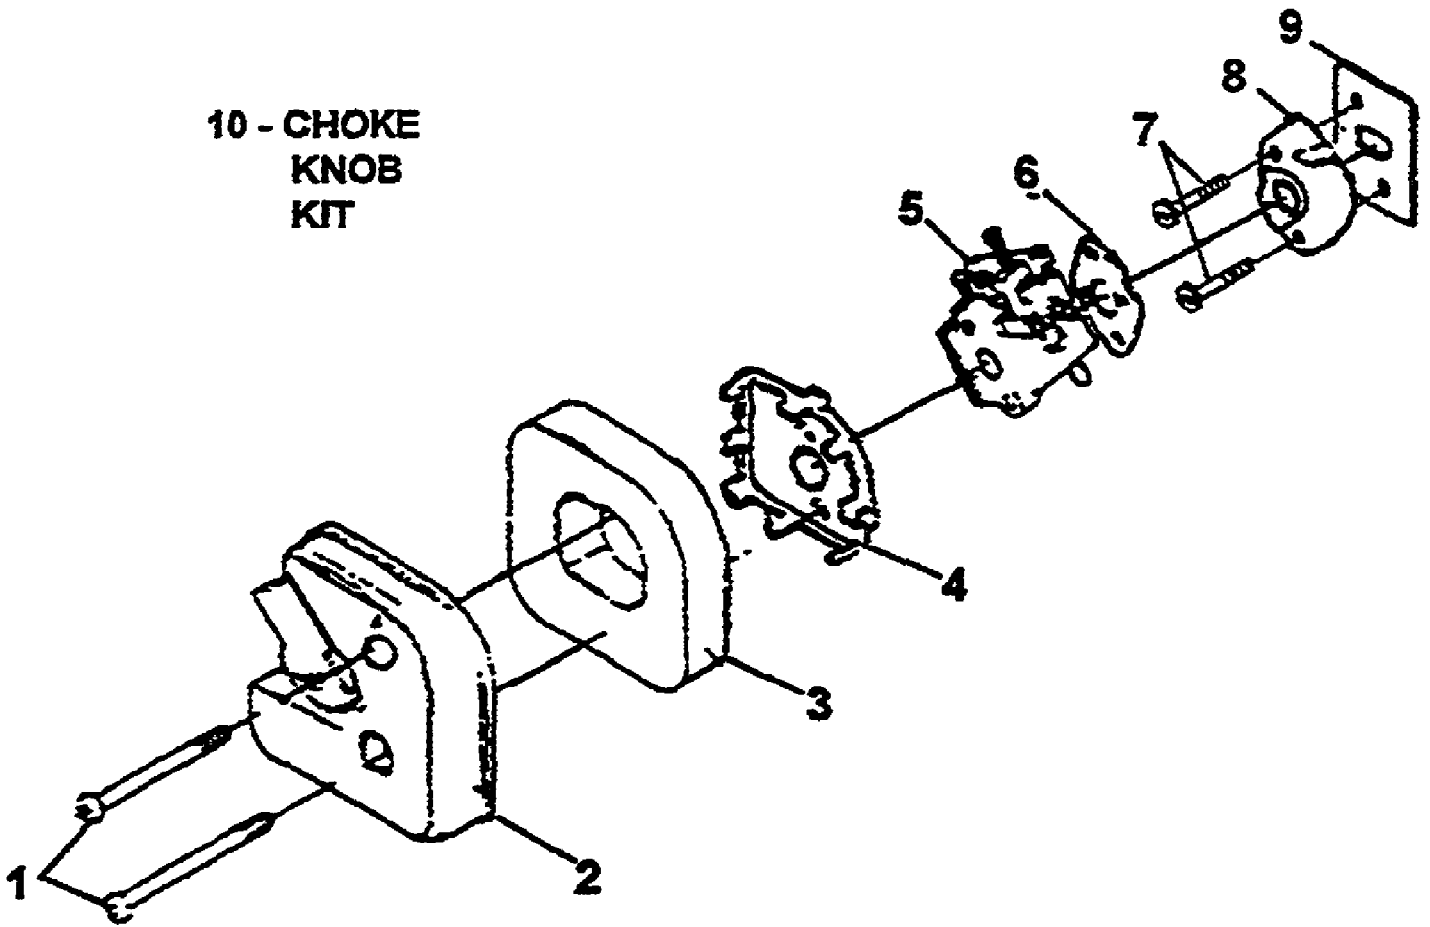

1900E
Air Filter & Insulator

**10 - CHOKE
KNOB
KIT**

1900E
Air Filter & Insulator

Page 2 of 24

Ref #	Part Number	Qty	S/P/F	Description
1	GM010176	1		SCREW, CHOKE COVER (25cc)
	GM010120	1		SCREW, CHOKE COVER (21cc)
2	GM195201	1		COVER ASSY, AIR/CHOKE
3	GM195901	1		AIR FILTER
4	GM195202	1		AIRBOX
5	GM190205	1	/P	CARBURETOR (25cc)
6	GM197401	1		GASKET CARB/INS.
7	GM010175	1		SCREW (25cc ONLY)
8	GM195213	1		INSULATOR (25cc)
	GM195205	1		INSULATOR (21cc)
9	GM197406	1		GASKET, INS./CYL. (25cc)
	GM197402	1		GASKET,INS./CYL. (21cc)
10	GM190633	1		CHOKE KNOB KIT