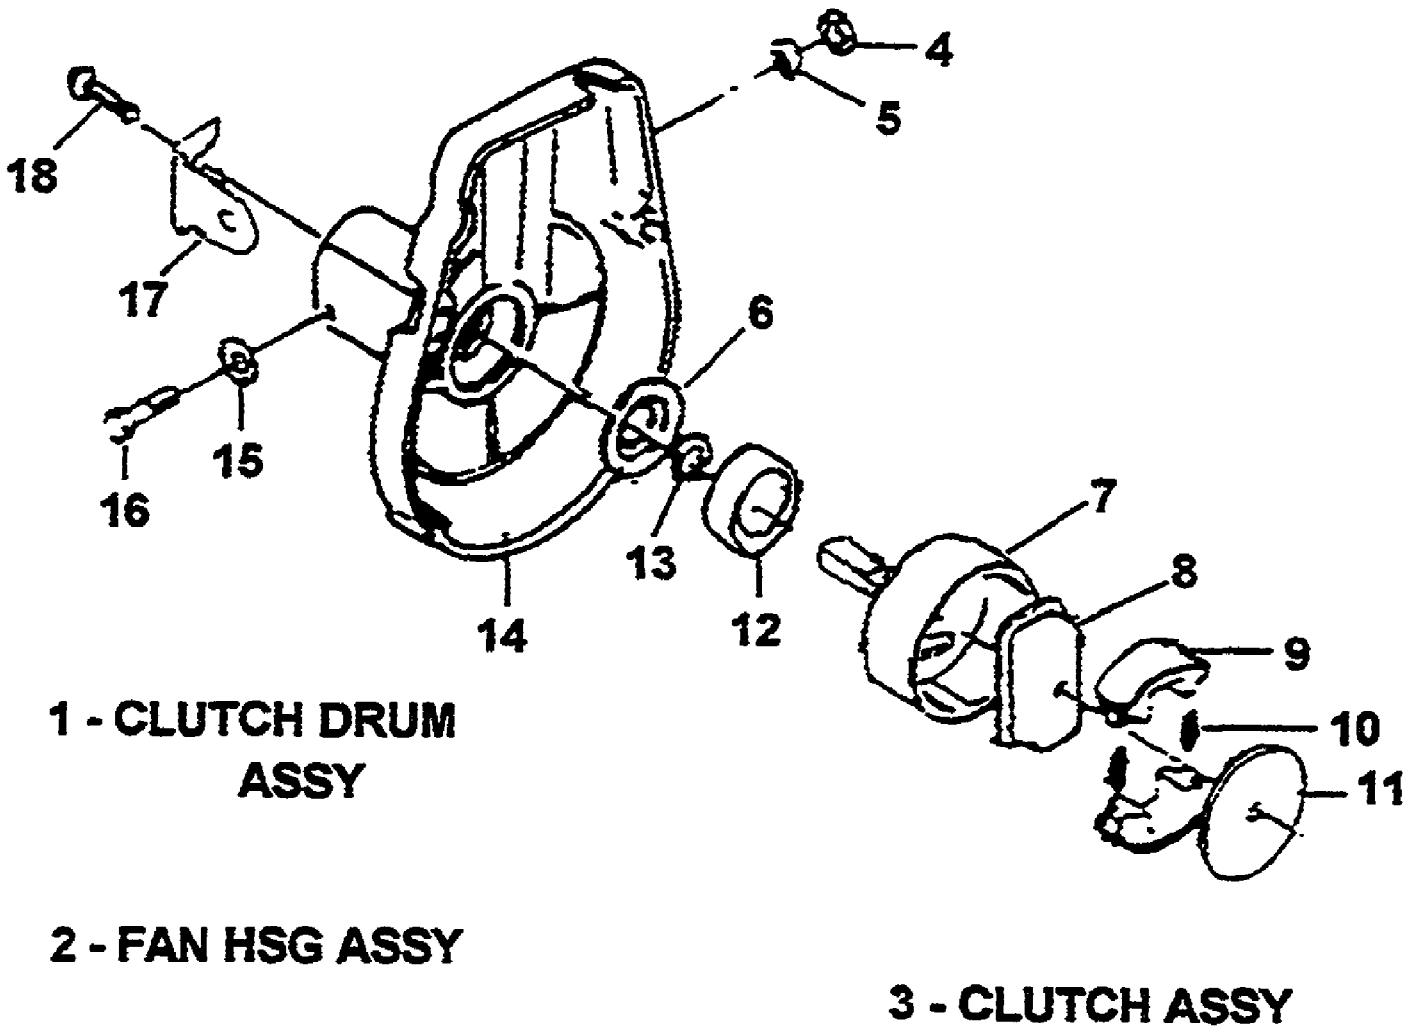

1900E
Clutch

Page 6 of 24

Ref #	Part Number	Qty	S/P/F	Description
1	GM190305	1		CLUTCH DRUM ASSY
2	GM190304	1		FAN HOUSING ASSY
3	GM190306	1	/P	CLUTCH ASSY
4	GM050060	1		NUT
5	GM040115	1		WASHER
6	GM196702	1		THRUST WASHER
7	GM197608	1		DRUM, CLUTCH
8	GM197606	1		ROTOR, CLUTCH
9	GM197607	1	S	SHOE, CLUTCH
10	GM197901	1		SPRING, CLUTCH
11	GM196102	1		PLATE, WASHER
12	GM070033	1		BEARING
13	GM061103	1		RETAINING RING OBSOLETE
14	GM195207	1		HOUSING, FAN
15	GM040115	1		WASHER
16	GM010125	1		SCREW
17	GM193604	1		TERMINAL
18	GM010126	1		SCREW