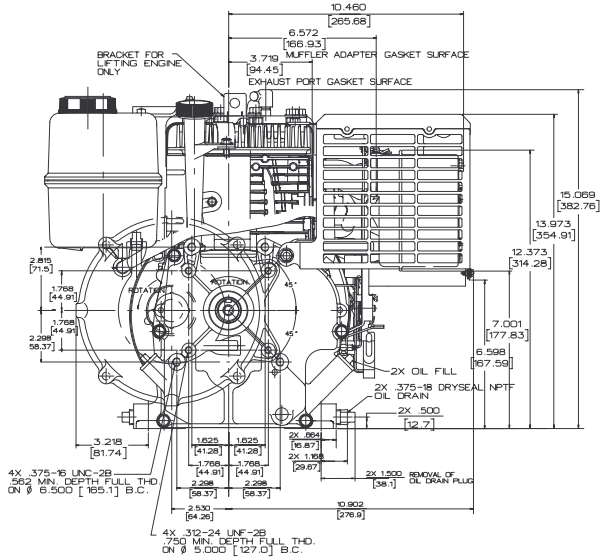

If the crankshaft number does not appear in the "Original Engine" column, consult the Illustrated Parts List for the correct service replacement crankshaft number.

**Engine Replacement Notes:**

**NOTE 15:** For all Go-Karts use only a Model 136200 series engine as a replacement, regardless of the original Model.

**Short Block Notes:**

The SHORT BLOCK part number shown, is the assembly which can be used to rebuild the Original Type Number. If a letter appears after the short block number, it indicates the short block must be modified. The change denoted by each letter is as follows:

MODEL 19E400

MODEL 200000