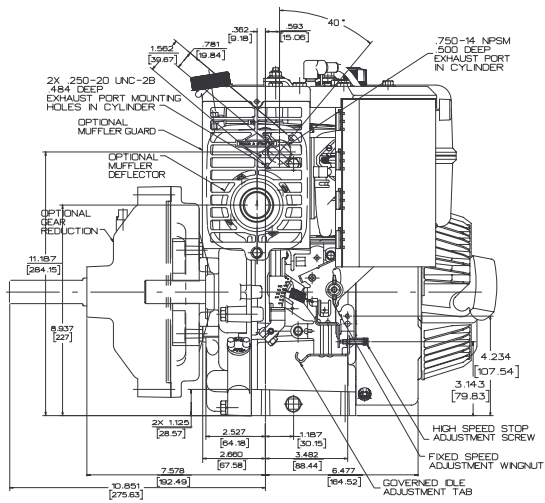

If the crankshaft number does not appear in the "Original Engine" column, consult the Illustrated Parts List for the correct service replacement crankshaft number.

**Engine Replacement Notes:**

**NOTE 15:** For all Go-Karts use only a Model 136200 series engine as a replacement, regardless of the original Model.

**Short Block Notes:**

The SHORT BLOCK part number shown, is the assembly which can be used to rebuild the Original Type Number. If a letter appears after the short block number, it indicates the short block must be modified. The change denoted by each letter is as follows:

MODEL 19E400

MODEL 200000