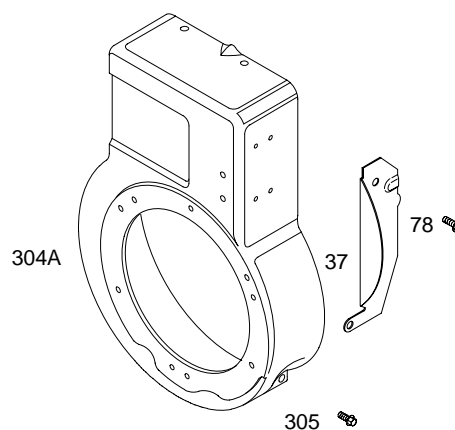

# 9A400

REF. NO.	PART NO.	DESCRIPTION	REF. NO.	PART NO.	DESCRIPTION	REF. NO.	PART NO.	DESCRIPTION
1	699088	Cylinder Assembly	23	699573	Flywheel	29	699655	Rod-Connecting (Standard)
2	399269	Kit-Bushing/Seal (Magneto Side)	24	222698	Key-Flywheel			(Used After Code Date 05051800).
3	★299819	Seal-Oil (Magneto Side)	25	790908	Piston Assembly (Standard)			----- <b>Note</b> -----
5	790169	Head-Cylinder			(Used After Code Date 05051800).			<b>294367</b> Rod-Connecting (Standard)
7	★Δ698717	Gasket-Cylinder Head			----- <b>Note</b> -----			(Used Before Code Date 05051900).
8	699448	Breather Assembly			<b>698668</b> Piston Assembly (Standard)			(Used Before Code Date 05051900).
9	★Δ695890	Gasket-Breather			(Used Before Code Date 05051900).	30	691719	Dipper-Connecting Rod
10	691666	Screw (Breather Assembly)				32	691664	Screw (Connecting Rod)
11	★Δ691246	Tube-Breather (Used Before Code Date 03061200).	26	790909	Ring Set (Standard)			
12	★692218	Gasket-Crankcase (.015" Standard)			(Used After Code Date 05051800).	33	497871	Valve-Exhaust
		----- <b>Note</b> -----			----- <b>Note</b> -----	34	296677	Valve-Intake
		★270895 Gasket-Crankcase (.005")			<b>695169</b> Ring Set (Standard)	35	690520	Spring-Valve (Intake)
		★270896 Gasket-Crankcase (.009")			(Used Before Code Date 05051900).	36	690520	Spring-Valve (Exhaust)
13	691640	Screw (Cylinder Head)			<b>695172</b> Ring Set (.020" Oversize)	37	690463	Guard-Flywheel Used on Type No(s). 0267.
14	690361	Stud (Cylinder Head) (Use in Position 8)			(Used Before Code Date 05051900).	40	692194	Retainer-Valve
15	691686	Plug-Oil Drain	27	691588	Lock-Piston Pin	45	691762	Tappet-Valve
16	699092	Crankshaft	28	699659	Pin-Piston (Standard)	46	691998	Camshaft
18	699096	Cover-Crankcase			(Used After Code Date 05051800).	50	691922	Manifold-Intake
20	691356	Seal-Oil (PTO Side)			----- <b>Note</b> -----	51A	★273113	Gasket-Intake
20A	299819	Seal-Oil (PTO Side)			<b>298909</b> Pin-Piston (Standard)	54	691689	Screw (Intake Manifold)
21	281658	Cap-Oil Fill			(Used Before Code Date 05051900).	55	692144	Housing-Rewind Starter
22	691129	Screw (Crankcase Cover/Sump)				58	697316	Rope-Starter (88 5/8" Long)
		----- <b>Note</b> -----			<b>298908</b> Pin-Piston (.005" Oversize)	60	691915	Grip-Starter Rope Used on Type No(s). 0202.
		<b>691128</b> Screw (Crankcase Cover/Sump) (Used in Positions 1 and 6)			(Used Before Code Date 05051900).	65	690837	Screw (Rewind Starter)