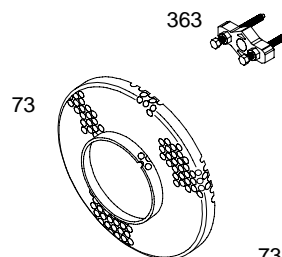

# 9A400

REF. NO.	PART NO.	DESCRIPTION	REF. NO.	PART NO.	DESCRIPTION	REF. NO.	PART NO.	DESCRIPTION
1	699088	Cylinder Assembly	23	699573	Flywheel	29	699655	Rod-Connecting (Standard)
2	399269	Kit-Bushing/Seal (Magneto Side)	24	222698	Key-Flywheel			(Used After Code Date 05051800).
3	★299819	Seal-Oil (Magneto Side)	25	790908	Piston Assembly (Standard)			----- <b>Note</b> -----
5	790169	Head-Cylinder			(Used After Code Date 05051800).			<b>294367</b> Rod-Connecting (Standard)
7	★Δ698717	Gasket-Cylinder Head			----- <b>Note</b> -----			(Used Before Code Date 05051900).
8	699448	Breather Assembly			<b>698668</b> Piston Assembly (Standard)			(Used Before Code Date 05051900).
9	★Δ695890	Gasket-Breather			(Used Before Code Date 05051900).	30	691719	Dipper-Connecting Rod
10	691666	Screw (Breather Assembly)				32	691664	Screw (Connecting Rod)
11	★Δ691246	Tube-Breather (Used Before Code Date 03061200).	26	790909	Ring Set (Standard)			
12	★692218	Gasket-Crankcase (.015" Standard)			(Used After Code Date 05051800).	33	497871	Valve-Exhaust
		----- <b>Note</b> -----			----- <b>Note</b> -----	34	296677	Valve-Intake
		★270895 Gasket-Crankcase (.005")			<b>695169</b> Ring Set (Standard)	35	690520	Spring-Valve (Intake)
		★270896 Gasket-Crankcase (.009")			(Used Before Code Date 05051900).	36	690520	Spring-Valve (Exhaust)
13	691640	Screw (Cylinder Head)			<b>695172</b> Ring Set (.020" Oversize)	37	690463	Guard-Flywheel Used on Type No(s). 0267.
14	690361	Stud (Cylinder Head) (Use in Position 8)			(Used Before Code Date 05051900).	40	692194	Retainer-Valve
15	691686	Plug-Oil Drain	27	691588	Lock-Piston Pin	45	691762	Tappet-Valve
16	699092	Crankshaft	28	699659	Pin-Piston (Standard)	46	691998	Camshaft
18	699096	Cover-Crankcase			(Used After Code Date 05051800).	50	691922	Manifold-Intake
20	691356	Seal-Oil (PTO Side)			----- <b>Note</b> -----	51A	★273113	Gasket-Intake
20A	299819	Seal-Oil (PTO Side)			<b>298909</b> Pin-Piston (Standard)	54	691689	Screw (Intake Manifold)
21	281658	Cap-Oil Fill			(Used Before Code Date 05051900).	55	692144	Housing-Rewind Starter
22	691129	Screw (Crankcase Cover/Sump)				58	697316	Rope-Starter (88 5/8" Long)
		----- <b>Note</b> -----			<b>298908</b> Pin-Piston (.005" Oversize)	60	691915	Grip-Starter Rope Used on Type No(s). 0202.
		<b>691128</b> Screw (Crankcase Cover/Sump) (Used in Positions 1 and 6)			(Used Before Code Date 05051900).	65	690837	Screw (Rewind Starter)