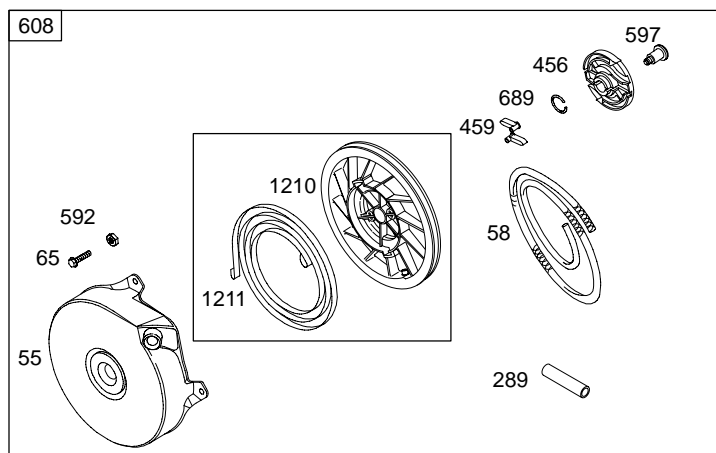

# 9A400

REF. NO.	PART NO.	DESCRIPTION	REF. NO.	PART NO.	DESCRIPTION	REF. NO.	PART NO.	DESCRIPTION
1	699088	Cylinder Assembly	23	699573	Flywheel	29	699655	Rod-Connecting (Standard)
2	399269	Kit-Bushing/Seal (Magneto Side)	24	222698	Key-Flywheel			(Used After Code Date 05051800).
3	★299819	Seal-Oil (Magneto Side)	25	790908	Piston Assembly (Standard)			----- <b>Note</b> -----
5	790169	Head-Cylinder			(Used After Code Date 05051800).			<b>294367</b> Rod-Connecting (Standard)
7	★Δ698717	Gasket-Cylinder Head			----- <b>Note</b> -----			(Used Before Code Date 05051900).
8	699448	Breather Assembly			<b>698668</b> Piston Assembly (Standard)			(Used Before Code Date 05051900).
9	★Δ695890	Gasket-Breather			(Used Before Code Date 05051900).	30	691719	Dipper-Connecting Rod
10	691666	Screw (Breather Assembly)				32	691664	Screw (Connecting Rod)
11	★Δ691246	Tube-Breather (Used Before Code Date 03061200).	26	790909	Ring Set (Standard)			
12	★692218	Gasket-Crankcase (.015" Standard)			(Used After Code Date 05051800).	33	497871	Valve-Exhaust
		----- <b>Note</b> -----			----- <b>Note</b> -----	34	296677	Valve-Intake
		★270895 Gasket-Crankcase (.005")			<b>695169</b> Ring Set (Standard)	35	690520	Spring-Valve (Intake)
		★270896 Gasket-Crankcase (.009")			(Used Before Code Date 05051900).	36	690520	Spring-Valve (Exhaust)
13	691640	Screw (Cylinder Head)			<b>695172</b> Ring Set (.020" Oversize)	37	690463	Guard-Flywheel Used on Type No(s). 0267.
14	690361	Stud (Cylinder Head) (Use in Position 8)			(Used Before Code Date 05051900).	40	692194	Retainer-Valve
15	691686	Plug-Oil Drain	27	691588	Lock-Piston Pin	45	691762	Tappet-Valve
16	699092	Crankshaft	28	699659	Pin-Piston (Standard)	46	691998	Camshaft
18	699096	Cover-Crankcase			(Used After Code Date 05051800).	50	691922	Manifold-Intake
20	691356	Seal-Oil (PTO Side)			----- <b>Note</b> -----	51A	★273113	Gasket-Intake
20A	299819	Seal-Oil (PTO Side)			<b>298909</b> Pin-Piston (Standard)	54	691689	Screw (Intake Manifold)
21	281658	Cap-Oil Fill			(Used Before Code Date 05051900).	55	692144	Housing-Rewind Starter
22	691129	Screw (Crankcase Cover/Sump)				58	697316	Rope-Starter (88 5/8" Long)
		----- <b>Note</b> -----			<b>298908</b> Pin-Piston (.005" Oversize)	60	691915	Grip-Starter Rope Used on Type No(s). 0202.
		<b>691128</b> Screw (Crankcase Cover/Sump) (Used in Positions 1 and 6)			(Used Before Code Date 05051900).	65	690837	Screw (Rewind Starter)