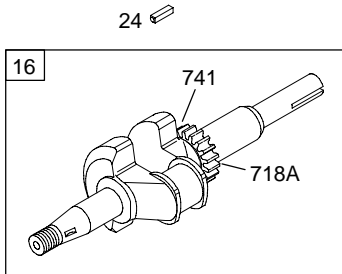

1058 OWNER'S MANUAL

1330 REPAIR MANUAL