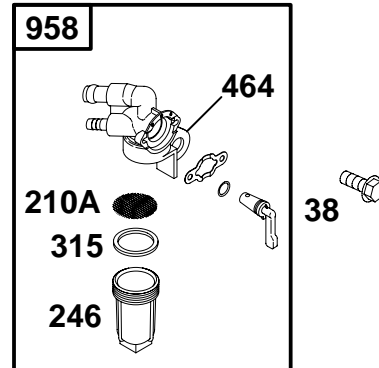

086400

REF. NO.	PART NO.	DESCRIPTION	REF. NO.	PART NO.	DESCRIPTION	REF. NO.	PART NO.	DESCRIPTION
38	710057	Screw (Fuel Shut-Off Valve)	210	710065	Strainer-Fuel	464	★710069	Seal-O-Ring (Fuel Shut Off Valve)
187	715125	Line-Fuel	210A	710071	Strainer-Fuel	493	711748	Bracket-Mounting
187A	715126	Line-Fuel (4mm Inside Diameter) (Cut to Required Length)	246	710070	Bowl-Fuel Filter	601	710067	Clamp-Hose
190	711216	Screw (Fuel Tank)	315	★710072	Seal-O-Ring (Filter Bowl)	601A	710075	Clamp-Hose
			318	710074	Screw (Mounting Bracket)	957	711215	Cap-Fuel Tank (Plastic)
						958	715857	Valve-Fuel Shut Off (Plastic)
						972	716067	Tank-Fuel (Plastic)

★ Included in Engine Gasket Set-Ref. No. 358.

△ Included in Valve Gasket Set-Ref. No. 1095.