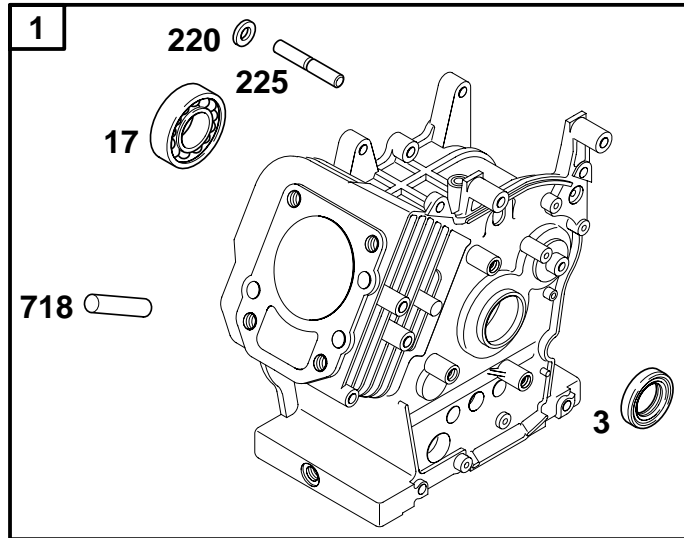

### TABLE OF CONTENTS

Air Cleaner .....	8
Blower Housing .....	11
Camshaft .....	5
Carburetor .....	9
Controls .....	10
Crankcase Cover .....	3
Crankshaft .....	5
Cylinder .....	2
Cylinder Head .....	4
Exhaust System .....	14
Flywheel .....	7
Fuel Supply .....	12
Gasket Set-Engine .....	16
Gasket Set-Valve .....	16
Governor Spring .....	10
Ignition .....	7
Oil Sensor Group .....	15
Piston, Rings, Connecting Rod .....	6
Rewind Starter .....	13
Valves .....	3

# 086400

**1019 LABEL KIT**

**1058 OWNER'S MANUAL**

REF. NO.	PART NO.	DESCRIPTION	REF. NO.	PART NO.	DESCRIPTION	REF. NO.	PART NO.	DESCRIPTION
1	716050	Cylinder Assembly	219	715679	Gear-Governor	631	★711188	Washer (Oil Drain Plug)
3	★710103	Seal-Oil (Magneto Side)	220	710545	Washer (Governor Gear)	718	710005	Pin-Locating
15	715811	Plug-Oil Drain	221	710027	Cup-Governor	1019	715953	Kit-Label
17	711728	Bearing-Ball	225	710028	Shaft-Governor Gear	1058	MS6669	Owner's Manual

★ Included in Engine Gasket Set-Ref. No. 358.

△ Included in Valve Gasket Set-Ref. No. 1095.

24 

REF. NO.	PART NO.	DESCRIPTION	REF. NO.	PART NO.	DESCRIPTION	REF. NO.	PART NO.	DESCRIPTION
16	716053	Crankshaft (SAE 3/4 Inch Keyway)	46	716055	Camshaft	741	711729	Gear-Timing (Spur Gear)
24	710037	Key-Flywheel	101	711730	Pin-Shaft	1051	710548	Ring-Retaining
			146	710037	Key-Timing			