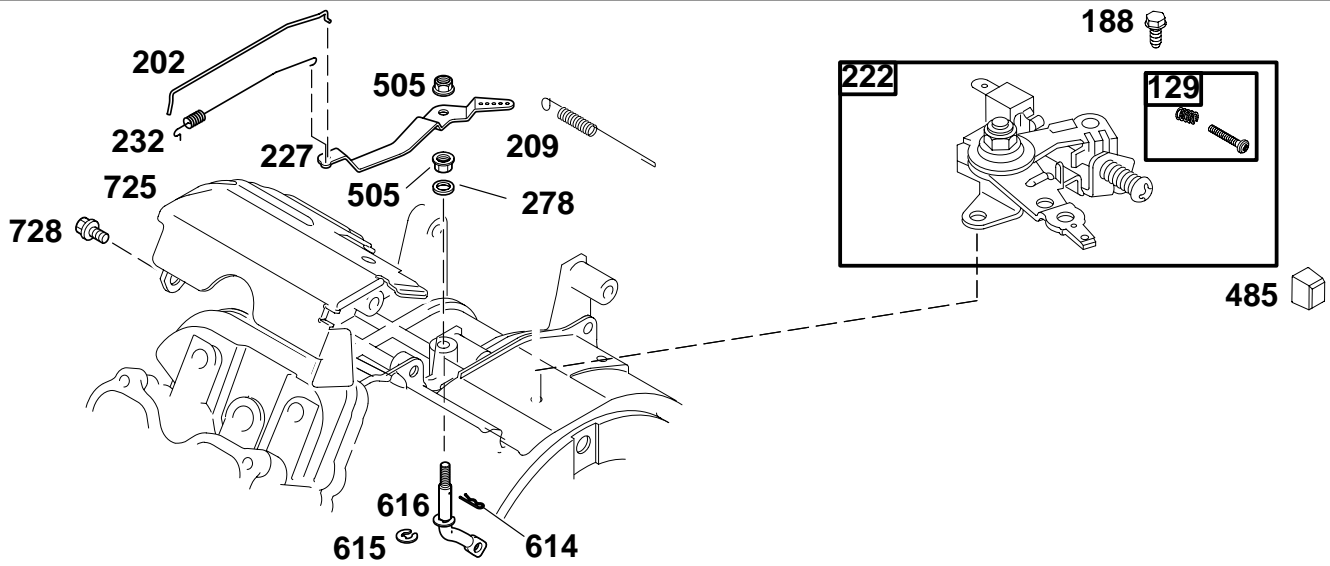

★ Included in Engine Gasket Set-Ref. No. 358.

Δ Included in Valve Gasket Set-Ref. No. 1095.

REF. NO.	PART NO.	DESCRIPTION	REF. NO.	PART NO.	DESCRIPTION	REF. NO.	PART NO.	DESCRIPTION
51	★Δ710060	Gasket-Intake	122	715034	Spacer-Carburetor	142	711756	Nozzle-Carburetor (Standard)
117	711754)	Jet-Main (Standard)	125	716034	Carburetor			
			137	711763	Gasket-Float Bowl			

★ Included in Engine Gasket Set-Ref. No. 358.

Δ Included in Valve Gasket Set-Ref. No. 1095.

**086400**

REF. NO.	PART NO.	DESCRIPTION	REF. NO.	PART NO.	DESCRIPTION	REF. NO.	PART NO.	DESCRIPTION
129	715854	Screw/Spring-Governor Speed	227	711740	Lever-Governor Control	505	711208	Nut (Governor Control Lever)
188	710074	Screw (Control Bracket)	232	711734	Spring-Governor Link	614	710056	Pin-Cotter
202	711737	Link-Mechanical Governor	278	711516	Washer (Governor Control Lever)	615	710154	Washer (Governor Crank)
209	711648	Spring-Governor	485	692295	Knob-Control	616	711739	Crank-Governor
222	715855	Bracket-Control				725	711747	Shield-Heat
						728	710023	Screw (Heat Shield)