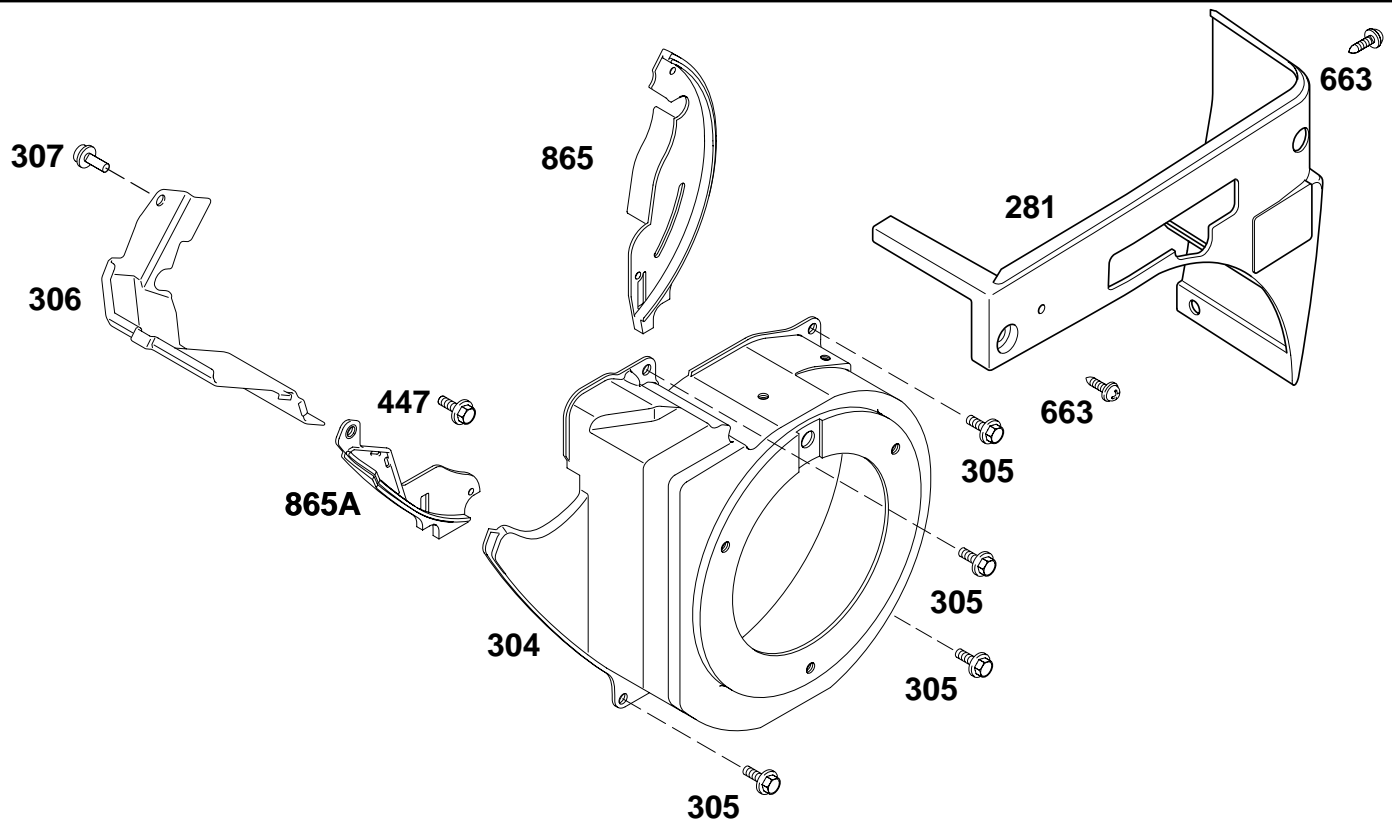

086400

1036 EMISSIONS LABEL

REF. NO.	PART NO.	DESCRIPTION	REF. NO.	PART NO.	DESCRIPTION	REF. NO.	PART NO.	DESCRIPTION
281	711749	Panel—Control	663	711249	Screw (Control Panel)	1036	711691	Label—Emissions (Used After Code Date 04063000).
304	711697	Housing—Blower	865	711744	Cover—Air Guide (Opposite Cylinder Head Side)	Note 710955 Label— Emissions (Used Before Code Date 04070100).		
305	710023	Screw (Blower Housing)	865A	711746	Cover—Air Guide (Cylinder Head Side)			
306	711742	Shield—Cylinder (Cylinder Shield)						
307	710023	Screw						
447	710023	Screw (Air Guide Cover)						

★ Included in Engine Gasket Set—Ref. No. 358.

△ Included in Valve Gasket Set—Ref. No. 1095.