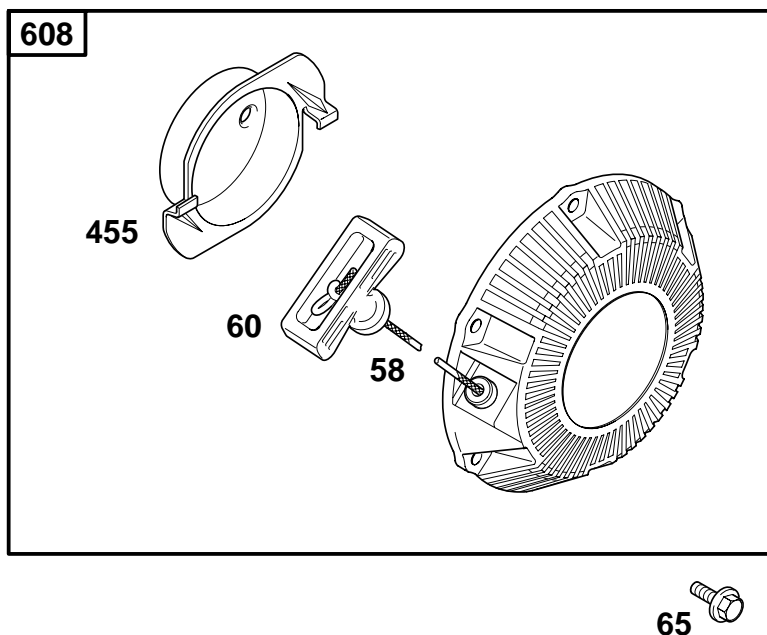

REF. NO.	PART NO.	DESCRIPTION	REF. NO.	PART NO.	DESCRIPTION	REF. NO.	PART NO.	DESCRIPTION
58	711539	Rope-Starter	65	710976	Screw (Rewind Starter)	455	711758	Cup-Flywheel
60	711540	Grip-Starter Rope				608	716068	Starter-Rewind

★ Included in Engine Gasket Set-Ref. No. 358.

△ Included in Valve Gasket Set-Ref. No. 1095.