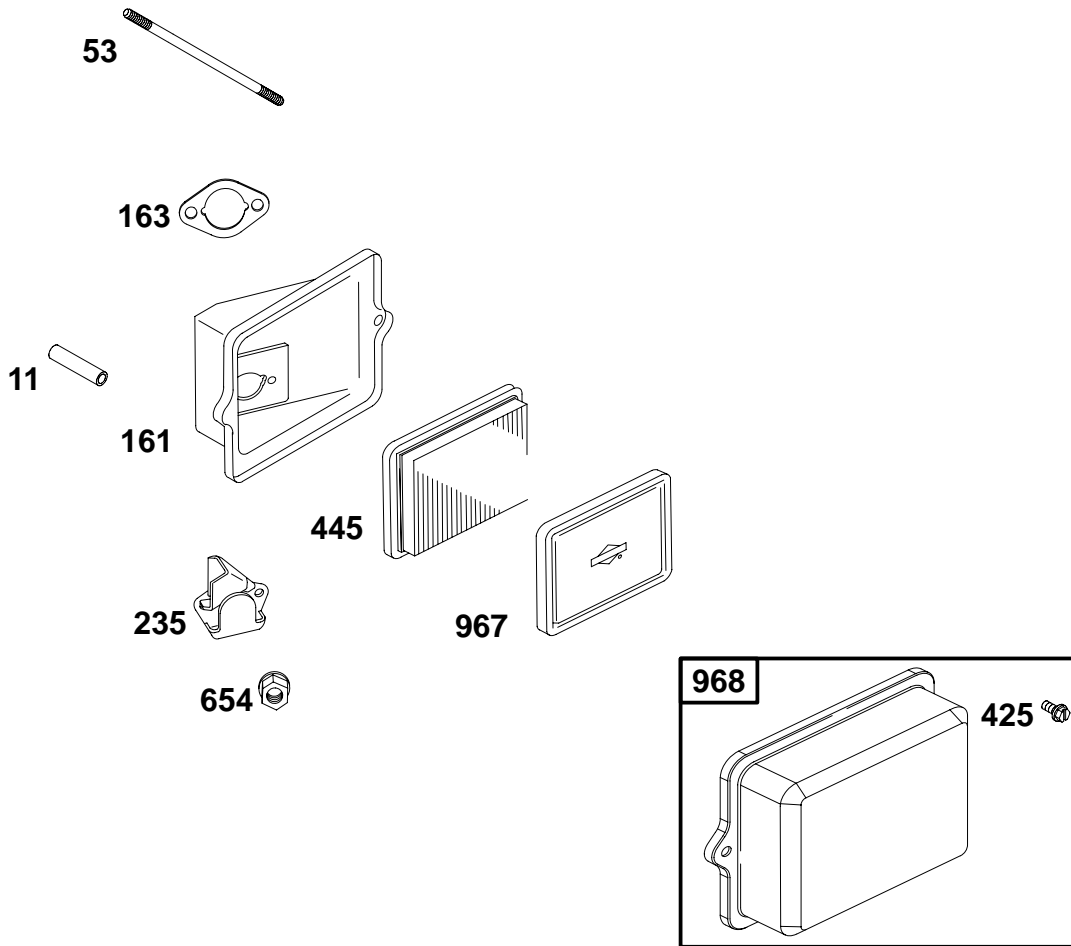

086400

REF. NO.	PART NO.	DESCRIPTION	REF. NO.	PART NO.	DESCRIPTION	REF. NO.	PART NO.	DESCRIPTION
11	710115	Tube-Breather (Cut To Required Length)	161	711198	Base-Air Cleaner (Metal)	445	491588	Filter-Air Cleaner Cartridge
53	710148	Stud (Carburetor)	163	Δ710639	Gasket-Air Cleaner	654	710068	Nut (Carburetor)
			235	710522	Shield-Fuel Spray	967	491435	Filter-Pre Cleaner
			425	694515	Screw (Air Cleaner Cover)	968	692321	Cover-Air Cleaner

★ Included in Engine Gasket Set-Ref. No. 358.

Δ Included in Valve Gasket Set-Ref. No. 1095.