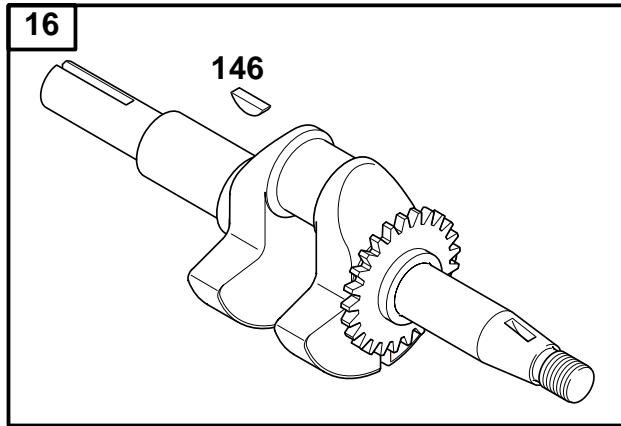

# 086400

**1019 LABEL KIT**

**1058 OWNER'S MANUAL**

REF. NO.	PART NO.	DESCRIPTION	REF. NO.	PART NO.	DESCRIPTION	REF. NO.	PART NO.	DESCRIPTION
1	716050	Cylinder Assembly	219	715679	Gear-Governor	631	★711188	Washer (Oil Drain Plug)
3	★710103	Seal-Oil (Magneto Side)	220	710545	Washer (Governor Gear)	718	710005	Pin-Locating
15	715811	Plug-Oil Drain	221	710027	Cup-Governor	1019	715953	Kit-Label
17	711728	Bearing-Ball	225	710028	Shaft-Governor Gear	1058	MS6669	Owner's Manual

★ Included in Engine Gasket Set-Ref. No. 358.

Δ Included in Valve Gasket Set-Ref. No. 1095.

**086400**

REF. NO.	PART NO.	DESCRIPTION	REF. NO.	PART NO.	DESCRIPTION	REF. NO.	PART NO.	DESCRIPTION
12	★711752	Gasket-Crankcase	20	★710031	Seal-Oil (PTO Side)	523	716064	Dipstick
17A	711175	Bearing-Ball	22	710032	Screw (Crankcase Cover/Sump)	718	710005	Pin-Locating
18	716058	Cover-Crankcase				842	★711521	Seal-O-Ring (Dipstick Tube)

★ Included in Engine Gasket Set-Ref. No. 358.

△ Included in Valve Gasket Set-Ref. No. 1095.

24 

REF. NO.	PART NO.	DESCRIPTION	REF. NO.	PART NO.	DESCRIPTION	REF. NO.	PART NO.	DESCRIPTION
16	716053	Crankshaft (SAE 3/4 Inch Keyway)	46	716055	Camshaft	741	711729	Gear-Timing (Spur Gear)
24	710037	Key-Flywheel	101	711730	Pin-Shaft	1051	710548	Ring-Retaining
			146	710037	Key-Timing			