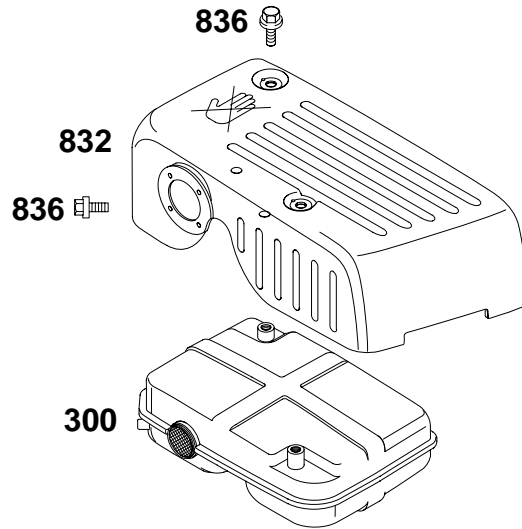

086400

REF. NO.	PART NO.	DESCRIPTION	REF. NO.	PART NO.	DESCRIPTION	REF. NO.	PART NO.	DESCRIPTION
298	710090	Locknut-Muffler/Elbow	832	711698	Guard-Muffler	883	Δ★711245	Gasket-Exhaust
298A	710068	Locknut-Muffler/Elbow	836	710074	Screw (Muffler Guard)	883A	Δ★711244	Gasket-Exhaust
300	711761	Muffler	837	711759	Spacer-Muffler			
303	716033	Elbow-Exhaust						

★ Included in Engine Gasket Set-Ref. No. 358.

Δ Included in Valve Gasket Set-Ref. No. 1095.