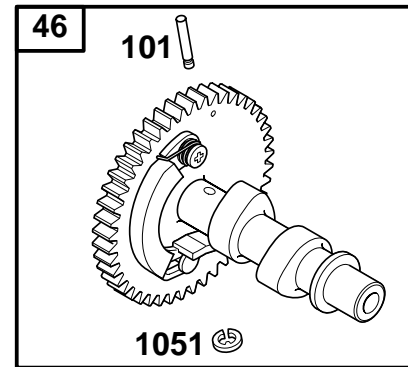

# 086400

**1019 LABEL KIT**

**1058 OWNER'S MANUAL**

REF. NO.	PART NO.	DESCRIPTION	REF. NO.	PART NO.	DESCRIPTION	REF. NO.	PART NO.	DESCRIPTION
1	716050	Cylinder Assembly	219	715679	Gear-Governor	631	★711188	Washer (Oil Drain Plug)
3	★710103	Seal-Oil (Magneto Side)	220	710545	Washer (Governor Gear)	718	710005	Pin-Locating
15	715811	Plug-Oil Drain	221	710027	Cup-Governor	1019	715953	Kit-Label
17	711728	Bearing-Ball	225	710028	Shaft-Governor Gear	1058	MS6669	Owner's Manual

★ Included in Engine Gasket Set-Ref. No. 358.

Δ Included in Valve Gasket Set-Ref. No. 1095.

**086400**

REF. NO.	PART NO.	DESCRIPTION	REF. NO.	PART NO.	DESCRIPTION	REF. NO.	PART NO.	DESCRIPTION
12	★711752	Gasket-Crankcase	20	★710031	Seal-Oil (PTO Side)	523	716064	Dipstick
17A	711175	Bearing-Ball	22	710032	Screw (Crankcase Cover/Sump)	718	710005	Pin-Locating
18	716058	Cover-Crankcase				842	★711521	Seal-O-Ring (Dipstick Tube)

★ Included in Engine Gasket Set-Ref. No. 358.

△ Included in Valve Gasket Set-Ref. No. 1095.

24 

REF. NO.	PART NO.	DESCRIPTION	REF. NO.	PART NO.	DESCRIPTION	REF. NO.	PART NO.	DESCRIPTION
16	716053	Crankshaft (SAE 3/4 Inch Keyway)	46	716055	Camshaft	741	711729	Gear-Timing (Spur Gear)
24	710037	Key-Flywheel	101	711730	Pin-Shaft	1051	710548	Ring-Retaining
			146	710037	Key-Timing			