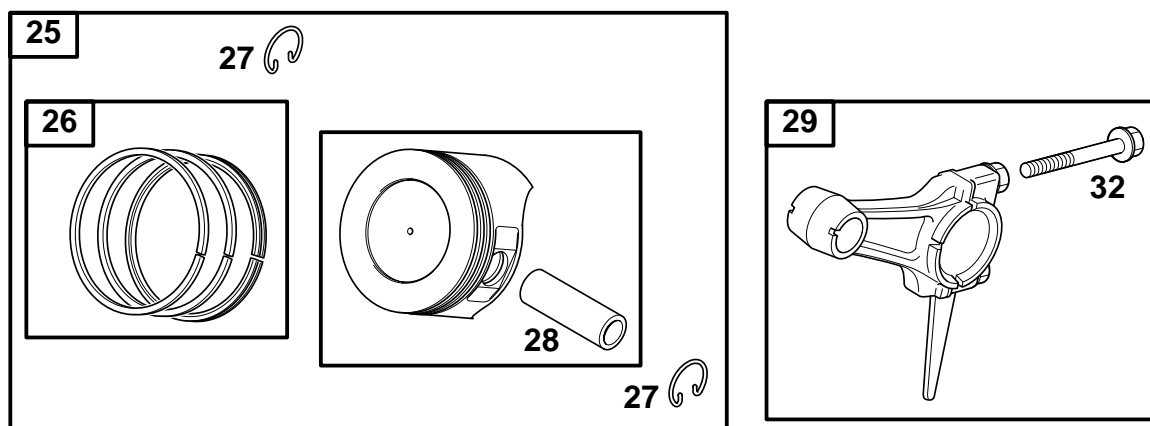

★ Included in Engine Gasket Set-Ref. No. 358.

△ Included in Valve Gasket Set-Ref. No. 1095.

24 

REF. NO.	PART NO.	DESCRIPTION	REF. NO.	PART NO.	DESCRIPTION	REF. NO.	PART NO.	DESCRIPTION
16	716053	Crankshaft (SAE 3/4 Inch Keyway)	46	716055	Camshaft	741	711729	Gear-Timing (Spur Gear)
24	710037	Key-Flywheel	101	711730	Pin-Shaft	1051	710548	Ring-Retaining
			146	710037	Key-Timing			

★ Included in Engine Gasket Set-Ref. No. 358.

△ Included in Valve Gasket Set-Ref. No. 1095.

**086400**

REF. NO.	PART NO.	DESCRIPTION	REF. NO.	PART NO.	DESCRIPTION	REF. NO.	PART NO.	DESCRIPTION
25	716061	Piston Assembly (Standard) <b>Note</b> 716063 Piston Assembly (.020" Undersize)	26	715060	Ring Set (Standard) <b>Note</b> 715062 Ring Set (.020" Oversize)	28	711733	Pin-Piston (Standard)
			27	711494	Lock-Piston Pin	29	716059	Rod-Connecting (Standard)
						32	710041	Screw (Connecting Rod)