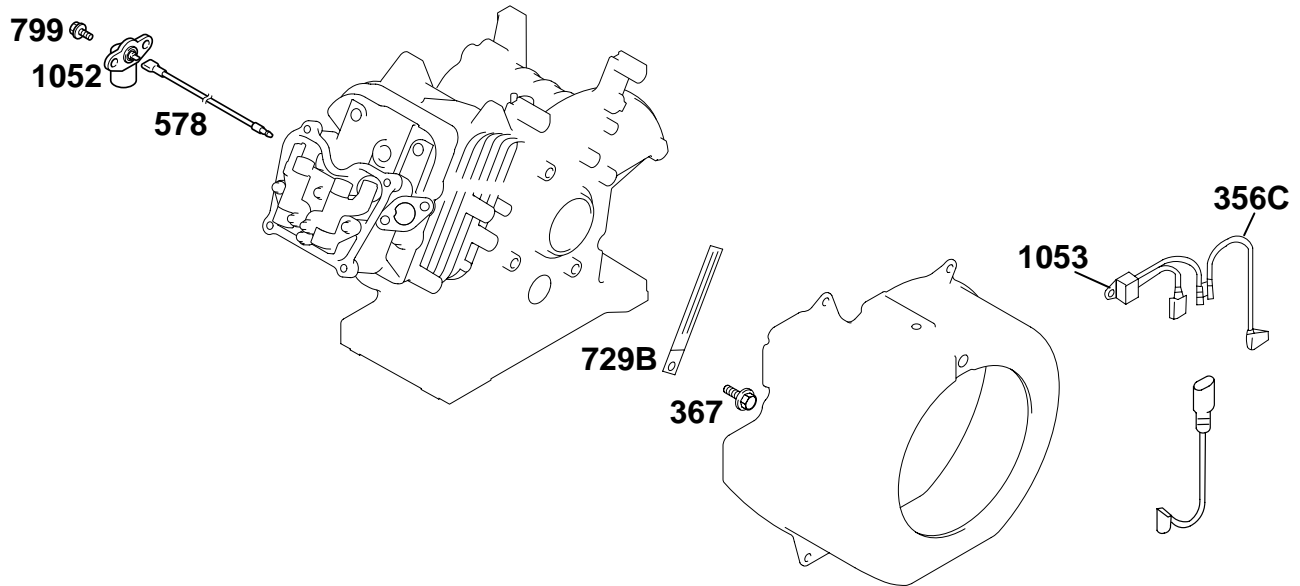

REF. NO.	PART NO.	DESCRIPTION	REF. NO.	PART NO.	DESCRIPTION	REF. NO.	PART NO.	DESCRIPTION
356C	711203	Wire-Stop	578	711247	Wire Assembly (Oil Sensor)	799	710057	Screw (Oil Sensor)
367	711427	Screw (Wire Clip)	729B	710407	Clip-Wire	1052	711246	Sensor-Oil
						1053	710305	Module-Oil Gard®

★ Included in Engine Gasket Set-Ref. No. 358.

△ Included in Valve Gasket Set-Ref. No. 1095.