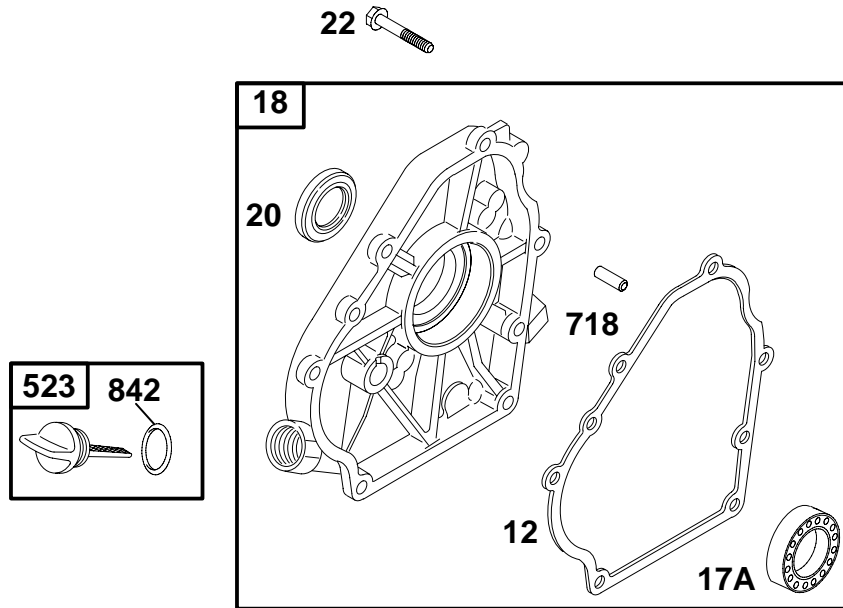

086400

REF. NO.	PART NO.	DESCRIPTION	REF. NO.	PART NO.	DESCRIPTION	REF. NO.	PART NO.	DESCRIPTION
12	★711752	Gasket-Crankcase	20	★710031	Seal-Oil (PTO Side)	523	716064	Dipstick
17A	711175	Bearing-Ball	22	710032	Screw (Crankcase Cover/Sump)	718	710005	Pin-Locating
18	716058	Cover-Crankcase				842	★711521	Seal-O-Ring (Dipstick Tube)

★ Included in Engine Gasket Set-Ref. No. 358.

△ Included in Valve Gasket Set-Ref. No. 1095.