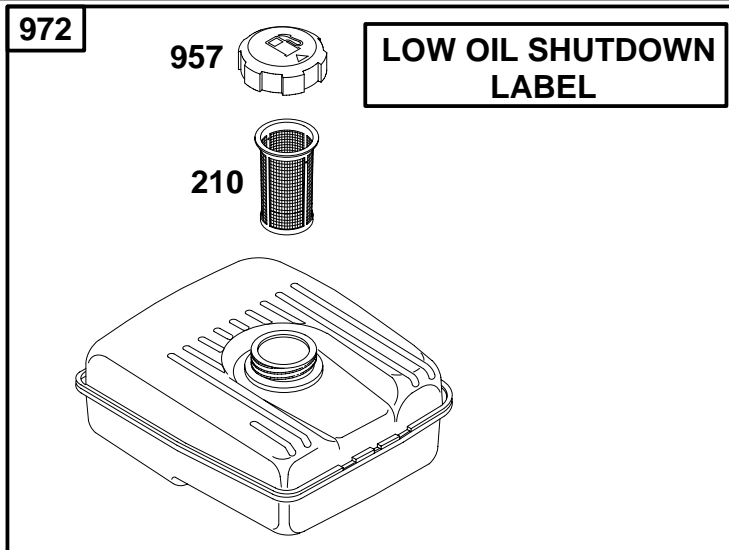

086400

REF. NO.	PART NO.	DESCRIPTION	REF. NO.	PART NO.	DESCRIPTION	REF. NO.	PART NO.	DESCRIPTION
38	710057	Screw (Fuel Shut-Off Valve)	210	710065	Strainer-Fuel	464	★710069	Seal-O-Ring (Fuel Shut Off Valve)
187	715125	Line-Fuel	210A	710071	Strainer-Fuel	493	711748	Bracket-Mounting
187A	715126	Line-Fuel (4mm Inside Diameter) (Cut to Required Length)	246	710070	Bowl-Fuel Filter	601	710067	Clamp-Hose
190	711216	Screw (Fuel Tank)	315	★710072	Seal-O-Ring (Filter Bowl)	601A	710075	Clamp-Hose
			318	710074	Screw (Mounting Bracket)	957	711215	Cap-Fuel Tank (Plastic)
						958	715857	Valve-Fuel Shut Off (Plastic)
						972	716067	Tank-Fuel (Plastic)

★ Included in Engine Gasket Set-Ref. No. 358.

△ Included in Valve Gasket Set-Ref. No. 1095.