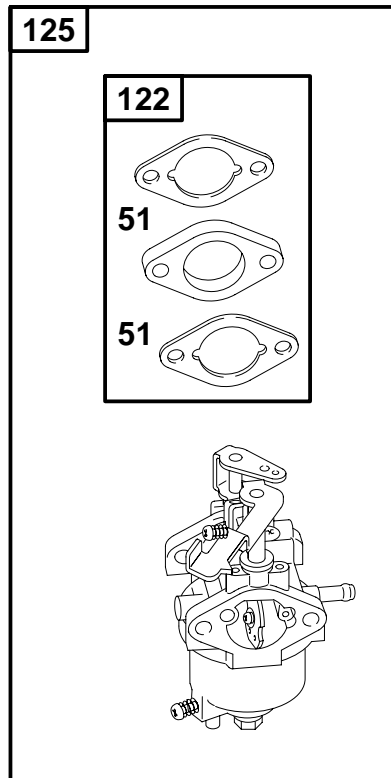

REF. NO.	PART NO.	DESCRIPTION	REF. NO.	PART NO.	DESCRIPTION	REF. NO.	PART NO.	DESCRIPTION
51	★Δ710060	Gasket-Intake	122	715034	Spacer-Carburetor	142	711756	Nozzle-Carburetor (Standard)
117	711754)	Jet-Main (Standard)	125	716034	Carburetor			
			137	711763	Gasket-Float Bowl			

★ Included in Engine Gasket Set-Ref. No. 358.

Δ Included in Valve Gasket Set-Ref. No. 1095.