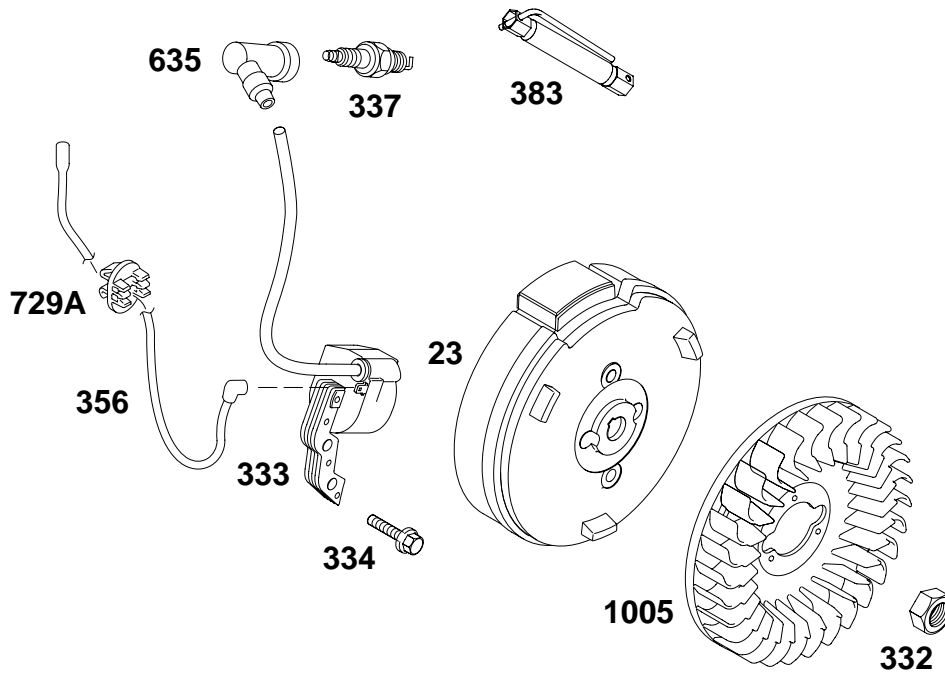

# 086400

**1019 LABEL KIT**

**1058 OWNER'S MANUAL**

REF. NO.	PART NO.	DESCRIPTION	REF. NO.	PART NO.	DESCRIPTION	REF. NO.	PART NO.	DESCRIPTION
1	716050	Cylinder Assembly	219	715679	Gear-Governor	631	★711188	Washer (Oil Drain Plug)
3	★710103	Seal-Oil (Magneto Side)	220	710545	Washer (Governor Gear)	718	710005	Pin-Locating
15	715811	Plug-Oil Drain	221	710027	Cup-Governor	1019	715953	Kit-Label
17	711728	Bearing-Ball	225	710028	Shaft-Governor Gear	1058	MS6669	Owner's Manual

★ Included in Engine Gasket Set-Ref. No. 358.

△ Included in Valve Gasket Set-Ref. No. 1095.

24 

REF. NO.	PART NO.	DESCRIPTION	REF. NO.	PART NO.	DESCRIPTION	REF. NO.	PART NO.	DESCRIPTION
16	716053	Crankshaft (SAE 3/4 Inch Keyway)	46	716055	Camshaft	741	711729	Gear-Timing (Spur Gear)
24	710037	Key-Flywheel	101	711730	Pin-Shaft	1051	710548	Ring-Retaining
			146	710037	Key-Timing			

★ Included in Engine Gasket Set-Ref. No. 358.

△ Included in Valve Gasket Set-Ref. No. 1095.

**086400**

REF. NO.	PART NO.	DESCRIPTION	REF. NO.	PART NO.	DESCRIPTION	REF. NO.	PART NO.	DESCRIPTION
25	716061	Piston Assembly (Standard) <b>Note</b> 716063 Piston Assembly (.020" Undersize)	26	715060	Ring Set (Standard) <b>Note</b> 715062 Ring Set (.020" Oversize)	28	711733	Pin-Piston (Standard)
			27	711494	Lock-Piston Pin	29	716059	Rod-Connecting (Standard)
						32	710041	Screw (Connecting Rod)

★ Included in Engine Gasket Set-Ref. No. 358.

△ Included in Valve Gasket Set-Ref. No. 1095.

REF. NO.	PART NO.	DESCRIPTION	REF. NO.	PART NO.	DESCRIPTION	REF. NO.	PART NO.	DESCRIPTION
23	711735	Flywheel	334	711142	Screw (Magneto Armature)	383	19374	Wrench-Spark Plug
332	710048	Nut (Flywheel)	337	711252	Plug-Spark	635	710634	Boot-Spark Plug
333	711197	Armature-Magneto	356	710324	Wire-Stop	729A	710046	Clip-Wire
						1005	711738	Fan-Flywheel