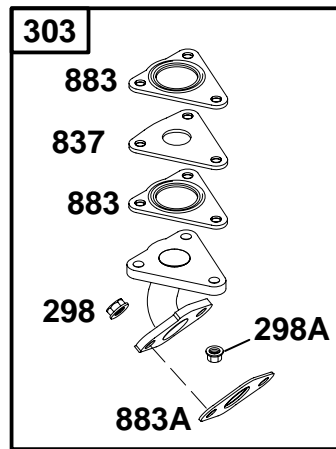

086400

REF. NO.	PART NO.	DESCRIPTION	REF. NO.	PART NO.	DESCRIPTION	REF. NO.	PART NO.	DESCRIPTION
298	710090	Locknut-Muffler/Elbow	832	711698	Guard-Muffler	883	Δ★711245	Gasket-Exhaust
298A	710068	Locknut-Muffler/Elbow	836	710074	Screw (Muffler Guard)	883A	Δ★711244	Gasket-Exhaust
300	711761	Muffler	837	711759	Spacer-Muffler			
303	716033	Elbow-Exhaust						

★ Included in Engine Gasket Set-Ref. No. 358.

Δ Included in Valve Gasket Set-Ref. No. 1095.