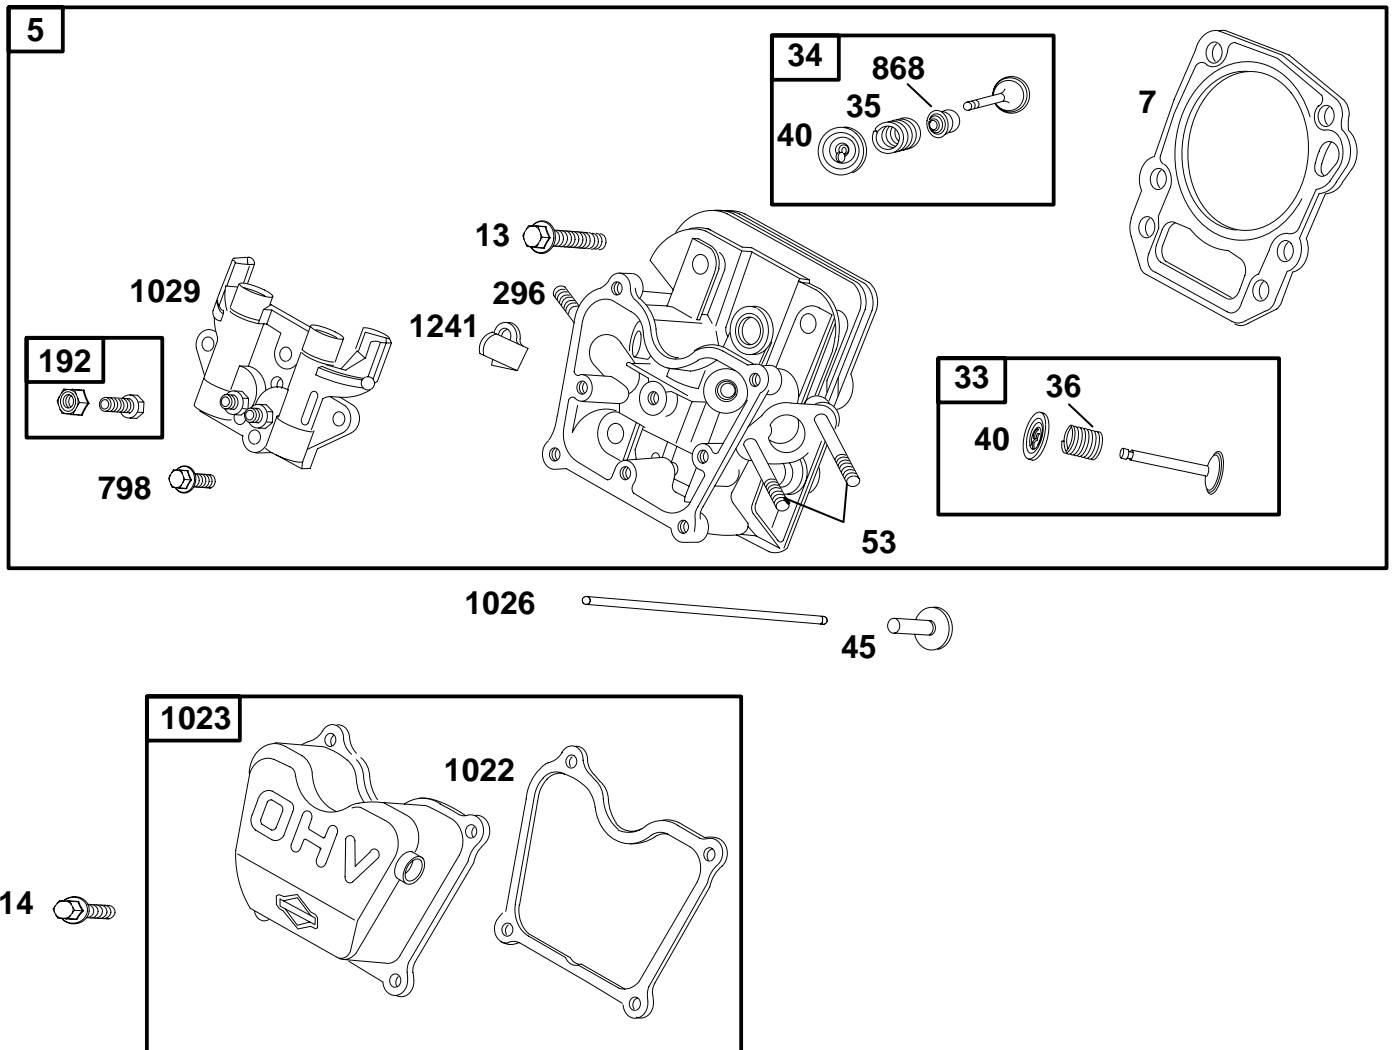

# 086400

**1019 LABEL KIT**

**1058 OWNER'S MANUAL**

REF. NO.	PART NO.	DESCRIPTION	REF. NO.	PART NO.	DESCRIPTION	REF. NO.	PART NO.	DESCRIPTION
1	716050	Cylinder Assembly	219	715679	Gear-Governor	631	★711188	Washer (Oil Drain Plug)
3	★710103	Seal-Oil (Magneto Side)	220	710545	Washer (Governor Gear)	718	710005	Pin-Locating
15	715811	Plug-Oil Drain	221	710027	Cup-Governor	1019	715953	Kit-Label
17	711728	Bearing-Ball	225	710028	Shaft-Governor Gear	1058	MS6669	Owner's Manual

★ Included in Engine Gasket Set-Ref. No. 358.

△ Included in Valve Gasket Set-Ref. No. 1095.

REF. NO.	PART NO.	DESCRIPTION	REF. NO.	PART NO.	DESCRIPTION	REF. NO.	PART NO.	DESCRIPTION
5	716066	Head-Cylinder	40	711086	Retainer-Valve	868	Δ711287	Seal-Valve
7	Δ711732	Gasket-Cylinder Head	45	711173	Tappet-Valve	914	710057	Screw (Rocker Cover)
13	710020	Screw (Cylinder Head)	53	710148	Stud (Carburetor)	1022	Δ711490	Gasket-Rocker Cover
33	716052	Valve-Exhaust	192	715841	Adjuster-Rocker Arm	1023	715930	Cover-Rocker Arm
34	716051	Valve-Intake	296	710099	Stud (Muffer)	1026	711493	Rod-Push
35	711492	Spring-Valve (Intake)	798	710234	Screw (Rocker Arm)	1029	715929	Arm-Rocker
36	711492	Spring-Valve (Exhaust)				1241	711731	Plate-Valve Spring

★ Included in Engine Gasket Set-Ref. No. 358.

△ Included in Valve Gasket Set-Ref. No. 1095.

24 

REF. NO.	PART NO.	DESCRIPTION	REF. NO.	PART NO.	DESCRIPTION	REF. NO.	PART NO.	DESCRIPTION
16	716053	Crankshaft (SAE 3/4 Inch Keyway)	46	716055	Camshaft	741	711729	Gear-Timing (Spur Gear)
24	710037	Key-Flywheel	101	711730	Pin-Shaft	1051	710548	Ring-Retaining
			146	710037	Key-Timing			