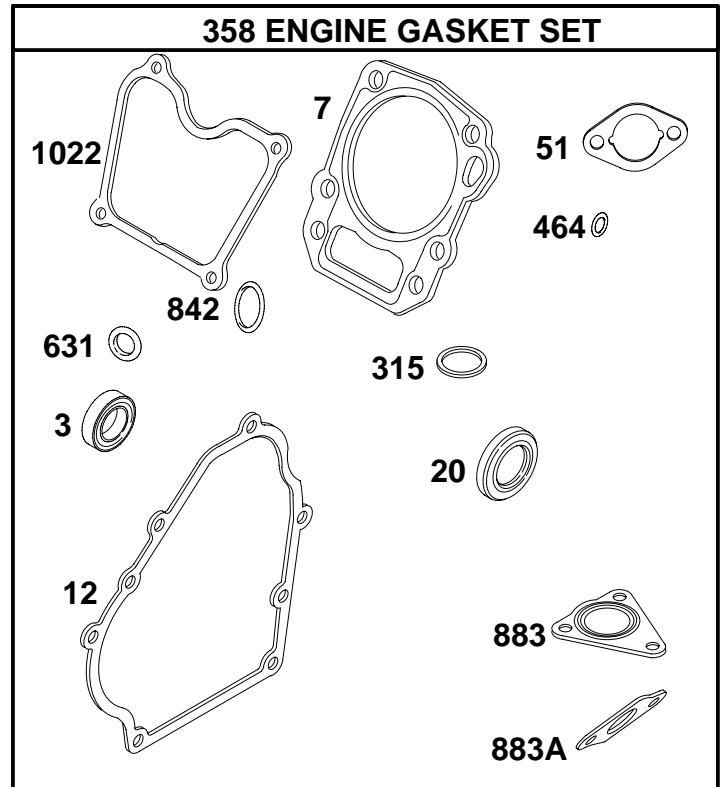

086400

REF. NO.	PART NO.	DESCRIPTION	REF. NO.	PART NO.	DESCRIPTION	REF. NO.	PART NO.	DESCRIPTION
3	★710103	Seal-Oil (Magneto Side)	315	★710072	Seal-O-Ring (Filter Bowl)	842	★711521	Seal-O-Ring (Dipstick Tube)
7	Δ★711732	Gasket-Cylinder Head	358	716070	Gasket Set-Engine	868	Δ711287	Seal-Valve
12	★711752	Gasket-Crankcase	464	★710069	Seal-O-Ring (Shut Off Valve)	883	Δ★711245	Gasket-Exhaust
20	★710031	Seal-Oil (PTO Side)	631	★711188	Washer (Oil Drain Plug)	883A	Δ★711244	Gasket-Exhaust
51	Δ710060	Gasket-Intake				1022	Δ★711490	Gasket-Rocker Cover
163	Δ710639	Gasket-Air Cleaner				1095	716071	Gasket Set-Valve

★ Included in Engine Gasket Set-Ref. No. 358.

Δ Included in Valve Gasket Set-Ref. No. 1095.