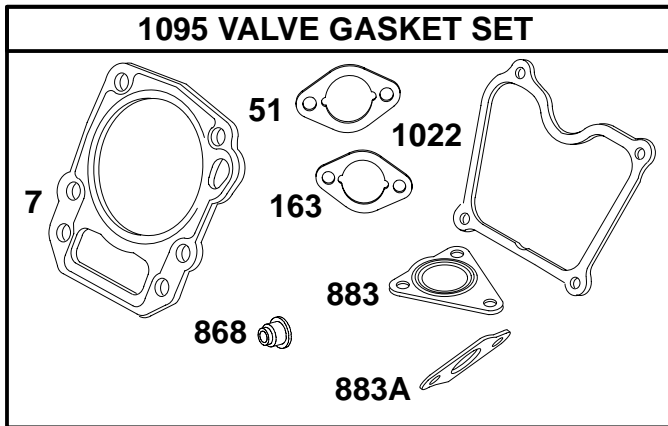

086400

REF. NO.	PART NO.	DESCRIPTION	REF. NO.	PART NO.	DESCRIPTION	REF. NO.	PART NO.	DESCRIPTION
3	★710103	Seal-Oil (Magneto Side)	315	★710072	Seal-O-Ring (Filter Bowl)	842	★711521	Seal-O-Ring (Dipstick Tube)
7	Δ★711732	Gasket-Cylinder Head	358	716070	Gasket Set-Engine	868	Δ711287	Seal-Valve
12	★711752	Gasket-Crankcase	464	★710069	Seal-O-Ring (Shut Off Valve)	883	Δ★711245	Gasket-Exhaust
20	★710031	Seal-Oil (PTO Side)	631	★711188	Washer (Oil Drain Plug)	883A	Δ★711244	Gasket-Exhaust
51	Δ710060	Gasket-Intake				1022	Δ★711490	Gasket-Rocker Cover
163	Δ710639	Gasket-Air Cleaner				1095	716071	Gasket Set-Valve

★ Included in Engine Gasket Set-Ref. No. 358.

Δ Included in Valve Gasket Set-Ref. No. 1095.