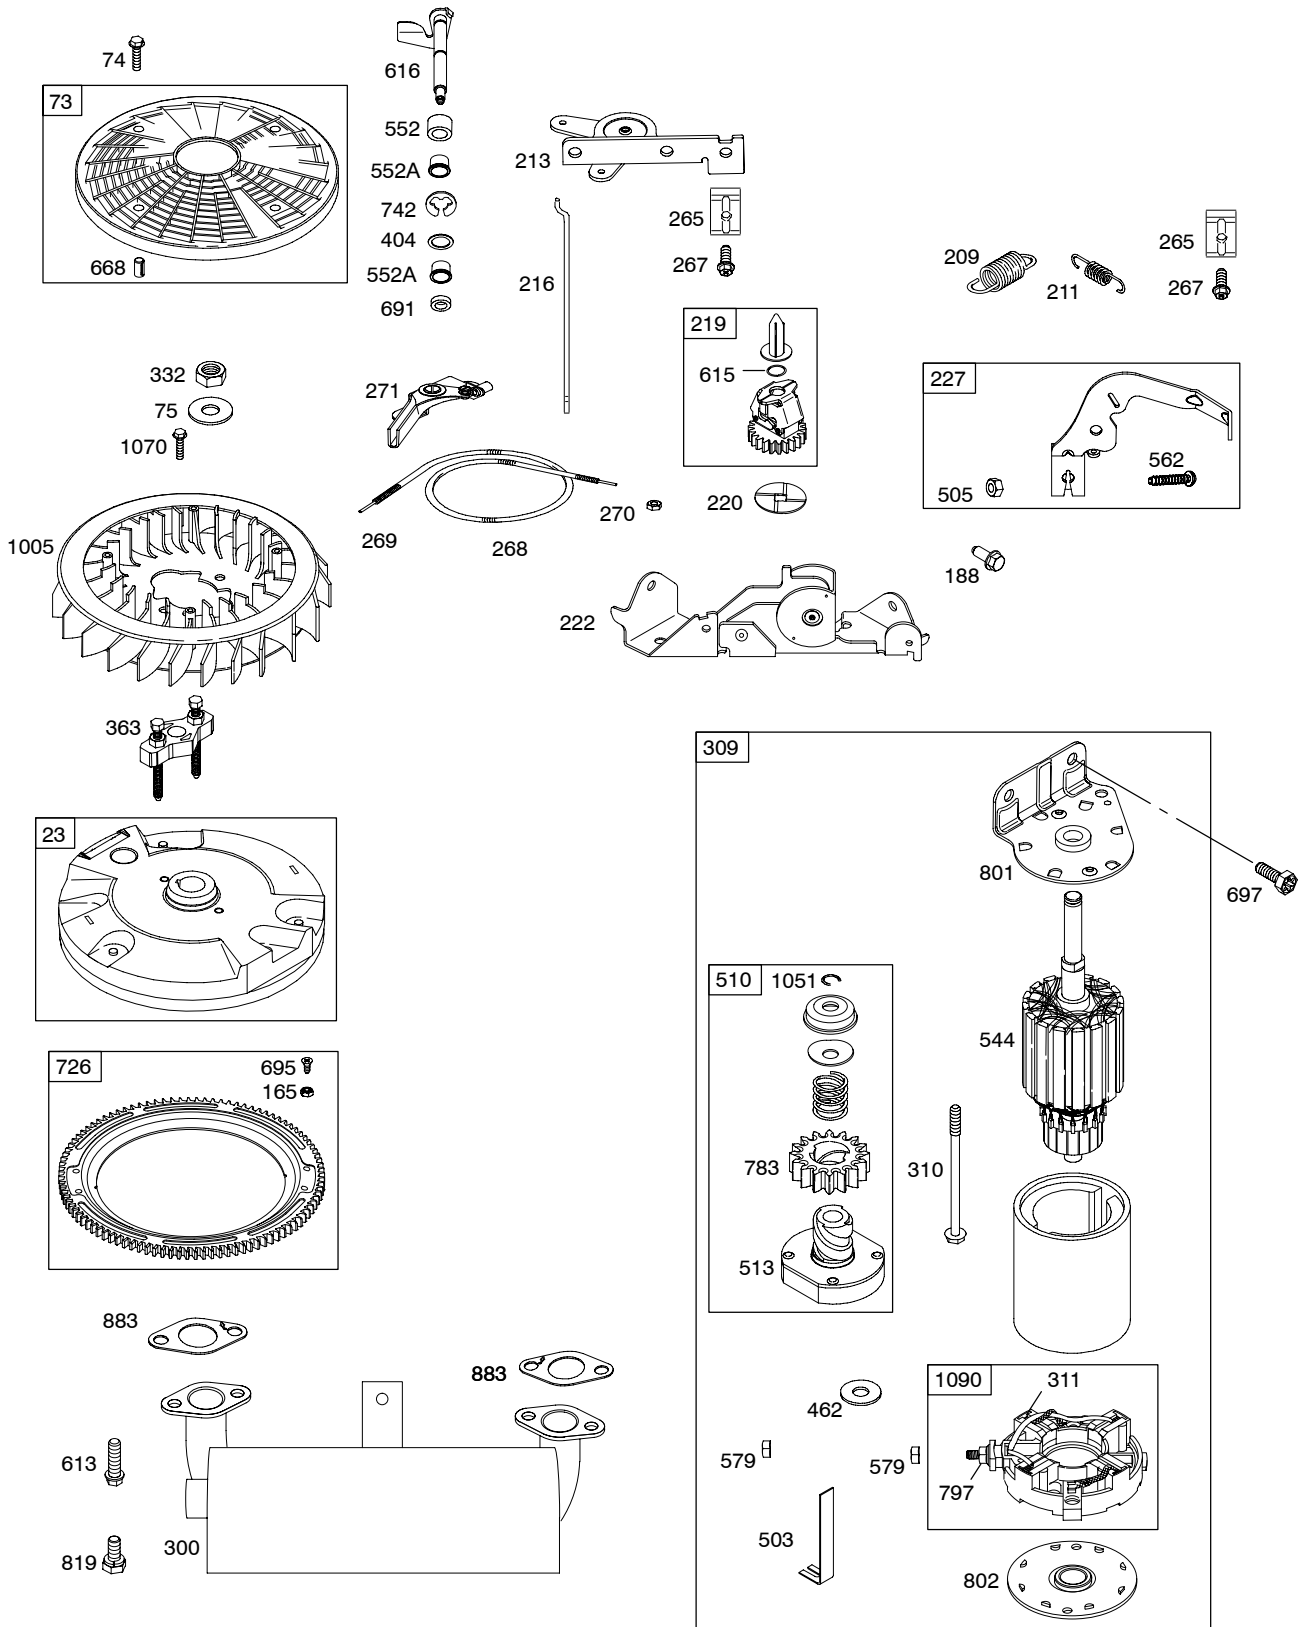

407500

Illustrations cover a range of engines. Parts shown without corresponding text may not be used on your specific engine.
5731-6 Assemblies include all parts shown in frames. 06/30/2005