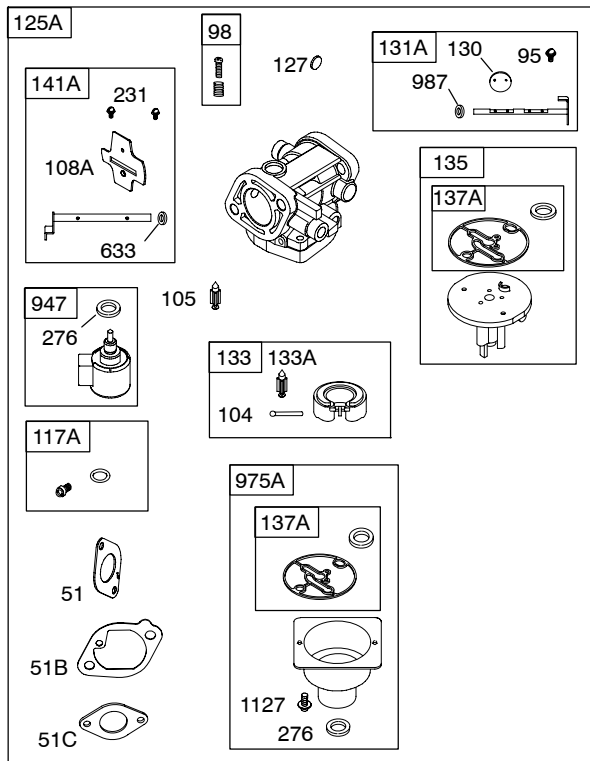

407500

Illustrations cover a range of engines. Parts shown without corresponding text may not be used on your specific engine.
5731-4 Assemblies include all parts shown in frames. 06/30/2005