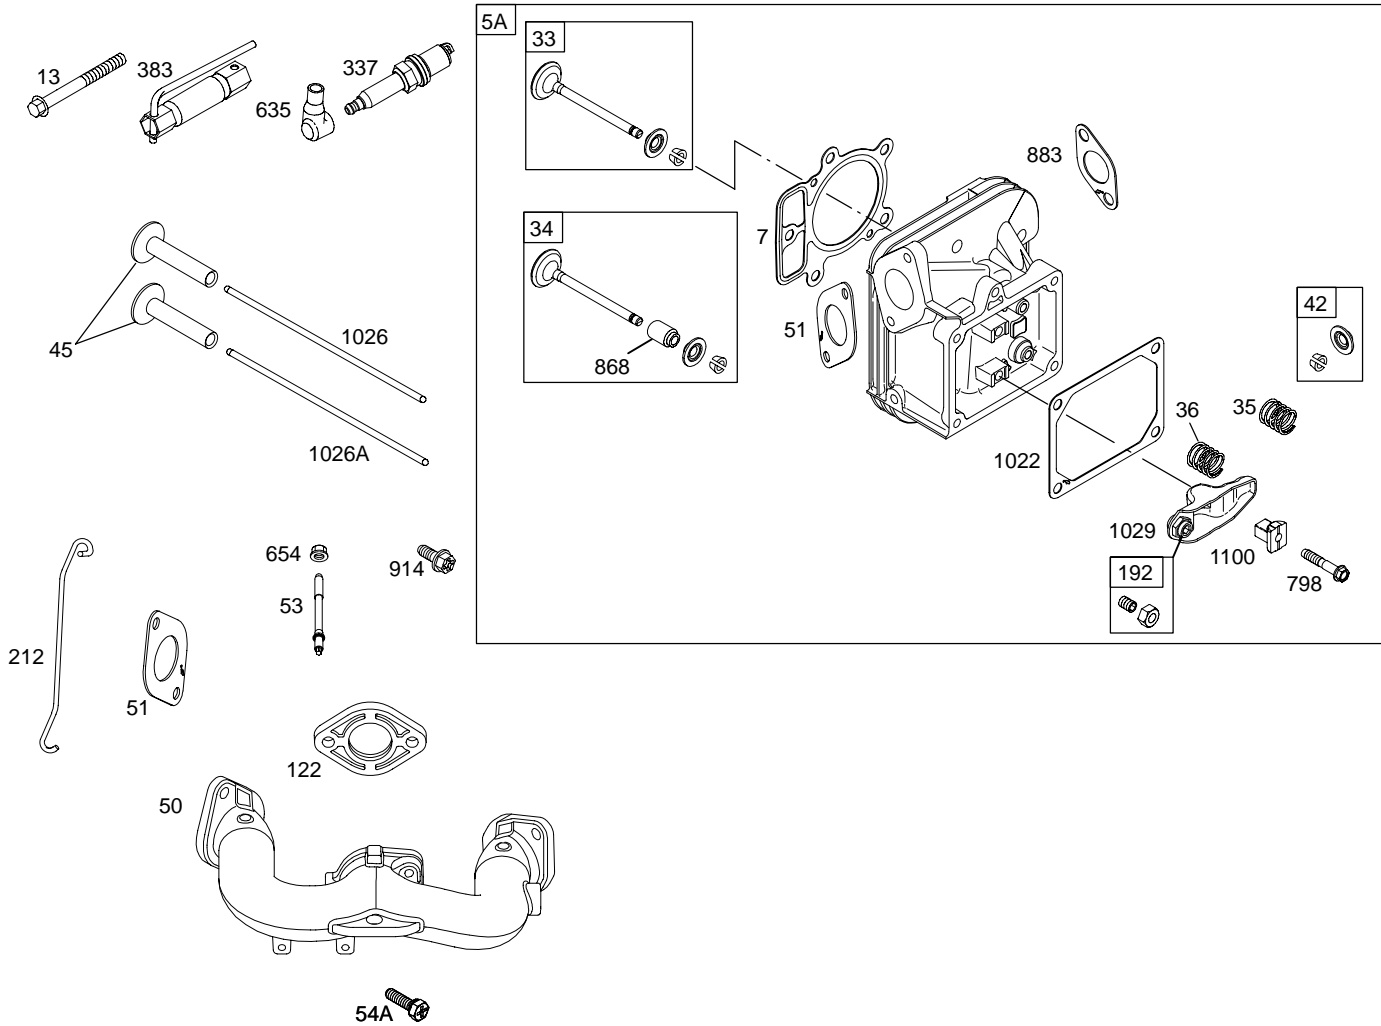

402500

Illustrated Parts List

Model Series

402500

TYPE NUMBER
0224.

TABLE OF CONTENTS

Air Cleaner	5
Alternator	7
Blower Housing/Shrouds	5
Camshaft	2
Carburetor	4
Controls	6
Crankcase Cover/Sump	2
Crankshaft	2
Cylinder	2
Cylinder Head	3
Electric Starter	6
Flywheel	6
Ignition	7
Kit/Gasket Sets	4
Lubrication	2
Pistons	2
Valves	3

0 24847 10960 3

402500

1019 LABEL KIT
 1058 OPERATOR'S MANUAL
 1330 REPAIR MANUAL

Illustrations cover a range of engines. Parts shown without corresponding text may not be used on your specific engine.
 5762-2 Assemblies include all parts shown in frames. 06/08/2004