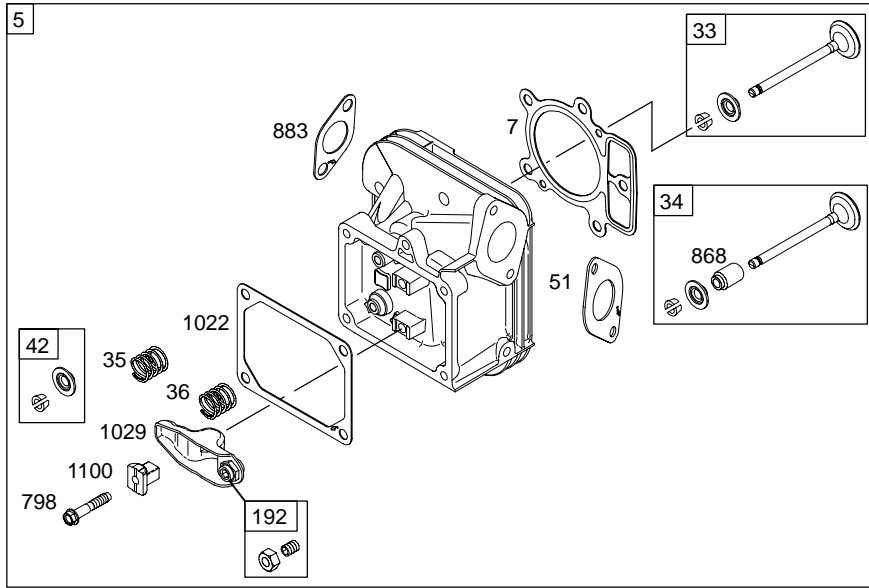

402500

Illustrated Parts List

Model Series

402500

TYPE NUMBER
0224.

TABLE OF CONTENTS

Air Cleaner	5
Alternator	7
Blower Housing/Shrouds	5
Camshaft	2
Carburetor	4
Controls	6
Crankcase Cover/Sump	2
Crankshaft	2
Cylinder	2
Cylinder Head	3
Electric Starter	6
Flywheel	6
Ignition	7
Kit/Gasket Sets	4
Lubrication	2
Pistons	2
Valves	3

0 24847 10960 3

402500

1019 LABEL KIT
 1058 OPERATOR'S MANUAL
 1330 REPAIR MANUAL

Illustrations cover a range of engines. Parts shown without corresponding text may not be used on your specific engine.
 5762-2 Assemblies include all parts shown in frames. 06/08/2004