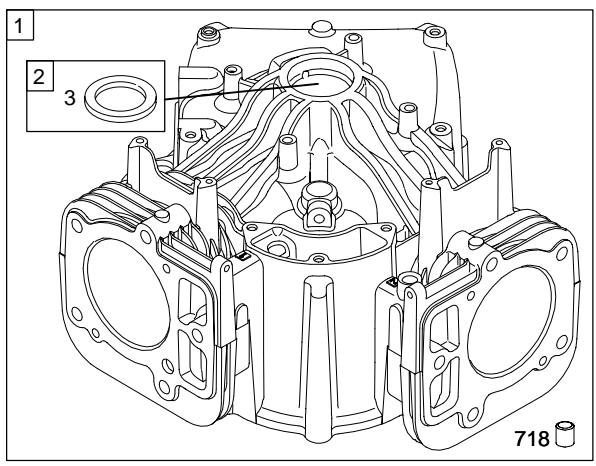

402500

1019 LABEL KIT
1058 OPERATOR'S MANUAL
1330 REPAIR MANUAL