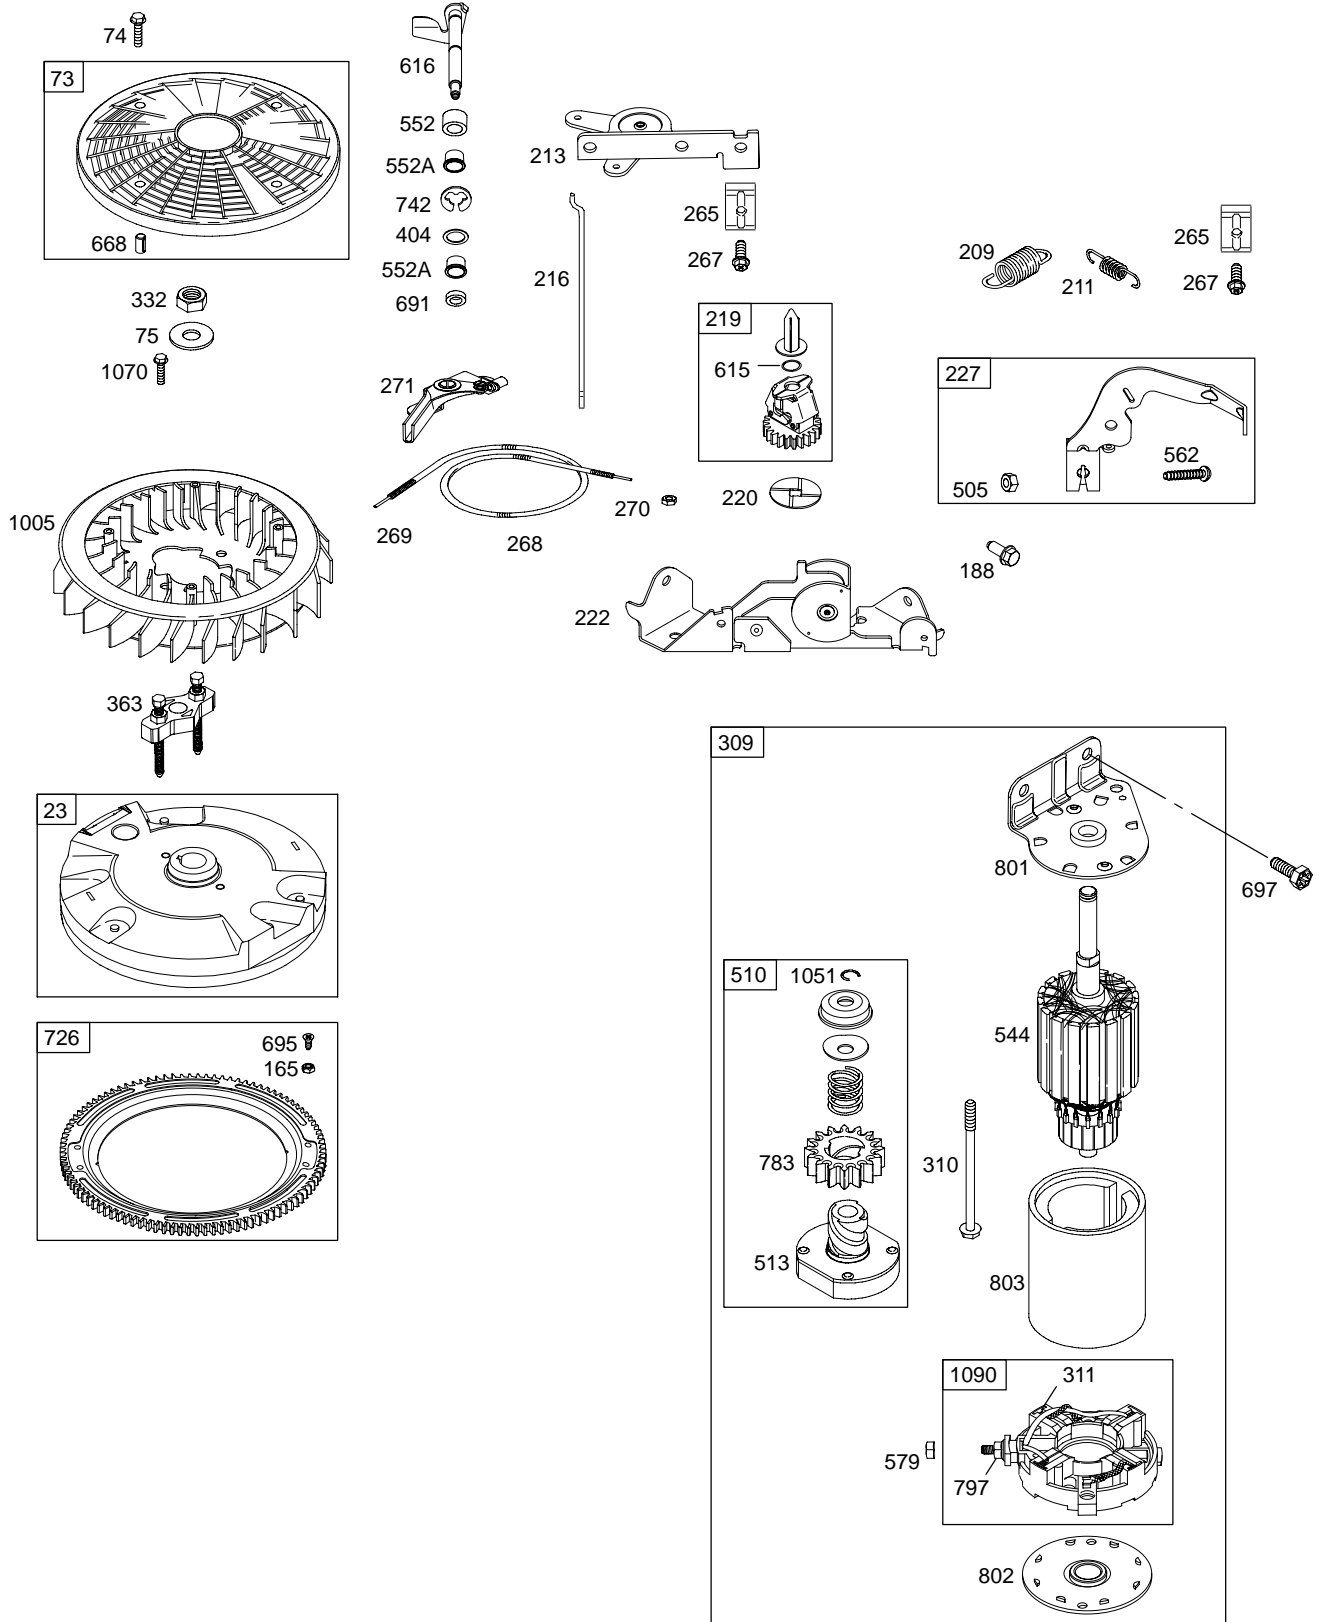

402500

Illustrations cover a range of engines. Parts shown without corresponding text may not be used on your specific engine.
5762-6 Assemblies include all parts shown in frames. 06/08/2004