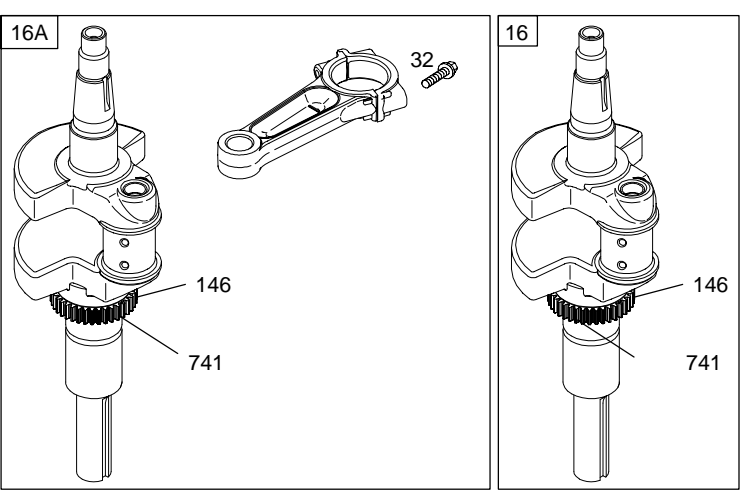

Illustrations cover a range of engines. Parts shown without corresponding text may not be used on your specific engine.
5762-2 Assemblies include all parts shown in frames. 06/08/2004