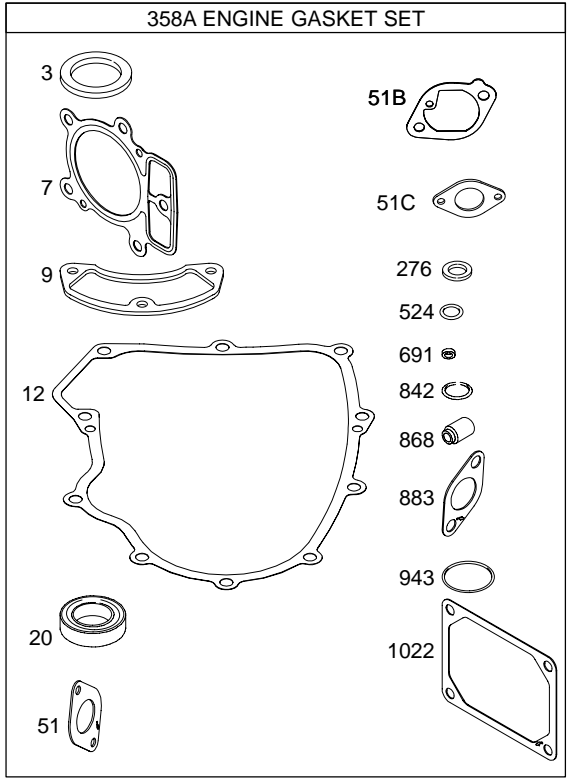

402500

Illustrated Parts List

Model Series

402500

TYPE NUMBER
0224.

TABLE OF CONTENTS

Air Cleaner	5
Alternator	7
Blower Housing/Shrouds	5
Camshaft	2
Carburetor	4
Controls	6
Crankcase Cover/Sump	2
Crankshaft	2
Cylinder	2
Cylinder Head	3
Electric Starter	6
Flywheel	6
Ignition	7
Kit/Gasket Sets	4
Lubrication	2
Pistons	2
Valves	3

0 24847 10960 3

402500

1019 LABEL KIT
 1058 OPERATOR'S MANUAL
 1330 REPAIR MANUAL

Illustrations cover a range of engines. Parts shown without corresponding text may not be used on your specific engine.
 5762-2 Assemblies include all parts shown in frames. 06/08/2004

Illustrations cover a range of engines. Parts shown without corresponding text may not be used on your specific engine.
 5762-3 Assemblies include all parts shown in frames. 06/08/2004

402500

Illustrations cover a range of engines. Parts shown without corresponding text may not be used on your specific engine.
 5762-4 Assemblies include all parts shown in frames. 06/08/2004