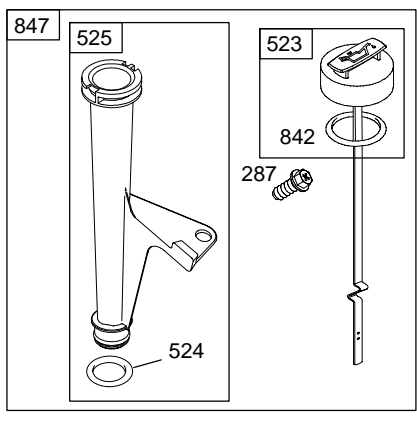

402500

1019 LABEL KIT
1058 OPERATOR'S MANUAL
1330 REPAIR MANUAL