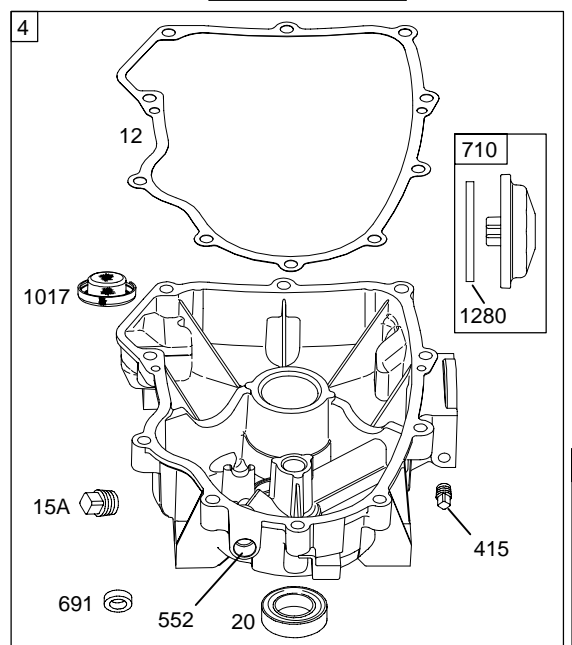

402500

1019 LABEL KIT
1058 OPERATOR'S MANUAL
1330 REPAIR MANUAL