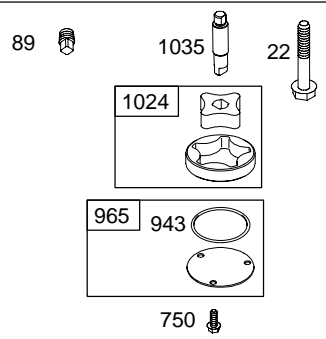

402500

Illustrated Parts List

Model Series

402500

TYPE NUMBER
0224.

TABLE OF CONTENTS

Air Cleaner	5
Alternator	7
Blower Housing/Shrouds	5
Camshaft	2
Carburetor	4
Controls	6
Crankcase Cover/Sump	2
Crankshaft	2
Cylinder	2
Cylinder Head	3
Electric Starter	6
Flywheel	6
Ignition	7
Kit/Gasket Sets	4
Lubrication	2
Pistons	2
Valves	3

0 24847 10960 3

402500

1019 LABEL KIT
 1058 OPERATOR'S MANUAL
 1330 REPAIR MANUAL

Illustrations cover a range of engines. Parts shown without corresponding text may not be used on your specific engine.
 5762-2 Assemblies include all parts shown in frames. 06/08/2004