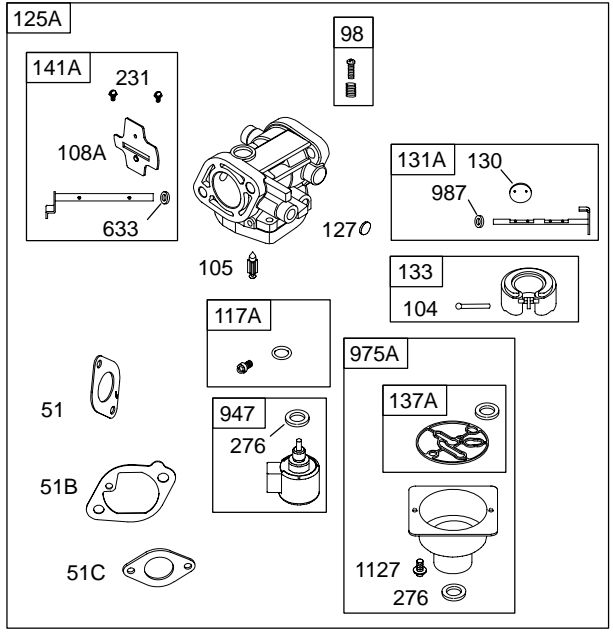

402500

Illustrated Parts List

Model Series

402500

TYPE NUMBER
0224.

TABLE OF CONTENTS

Air Cleaner	5
Alternator	7
Blower Housing/Shrouds	5
Camshaft	2
Carburetor	4
Controls	6
Crankcase Cover/Sump	2
Crankshaft	2
Cylinder	2
Cylinder Head	3
Electric Starter	6
Flywheel	6
Ignition	7
Kit/Gasket Sets	4
Lubrication	2
Pistons	2
Valves	3

0 24847 10960 3

402500

1019 LABEL KIT
 1058 OPERATOR'S MANUAL
 1330 REPAIR MANUAL

Illustrations cover a range of engines. Parts shown without corresponding text may not be used on your specific engine.
 5762-2 Assemblies include all parts shown in frames. 06/08/2004

Illustrations cover a range of engines. Parts shown without corresponding text may not be used on your specific engine.
 5762-3 Assemblies include all parts shown in frames. 06/08/2004

402500

Illustrations cover a range of engines. Parts shown without corresponding text may not be used on your specific engine.
 5762-4 Assemblies include all parts shown in frames. 06/08/2004