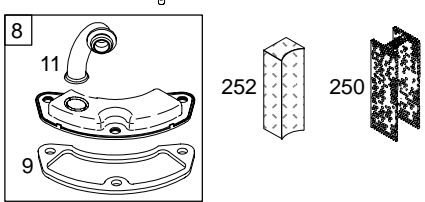

402500

1019 LABEL KIT
1058 OPERATOR'S MANUAL
1330 REPAIR MANUAL