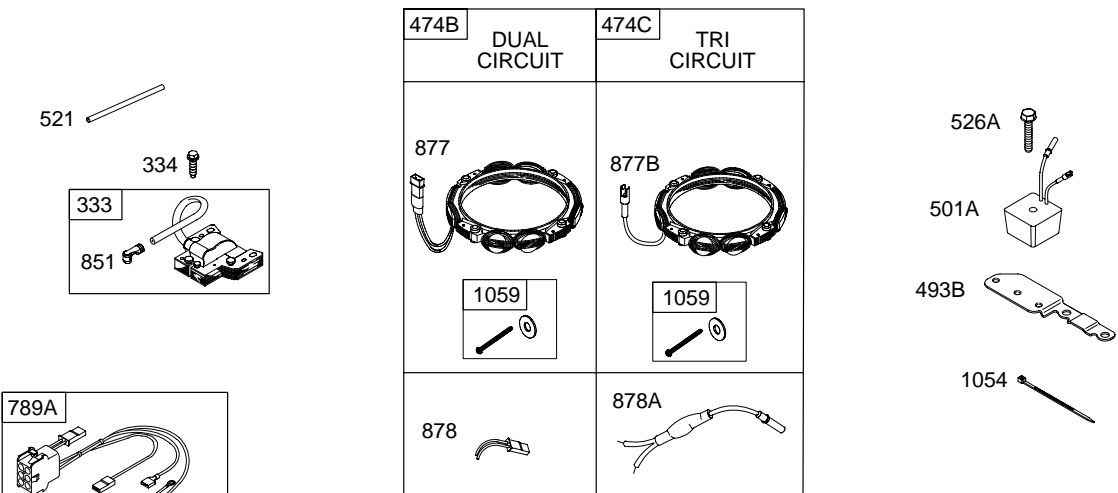

1036 EMISSION LABEL

313700

NOTE: All stators use Reference 1119 mounting screw.

NOTE: The proper flywheel part number and/or the alternator magnet size will determine the alternator type or output. See repair instruction manual for additional information.