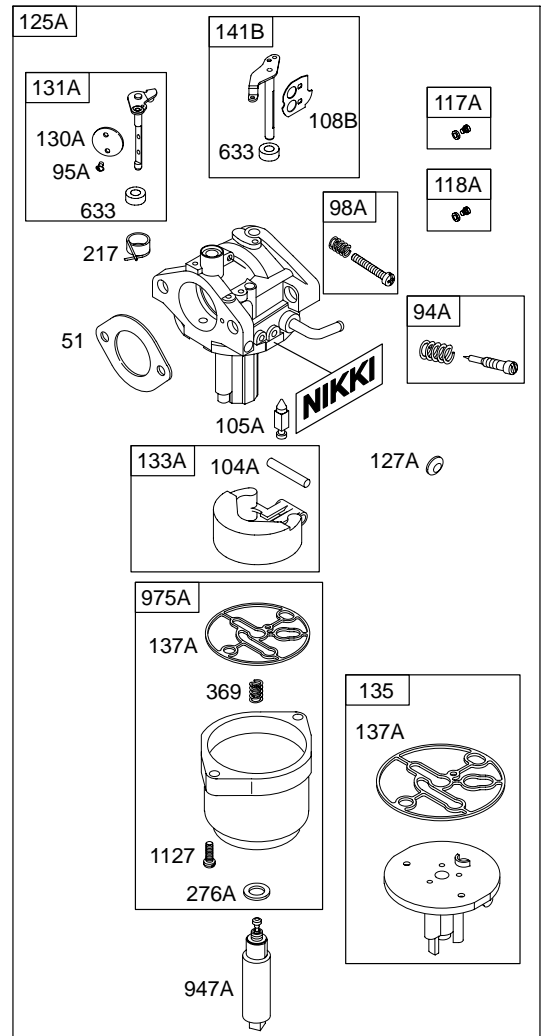

WALBRO

NIKKI