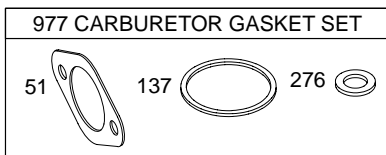

WALBRO

NIKKI