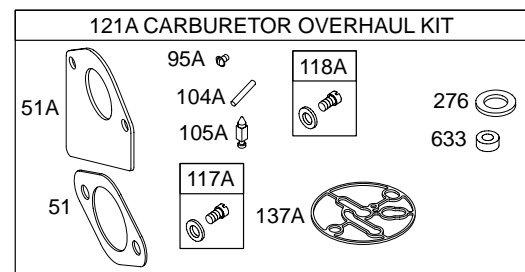

WALBRO

NIKKI