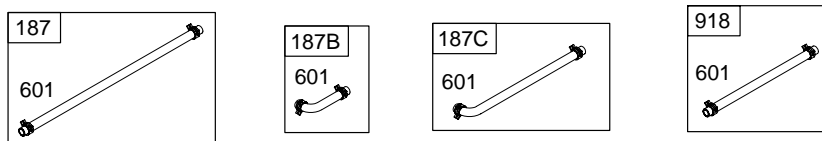

1036 EMISSION LABEL

313700

NOTE: All stators use Reference 1119 mounting screw.

NOTE: The proper flywheel part number and/or the alternator magnet size will determine the alternator type or output. See repair instruction manual for additional information.