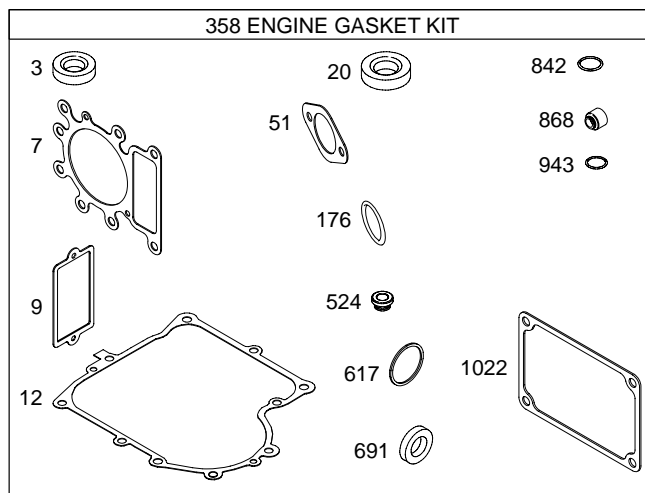

313700

1058 OPERATOR'S MANUAL

1330 REPAIR MANUAL