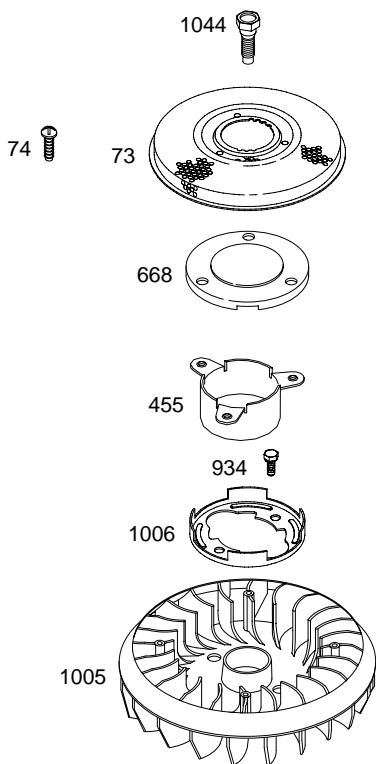

1036 EMISSION LABEL

313700

NOTE: All stators use Reference 1119 mounting screw.

NOTE: The proper flywheel part number and/or the alternator magnet size will determine the alternator type or output. See repair instruction manual for additional information.