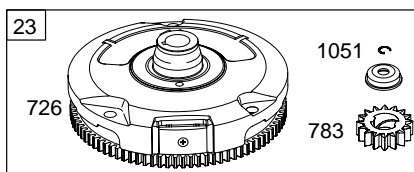

1036 EMISSION LABEL

313700

NOTE: All stators use Reference 1119 mounting screw.

NOTE: The proper flywheel part number and/or the alternator magnet size will determine the alternator type or output. See repair instruction manual for additional information.