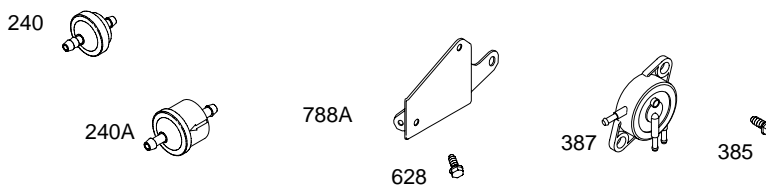

1036 EMISSION LABEL

313700

NOTE: All stators use Reference 1119 mounting screw.

NOTE: The proper flywheel part number and/or the alternator magnet size will determine the alternator type or output. See repair instruction manual for additional information.