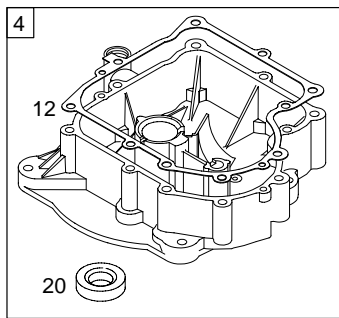

313700

1058 OPERATOR'S MANUAL

1330 REPAIR MANUAL