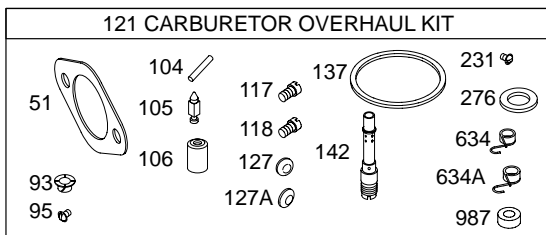

WALBRO

NIKKI