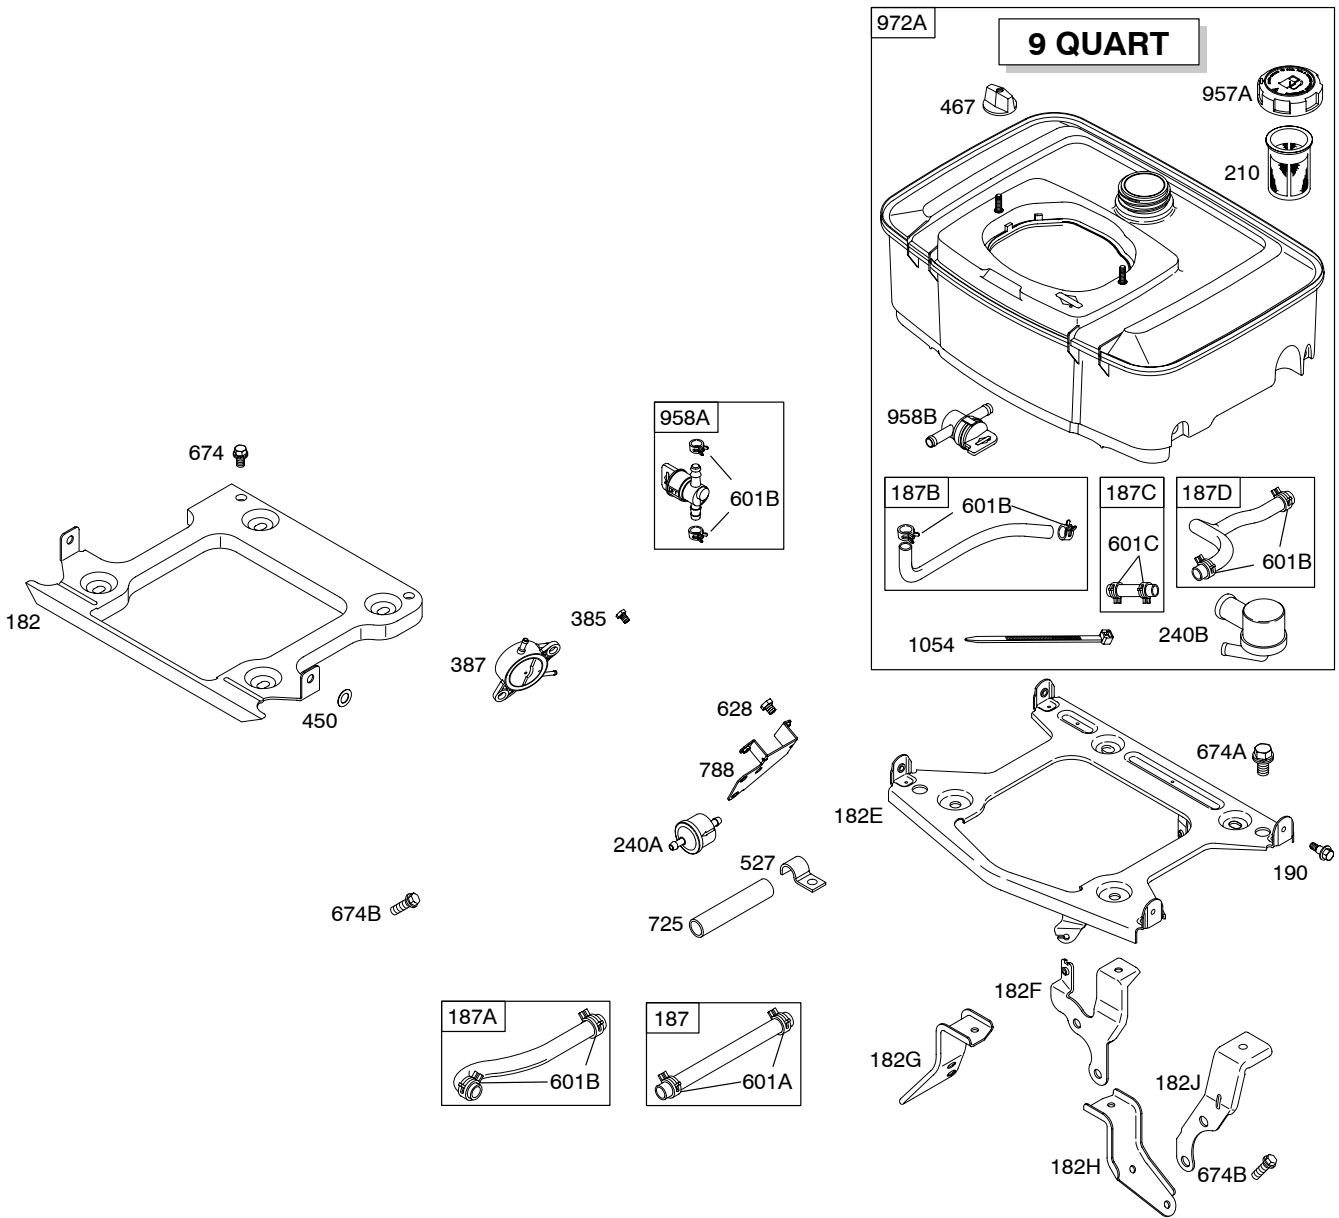

Illustrations cover a range of engines. Parts shown without corresponding text may not be used on your specific engine. 6160-9 Assemblies include all parts shown in frames. 12/16/2005