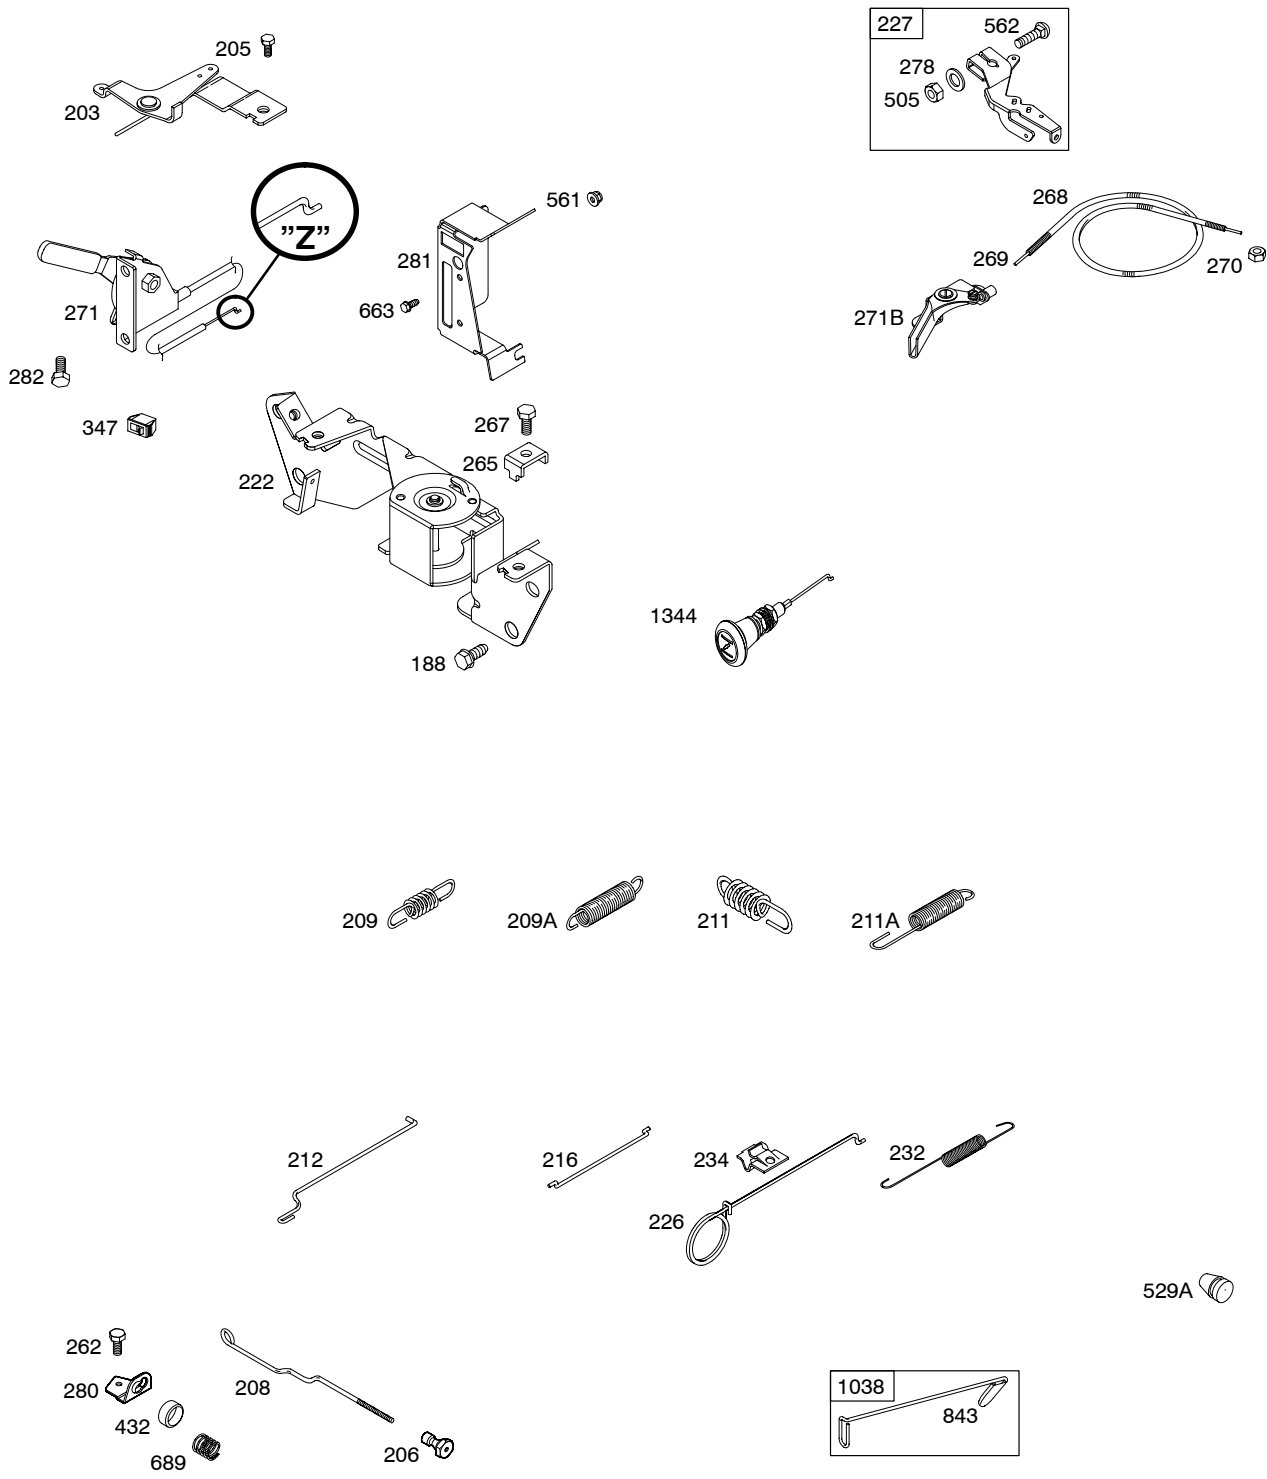

295400

Illustrations cover a range of engines. Parts shown without corresponding text may not be used on your specific engine.
6160-10 Assemblies include all parts shown in frames. 12/16/2005