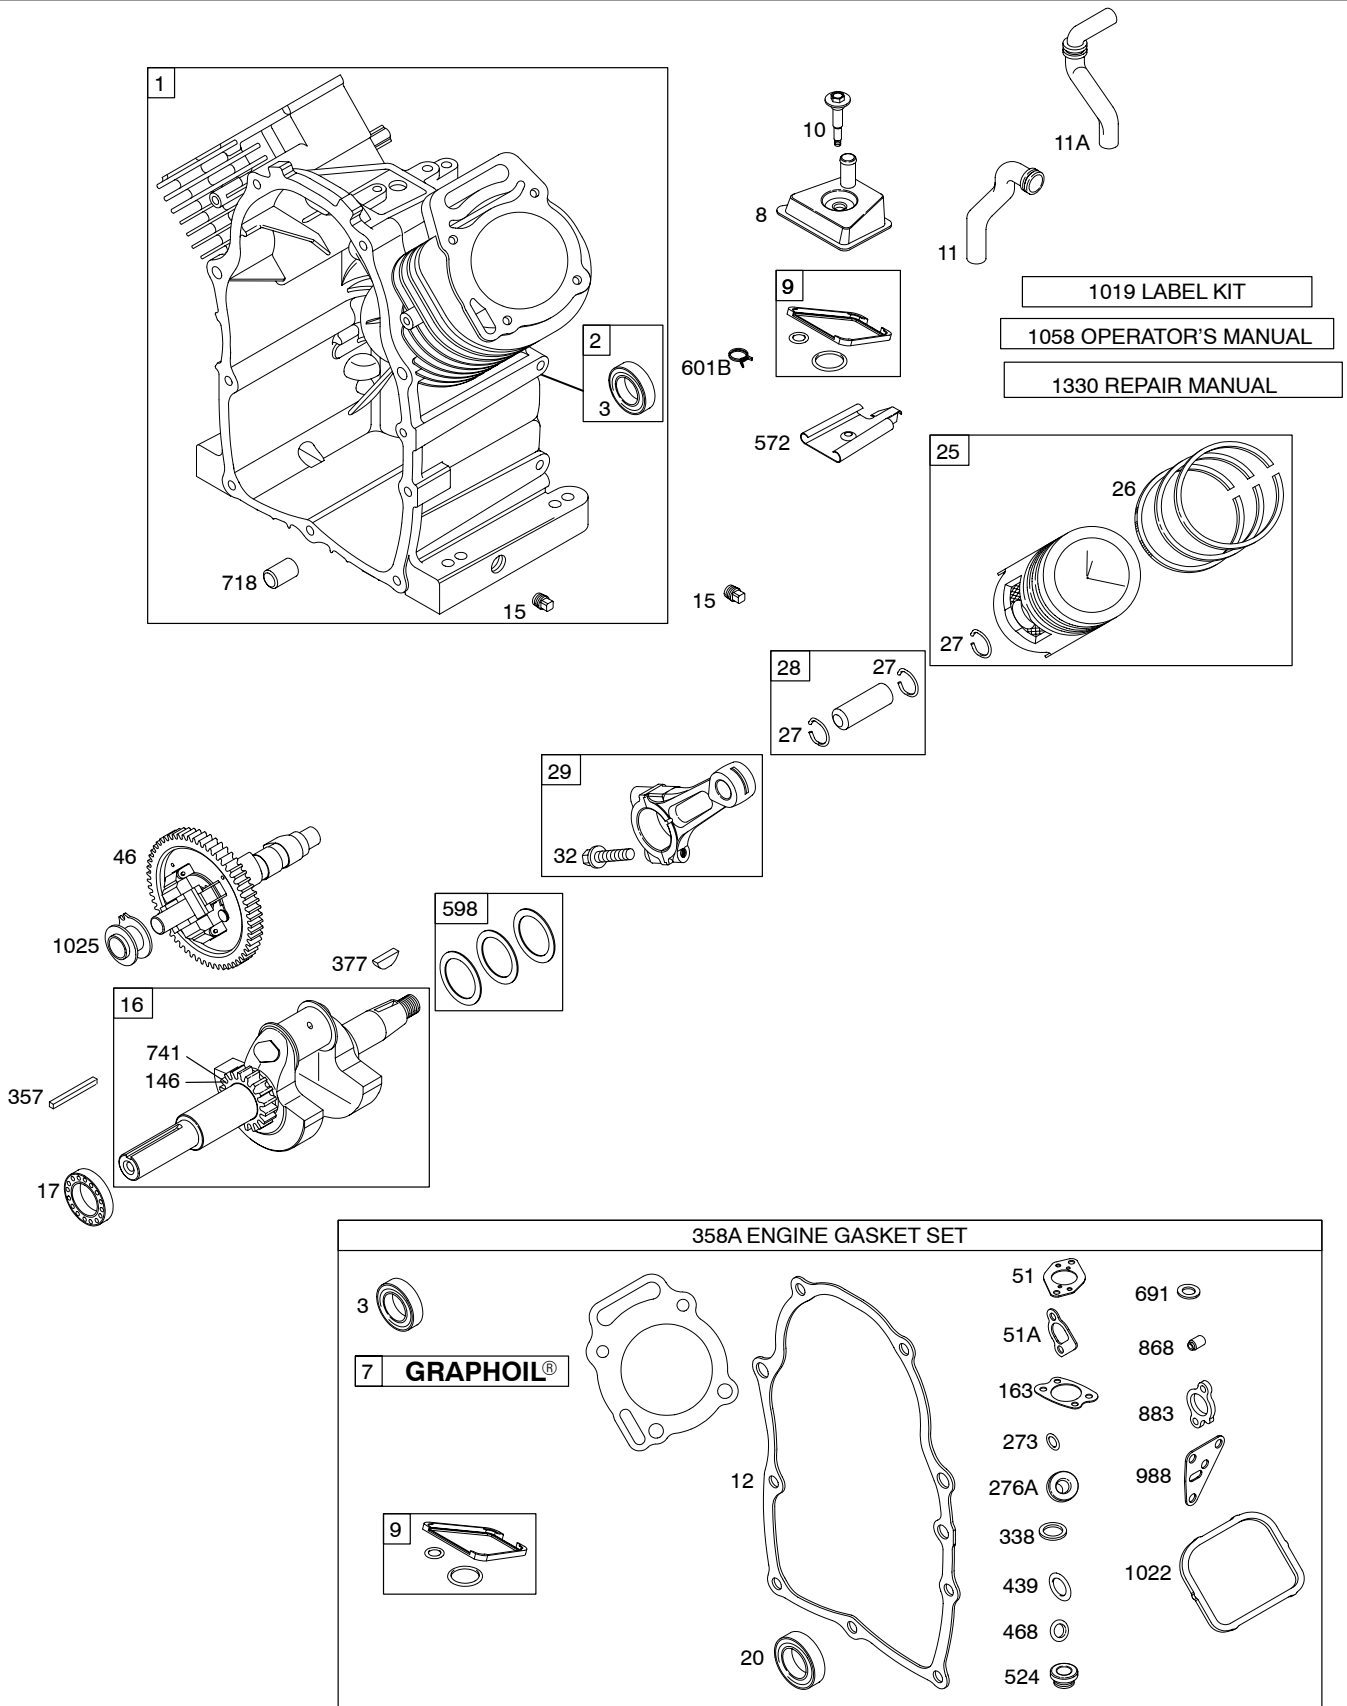

295400

Illustrated Parts List

Model Series

295400

TYPE NUMBERS
0110 through 0132.

TABLE OF CONTENTS

Air Cleaner	7
Alternator	14
Blower Housings	11
Camshaft	2
Carburetor	6
Controls	9
Crankcase Cover	4
Crankshaft	2
Cylinder	2
Cylinder Head	3
Electric Starter	15
Flywheel	12
Fuel Supply	8
Gasket Set - Engine	2
Gasket Set - Valve	3
Governor Spring	9
Ignition	14
Intake Manifold	4
Kit - Carburetor Overhaul	6
Lubrication	5
Piston, Rings, Connecting Rod	2
Rewind Starter	13
Shrouds	10
Valves	3

295400

Illustrations cover a range of engines. Parts shown without corresponding text may not be used on your specific engine.
 6160-2 Assemblies include all parts shown in frames. 12/16/2005

1095 VALVE GASKET SET