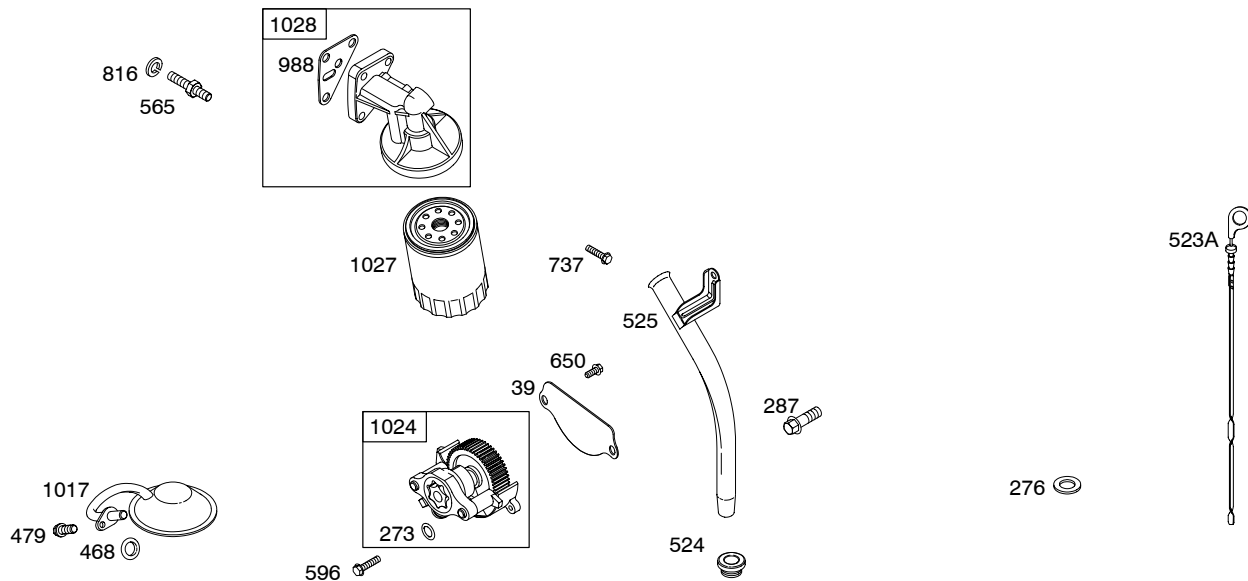

6160-5 *Illustrations cover a range of engines. Parts shown without corresponding text may not be used on your specific engine.* Assemblies include all parts shown in frames. 12/16/2005