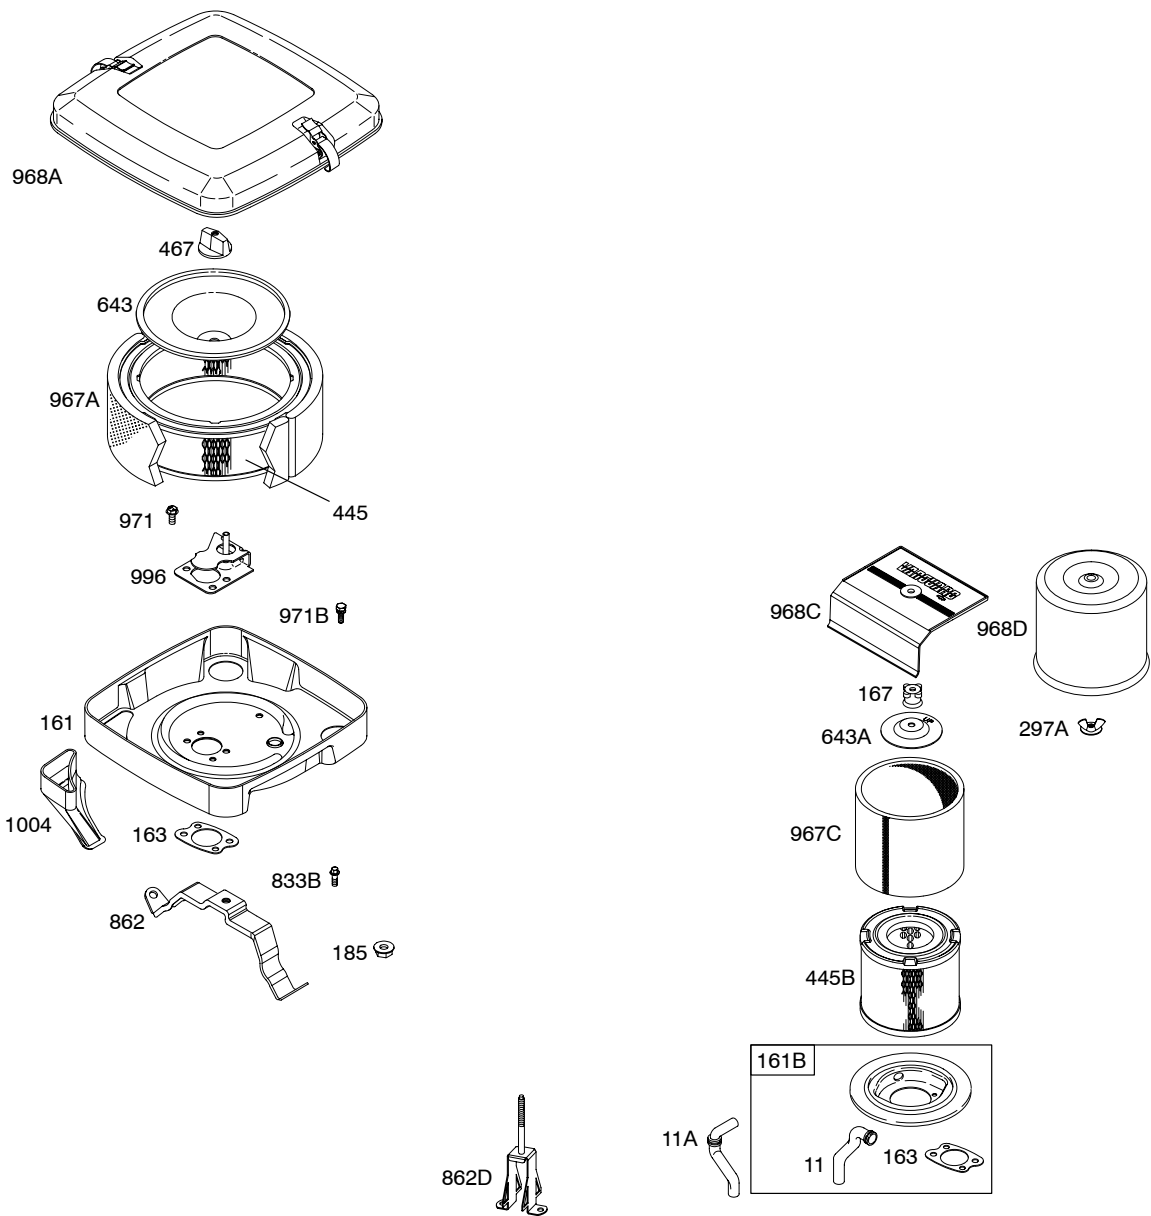

Illustrations cover a range of engines. Parts shown without corresponding text may not be used on your specific engine.
6160-7 Assemblies include all parts shown in frames. **12/16/2005**