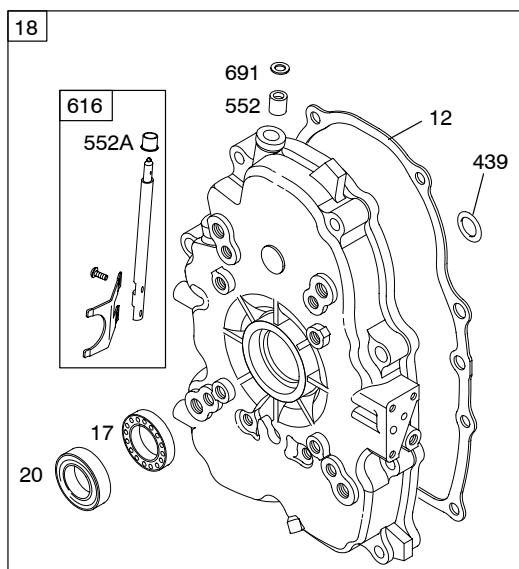

295400

Illustrations cover a range of engines. Parts shown without corresponding text may not be used on your specific engine.
6160-4 Assemblies include all parts shown in frames. 12/16/2005