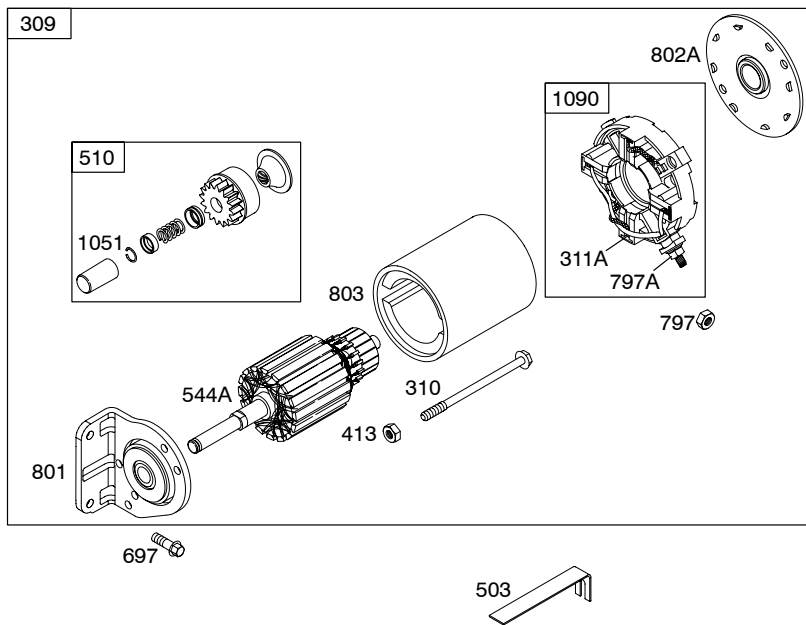

295400

Illustrations cover a range of engines. Parts shown without corresponding text may not be used on your specific engine.

295400

REF. NO.	PART NO.	DESCRIPTION	REF. NO.	PART NO.	DESCRIPTION	REF. NO.	PART NO.	DESCRIPTION
1	692178	Cylinder Assembly ----- Note ----- 841081 Cylinder Assembly Used on Type No(s). 0116, 0117.	25	807619	Piston Assembly ----- Note ----- 807809 Piston Assembly (.020" Oversize)	73A	841662	Screen-Rotating
2	808534	Kit-Bushing/Seal (Magneto Side)	26	807620	Ring Set ----- Note ----- 807810 Ring Set (.020" Oversize)	74	841441	Screw (Rotating Screen)
3	★805101s	Seal-Oil (Magneto Side)	27	690683	Lock-Piston Pin	75	691490	Washer (Flywheel)
5	809200	Head-Cylinder (Cylinder 1)	28	807621	Pin-Piston	78	690688	Screw (Flywheel Guard)
5A	809201	Head-Cylinder (Cylinder 2)	29	807900s	Rod-Connecting ----- Note ----- 807803 Rod-Connecting (.020" Undersize)	91	807919	Body-Upper Carburetor
7★△806085s		Gasket-Cylinder Head	32	690698	Screw (Connecting Rod)	94	●808257	Kit-Idle Mixture
8	808984	Breather Assembly	33	807681	Valve-Exhaust	95	690718	Screw (Throttle Valve)
9	★809094	Gasket-Breather	34	807680	Valve-Intake	97	809007	Shaft-Throttle
10	690751	Screw (Breather Assembly)	35	692084	Spring-Valve (Intake)	98	808177	Kit-Idle Speed
11	691556	Tube-Breather	36	692084	Spring-Valve (Exhaust)	102A	●692077	Gasket-Carburetor Body
11A	806083s	Tube-Breather	37	841309	Guard-Flywheel	104	●690723	Pin-Float Hinge
12	★691684	Gasket-Crankcase	39	690745	Deflector-Oil	105A	805620	Valve-Float Needle
13	692059	Screw (Cylinder Head)	40	692058	Retainer-Valve	108A	690719	Valve-Choke
15	690946	Plug-Oil Drain	42	807683	Keeper-Valve	109	809096	Shaft-Choke
16	692161	Crankshaft ----- Note ----- 692163 Crankshaft Used on Type No(s). 0111, 0112, 0126. 808740 Crankshaft Used on Type No(s). 0118.	45	690977	Tappet-Valve	117B	●806652	Jet-Main (Standard)
17	690752	Bearing-Ball	46	691557	Camshaft	118	690741	Jet-Main (High Altitude)
18	808847	Cover-Crankcase	50	690754	Manifold-Intake			----- Note ----- 842238 Jet-Main (High Altitude) Used on Type No(s). 0111, 0112, 0117, 0118, 0119, 0123.
20	★805049s	Seal-Oil (PTO Side)	51	★691694	Gasket-Intake (Manifold To Carburetor)	119	690720	Screw (Upper To Lower Carburetor Body)
22	807362	Screw (Crankcase Cover/Sump)	51A	★△692035	Gasket-Intake	121B	809021	Kit-Carburetor Overhaul
23	841908	Flywheel ----- Note ----- 841825 Flywheel Used on Type No(s). 0110, 0111, 0116, 0117, 0118, 0123, 0126, 0132. 841657 Flywheel Used on Type No(s). 0119.	54	690676	Screw (Intake Manifold)	122A	690691	Spacer-Carburetor
			55	691568	Housing-Rewind Starter	125B	809010	Carburetor ----- Note ----- 809008 Carburetor Used on Type No(s). 0111, 0112, 0117, 0118, 0119, 0123.
			56	692085	Pulley-Starter	130A	690726	Valve-Throttle
			57	692086	Spring-Rewind Starter	133A	806961	Float-Carburetor
			58	66574	Rope-Starter	142A	●690725	Nozzle-Carburetor (Standard)
			59	805957	Insert-Grip	146	691639	Key-Timing
			60	808167	Grip-Starter Rope	151	841185	Stud (Exhaust Manifold)
			65A	841233	Screw (Rewind Starter)			
			73	841440	Screen-Rotating Used on Type No(s). 0132.			

★ Included in Engine Gasket Set-Ref. No. 358A.

● Included in Carburetor Overhaul Kit-Ref. No. 121B.

◆ Included in Carburetor Gasket Set-Ref. No. 977.

△ Included in Valve Gasket Set-Ref. No. 1095.

Illustrations cover a range of engines. Parts shown without corresponding text may not be used on your specific engine.

6160-17

Assemblies include all parts shown in frames.

12/16/2005