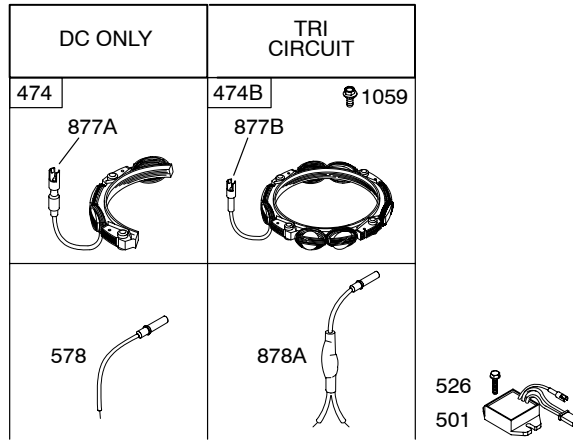

28CH00

Illustrated Parts List

Model Series

28CH00

TYPE NUMBERS
0036, 0110, 0111, 0112.

TABLE OF CONTENTS

Air Cleaner	5
Alternator	7
Blower Housing	5
Camshaft	2
Carburetor	4
Controls	7
Crankshaft	2
Cylinder	2
Cylinder Head	3
Electric Starter	7
Engine Sump	2
Exhaust System	5
Flywheel	6
Fuel Supply	4
Gasket Set - Engine	2
Gasket Set - Valve	3
Governor Spring	7
Ignition	7
Intake Manifold	3
Kit - Carburetor Overhaul.	4
Lubrication	3
Piston, Rings, Connecting Rod	2
Rewind Starter	6
Valves	3

28CH00

Illustrations cover a range of engines. Parts shown without corresponding text may not be used on your specific engine.

1036 EMISSION LABEL

28CH00

NOTE: All stators use a No. 1119 mounting screw. 

NOTE: The proper flywheel part number and/or the alternator magnet size will determine the alternator type or output. See repair instruction manual for additional information.