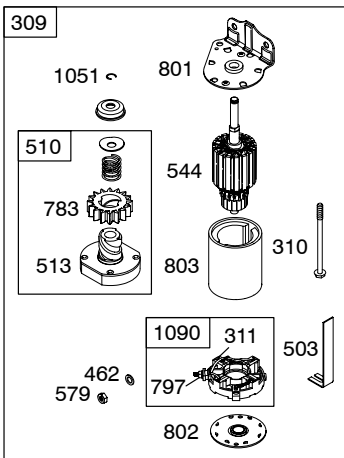

28CH00

Illustrations cover a range of engines. Parts shown without corresponding text may not be used on your specific engine.

1036 EMISSION LABEL

28CH00

NOTE: All stators use a No. 1119 mounting screw. 

NOTE: The proper flywheel part number and/or the alternator magnet size will determine the alternator type or output. See repair instruction manual for additional information.