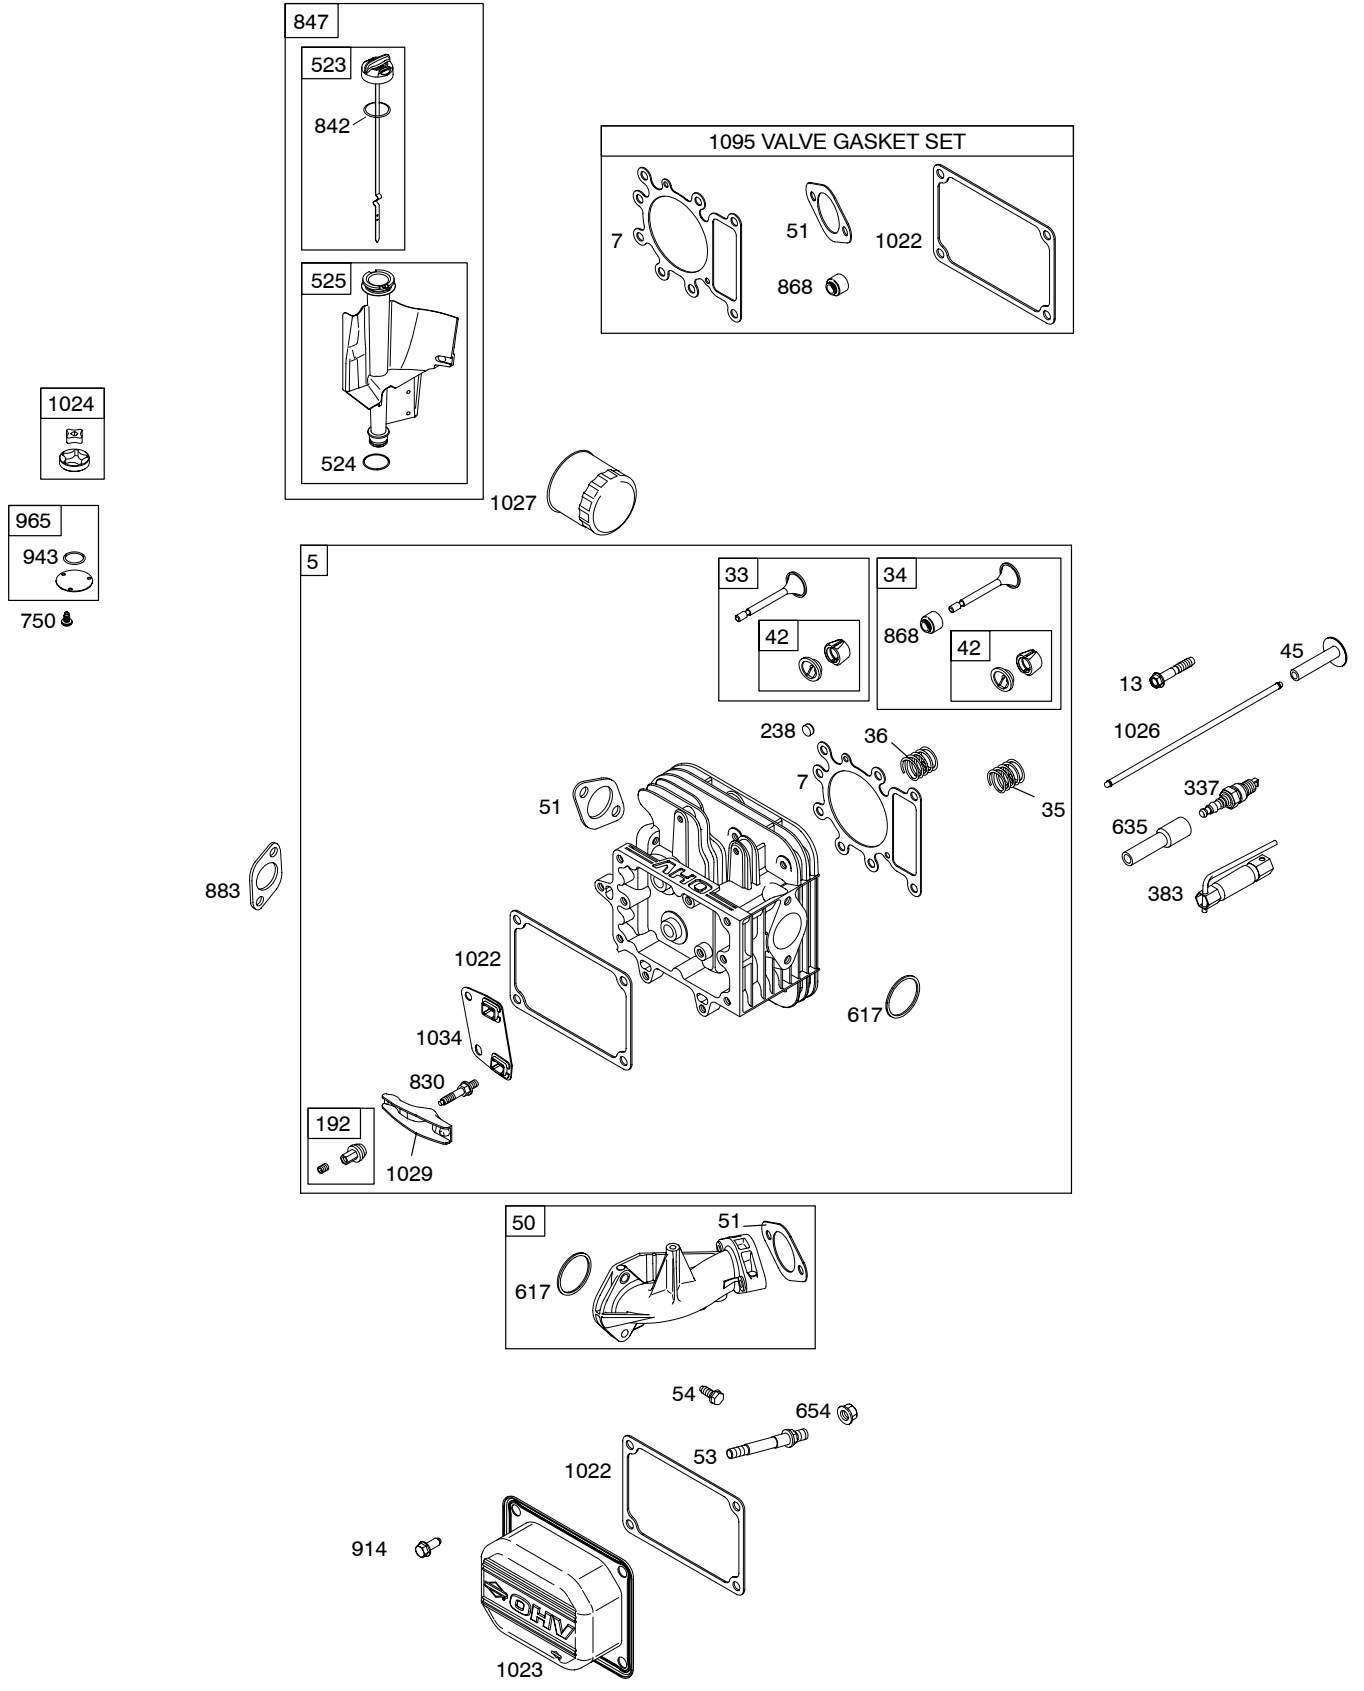

28CH00

Illustrated Parts List

Model Series

28CH00

TYPE NUMBERS
0036, 0110, 0111, 0112.

TABLE OF CONTENTS

Air Cleaner	5
Alternator	7
Blower Housing	5
Camshaft	2
Carburetor	4
Controls	7
Crankshaft	2
Cylinder	2
Cylinder Head	3
Electric Starter	7
Engine Sump	2
Exhaust System	5
Flywheel	6
Fuel Supply	4
Gasket Set - Engine	2
Gasket Set - Valve	3
Governor Spring	7
Ignition	7
Intake Manifold	3
Kit - Carburetor Overhaul.	4
Lubrication	3
Piston, Rings, Connecting Rod	2
Rewind Starter	6
Valves	3

28CH00

Illustrations cover a range of engines. Parts shown without corresponding text may not be used on your specific engine. 5330-2 Assemblies include all parts shown in frames. 12/05/2005

Illustrations cover a range of engines. Parts shown without corresponding text may not be used on your specific engine.
 5330-3 Assemblies include all parts shown in frames. 12/05/2005

28CH00

Illustrations cover a range of engines. Parts shown without corresponding text may not be used on your specific engine.

1036 EMISSION LABEL

28CH00

NOTE: All stators use a No. 1119 mounting screw. 

NOTE: The proper flywheel part number and/or the alternator magnet size will determine the alternator type or output. See repair instruction manual for additional information.