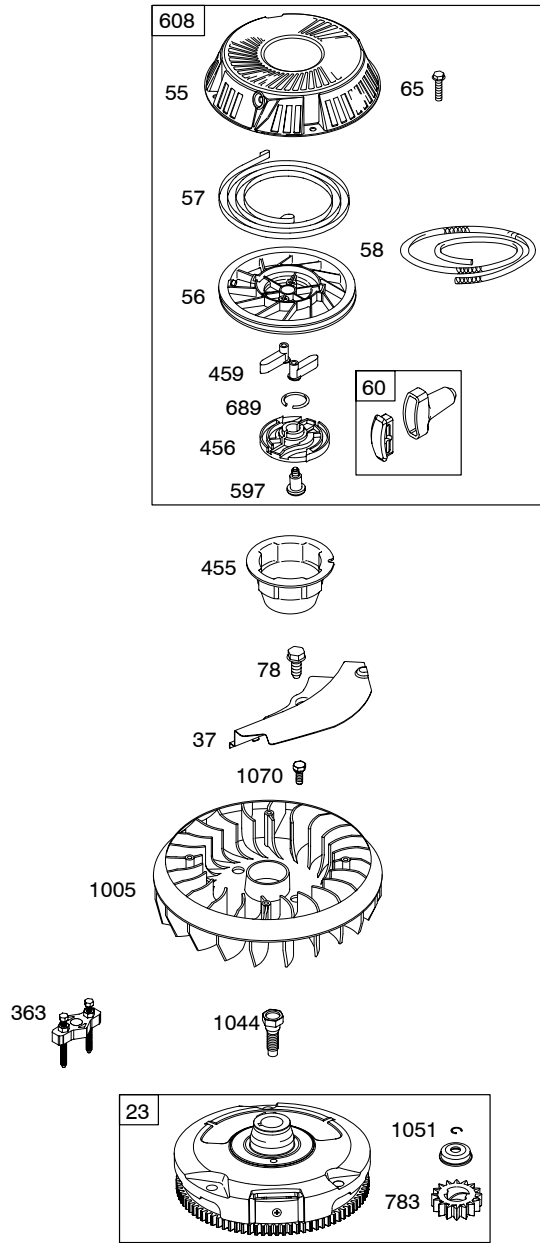

28CH00

Illustrated Parts List

Model Series

28CH00

TYPE NUMBERS
0036, 0110, 0111, 0112.

TABLE OF CONTENTS

Air Cleaner	5
Alternator	7
Blower Housing	5
Camshaft	2
Carburetor	4
Controls	7
Crankshaft	2
Cylinder	2
Cylinder Head	3
Electric Starter	7
Engine Sump	2
Exhaust System	5
Flywheel	6
Fuel Supply	4
Gasket Set - Engine	2
Gasket Set - Valve	3
Governor Spring	7
Ignition	7
Intake Manifold	3
Kit - Carburetor Overhaul.	4
Lubrication	3
Piston, Rings, Connecting Rod	2
Rewind Starter	6
Valves	3

28CH00

Illustrations cover a range of engines. Parts shown without corresponding text may not be used on your specific engine.

1036 EMISSION LABEL

28CH00

NOTE: All stators use a No. 1119 mounting screw. 

NOTE: The proper flywheel part number and/or the alternator magnet size will determine the alternator type or output. See repair instruction manual for additional information.