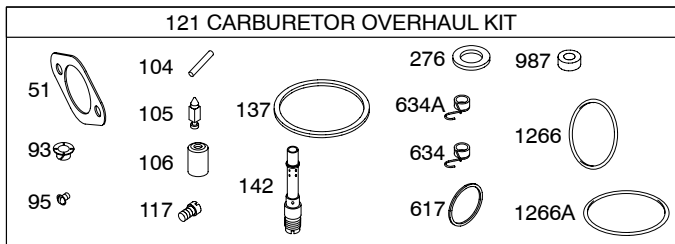

28CH00

Illustrated Parts List

Model Series

28CH00

TYPE NUMBERS
0036, 0110, 0111, 0112.

TABLE OF CONTENTS

Air Cleaner	5
Alternator	7
Blower Housing	5
Camshaft	2
Carburetor	4
Controls	7
Crankshaft	2
Cylinder	2
Cylinder Head	3
Electric Starter	7
Engine Sump	2
Exhaust System	5
Flywheel	6
Fuel Supply	4
Gasket Set - Engine	2
Gasket Set - Valve	3
Governor Spring	7
Ignition	7
Intake Manifold	3
Kit - Carburetor Overhaul.	4
Lubrication	3
Piston, Rings, Connecting Rod	2
Rewind Starter	6
Valves	3

28CH00

Illustrations cover a range of engines. Parts shown without corresponding text may not be used on your specific engine. 5330-2 Assemblies include all parts shown in frames. 12/05/2005

Illustrations cover a range of engines. Parts shown without corresponding text may not be used on your specific engine.
 5330-3 Assemblies include all parts shown in frames. 12/05/2005

28CH00

Illustrations cover a range of engines. Parts shown without corresponding text may not be used on your specific engine.

1036 EMISSION LABEL

28CH00

NOTE: All stators use a No. 1119 mounting screw. 

NOTE: The proper flywheel part number and/or the alternator magnet size will determine the alternator type or output. See repair instruction manual for additional information.