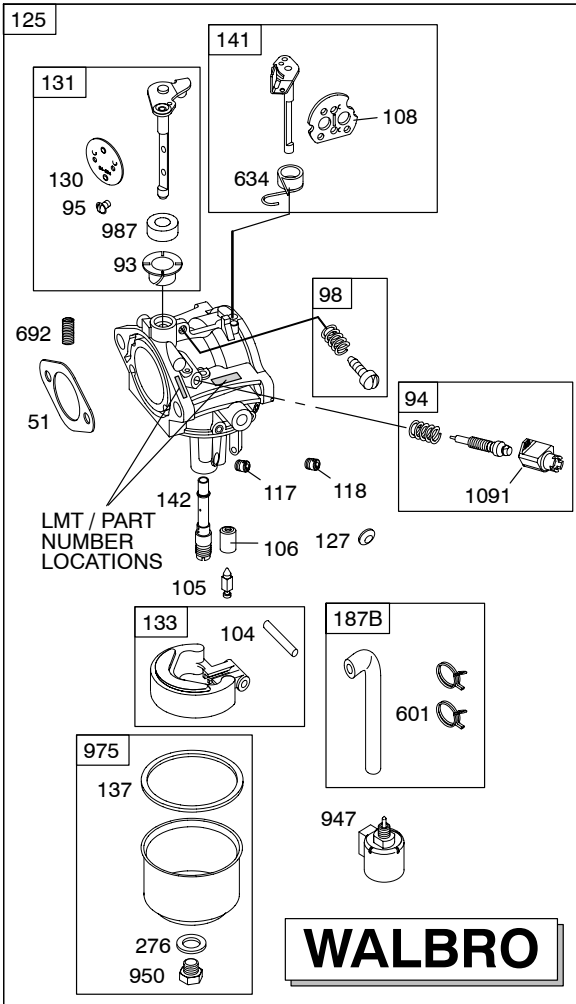

28CH00

Illustrated Parts List

Model Series

28CH00

TYPE NUMBERS
0036, 0110, 0111, 0112.

TABLE OF CONTENTS

Air Cleaner	5
Alternator	7
Blower Housing	5
Camshaft	2
Carburetor	4
Controls	7
Crankshaft	2
Cylinder	2
Cylinder Head	3
Electric Starter	7
Engine Sump	2
Exhaust System	5
Flywheel	6
Fuel Supply	4
Gasket Set - Engine	2
Gasket Set - Valve	3
Governor Spring	7
Ignition	7
Intake Manifold	3
Kit - Carburetor Overhaul.	4
Lubrication	3
Piston, Rings, Connecting Rod	2
Rewind Starter	6
Valves	3

28CH00

Illustrations cover a range of engines. Parts shown without corresponding text may not be used on your specific engine.

1036 EMISSION LABEL

28CH00

NOTE: All stators use a No. 1119 mounting screw. 

NOTE: The proper flywheel part number and/or the alternator magnet size will determine the alternator type or output. See repair instruction manual for additional information.