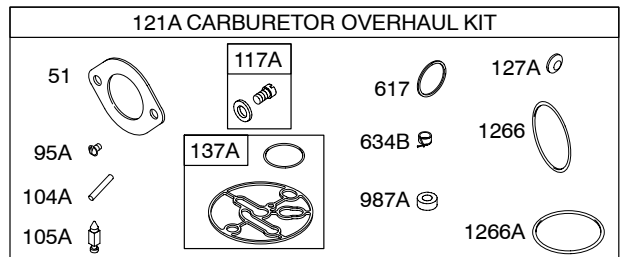

28CH00

Illustrated Parts List

Model Series

28CH00

TYPE NUMBERS
0036, 0110, 0111, 0112.

TABLE OF CONTENTS

Air Cleaner	5
Alternator	7
Blower Housing	5
Camshaft	2
Carburetor	4
Controls	7
Crankshaft	2
Cylinder	2
Cylinder Head	3
Electric Starter	7
Engine Sump	2
Exhaust System	5
Flywheel	6
Fuel Supply	4
Gasket Set - Engine	2
Gasket Set - Valve	3
Governor Spring	7
Ignition	7
Intake Manifold	3
Kit - Carburetor Overhaul.	4
Lubrication	3
Piston, Rings, Connecting Rod	2
Rewind Starter	6
Valves	3

28CH00

Illustrations cover a range of engines. Parts shown without corresponding text may not be used on your specific engine. 5330-2 Assemblies include all parts shown in frames. 12/05/2005

Illustrations cover a range of engines. Parts shown without corresponding text may not be used on your specific engine.
 5330-3 Assemblies include all parts shown in frames. 12/05/2005

28CH00

Illustrations cover a range of engines. Parts shown without corresponding text may not be used on your specific engine.

1036 EMISSION LABEL

28CH00

NOTE: All stators use a No. 1119 mounting screw. 

NOTE: The proper flywheel part number and/or the alternator magnet size will determine the alternator type or output. See repair instruction manual for additional information.