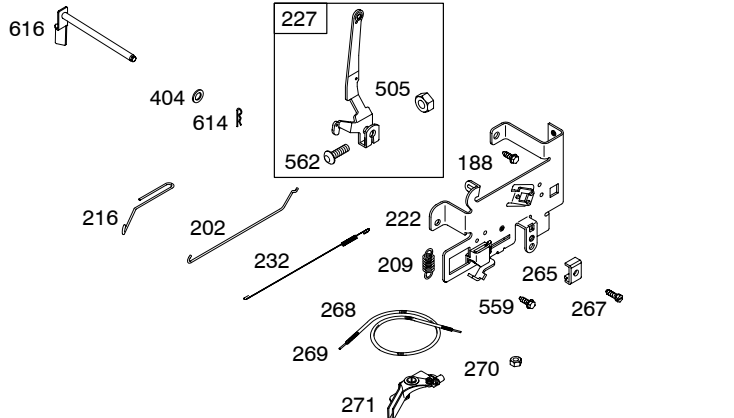

28CH00

Illustrated Parts List

Model Series

28CH00

TYPE NUMBERS
0036, 0110, 0111, 0112.

TABLE OF CONTENTS

Air Cleaner	5
Alternator	7
Blower Housing	5
Camshaft	2
Carburetor	4
Controls	7
Crankshaft	2
Cylinder	2
Cylinder Head	3
Electric Starter	7
Engine Sump	2
Exhaust System	5
Flywheel	6
Fuel Supply	4
Gasket Set - Engine	2
Gasket Set - Valve	3
Governor Spring	7
Ignition	7
Intake Manifold	3
Kit - Carburetor Overhaul.	4
Lubrication	3
Piston, Rings, Connecting Rod	2
Rewind Starter	6
Valves	3

28CH00

Illustrations cover a range of engines. Parts shown without corresponding text may not be used on your specific engine. 5330-2 Assemblies include all parts shown in frames. 12/05/2005

Illustrations cover a range of engines. Parts shown without corresponding text may not be used on your specific engine.
 5330-3 Assemblies include all parts shown in frames. 12/05/2005

28CH00

Illustrations cover a range of engines. Parts shown without corresponding text may not be used on your specific engine.

1036 EMISSION LABEL

28CH00

NOTE: All stators use a No. 1119 mounting screw. 

NOTE: The proper flywheel part number and/or the alternator magnet size will determine the alternator type or output. See repair instruction manual for additional information.