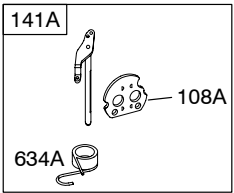

28CH00

Illustrated Parts List

Model Series

28CH00

TYPE NUMBERS
0036, 0110, 0111, 0112.

TABLE OF CONTENTS

Air Cleaner	5
Alternator	7
Blower Housing	5
Camshaft	2
Carburetor	4
Controls	7
Crankshaft	2
Cylinder	2
Cylinder Head	3
Electric Starter	7
Engine Sump	2
Exhaust System	5
Flywheel	6
Fuel Supply	4
Gasket Set - Engine	2
Gasket Set - Valve	3
Governor Spring	7
Ignition	7
Intake Manifold	3
Kit - Carburetor Overhaul.	4
Lubrication	3
Piston, Rings, Connecting Rod	2
Rewind Starter	6
Valves	3

28CH00

Illustrations cover a range of engines. Parts shown without corresponding text may not be used on your specific engine. 5330-2 Assemblies include all parts shown in frames. 12/05/2005

Illustrations cover a range of engines. Parts shown without corresponding text may not be used on your specific engine.
 5330-3 Assemblies include all parts shown in frames. 12/05/2005

28CH00

Illustrations cover a range of engines. Parts shown without corresponding text may not be used on your specific engine.

1036 EMISSION LABEL

28CH00

NOTE: All stators use a No. 1119 mounting screw. 

NOTE: The proper flywheel part number and/or the alternator magnet size will determine the alternator type or output. See repair instruction manual for additional information.