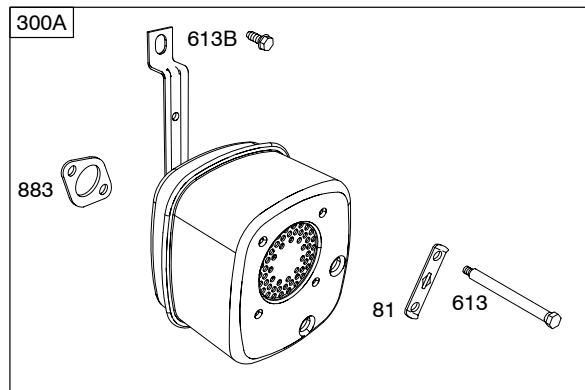

28CH00

Illustrated Parts List

Model Series

28CH00

TYPE NUMBERS
0036, 0110, 0111, 0112.

TABLE OF CONTENTS

Air Cleaner	5
Alternator	7
Blower Housing	5
Camshaft	2
Carburetor	4
Controls	7
Crankshaft	2
Cylinder	2
Cylinder Head	3
Electric Starter	7
Engine Sump	2
Exhaust System	5
Flywheel	6
Fuel Supply	4
Gasket Set - Engine	2
Gasket Set - Valve	3
Governor Spring	7
Ignition	7
Intake Manifold	3
Kit - Carburetor Overhaul.	4
Lubrication	3
Piston, Rings, Connecting Rod	2
Rewind Starter	6
Valves	3

28CH00

Illustrations cover a range of engines. Parts shown without corresponding text may not be used on your specific engine. 5330-2 Assemblies include all parts shown in frames. 12/05/2005

Illustrations cover a range of engines. Parts shown without corresponding text may not be used on your specific engine.
 5330-3 Assemblies include all parts shown in frames. 12/05/2005

28CH00

Illustrations cover a range of engines. Parts shown without corresponding text may not be used on your specific engine.

1036 EMISSION LABEL

28CH00

NOTE: All stators use a No. 1119 mounting screw. 

NOTE: The proper flywheel part number and/or the alternator magnet size will determine the alternator type or output. See repair instruction manual for additional information.