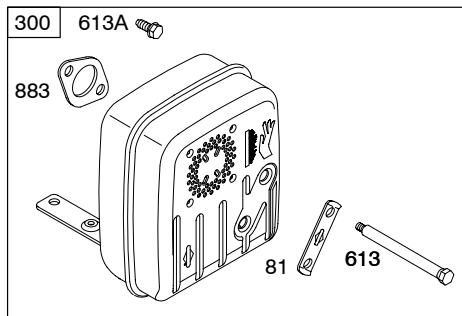

28CH00

Illustrated Parts List

Model Series

28CH00

TYPE NUMBERS
0036, 0110, 0111, 0112.

TABLE OF CONTENTS

Air Cleaner	5
Alternator	7
Blower Housing	5
Camshaft	2
Carburetor	4
Controls	7
Crankshaft	2
Cylinder	2
Cylinder Head	3
Electric Starter	7
Engine Sump	2
Exhaust System	5
Flywheel	6
Fuel Supply	4
Gasket Set - Engine	2
Gasket Set - Valve	3
Governor Spring	7
Ignition	7
Intake Manifold	3
Kit - Carburetor Overhaul.	4
Lubrication	3
Piston, Rings, Connecting Rod	2
Rewind Starter	6
Valves	3

28CH00

Illustrations cover a range of engines. Parts shown without corresponding text may not be used on your specific engine. 5330-2 Assemblies include all parts shown in frames. 12/05/2005

Illustrations cover a range of engines. Parts shown without corresponding text may not be used on your specific engine.
 5330-3 Assemblies include all parts shown in frames. 12/05/2005

28CH00

Illustrations cover a range of engines. Parts shown without corresponding text may not be used on your specific engine.

1036 EMISSION LABEL

28CH00

NOTE: All stators use a No. 1119 mounting screw. 

NOTE: The proper flywheel part number and/or the alternator magnet size will determine the alternator type or output. See repair instruction manual for additional information.