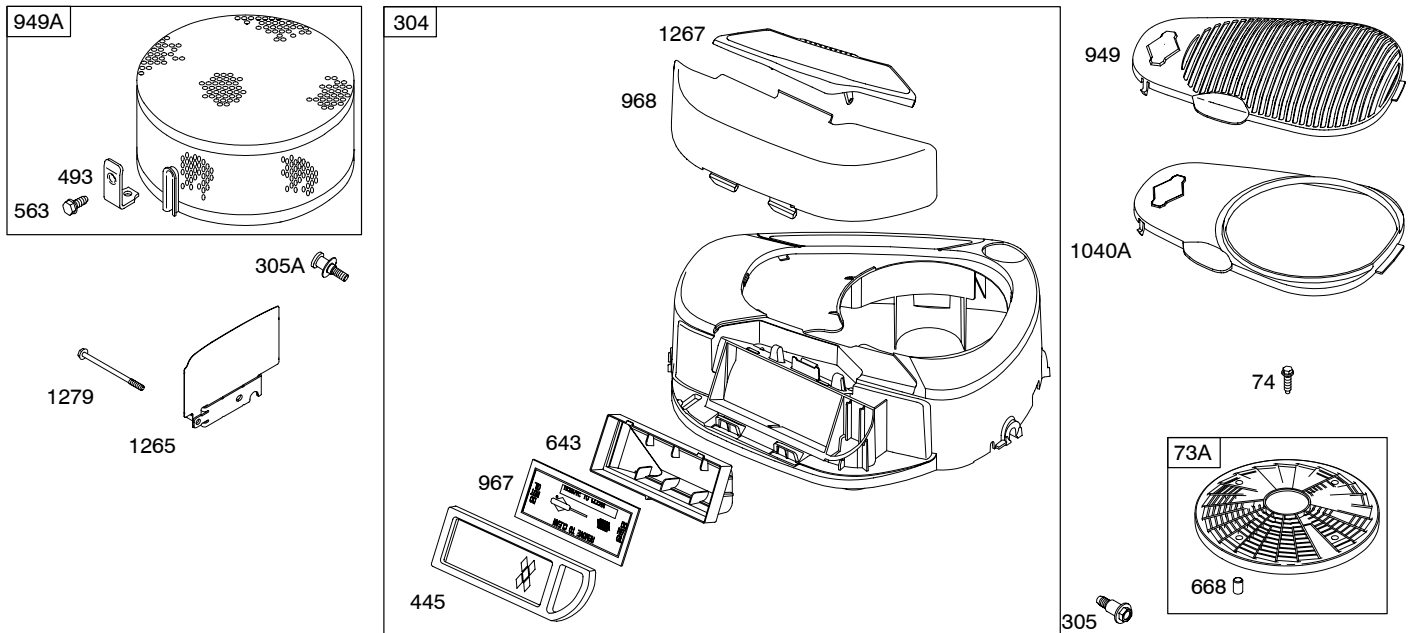

28CH00

Illustrated Parts List

Model Series

28CH00

TYPE NUMBERS
0036, 0110, 0111, 0112.

TABLE OF CONTENTS

Air Cleaner	5
Alternator	7
Blower Housing	5
Camshaft	2
Carburetor	4
Controls	7
Crankshaft	2
Cylinder	2
Cylinder Head	3
Electric Starter	7
Engine Sump	2
Exhaust System	5
Flywheel	6
Fuel Supply	4
Gasket Set - Engine	2
Gasket Set - Valve	3
Governor Spring	7
Ignition	7
Intake Manifold	3
Kit - Carburetor Overhaul.	4
Lubrication	3
Piston, Rings, Connecting Rod	2
Rewind Starter	6
Valves	3

28CH00

Illustrations cover a range of engines. Parts shown without corresponding text may not be used on your specific engine. 5330-2 Assemblies include all parts shown in frames. 12/05/2005

Illustrations cover a range of engines. Parts shown without corresponding text may not be used on your specific engine.
 5330-3 Assemblies include all parts shown in frames. 12/05/2005

28CH00

Illustrations cover a range of engines. Parts shown without corresponding text may not be used on your specific engine.

1036 EMISSION LABEL

28CH00

NOTE: All stators use a No. 1119 mounting screw. 

NOTE: The proper flywheel part number and/or the alternator magnet size will determine the alternator type or output. See repair instruction manual for additional information.