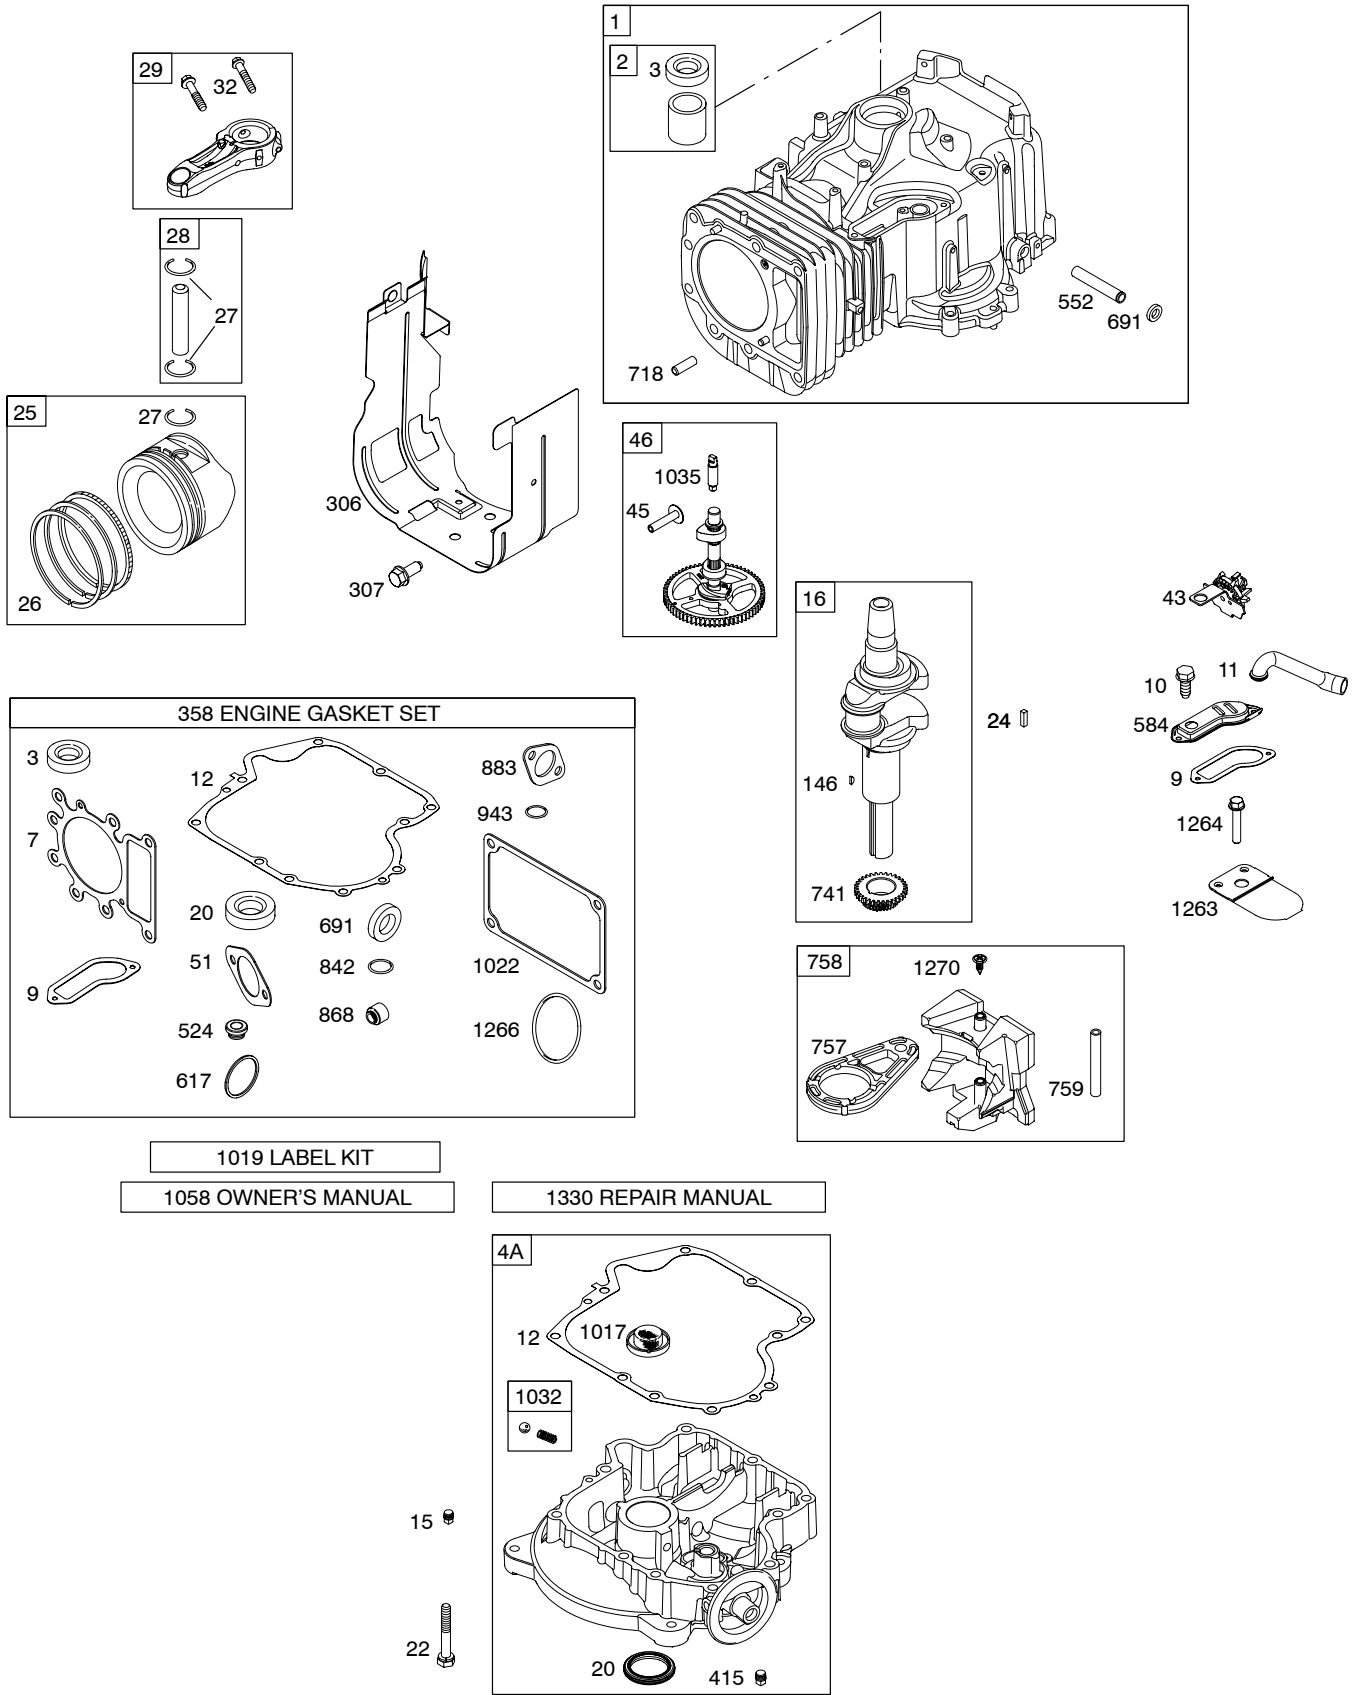

28CH00

Illustrations cover a range of engines. Parts shown without corresponding text may not be used on your specific engine. 5330-2 Assemblies include all parts shown in frames. 12/05/2005