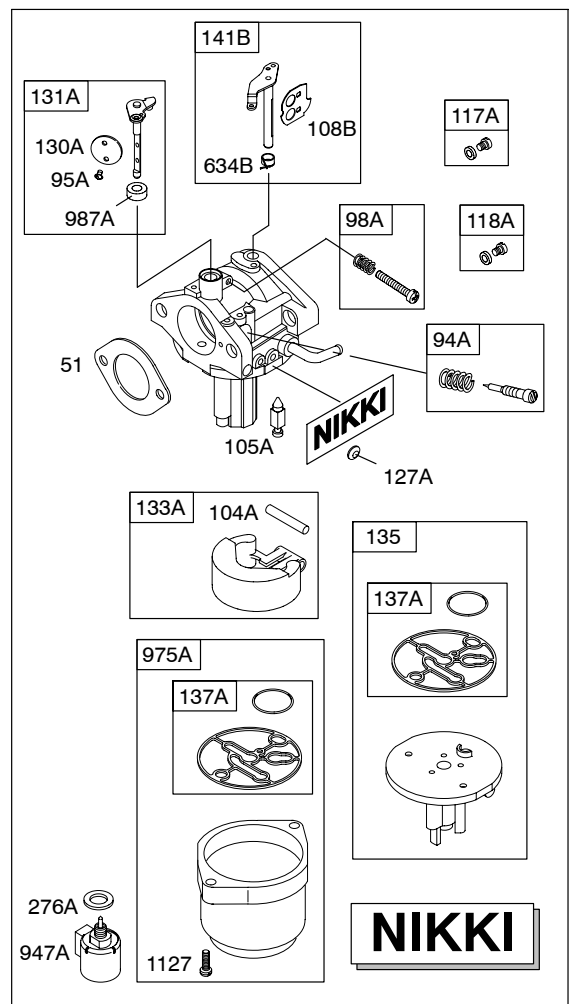

28CH00

Illustrated Parts List

Model Series

28CH00

TYPE NUMBERS
0036, 0110, 0111, 0112.

TABLE OF CONTENTS

Air Cleaner	5
Alternator	7
Blower Housing	5
Camshaft	2
Carburetor	4
Controls	7
Crankshaft	2
Cylinder	2
Cylinder Head	3
Electric Starter	7
Engine Sump	2
Exhaust System	5
Flywheel	6
Fuel Supply	4
Gasket Set - Engine	2
Gasket Set - Valve	3
Governor Spring	7
Ignition	7
Intake Manifold	3
Kit - Carburetor Overhaul.	4
Lubrication	3
Piston, Rings, Connecting Rod	2
Rewind Starter	6
Valves	3

28CH00

Illustrations cover a range of engines. Parts shown without corresponding text may not be used on your specific engine. 5330-2 Assemblies include all parts shown in frames. 12/05/2005

Illustrations cover a range of engines. Parts shown without corresponding text may not be used on your specific engine.
 5330-3 Assemblies include all parts shown in frames. 12/05/2005

28CH00

Illustrations cover a range of engines. Parts shown without corresponding text may not be used on your specific engine.

1036 EMISSION LABEL

28CH00

NOTE: All stators use a No. 1119 mounting screw. 

NOTE: The proper flywheel part number and/or the alternator magnet size will determine the alternator type or output. See repair instruction manual for additional information.