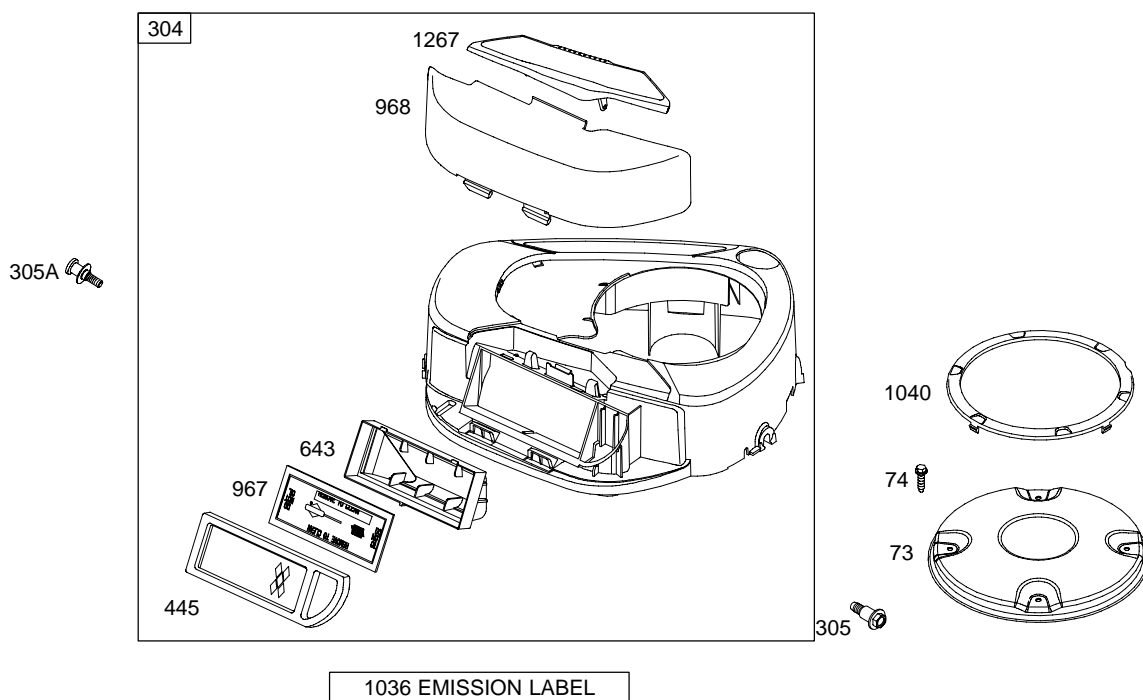

5447-5 *Illustrations cover a range of engines. Parts shown without corresponding text may not be used on your specific engine.* Assemblies include all parts shown in frames. 09/12/2005