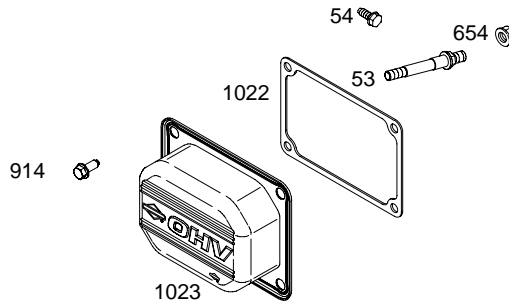

Illustrations cover a range of engines. Parts shown without corresponding text may not be used on your specific engine.