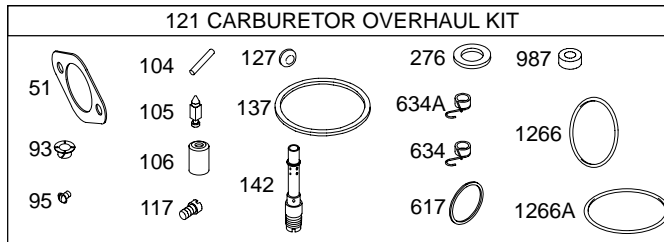

281H00

Illustrated Parts List

Model Series

281H00

TYPE NUMBERS
0111 THROUGH 0384.

TABLE OF CONTENTS

Air Cleaner	5
Alternator	7
Blower Housing	5
Camshaft	2
Carburetor	4
Controls	7
Crankshaft	2
Cylinder	2
Cylinder Head	3
Electric Starter	7
Engine Sump	2
Flywheel	6
Fuel Supply	4
Gasket Set - Engine	2
Gasket Set - Valve	3
Governor Spring	7
Ignition	7
Kit - Carburetor Overhaul	4
Lubrication	3
Piston, Rings, Connecting Rod	2
Valves	3

281H00

Illustrations cover a range of engines. Parts shown without corresponding text may not be used on your specific engine.

Illustrations cover a range of engines. Parts shown without corresponding text may not be used on your specific engine.

281H00

5447-5 *Illustrations cover a range of engines. Parts shown without corresponding text may not be used on your specific engine.* Assemblies include all parts shown in frames. 09/12/2005

281H00

Illustrations cover a range of engines. Parts shown without corresponding text may not be used on your specific engine.