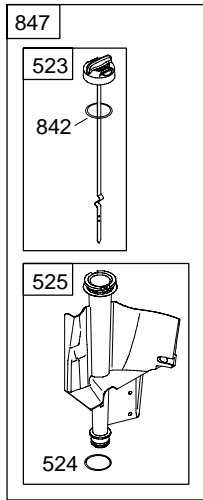

Illustrations cover a range of engines. Parts shown without corresponding text may not be used on your specific engine.