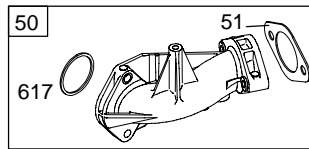

Illustrations cover a range of engines. Parts shown without corresponding text may not be used on your specific engine.