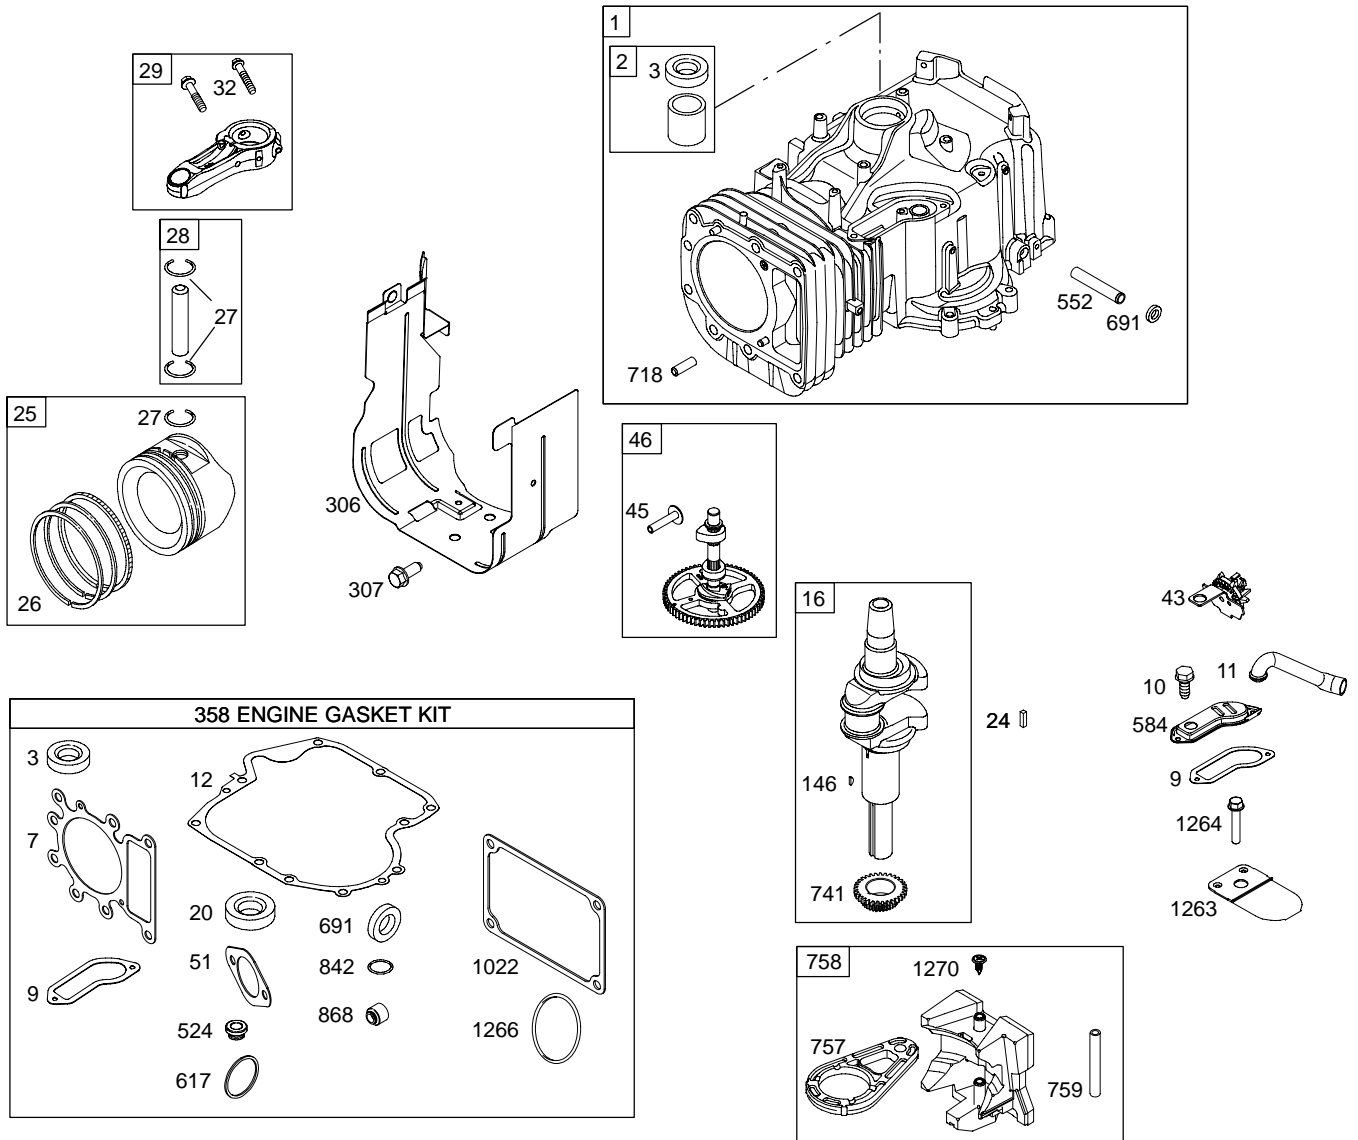

281H00

Illustrations cover a range of engines. Parts shown without corresponding text may not be used on your specific engine.