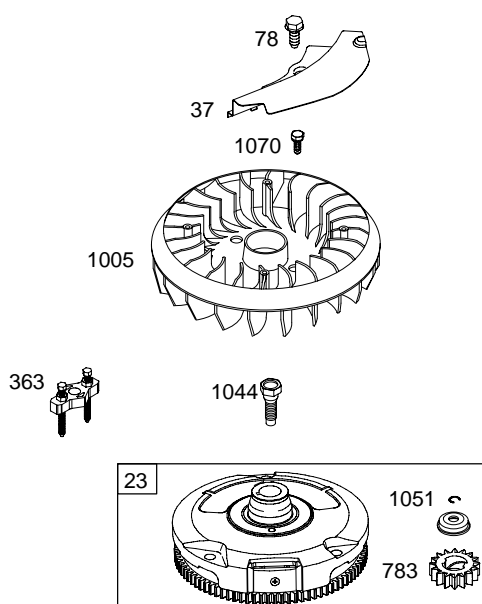

281H00

Illustrated Parts List

Model Series

281H00

TYPE NUMBERS
0111 THROUGH 0384.

TABLE OF CONTENTS

Air Cleaner	5
Alternator	7
Blower Housing	5
Camshaft	2
Carburetor	4
Controls	7
Crankshaft	2
Cylinder	2
Cylinder Head	3
Electric Starter	7
Engine Sump	2
Flywheel	6
Fuel Supply	4
Gasket Set - Engine	2
Gasket Set - Valve	3
Governor Spring	7
Ignition	7
Kit - Carburetor Overhaul	4
Lubrication	3
Piston, Rings, Connecting Rod	2
Valves	3

281H00

Illustrations cover a range of engines. Parts shown without corresponding text may not be used on your specific engine.

Illustrations cover a range of engines. Parts shown without corresponding text may not be used on your specific engine.

281H00

5447-5 *Illustrations cover a range of engines. Parts shown without corresponding text may not be used on your specific engine.* Assemblies include all parts shown in frames. 09/12/2005

281H00

Illustrations cover a range of engines. Parts shown without corresponding text may not be used on your specific engine.

DUAL CIRCUIT		TRI CIRCUIT	
474A	1059	474B	1059
			
			

NOTE: All stators use a No. 1119 mounting screw. 

NOTE: The proper flywheel part number and/or the alternator magnet size will determine the alternator type or output. See repair instruction manual for additional information.