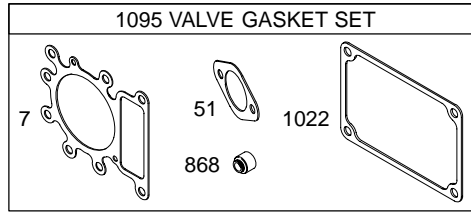

Illustrations cover a range of engines. Parts shown without corresponding text may not be used on your specific engine.