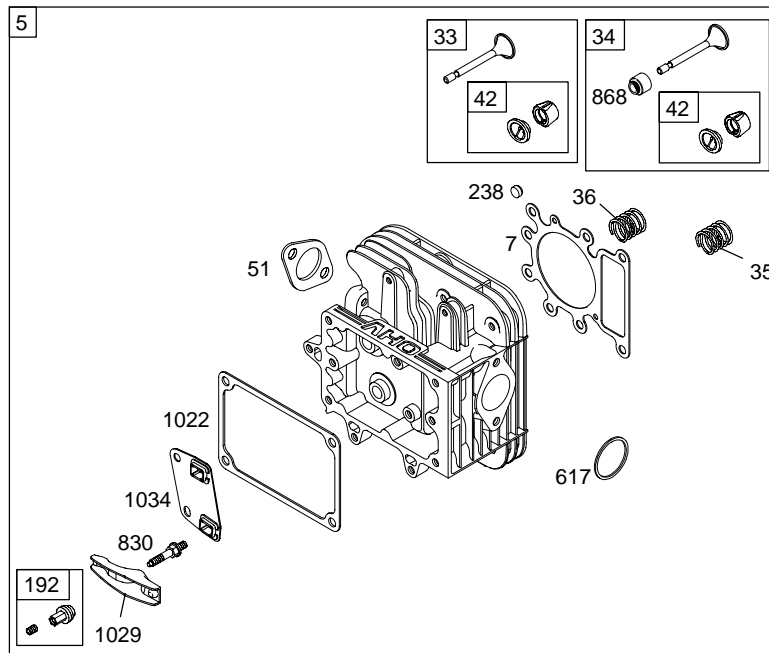

Illustrations cover a range of engines. Parts shown without corresponding text may not be used on your specific engine.