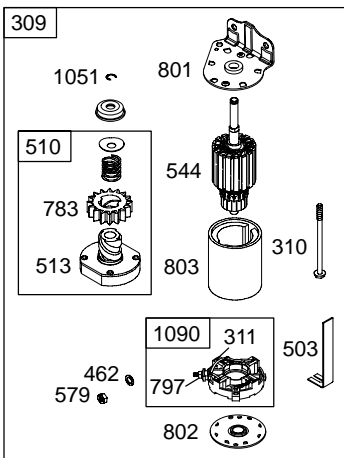

DUAL CIRCUIT		TRI CIRCUIT	
474A	1059	474B	1059
			
			

NOTE: All stators use a No. 1119 mounting screw. 

NOTE: The proper flywheel part number and/or the alternator magnet size will determine the alternator type or output. See repair instruction manual for additional information.