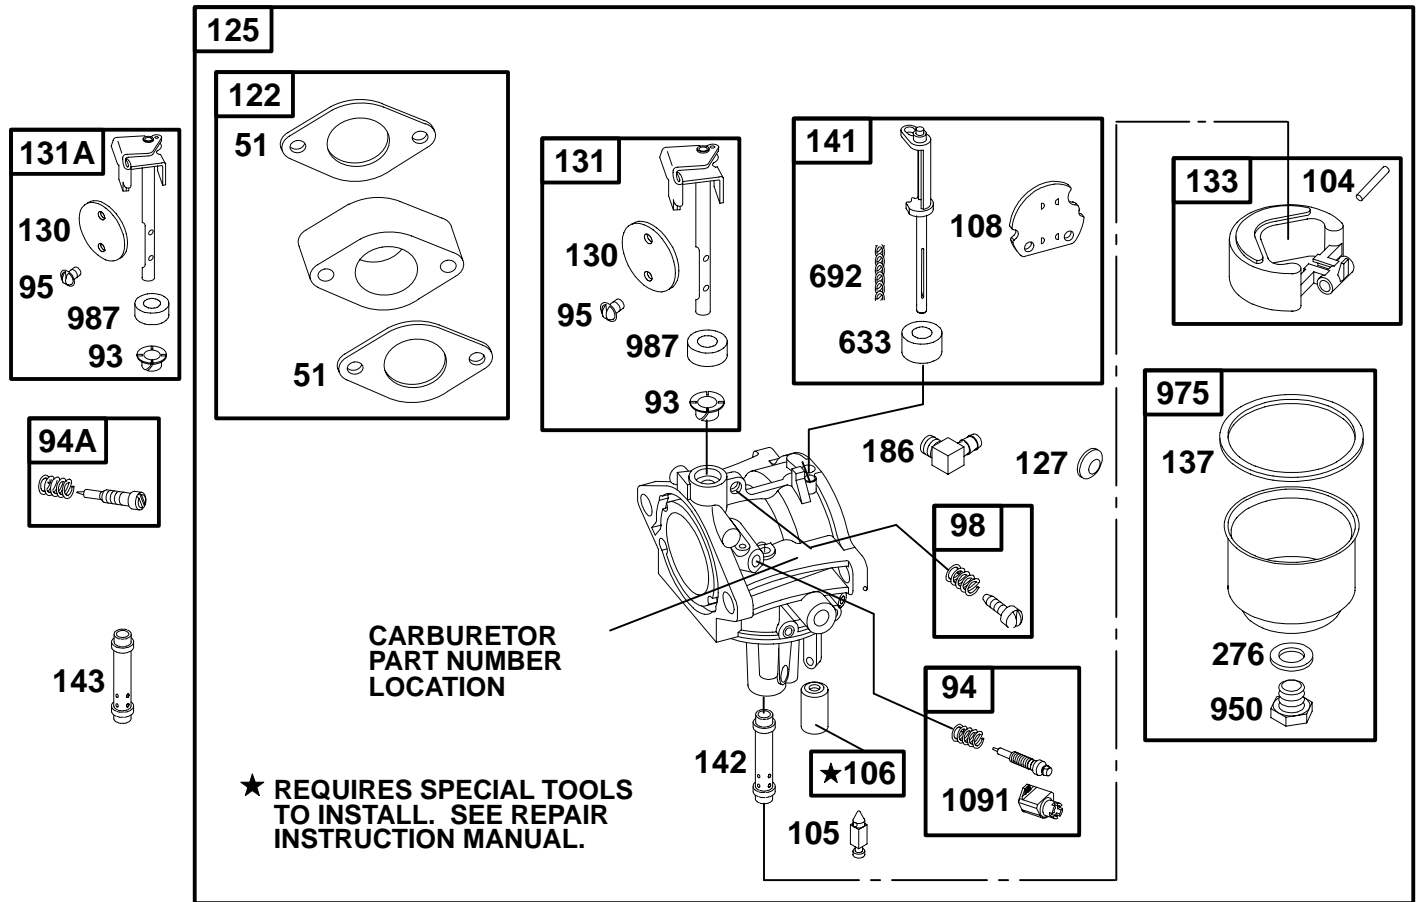

235400 to 235499

REF. NO.	PART NO.	DESCRIPTION	REF. NO.	PART NO.	DESCRIPTION	REF. NO.	PART NO.	DESCRIPTION
51	★♦♦Δ710559	Gasket-Intake	127	●695005	Plug-Welch	143	498173	Nozzle-Carburetor (High Altitude)
93	●690602	Bushing-Throttle Shaft	130	690468	Valve-Throttle			(Carburetor Part Number 715400)
94	498030	Kit-Idle Mixture (Carburetor Part Number 715331)	131	715388	Kit-Throttle Shaft (Carburetor Part Number 715331)	186	692317	Connector-Hose
94A	496589	Kit-Idle Mixture (Carburetor Part Number 715400)	131A	715379	Kit-Throttle Shaft (Carburetor Part Number 715400)	276	●692255	Washer-Sealing
95	●94098	Screw (Throttle Valve)	133	494381	Float-Carburetor	633	●690597	Seal-Choke/Throttle Shaft
98	715378	Kit-Idle Speed	137	♦♦281165	Gasket-Float Bowl	692	691301	Spring-Detent
104	●690525	Pin-Float Hinge	141	715382	Kit-Choke Shaft	950	691657	Screw-Float Bowl
105	●231855	Valve-Float Needle	142	●498547	Nozzle-Carburetor (Carburetor Part Number 715331)	975	495933	Bowl-Float
106	●231854	Seat-Inlet			Note	987	●691326	Seal-Throttle Shaft
108	691227	Valve-Choke			●690668	691333	Cap-Limiter	
122	715377	Spacer-Carburetor			●690668			
125	715524	Carburetor (Carburetor Part Number 715331)						

★ Included in Engine Gasket Set-Ref. No. 358.
♦ Included in Carburetor Gasket Set-Ref. No. 977.

● Included in Carburetor Overhaul Kit-Ref. No. 121.
Δ Included in Valve Gasket Set-Ref. No. 1096.