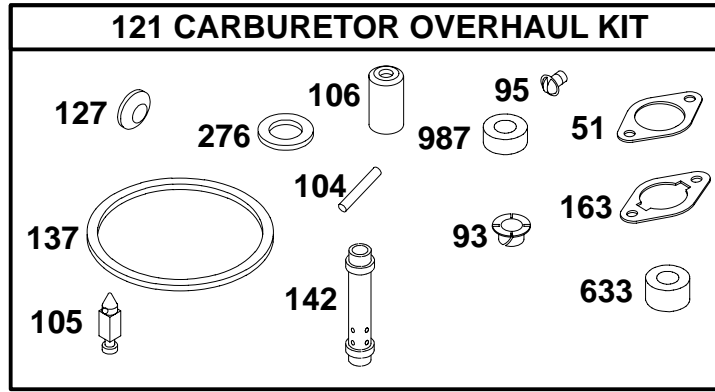

235400 to 235499

REF. NO.	PART NO.	DESCRIPTION	REF. NO.	PART NO.	DESCRIPTION	REF. NO.	PART NO.	DESCRIPTION
3	★291675	Seal—Oil (Magneto Side)	127	●695005	Plug—Welch	883A	Δ★710250	Gasket—Exhaust (Used Before Code Date 01070100).
7	Δ★710539	Gasket—Cylinder Head	137	●★281165	Gasket—Float Bowl	883B	Δ★711181	Gasket—Exhaust (Used After Code Date 01063000).
12	★710378	Gasket—Crankcase	142	●498547	Nozzle—Carburetor (Carburetor Part Number 715331)	978	★710091	Gasket—Oil Gard®
20	★291675	Seal—Oil (PTO Side)			Note	987	●691326	Seal—Throttle Shaft
51	◆●★710559	Gasket—Intake			●690668	987	●691326	Seal—Throttle Shaft
93	●690602	Bushing—Throttle Shaft			Nozzle— Carburetor (Carburetor Part Number 715331)	1022	Δ★710377	Gasket—Rocker Cover
95	●94098	Screw (Throttle Valve)						
104	●690525	Pin—Float Hinge	163	◆●★710557	Gasket—Air Cleaner			
105	●231855	Valve—Float Needle	276	●◆692255	Washer—Sealing			
106	●231854	Seat—Inlet	358	715383	Gasket Set—Engine			
121	715718	Kit—Carburetor Overhaul (Carburetor Part Number 715331)	464	★710069	O-Ring Seal (Fuel Shut Off Valve)			
		Note	631	★710004	Washer (Oil Drain Plug)			
		715387 Kit—Carburetor Overhaul (Carburetor Part Number 715400)	633	●690597	Seal—Choke/Throttle Shaft			
			691	★710055	Seal—Governor Shaft			
			842A	★710218	Seal—O Ring (Dipstick Tube)			

★ Included in Engine Gasket Set—Ref. No. 358.
◆ Included in Carburetor Gasket Set—Ref. No. 977.

● Included in Carburetor Overhaul Kit—Ref. No. 121.
Δ Included in Valve Gasket Set—Ref. No. 1096.