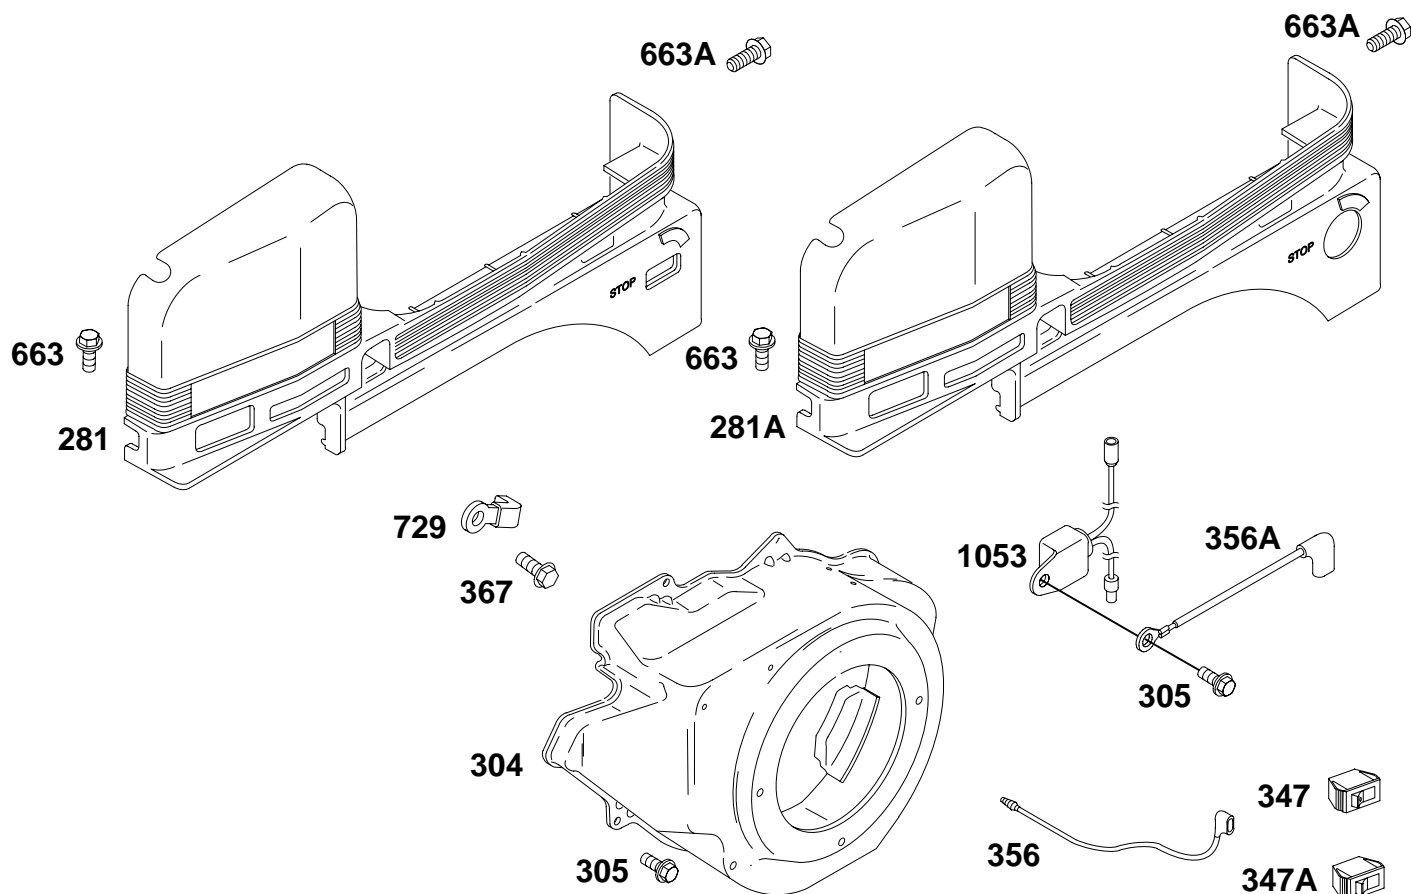

235400 to 235499

1036 EMISSIONS LABEL

REF. NO.	PART NO.	DESCRIPTION	REF. NO.	PART NO.	DESCRIPTION	REF. NO.	PART NO.	DESCRIPTION
281	710570	Panel-Control _____ Note _____ 710571 Panel-Control Used on Type No(s). 0037, 0042, 0595. 711151 Panel-Control Used on Type No(s). 0596.	305	710023	Screw (Blower Housing)	1036	710970	Label-Emission (Used After Code Date 99093000). _____ Note _____ 710920 Label-Emission (Used After Code Date 98123100 and Before Code Date 99100100). 710887 Label-Emission (Used After Code Date 97063000 and Before Code Date 99010100). 499357 Label-Emission (Used Before Code Date 97070100).
281A	710577	Panel-Control Used on Type No(s). 0074, 0076, 0080, 0084, 0276, 0280, 0284.	347	493521	Switch-Rocker (Without Lamp)	1053	710305	Module-Oil Gard®
304	710569	Housing-Blower _____ Note _____ 710574 Housing-Blower Used on Type No(s). 0043, 0074, 0076, 0080, 0084, 0122, 0276, 0284.	347A	495098	Switch-Rocker (With Lamp)			
			356	710087	Wire-Stop			
			356A	710120	Wire-Stop			
			367	710023	Screw (Wire Clip)			
			663	710234	Screw (Control Panel)			
			663A	710095	Screw (Control Panel)			
			729	710083	Clip-Wire			

★ Included in Engine Gasket Set-Ref. No. 358.
◆ Included in Carburetor Gasket Set-Ref. No. 977.

● Included in Carburetor Overhaul Kit-Ref. No. 121.
Δ Included in Valve Gasket Set-Ref. No. 1096.