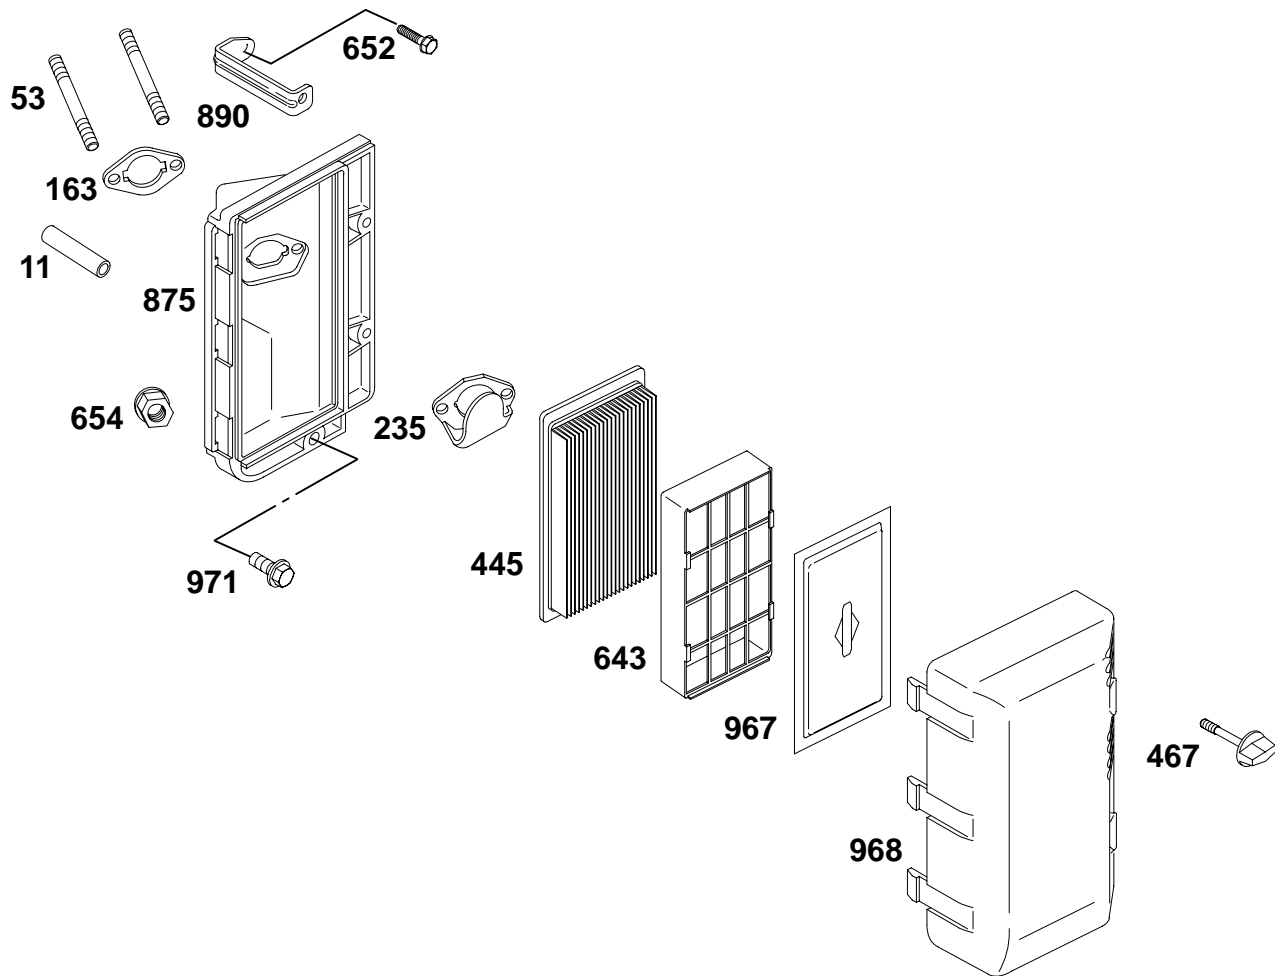

235400 to 235499

REF. NO.	PART NO.	DESCRIPTION	REF. NO.	PART NO.	DESCRIPTION	REF. NO.	PART NO.	DESCRIPTION
11	710115	Tube-Breather	643	710228	Retainer-Air Filter	967	710268	Filter-Pre Cleaner
53	710556	Stud (Carburetor)	652	710248	Screw (Support Bracket)	968	710579	Cover-Air Cleaner
163★◆	710557	Gasket-Air Cleaner	654	710068	Nut (Carburetor)	971	710234	Screw (Air Cleaner Base To Carburetor)
235	710553	Shield-Fuel Spray	875	710551	Base-Air Cleaner (Plastic)			
445	710266	Filter-Air Cleaner Cartridge	890	710554	Bracket-Support			
467	710113	Knob-Air Cleaner						

★ Included in Engine Gasket Set-Ref. No. 358.

◆ Included in Carburetor Gasket Set-Ref. No. 977.

● Included in Carburetor Overhaul Kit-Ref. No. 121.

△ Included in Valve Gasket Set-Ref. No. 1096.