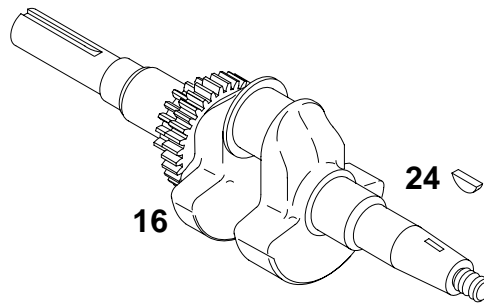

235400 to 235499

REF. NO.	PART NO.	DESCRIPTION	REF. NO.	PART NO.	DESCRIPTION	REF. NO.	PART NO.	DESCRIPTION
16	715342	Crankshaft (SAE 1" Keyway) Used on Type No(s). 0035, 0037, 0076, 0084, 0120, 0122, 0235, 0276, 0284, 0520, 0540. Note 715343 Crankshaft (SAE Taper) Used on Type No(s). 0042, 0070, 0071, 0074, 0080, 0083, 0090, 0280 0290, 0595, 0596. 715344 Crankshaft (SAE 1" Thread) Used on Type No(s). 0043, 0047, 0247, 0561. 715700 Crankshsft (JIS Taper) Used on Type No(s). 0058.	24	710037	Key-Flywheel	27	691792	Lock-Piston Pin
			25	715364	Piston Assembly (Standard) Note 715384 Piston Assembly (.010" Oversize) 715385 Piston Assembly (.020" Oversize)	28	715407	Pin-Piston (Standard)
			26	715346	Ring Set (Standard) Note 715367 Ring Set (.010" Oversize) 715368 Ring Set (.020" Oversize)	29	715345	Rod-Connecting Note 715366 Rod- Connecting (.020" Undersize)
						32	710221	Screw (Connecting Rod)
						46	715369	Camshaft
						101	710547	Pin-Shaft
						742	710548	Retainer-E Ring

★ Included in Engine Gasket Set-Ref. No. 358.
◆ Included in Carburetor Gasket Set-Ref. No. 977.

● Included in Carburetor Overhaul Kit-Ref. No. 121.
△ Included in Valve Gasket Set-Ref. No. 1096.