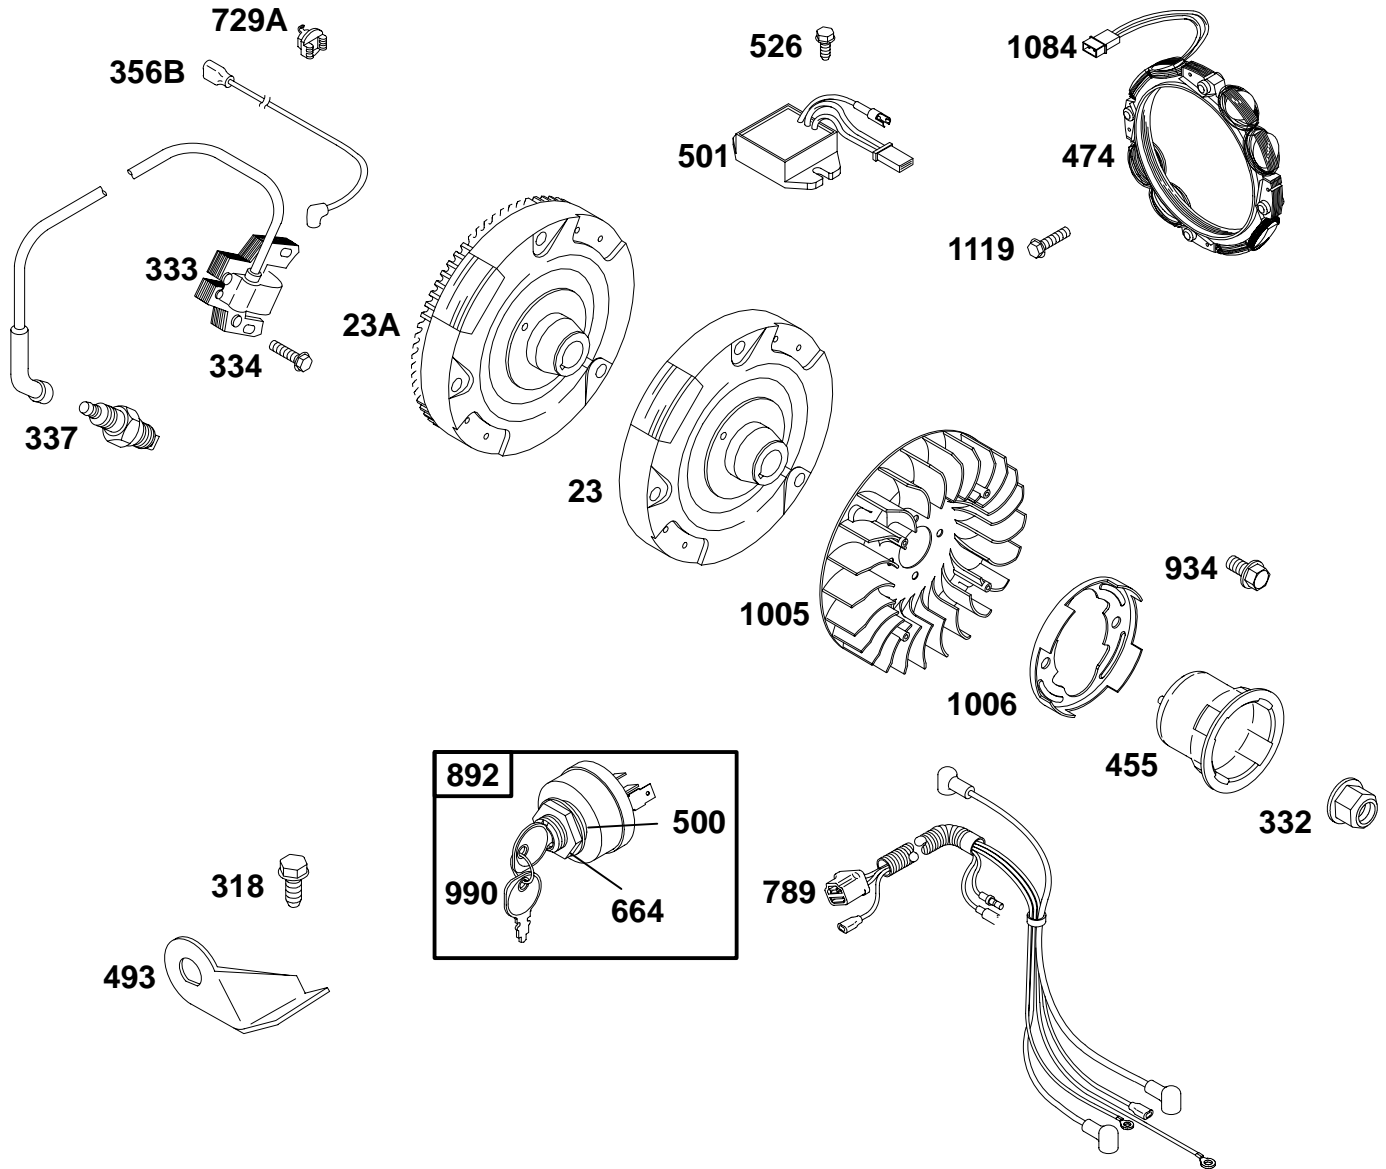

235400 to 235499

REF. NO.	PART NO.	DESCRIPTION	REF. NO.	PART NO.	DESCRIPTION	REF. NO.	PART NO.	DESCRIPTION
23	715265	Flywheel	337	491055	Plug-Spark	729A	710046	Clip-Wire
23A	715258	Flywheel	356B	710324	Wire-Stop	789	710576	Harness-Wiring
		Note	455	710588	Cup-Flywheel	892	692318	Switch-Key
		715260 Flywheel	474	715262	Alternator	934	710550	Screw
		Used on Type No(s).	493	710575	Bracket-Mounting			(Fan Retainer)
		0084, 0122, 0284.	500	691086	Washer	990	392832	Key Set
318	710057	Screw			(Key Switch)	1005	280687	Fan-Flywheel
		(Mounting Bracket)	501	394890	Regulator	1006	690452	Retainer-Fan
332	710345	Nut	526	710057	Screw	1084	710386	Terminal Connector
		(Flywheel)			(Regulator)	1119	690938	Screw
333	715231	Armature-Magneto	664	691087	Nut			(Alternator)
334	690938	Screw			(Key Switch)			
		(Magneto Armature)						

★ Included in Engine Gasket Set-Ref. No. 358.
◆ Included in Carburetor Gasket Set-Ref. No. 977.

● Included in Carburetor Overhaul Kit-Ref. No. 121.
△ Included in Valve Gasket Set-Ref. No. 1096.