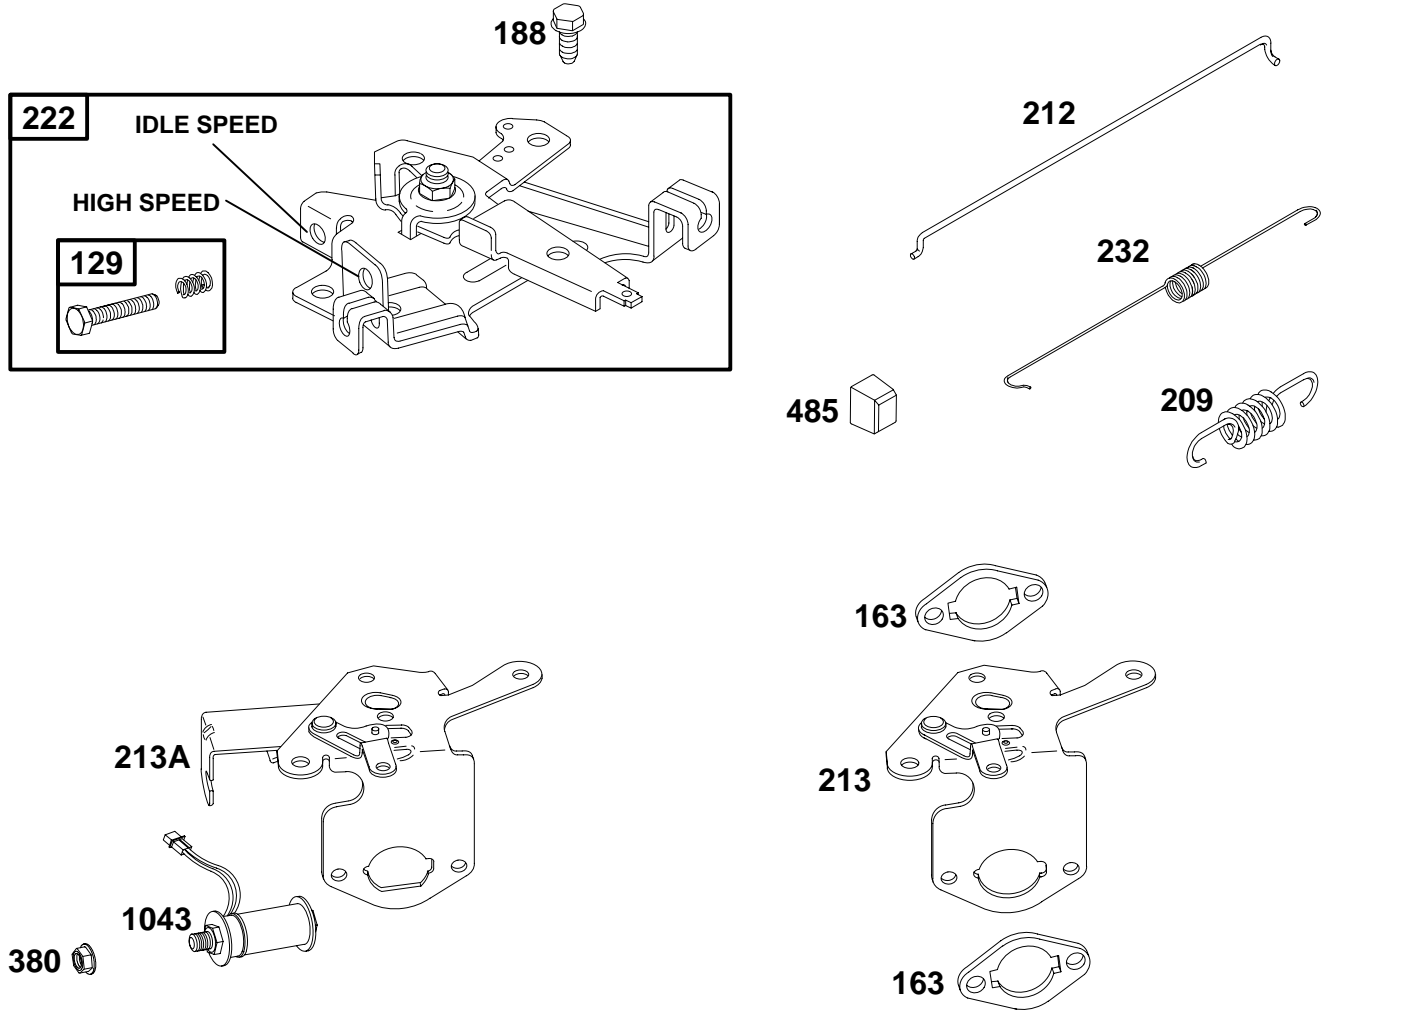

235400 to 235499

REF. NO.	PART NO.	DESCRIPTION	REF. NO.	PART NO.	DESCRIPTION	REF. NO.	PART NO.	DESCRIPTION
129	715024	Screw/Spring-Governor Speed (Idle & High Speed Adjustment) Note 715170 Screw/Spring-Governor Speed (Idle & High Speed Adjustment) Used on Type No(s). 0042, 0058, 0071, 0074, 0080, 0083, 0090.	209	710705	Spring-Governor Note 710564 Spring-Governor Used on Type No(s). 0042, 0070, 0071, 0074, 0595, 0596. 710580 Spring-Governor Used on Type No(s). 0058, 0080, 0083, 0090, 0280, 0290. 711177 Spring-Governor Used on Type No(s). 0540, 0561.	213	715347	Bracket-Choke Control
163★◆710557		Gasket-Air Cleaner	212	710562	Link-Throttle	213A	715348	Bracket-Choke Control
188	710057	Screw (Control Bracket)				222	715025	Bracket-Control Note 715046 Bracket-Control Used on Type No(s). 0042, 0058, 0070, 0071, 0074, 0080, 0083, 0090, 0280, 0290, 0595, 0596.
						232	710563	Spring-Governor Link
						380	710081	Nut (Electro Magnet)
						485	692295	Knob-Control
						1043	692955	Magnet-Electro

★ Included in Engine Gasket Set-Ref. No. 358.
◆ Included in Carburetor Gasket Set-Ref. No. 977.

● Included in Carburetor Overhaul Kit-Ref. No. 121.
△ Included in Valve Gasket Set-Ref. No. 1096.