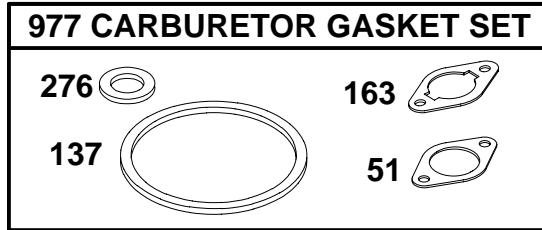

235400 to 235499

REF. NO.	PART NO.	DESCRIPTION	REF. NO.	PART NO.	DESCRIPTION	REF. NO.	PART NO.	DESCRIPTION
7	Δ★710539	Gasket-Cylinder Head	883	Δ★711182	Gasket-Exhaust (Used After Code Date 01063000).	883B	Δ★711181	Gasket-Exhaust (Used After Code Date 01063000).
51	★◆Δ710559	Gasket-Intake	883A	Δ★710250	Gasket-Exhaust (Used Before Code Date 01070100).	977	715391	Gasket Set-Carburetor
137	◆◆281165	Gasket-Float Bowl				1022	Δ★710377	Gasket-Rocker Cover
163	★◆710557	Gasket-Air Cleaner				1095	715386	Gasket Set-Valve
276	◆◆692255	Washer-Sealing						
868	Δ710979	Seal-Valve						

★ Included in Engine Gasket Set-Ref. No. 358.
◆ Included in Carburetor Gasket Set-Ref. No. 977.

● Included in Carburetor Overhaul Kit-Ref. No. 121.
Δ Included in Valve Gasket Set-Ref. No. 1096.