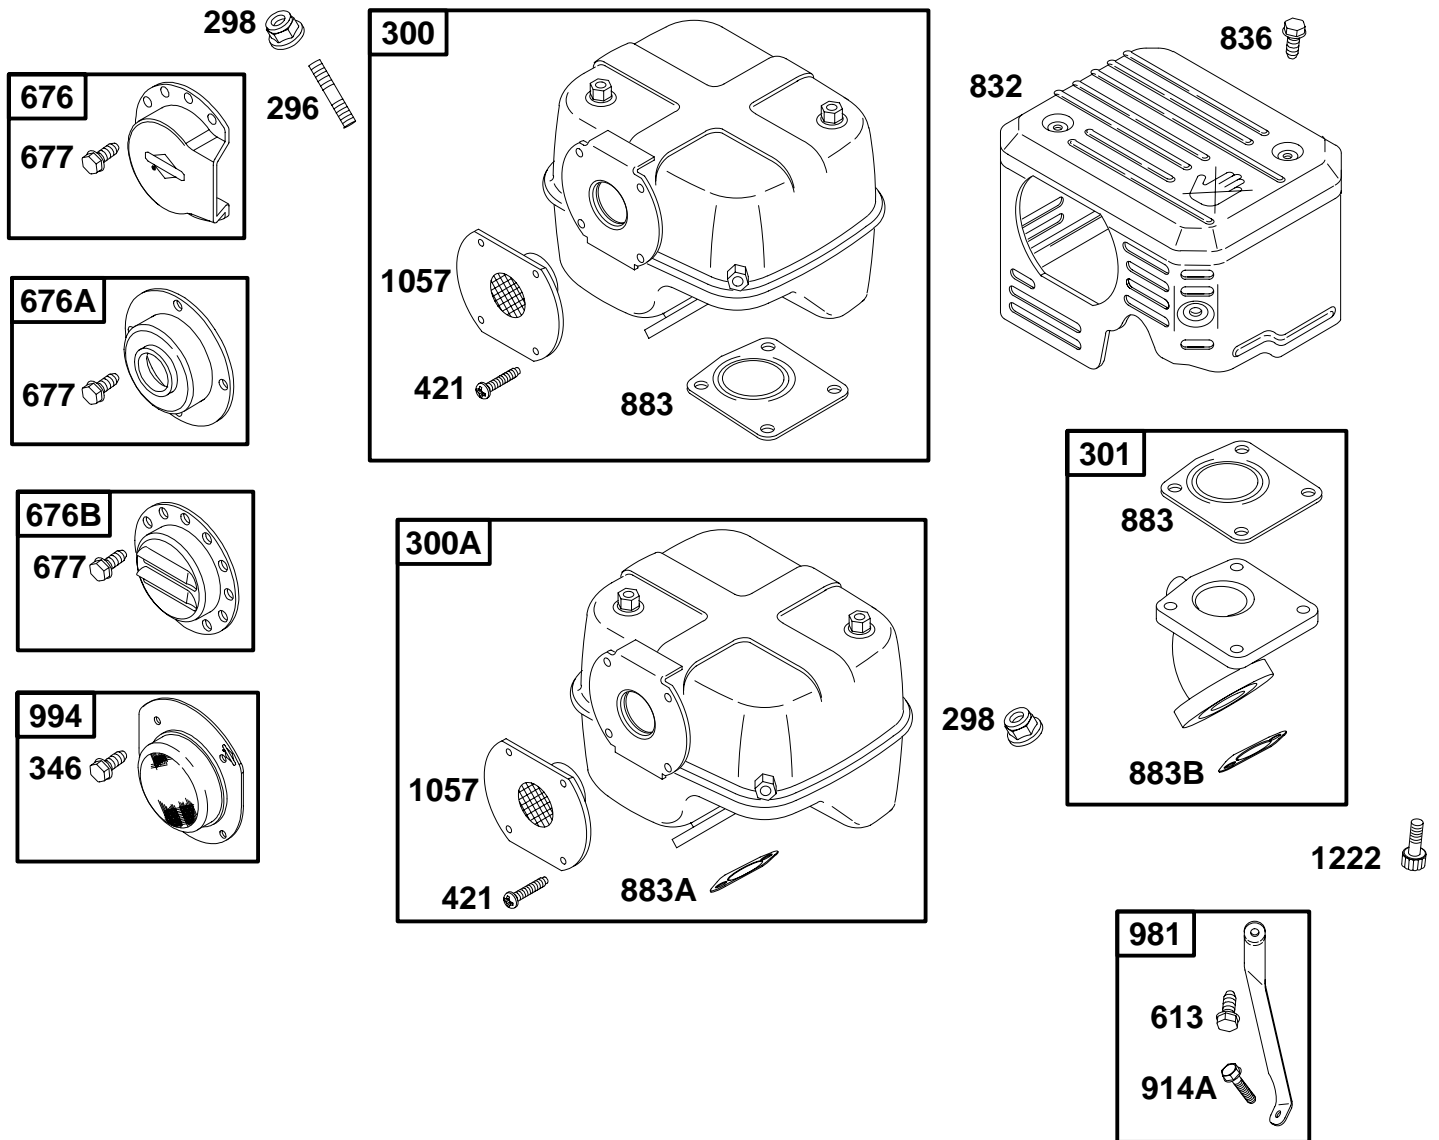

235400 to 235499

REF. NO.	PART NO.	DESCRIPTION	REF. NO.	PART NO.	DESCRIPTION	REF. NO.	PART NO.	DESCRIPTION
296	710099	Stud (Muffler)	676A	396903	Deflector-Muffler	914A	710248	Screw (Quantity 1)(Rocker Cover)
298	710090	Locknut-Muffler/Elbow	676B	397630	Deflector-Muffler	981	715422	Brace-Muffler
300	715826	Muffler (Used After Code Date 01063000).	677	690661	Screw (Muffler Deflector)	994	392390	Arrestor-Spark
300A	715424	Muffler (Used Before Code Date 01070100).	832	710586	Guard-Muffler	1057	710585	Screen-Outlet
301	715824	Elbow-Exhaust	836	710074	Screw (Muffler Guard)	1222	711183	Screw (Exhaust Pipe)
346	690661	Screw (Spark Arrester)	883	Δ★711182	Gasket-Exhaust (Used After Code Date 01063000).			
421	710307	Screw (Outlet Screen)	883A	Δ★710250	Gasket-Exhaust (Used Before Code Date 01070100).			
613	710976	Screw (Muffler)	883B	Δ★711181	Gasket-Exhaust (Used After Code Date 01063000).			
676	393761	Deflector-Muffler						

★ Included in Engine Gasket Set-Ref. No. 358.
◆ Included in Carburetor Gasket Set-Ref. No. 977.

● Included in Carburetor Overhaul Kit-Ref. No. 121.
Δ Included in Valve Gasket Set-Ref. No. 1096.