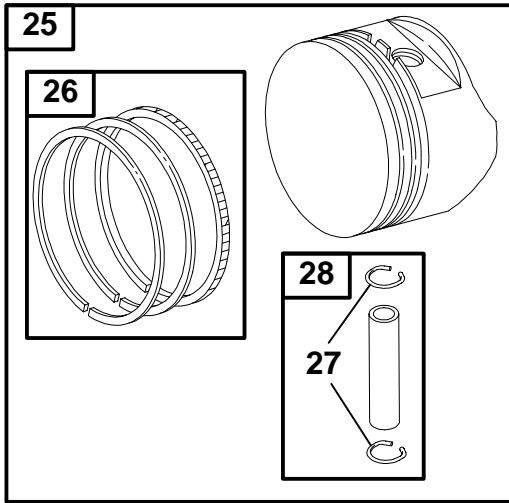

235400 to 235499

REF. NO.	PART NO.	DESCRIPTION	REF. NO.	PART NO.	DESCRIPTION	REF. NO.	PART NO.	DESCRIPTION
16	715342	Crankshaft (SAE 1" Keyway) Used on Type No(s). 0035, 0037, 0076, 0084, 0120, 0122, 0235, 0276, 0284, 0520, 0540. Note 715343 Crankshaft (SAE Taper) Used on Type No(s). 0042, 0070, 0071, 0074, 0080, 0083, 0090, 0280 0290, 0595, 0596. 715344 Crankshaft (SAE 1" Thread) Used on Type No(s). 0043, 0047, 0247, 0561. 715700 Crankshsft (JIS Taper) Used on Type No(s). 0058.	24	710037	Key-Flywheel	27	691792	Lock-Piston Pin
			25	715364	Piston Assembly (Standard) Note 715384 Piston Assembly (.010" Oversize) 715385 Piston Assembly (.020" Oversize)	28	715407	Pin-Piston (Standard)
			26	715346	Ring Set (Standard) Note 715367 Ring Set (.010" Oversize) 715368 Ring Set (.020" Oversize)	29	715345	Rod-Connecting Note 715366 Rod- Connecting (.020" Undersize)
						32	710221	Screw (Connecting Rod)
						46	715369	Camshaft
						101	710547	Pin-Shaft
						742	710548	Retainer-E Ring

★ Included in Engine Gasket Set-Ref. No. 358.
◆ Included in Carburetor Gasket Set-Ref. No. 977.

● Included in Carburetor Overhaul Kit-Ref. No. 121.
△ Included in Valve Gasket Set-Ref. No. 1096.