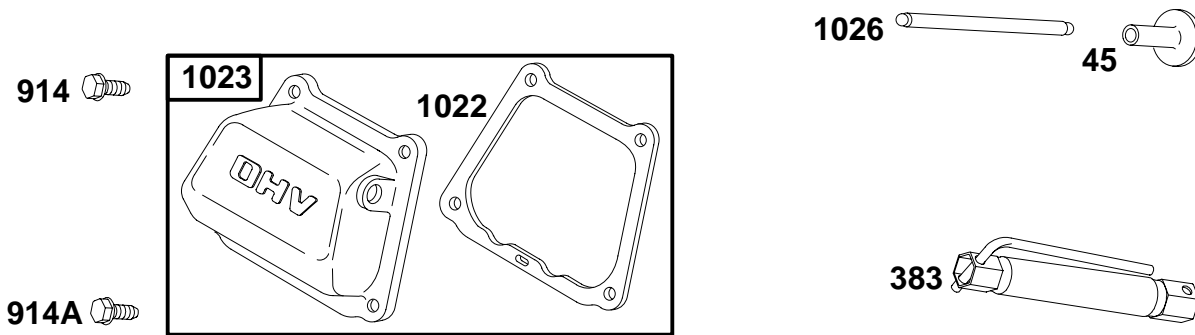

235400 to 235499

REF. NO.	PART NO.	DESCRIPTION	REF. NO.	PART NO.	DESCRIPTION	REF. NO.	PART NO.	DESCRIPTION
5	715375	Head-Cylinder	192	715372	Adjuster-Rocker Arm	1022	Δ710377	Gasket-Rocker Cover
7	Δ710539	Gasket-Cylinder Head	293	710538	Screw (Rocker Arm Shaft)	1023	715376	Cover-Rocker
13	710204	Screw (Cylinder Head)	296	710099	Stud (Muffler)	1026	710373	Rod-Push
33	715373	Valve-Exhaust	383	19374	Wrench-Spark Plug	1029	710534	Arm-Rocker
34	715374	Valve-Intake	773	710537	Retainer	1031	710533	Shaft-Rocker Arm
35	691279	Spring-Valve (Intake)	868	Δ710979	Seal-Valve	1060	710535	Spring-Rocker Shaft
36	691279	Spring-Valve (Exhaust)	914	710023	Screw (Quantity 3)(Rocker Cover)			
40	691752	Retainer-Valve	914A	710248	Screw (Quantity 1)(Rocker Cover)			
45	710530	Tappet-Valve						
53	710556	Stud (Carburetor)						

★ Included in Engine Gasket Set-Ref. No. 358.
◆ Included in Carburetor Gasket Set-Ref. No. 977.

● Included in Carburetor Overhaul Kit-Ref. No. 121.
Δ Included in Valve Gasket Set-Ref. No. 1096.