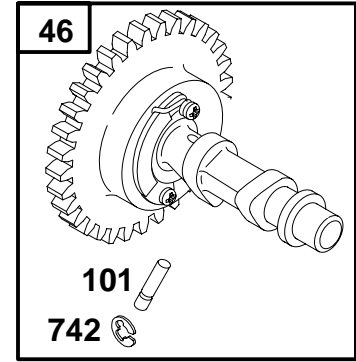

235400 to 235499

REF. NO.	PART NO.	DESCRIPTION	REF. NO.	PART NO.	DESCRIPTION	REF. NO.	PART NO.	DESCRIPTION
16	715342	Crankshaft (SAE 1" Keyway) Used on Type No(s). 0035, 0037, 0076, 0084, 0120, 0122, 0235, 0276, 0284, 0520, 0540. Note 715343 Crankshaft (SAE Taper) Used on Type No(s). 0042, 0070, 0071, 0074, 0080, 0083, 0090, 0280 0290, 0595, 0596. 715344 Crankshaft (SAE 1" Thread) Used on Type No(s). 0043, 0047, 0247, 0561. 715700 Crankshsft (JIS Taper) Used on Type No(s). 0058.	24	710037	Key-Flywheel	27	691792	Lock-Piston Pin
			25	715364	Piston Assembly (Standard) Note 715384 Piston Assembly (.010" Oversize) 715385 Piston Assembly (.020" Oversize)	28	715407	Pin-Piston (Standard)
			26	715346	Ring Set (Standard) Note 715367 Ring Set (.010" Oversize) 715368 Ring Set (.020" Oversize)	29	715345	Rod-Connecting Note 715366 Rod- Connecting (.020" Undersize)
						32	710221	Screw (Connecting Rod)
						46	715369	Camshaft
						101	710547	Pin-Shaft
						742	710548	Retainer-E Ring

★ Included in Engine Gasket Set-Ref. No. 358.
◆ Included in Carburetor Gasket Set-Ref. No. 977.

● Included in Carburetor Overhaul Kit-Ref. No. 121.
△ Included in Valve Gasket Set-Ref. No. 1096.