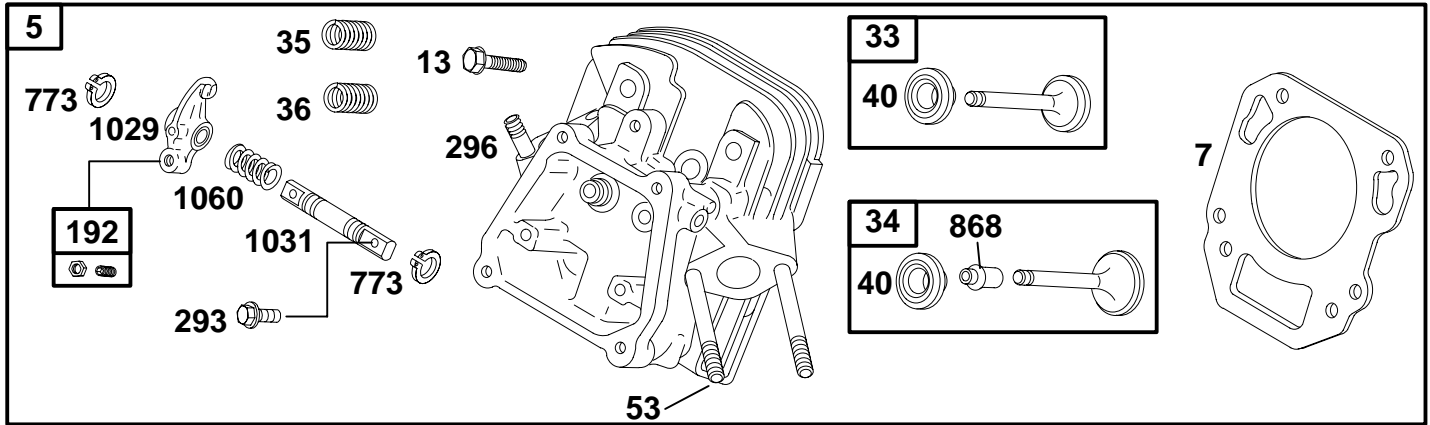

235400 to 235499

REF. NO.	PART NO.	DESCRIPTION	REF. NO.	PART NO.	DESCRIPTION	REF. NO.	PART NO.	DESCRIPTION
5	715375	Head-Cylinder	192	715372	Adjuster-Rocker Arm	1022	Δ710377	Gasket-Rocker Cover
7	Δ710539	Gasket-Cylinder Head	293	710538	Screw (Rocker Arm Shaft)	1023	715376	Cover-Rocker
13	710204	Screw (Cylinder Head)	296	710099	Stud (Muffler)	1026	710373	Rod-Push
33	715373	Valve-Exhaust	383	19374	Wrench-Spark Plug	1029	710534	Arm-Rocker
34	715374	Valve-Intake	773	710537	Retainer	1031	710533	Shaft-Rocker Arm
35	691279	Spring-Valve (Intake)	868	Δ710979	Seal-Valve	1060	710535	Spring-Rocker Shaft
36	691279	Spring-Valve (Exhaust)	914	710023	Screw (Quantity 3)(Rocker Cover)			
40	691752	Retainer-Valve	914A	710248	Screw (Quantity 1)(Rocker Cover)			
45	710530	Tappet-Valve						
53	710556	Stud (Carburetor)						

★ Included in Engine Gasket Set-Ref. No. 358.
◆ Included in Carburetor Gasket Set-Ref. No. 977.

● Included in Carburetor Overhaul Kit-Ref. No. 121.
Δ Included in Valve Gasket Set-Ref. No. 1096.