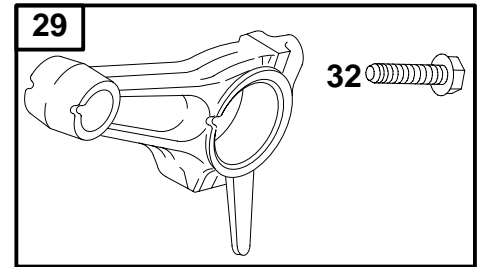

235400 to 235499

REF. NO.	PART NO.	DESCRIPTION	REF. NO.	PART NO.	DESCRIPTION	REF. NO.	PART NO.	DESCRIPTION
16	715342	Crankshaft (SAE 1" Keyway) Used on Type No(s). 0035, 0037, 0076, 0084, 0120, 0122, 0235, 0276, 0284, 0520, 0540. Note 715343 Crankshaft (SAE Taper) Used on Type No(s). 0042, 0070, 0071, 0074, 0080, 0083, 0090, 0280 0290, 0595, 0596. 715344 Crankshaft (SAE 1" Thread) Used on Type No(s). 0043, 0047, 0247, 0561. 715700 Crankshsft (JIS Taper) Used on Type No(s). 0058.	24	710037	Key-Flywheel	27	691792	Lock-Piston Pin
			25	715364	Piston Assembly (Standard) Note 715384 Piston Assembly (.010" Oversize) 715385 Piston Assembly (.020" Oversize)	28	715407	Pin-Piston (Standard)
			26	715346	Ring Set (Standard) Note 715367 Ring Set (.010" Oversize) 715368 Ring Set (.020" Oversize)	29	715345	Rod-Connecting Note 715366 Rod- Connecting (.020" Undersize)
						32	710221	Screw (Connecting Rod)
						46	715369	Camshaft
						101	710547	Pin-Shaft
						742	710548	Retainer-E Ring

★ Included in Engine Gasket Set-Ref. No. 358.
◆ Included in Carburetor Gasket Set-Ref. No. 977.

● Included in Carburetor Overhaul Kit-Ref. No. 121.
△ Included in Valve Gasket Set-Ref. No. 1096.