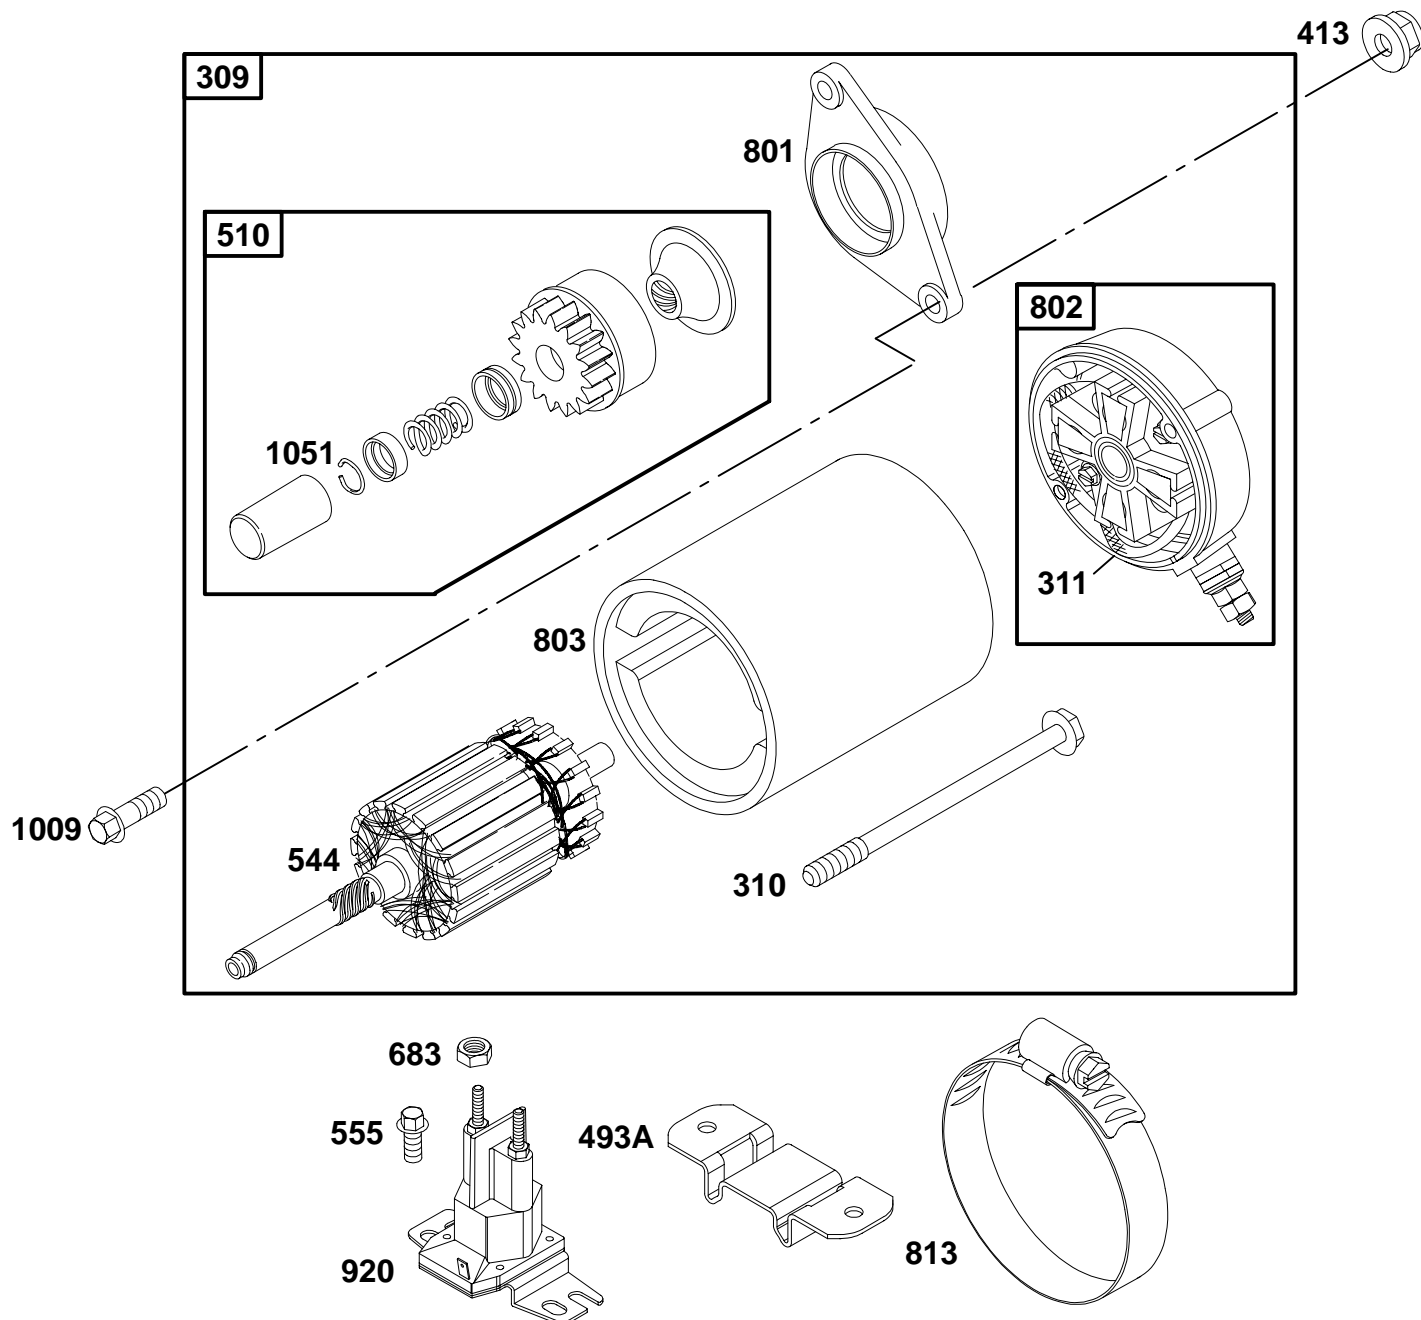

235400 to 235499

REF. NO.	PART NO.	DESCRIPTION	REF. NO.	PART NO.	DESCRIPTION	REF. NO.	PART NO.	DESCRIPTION
309	715208	Motor-Starter (Steel Pinion)	510	496881	Drive-Starter	802	715393	Cap-End
310	710589	Bolt (Starter Motor)	544	690855	Armature-Starter	803	690854	Housing-Starter
311	496887	Brush Set	555	810059	Screw (Starter Solenoid)	813	690635	Clamp
413	710081	Nut (Starter Motor)	683	691029	Nut Starter Solenoid Terminal)	920	691656	Solenoid-Starter
493A	691177	Bracket-Mounting	801	715394	Cap-Drive	1009	710348	Screw (Starter Motor)
						1051	691124	Ring-Retaining

★ Included in Engine Gasket Set-Ref. No. 358.
◆ Included in Carburetor Gasket Set-Ref. No. 977.

● Included in Carburetor Overhaul Kit-Ref. No. 121.
△ Included in Valve Gasket Set-Ref. No. 1096.