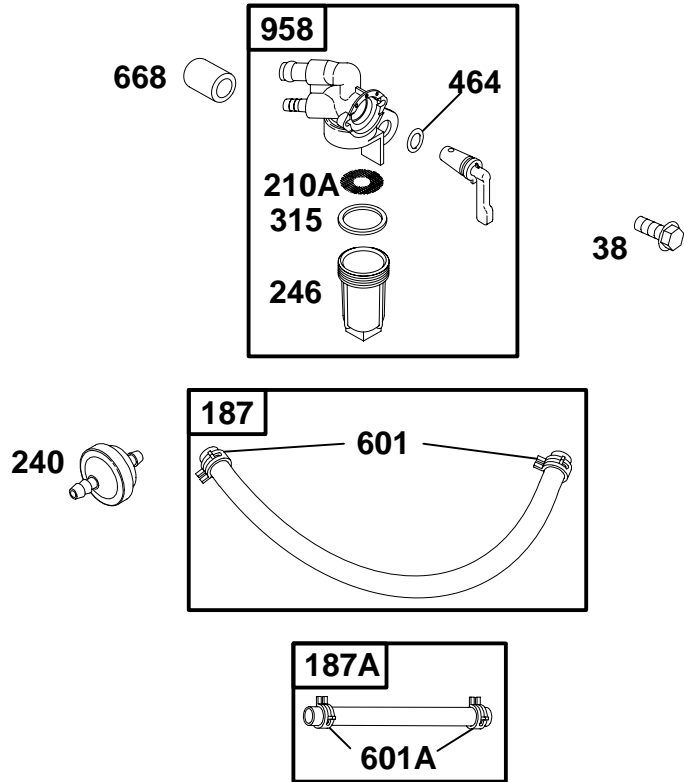

235400 to 235499

REF. NO.	PART NO.	DESCRIPTION	REF. NO.	PART NO.	DESCRIPTION	REF. NO.	PART NO.	DESCRIPTION
38	710160	Screw (Fuel Shut Off Valve)	210	691370	Strainer-Fuel	674	710023	Screw (Fuel Tank Bracket)
182	710491	Bracket-Fuel Tank	210A	710071	Strainer-Fuel	674A	710095	Screw (Fuel Tank Bracket)
187	715125	Line-Fuel (Fuel Tank To Fuel Shut Off Valve)	240	298090	Filter-Fuel	705	710509	Nut (Fuel Tank)
187A	298049	Line-Fuel (Fuel Shut Off Valve To Carburetor) (Cut To Required Length)	246	710070	Bowl-Filter	957	491367	Cap-Fuel Tank (Plastic)
190	710047	Screw (Fuel Tank)	315	710072	Seal-O Ring (Filter Bowl)	958	715224	Valve-Fuel Shut Off
			464	★710069	Seal-O-Ring (Fuel Shut Off Valve)	972	715516	Tank-Fuel (Plastic)
			495	710508	Bushing			
			601	710067	Clamp-Hose			
			601A	95162	Clamp-Hose			
			668	710159	Spacer			

★ Included in Engine Gasket Set-Ref. No. 358.
◆ Included in Carburetor Gasket Set-Ref. No. 977.

● Included in Carburetor Overhaul Kit-Ref. No. 121.
△ Included in Valve Gasket Set-Ref. No. 1096.