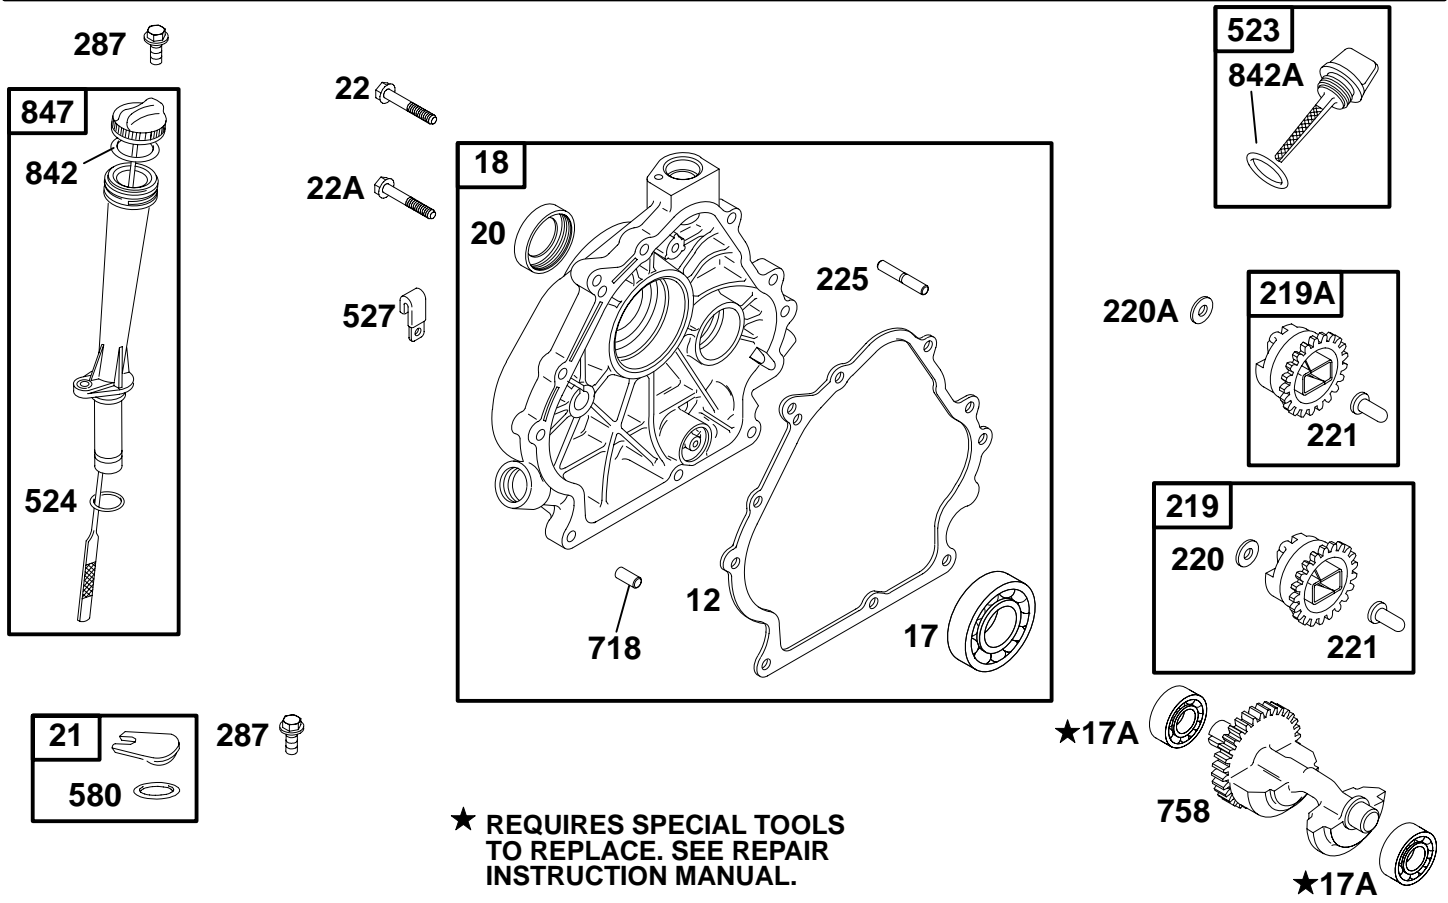

235400 to 235499

REF. NO.	PART NO.	DESCRIPTION	REF. NO.	PART NO.	DESCRIPTION	REF. NO.	PART NO.	DESCRIPTION
12	★710378	Gasket-Crankcase	22	710032	Screw (Crankcase Cover)	523	710817	Dipstick (Yellow) (Used After Code Date 98013100).
17	710528	Bearing-Ball	22A	710306	Screw (Crankcase Cover)			Note 710544 Dipstick (Black) (Used Before Code Date 98020100).
		Note 710657 Bearing-Ball Used on Type No(s). 0047, 0247, 0561.	219	715679	Gear-Governor (Used After Code Date 99073100)	524	280854	Seal-Dipstick Tube
17A	710482	Bearing-Ball	219A	715341	Gear-Governor (Used Before Code Date 99080100)	527	710100	Clamp-Tube
18	715359	Cover-Crankcase	220	710545	Washer (Governor Gear) (Used After Code Date 99073100)	580	280854	Seal-O Ring (Oil Fill Cap)
		Note 715358 Cover-Crankcase Used on Type No(s). 0042, 0595. 715526 Cover-Crankcase Used on Type No(s). 0058.	220A	710035	Washer (Governor Gear) (Used Before Code Date 99080100)	718	710005	Pin-Locating
20	★291675	Seal-Oil (PTO Side)	221	710027	Cup-Governor	758	710542	Counterweight
21	493668	Cap-Oil Fill	225	710028	Shaft-Governor Gear	842	691870	Seal-O Ring (Dipstick Tube))
			287	710234	Screw (Dipstick Tube)	842A	★710218	Seal-O Ring (Dipstick Tube))
						847	710543	Dipstick/Tube Assembly

★ Included in Engine Gasket Set-Ref. No. 358.
◆ Included in Carburetor Gasket Set-Ref. No. 977.

● Included in Carburetor Overhaul Kit-Ref. No. 121.
△ Included in Valve Gasket Set-Ref. No. 1096.