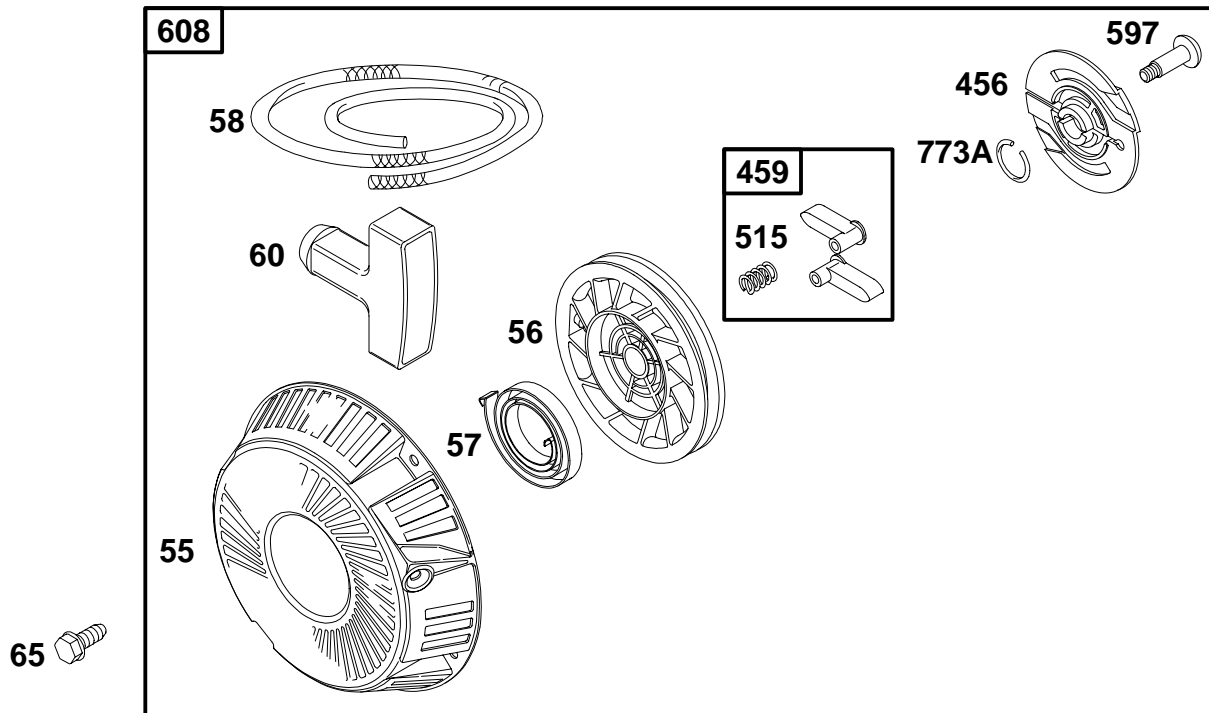

REF. NO.	PART NO.	DESCRIPTION	REF. NO.	PART NO.	DESCRIPTION	REF. NO.	PART NO.	DESCRIPTION
55	691568	Housing-Rewind Starter	60	490652	Grip-Starter Rope	597	690876	Screw (Pawl Friction Plate)
56	805949	Pulley-Starter	65	710074	Screw (Rewind Starter)	608	692102	Starter-Rewind
57	805951	Spring-Rewind Starter	456	691529	Plate-Pawl Friction	773A	690875	Retainer
58	66574	Rope-Starter (Cut To Required Length)	459	808166	Pawl-Ratchet			
			515	691528	Spring-Pawl			

★ Included in Engine Gasket Set-Ref. No. 358.
◆ Included in Carburetor Gasket Set-Ref. No. 977.

● Included in Carburetor Overhaul Kit-Ref. No. 121.
Δ Included in Valve Gasket Set-Ref. No. 1096.