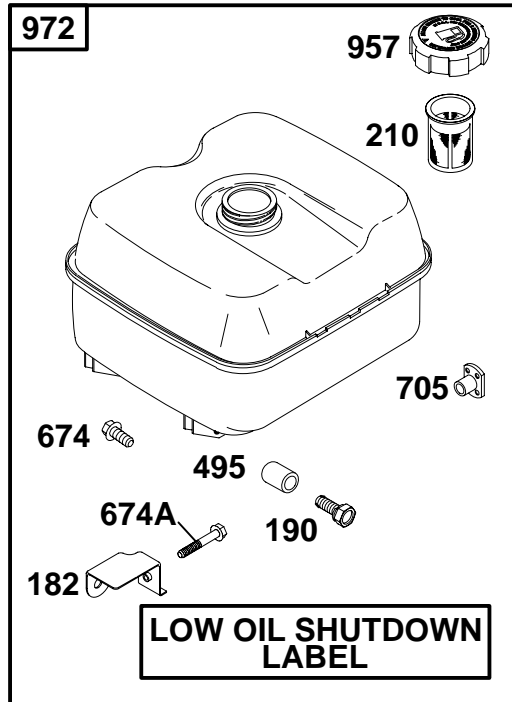

235400 to 235499

REF. NO.	PART NO.	DESCRIPTION	REF. NO.	PART NO.	DESCRIPTION	REF. NO.	PART NO.	DESCRIPTION
38	710160	Screw (Fuel Shut Off Valve)	210	691370	Strainer-Fuel	674	710023	Screw (Fuel Tank Bracket)
182	710491	Bracket-Fuel Tank	210A	710071	Strainer-Fuel	674A	710095	Screw (Fuel Tank Bracket)
187	715125	Line-Fuel (Fuel Tank To Fuel Shut Off Valve)	240	298090	Filter-Fuel	705	710509	Nut (Fuel Tank)
187A	298049	Line-Fuel (Fuel Shut Off Valve To Carburetor) (Cut To Required Length)	246	710070	Bowl-Filter	957	491367	Cap-Fuel Tank (Plastic)
190	710047	Screw (Fuel Tank)	315	710072	Seal-O Ring (Filter Bowl)	958	715224	Valve-Fuel Shut Off
			464	★710069	Seal-O-Ring (Fuel Shut Off Valve)	972	715516	Tank-Fuel (Plastic)
			495	710508	Bushing			
			601	710067	Clamp-Hose			
			601A	95162	Clamp-Hose			
			668	710159	Spacer			

★ Included in Engine Gasket Set-Ref. No. 358.
◆ Included in Carburetor Gasket Set-Ref. No. 977.

● Included in Carburetor Overhaul Kit-Ref. No. 121.
△ Included in Valve Gasket Set-Ref. No. 1096.