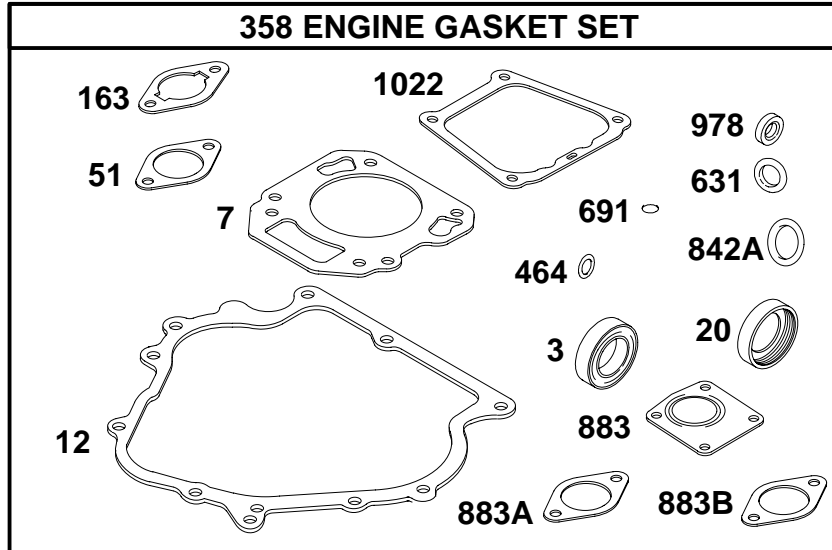

235400 to 235499

REF. NO.	PART NO.	DESCRIPTION	REF. NO.	PART NO.	DESCRIPTION	REF. NO.	PART NO.	DESCRIPTION
3	★291675	Seal—Oil (Magneto Side)	127	●695005	Plug—Welch	883A	Δ★710250	Gasket—Exhaust (Used Before Code Date 01070100).
7	Δ★710539	Gasket—Cylinder Head	137	●★281165	Gasket—Float Bowl	883B	Δ★711181	Gasket—Exhaust (Used After Code Date 01063000).
12	★710378	Gasket—Crankcase	142	●498547	Nozzle—Carburetor (Carburetor Part Number 715331)	978	★710091	Gasket—Oil Gard®
20	★291675	Seal—Oil (PTO Side)			Note	987	●691326	Seal—Throttle Shaft
51	◆●★710559	Gasket—Intake			●690668	987	●691326	Seal—Throttle Shaft
93	●690602	Bushing—Throttle Shaft			Nozzle— Carburetor (Carburetor Part Number 715331)	1022	Δ★710377	Gasket—Rocker Cover
95	●94098	Screw (Throttle Valve)						
104	●690525	Pin—Float Hinge	163	◆●★710557	Gasket—Air Cleaner			
105	●231855	Valve—Float Needle	276	●◆692255	Washer—Sealing			
106	●231854	Seat—Inlet	358	715383	Gasket Set—Engine			
121	715718	Kit—Carburetor Overhaul (Carburetor Part Number 715331)	464	★710069	O-Ring Seal (Fuel Shut Off Valve)			
		Note	631	★710004	Washer (Oil Drain Plug)			
		715387 Kit—Carburetor Overhaul (Carburetor Part Number 715400)	633	●690597	Seal—Choke/Throttle Shaft			
			691	★710055	Seal—Governor Shaft			
			842A	★710218	Seal—O Ring (Dipstick Tube)			

★ Included in Engine Gasket Set—Ref. No. 358.
◆ Included in Carburetor Gasket Set—Ref. No. 977.

● Included in Carburetor Overhaul Kit—Ref. No. 121.
Δ Included in Valve Gasket Set—Ref. No. 1096.