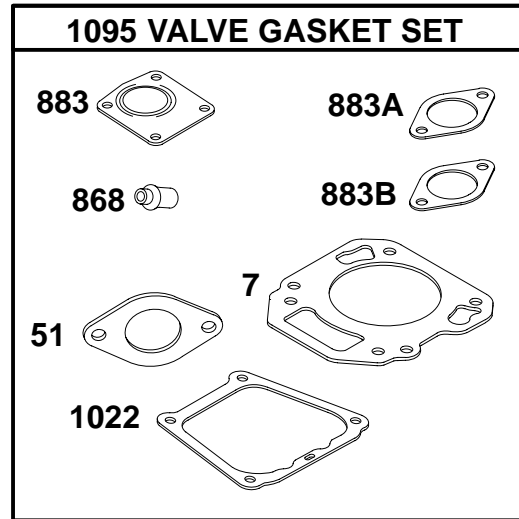

235400 to 235499

REF. NO.	PART NO.	DESCRIPTION	REF. NO.	PART NO.	DESCRIPTION	REF. NO.	PART NO.	DESCRIPTION
7	Δ★710539	Gasket-Cylinder Head	883	Δ★711182	Gasket-Exhaust (Used After Code Date 01063000).	883B	Δ★711181	Gasket-Exhaust (Used After Code Date 01063000).
51	★◆Δ710559	Gasket-Intake	883A	Δ★710250	Gasket-Exhaust (Used Before Code Date 01070100).	977	715391	Gasket Set-Carburetor
137	◆◆281165	Gasket-Float Bowl				1022	Δ★710377	Gasket-Rocker Cover
163	★◆710557	Gasket-Air Cleaner				1095	715386	Gasket Set-Valve
276	◆◆692255	Washer-Sealing						
868	Δ710979	Seal-Valve						

★ Included in Engine Gasket Set-Ref. No. 358.
◆ Included in Carburetor Gasket Set-Ref. No. 977.

● Included in Carburetor Overhaul Kit-Ref. No. 121.
Δ Included in Valve Gasket Set-Ref. No. 1096.