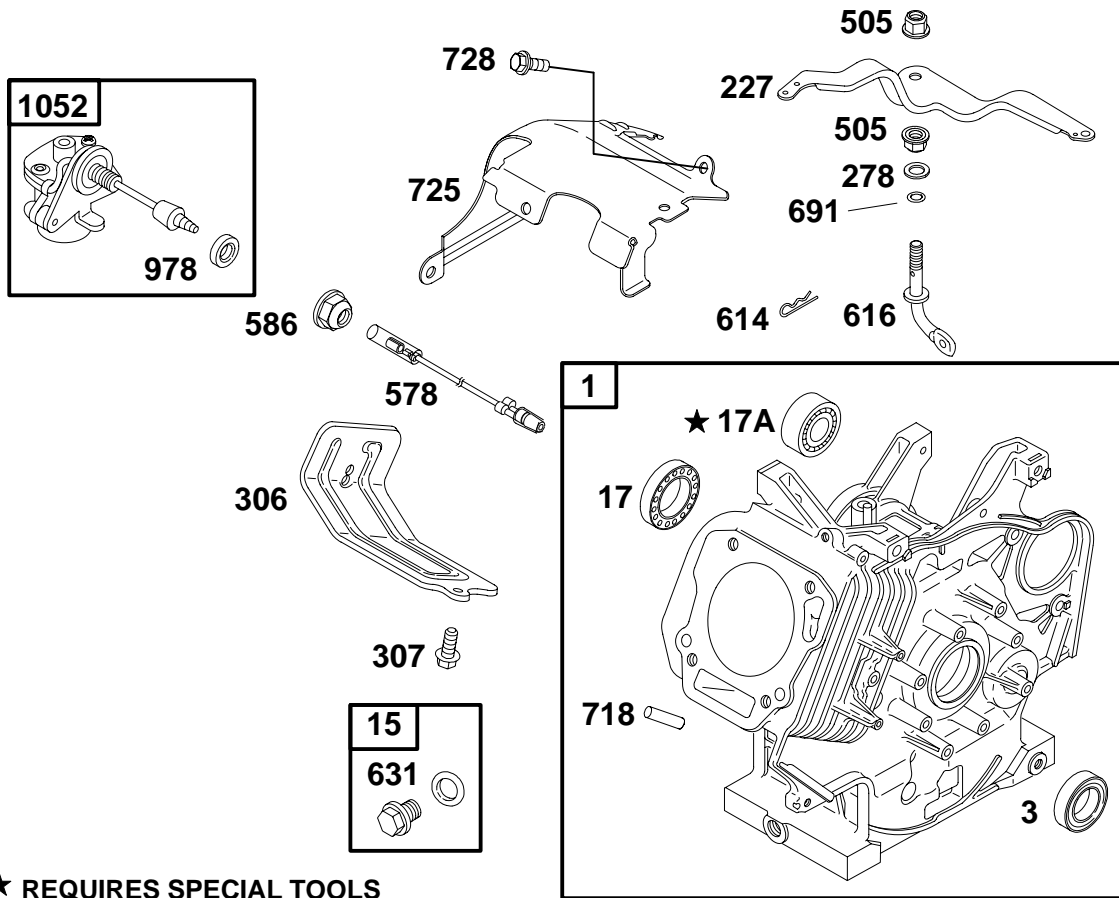

Illustrated Parts List

Model Series

235400 to 235499

TYPE NUMBERS
0035 through 0090,
0120, 0122,
0235 through 0290,
0520 through 0596.

**TO FIND
THE CORRECT NUMBER OF THE PART YOU NEED:
FOLLOW THE INSTRUCTIONS BELOW**

235400 to 235499

★ **REQUIRES SPECIAL TOOLS TO REPLACE. SEE REPAIR INSTRUCTION MANUAL.**

1019 LABEL KIT

1058 OWNER'S MANUAL

REF. NO.	PART NO.	DESCRIPTION	REF. NO.	PART NO.	DESCRIPTION	REF. NO.	PART NO.	DESCRIPTION
1	715355	Cylinder Assembly	17	710528	Bearing-Ball	614	710056	Pin-Cotter
	Note		17A	710482	Bearing-Ball	616	710560	Crank-Governor
	715356	Cylinder Assembly	227	710561	Lever-Governor Control	631	★710004	Washer (Oil Drain Plug)
	Used on Type No(s). 0120, 0520.		278	710058	Washer (Governor Control Lever)	691	★710055	Seal-Governor Shaft
	715357	Cylinder Assembly	306	710242	Shield-Cylinder	718	710005	Pin-Locating
Used on Type No(s). 0043, 0074, 0076, 0080, 0084, 0280, 0284.		307	710023	Screw (Cylinder Shield)	725	710568	Shield-Heat	
3	★291675	Oil-Seal (Magneto Side)	505	710059	Nut (Governor Control Lever)	728	710023	Screw (Heat Shield)
15	715000	Plug-Oil Drain	578	710308	Wire Assembly	978	★710091	Gasket-Oil Gard®
			586	710090	Nut (Oil Sensor)	1019	715031	Kit-Label
						1052	715353	Sensor-Oil
						1058	274777	Owner's Manual