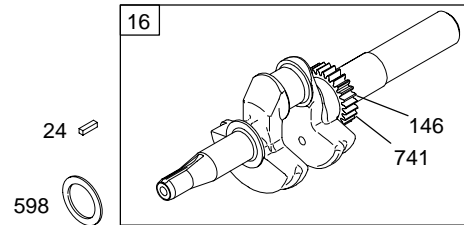

12E100

1019 LABEL KIT

1058 OWNER'S MANUAL

1330 REPAIR MANUAL

Illustrations cover a range of engines. Parts shown without corresponding text may not be used on your specific engine.
5958-2 Assemblies include all parts shown in frames. 07/22/2004