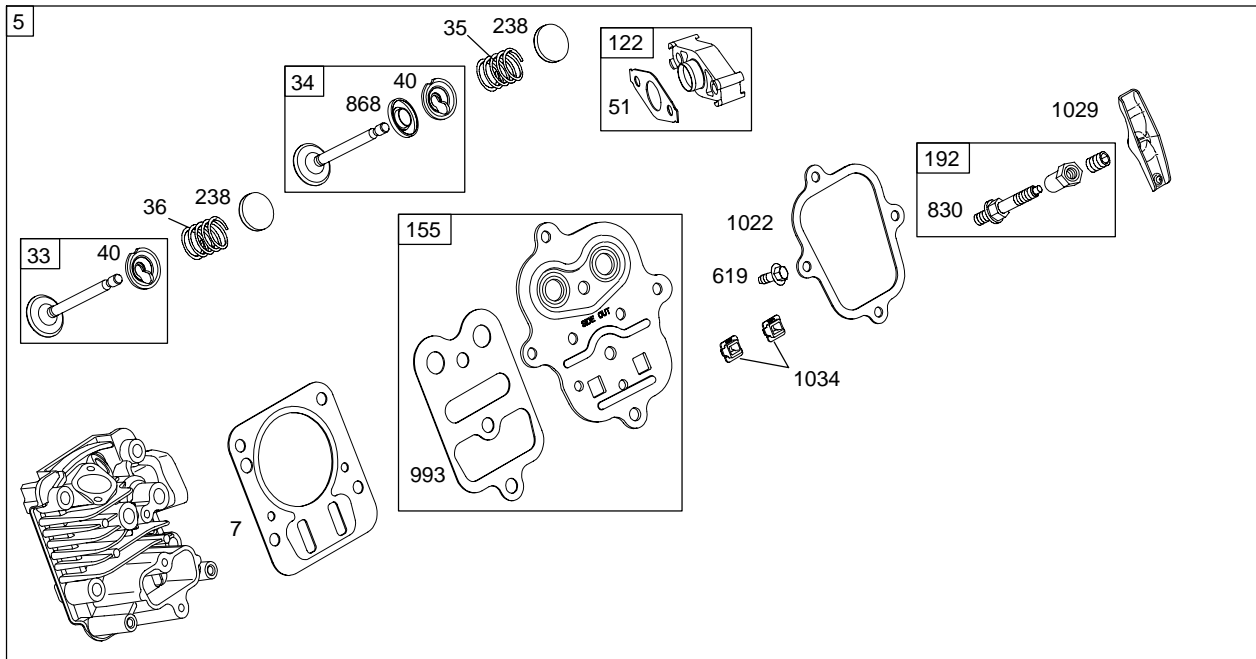

12E100

Illustrated Parts List

Model Series

12E100

TYPE NUMBERS
0007 through 0268.

TABLE OF CONTENTS

Blower Housing/Shrouds	6
Camshaft	2
Carburetor	4
Controls	5
Crankcase Cover	2
Crankshaft	2
Cylinder	2
Cylinder Head	3
Electric Starter	5
Exhaust System	6
Flywheel	6
Fuel Supply	4
Governor Spring	5
Ignition	5
Kits/Gaskets – Carburetor	4
Kits/Gaskets – Engine	2
Kits/Gaskets – Valves	3
Lubrication	2
Piston Group	2
Rewind Starter	5

12E100

1019 LABEL KIT

1058 OWNER'S MANUAL

1330 REPAIR MANUAL

Illustrations cover a range of engines. Parts shown without corresponding text may not be used on your specific engine.
 5958-2 Assemblies include all parts shown in frames. 07/22/2004