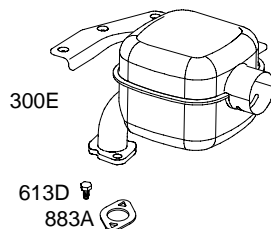

305

Illustrations cover a range of engines. Parts shown without corresponding text may not be used on your specific engine.
 5958-6 Assemblies include all parts shown in frames. 07/22/2004

REF. NO.	PART NO.	DESCRIPTION	REF. NO.	PART NO.	DESCRIPTION	REF. NO.	PART NO.	DESCRIPTION
1	699510	Cylinder Assembly	30	692562	Dipper-Connecting Rod	117	690048	Jet-Main (Standard)
2	399269	Kit-Bushing/Seal (Magneto Side)	32	691664	Screw (Connecting Rod)	118	498977	Jet-Main (High Altitude)
3	★299819	Seal-Oil (Magneto Side)	32A	695759	Screw (Connecting Rod)	121	696998	Kit-Carburetor Overhaul
5	699486	Head-Cylinder	33	499642	Valve-Exhaust	122	●693749	Spacer-Carburetor
7	★∅698210	Gasket-Cylinder Head	34	499641	Valve-Intake	125A	790558	Carburetor
11B	695745	Tube-Breather	35	691304	Spring-Valve (Intake)	127	●694468	Plug-Welch
12	★699485	Gasket-Crankcase	36	691304	Spring-Valve (Exhaust)	127A	●691739	Plug-Welch
13	699482	Screw (Cylinder Head)	37	699661	Guard-Flywheel	130	691181	Valve-Throttle
15	691686	Plug-Oil Drain	40	692194	Retainer-Valve	133	398187	Float-Carburetor
15B	695757	Plug-Oil Drain	45	690977	Tappet-Valve	134	●398188	Kit-Needle/Seat
16	699454	Crankshaft	46	696813	Camshaft	137	●693981	Gasket-Float Bowl
18	699804	Cover-Crankcase	51	★●∅692555	Gasket-Intake (2 Required)	146	690979	Key-Timing
20	★692550	Seal-Oil (PTO Side)	55A	696710	Housing-Rewind Starter	155	698214	Plate-Cylinder Head
21	281658	Cap-Oil Fill	58	693389	Rope-Starter (Cut To Required Length)	186	692317	Connector-Hose
22	699478	Screw (Crankcase Cover/ Sump)	60B	699334	Grip-Starter Rope	187A	692601	Line-Fuel (Molded)
23	699516	Flywheel	65	699228	Screw (Rewind Starter)	187B	693401	Line-Fuel (Molded)
24	222698	Key-Flywheel	65A	699851	Screw (Rewind Starter)	188	699479	Screw (Control Bracket)
25	690021	Piston Assembly (Standard)	78	699205	Screw (Flywheel Guard)	190	699220	Screw (Fuel Tank)
		Note	95	691636	Screw (Throttle Valve)	192	694543	Ball-Rocker Arm
		694168 Piston Assembly (.020" Oversize)	97	690024	Shaft-Throttle	209	692571	Spring-Governor
26	499631	Ring Set (Standard)	98	398185	Kit-Idle Speed	219	693578	Gear-Governor
		Note	104	●691242	Pin-Float Hinge	220	691724	Washer (Governor Gear)
		692786 Ring Set (.020" Oversize)	108	695807	Valve-Choke	222D	790549	Bracket-Control
27	691866	Lock-Piston Pin	109B	695729	Shaft-Choke	227	692573	Lever-Governor Control
28	499423	Pin-Piston				238	691300	Cap-Valve
29	690124	Rod-Connecting						