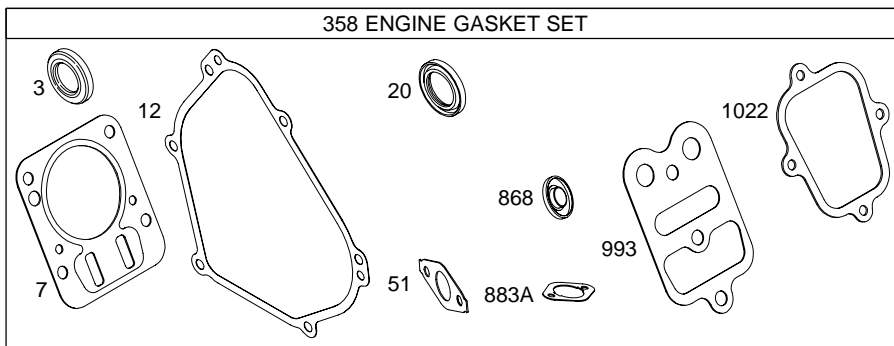

12E100

1019 LABEL KIT

1058 OWNER'S MANUAL

1330 REPAIR MANUAL

Illustrations cover a range of engines. Parts shown without corresponding text may not be used on your specific engine.
5958-2 Assemblies include all parts shown in frames. 07/22/2004