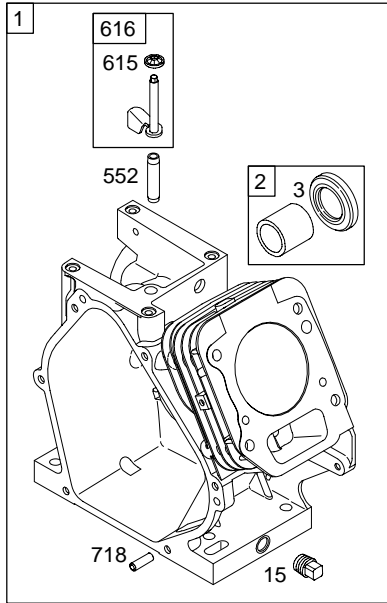

12E100

1019 LABEL KIT

1058 OWNER'S MANUAL

1330 REPAIR MANUAL

Illustrations cover a range of engines. Parts shown without corresponding text may not be used on your specific engine.
5958-2 Assemblies include all parts shown in frames. 07/22/2004