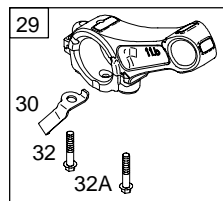

12E100

1019 LABEL KIT

1058 OWNER'S MANUAL

1330 REPAIR MANUAL

Illustrations cover a range of engines. Parts shown without corresponding text may not be used on your specific engine.
5958-2 Assemblies include all parts shown in frames. 07/22/2004