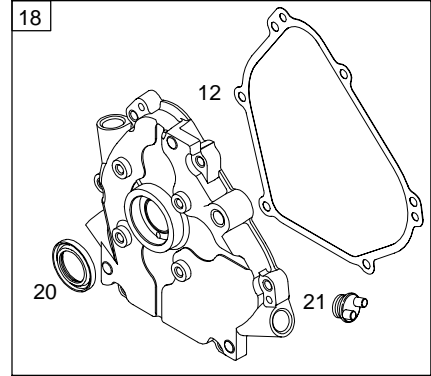

12E100

Illustrated Parts List

Model Series

12E100

TYPE NUMBERS
0007 through 0268.

TABLE OF CONTENTS

Blower Housing/Shrouds	6
Camshaft	2
Carburetor	4
Controls	5
Crankcase Cover	2
Crankshaft	2
Cylinder	2
Cylinder Head	3
Electric Starter	5
Exhaust System	6
Flywheel	6
Fuel Supply	4
Governor Spring	5
Ignition	5
Kits/Gaskets – Carburetor	4
Kits/Gaskets – Engine	2
Kits/Gaskets – Valves	3
Lubrication	2
Piston Group	2
Rewind Starter	5

12E100

1019 LABEL KIT

1058 OWNER'S MANUAL

1330 REPAIR MANUAL

Illustrations cover a range of engines. Parts shown without corresponding text may not be used on your specific engine.
 5958-2 Assemblies include all parts shown in frames. 07/22/2004