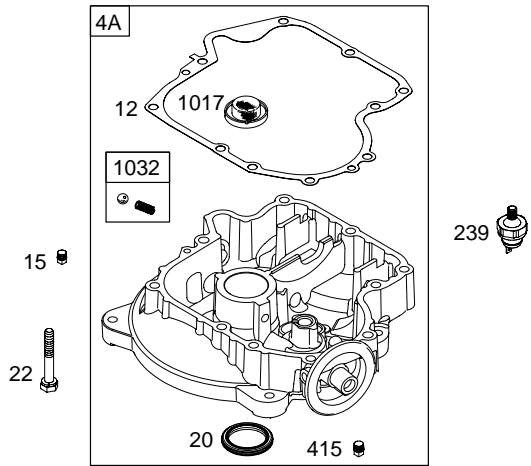

28BH00

Illustrated Parts List Model Series 28BH00

TYPE NUMBERS
0101, 0105, 0114

TABLE OF CONTENTS

Air Cleaner	5
Alternator	7
Blower Housing	5
Camshaft	2
Carburetor	4
Controls	7
Engine Sump	2
Crankshaft	2
Cylinder	2
Cylinder Head	3
Electric Starter	7
Exhaust System	5
Flywheel	6
Fuel Supply	4
Gasket Set – Engine	2
Gasket Set – Valve	3
Governor Spring	7
Ignition	7
Intake Manifold	3
Kit – Carburetor Overhaul.	4
Lubrication	3
Piston, Rings, Connecting Rod	2
Rewind Starter	6
Valves	3

28BH00

1019 LABEL KIT
1058 OWNER'S MANUAL

1330 REPAIR MANUAL

Illustrations cover a range of engines. Parts shown without corresponding text may not be used on your specific engine.
5329-2 Assemblies include all parts shown in frames. 08/31/2004