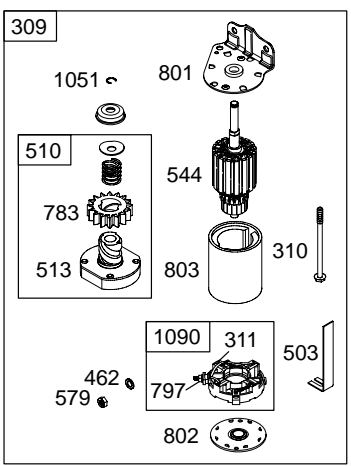

1036 EMISSION LABEL

Illustrations cover a range of engines. Parts shown without corresponding text may not be used on your specific engine.
 5329-5 Assemblies include all parts shown in frames. 08/31/2004

28BH00

NOTE: All stators use a No. 1119 mounting screw.

NOTE: The proper flywheel part number and/or the alternator magnet size will determine the alternator type or output. See repair instruction manual for additional information.