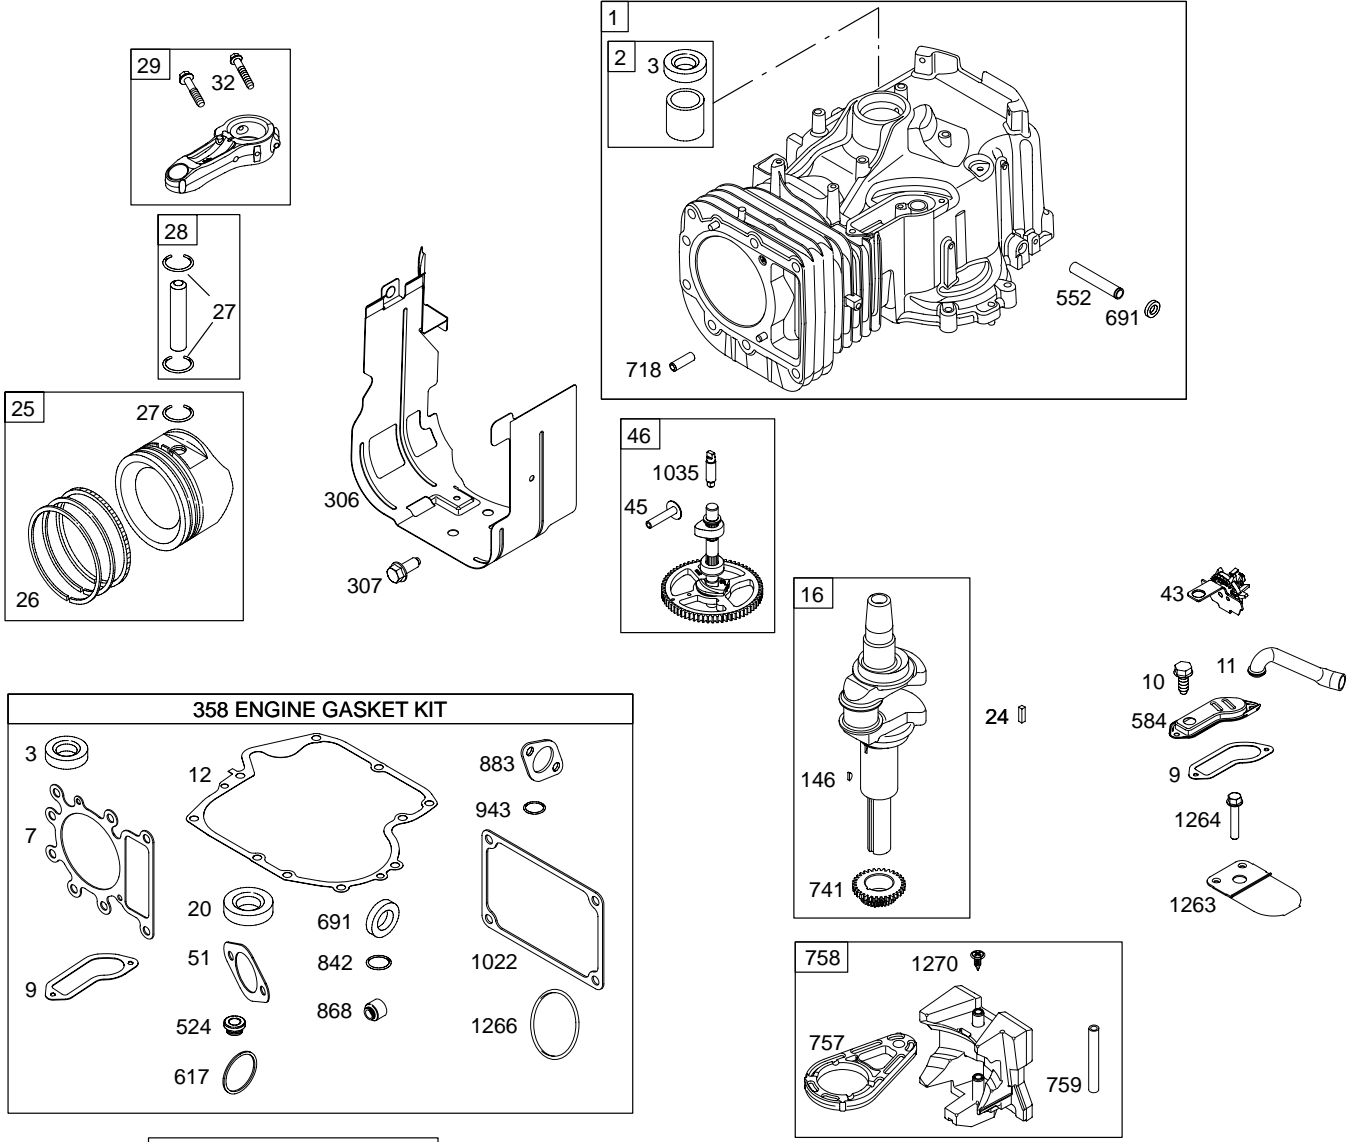

28BH00

1019 LABEL KIT
1058 OWNER'S MANUAL

1330 REPAIR MANUAL