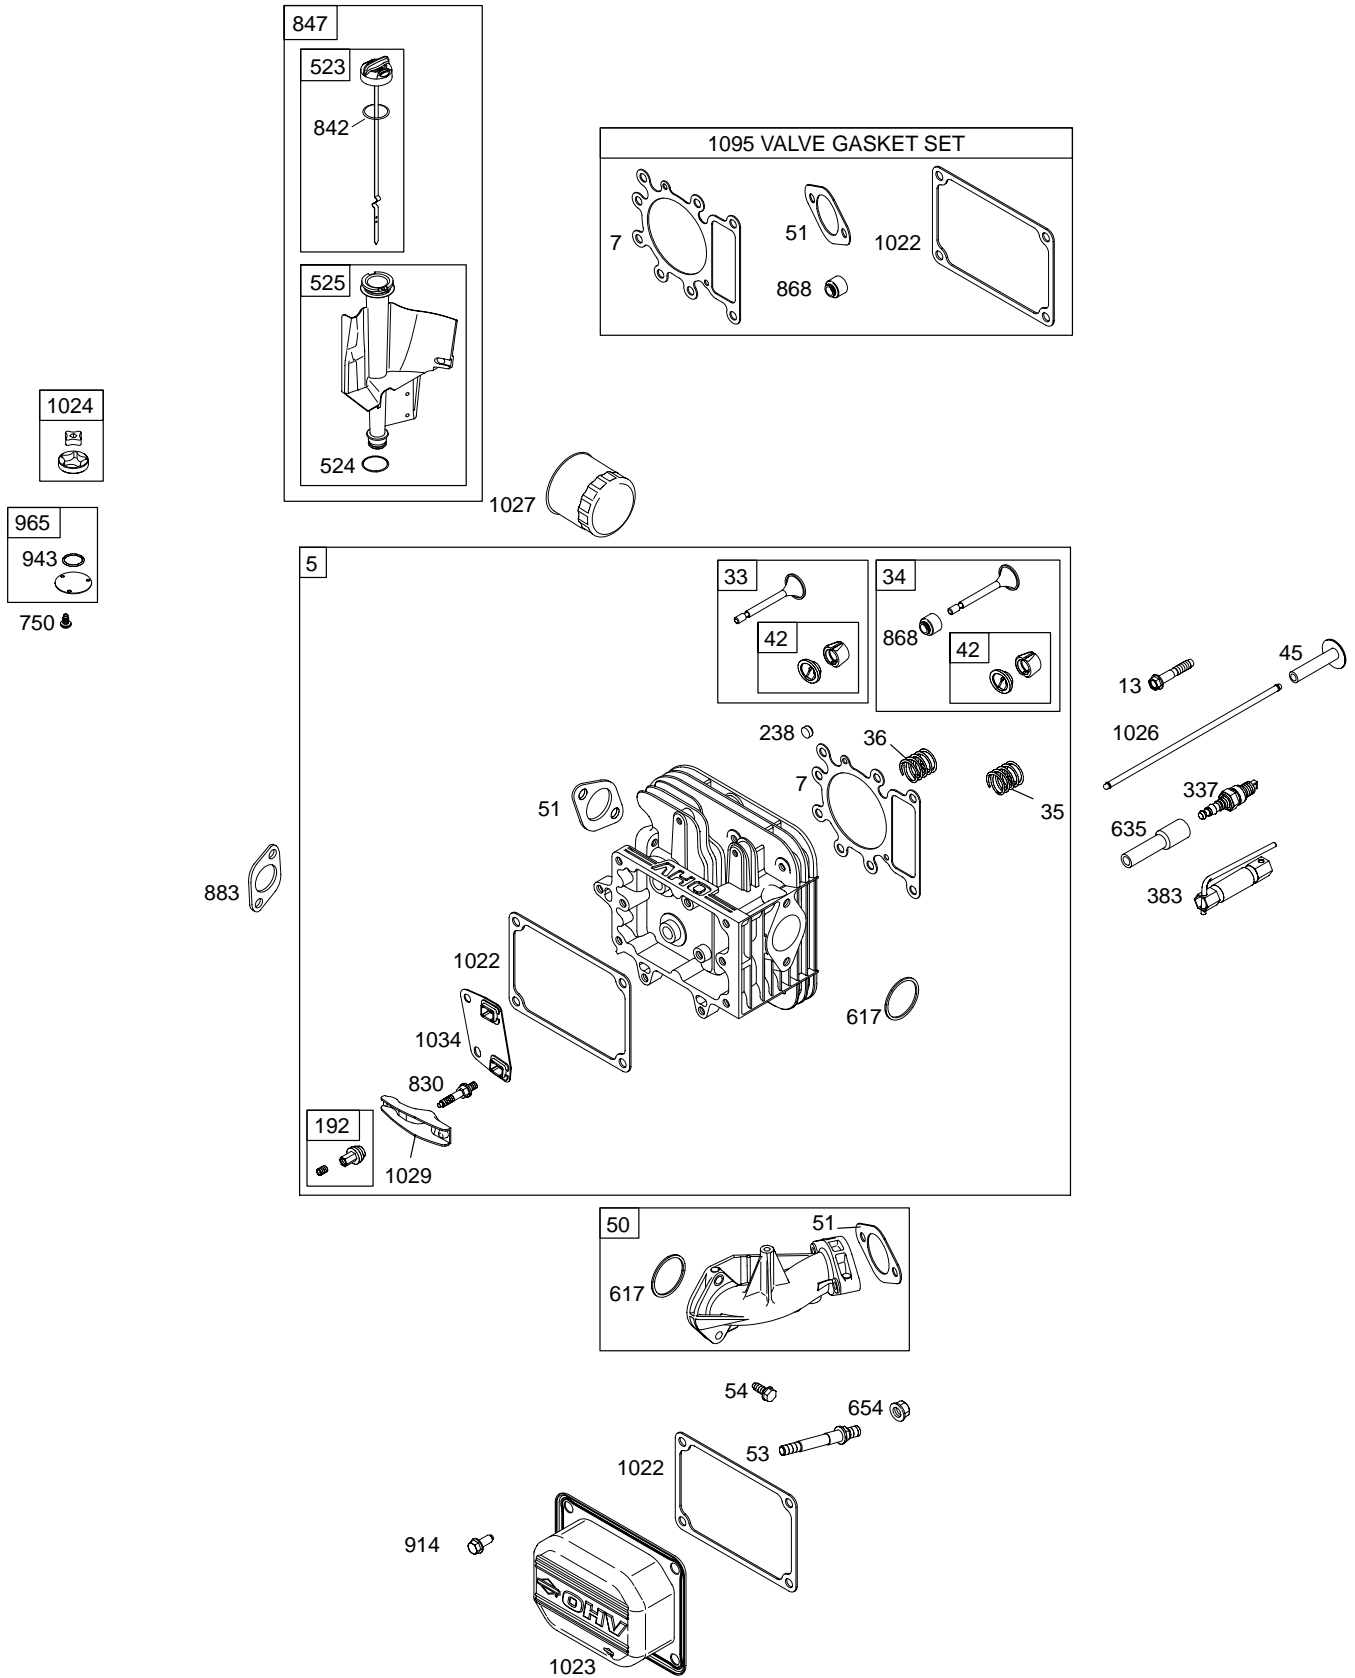

28BH00

Illustrated Parts List Model Series 28BH00

TYPE NUMBERS
0101, 0105, 0114

TABLE OF CONTENTS

Air Cleaner	5
Alternator	7
Blower Housing	5
Camshaft	2
Carburetor	4
Controls	7
Engine Sump	2
Crankshaft	2
Cylinder	2
Cylinder Head	3
Electric Starter	7
Exhaust System	5
Flywheel	6
Fuel Supply	4
Gasket Set – Engine	2
Gasket Set – Valve	3
Governor Spring	7
Ignition	7
Intake Manifold	3
Kit – Carburetor Overhaul.	4
Lubrication	3
Piston, Rings, Connecting Rod	2
Rewind Starter	6
Valves	3

28BH00

1019 LABEL KIT
1058 OWNER'S MANUAL

1330 REPAIR MANUAL

Illustrations cover a range of engines. Parts shown without corresponding text may not be used on your specific engine.
5329-2 Assemblies include all parts shown in frames. 08/31/2004