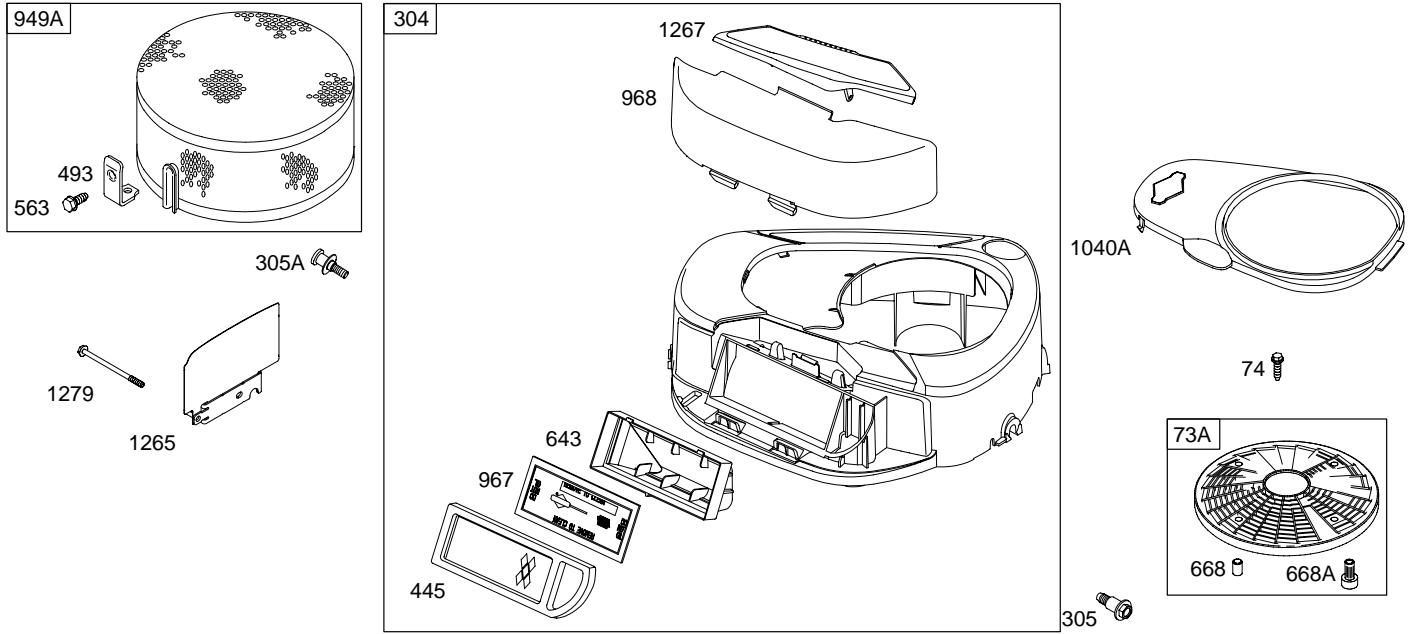

1036 EMISSION LABEL