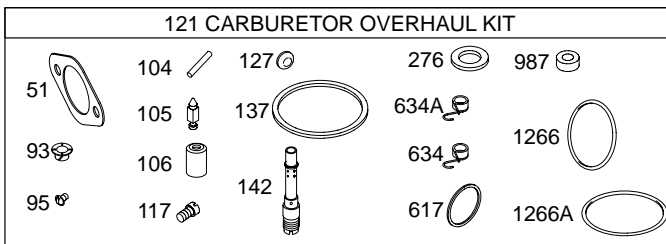

28BH00

Illustrated Parts List Model Series 28BH00

TYPE NUMBERS
0101, 0105, 0114

TABLE OF CONTENTS

Air Cleaner	5
Alternator	7
Blower Housing	5
Camshaft	2
Carburetor	4
Controls	7
Engine Sump	2
Crankshaft	2
Cylinder	2
Cylinder Head	3
Electric Starter	7
Exhaust System	5
Flywheel	6
Fuel Supply	4
Gasket Set – Engine	2
Gasket Set – Valve	3
Governor Spring	7
Ignition	7
Intake Manifold	3
Kit – Carburetor Overhaul.	4
Lubrication	3
Piston, Rings, Connecting Rod	2
Rewind Starter	6
Valves	3

28BH00

1019 LABEL KIT
1058 OWNER'S MANUAL

1330 REPAIR MANUAL

Illustrations cover a range of engines. Parts shown without corresponding text may not be used on your specific engine.
5329-2 Assemblies include all parts shown in frames. 08/31/2004

Illustrations cover a range of engines. Parts shown without corresponding text may not be used on your specific engine.
 5329-3 Assemblies include all parts shown in frames. 08/31/2004

28BH00

Illustrations cover a range of engines. Parts shown without corresponding text may not be used on your specific engine. 5329-4 Assemblies include all parts shown in frames. 08/31/2004