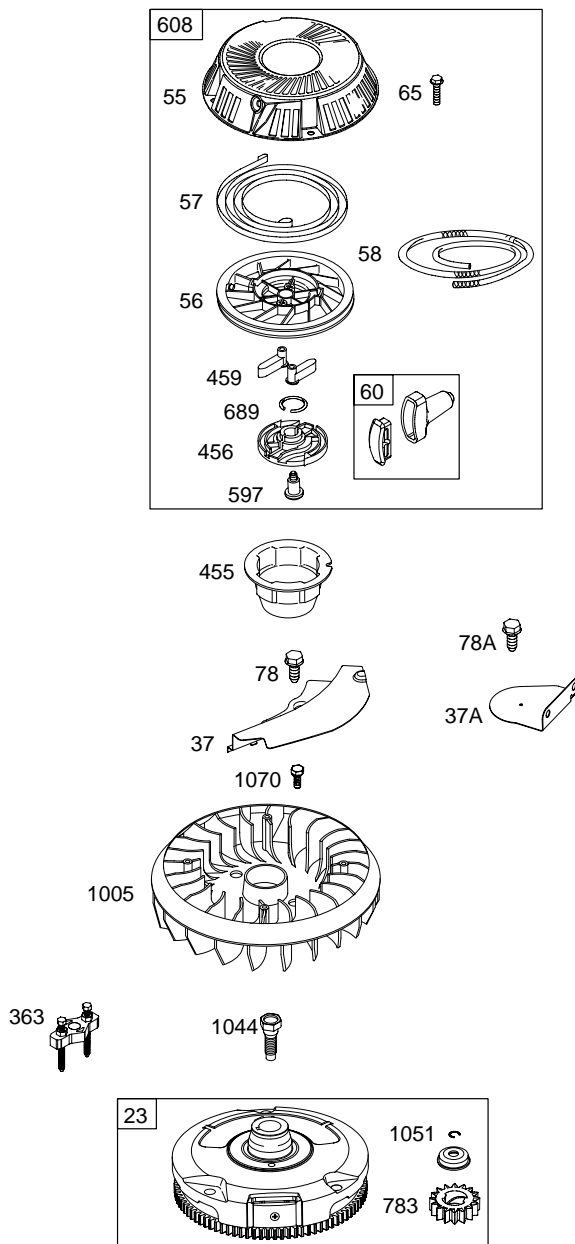

28BH00

Illustrated Parts List Model Series 28BH00

TYPE NUMBERS
0101, 0105, 0114

TABLE OF CONTENTS

Air Cleaner	5
Alternator	7
Blower Housing	5
Camshaft	2
Carburetor	4
Controls	7
Engine Sump	2
Crankshaft	2
Cylinder	2
Cylinder Head	3
Electric Starter	7
Exhaust System	5
Flywheel	6
Fuel Supply	4
Gasket Set – Engine	2
Gasket Set – Valve	3
Governor Spring	7
Ignition	7
Intake Manifold	3
Kit – Carburetor Overhaul.	4
Lubrication	3
Piston, Rings, Connecting Rod	2
Rewind Starter	6
Valves	3

Illustrations cover a range of engines. Parts shown without corresponding text may not be used on your specific engine.
 5329-3 Assemblies include all parts shown in frames. 08/31/2004

28BH00

Illustrations cover a range of engines. Parts shown without corresponding text may not be used on your specific engine. 5329-4 Assemblies include all parts shown in frames. 08/31/2004

28BH00

NOTE: All stators use a No. 1119 mounting screw.

NOTE: The proper flywheel part number and/or the alternator magnet size will determine the alternator type or output. See repair instruction manual for additional information.