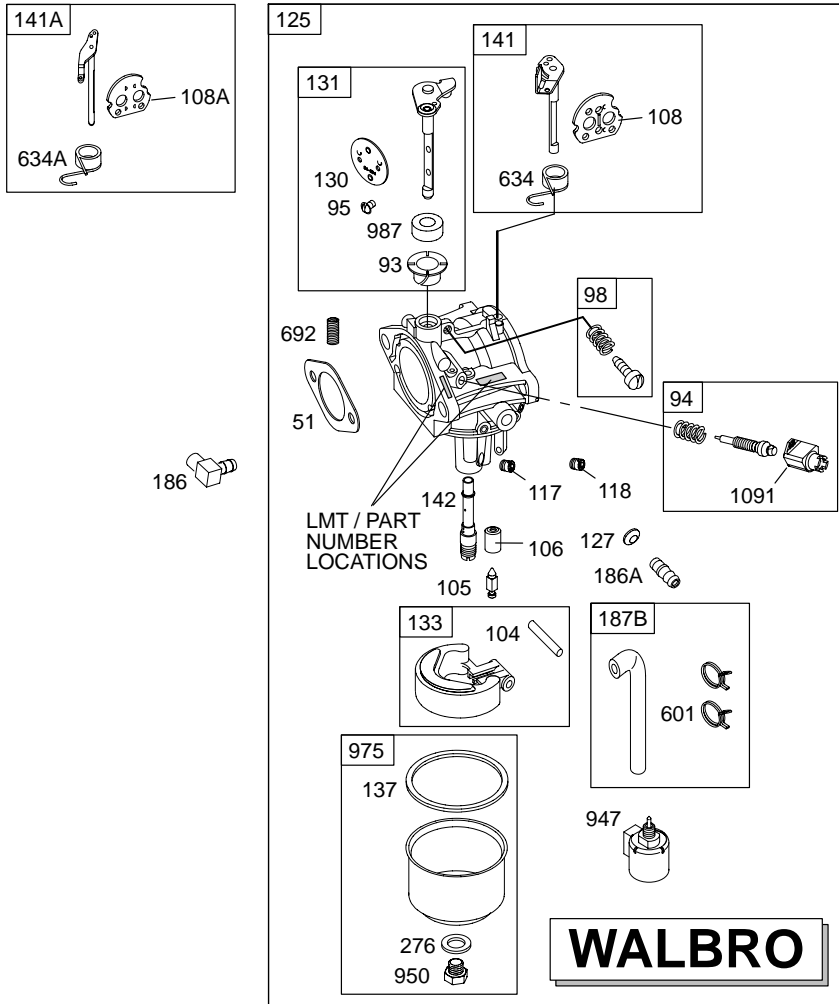

28BH00

Illustrated Parts List Model Series 28BH00

TYPE NUMBERS
0101, 0105, 0114

TABLE OF CONTENTS

Air Cleaner	5
Alternator	7
Blower Housing	5
Camshaft	2
Carburetor	4
Controls	7
Engine Sump	2
Crankshaft	2
Cylinder	2
Cylinder Head	3
Electric Starter	7
Exhaust System	5
Flywheel	6
Fuel Supply	4
Gasket Set – Engine	2
Gasket Set – Valve	3
Governor Spring	7
Ignition	7
Intake Manifold	3
Kit – Carburetor Overhaul.	4
Lubrication	3
Piston, Rings, Connecting Rod	2
Rewind Starter	6
Valves	3

28BH00

1019 LABEL KIT
1058 OWNER'S MANUAL

1330 REPAIR MANUAL

Illustrations cover a range of engines. Parts shown without corresponding text may not be used on your specific engine.
5329-2 Assemblies include all parts shown in frames. 08/31/2004

Illustrations cover a range of engines. Parts shown without corresponding text may not be used on your specific engine.
 5329-3 Assemblies include all parts shown in frames. 08/31/2004

28BH00

Illustrations cover a range of engines. Parts shown without corresponding text may not be used on your specific engine. 5329-4 Assemblies include all parts shown in frames. 08/31/2004

28BH00

NOTE: All stators use a No. 1119 mounting screw.

NOTE: The proper flywheel part number and/or the alternator magnet size will determine the alternator type or output. See repair instruction manual for additional information.