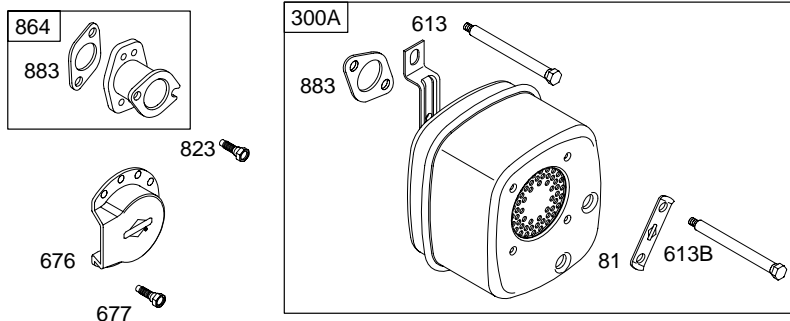

28BH00

Illustrated Parts List Model Series 28BH00

TYPE NUMBERS
0101, 0105, 0114

TABLE OF CONTENTS

Air Cleaner	5
Alternator	7
Blower Housing	5
Camshaft	2
Carburetor	4
Controls	7
Engine Sump	2
Crankshaft	2
Cylinder	2
Cylinder Head	3
Electric Starter	7
Exhaust System	5
Flywheel	6
Fuel Supply	4
Gasket Set – Engine	2
Gasket Set – Valve	3
Governor Spring	7
Ignition	7
Intake Manifold	3
Kit – Carburetor Overhaul.	4
Lubrication	3
Piston, Rings, Connecting Rod	2
Rewind Starter	6
Valves	3

Illustrations cover a range of engines. Parts shown without corresponding text may not be used on your specific engine.
 5329-3 Assemblies include all parts shown in frames. 08/31/2004

28BH00

Illustrations cover a range of engines. Parts shown without corresponding text may not be used on your specific engine. 5329-4 Assemblies include all parts shown in frames. 08/31/2004

1036 EMISSION LABEL

Illustrations cover a range of engines. Parts shown without corresponding text may not be used on your specific engine.
 5329-5 Assemblies include all parts shown in frames. 08/31/2004

28BH00

NOTE: All stators use a No. 1119 mounting screw.

NOTE: The proper flywheel part number and/or the alternator magnet size will determine the alternator type or output. See repair instruction manual for additional information.