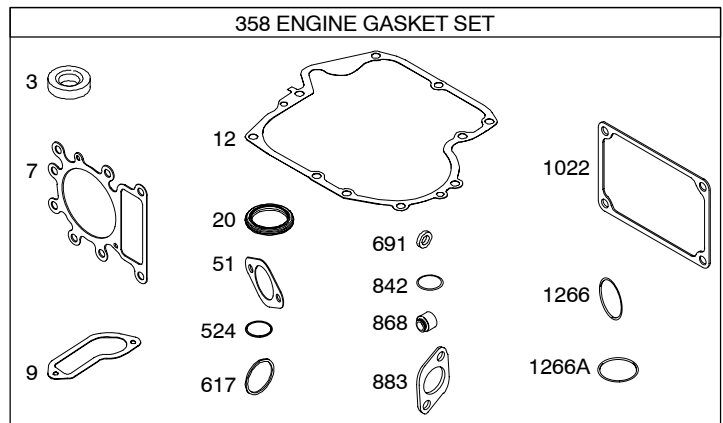

219800

Illustrated Parts List

Model Series

219800

TYPE NUMBERS
0113 through 0389.

TABLE OF CONTENTS

Air Cleaner	6
Alternator	9
Blower Housing	6
Camshaft	3
Carburetor	5
Controls	8
Crankshaft	3
Cylinder	2
Cylinder Head	4
Electric Starter	7
Engine Sump	2
Exhaust System	6
Flywheel	7
Fuel Supply	8
Gasket Set - Engine	4
Gasket Set - Valve	4
Governor Spring	8
Ignition	8
Kit - Carburetor Overhaul	5
Lubrication	3
Piston, Rings, Connecting Rod	3
Valves	3

219800

1058 OWNER'S MANUAL

1330 REPAIR MANUAL

Illustrations cover a range of engines. Parts shown without corresponding text may not be used on your specific engine.

5709-2

Assemblies include all parts shown in frames.

Illustrations cover a range of engines. Parts shown without corresponding text may not be used on your specific engine.
5709-4 Assemblies include all parts shown in frames. **10/07/2005**

Illustrations cover a range of engines. Parts shown without corresponding text may not be used on your specific engine.