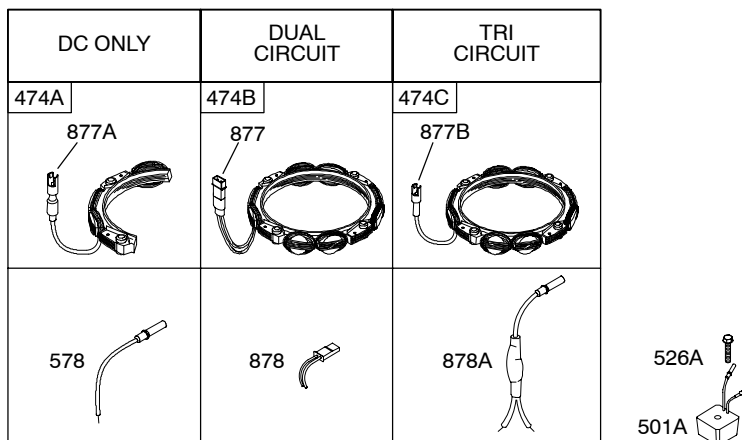

Illustrations cover a range of engines. Parts shown without corresponding text may not be used on your specific engine.

219800

385

Illustrations cover a range of engines. Parts shown without corresponding text may not be used on your specific engine.

5709-8

Assemblies include all parts shown in frames.

10/07/2005

NOTE: All stators use a No. 1119 mounting screw. 

NOTE: The proper flywheel part number and/or the alternator magnet size will determine the alternator type or output. See repair instruction manual for additional information.