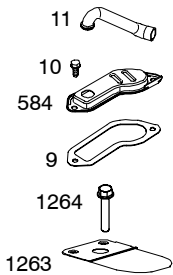

219800

1058 OWNER'S MANUAL

1330 REPAIR MANUAL