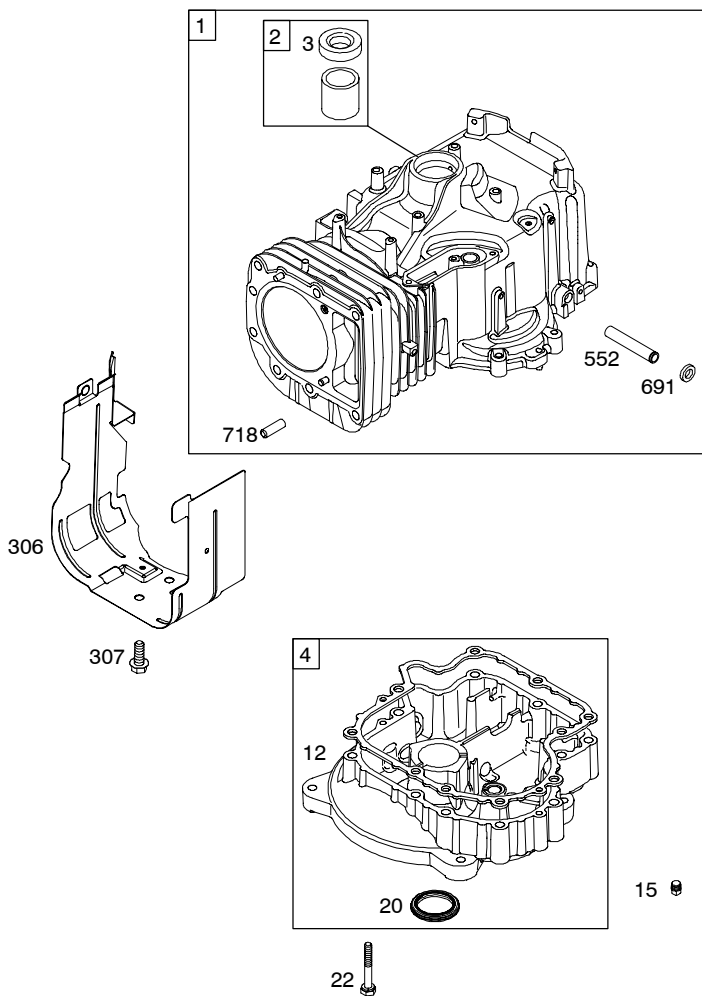

219800

1058 OWNER'S MANUAL

1330 REPAIR MANUAL

Illustrations cover a range of engines. Parts shown without corresponding text may not be used on your specific engine.

5709-2

Assemblies include all parts shown in frames.

10/07/2005