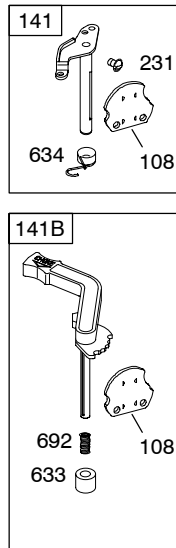

219800

Illustrated Parts List

Model Series

219800

TYPE NUMBERS
0113 through 0389.

TABLE OF CONTENTS

Air Cleaner	6
Alternator	9
Blower Housing	6
Camshaft	3
Carburetor	5
Controls	8
Crankshaft	3
Cylinder	2
Cylinder Head	4
Electric Starter	7
Engine Sump	2
Exhaust System	6
Flywheel	7
Fuel Supply	8
Gasket Set - Engine	4
Gasket Set - Valve	4
Governor Spring	8
Ignition	8
Kit - Carburetor Overhaul	5
Lubrication	3
Piston, Rings, Connecting Rod	3
Valves	3

219800

1058 OWNER'S MANUAL

1330 REPAIR MANUAL

Illustrations cover a range of engines. Parts shown without corresponding text may not be used on your specific engine.

5709-2

Assemblies include all parts shown in frames.

10/07/2005

5709-3 *Illustrations cover a range of engines. Parts shown without corresponding text may not be used on your specific engine.* Assemblies include all parts shown in frames.

10/07/2005

219800

Illustrations cover a range of engines. Parts shown without corresponding text may not be used on your specific engine.
5709-4 Assemblies include all parts shown in frames. **10/07/2005**

Illustrations cover a range of engines. Parts shown without corresponding text may not be used on your specific engine.