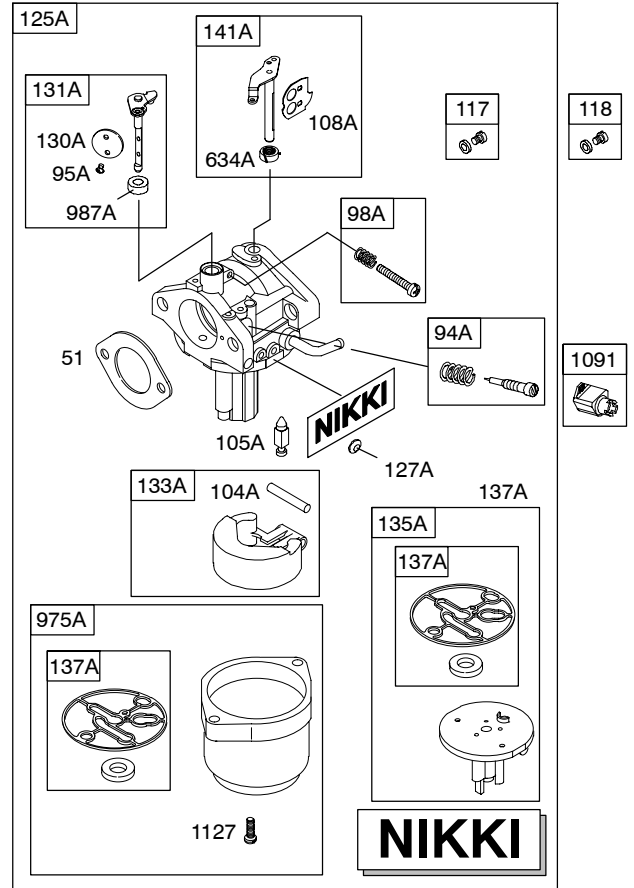

219800

Illustrated Parts List

Model Series

219800

TYPE NUMBERS
0113 through 0389.

TABLE OF CONTENTS

Air Cleaner	6
Alternator	9
Blower Housing	6
Camshaft	3
Carburetor	5
Controls	8
Crankshaft	3
Cylinder	2
Cylinder Head	4
Electric Starter	7
Engine Sump	2
Exhaust System	6
Flywheel	7
Fuel Supply	8
Gasket Set - Engine	4
Gasket Set - Valve	4
Governor Spring	8
Ignition	8
Kit - Carburetor Overhaul	5
Lubrication	3
Piston, Rings, Connecting Rod	3
Valves	3

10/07/2005

5709-3 *Illustrations cover a range of engines. Parts shown without corresponding text may not be used on your specific engine.* Assemblies include all parts shown in frames.

10/07/2005

219800

Illustrations cover a range of engines. Parts shown without corresponding text may not be used on your specific engine.
5709-4 Assemblies include all parts shown in frames. **10/07/2005**

Illustrations cover a range of engines. Parts shown without corresponding text may not be used on your specific engine.