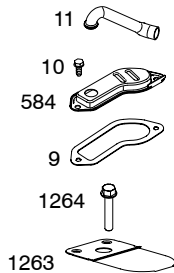

# 218800

TYPE NUMBER  
0111 through 0112

### TABLE OF CONTENTS

<b>Air Cleaner</b> .....	6
<b>Alternator</b> .....	9
<b>Blower Housing</b> .....	6
<b>Camshaft</b> .....	3
<b>Carburetor</b> .....	5
<b>Controls</b> .....	8
<b>Engine Sump</b> .....	2
<b>Crankshaft</b> .....	3
<b>Cylinder</b> .....	2
<b>Cylinder Head</b> .....	4
<b>Exhaust System</b> .....	6
<b>Flywheel</b> .....	7
<b>Fuel System</b> .....	8
<b>Ignition</b> .....	8
<b>Kit - Carburetor Overhaul</b> .....	5
<b>Gasket Set - Engine</b> .....	4
<b>Gasket Set - Valve</b> .....	4
<b>Lubrication</b> .....	3
<b>Piston, Rings, Connecting Rod</b> .....	3
<b>Rewind Starter</b> .....	7

# 218800

1058 OWNER'S MANUAL

1330 REPAIR MANUAL

Illustrations cover a range of engines. Parts shown without corresponding text may not be used on your specific engine.  
5981-2 Assemblies include all parts shown in frames. 10/21/2005