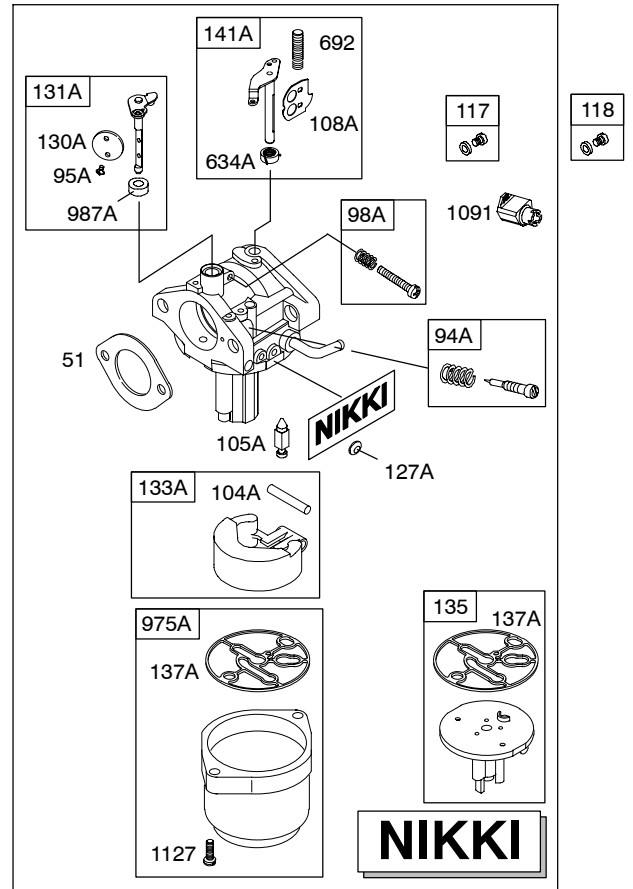

210800

Illustrated Parts List

Model Series

210800

TYPE NUMBER
0110.

TABLE OF CONTENTS

Air Cleaner/Blower Housing	6
Alternator	9
Camshaft	3
Carburetor	5
Controls	8
Crankcase Sump	2
Crankshaft	3
Cylinder	2
Cylinder Head	4
Electric Starter	7
Exhaust System	6
Flywheel	7
Fuel System	8
Ignition	8
Kit/Gasket Sets - Carburetor	5
Kit/Gasket Sets - Engine	4
Kit/Gasket Sets - Valve	4
Lubrication	3
Piston	3
Rewind Starter	7

210800

- 1019 LABEL KIT
- 1058 OWNER'S MANUAL
- 1330 REPAIR MANUAL

5496-2 *Illustrations cover a range of engines. Parts shown without corresponding text may not be used on your specific engine.* Assemblies include all parts shown in frames. 09/22/2004

5496-3 *Illustrations cover a range of engines. Parts shown without corresponding text may not be used on your specific engine.* Assemblies include all parts shown in frames. 09/22/2004

210800

Illustrations cover a range of engines. Parts shown without corresponding text may not be used on your specific engine.