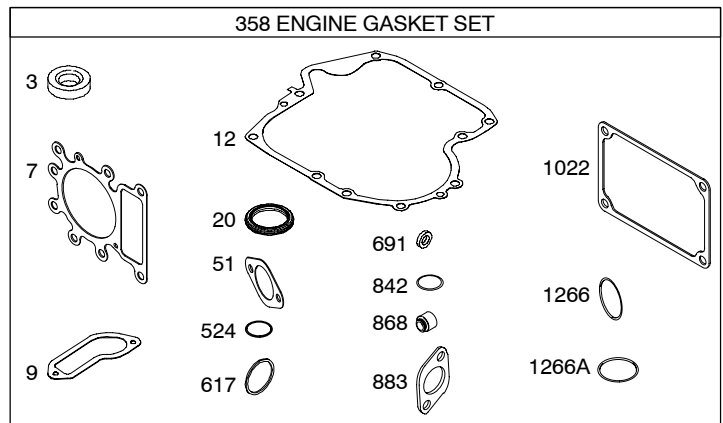

210800

Illustrated Parts List

Model Series

210800

TYPE NUMBER
0110.

TABLE OF CONTENTS

Air Cleaner/Blower Housing	6
Alternator	9
Camshaft	3
Carburetor	5
Controls	8
Crankcase Sump	2
Crankshaft	3
Cylinder	2
Cylinder Head	4
Electric Starter	7
Exhaust System	6
Flywheel	7
Fuel System	8
Ignition	8
Kit/Gasket Sets - Carburetor	5
Kit/Gasket Sets - Engine	4
Kit/Gasket Sets - Valve	4
Lubrication	3
Piston	3
Rewind Starter	7

210800

- 1019 LABEL KIT
- 1058 OWNER'S MANUAL
- 1330 REPAIR MANUAL

5496-2 *Illustrations cover a range of engines. Parts shown without corresponding text may not be used on your specific engine.* Assemblies include all parts shown in frames. 09/22/2004

5496-3 *Illustrations cover a range of engines. Parts shown without corresponding text may not be used on your specific engine.* Assemblies include all parts shown in frames. 09/22/2004

210800

Illustrations cover a range of engines. Parts shown without corresponding text may not be used on your specific engine.