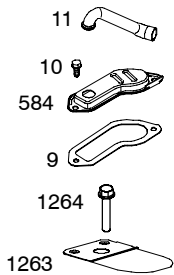

210800

- 1019 LABEL KIT
- 1058 OWNER'S MANUAL
- 1330 REPAIR MANUAL