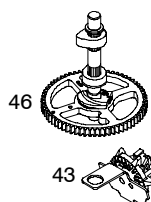

210800

Illustrated Parts List

Model Series

210800

TYPE NUMBER
0110.

TABLE OF CONTENTS

Air Cleaner/Blower Housing	6
Alternator	9
Camshaft	3
Carburetor	5
Controls	8
Crankcase Sump	2
Crankshaft	3
Cylinder	2
Cylinder Head	4
Electric Starter	7
Exhaust System	6
Flywheel	7
Fuel System	8
Ignition	8
Kit/Gasket Sets - Carburetor	5
Kit/Gasket Sets - Engine	4
Kit/Gasket Sets - Valve	4
Lubrication	3
Piston	3
Rewind Starter	7

210800

- 1019 LABEL KIT
- 1058 OWNER'S MANUAL
- 1330 REPAIR MANUAL

5496-2 *Illustrations cover a range of engines. Parts shown without corresponding text may not be used on your specific engine.* Assemblies include all parts shown in frames. 09/22/2004

5496-3 *Illustrations cover a range of engines. Parts shown without corresponding text may not be used on your specific engine.* Assemblies include all parts shown in frames. 09/22/2004

210800

Illustrations cover a range of engines. Parts shown without corresponding text may not be used on your specific engine.