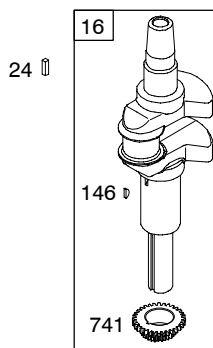

5496-3 *Illustrations cover a range of engines. Parts shown without corresponding text may not be used on your specific engine.* Assemblies include all parts shown in frames. 09/22/2004