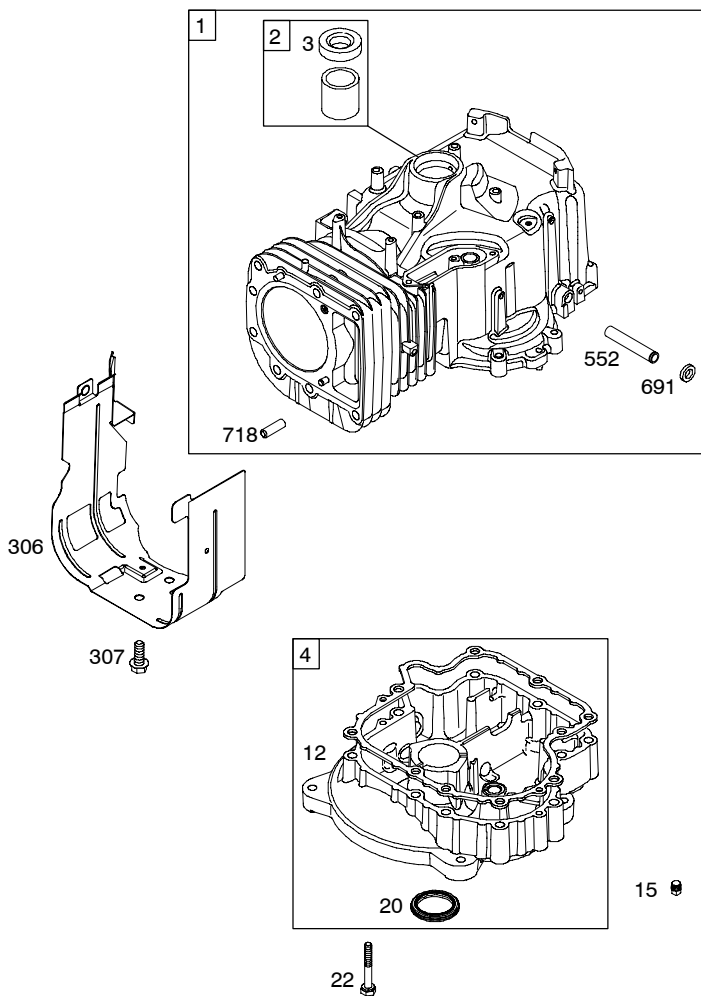

210800

- 1019 LABEL KIT
- 1058 OWNER'S MANUAL
- 1330 REPAIR MANUAL

5496-2 *Illustrations cover a range of engines. Parts shown without corresponding text may not be used on your specific engine.* Assemblies include all parts shown in frames. 09/22/2004