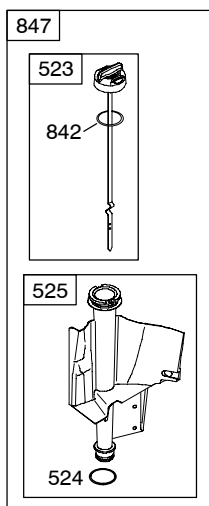

210800

Illustrated Parts List

Model Series

210800

TYPE NUMBER
0110.

TABLE OF CONTENTS

Air Cleaner/Blower Housing	6
Alternator	9
Camshaft	3
Carburetor	5
Controls	8
Crankcase Sump	2
Crankshaft	3
Cylinder	2
Cylinder Head	4
Electric Starter	7
Exhaust System	6
Flywheel	7
Fuel System	8
Ignition	8
Kit/Gasket Sets - Carburetor	5
Kit/Gasket Sets - Engine	4
Kit/Gasket Sets - Valve	4
Lubrication	3
Piston	3
Rewind Starter	7

210800

- 1019 LABEL KIT
- 1058 OWNER'S MANUAL
- 1330 REPAIR MANUAL

5496-2 *Illustrations cover a range of engines. Parts shown without corresponding text may not be used on your specific engine.* Assemblies include all parts shown in frames. 09/22/2004