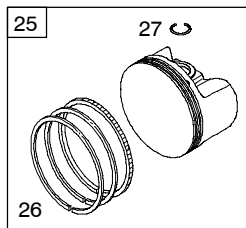

5496-3 *Illustrations cover a range of engines. Parts shown without corresponding text may not be used on your specific engine.* Assemblies include all parts shown in frames. 09/22/2004