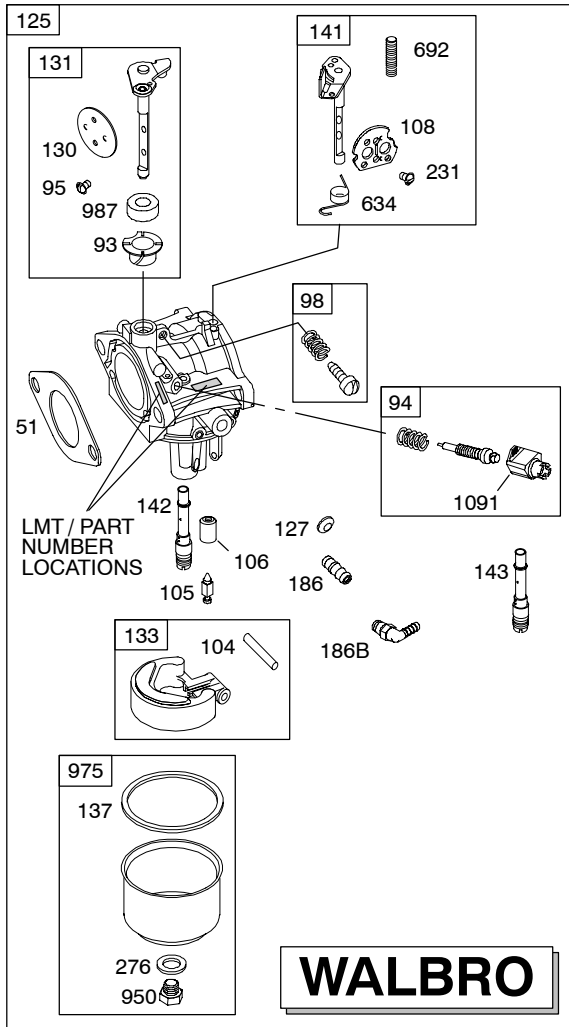

Illustrations cover a range of engines. Parts shown without corresponding text may not be used on your specific engine.