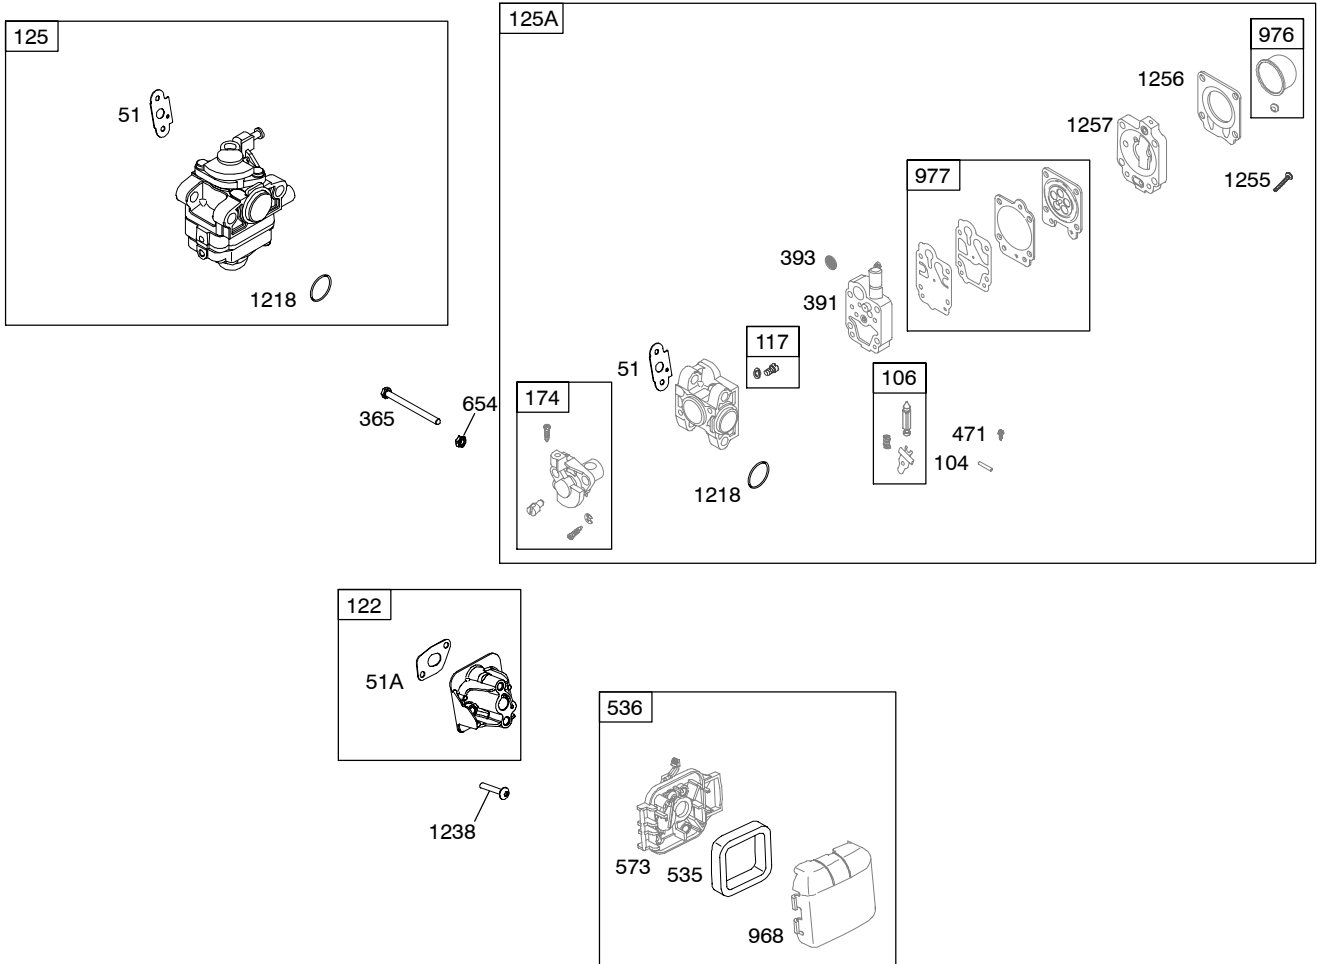

021000

Illustrated Parts List

Model Series

021000

TYPE NUMBERS
0010 through 0562.

TABLE OF CONTENTS

- Air Cleaner** 3
- Blower Housing/Shrouds** 4
- Cams** 2
- Carburetor** 3
- Crankcase Cover/Sump** 2
- Cylinder** 2
- Flywheel** 2
- Fuel Tank** 4
- Head** 2
- Ignition** 4
- Kit/Gasket Sets – Carburetor** 3
- Kits/Gaskets – Engine** 2
- Muffler** 4
- Oil** 2
- Piston Group** 2
- Rewind** 4
- Valves** 2

021000

1330 REPAIR MANUAL 1058 OPERATOR'S MANUAL
 1036 EMISSIONS LABEL 1019 LABEL KIT

GHOSTED PARTS ARE NOT SERVICABLE
 AND ARE SHOWN FOR REFERENCE ONLY.

GHOSTED PARTS ARE NOT SERVICEABLE
AND ARE SHOWN FOR REFERENCE ONLY.