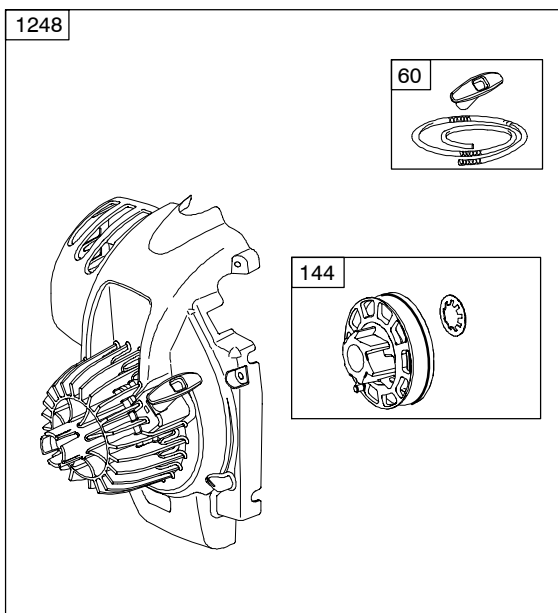

021000

REF. NO.	PART NO.	DESCRIPTION	REF. NO.	PART NO.	DESCRIPTION	REF. NO.	PART NO.	DESCRIPTION
<i>Items listed without part numbers are not available.</i>			306	696936	Shield-Cylinder			Used on Type No(s). 0128, 0129, 0130, 0131.
			307	696889	Screw (Cylinder Shield)			
1		Cylinder Assembly	307A	696895	Screw (Cylinder Shield)	968		Cover-Air Cleaner
3	★696879	Seal-Oil (Magneto Side)	332	696928	Nut (Flywheel)	972	696919	Tank-Fuel (Plastic)
5	696848	Head-Cylinder			----- Note -----	976		Primer-Carburetor
7	★696865	Gasket-Cylinder Head			699870 Nut (Flywheel)	977		Gasket Set- Carburetor
9	★696931	Gasket-Breather			Used on Type No(s). 0015, 0112, 0119, 0120, 0126, 0130, 0134, 0523, 0531.	994	697038	Arrestor-Spark
11	696871	Tube-Breather				1019	697060	Kit-Label ----- Note -----
12	★696866	Gasket-Crankcase						791497 Kit-Label Used on Type No(s). 0137, 0138, 0523.
13	696891	Screw (Cylinder Head)	333	696877	Armature-Magneto (Blue)			Label-Emissions (Available from an Authorized Briggs and Stratton Service Dealer)
18	696950	Cover-Crankcase	333A	699875	Armature-Magneto (Pink) (Rev Limiting)	1036		
22	696889	Screw (Crankcase Cover/ Sump)	334	696891	Screw (Magneto Armature)			
23	696885	Flywheel	337	696876	Plug-Spark ----- Note -----	1238	696893	Screw (Carburetor Spacer)
25		Piston Assembly			790885 Plug-Spark Used on Type No(s). 0125, 0126, 0128, 0129, 0130, 0131, 0137, 0138, 0523.	1245	696967	Cover-Cam Gear
27		Lock-Piston Pin				1246	696929	Gasket-Cam Gear Cover
28		Pin-Piston				1247	696889	Screw (Cam Gear Cover)
29		Rod-Connecting	358	697010	Gasket Set-Engine	1248	698050	Blower Housing/ Rewind ----- Note -----
33		Valve-Exhaust	365	696894	Screw (Carburetor)			699877 Blower Housing/Rewind Used on Type No(s). 0015, 0112, 0119, 0120, 0126, 0129, 0130, 0134, 0137, 0523, 0531.
34		Valve-Intake	391		Body-Fuel Pump			
35		Spring-Valve (Intake)	393		Screen-Carburetor			
36		Spring-Valve (Exhaust)	471		Screw (Inlet Seat)			
40		Retainer-Valve (Intake)			(Metering Lever Pin)			
40A		Retainer-Valve (Exhaust)	507	696872	Insulator			
45		Tappet-Valve	523	696930	Dipstick			
46		Camshaft	535	696923	Filter-Air Cleaner Foam			699872 Blower Housing/Rewind Used on Type No(s). 0118, 0125, 0128, 0131, 0135, 0138.
51	★696868	Gasket-Intake	536	790567	Cleaner-Air			792331 Blower Housing/Rewind Used on Type No(s). 0010, 0127, 0139.
51A	★696867	Gasket-Intake	551	696849	Cover-Valve Plate-Back			
60	699944	Grip-Starter Rope	573					
66	699871	Clutch-Starter	578	792474	Wire Assembly			
104		Pin-Float Hinge	578A	699873	Wire Assembly			
106		Seat-Inlet	578B	699874	Wire Assembly			
117		Jet-Main (Standard)	621	698243	Switch-Stop			
122	696870	Spacer-Carburetor	654	690800	Nut (Carburetor)	1249	696889	Screw (Blower Housing/ Rewind)
125	696949	Carburetor	676	697039	Deflector-Muffler			
125A		Carburetor (For Service of complete carburetor, see Ref 125)	677	697040	Screw (Muffler Deflector)	1255		Screw (Primer Bulb Cover)
144	791499	Pulley/Spring Assem- bly	725	696922	Gasket-Fuel Tank	1256		Cover-Primer Bulb
174		Throttle Valve Assembly	868		Seal-Valve	1257		Backplate-Primer
257	696895	Screw (Starter Clutch)	883	★697035	Gasket-Exhaust	1330	275072	Repair Manual
279	696889	Screw (Valve Cover)	957	696921	Cap-Fuel Tank (Plastic)	1348	699888	Cover-Clutch
300	696874	Muffler	957A	790882	Cap-Fuel Tank	1349	699969	Cup-Oil Fill
						1357	699876	Sleeve-Fuel Line