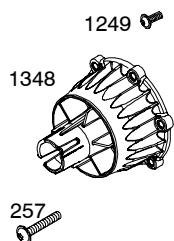

021000

REF. NO.	PART NO.	DESCRIPTION	REF. NO.	PART NO.	DESCRIPTION	REF. NO.	PART NO.	DESCRIPTION
<i>Items listed without part numbers are not available.</i>			306	696936	Shield-Cylinder			Used on Type No(s). 0128, 0129, 0130, 0131.
			307	696889	Screw (Cylinder Shield)			
1		Cylinder Assembly	307A	696895	Screw (Cylinder Shield)	968		Cover-Air Cleaner
3	★696879	Seal-Oil (Magneto Side)	332	696928	Nut (Flywheel)	972	696919	Tank-Fuel (Plastic)
5	696848	Head-Cylinder			----- Note -----	976		Primer-Carburetor
7	★696865	Gasket-Cylinder Head			699870 Nut (Flywheel)	977		Gasket Set- Carburetor
9	★696931	Gasket-Breather			Used on Type No(s). 0015, 0112, 0119, 0120, 0126, 0130, 0134, 0523, 0531.	994	697038	Arrestor-Spark
11	696871	Tube-Breather				1019	697060	Kit-Label ----- Note -----
12	★696866	Gasket-Crankcase						791497 Kit-Label Used on Type No(s). 0137, 0138, 0523.
13	696891	Screw (Cylinder Head)	333	696877	Armature-Magneto (Blue)			Label-Emissions (Available from an Authorized Briggs and Stratton Service Dealer)
18	696950	Cover-Crankcase	333A	699875	Armature-Magneto (Pink) (Rev Limiting)	1036		
22	696889	Screw (Crankcase Cover/ Sump)	334	696891	Screw (Magneto Armature)			
23	696885	Flywheel	337	696876	Plug-Spark ----- Note -----	1238	696893	Screw (Carburetor Spacer)
25		Piston Assembly			790885 Plug-Spark Used on Type No(s). 0125, 0126, 0128, 0129, 0130, 0131, 0137, 0138, 0523.	1245	696967	Cover-Cam Gear
27		Lock-Piston Pin				1246	696929	Gasket-Cam Gear Cover
28		Pin-Piston				1247	696889	Screw (Cam Gear Cover)
29		Rod-Connecting	358	697010	Gasket Set-Engine	1248	698050	Blower Housing/ Rewind ----- Note -----
33		Valve-Exhaust	365	696894	Screw (Carburetor)			699877 Blower Housing/Rewind Used on Type No(s). 0015, 0112, 0119, 0120, 0126, 0129, 0130, 0134, 0137, 0523, 0531.
34		Valve-Intake	391		Body-Fuel Pump			
35		Spring-Valve (Intake)	393		Screen-Carburetor			
36		Spring-Valve (Exhaust)	471		Screw (Inlet Seat)			
40		Retainer-Valve (Intake)			(Metering Lever Pin)			
40A		Retainer-Valve (Exhaust)	507	696872	Insulator			
45		Tappet-Valve	523	696930	Dipstick			
46		Camshaft	535	696923	Filter-Air Cleaner Foam			699872 Blower Housing/Rewind Used on Type No(s). 0118, 0125, 0128, 0131, 0135, 0138.
51	★696868	Gasket-Intake	536	790567	Cleaner-Air			792331 Blower Housing/Rewind Used on Type No(s). 0010, 0127, 0139.
51A	★696867	Gasket-Intake	551	696849	Cover-Valve Plate-Back			
60	699944	Grip-Starter Rope	573					
66	699871	Clutch-Starter	578	792474	Wire Assembly			
104		Pin-Float Hinge	578A	699873	Wire Assembly			
106		Seat-Inlet	578B	699874	Wire Assembly			
117		Jet-Main (Standard)	621	698243	Switch-Stop			
122	696870	Spacer-Carburetor	654	690800	Nut (Carburetor)	1249	696889	Screw (Blower Housing/ Rewind)
125	696949	Carburetor	676	697039	Deflector-Muffler			
125A		Carburetor (For Service of complete carburetor, see Ref 125)	677	697040	Screw (Muffler Deflector)	1255		Screw (Primer Bulb Cover)
144	791499	Pulley/Spring Assem- bly	725	696922	Gasket-Fuel Tank	1256		Cover-Primer Bulb
174		Throttle Valve Assembly	868		Seal-Valve	1257		Backplate-Primer
257	696895	Screw (Starter Clutch)	883	★697035	Gasket-Exhaust	1330	275072	Repair Manual
279	696889	Screw (Valve Cover)	957	696921	Cap-Fuel Tank (Plastic)	1348	699888	Cover-Clutch
300	696874	Muffler	957A	790882	Cap-Fuel Tank	1349	699969	Cup-Oil Fill
						1357	699876	Sleeve-Fuel Line