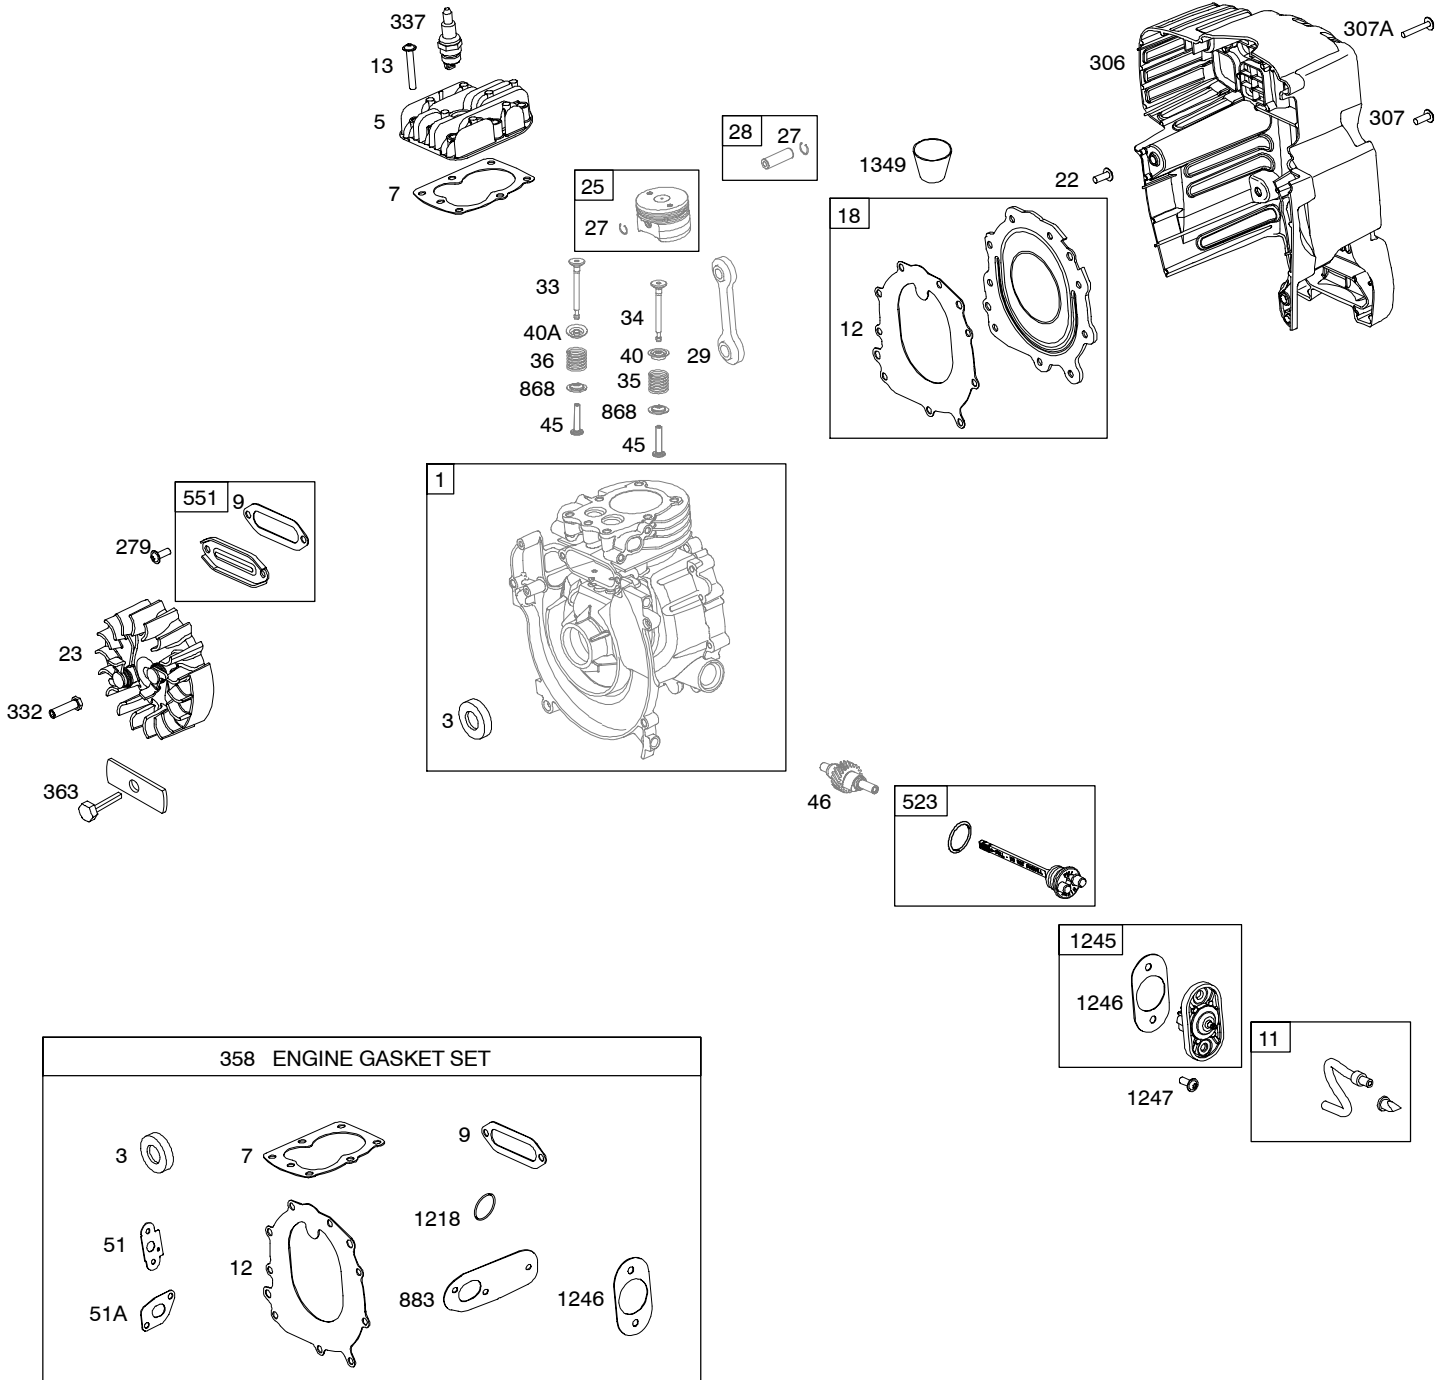

021000

1330 REPAIR MANUAL   1058 OPERATOR'S MANUAL
1036 EMISSIONS LABEL   1019 LABEL KIT

GHOSTED PARTS ARE NOT SERVICABLE
AND ARE SHOWN FOR REFERENCE ONLY.