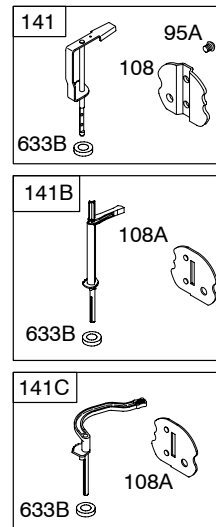

202400

Illustrations cover a range of engines. Parts shown without corresponding text are not used on this engine.
6591-4 Assemblies include all parts shown in frames. 10/28/2005