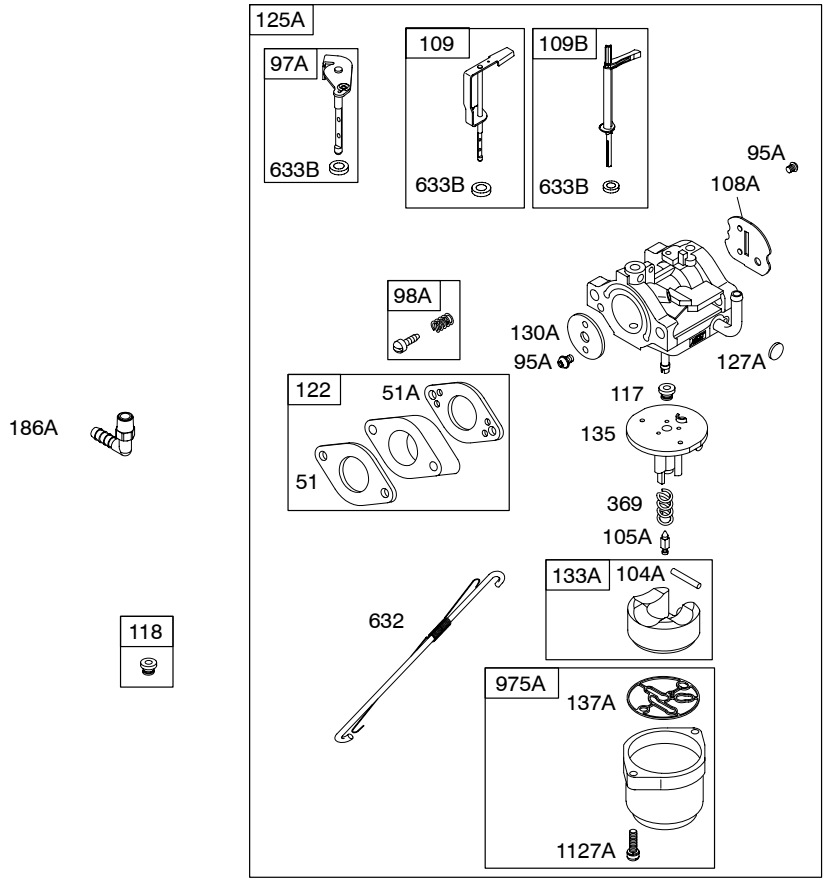

202400

Illustrated Parts List

Model Series

202400

TYPE NUMBERS
0033 through 0434.

TABLE OF CONTENTS

Air Cleaner	6
Alternator	10
Blower Housing/Shrouds	7
Camshaft	2
Carburetor #1	4
Carburetor #2	5
Controls	8
Crankcase Cover	2
Crankshaft	2
Cylinder	2
Cylinder Head	3
Electric Starter	9
Exhaust System	6
Flywheel	7
Fuel Supply	9
Gear Reducer	9
Governor Spring	8
Ignition	10
Kit/Gasket Sets-Carburetor	5
Kit/Gasket Sets-Engine	2
Kit/Gasket Sets-Valve	2
Lubrication	2
Piston, Rings, Connecting Rod	2
Rewind Starter	7
Valves	3

202400

Illustrations cover a range of engines. Parts shown without corresponding text are not used on this engine.
6591-2 Assemblies include all parts shown in frames. **10/28/2005**

Illustrations cover a range of engines. Parts shown without corresponding text are not used on this engine.
 6591-3 Assemblies include all parts shown in frames. 10/28/2005

202400

Illustrations cover a range of engines. Parts shown without corresponding text are not used on this engine.
 6591-4 Assemblies include all parts shown in frames. 10/28/2005

6591-5 *Illustrations cover a range of engines. Parts shown without corresponding text are not used on this engine.* Assemblies include all parts shown in frames. 10/28/2005

202400

DC ONLY	DUAL CIRCUIT	10 - 16 AMP
<p>474A</p>  <p>877A</p>	<p>474B</p>  <p>877</p>	<p>474D</p>  <p>877C</p>
<p>NOTE: All stators use a No. 1119 mounting screw. </p> <p>NOTE: The proper flywheel part number and/or the alternator magnet size will determine the alternator type or output. See repair instruction manual for additional information.</p>		<p>526 </p> <p>501 </p>