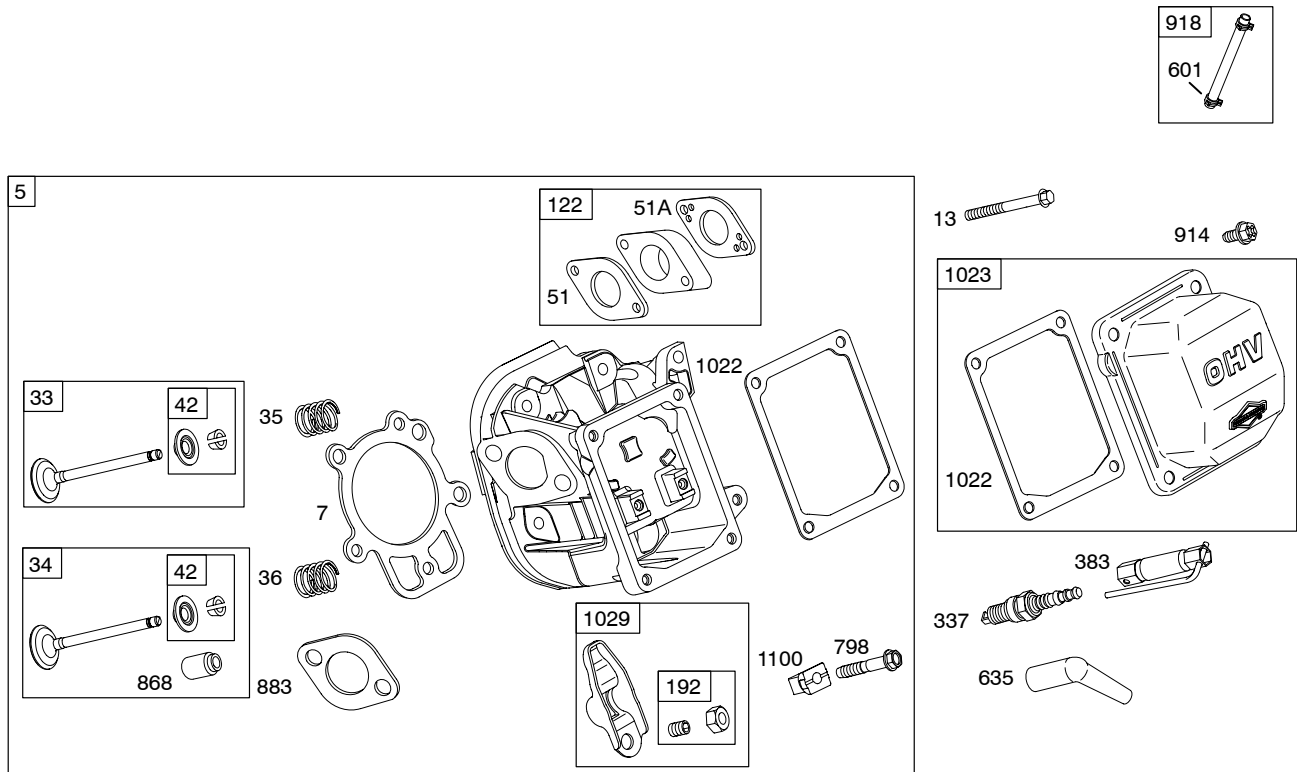

Illustrations cover a range of engines. Parts shown without corresponding text are not used on this engine.
6591-3 Assemblies include all parts shown in frames. 10/28/2005