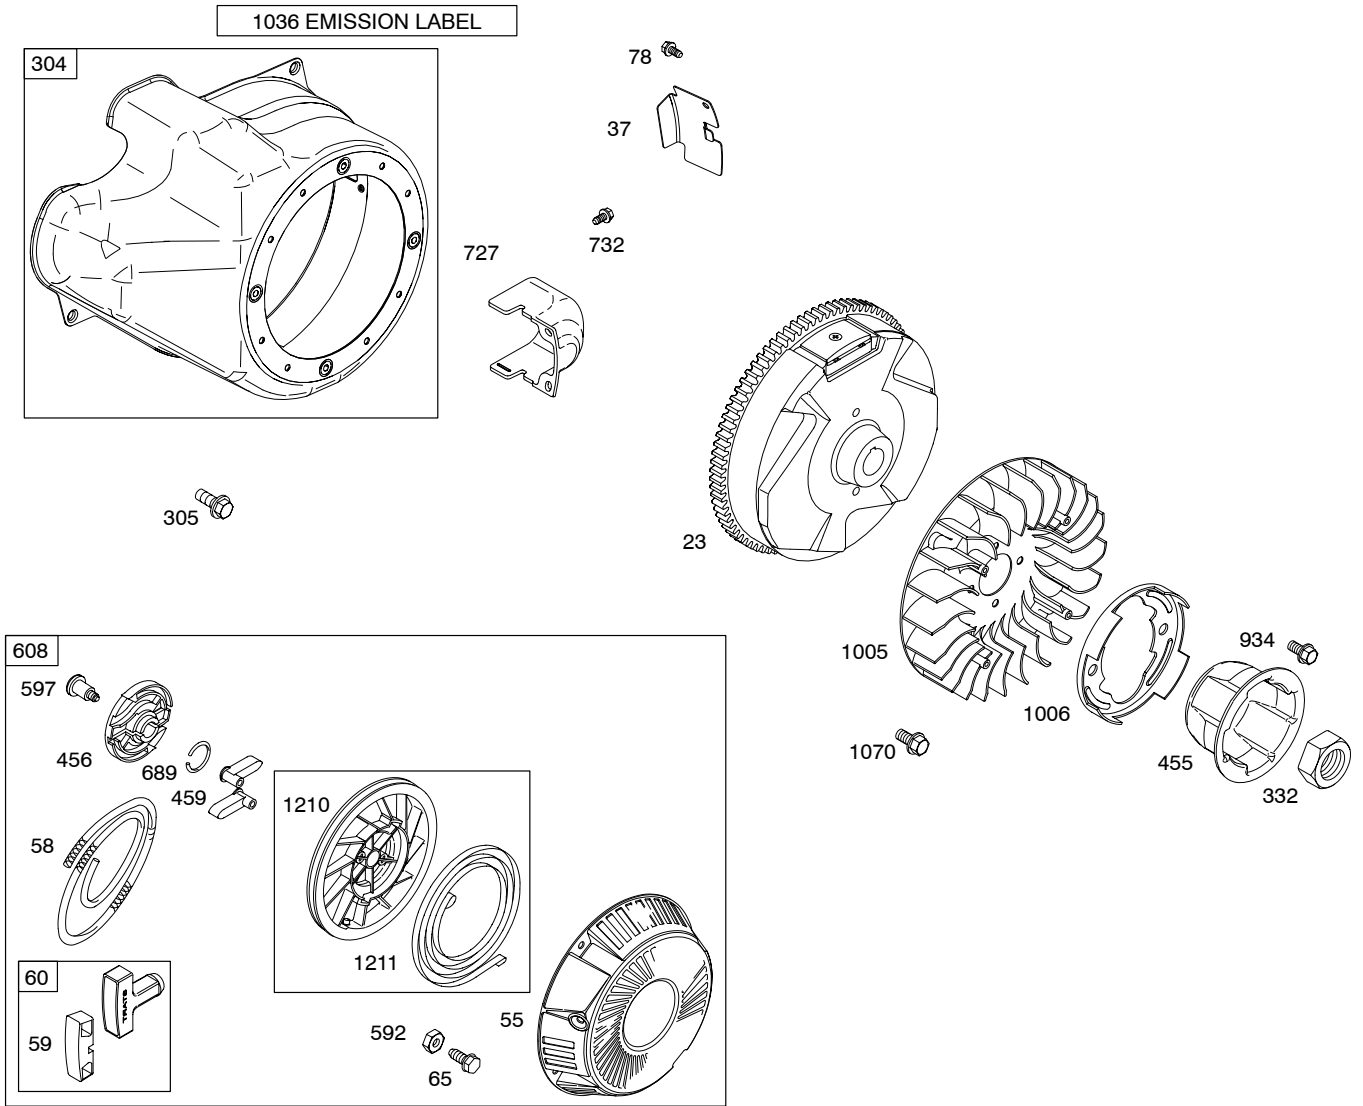

Illustrations cover a range of engines. Parts shown without corresponding text are not used on this engine.
6591-7 Assemblies include all parts shown in frames. 10/28/2005