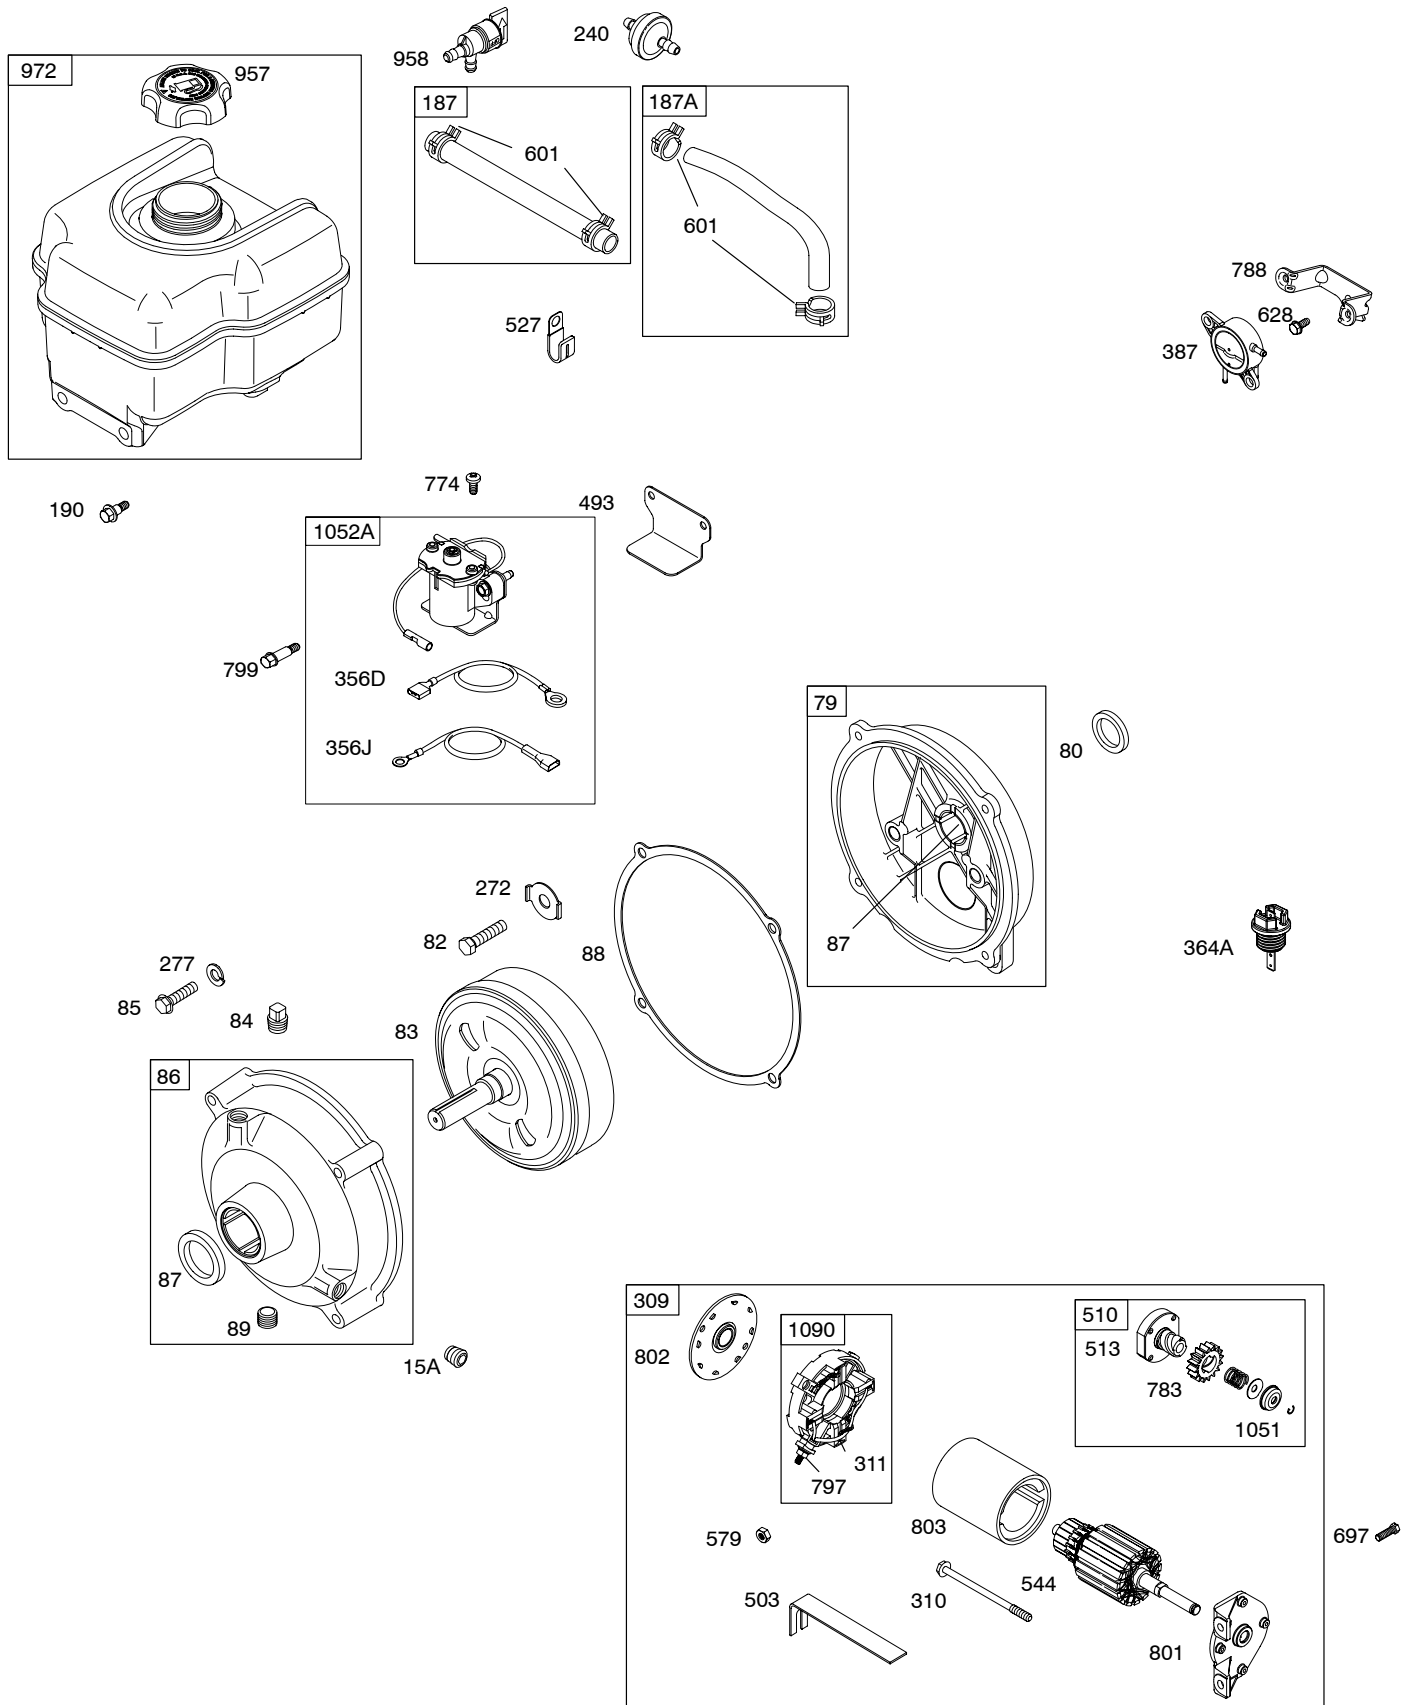

Illustrations cover a range of engines. Parts shown without corresponding text are not used on this engine.
6591-9 Assemblies include all parts shown in frames. 10/28/2005