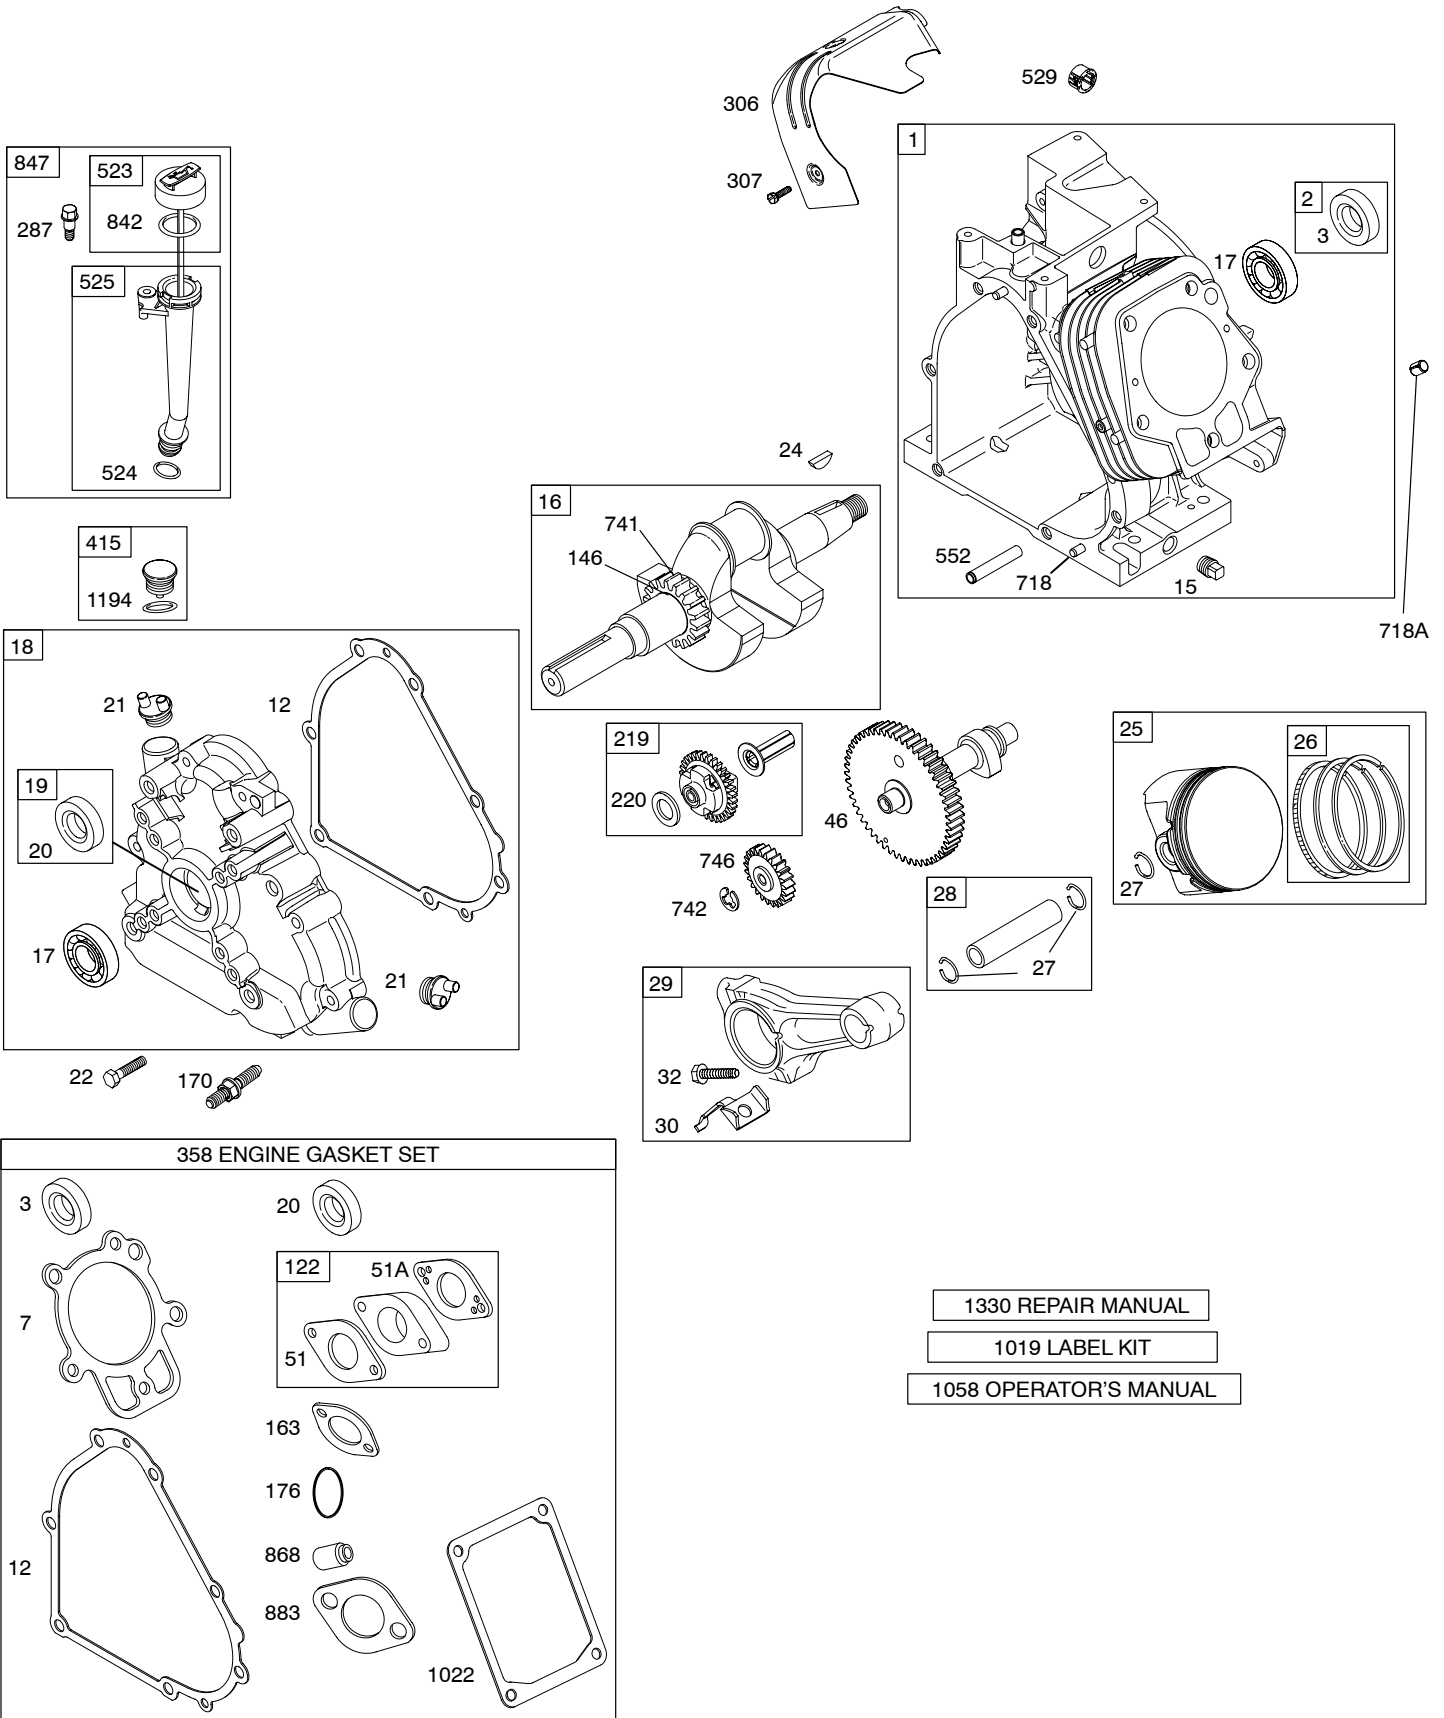

202400

Illustrations cover a range of engines. Parts shown without corresponding text are not used on this engine.
6591-2 Assemblies include all parts shown in frames. **10/28/2005**