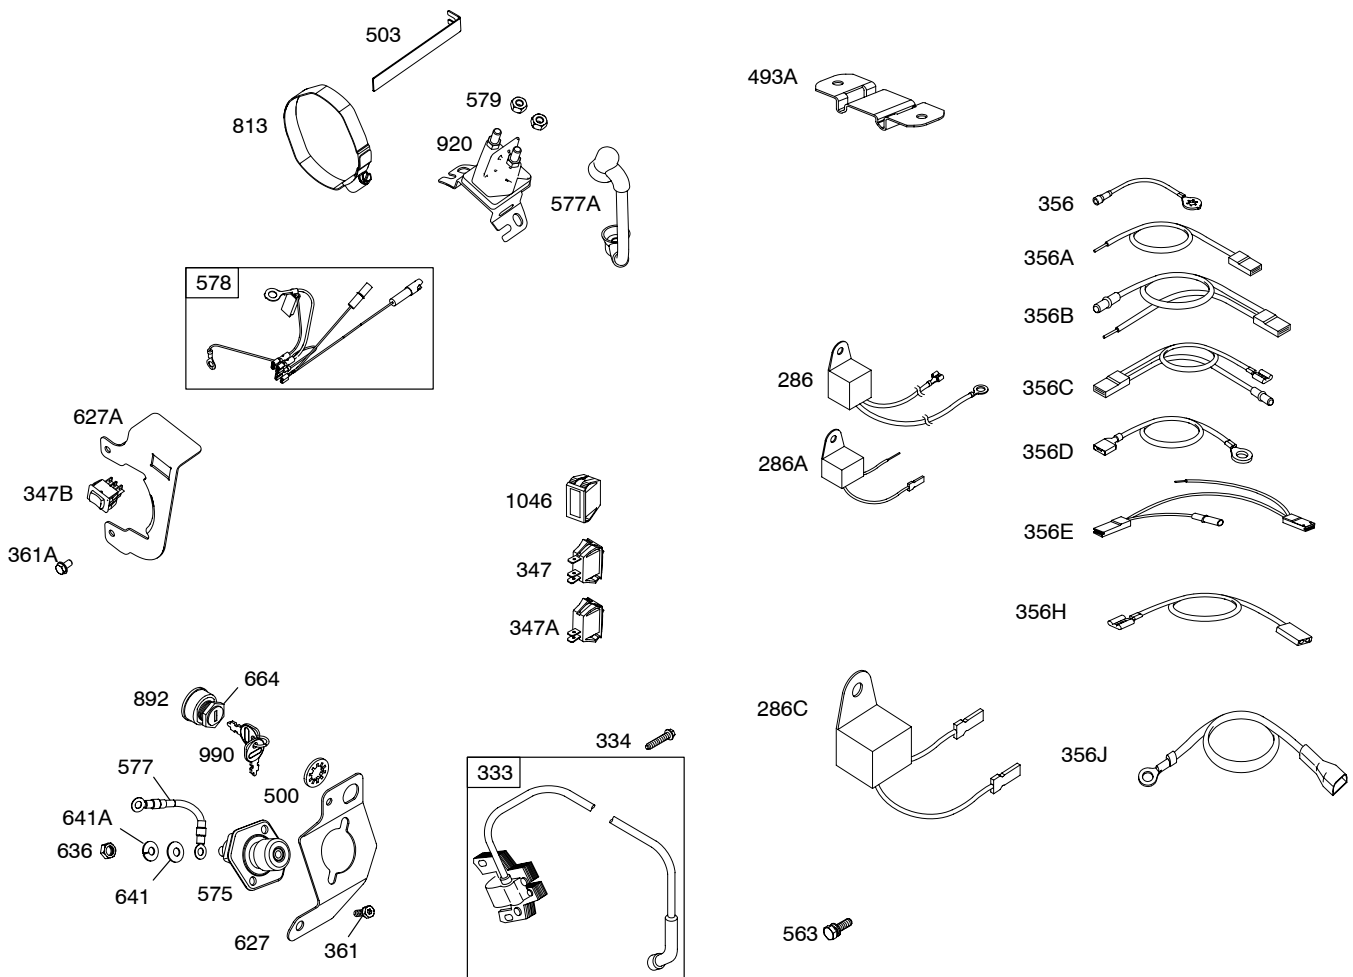

202400

Illustrated Parts List

Model Series

202400

TYPE NUMBERS
0033 through 0434.

TABLE OF CONTENTS

Air Cleaner	6
Alternator	10
Blower Housing/Shrouds	7
Camshaft	2
Carburetor #1	4
Carburetor #2	5
Controls	8
Crankcase Cover	2
Crankshaft	2
Cylinder	2
Cylinder Head	3
Electric Starter	9
Exhaust System	6
Flywheel	7
Fuel Supply	9
Gear Reducer	9
Governor Spring	8
Ignition	10
Kit/Gasket Sets-Carburetor	5
Kit/Gasket Sets-Engine	2
Kit/Gasket Sets-Valve	2
Lubrication	2
Piston, Rings, Connecting Rod	2
Rewind Starter	7
Valves	3

202400

6591-8 *Illustrations cover a range of engines. Parts shown without corresponding text are not used on this engine.* Assemblies include all parts shown in frames. 10/28/2005

Illustrations cover a range of engines. Parts shown without corresponding text are not used on this engine.
 6591-9 Assemblies include all parts shown in frames. 10/28/2005

202400

DC ONLY	DUAL CIRCUIT	10 - 16 AMP
<p>474A</p>  <p>877A</p>	<p>474B</p>  <p>877</p>	<p>474D</p>  <p>877C</p>
<p>NOTE: All stators use a No. 1119 mounting screw. </p> <p>NOTE: The proper flywheel part number and/or the alternator magnet size will determine the alternator type or output. See repair instruction manual for additional information.</p>		<p>526 </p> <p>501 </p>