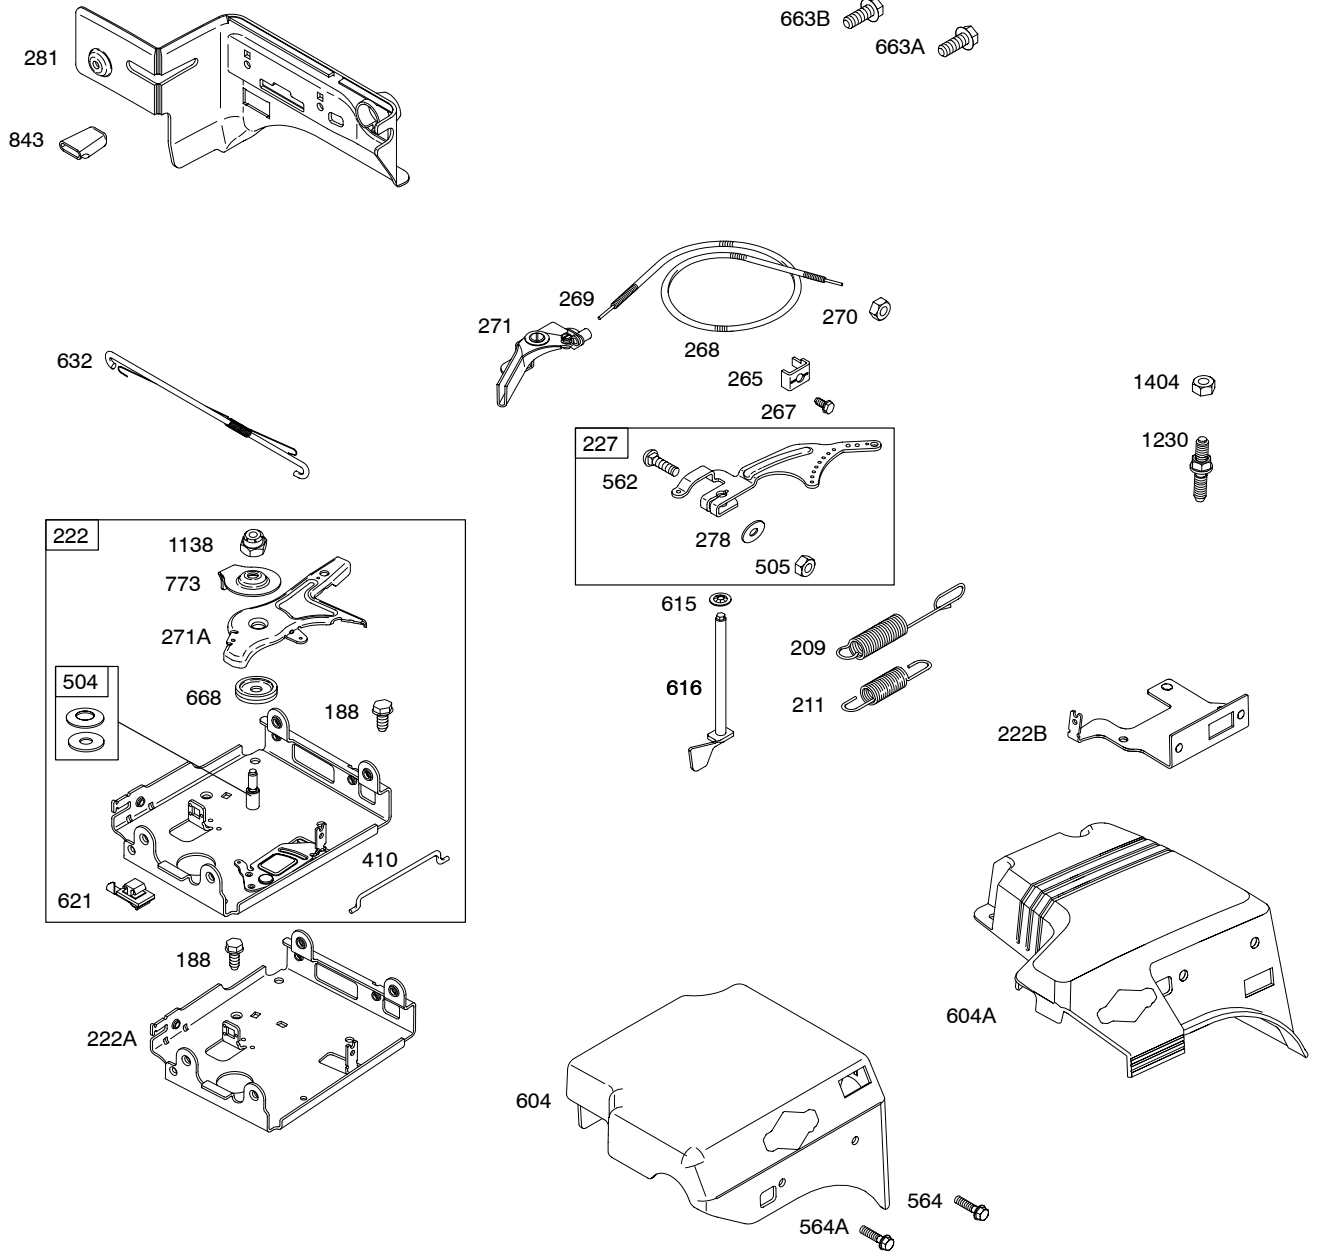

202400

6591-8 *Illustrations cover a range of engines. Parts shown without corresponding text are not used on this engine.* Assemblies include all parts shown in frames. 10/28/2005