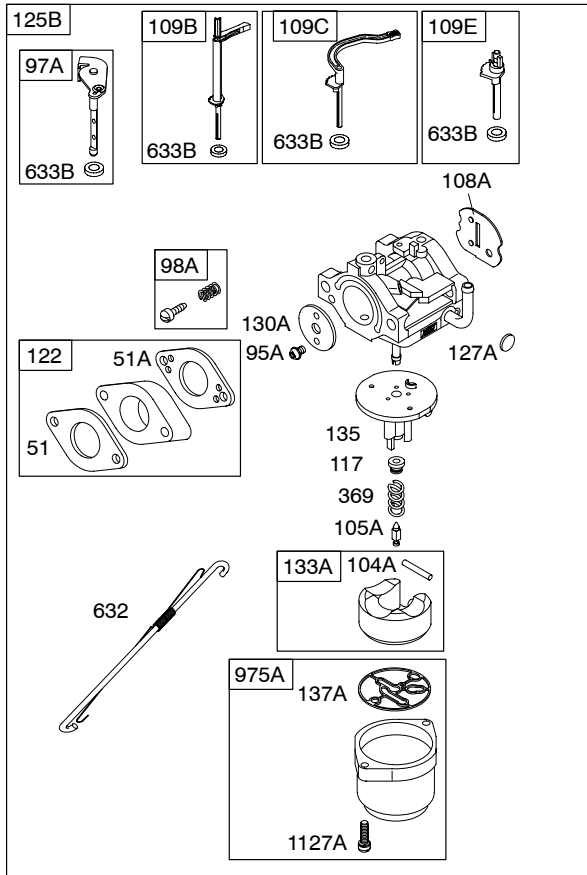

6591-5 *Illustrations cover a range of engines. Parts shown without corresponding text are not used on this engine.* Assemblies include all parts shown in frames. 10/28/2005