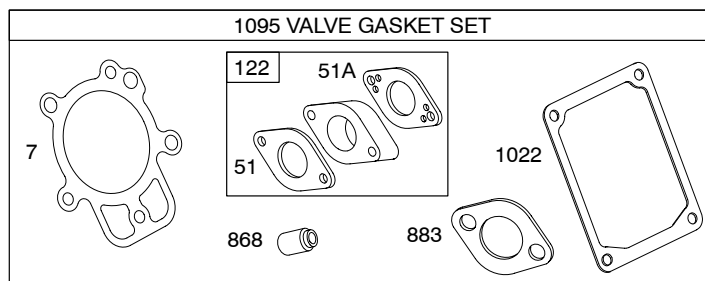

Illustrations cover a range of engines. Parts shown without corresponding text are not used on this engine.
6591-3 Assemblies include all parts shown in frames. 10/28/2005