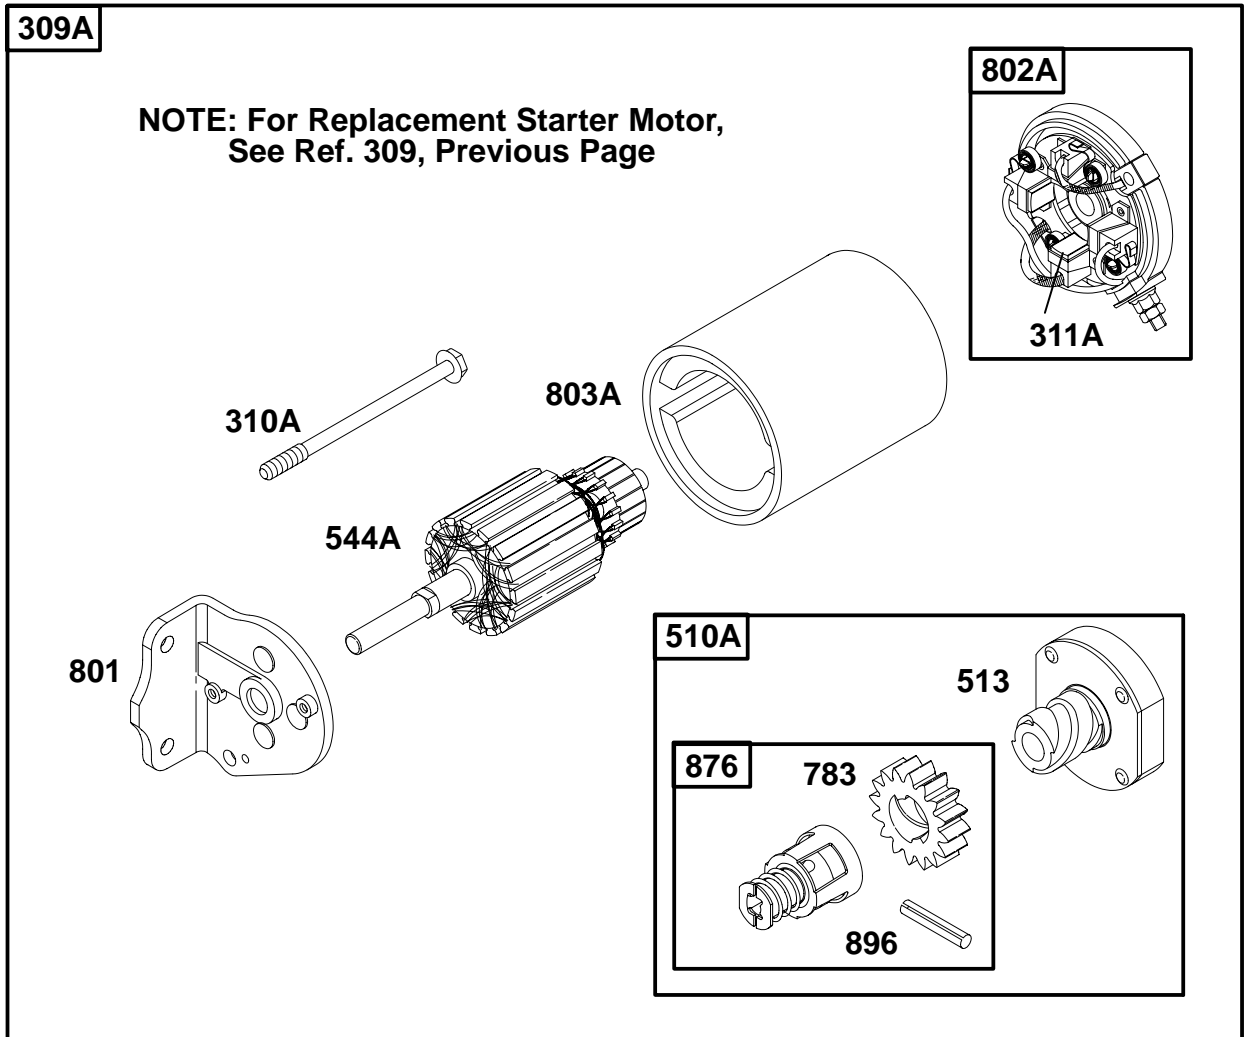

★ Included in Gasket Set-Part No. 497070.
 ● Included in Carburetor Kit-Part No. 497578.

◆ Included in Carburetor Gasket Set-Part No. 497069.

19C400 to 19C499

REF. NO.	PART NO.	DESCRIPTION	REF. NO.	PART NO.	DESCRIPTION	REF. NO.	PART NO.	DESCRIPTION
309	693054	Motor-Starter (3 5/8" Housing Lgth.)	544	497603	Armature-Starter (3 5/8" Housing Lgth.)	797	92278	Nut (Starter Terminal)
310	94003	Bolt (Starter Motor) (3 5/8" Housing Lgth.)	675	225137	Washer (Starter Motor)	801	394856	Cap-Drive
311	497608	Brush Set	697	94773	Screw (Starter Motor Mounting)	802	497607	Cap-End
503	806000	Strap-Starter	729	225170	Clip-Wire	803	497604	Housing-Starter (3 5/8" Housing Lgth.)
510	497606	Drive-Starter	783	693059	Gear-Starter	1051	263080	Ring-Retainer
513	398003	Clutch-Drive				1090	497605	Retainer-Brush

★ Included in Gasket Set-Part No. 497070.
● Included in Carburetor Kit-Part No. 497578.

◆ Included in Carburetor Gasket Set-Part No. 497069.

19C400 to 19C499

REF. NO.	PART NO.	DESCRIPTION	REF. NO.	PART NO.	DESCRIPTION	REF. NO.	PART NO.	DESCRIPTION
309A		For Replacement Starter Motor, See Ref 309, Previous Page.	503	806000	Strap-Starter	783	693059	Gear-Starter
			510A	495878	Drive-Starter	801	394856	Cap-Drive
			513	398003	Clutch-Drive	802A	395537	Cap-End (For 3 5/8" Housing Length)
310A	94003	Bolt. (Starter Motor) (For 3 5/8" Housing Length)	544A	390837	Armature-Starter (For 3 5/8" Housing Length)	803A	398159	Housing-Starter (For 3 5/8" Housing Length)
311A	395538	Brush Set (For 3 5/8" Housing Lengths)	697	94773	Screw (Starter Motor Mounting)	876	495877	Kit-Gear
						896	94288	Pin-Roll