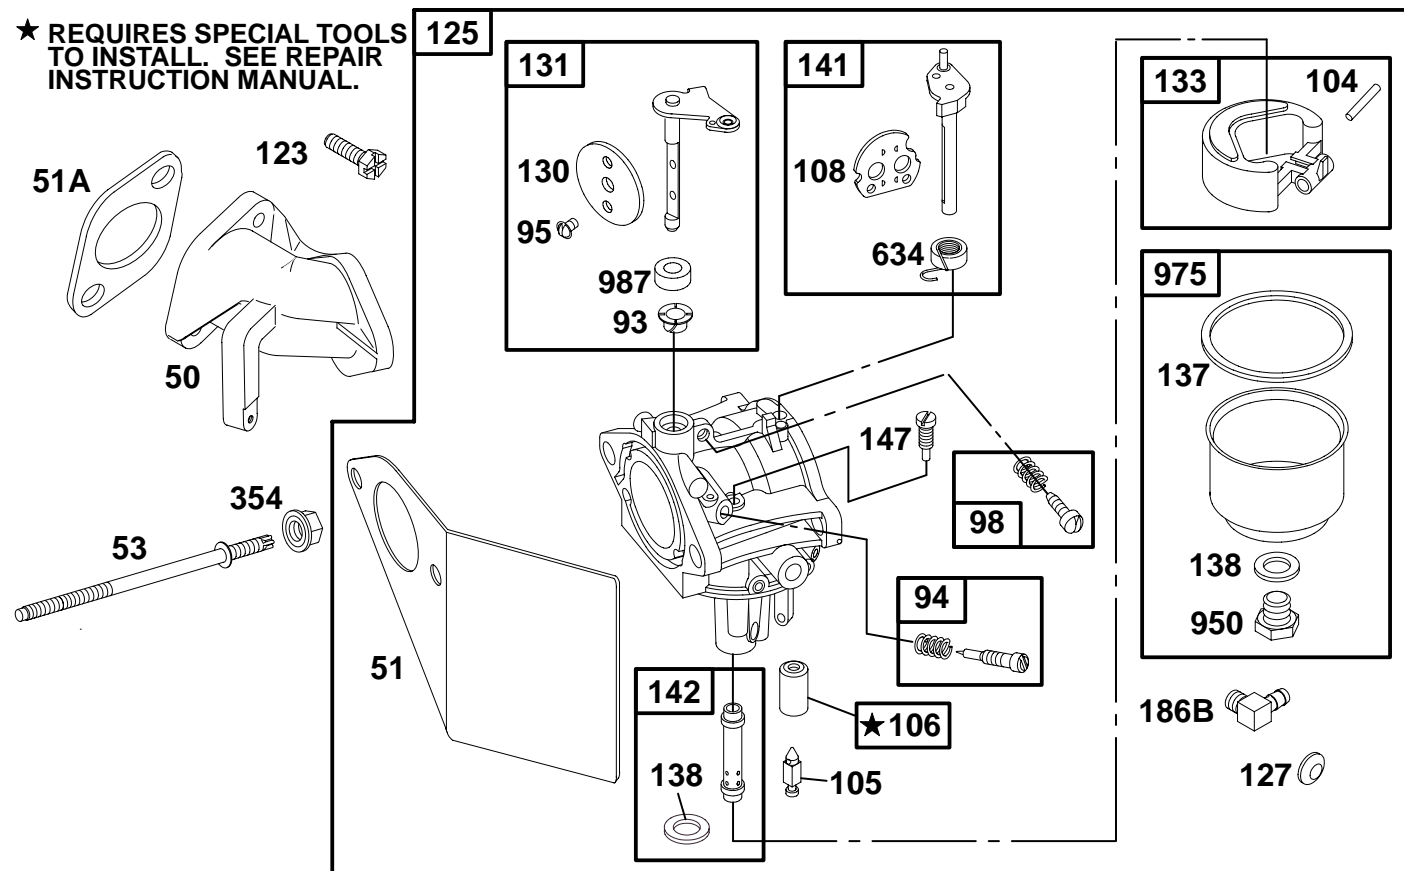

19C400 to 19C499

★ **REQUIRES SPECIAL TOOLS TO INSTALL. SEE REPAIR INSTRUCTION MANUAL.**

REF. NO.	PART NO.	DESCRIPTION	REF. NO.	PART NO.	DESCRIPTION	REF. NO.	PART NO.	DESCRIPTION
50	214170	Manifold-Intake	123	94913	Screw-Torx® Hex.	142	499094	Nozzle-Carburetor
51	★272707	Gasket-Intake	125	497581	Carburetor	———— Note ————		
51A	★272708	Gasket-Intake	127	●	Plug-Welch	497040 Nozzle-Carb.		
53	94778	Stud-Carb Mtg.	(Sold in Kit Only)			(High Altitude)		
93	●281346	Bushing-Throttle Shaft	130	224668	Valve-Throttle	147	●497472	Jet-Pilot
94	494383	Valve-Idle Adjustment	131	497579	Throttle Shaft Kit	186B	493496	Connector-Hose
95	●94098	Screw-Choke/Throttle	133	494381	Float-Carburetor	354	94010	Nut-Lock
98	495800	Screw-Idle Speed	137	●●281165	Gasket-Float Bowl	634	494455	Seal-Spring Assy.
104	●231789	Pin-Float Hinge	138	●●281164	Washer-Seal	950	94642	Screw-Bowl Mtg.
105	●231935	Valve-Float Needle	141	497043	Choke-Shaft Kit	975	495933	Bowl-Float
106	●231856	Seat-Inlet				987	●281166	Seal-Throttle Shaft
108	224540	Valve-Choke						

★ Included in Gasket Set-Part No. 497070.
● Included in Carburetor Kit-Part No. 497578.

◆ Included in Carburetor Gasket Set-Part No. 497069.