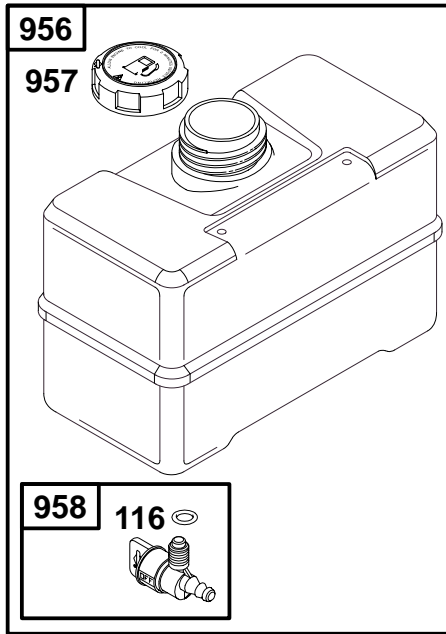

19C400 to 19C499

REF. NO.	PART NO.	DESCRIPTION	REF. NO.	PART NO.	DESCRIPTION	REF. NO.	PART NO.	DESCRIPTION
116	280203	Seal-O-Ring	187A	497029	Line-Fuel	956	493337	Tank-Fuel
182	224854	Bracket-Fuel Tank	188	94627	Screw-Hex.	957	493988	Cap-Fuel Tank Plastic
182A	224855	Bracket-Fuel Tank	385	94789	Screw-Hex.	958	399517	Valve-Shut-Off
187	296004	Line-Fuel (Cut to Required Length)	387	496257	Pump-Fuel	961	94095	Screw-Hex.
			601	95162	Clamp-Hose			
			918	497457	Line-Vacuum (Molded)			

★ Included in Gasket Set-Part No. 497070.
● Included in Carburetor Kit-Part No. 497578.

◆ Included in Carburetor Gasket Set-Part No. 497069.