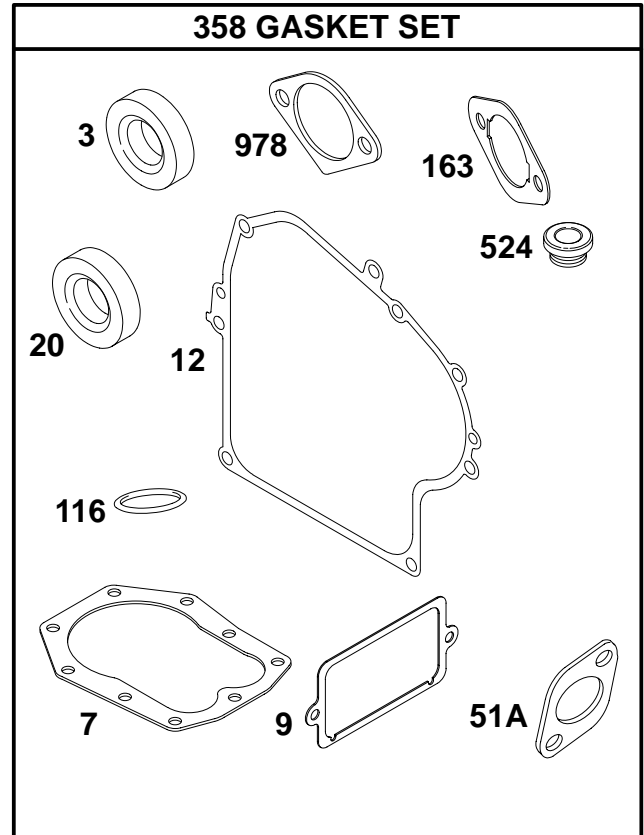

19C400 to 19C499

REF. NO.	PART NO.	DESCRIPTION	REF. NO.	PART NO.	DESCRIPTION	REF. NO.	PART NO.	DESCRIPTION
3	★391086	Seal-Oil	20	★391086	Seal-Oil	138	●★281164	Washer-Seal
7	★272163	Gasket-Cylinder Head	51	●★272707	Gasket-Intake	142	●★499042	Nozzle-Carburetor
9	★27803	Gasket-Breather	51A	★272708	Gasket-Intake	147	●★497472	Jet-Pilot
12	★271701	Gasket-Crankcase (.015" Thick)	93	●★281346	Bushing-Throttle Shaft	163	★273101	Gasket-Air Cleaner
		Note	95	●★94098	Screw-Slotted	358	497070	Gasket Set
		★27876 Gasket-Crankcase (.005" Thick)	104	●★231789	Pin-Float Hinge	524	★281370	Seal-Fill Tube
		★27877 Gasket-Crankcase (.009" Thick)	105	●★231935	Valve-Needle	634	●★281168	Seal-Choke Shaft
			106	●★231856	Seat-Inlet	977	497069	Gasket Set-Carburetor
			116	★270920	Seal-O-Ring	978	★273326	Gasket
			121	497578	Carburetor Kit	987	●★281166	Seal-Throttle Shaft
			127	●	Plug-Welch			
			137	●★281165	Gasket-Float Bowl			

★ Included in Gasket Set-Part No. 497070.
● Included in Carburetor Kit-Part No. 497578.

◆ Included in Carburetor Gasket Set-Part No. 497069.