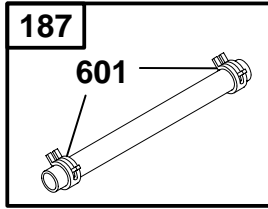

19C400 to 19C499

REF. NO.	PART NO.	DESCRIPTION	REF. NO.	PART NO.	DESCRIPTION	REF. NO.	PART NO.	DESCRIPTION
116	280203	Seal-O-Ring	187A	497029	Line-Fuel	956	493337	Tank-Fuel
182	224854	Bracket-Fuel Tank	188	94627	Screw-Hex.	957	493988	Cap-Fuel Tank Plastic
182A	224855	Bracket-Fuel Tank	385	94789	Screw-Hex.	958	399517	Valve-Shut-Off
187	296004	Line-Fuel (Cut to Required Length)	387	496257	Pump-Fuel	961	94095	Screw-Hex.
			601	95162	Clamp-Hose			
			918	497457	Line-Vacuum (Molded)			

★ Included in Gasket Set-Part No. 497070.
● Included in Carburetor Kit-Part No. 497578.

◆ Included in Carburetor Gasket Set-Part No. 497069.