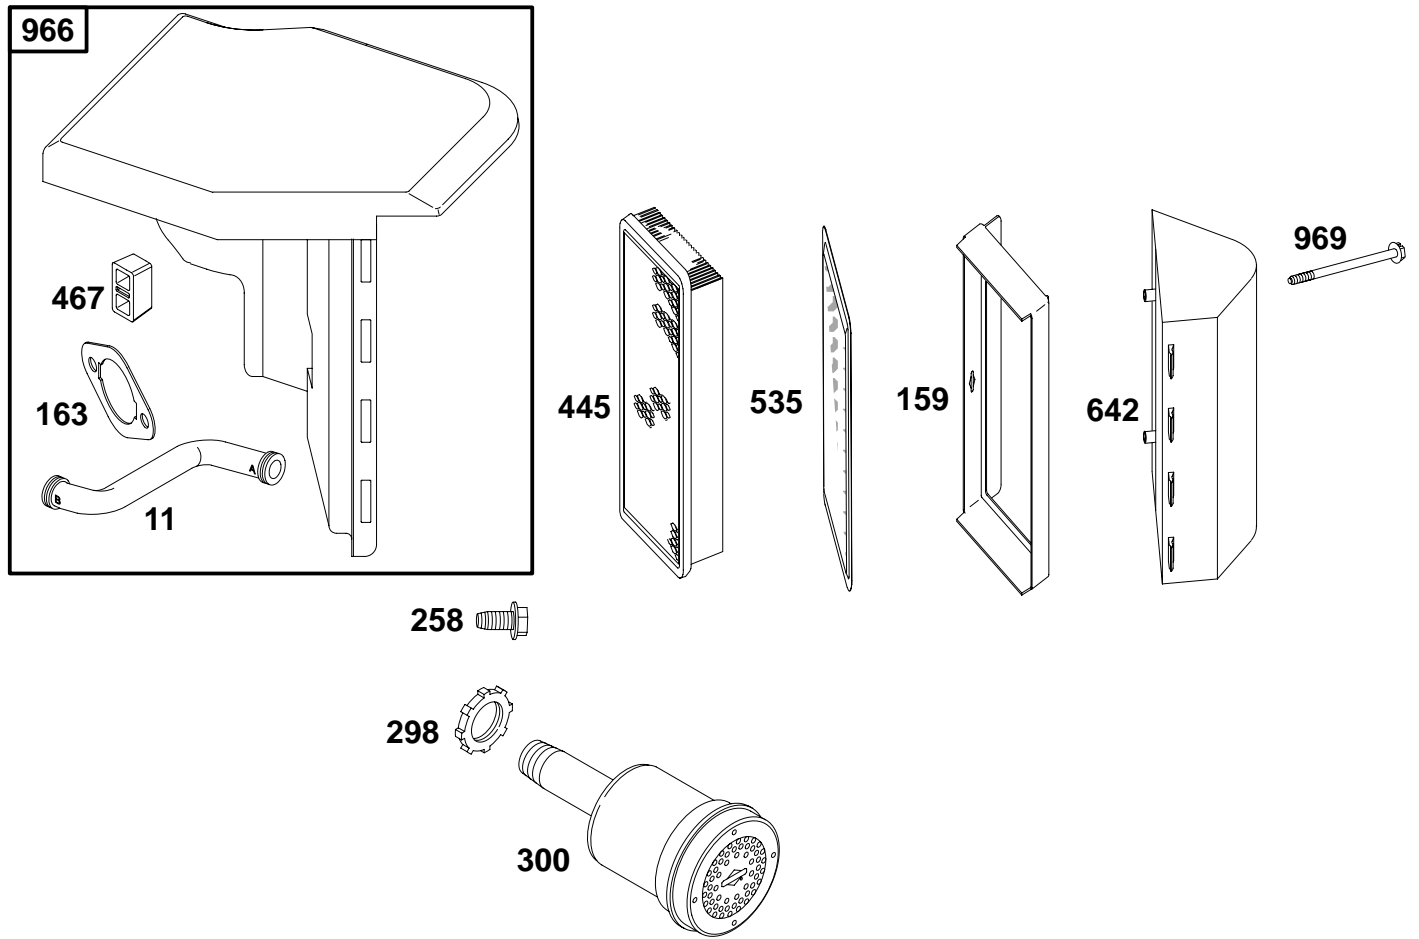

19C400 to 19C499

REF. NO.	PART NO.	DESCRIPTION	REF. NO.	PART NO.	DESCRIPTION	REF. NO.	PART NO.	DESCRIPTION
11	280819	Tube-Breather	298	261409	Locknut-Muffler	535	492889	Filter-Pre Cleaner
159	281358	Support-Air Cleaner	300	496127	Muffler-Exhaust	642	281357	Cover-Air Cleaner
163	273101	Gasket-Air Cleaner	445	496077	Filter-Air	966	498544	Base-Air Cleaner
258	94929	Screw-Hex.	467	280715	Knob-Control	969	94777	Screw-Slotted Hex.

★ Included in Gasket Set-Part No. 497070.
● Included in Carburetor Kit-Part No. 497578.

◆ Included in Carburetor Gasket Set-Part No. 497069.