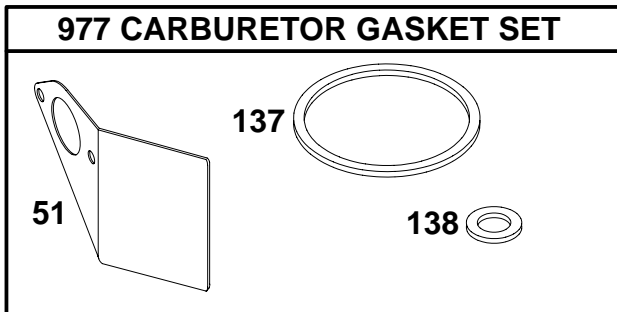

19C400 to 19C499

REF. NO.	PART NO.	DESCRIPTION	REF. NO.	PART NO.	DESCRIPTION	REF. NO.	PART NO.	DESCRIPTION
3	★391086	Seal-Oil	20	★391086	Seal-Oil	138	●★281164	Washer-Seal
7	★272163	Gasket-Cylinder Head	51	●★272707	Gasket-Intake	142	●★499042	Nozzle-Carburetor
9	★27803	Gasket-Breather	51A	★272708	Gasket-Intake	147	●★497472	Jet-Pilot
12	★271701	Gasket-Crankcase (.015" Thick)	93	●★281346	Bushing-Throttle Shaft	163	★273101	Gasket-Air Cleaner
		Note	95	●★94098	Screw-Slotted	358	497070	Gasket Set
		★27876 Gasket-Crankcase (.005" Thick)	104	●★231789	Pin-Float Hinge	524	★281370	Seal-Fill Tube
		★27877 Gasket-Crankcase (.009" Thick)	105	●★231935	Valve-Needle	634	●★281168	Seal-Choke Shaft
			106	●★231856	Seat-Inlet	977	497069	Gasket Set-Carburetor
			116	★270920	Seal-O-Ring	978	★273326	Gasket
			121	497578	Carburetor Kit	987	●★281166	Seal-Throttle Shaft
			127	●	Plug-Welch			
			137	●★281165	Gasket-Float Bowl			

★ Included in Gasket Set-Part No. 497070.
● Included in Carburetor Kit-Part No. 497578.

◆ Included in Carburetor Gasket Set-Part No. 497069.