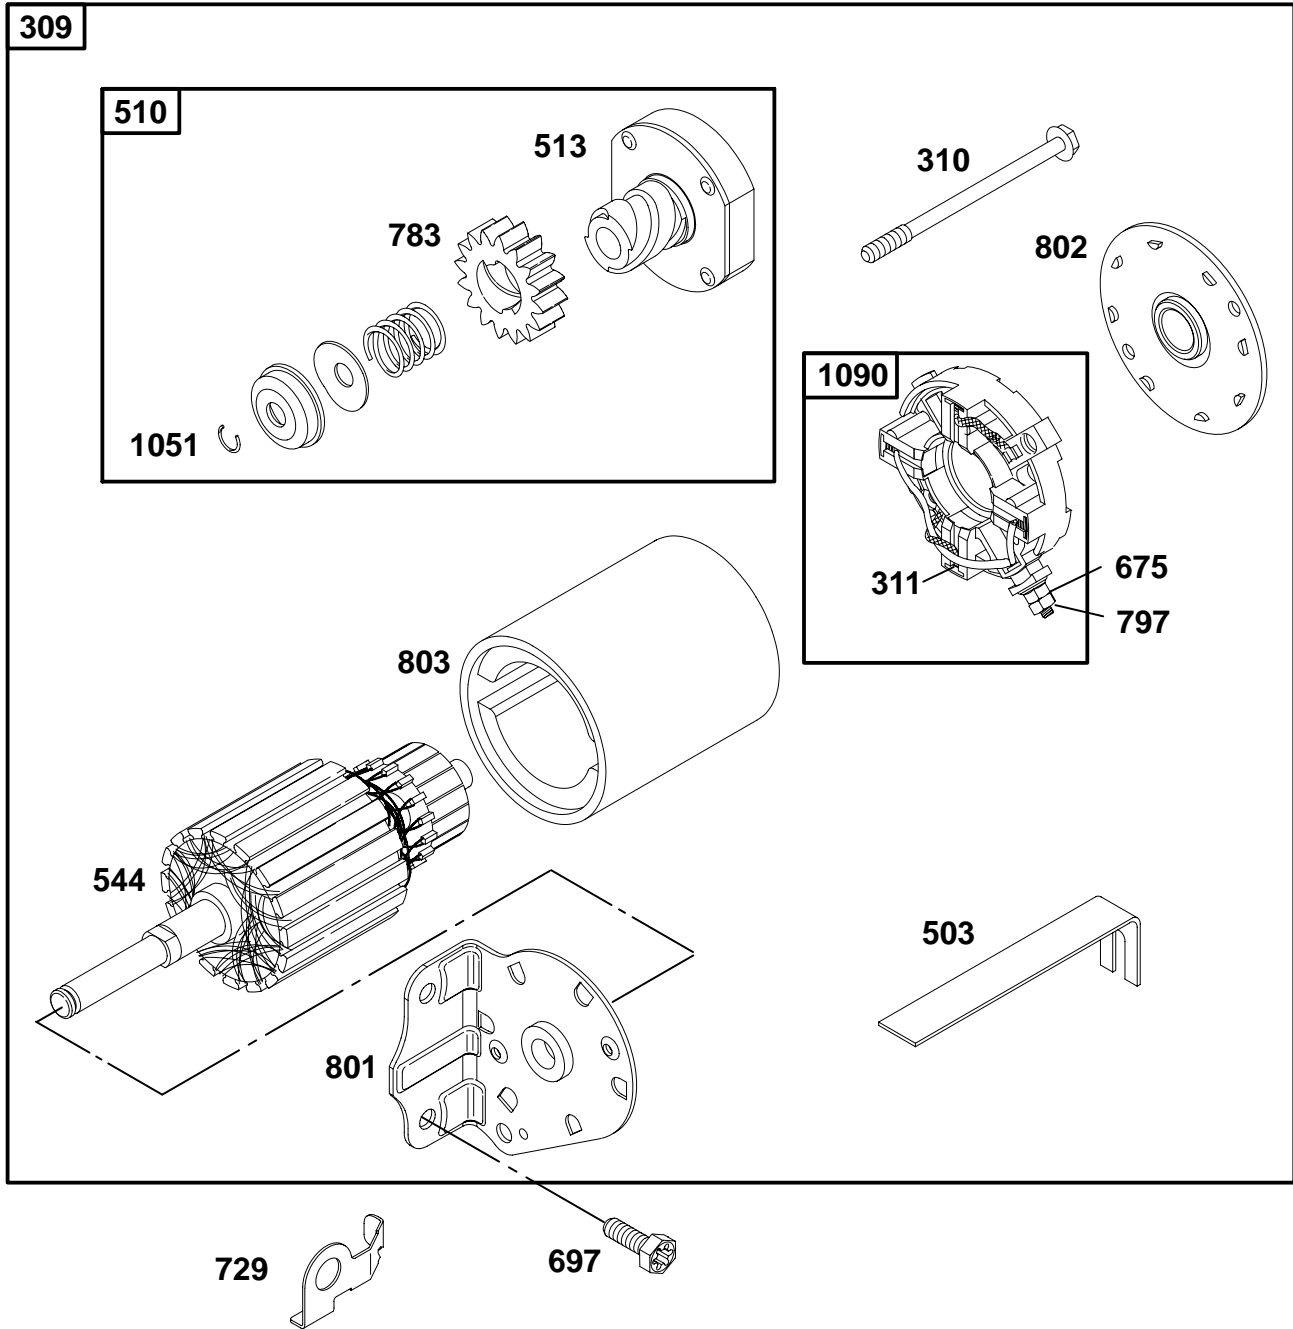

19C400 to 19C499

REF. NO.	PART NO.	DESCRIPTION	REF. NO.	PART NO.	DESCRIPTION	REF. NO.	PART NO.	DESCRIPTION
309	693054	Motor-Starter (3 5/8" Housing Lgth.)	544	497603	Armature-Starter (3 5/8" Housing Lgth.)	797	92278	Nut (Starter Terminal)
310	94003	Bolt (Starter Motor) (3 5/8" Housing Lgth.)	675	225137	Washer (Starter Motor)	801	394856	Cap-Drive
311	497608	Brush Set	697	94773	Screw (Starter Motor Mounting)	802	497607	Cap-End
503	806000	Strap-Starter	729	225170	Clip-Wire	803	497604	Housing-Starter (3 5/8" Housing Lgth.)
510	497606	Drive-Starter	783	693059	Gear-Starter	1051	263080	Ring-Retainer
513	398003	Clutch-Drive				1090	497605	Retainer-Brush

★ Included in Gasket Set-Part No. 497070.
● Included in Carburetor Kit-Part No. 497578.

◆ Included in Carburetor Gasket Set-Part No. 497069.