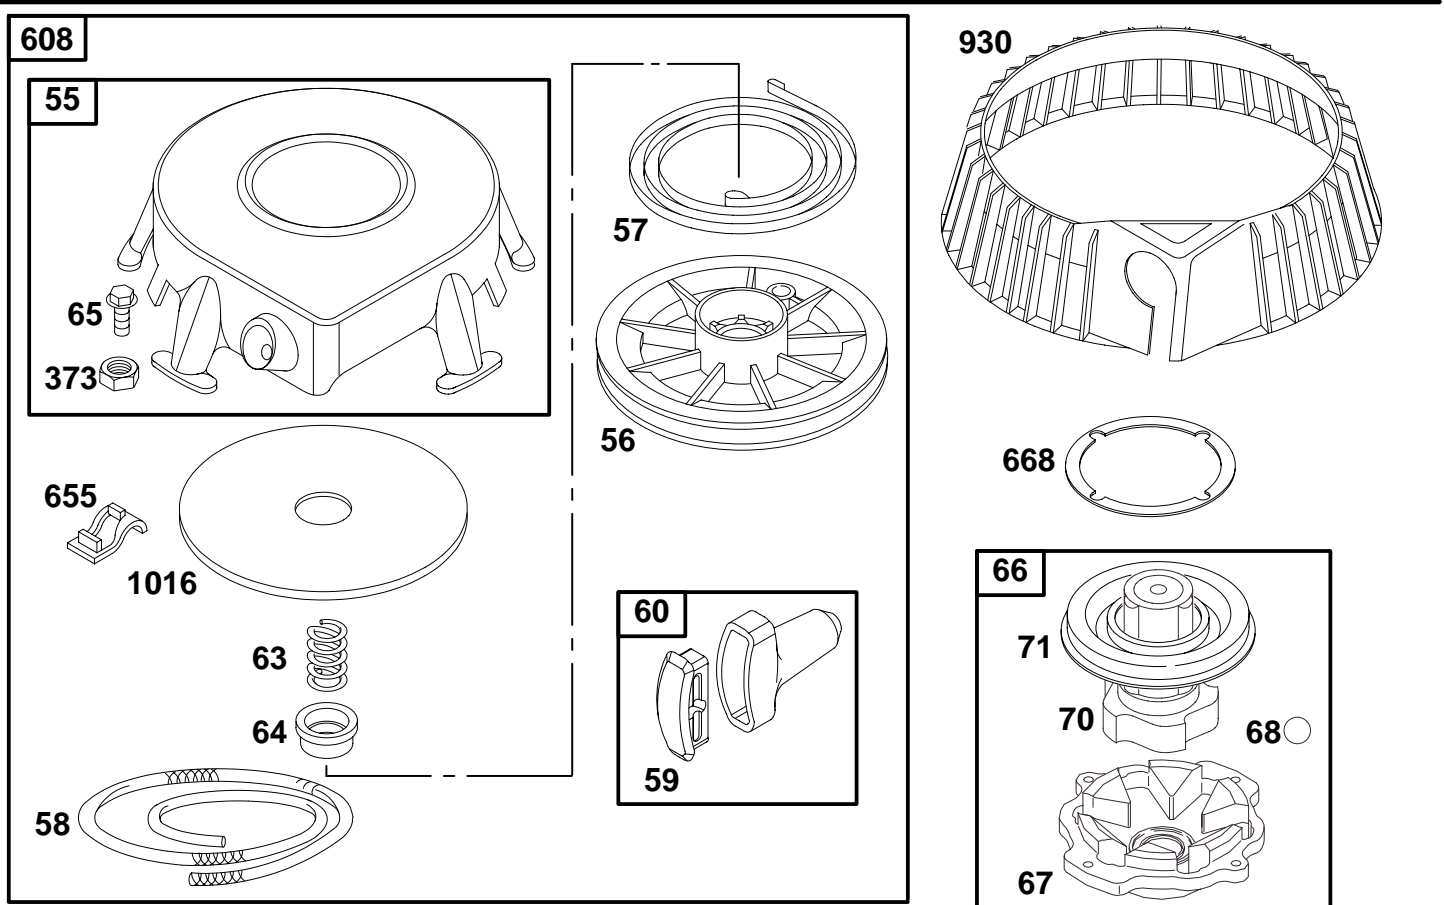

★ Included in Gasket Set-Part No. 497070.
 ● Included in Carburetor Kit-Part No. 497578.

◆ Included in Carburetor Gasket Set-Part No. 497069.

19C400 to 19C499

REF. NO.	PART NO.	DESCRIPTION	REF. NO.	PART NO.	DESCRIPTION	REF. NO.	PART NO.	DESCRIPTION
116	280203	Seal-O-Ring	187A	497029	Line-Fuel	956	493337	Tank-Fuel
182	224854	Bracket-Fuel Tank	188	94627	Screw-Hex.	957	493988	Cap-Fuel Tank Plastic
182A	224855	Bracket-Fuel Tank	385	94789	Screw-Hex.	958	399517	Valve-Shut-Off
187	296004	Line-Fuel (Cut to Required Length)	387	496257	Pump-Fuel	961	94095	Screw-Hex.
			601	95162	Clamp-Hose			
			918	497457	Line-Vacuum (Molded)			

★ Included in Gasket Set-Part No. 497070.
 ● Included in Carburetor Kit-Part No. 497578.

◆ Included in Carburetor Gasket Set-Part No. 497069.

19C400 to 19C499

REF. NO.	PART NO.	DESCRIPTION	REF. NO.	PART NO.	DESCRIPTION	REF. NO.	PART NO.	DESCRIPTION
23	298260	Flywheel	74	94928	Screw—Shoulder	325	280457	Pulley—Rope Start
24	222698	Key—Flywheel	75	225136	Washer—Flywheel	347	495098	Switch—Stop
37	222475	Guard—Flywheel	215	221760	Guide—Air	363	19203	Flywheel Puller
38	94811	Screw—Slotted Hex.	304	497142	Housing—Blower			
73	224874	Screen—Rotating	305	94786	Screw—Hex.			

★ Included in Gasket Set—Part No. 497070.
 ● Included in Carburetor Kit—Part No. 497578.

◆ Included in Carburetor Gasket Set—Part No. 497069.

19C400 to 19C499

REF. NO.	PART NO.	DESCRIPTION	REF. NO.	PART NO.	DESCRIPTION	REF. NO.	PART NO.	DESCRIPTION
55	393576	Housing-Rewind Starter	63	260414	Spring-Ratchet	71	394506	Cover-Ratchet
56	295871	Pulley-Starter	64	281204	Adapter-Spring	68	390391	Starter-Rewind
57	490179	Spring-Rewind Starter	65	94686	Screw-Hex.	655	222598	Anchor-Rewind Spring
58	66884	Rope-Starter (63" Long)	66	399671	Clutch-Starter	668	225124	Spacer
59	490653	Insert-Grip	67	394897	Housing-Clutch	930	280685	Guard-Rewind
60	490652	Grip-Starter Rope	68	63770	Ball-Clutch	1016	490817	Spacer-Rewind
			70	298799	Ratchet-Clutch			