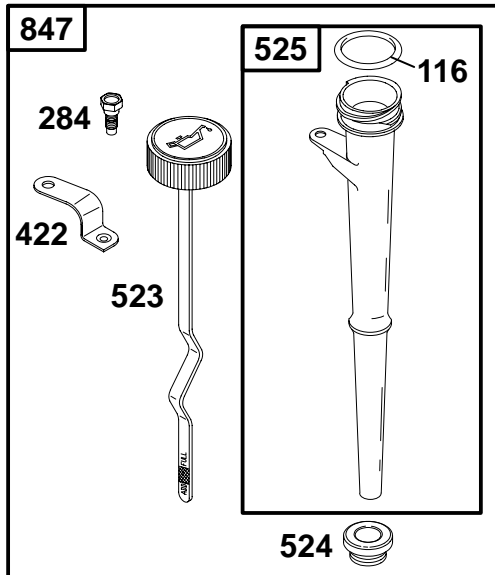

★ Included in Gasket Set-Part No. 497070.
 ● Included in Carburetor Kit-Part No. 497578.

◆ Included in Carburetor Gasket Set-Part No. 497069.

19C400 to 19C499

REF. NO.	PART NO.	DESCRIPTION	REF. NO.	PART NO.	DESCRIPTION	REF. NO.	PART NO.	DESCRIPTION	
24	222698	Key-Flywheel	222	499724	Bracket-Control	270	63426	Locknut-Casing	
98A	493280	Screw-Idle Speed			Note	271	290568	Lever-Control	
165	94692	Nut-Wing			499106	Bracket-Control	333	492341	Armature-Magneto
169	92791	Washer-Lock					334	94731	Screw-Hex.
209	263054	Spring-Governor					356	496614	Wire-Stop
		Note					507	398525	Insulator
		263213					520	93722	Terminal
		Spring-Governor	227	496254	Lever-Governor		548	495659	Washer Set
		Used on Type No(s). 0056.	227A	496253	Lever-Governor		562	94907	Bolt-Governor Lever
212	262970	Link-Throttle	232	262959	Spring-Link		592	231978	Nut-Hex.
212A	263051	Link-Throttle	232A	263020	Spring-Link		592A	90576	Nut-Hex.
212B	263049	Link-Throttle	258	94620	Screw-Hex.		623	231520	Screw-Shoulder
			268	65616	Casing-Wire (72" Long Cut to Required Length)		624	497207	Lever-Linkage
			269	26633	Wire-Control (78" Long Cut to Required Length)		851	493880	Terminal-Cable

★ Included in Gasket Set-Part No. 497070.
 ● Included in Carburetor Kit-Part No. 497578.

◆ Included in Carburetor Gasket Set-Part No. 497069.

19C400 to 19C499

REF. NO.	PART NO.	DESCRIPTION	REF. NO.	PART NO.	DESCRIPTION	REF. NO.	PART NO.	DESCRIPTION
116	★270920	Seal-O-Ring	523	495225	Dipstick	847	399901	Dipstick/Tube Assembly
230	94927	Washer-Flat	524	★281370	Seal-Fill Tube	978	273326	Gasket
284	94984	Screw-Shoulder	525	495347	Tube-Oil Fill	980	398182	OIL GARD® Kit
354A	90576	Nut-Hex.	614	93306	Pin-Cotter	982	94657	Screw-Hex.
422	225218	Bracket-Oil Fill	616	496818	Crank-Governor			