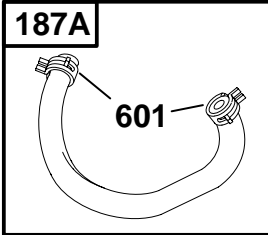

19C400 to 19C499

REF. NO.	PART NO.	DESCRIPTION	REF. NO.	PART NO.	DESCRIPTION	REF. NO.	PART NO.	DESCRIPTION
116	280203	Seal-O-Ring	187A	497029	Line-Fuel	956	493337	Tank-Fuel
182	224854	Bracket-Fuel Tank	188	94627	Screw-Hex.	957	493988	Cap-Fuel Tank Plastic
182A	224855	Bracket-Fuel Tank	385	94789	Screw-Hex.	958	399517	Valve-Shut-Off
187	296004	Line-Fuel (Cut to Required Length)	387	496257	Pump-Fuel	961	94095	Screw-Hex.
			601	95162	Clamp-Hose			
			918	497457	Line-Vacuum (Molded)			

★ Included in Gasket Set-Part No. 497070.
● Included in Carburetor Kit-Part No. 497578.

◆ Included in Carburetor Gasket Set-Part No. 497069.