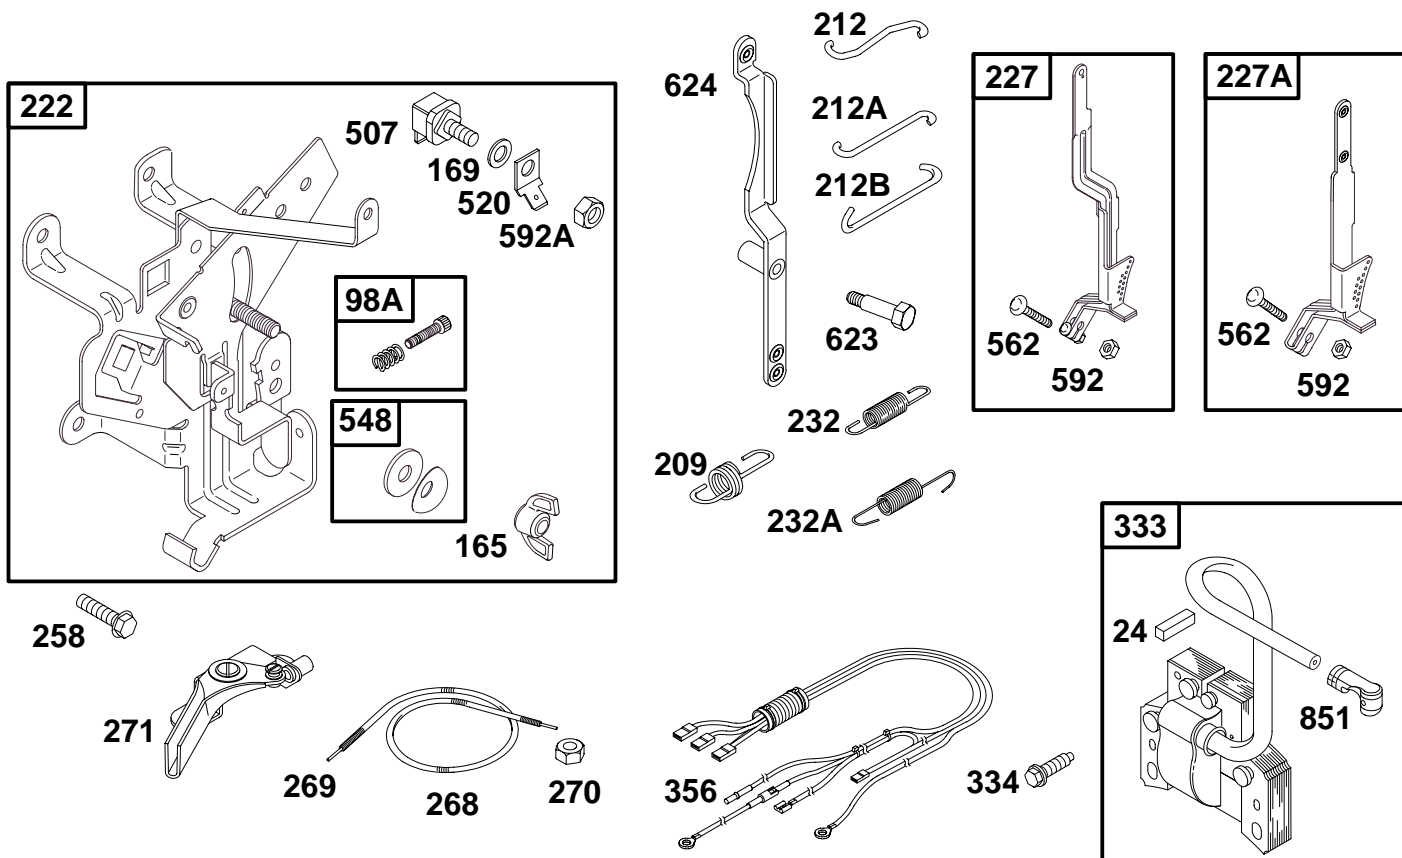

19C400 to 19C499

REF. NO.	PART NO.	DESCRIPTION	REF. NO.	PART NO.	DESCRIPTION	REF. NO.	PART NO.	DESCRIPTION	
24	222698	Key-Flywheel	222	499724	Bracket-Control	270	63426	Locknut-Casing	
98A	493280	Screw-Idle Speed			Note	271	290568	Lever-Control	
165	94692	Nut-Wing			499106	Bracket-Control	333	492341	Armature-Magneto
169	92791	Washer-Lock					334	94731	Screw-Hex.
209	263054	Spring-Governor					356	496614	Wire-Stop
		Note					507	398525	Insulator
		263213					520	93722	Terminal
		Spring-Governor	227	496254	Lever-Governor		548	495659	Washer Set
		Used on Type No(s). 0056.	227A	496253	Lever-Governor		562	94907	Bolt-Governor Lever
212	262970	Link-Throttle	232	262959	Spring-Link		592	231978	Nut-Hex.
212A	263051	Link-Throttle	232A	263020	Spring-Link		592A	90576	Nut-Hex.
212B	263049	Link-Throttle	258	94620	Screw-Hex.		623	231520	Screw-Shoulder
			268	65616	Casing-Wire (72" Long Cut to Required Length)		624	497207	Lever-Linkage
			269	26633	Wire-Control (78" Long Cut to Required Length)		851	493880	Terminal-Cable

★ Included in Gasket Set-Part No. 497070.
● Included in Carburetor Kit-Part No. 497578.

◆ Included in Carburetor Gasket Set-Part No. 497069.