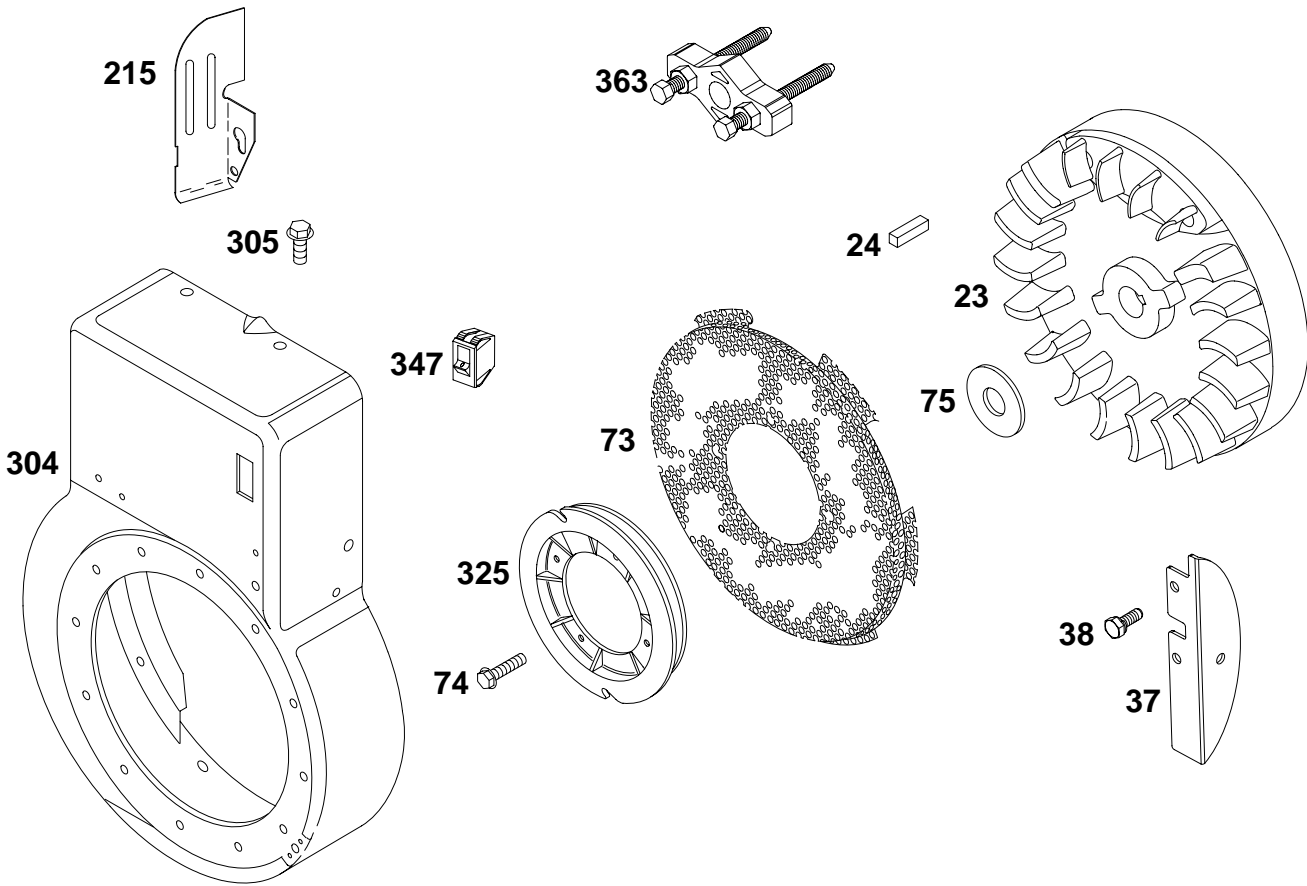

★ Included in Gasket Set-Part No. 497070.
 ● Included in Carburetor Kit-Part No. 497578.

◆ Included in Carburetor Gasket Set-Part No. 497069.

19C400 to 19C499

REF. NO.	PART NO.	DESCRIPTION	REF. NO.	PART NO.	DESCRIPTION	REF. NO.	PART NO.	DESCRIPTION
116	280203	Seal-O-Ring	187A	497029	Line-Fuel	956	493337	Tank-Fuel
182	224854	Bracket-Fuel Tank	188	94627	Screw-Hex.	957	493988	Cap-Fuel Tank Plastic
182A	224855	Bracket-Fuel Tank	385	94789	Screw-Hex.	958	399517	Valve-Shut-Off
187	296004	Line-Fuel (Cut to Required Length)	387	496257	Pump-Fuel	961	94095	Screw-Hex.
			601	95162	Clamp-Hose			
			918	497457	Line-Vacuum (Molded)			

★ Included in Gasket Set-Part No. 497070.
● Included in Carburetor Kit-Part No. 497578.

◆ Included in Carburetor Gasket Set-Part No. 497069.

19C400 to 19C499

REF. NO.	PART NO.	DESCRIPTION	REF. NO.	PART NO.	DESCRIPTION	REF. NO.	PART NO.	DESCRIPTION
11	280819	Tube-Breather	298	261409	Locknut-Muffler	535	492889	Filter-Pre Cleaner
159	281358	Support-Air Cleaner	300	496127	Muffler-Exhaust	642	281357	Cover-Air Cleaner
163	273101	Gasket-Air Cleaner	445	496077	Filter-Air	966	498544	Base-Air Cleaner
258	94929	Screw-Hex.	467	280715	Knob-Control	969	94777	Screw-Slotted Hex.

★ Included in Gasket Set-Part No. 497070.
 ● Included in Carburetor Kit-Part No. 497578.

◆ Included in Carburetor Gasket Set-Part No. 497069.

19C400 to 19C499

REF. NO.	PART NO.	DESCRIPTION	REF. NO.	PART NO.	DESCRIPTION	REF. NO.	PART NO.	DESCRIPTION
23	298260	Flywheel	74	94928	Screw—Shoulder	325	280457	Pulley—Rope Start
24	222698	Key—Flywheel	75	225136	Washer—Flywheel	347	495098	Switch—Stop
37	222475	Guard—Flywheel	215	221760	Guide—Air	363	19203	Flywheel Puller
38	94811	Screw—Slotted Hex.	304	497142	Housing—Blower			
73	224874	Screen—Rotating	305	94786	Screw—Hex.			