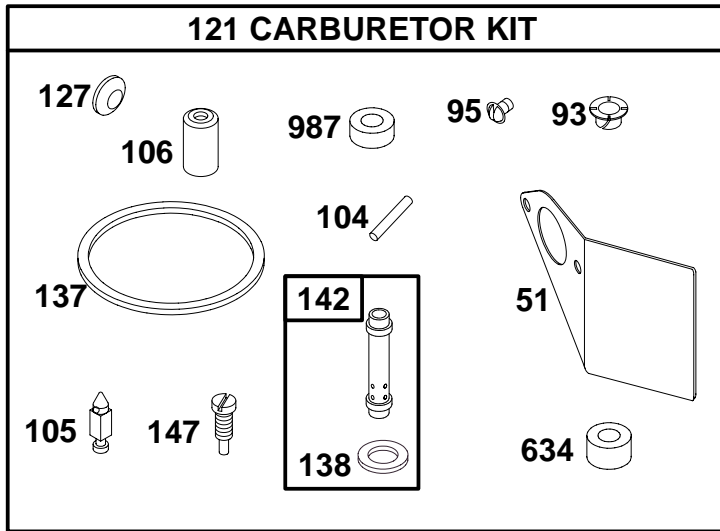

19C400 to 19C499

REF. NO.	PART NO.	DESCRIPTION	REF. NO.	PART NO.	DESCRIPTION	REF. NO.	PART NO.	DESCRIPTION
3	★391086	Seal-Oil	20	★391086	Seal-Oil	138	●★281164	Washer-Seal
7	★272163	Gasket-Cylinder Head	51	●★272707	Gasket-Intake	142	●★499042	Nozzle-Carburetor
9	★27803	Gasket-Breather	51A	★272708	Gasket-Intake	147	●★497472	Jet-Pilot
12	★271701	Gasket-Crankcase (.015" Thick)	93	●★281346	Bushing-Throttle Shaft	163	★273101	Gasket-Air Cleaner
		Note	95	●★94098	Screw-Slotted	358	497070	Gasket Set
		★27876 Gasket-Crankcase (.005" Thick)	104	●★231789	Pin-Float Hinge	524	★281370	Seal-Fill Tube
		★27877 Gasket-Crankcase (.009" Thick)	105	●★231935	Valve-Needle	634	●★281168	Seal-Choke Shaft
			106	●★231856	Seat-Inlet	977	497069	Gasket Set-Carburetor
			116	★270920	Seal-O-Ring	978	★273326	Gasket
			121	497578	Carburetor Kit	987	●★281166	Seal-Throttle Shaft
			127	●	Plug-Welch			
			137	●★281165	Gasket-Float Bowl			

★ Included in Gasket Set-Part No. 497070.
● Included in Carburetor Kit-Part No. 497578.

◆ Included in Carburetor Gasket Set-Part No. 497069.