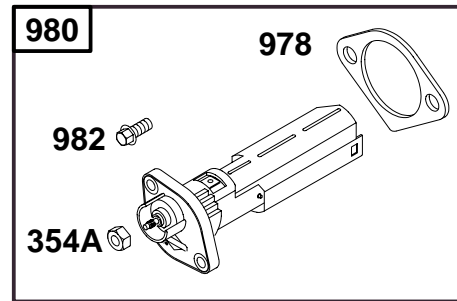

19C400 to 19C499

REF. NO.	PART NO.	DESCRIPTION	REF. NO.	PART NO.	DESCRIPTION	REF. NO.	PART NO.	DESCRIPTION
116	★270920	Seal-O-Ring	523	495225	Dipstick	847	399901	Dipstick/Tube Assembly
230	94927	Washer-Flat	524	★281370	Seal-Fill Tube	978	273326	Gasket
284	94984	Screw-Shoulder	525	495347	Tube-Oil Fill	980	398182	OIL GARD® Kit
354A	90576	Nut-Hex.	614	93306	Pin-Cotter	982	94657	Screw-Hex.
422	225218	Bracket-Oil Fill	616	496818	Crank-Governor			

★ Included in Gasket Set-Part No. 497070.
● Included in Carburetor Kit-Part No. 497578.

◆ Included in Carburetor Gasket Set-Part No. 497069.