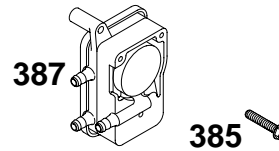

19C400 to 19C499

REF. NO.	PART NO.	DESCRIPTION	REF. NO.	PART NO.	DESCRIPTION	REF. NO.	PART NO.	DESCRIPTION
116	280203	Seal-O-Ring	187A	497029	Line-Fuel	956	493337	Tank-Fuel
182	224854	Bracket-Fuel Tank	188	94627	Screw-Hex.	957	493988	Cap-Fuel Tank Plastic
182A	224855	Bracket-Fuel Tank	385	94789	Screw-Hex.	958	399517	Valve-Shut-Off
187	296004	Line-Fuel (Cut to Required Length)	387	496257	Pump-Fuel	961	94095	Screw-Hex.
			601	95162	Clamp-Hose			
			918	497457	Line-Vacuum (Molded)			

★ Included in Gasket Set-Part No. 497070.
● Included in Carburetor Kit-Part No. 497578.

◆ Included in Carburetor Gasket Set-Part No. 497069.