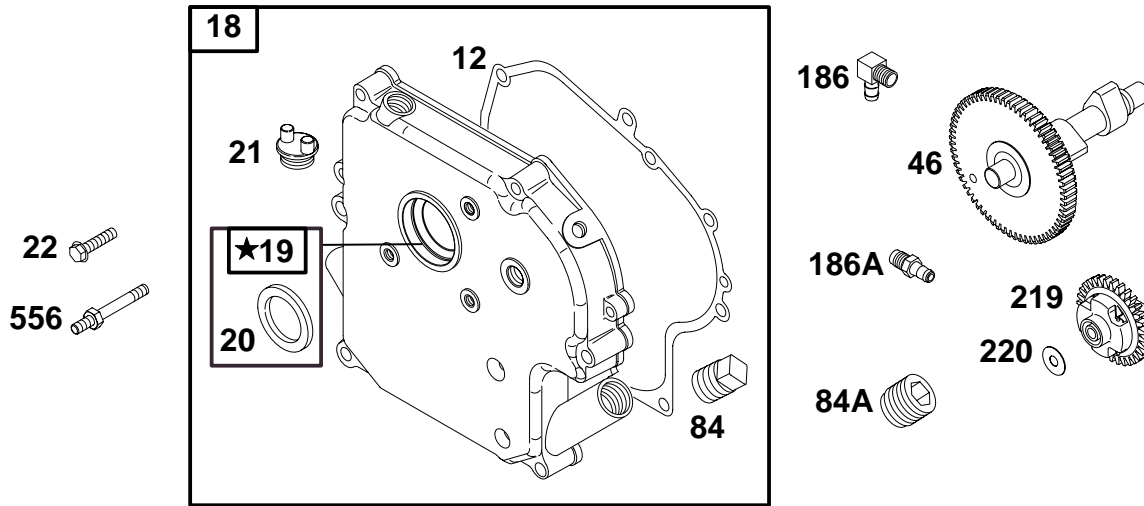

19C400 to 19C499

REF. NO.	PART NO.	DESCRIPTION	REF. NO.	PART NO.	DESCRIPTION	REF. NO.	PART NO.	DESCRIPTION
12	★271701	Gasket-Crankcase (.015" Thick)	18	496981	Cover-Crankcase	186	67218	Connector-Hose
		Note	19	295964	Bushing	186A	230318	Connector-Hose
		★27876 Gasket-Crankcase (.005" Thick)	20	★391086	Seal-Oil	219	496786	Gear-Governor
		★27877 Gasket-Crankcase (.009" Thick)	21	281658	Cap-Oil Fill	220	221551	Washer Thrust
			22	93585	Screw-Hex.	556	94931	Stud-Hex. Drive
			46	214786	Gear-Cam			
			84	91488	Plug-Oil			
			84A	94497	Plug			

★ Included in Gasket Set-Part No. 497070.
● Included in Carburetor Kit-Part No. 497578.

◆ Included in Carburetor Gasket Set-Part No. 497069.