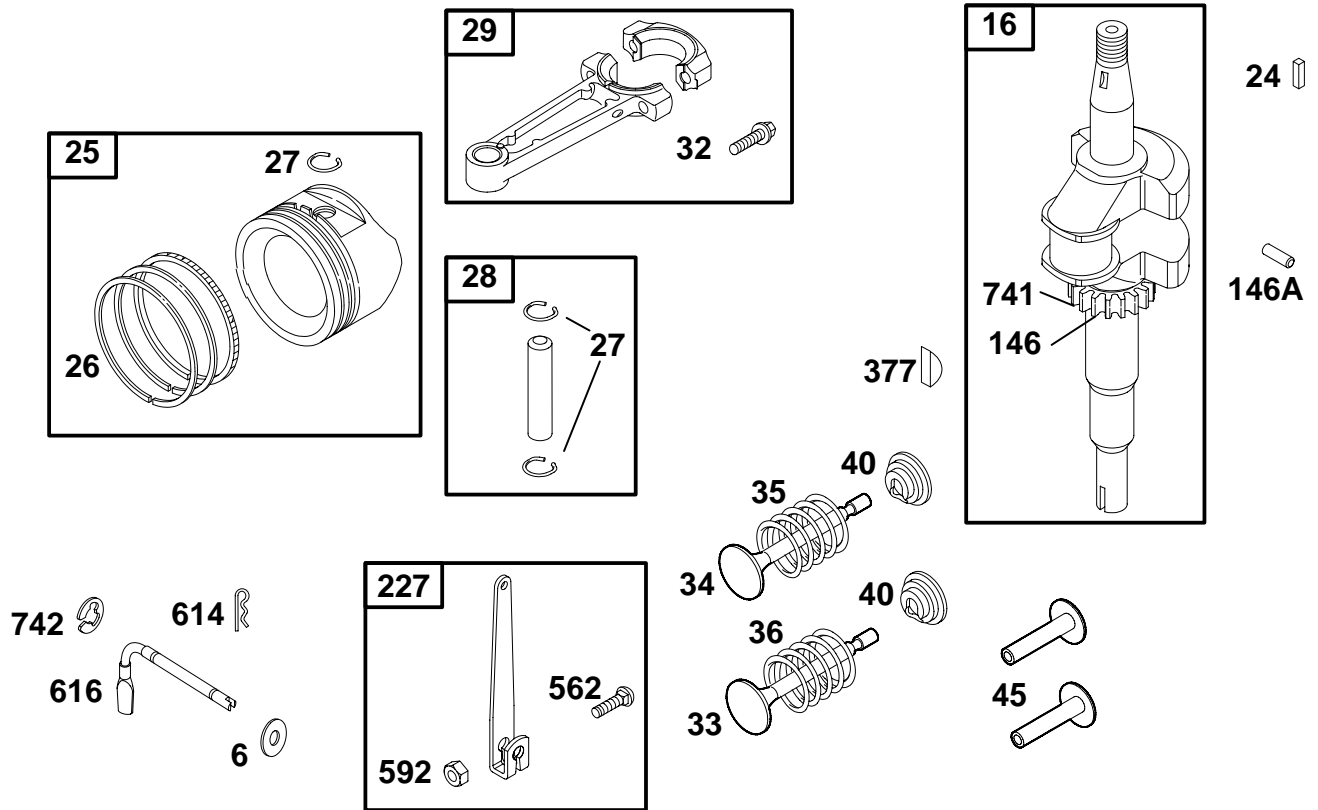

135700 to 135799

REF. NO.	PART NO.	DESCRIPTION	REF. NO.	PART NO.	DESCRIPTION	REF. NO.	PART NO.	DESCRIPTION
6	94927	Washer—Flat	26	298982	Ring Set (Standard)	35	260552	Spring—Valve (Intake)
16	492091	Crankshaft			Note	36	26478	Spring—Valve (Exhaust)
		Note			298983 Ring Set (.010" O.S.)	40	93312	Retainer—Valve
		397109 Crankshaft Used on Type No(s). 0003, 0015, 0019, 0117.			298984 Ring Set (.020" O.S.)	45	260642	Tappet—Valve
		493410 Crankshaft Used on Type No(s). 0017, 0102, 0116, 0118.	27	26026	Lock—Piston Pin	146	94388	Key—Timing
		496842 Crankshaft Used on Type No(s). 0125.	28	298909	Pin—Piston (Standard)	146A	499047	Key—Timing
		498234 Crankshaft Used on Type No(s). 0126.			Note	227	391967	Lever—Governor
24	222698	Key—Flywheel			298908 Pin—Piston (.005" O.S.)	377	93065	Key—Woodruff
25	298904	Piston Assembly (Standard)	29	299429	Rod—Connecting (Standard)	562	94907	Bolt—Governor Lever
		Note			Note	592	231978	Nut—Hex.
		393820 Piston Assy. (.010" O.S.)			390459 Rod—Connecting (.020" Undersize)	614	93306	Pin—Cotter
		393821 Piston Assy. (.020" O.S.)	32	94699	Screw—Conn. Rod	616	495242	Crank—Governor
		393822 Piston Assy. (.030" O.S.)	33	211119	Valve—Exhaust	741	262992	Gear—Timing
			34	261044	Valve—Intake			Note
								261696 Gear—Timing
						742	93307	Retainer—E-Ring

★ Included in Gasket Set—Part No. 496659.
● Included in Carburetor Kit—Part No. 498260.

⊘ Included in Valve Overhaul Gasket Set—Part No 498532.
◆ Included in Carburetor Gasket Set—Part No. 498261.