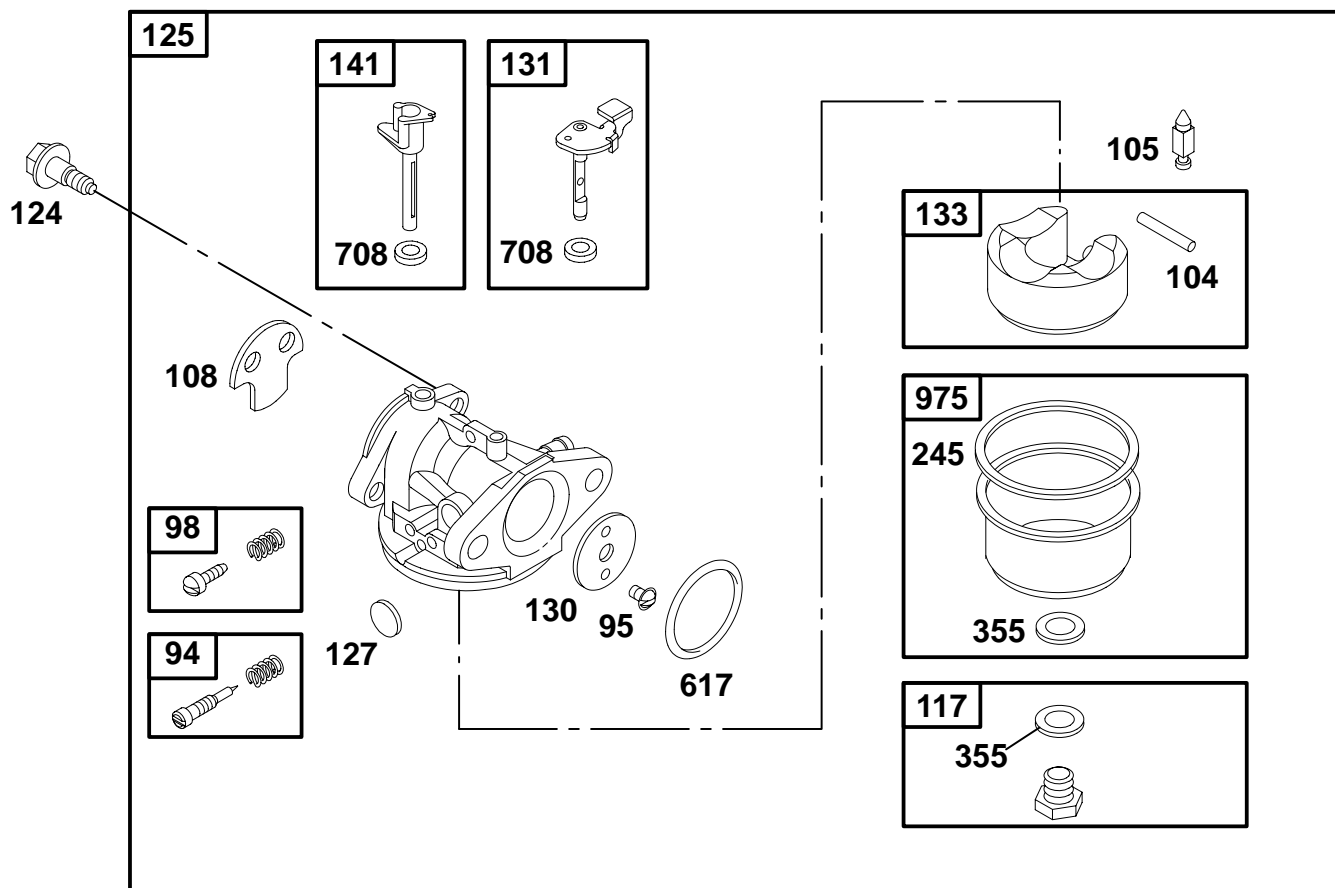

135700 to 135799

REF. NO.	PART NO.	DESCRIPTION	REF. NO.	PART NO.	DESCRIPTION	REF. NO.	PART NO.	DESCRIPTION
94	●493765	Valve-Idle Adjustment	124	94840	Screw-Torx® Hex.	355	◆	Washer-Seal (Sold in Kit Only)
95	94098	Screw-Choke/Throttle	125	496649	Carburetor	617	◆◆270344	Seal-Intake Manifold
98	398185	Screw-Idle Speed	127	●	Plug-Welch (Sold in Kit Only)	708	◆◆	Seal-Dust
104	●231371	Pin-Float Hinge	130	223470	Valve-Throttle	975	493640	Bowl-Float
105	●398188	Needle/Seat Kit	131	496727	Throttle Shaft Kit			
108	223471	Valve-Choke	133	398187	Float-Carburetor			
117	493869	Jet-Main (Bowl Mounting Screw)	141	494218	Choke Shaft Kit			
		Note	245	◆◆	Gasket-Bowl (Sold in Kit Only)			
		493763 Jet-Main (High Altitude) (Bowl Mounting Screw)						

★ Included in Gasket Set-Part No. 496659.
● Included in Carburetor Kit-Part No. 498260.

⊘ Included in Valve Overhaul Gasket Set-Part No 498532.
◆ Included in Carburetor Gasket Set-Part No. 498261.