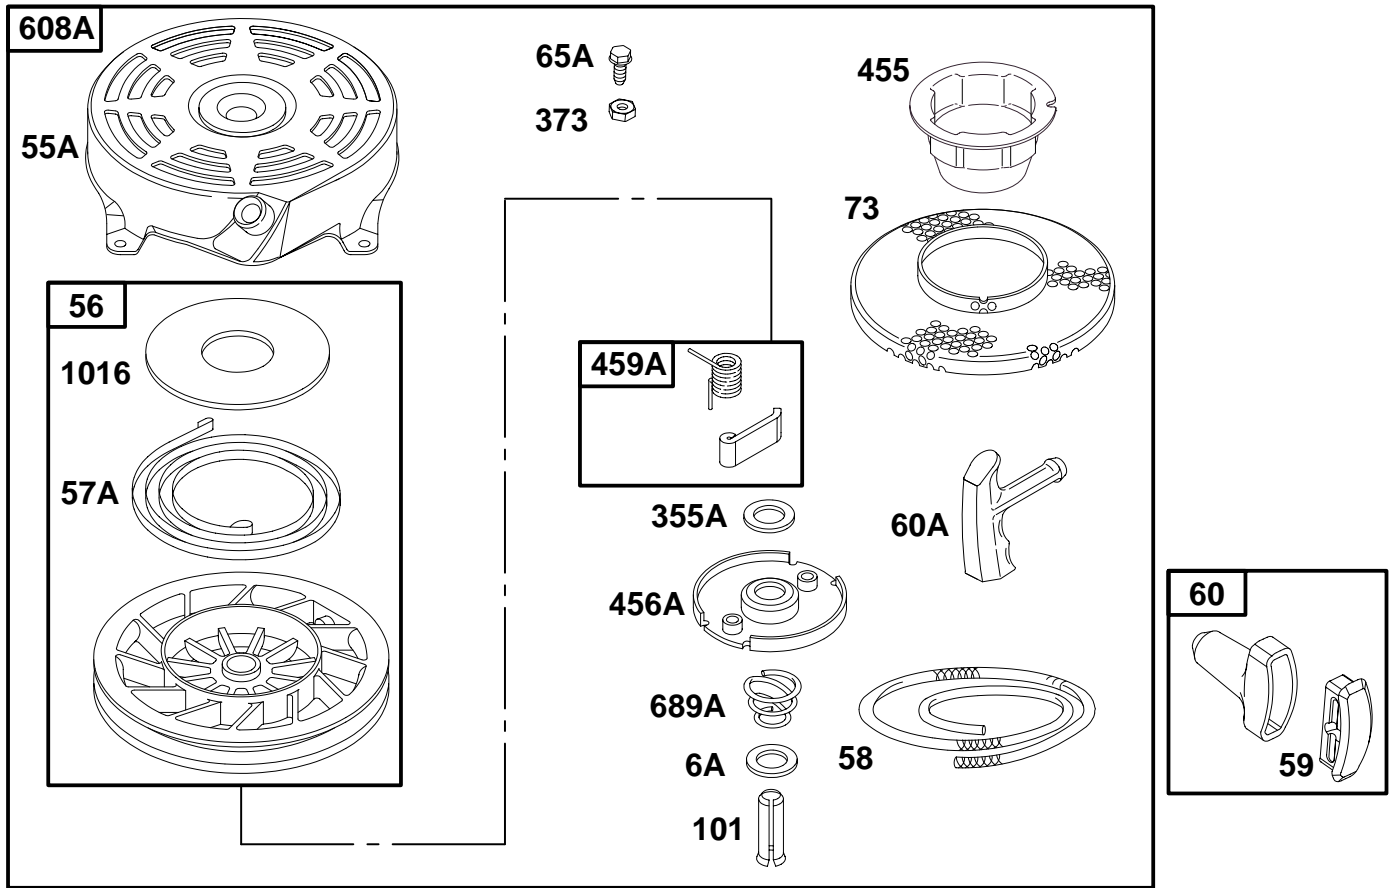

135700 to 135799

REF. NO.	PART NO.	DESCRIPTION	REF. NO.	PART NO.	DESCRIPTION	REF. NO.	PART NO.	DESCRIPTION
6A	224322	Washer-Flat	60	393152	Grip-Starter Rope	455	225121	Cup-Flywheel
55A	492831	Housing-Rewind Starter	60A	281434	Grip-Starter Rope	456A	224321	Plate-Pawl Friction
56	493824	Pulley-Starter	65A	94686	Screw-Hex.	459A	492833	Spring-Pawl
57A	491889	Spring-Rewind Starter	73	225176	Screen-Rotating	608A	496650	Starter-Rewind
58	281228	Rope-Starter	101	262626	Pin-Shaft	689A	262625	Spring-Friction
59	396892	Insert-Grip	355A	280973	Washer-Seal	1016	224278	Spacer-Rewind
			373	94908	Nut-Hex.			

★ Included in Gasket Set-Part No. 496659.
● Included in Carburetor Kit-Part No. 498260.

⊘ Included in Valve Overhaul Gasket Set-Part No 498532.
◆ Included in Carburetor Gasket Set-Part No. 498261.