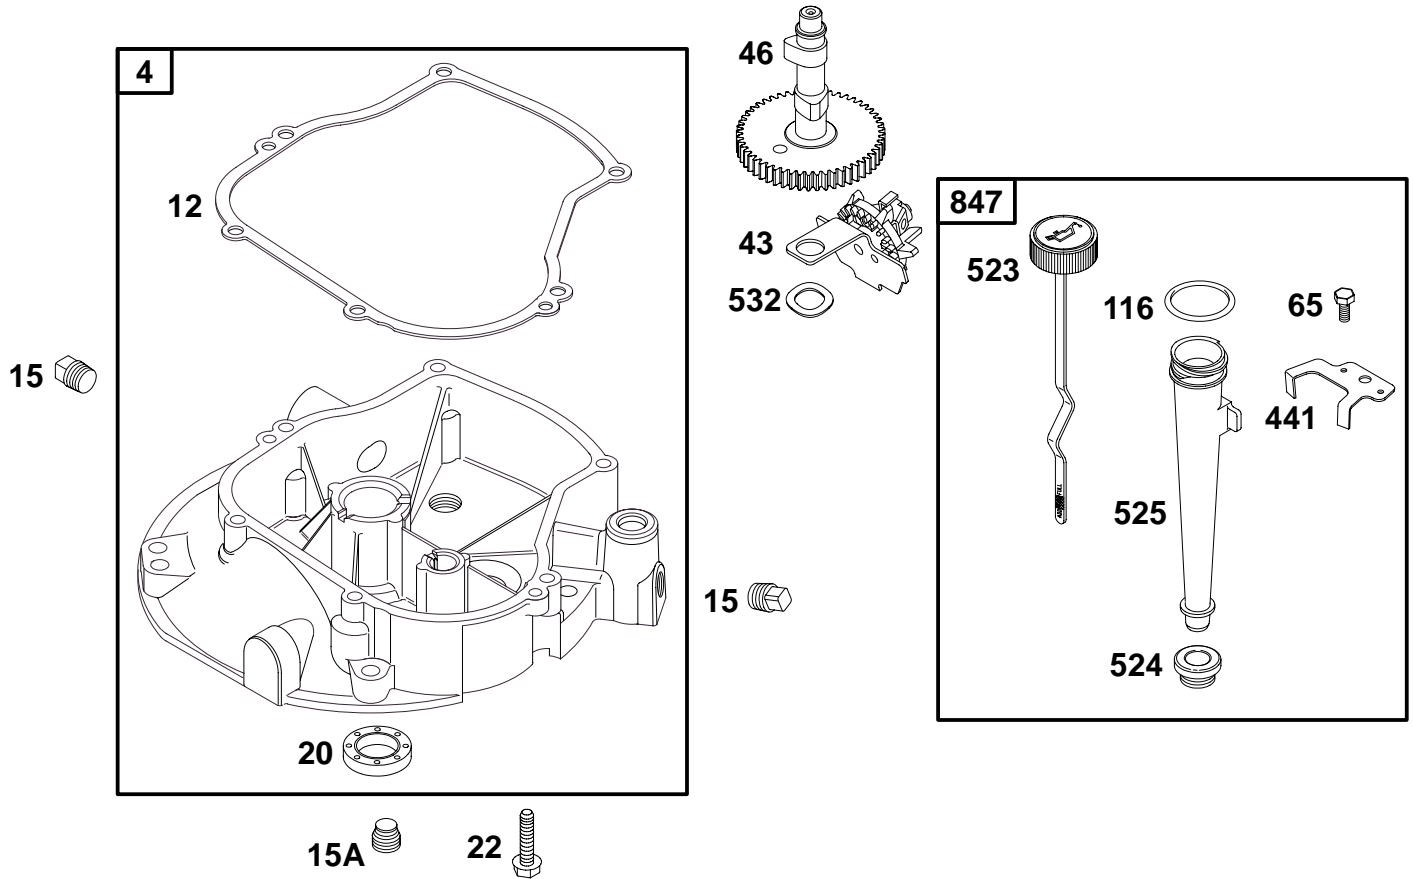

135700 to 135799

REF. NO.	PART NO.	DESCRIPTION	REF. NO.	PART NO.	DESCRIPTION	REF. NO.	PART NO.	DESCRIPTION
4	496644	Sump-Engine	15	94239	Plug-Oil Drain	441	224903	Bracket-Oil Fill
12	★270069	Gasket-Crankcase	15A	94880	Plug-Oil Drain	523	495228	Dipstick
		Note	20	★391485	Seal-Oil	524	★281370	Seal-Fill Tube
	★270122	Gasket-Crankcase (.005" Thick)	22	94980	Screw-Hex.	525	280133	Tube-Oil Fill
	★270123	Gasket-Crankcase (.009" Thick)	43	496544	Gov./Oil Slinger	532	260676	Washer-Spring
			46	214726	Gear-Cam	847	496271	Dipstick/Tube Assembly
			65	94874	Screw-Hex.			
			116	★270920	Seal-O-Ring			

★ Included in Gasket Set-Part No. 496659.
● Included in Carburetor Kit-Part No. 498260.

◊ Included in Valve Overhaul Gasket Set-Part No 498532.
◆ Included in Carburetor Gasket Set-Part No. 498261.