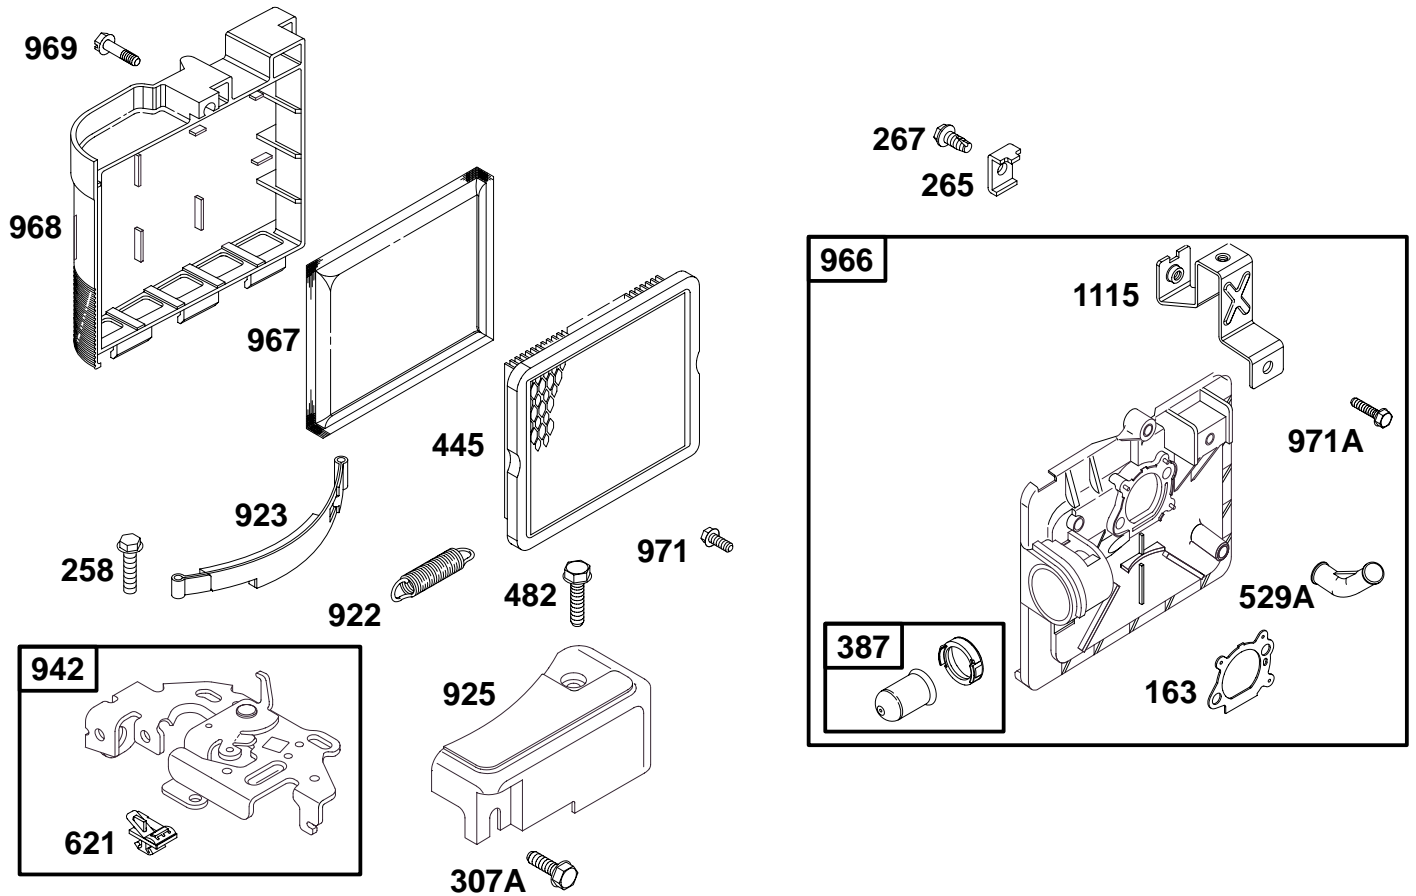

135700 to 135799

REF. NO.	PART NO.	DESCRIPTION	REF. NO.	PART NO.	DESCRIPTION	REF. NO.	PART NO.	DESCRIPTION
163	★272653	Gasket–Air Cleaner	529A	281299	Grommet	967	493537	Filter–Pre-Cleaner
258	94902	Screw–Hex.	621	396847	Switch–Stop	968	281340	Cover–Air Cleaner
265	221535	Clamp–Casing	922	261647	Spring–Brake	969	94872	Screw–Slotted Hex.
267	94882	Screw–Slotted Hex.	923	394867	Brake	971	94873	Screw–Hex.
307A	94807	Screw–Hex.	925	281285	Cover–Linkage	971A	94749	Screw–Hex.
387	496115	Primer–Carburetor	942	493248	Bracket–Brake	1115	224815	Bracket–Air Cleaner
445	491588	Filter–A/C Cartridge	966	496116	Base–Air Cleaner Primer			
482	93621	Screw–Hex.						

★ Included in Gasket Set–Part No. 496659.
● Included in Carburetor Kit–Part No. 498260.

⊘ Included in Valve Overhaul Gasket Set–Part No 498532.
◆ Included in Carburetor Gasket Set–Part No. 498261.