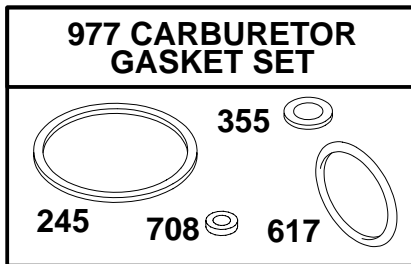

135700 to 135799

REF. NO.	PART NO.	DESCRIPTION	REF. NO.	PART NO.	DESCRIPTION	REF. NO.	PART NO.	DESCRIPTION	
3	★299819	Seal—Oil	94	●493765	Valve—Idle Adjustment	358	496659	Gasket Set	
7	∅★272157	Gasket—Cylinder Head	104	●231371	Pin—Float Hinge	524	★281370	Seal—Fill Tube	
9	∅★27549	Gasket—Breather	116	★270920	Seal—O-Ring	617	●★270344	Seal—Intake Manifold	
12	★270069	Gasket—Crankcase	121	498260	Carburetor Kit	708	●◆	Seal—Dust (Sold in Kit Only)	
		Note	127	●	Plug—Welch (Sold in Kit Only)	883	∅★272309	Gasket—Exhaust	
		★270122	Gasket—Crankcase (.005" Thick)	105	●398188	Needle/Seat Kit	977	498261	Gasket Set—Carburetor
		★270123	Gasket—Crankcase (.009" Thick)	163	★272653	Gasket—Air Cleaner	1095	498532	Gasket Set—Valve Overhaul
20	★391485	Seal—Oil	245	◆◆	Gasket—Bowl (Sold in Kit Only)				
51	★270070	Gasket—Intake	355	◆◆	Seal—O-Ring (Sold in Kit Only)				

★ Included in Gasket Set—Part No. 496659.
● Included in Carburetor Kit—Part No. 498260.

∅ Included in Valve Overhaul Gasket Set—Part No 498532.
◆ Included in Carburetor Gasket Set—Part No. 498261.