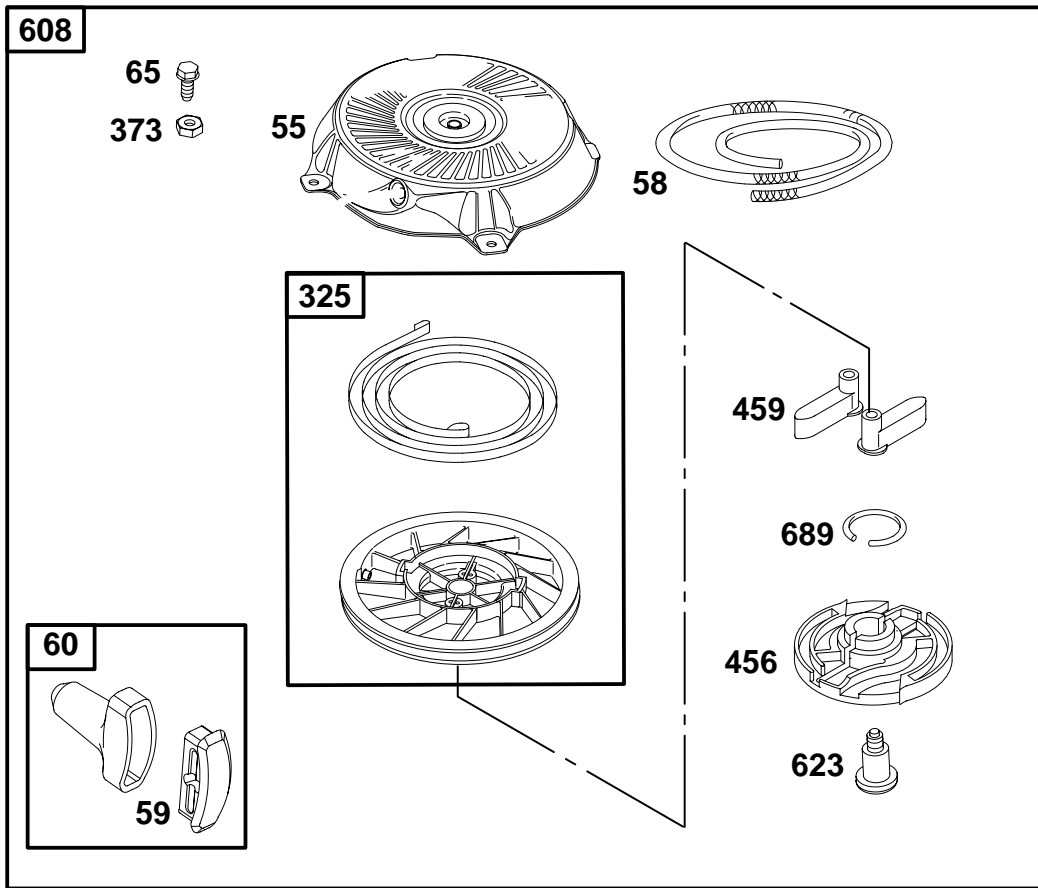

135700 to 135799

REF. NO.	PART NO.	DESCRIPTION	REF. NO.	PART NO.	DESCRIPTION	REF. NO.	PART NO.	DESCRIPTION
55	497442	Housing-Rewind Starter	65	94904	Screw-Hex.	459	281505	Pawl-Ratchet
58	280399	Rope-Starter	325	498144	Pulley-Rope Start	608	497830	Starter-Rewind
59	396892	Insert-Grip	373	94908	Nut-Hex.	623	94943	Screw-Shoulder
60	393152	Grip-Starter Rope	456	281503	Plate-Pawl Friction	689	263073	Spring-Friction

★ Included in Gasket Set-Part No. 496659.
● Included in Carburetor Kit-Part No. 498260.

⊘ Included in Valve Overhaul Gasket Set-Part No 498532.
◆ Included in Carburetor Gasket Set-Part No. 498261.