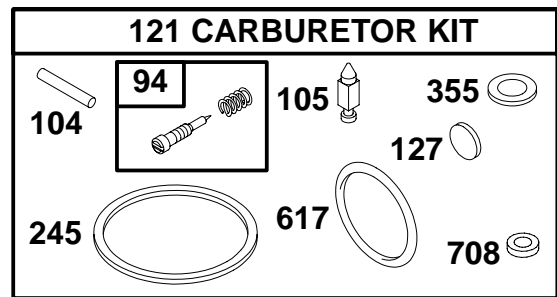

135700 to 135799

REF. NO.	PART NO.	DESCRIPTION	REF. NO.	PART NO.	DESCRIPTION	REF. NO.	PART NO.	DESCRIPTION	
3	★299819	Seal—Oil	94	●493765	Valve—Idle Adjustment	358	496659	Gasket Set	
7	∅★272157	Gasket—Cylinder Head	104	●231371	Pin—Float Hinge	524	★281370	Seal—Fill Tube	
9	∅★27549	Gasket—Breather	116	★270920	Seal—O-Ring	617	●★270344	Seal—Intake Manifold	
12	★270069	Gasket—Crankcase	121	498260	Carburetor Kit	708	●◆	Seal—Dust (Sold in Kit Only)	
		Note	127	●	Plug—Welch (Sold in Kit Only)	883	∅★272309	Gasket—Exhaust	
		★270122	Gasket—Crankcase (.005" Thick)	105	●398188	Needle/Seat Kit	977	498261	Gasket Set—Carburetor
		★270123	Gasket—Crankcase (.009" Thick)	163	★272653	Gasket—Air Cleaner	1095	498532	Gasket Set—Valve Overhaul
20	★391485	Seal—Oil	245	◆◆	Gasket—Bowl (Sold in Kit Only)				
51	★270070	Gasket—Intake	355	◆◆	Seal—O-Ring (Sold in Kit Only)				

★ Included in Gasket Set—Part No. 496659.
● Included in Carburetor Kit—Part No. 498260.

∅ Included in Valve Overhaul Gasket Set—Part No 498532.
◆ Included in Carburetor Gasket Set—Part No. 498261.