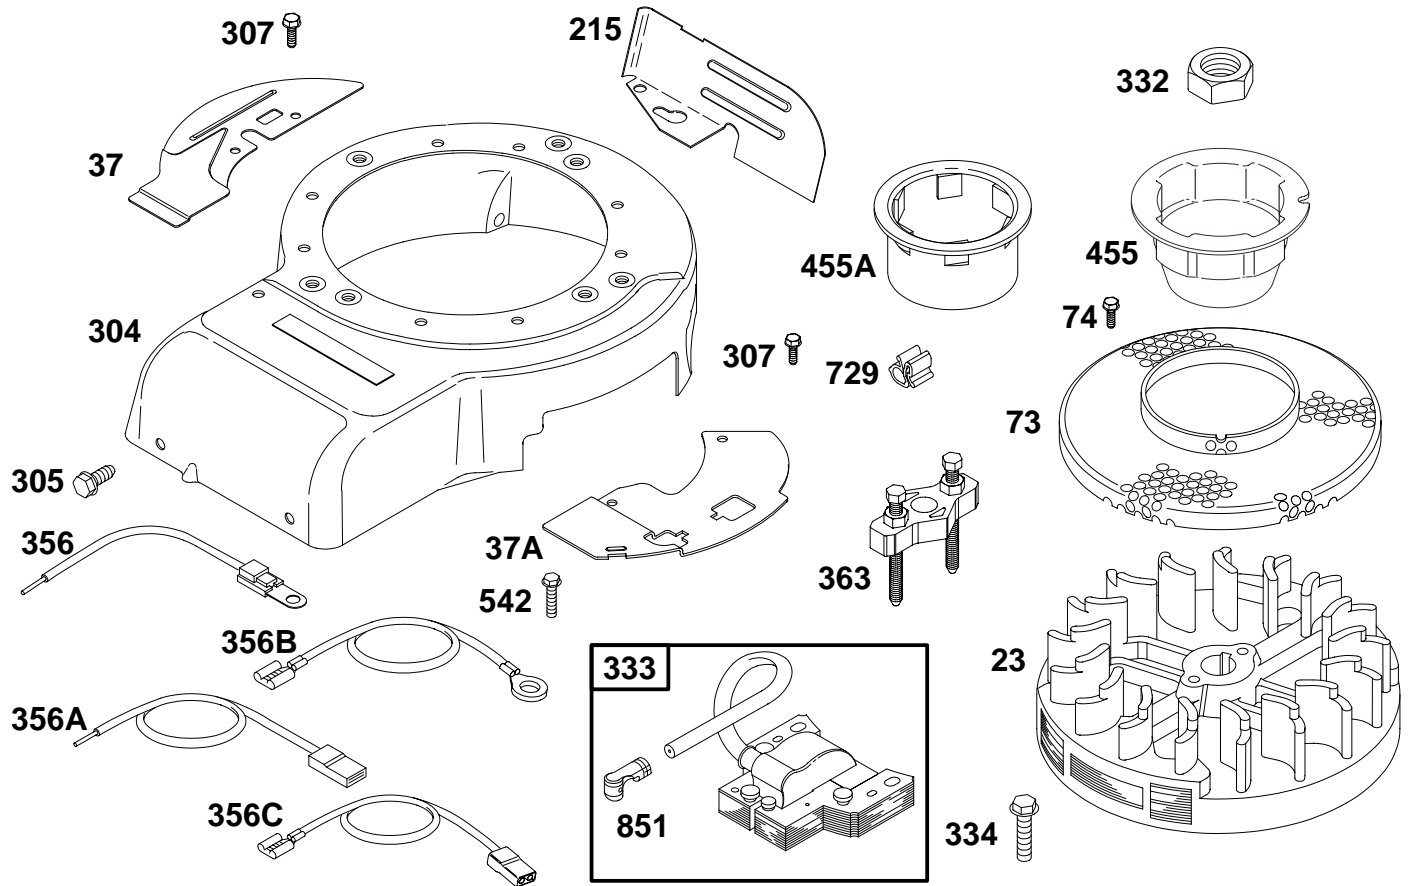

135700 to 135799

REF. NO.	PART NO.	DESCRIPTION	REF. NO.	PART NO.	DESCRIPTION	REF. NO.	PART NO.	DESCRIPTION
23	399673	Flywheel	304	496229	Housing-Blower (Used on Engines Without Band Brake)	356A	497833	Wire-Stop
37	222443	Guard-Flywheel			Note	356B	399223	Wire-Stop
37A	224904	Guard-Flywheel			496227 Housing	356C	491927	Wire-Stop
73	225176	Screen-Rotating			Blower	363	19069	Flywheel Puller
		Note			(Used on Engines With Band Brake)	455	225121	Cup-Flywheel (Used After Code Date 95043000).
		224883 Screen- Rotating (Used Before Code Date 95050100).	305	94786	Screw-Hex.	455A	224250	Cup-Flywheel (Used Before Code Date 95050100).
74	94686	Screw-Hex.	307	94680	Screw-Hex.	542	94669	Screw-Hex.
215	223886	Guide-Air	332	94877	Nut-Flywheel	729	280470	Clip-Wire
			333	397358	Armature-Magneto	851	493880	Terminal-Cable
			334	93414	Screw-Hex.			
			356	496868	Wire-Stop			

★ Included in Gasket Set-Part No. 496659.
● Included in Carburetor Kit-Part No. 498260.

⊘ Included in Valve Overhaul Gasket Set-Part No 498532.
◆ Included in Carburetor Gasket Set-Part No. 498261.