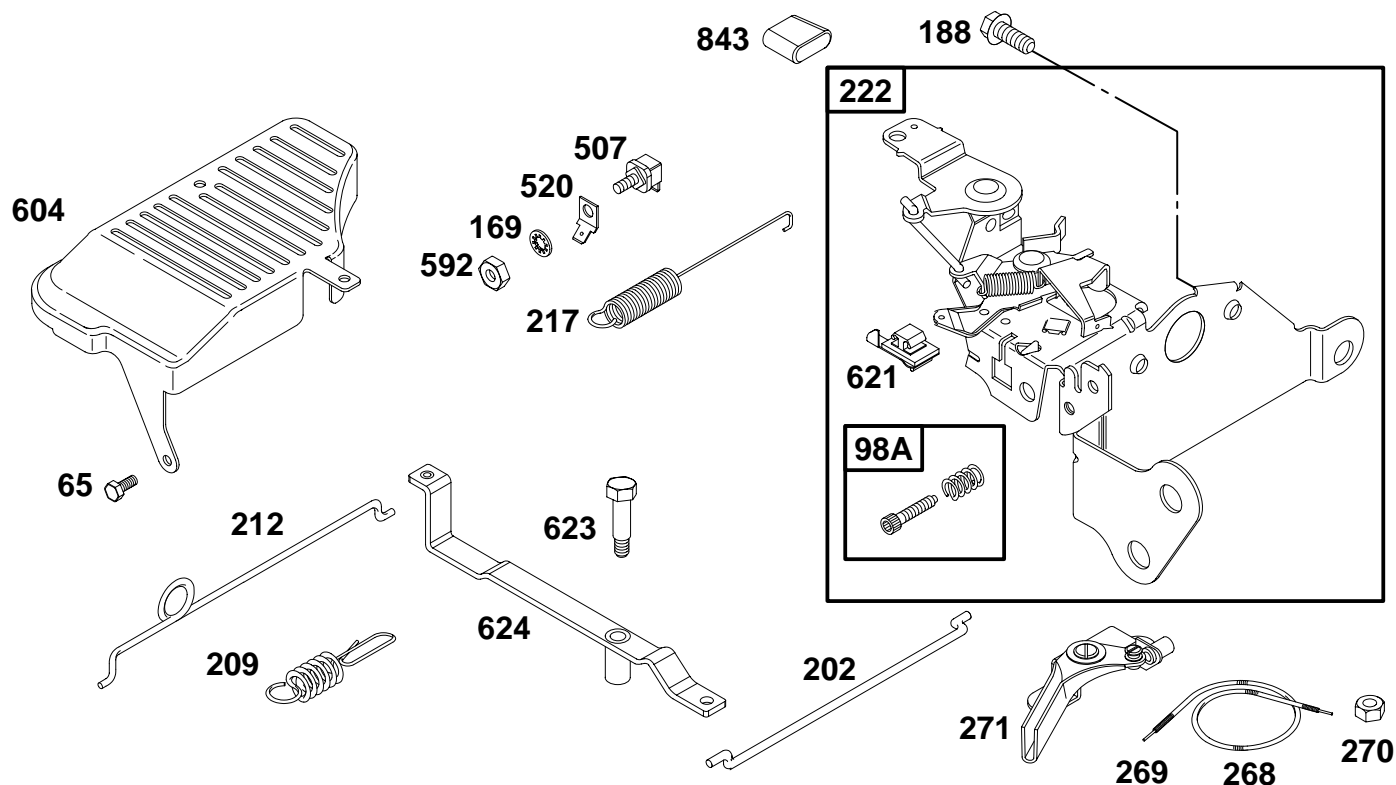

135700 to 135799

REF. NO.	PART NO.	DESCRIPTION	REF. NO.	PART NO.	DESCRIPTION	REF. NO.	PART NO.	DESCRIPTION
65	94874	Screw-Hex.	217	262749	Spring-Choke	270	63426	Locknut-Casing
98A	493280	Screw-Idle Speed	222	496245	Bracket-Control (Remote)	271	290568	Lever-Control
169	92791	Washer-Lock			Note	354	90576	Nut-Hex.
188	94117	Screw-Hex.			496535	507	398525	Insulator
202	260649	Link-Mechanical Governor			496535	520	93722	Terminal
212	262961	Link-Throttle			496535	604	224907	Cover-Control
209	262657	Spring-Governor			496535	621	396847	Switch-Stop
		Note			496535	623	231520	Screw-Shoulder
		262656			496535	624	496288	Lever-Linkage
		Spring-Governor			496535	843	272616	Sleeve-Lever
		Used on Type No(s).						
		0003, 0019, 0117, 0118.	268	66986	Casing-Wire (48" Long)			
		262657			Note			
		Spring-Governor			65616			
		Used on Type No(s).			Casing-Wire (72" Long)			
		0015, 0016, 0017, 0102, 0116, 0125.			(If Shorter Casing is Needed, Cut to Required Length)			
		262659	269	26099	Wire-Control (54" Long)			
		Spring-Governor			Note			
		Used on Type No(s).			26633			
		0100, 0105.			Wire-Control (78" Long Cut to Required Length)			
		262662						
		Spring-Governor						
		Used on Type No(s).						
		0125, 0126.						

★ Included in Gasket Set-Part No. 496659.
● Included in Carburetor Kit-Part No. 498260.

⊙ Included in Valve Overhaul Gasket Set-Part No 498532.
◆ Included in Carburetor Gasket Set-Part No. 498261.