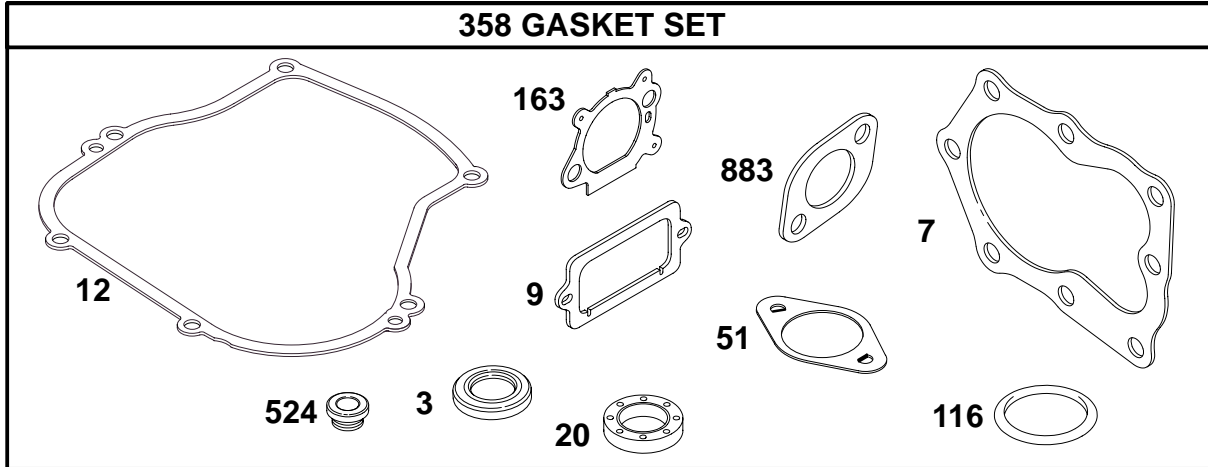

135700 to 135799

REF. NO.	PART NO.	DESCRIPTION	REF. NO.	PART NO.	DESCRIPTION	REF. NO.	PART NO.	DESCRIPTION	
3	★299819	Seal—Oil	94	●493765	Valve—Idle Adjustment	358	496659	Gasket Set	
7	∅★272157	Gasket—Cylinder Head	104	●231371	Pin—Float Hinge	524	★281370	Seal—Fill Tube	
9	∅★27549	Gasket—Breather	116	★270920	Seal—O-Ring	617	●★270344	Seal—Intake Manifold	
12	★270069	Gasket—Crankcase	121	498260	Carburetor Kit	708	●◆	Seal—Dust (Sold in Kit Only)	
		Note	127	●	Plug—Welch (Sold in Kit Only)	883	∅★272309	Gasket—Exhaust	
		★270122	Gasket—Crankcase (.005" Thick)	105	●398188	Needle/Seat Kit	977	498261	Gasket Set—Carburetor
		★270123	Gasket—Crankcase (.009" Thick)	163	★272653	Gasket—Air Cleaner	1095	498532	Gasket Set—Valve Overhaul
20	★391485	Seal—Oil	245	◆◆	Gasket—Bowl (Sold in Kit Only)				
51	★270070	Gasket—Intake	355	◆◆	Seal—O-Ring (Sold in Kit Only)				

★ Included in Gasket Set—Part No. 496659.
● Included in Carburetor Kit—Part No. 498260.

∅ Included in Valve Overhaul Gasket Set—Part No 498532.
◆ Included in Carburetor Gasket Set—Part No. 498261.