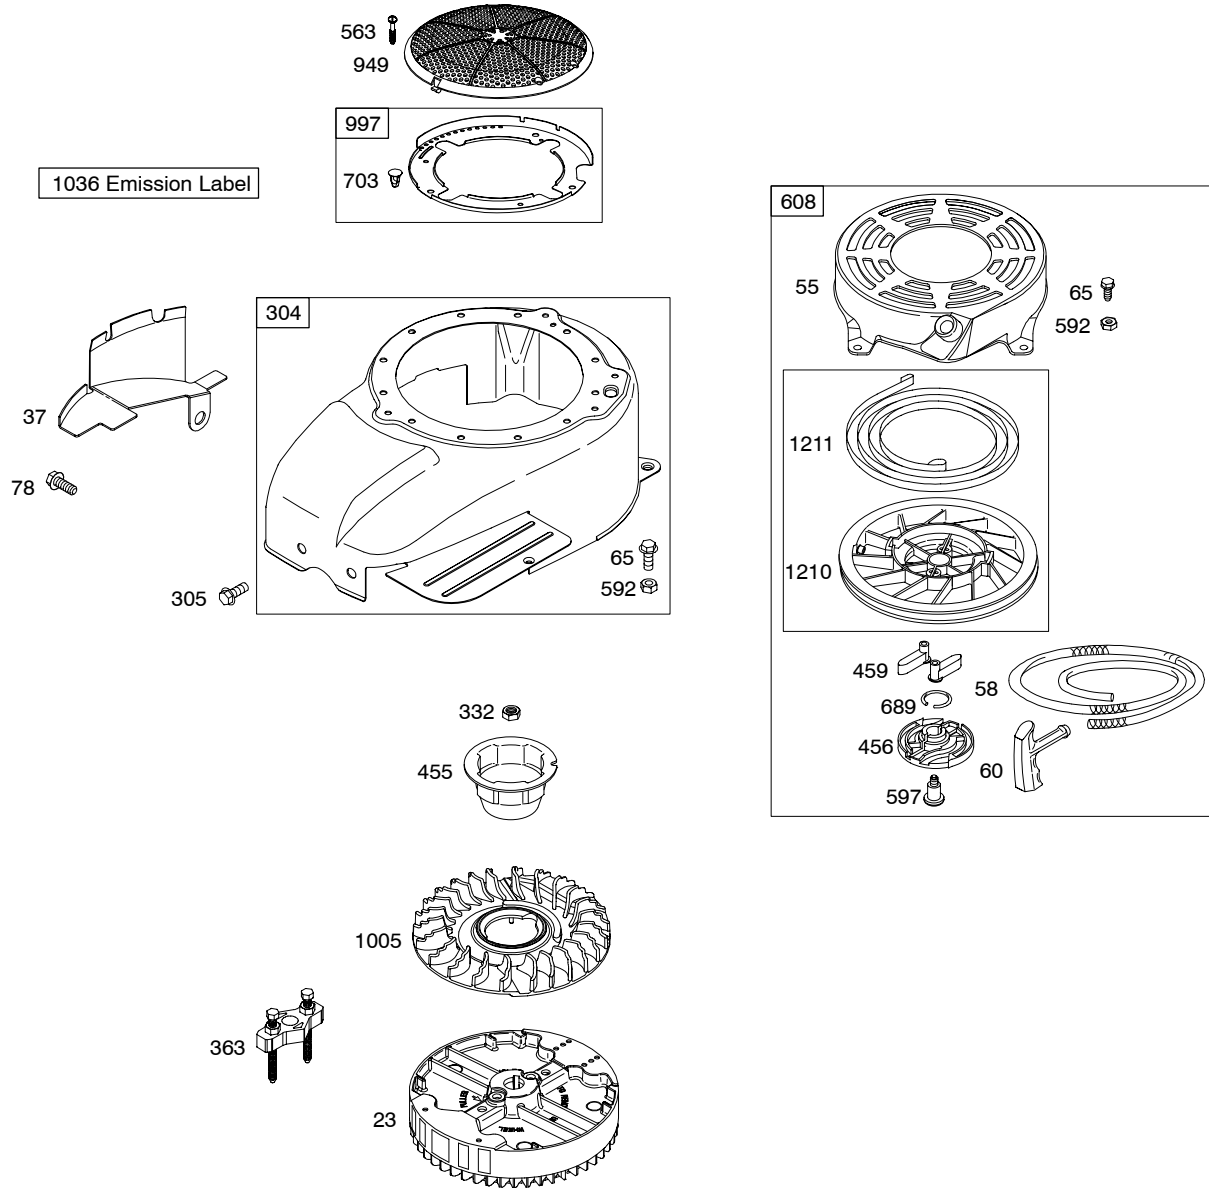

12Z600

Illustrations cover a range of engines. Parts shown without corresponding text may not be used on your specific engine.
6743-6 Assemblies include all parts shown in frames. 10/13/2005