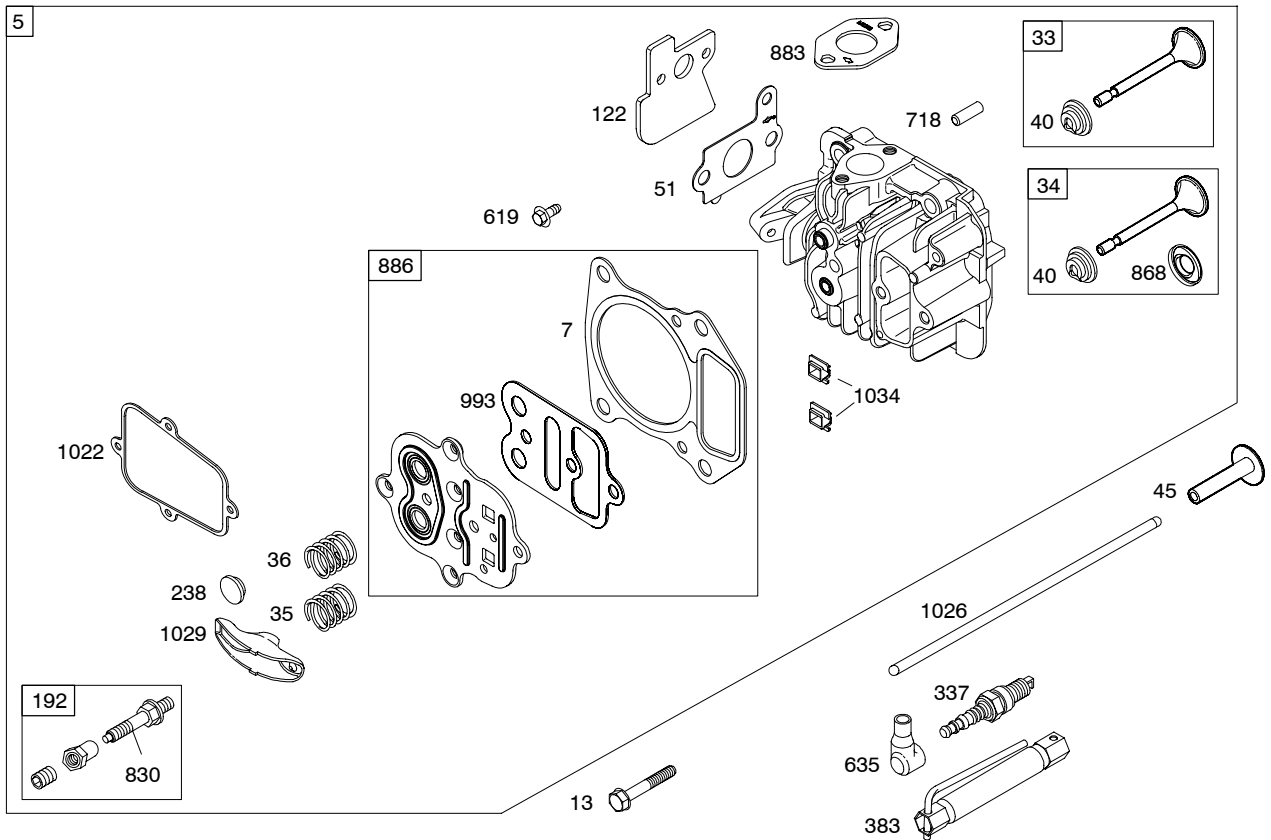

914

Illustrations cover a range of engines. Parts shown without corresponding text may not be used on your specific engine.
6743-3 Assemblies include all parts shown in frames. 10/13/2005