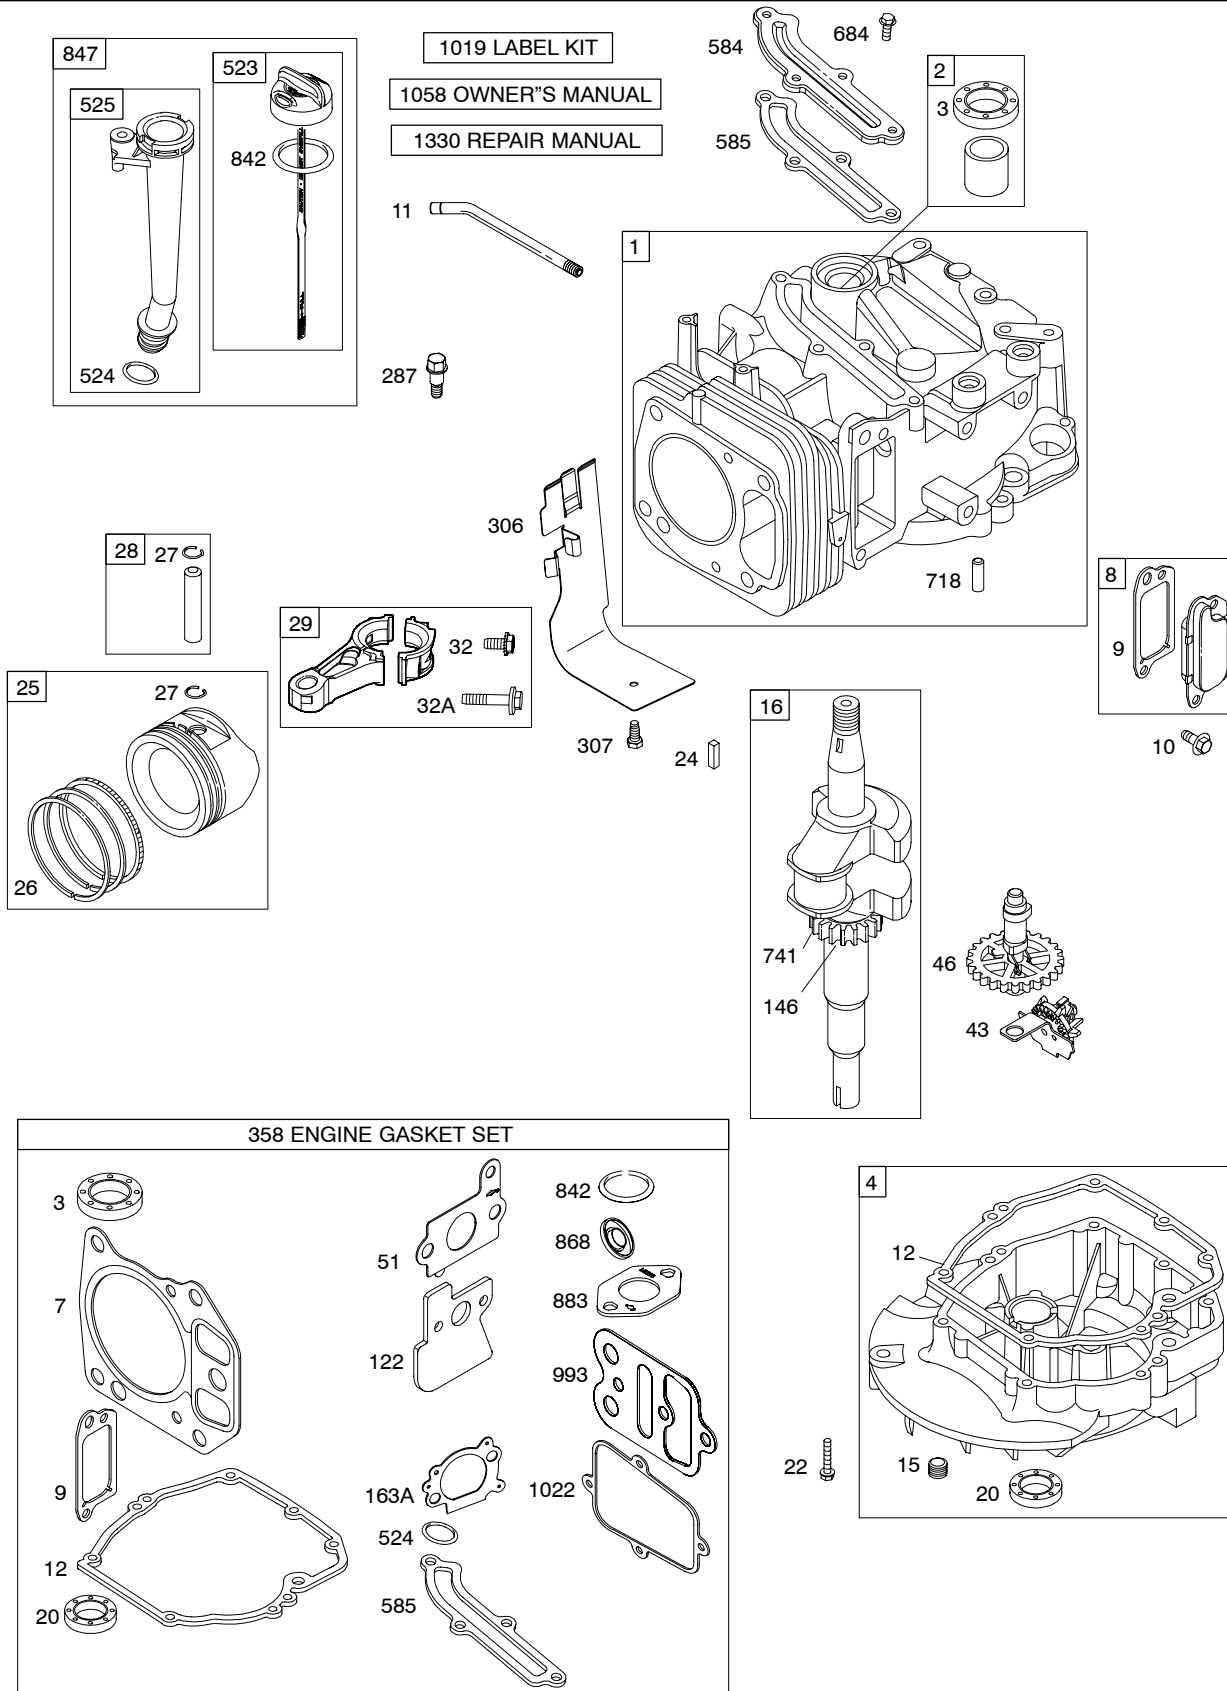

12Z600

Illustrations cover a range of engines. Parts shown without corresponding text may not be used on your specific engine.
6743-2 Assemblies include all parts shown in frames. 10/13/2005