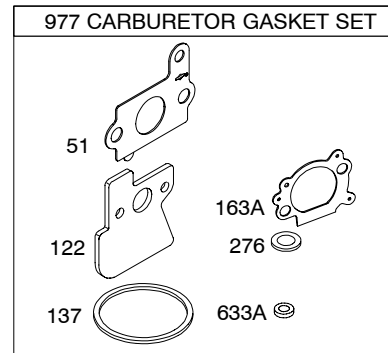

12Z600

Illustrated Parts List

Model Series

12Z600

TYPE NUMBERS
0100.

TABLE OF CONTENTS

Air Cleaner	5
Blower Housing/Shrouds	6
Camshaft	2
Carburetor	4
Controls	5
Crankshaft	2
Cylinder	2
Cylinder Head	3
Engine Sump	2
Exhaust System	6
Flywheel	6
Fuel Supply	4
Governor Spring	5
Ignition	5
Lubrication	2
Piston Group	2
Rewind Starter	6

12Z600

Illustrations cover a range of engines. Parts shown without corresponding text may not be used on your specific engine.
 6743-2 Assemblies include all parts shown in frames. 10/13/2005

914

Illustrations cover a range of engines. Parts shown without corresponding text may not be used on your specific engine.
 6743-3 Assemblies include all parts shown in frames. 10/13/2005

12Z600

Illustrations cover a range of engines. Parts shown without corresponding text may not be used on your specific engine.
 6743-4 Assemblies include all parts shown in frames. 10/13/2005

12Z600

Illustrations cover a range of engines. Parts shown without corresponding text may not be used on your specific engine.
6743-6 Assemblies include all parts shown in frames. 10/13/2005