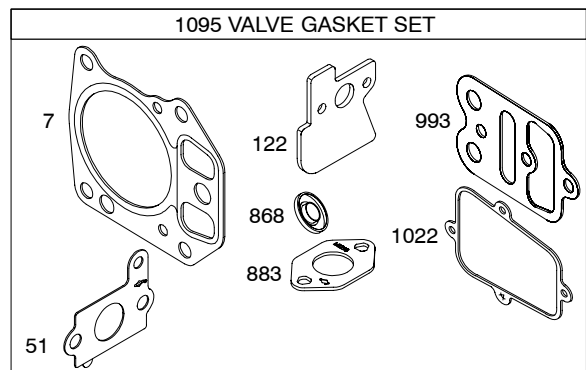

12Z600

Illustrated Parts List

Model Series

12Z600

TYPE NUMBERS
0100.

TABLE OF CONTENTS

Air Cleaner	5
Blower Housing/Shrouds	6
Camshaft	2
Carburetor	4
Controls	5
Crankshaft	2
Cylinder	2
Cylinder Head	3
Engine Sump	2
Exhaust System	6
Flywheel	6
Fuel Supply	4
Governor Spring	5
Ignition	5
Lubrication	2
Piston Group	2
Rewind Starter	6

12Z600

Illustrations cover a range of engines. Parts shown without corresponding text may not be used on your specific engine.
 6743-2 Assemblies include all parts shown in frames. 10/13/2005

914

Illustrations cover a range of engines. Parts shown without corresponding text may not be used on your specific engine.
 6743-3 Assemblies include all parts shown in frames. 10/13/2005