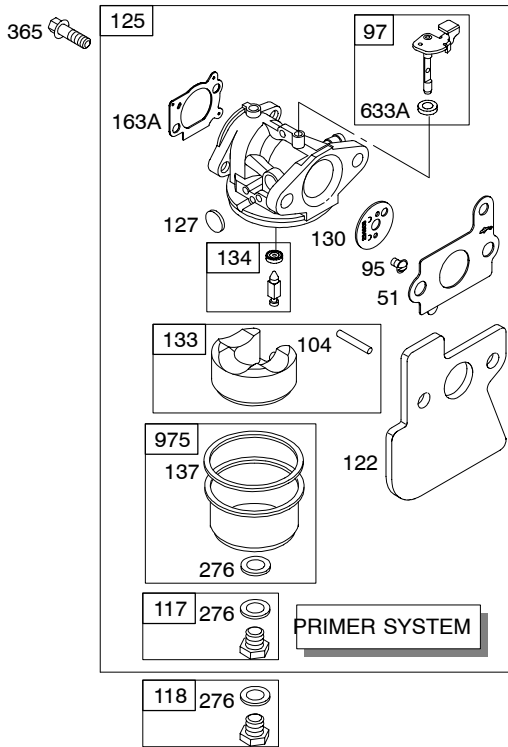

12Z600

Illustrations cover a range of engines. Parts shown without corresponding text may not be used on your specific engine.
6743-4 Assemblies include all parts shown in frames. 10/13/2005