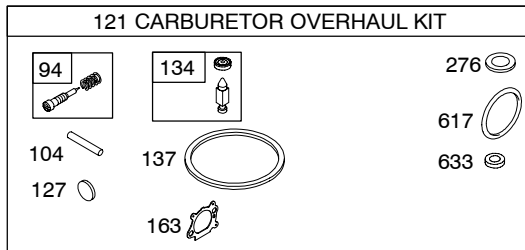

Illustrations cover a range of engines. Parts shown without corresponding text may not be used on your specific engine.
5773-3 Assemblies include all parts shown in frames. 10/05/2005