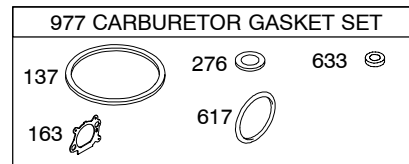

Illustrations cover a range of engines. Parts shown without corresponding text may not be used on your specific engine.
5773-3 Assemblies include all parts shown in frames. 10/05/2005