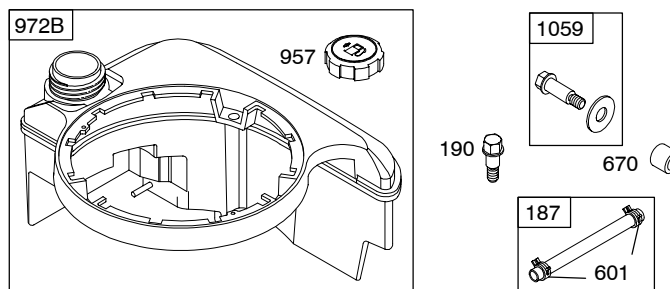

Illustrations cover a range of engines. Parts shown without corresponding text may not be used on your specific engine.
5773-3 Assemblies include all parts shown in frames. 10/05/2005