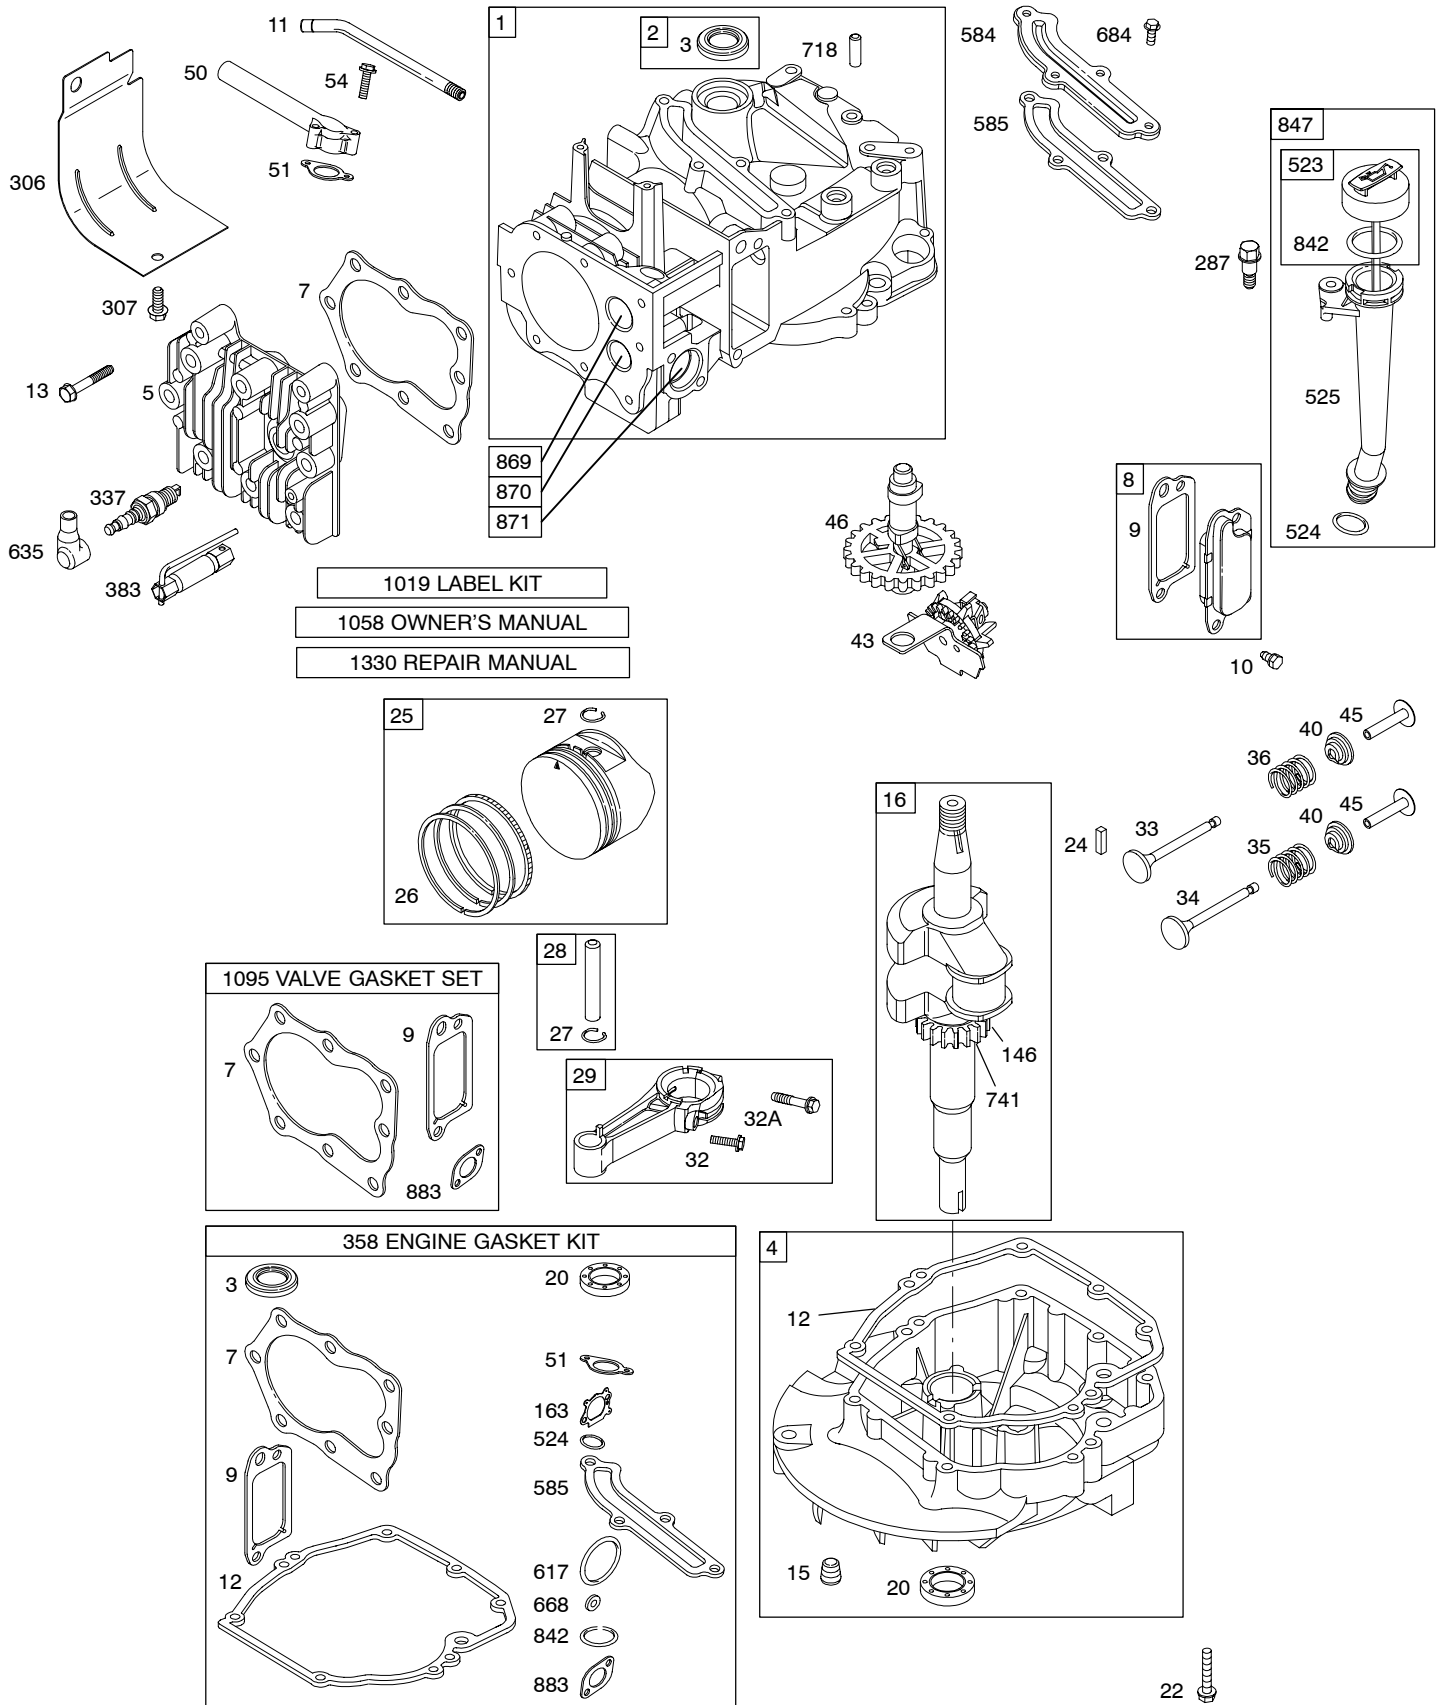

12Y800

Illustrations cover a range of engines. Parts shown without corresponding text may not be used on your specific engine.
5773-2 Assemblies include all parts shown in frames. 10/05/2005