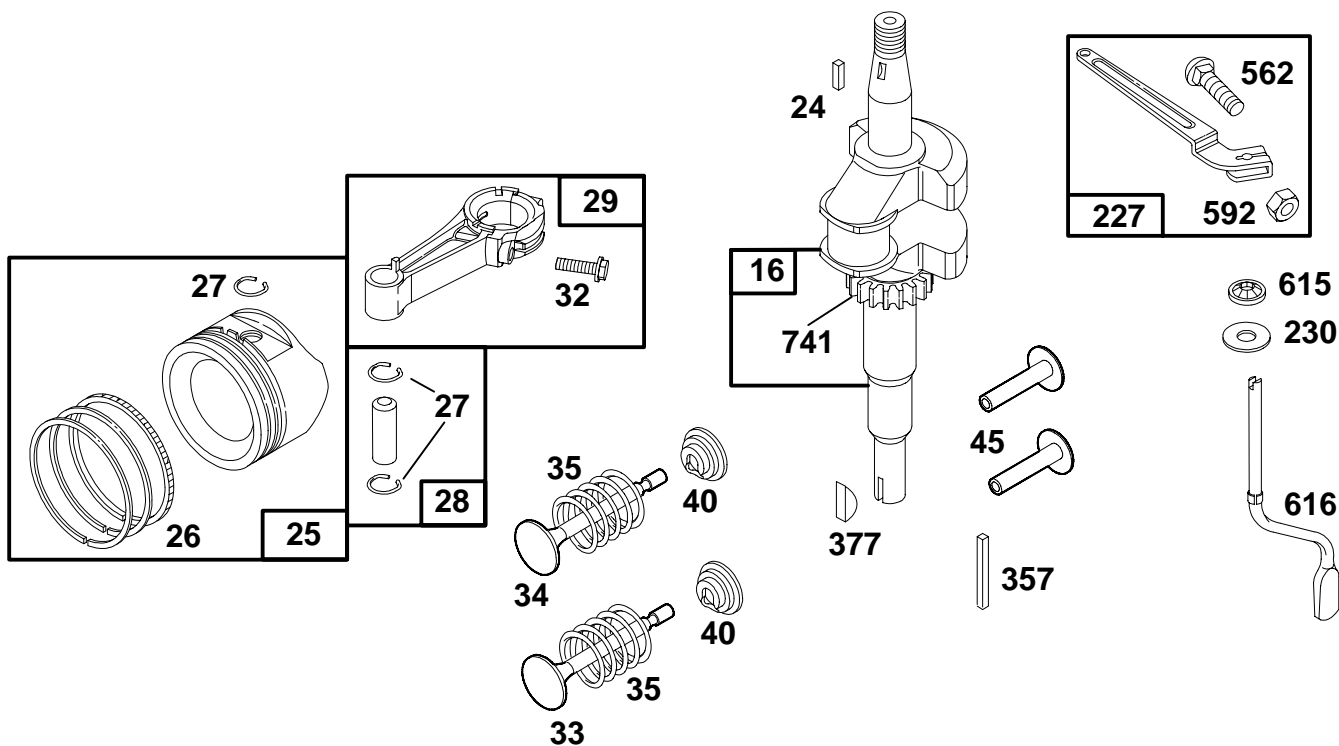

- ★ Included in Gasket Set-See Ref. 358.
- Included in Carburetor Kit-Part No. 493762.
- ◆ Included in Carburetor Gasket Set-Part No. 490937.

126700 to 126799

REF. NO.	PART NO.	DESCRIPTION	REF. NO.	PART NO.	DESCRIPTION	REF. NO.	PART NO.	DESCRIPTION
16		Crankshaft See Last Pages.			493390 Ring Set (.030" O.S.)	45	262204	Tappet-Valve
24	222698	Key-Flywheel	27	26026	Lock-Piston Pin	227	492349	Lever-Governor
25	494058	Piston Assy. (Standard)	28	298909	Pin-Piston (Standard)	230	67072	Washer-Governor Crank
		494059 Piston Assy. (.010" O.S.)			298908 Pin-Piston (.005" O.S.)	357	91540	Key-Square
		494060 Piston Assy. (.020" O.S.)	29	490566	Rod-Connecting	377	94329	Key-Woodruff (For 25 mm Crank- shaft)
		494061 Piston Assy. (.030" O.S.)			490743 Rod- Connecting (.020" Undersize)			Note ———
26	493261	Ring Set (Standard)	32	94699	Screw-Connecting Rod			93065 Key-Crankshaft (For 7/8" Dia. Crankshaft)
		493388 Ring Set (.010" O.S.)	33	262651	Valve-Exhaust	562	92613	Bolt-Governor Lever
		493389 Ring Set (.020" O.S.)	34	262652	Valve-Intake	592	231082	Nut-Hex.
			35	262224	Spring-Valve	615	94474	Fastener
			40	93312	Retainer-Valve Spring	616	262578	Crank-Governor
						741	262598	Gear-Timing