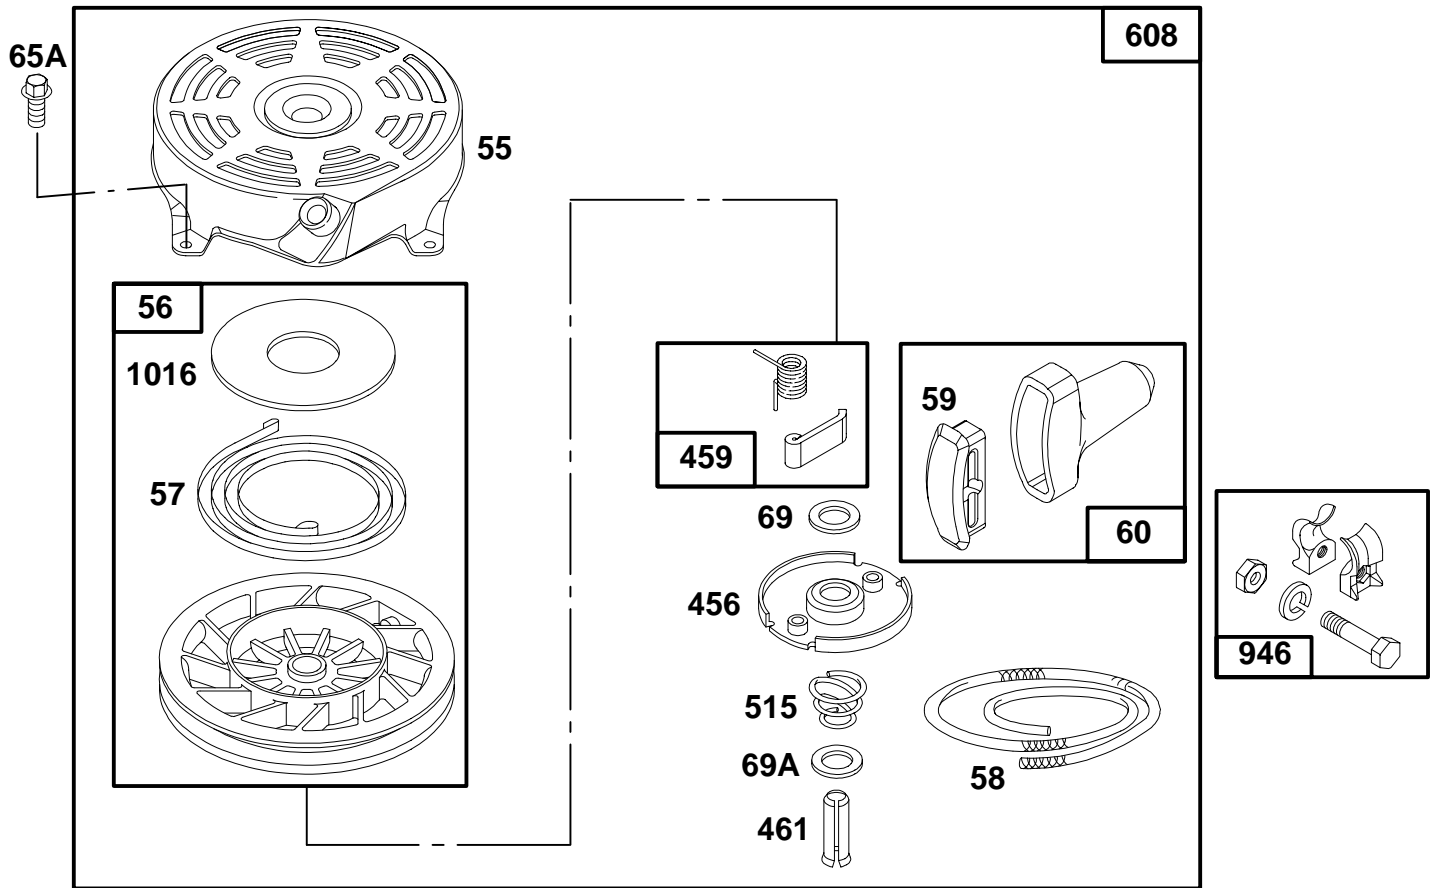

- ★ Included in Gasket Set–See Ref. 358.
- Included in Carburetor Kit–Part No. 493762.
- ◆ Included in Carburetor Gasket Set–Part No. 490937.

126700 to 126799

REF. NO.	PART NO.	DESCRIPTION	REF. NO.	PART NO.	DESCRIPTION	REF. NO.	PART NO.	DESCRIPTION
23	492177	Flywheel	37	224511	Guard-Flywheel	305	94513	Screw-Sem
23A	492175	Flywheel	38	94608	Screw-Hex. Head	324	224527	Screen-Rotating
		Note	265A	22372	Clamp-Casing	324A	224251	Screen-Rotating (For 1 Quart Tank).
		492893 Flywheel	267	94204	Screw-Clamp Mtg.			
		Used on Type No(s).	304	493294	Housing-Blower			
		0120, 0125, 0128,			Used on Engines	332	92284	Nut-Flywheel
		0129, 0130, 0136,			Without Band Brake.	363	19069	Flywheel Puller
		0137, 0141, 0144,			Note	455	224250	Cup-Starter
		0145, 0148, 0149,			493293 Housing-			
		0620, 0621, 4001,			Blower			
		4003, 5001, 5002,			Used on Engines With			
		5003, 5005, 5006,			Band Brake.			
		5007.						

- ★ Included in Gasket Set-See Ref. 358.
- Included in Carburetor Kit-Part No. 493762.
- ◆ Included in Carburetor Gasket Set-Part No. 490937.

126700 to 126799

REF. NO.	PART NO.	DESCRIPTION	REF. NO.	PART NO.	DESCRIPTION	REF. NO.	PART NO.	DESCRIPTION
55	492831	Housing-Rewind Starter	60	393152	Grip-Starter Rope	515	262625	Spring-Retainer
56	493824	Pulley-Starter	65A	94579	Screw-Hex. Head	608	493295	Starter-Rewind
57	262594	Spring-Rewind Starter	69	280973	Washer-Spring	Include(s): 94128 Screw-Hex. Hd 92987 Nut-Hex.		
58	280399	Rope-Starter (Cut To Suit)	69A	224322	Washer-Flat	946	396526	Guide-Rope
59	396892	Insert-Handle	456	224321	Retainer-Spring	1016	224278	Cover-Pulley
			459	492833	Pawl-Starter			
			461	262626	Pin-Shaft			