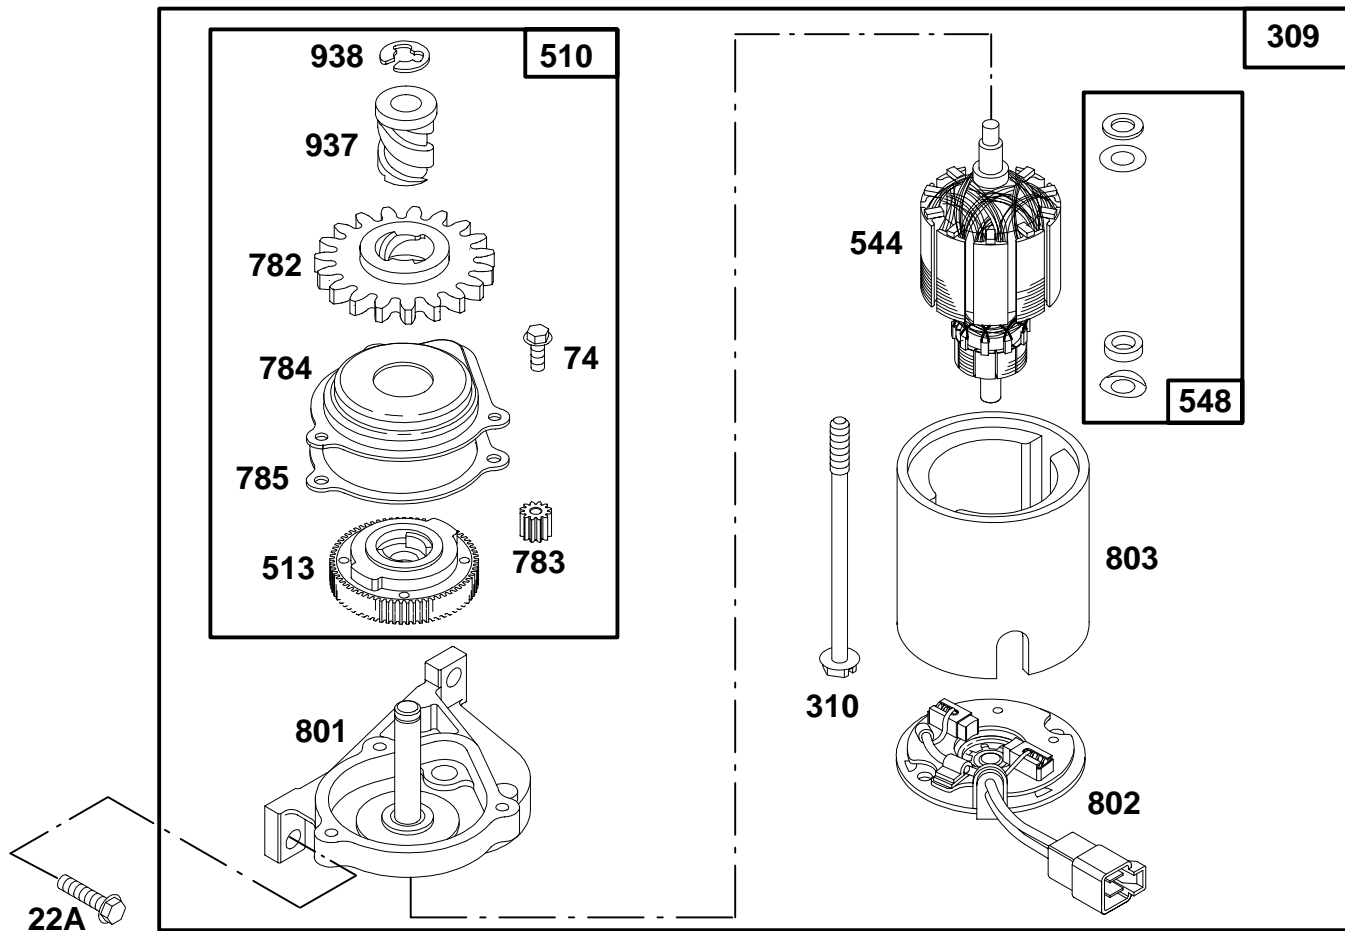

126700 to 126799

REF. NO.	PART NO.	DESCRIPTION	REF. NO.	PART NO.	DESCRIPTION	REF. NO.	PART NO.	DESCRIPTION
22A	94268	Screw-Hex. Head	544	492921	Armature-Starter	801	492335	Cap-Drive
74	93490	Screw-Sem	548	492919	Washer Set	802	492922	Cap-End
309	494233	Motor-Starter	782	281127	Gear-Starter	803	492920	Housing-Starter
310	94051	Bolt-Thru	783	261606	Gear-Starter	937	281125	Spline-Starter
510	494147	Drive-Starter	784	224262	Cover-Gear	938	93941	Retainer-Lock
513	394815	Clutch-Drive	785	272201	Gasket-Cover			

- ★ Included in Gasket Set-See Ref. 358.
- Included in Carburetor Kit-Part No. 493762.
- Included in Carburetor Gasket Set-Part No. 490937.