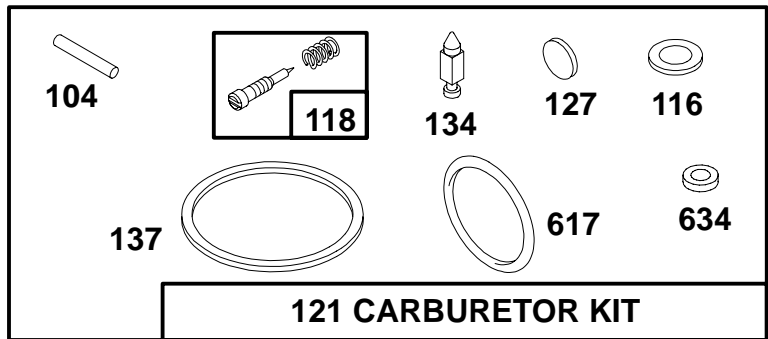

126700 to 126799

REF. NO.	PART NO.	DESCRIPTION	REF. NO.	PART NO.	DESCRIPTION	REF. NO.	PART NO.	DESCRIPTION
3	★299819	Seal-Oil	127	●	Plug-Welch (Sold in Kit Only)	————— Note —————		
7	★272200	Gasket-Cylinder Hd.	134	●398188	Valve-Inlet (Includes Seat)	524	★280393	Seal-Filler Tube
9	★272481	Gasket-Valve Cover	137	◆	Gasket-Bowl (Sold in Kit Only)	617	◆270344	Seal-Fuel Intake Tube
9A	★272238	Gasket-Baffle Plate	163	★272653	Gasket-Air Cleaner	634	◆	Washer-Shaft
12	★272198	Gasket-Crankcase	163A	★272296	Gasket-Air Cleaner	670A	★493823	Spacer (Includes 2) (Sold in Kit Only)
20	★399781	Seal-Oil	358	496117	Gasket Set (Used After Code Date 93080100)	842	★280966	Seal-O-Ring
52	★272199	Gasket-Intake Elbow				883	★272253	Gasket-Exhaust
104	●231371	Pin-Float Hinge				977	490937	Gasket Set- Carburetor
116	◆	Gasket-Sealing (Sold in Kit Only)						
118	●493765	Valve Kit-Needle						
121	493762	Carburetor Kit						

★ Included in Gasket Set-See Ref. 358.
● Included in Carburetor Kit-Part No. 493762.
◆ Included in Carburetor Gasket Set-Part No. 490937.