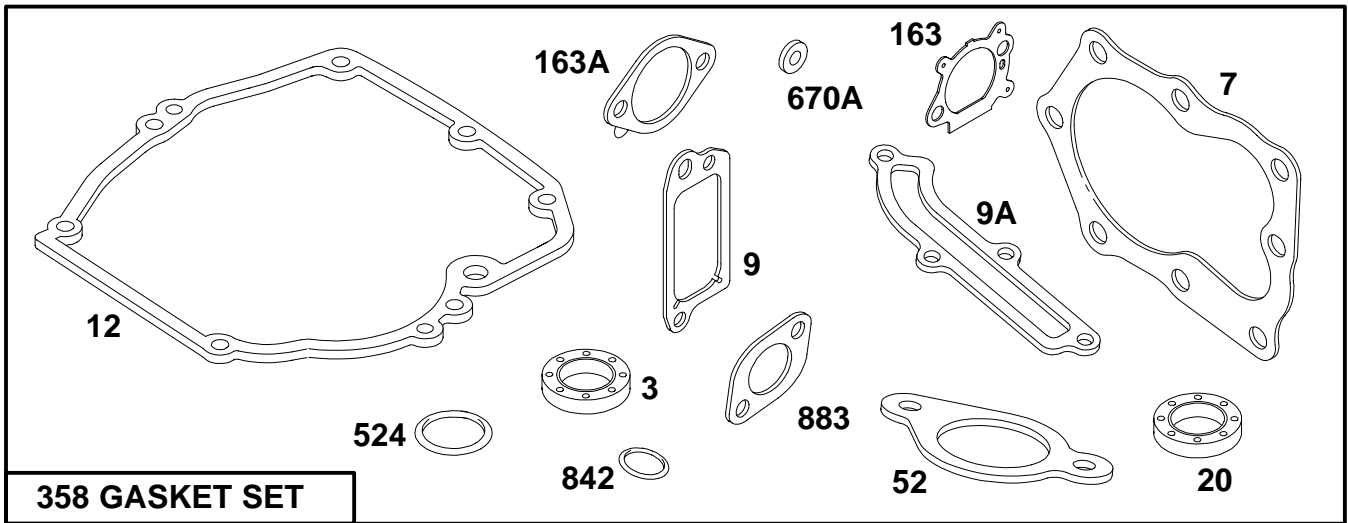

126700 to 126799

REF. NO.	PART NO.	DESCRIPTION	REF. NO.	PART NO.	DESCRIPTION	REF. NO.	PART NO.	DESCRIPTION
3	★299819	Seal-Oil	127	●	Plug-Welch (Sold in Kit Only)	————— Note —————		
7	★272200	Gasket-Cylinder Hd.	134	●398188	Valve-Inlet (Includes Seat)	524	★280393	Seal-Filler Tube
9	★272481	Gasket-Valve Cover	137	◆	Gasket-Bowl (Sold in Kit Only)	617	◆270344	Seal-Fuel Intake Tube
9A	★272238	Gasket-Baffle Plate	163	★272653	Gasket-Air Cleaner	634	◆	Washer-Shaft
12	★272198	Gasket-Crankcase	163A	★272296	Gasket-Air Cleaner	670A	★493823	Spacer (Includes 2) (Sold in Kit Only)
20	★399781	Seal-Oil	358	496117	Gasket Set (Used After Code Date 93080100)	842	★280966	Seal-O-Ring
52	★272199	Gasket-Intake Elbow				883	★272253	Gasket-Exhaust
104	●231371	Pin-Float Hinge				977	490937	Gasket Set- Carburetor
116	◆	Gasket-Sealing (Sold in Kit Only)						
118	●493765	Valve Kit-Needle						
121	493762	Carburetor Kit						

★ Included in Gasket Set-See Ref. 358.
● Included in Carburetor Kit-Part No. 493762.
◆ Included in Carburetor Gasket Set-Part No. 490937.