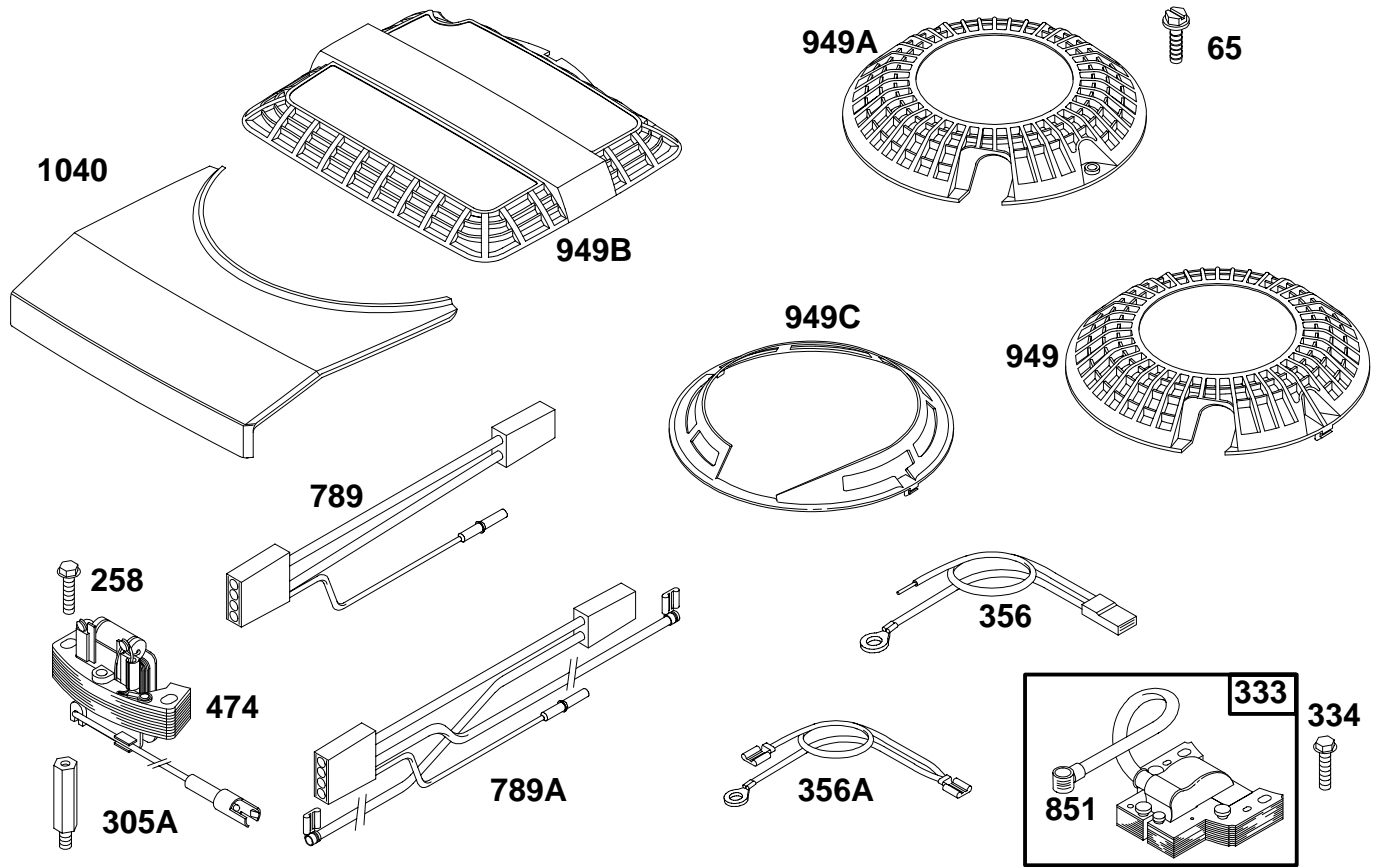

- ★ Included in Gasket Set-See Ref. 358.
- Included in Carburetor Kit-Part No. 493762.
- ◆ Included in Carburetor Gasket Set-Part No. 490937.

126700 to 126799

REF. NO.	PART NO.	DESCRIPTION	REF. NO.	PART NO.	DESCRIPTION	REF. NO.	PART NO.	DESCRIPTION
81	223664	Lock-Muffler Screw	676	396548	Deflector-Muffler	832A	494224	Guard-Muffler
300	490547	Muffler-Exhaust	676A	397931	Deflector-Muffler	883	★272253	Gasket-Exhaust
346	93705	Screw-Hex. Head	676B	493871	Deflector-Muffler	988	223828	Bracket-Mounting
346A	94602	Screw-Hex. Head	676C	393756	Deflector-Muffler	994	398067	Arrester-Spark
613	94231	Screw-Muffler Mounting	676D	393760	Deflector-Muffler			
			832	499034	Guard-Muffler			

- ★ Included in Gasket Set-See Ref. 358.
- Included in Carburetor Kit-Part No. 493762.
- ◆ Included in Carburetor Gasket Set-Part No. 490937.

126700 to 126799

REF. NO.	PART NO.	DESCRIPTION	REF. NO.	PART NO.	DESCRIPTION	REF. NO.	PART NO.	DESCRIPTION
65	94058	Screw-Guard Mounting	356A	398708	Wire-Stop	949A	280946	Guard-Finger (Screw in Style For 1-1/2 Quart Tank)
258	94512	Screw-Hex. Head	474	492841	Alternator	949B	281230	Guard-Finger Used on Type No(s). 3191, 3192, 3193.
305A	94510	Stud-Alternator Mtg.	789	493379	Harness-Wire Used on Engines Without Band Brake.	949C	281187	Guard-Finger (For 1 Quart Tank).
333	802574	Armature-Magneto	789A	493380	Harness-Wire Used on Engines With Band Brake.	1040	281252	Plate-Name Used on Type No(s). 0133, 0134, 0135.
334	93381	Screw-Armature Mounting	851	221798	Terminal-Cable			
356	398808	Wire-Stop	949	281136	Guard-Finger (Snap in Style For 1-1/2 Quart Tank)			
		Note						
		494714 Wire-Stop Used on Type No(s). 3116.						