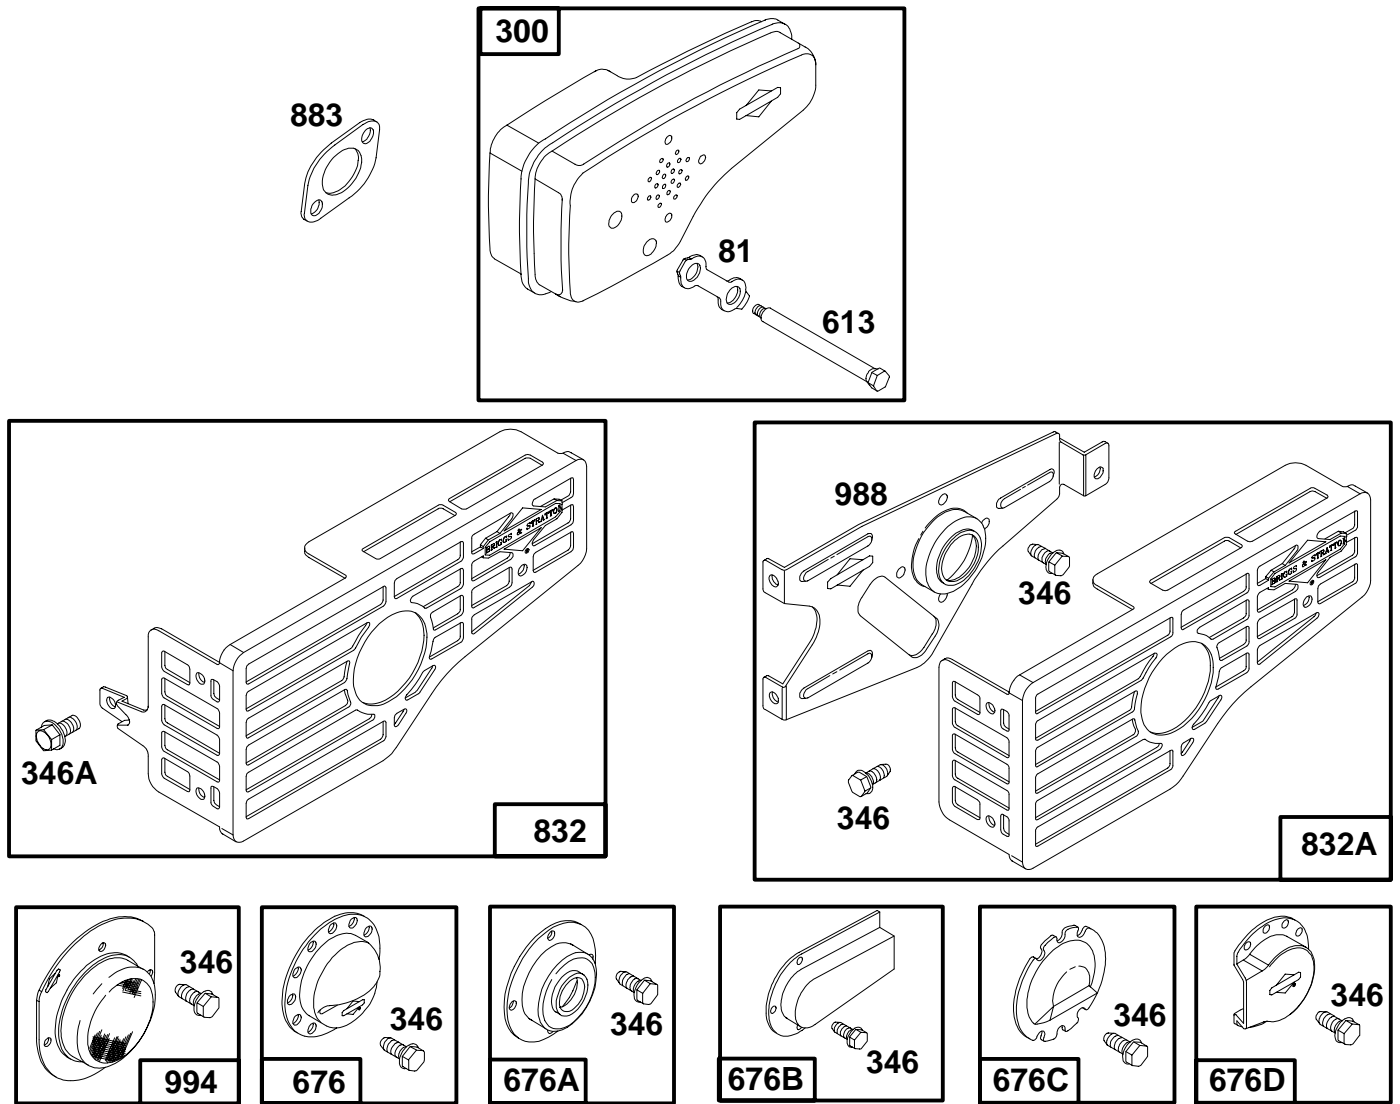

126700 to 126799

REF. NO.	PART NO.	DESCRIPTION	REF. NO.	PART NO.	DESCRIPTION	REF. NO.	PART NO.	DESCRIPTION
81	223664	Lock-Muffler Screw	676	396548	Deflector-Muffler	832A	494224	Guard-Muffler
300	490547	Muffler-Exhaust	676A	397931	Deflector-Muffler	883	★272253	Gasket-Exhaust
346	93705	Screw-Hex. Head	676B	493871	Deflector-Muffler	988	223828	Bracket-Mounting
346A	94602	Screw-Hex. Head	676C	393756	Deflector-Muffler	994	398067	Arrester-Spark
613	94231	Screw-Muffler Mounting	676D	393760	Deflector-Muffler			
			832	499034	Guard-Muffler			

- ★ Included in Gasket Set-See Ref. 358.
- Included in Carburetor Kit-Part No. 493762.
- Included in Carburetor Gasket Set-Part No. 490937.