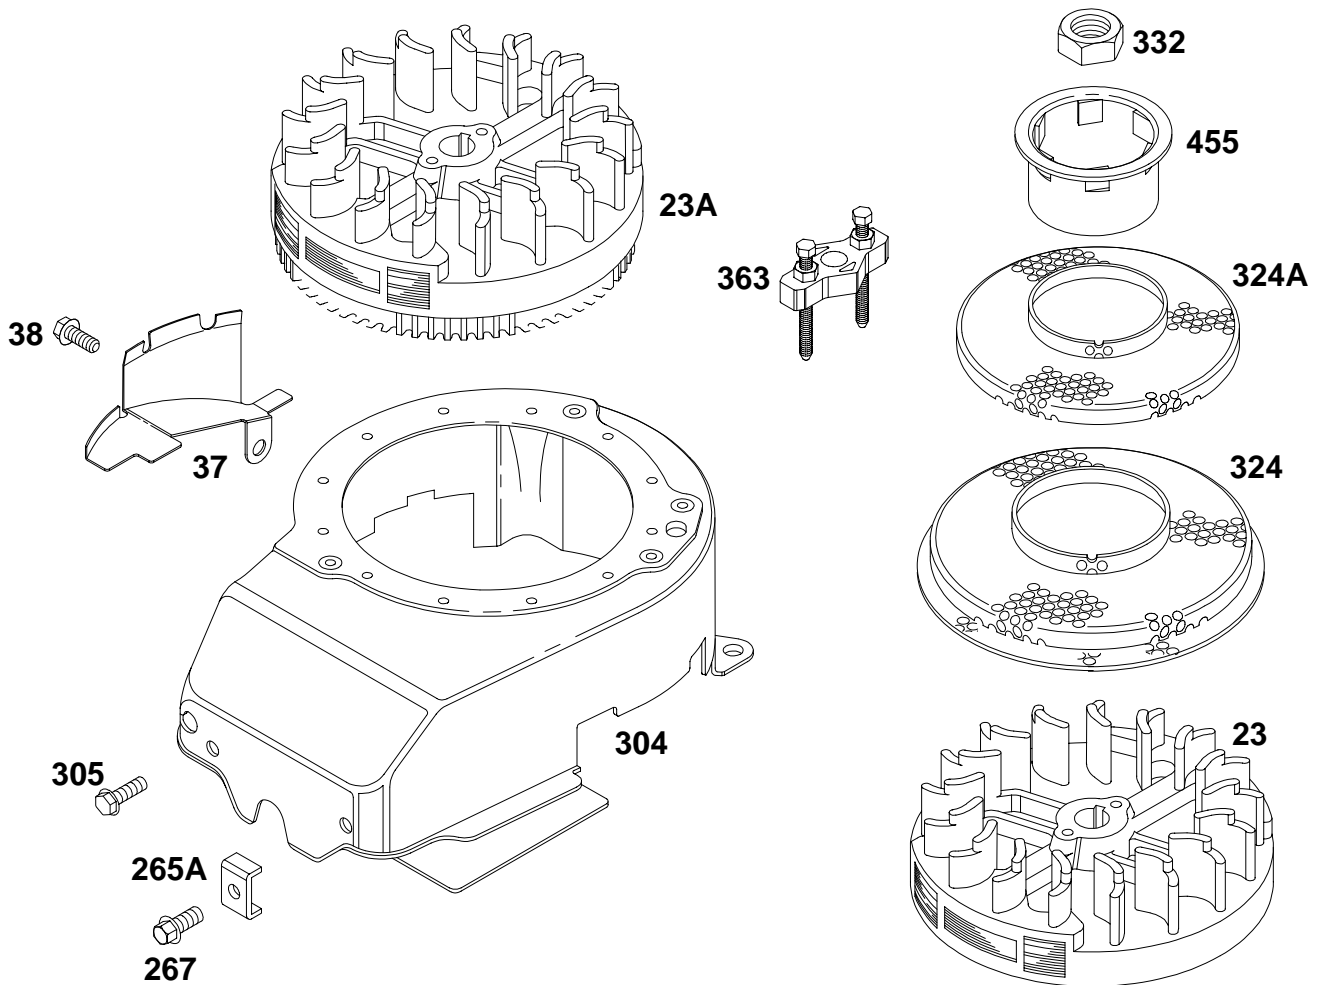

126700 to 126799

REF. NO.	PART NO.	DESCRIPTION	REF. NO.	PART NO.	DESCRIPTION	REF. NO.	PART NO.	DESCRIPTION
23	492177	Flywheel	37	224511	Guard-Flywheel	305	94513	Screw-Sem
23A	492175	Flywheel	38	94608	Screw-Hex. Head	324	224527	Screen-Rotating
		Note	265A	22372	Clamp-Casing	324A	224251	Screen-Rotating (For 1 Quart Tank).
		492893 Flywheel	267	94204	Screw-Clamp Mtg.			
		Used on Type No(s).	304	493294	Housing-Blower			
		0120, 0125, 0128,			Used on Engines	332	92284	Nut-Flywheel
		0129, 0130, 0136,			Without Band Brake.	363	19069	Flywheel Puller
		0137, 0141, 0144,			Note	455	224250	Cup-Starter
		0145, 0148, 0149,			493293 Housing-			
		0620, 0621, 4001,			Blower			
		4003, 5001, 5002,			Used on Engines With			
		5003, 5005, 5006,			Band Brake.			
		5007.						

- ★ Included in Gasket Set-See Ref. 358.
- Included in Carburetor Kit-Part No. 493762.
- Included in Carburetor Gasket Set-Part No. 490937.