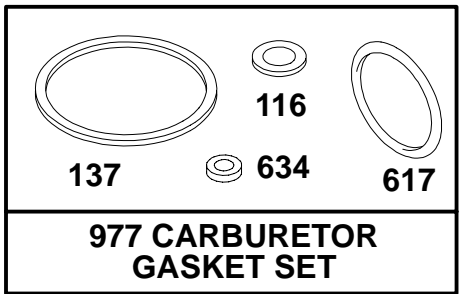

126700 to 126799

REF. NO.	PART NO.	DESCRIPTION	REF. NO.	PART NO.	DESCRIPTION	REF. NO.	PART NO.	DESCRIPTION
3	★299819	Seal-Oil	127	●	Plug-Welch (Sold in Kit Only)	————— Note —————		
7	★272200	Gasket-Cylinder Hd.	134	●398188	Valve-Inlet (Includes Seat)	524	★280393	Seal-Filler Tube
9	★272481	Gasket-Valve Cover	137	◆	Gasket-Bowl (Sold in Kit Only)	617	◆270344	Seal-Fuel Intake Tube
9A	★272238	Gasket-Baffle Plate	163	★272653	Gasket-Air Cleaner	634	◆	Washer-Shaft
12	★272198	Gasket-Crankcase	163A	★272296	Gasket-Air Cleaner	670A	★493823	Spacer (Includes 2) (Sold in Kit Only)
20	★399781	Seal-Oil	358	496117	Gasket Set (Used After Code Date 93080100)	842	★280966	Seal-O-Ring
52	★272199	Gasket-Intake Elbow				883	★272253	Gasket-Exhaust
104	●231371	Pin-Float Hinge				977	490937	Gasket Set- Carburetor
116	◆	Gasket-Sealing (Sold in Kit Only)						
118	●493765	Valve Kit-Needle						
121	493762	Carburetor Kit						

★ Included in Gasket Set-See Ref. 358.
● Included in Carburetor Kit-Part No. 493762.
◆ Included in Carburetor Gasket Set-Part No. 490937.