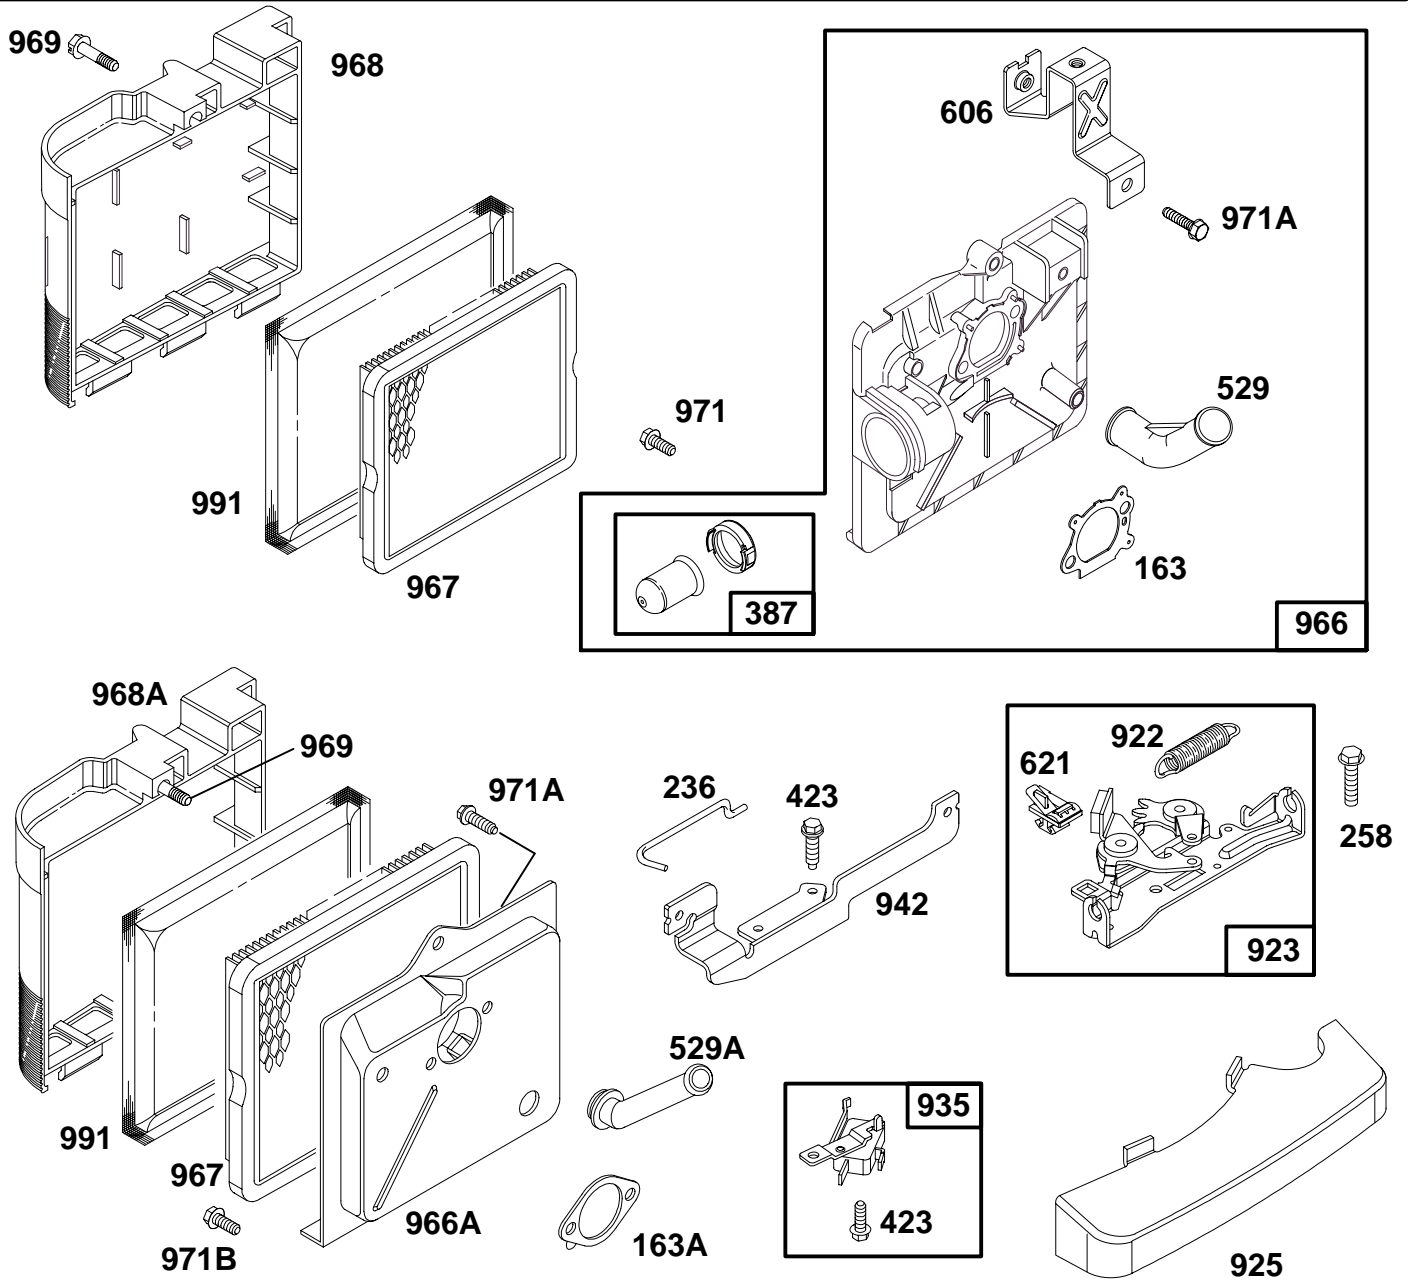

126700 to 126799

REF. NO.	PART NO.	DESCRIPTION	REF. NO.	PART NO.	DESCRIPTION	REF. NO.	PART NO.	DESCRIPTION
163	★272653	Gasket–Air Cleaner	925	281145	Cover–Linkage	967	491588	Filter–Air
163A	★272296	Gasket–Air Cleaner	935	398758	Switch–Interlock	968	281340	Cover–Air Cleaner
236	262461	Link–Lock Out	942	224494	Bracket–Brake	968A	281069	Cover–Air Cleaner
258	94512	Screw–Hex. Head	966	496116	Base–Air Cleaner (Primer Style)	969	94120	Screw–Cover Mtg.
387	496115	Primer–Carburetor			(Used After Code Date 93080100).	971	94121	Screw–Air Cleaner
423	93758	Screw–Hex. Head				971A	94749	Screw–Hex. Head
529	281299	Grommet				971B	94269	Screw–Air Cleaner
529A	280943	Grommet	966A	492363	Base–Air Cleaner (Metal)	991	493537	Pre–Filter Assembly
606	224815	Strap–Bracket			(Used Before Code Date 93080200).			
621	396847	Switch–Stop						
922	262640	Spring–Brake						
923	493442	Brake						

- ★ Included in Gasket Set–See Ref. 358.
- Included in Carburetor Kit–Part No. 493762.
- Included in Carburetor Gasket Set–Part No. 490937.