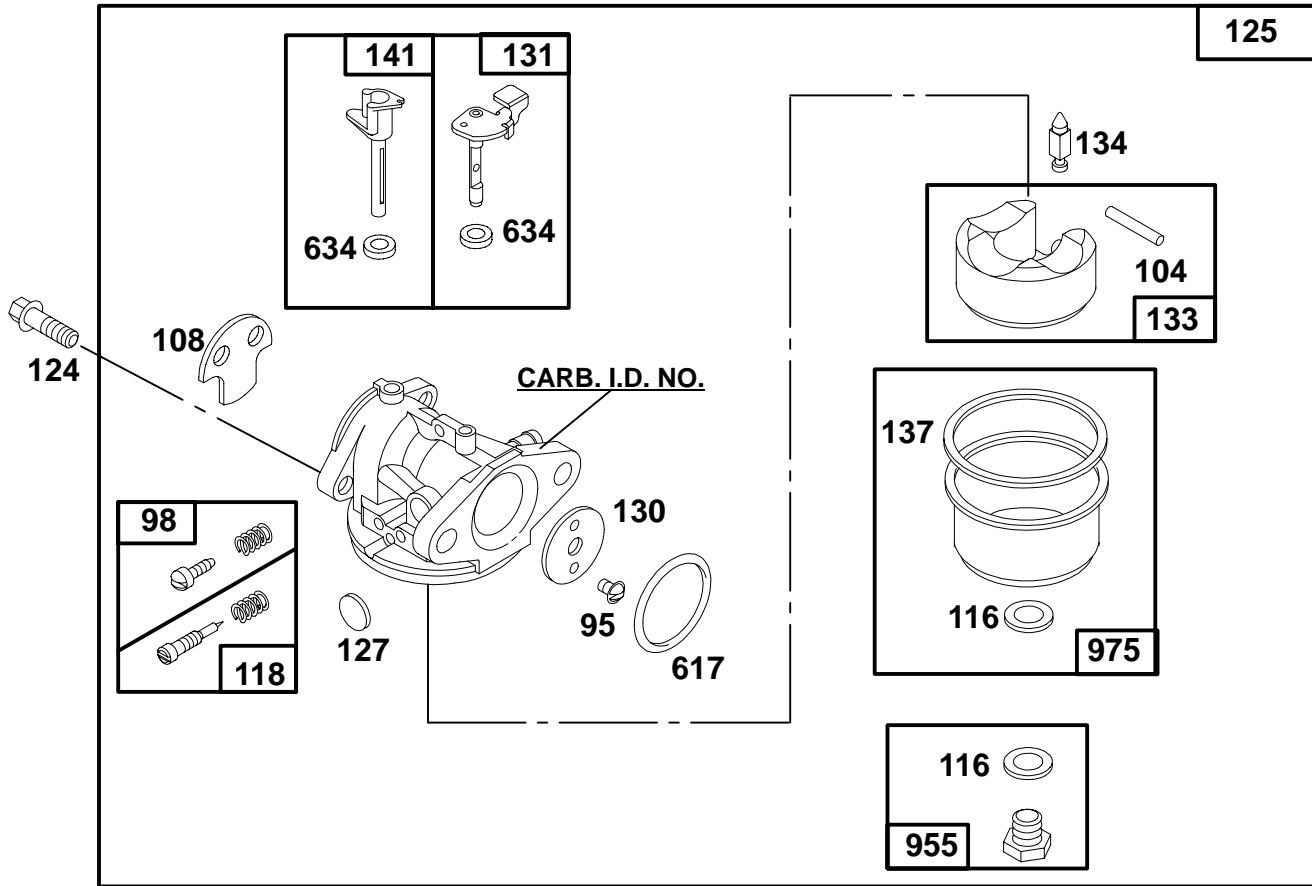

126700 to 126799

REF. NO.	PART NO.	DESCRIPTION	REF. NO.	PART NO.	DESCRIPTION	REF. NO.	PART NO.	DESCRIPTION
95	94098	Screw-Round Head			Used on Type No(s).	955	493869	Screw-Float Bowl (Standard)
98	398185	Screw-Idle Adjustment			0108, 0119, 0141,			OR
104	●231371	Pin-Float Hinge			0145, 3107, 3120,			493763 Screw-Float Bowl (High Altitude)
108	223471	Valve-Choke			3121, 3194, 4001.			Note
116	◆	Gasket-Sealing (Sold in Kit Only)	127	●	Plug-Welch (Sold in Kit Only)			493637 Screw-Float Bowl (Standard)
118	493765	Valve Kit-Needle	130	223470	Valve-Throttle			OR
124	94525	Screw-Carburetor Mounting	131	493267	Shaft-Throttle			494870 Screw-Float Bowl (High Altitude)
125	494217	Carburetor	133	398187	Float-Carburetor			Used on Type No(s).
		SEE NEXT PAGE FOR ADDITIONAL CARBURETOR.	134	●398188	Valve-Needle (Includes Seat)			0108, 0119, 0141, 0145, 3107, 3120, 3121, 3194, 4001.
		Note	137	◆◆	Gasket-Float Bowl (Sold in Kit Only)			
		493627 Carburetor (For Primer) (Used Before Code Date 93080200).	141	494218	Shaft-Choke			
			617	◆◆270344	Seal-Fuel Intake Tube			
			634	◆◆	Washer-Shaft (Sold in Kit Only)			
						975	493640	Bowl-Float

★ Included in Gasket Set-See Ref. 358.
● Included in Carburetor Kit-Part No. 493762.
◆ Included in Carburetor Gasket Set-Part No. 490937.