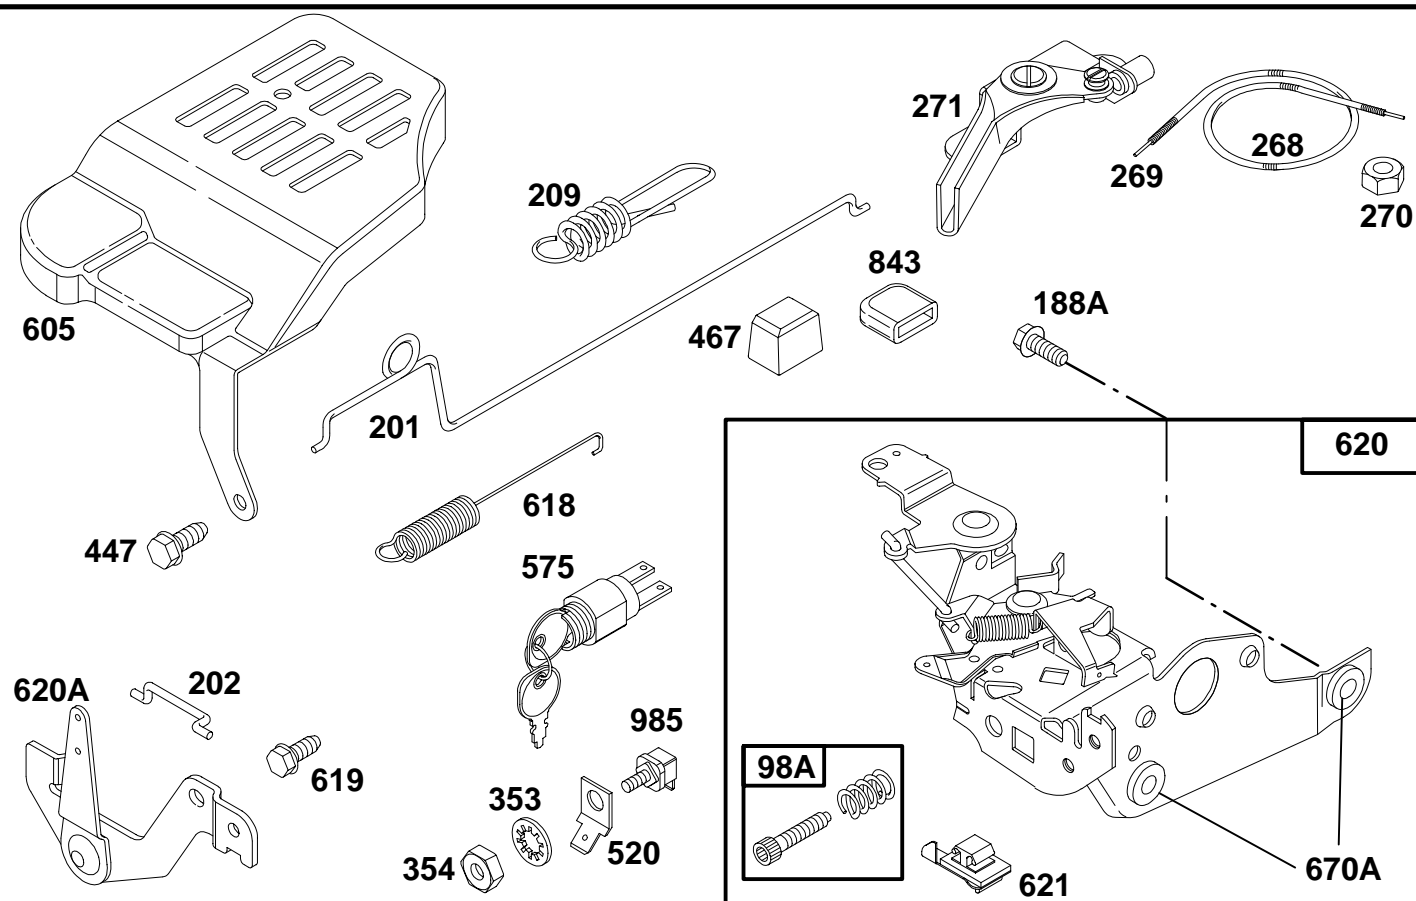

126700 to 126799

REF. NO.	PART NO.	DESCRIPTION	REF. NO.	PART NO.	DESCRIPTION	REF. NO.	PART NO.	DESCRIPTION
98A	493280	Screw—Speed Adj.	269	26099	Wire—Control (54" Long)	520	93722	Terminal
188A	94644	Screw—Hex. Head			Note ———	575	396291	Switch Assy.—Key
201	262579	Link			If Longer Wire is Needed, Specify Length in Inches; if Shorter Wire is Needed, Cut to Required Length.			Include(s):
202	262782	Link	270	63426	Locknut—Casing			392832 Key Set
209		Spring—Governor	271	290568	Lever Assy.—Control	605	224509	Bracket—Support
		See Last Pages.	353	92791	Washer—Lock	618	262749	Spring
268	66986	Casing—Wire (48" Long)	354	90576	Nut—Hex.	619	94620	Screw—Self Tap
		Note ———	447	93801	Screw—Hex. Hd.	620		Bracket—Control
		If Longer Casing is Needed, Specify Length in Inches; if Shorter Casing is Needed, Cut to Required Length.	467	280857	Knob			See Last Pages.
						620A	494112	Bracket—Control
						621	396847	Switch—Stop
						670A	★493823	Spacer—Bracket (Includes 2)
						843	272616	Sleeve—Lever
						985	398525	Insulator

- ★ Included in Gasket Set—See Ref. 358.
- Included in Carburetor Kit—Part No. 493762.
- Included in Carburetor Gasket Set—Part No. 490937.