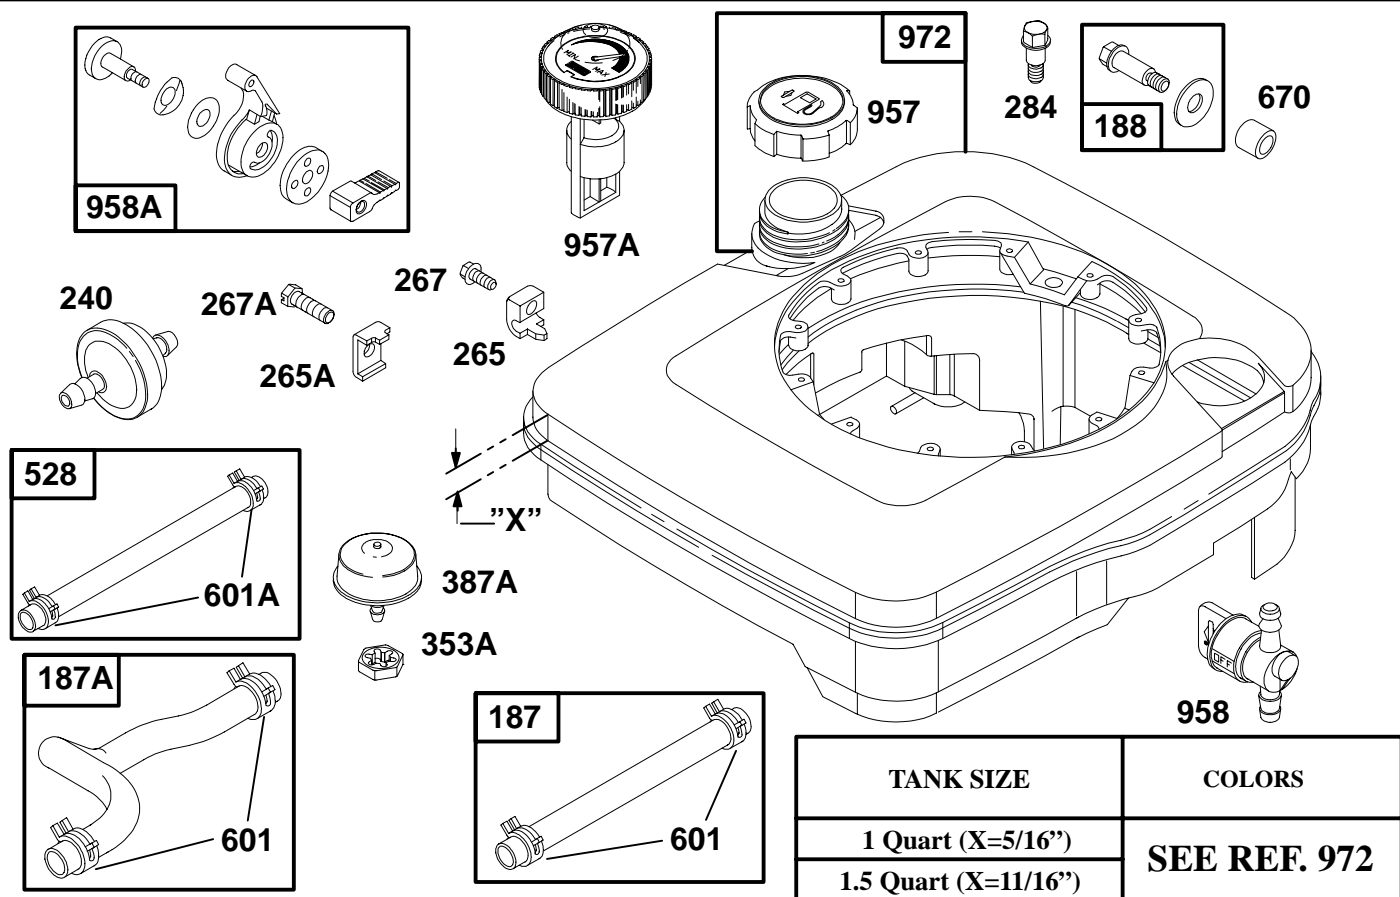

126700 to 126799

REF. NO.	PART NO.	DESCRIPTION	REF. NO.	PART NO.	DESCRIPTION	REF. NO.	PART NO.	DESCRIPTION
187	492790	Line-Fuel (6-3/4" Long) (Cut to Suit)	240	298090	Filter-Fuel	601A	94171	93807 Clamp-Hose (Black)
		Note	265	213146	Clamp-Casing	670	280512	Clamp-Hose (Primer)
		296004 Hose-Fuel (23" Long) (Cut to Suit) Used on Type No(s). 3108, 3149.	265A	221535	Clamp-Casing	957	397974	Spacer
187A	492791	Line-Fuel (Molded)	267	94204	Screw-Clamp Mtg.	957A	494277	Cap-Fuel Tank
188	398540	Screw-Tank Mounting	267A	93469	Screw-Clamp Mtg.	958	494768	Cap-Fuel Tank
			284	94511	Screw-Hex. Head	958A	494235	Valve-Shut-Off
			353A	94581	Nut-Lock	972		Valve-Shut-Off Tank-Fuel
			387	394281	Primer-Carburetor			See Last Pages.
			528	399254	Hose-Primer			
			601	93053	Clamp-Hose (Green)			
					Note			

- ★ Included in Gasket Set-See Ref. 358.
- Included in Carburetor Kit-Part No. 493762.
- Included in Carburetor Gasket Set-Part No. 490937.