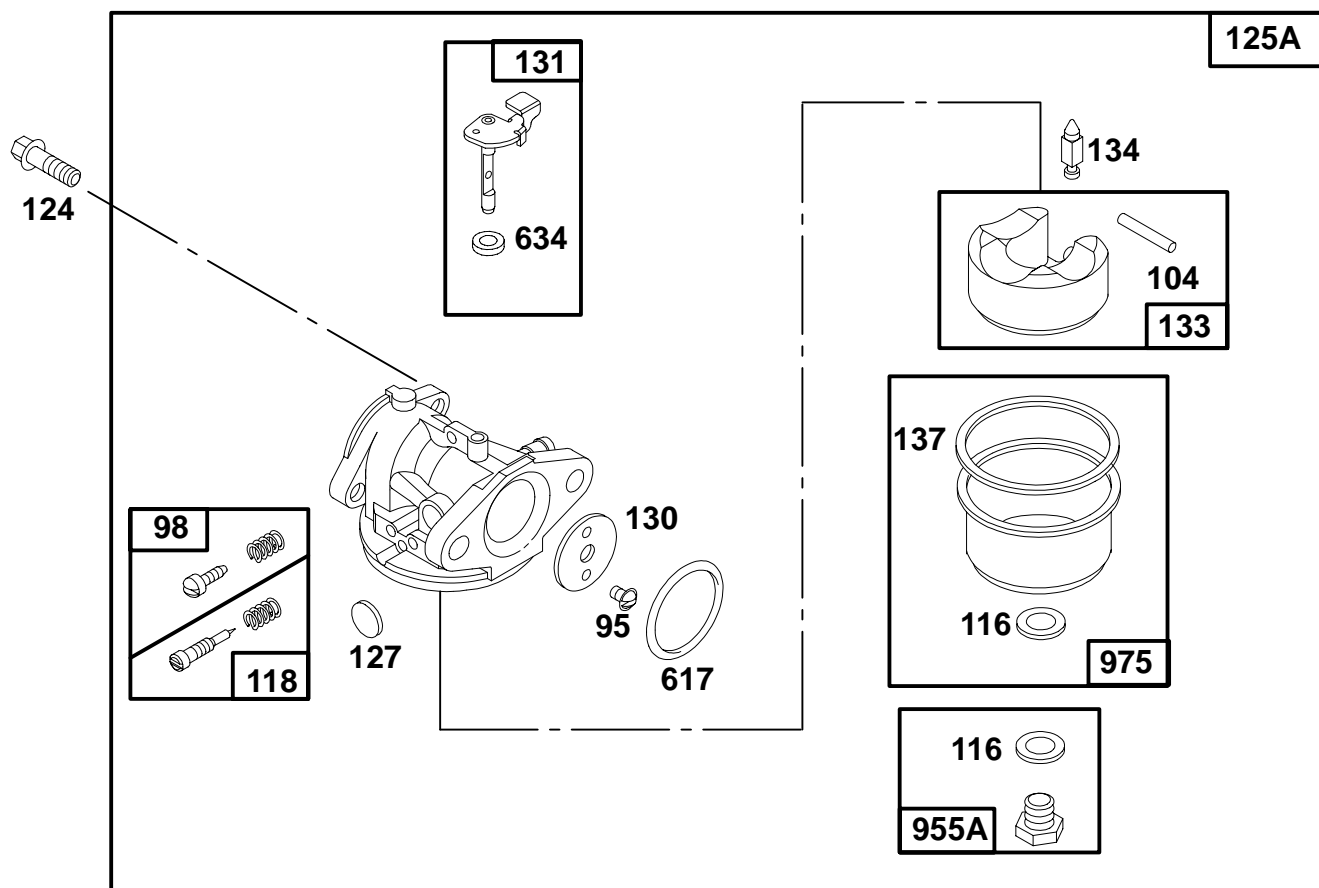

126700 to 126799

REF. NO.	PART NO.	DESCRIPTION	REF. NO.	PART NO.	DESCRIPTION	REF. NO.	PART NO.	DESCRIPTION
95	94098	Screw—Round Head	127	●	Plug—Welch (Sold in Kit Only)	617	●●270344	Seal—Fuel Intake Tube
98	398185	Screw—Idle Adjustment	130	223470	Valve—Throttle	634	●◆	Washer—Shaft (Sold in Kit Only)
104	●231371	Pin—Float Hinge	131	493267	Shaft—Throttle	955A	493637	Screw—Float Bowl (Standard)
116	●◆	Gasket—Sealing (Sold in Kit Only)	133	398187	Float—Carburetor			OR
118	●493765	Valve Kit—Needle	134	●398188	Valve—Needle (Includes Seat)			496063 Screw—Float Bowl (For High Altitude)
124	94525	Screw—Carb. Mtg.	137	●◆	Gasket—Float Bowl (Sold in Kit Only)	975	493640	Bowl—Float
125A	496114	Carburetor (For Primer) (Used After Code Date 93080100).						

- ★ Included in Gasket Set—See Ref. 358.
- Included in Carburetor Kit—Part No. 493762.
- Included in Carburetor Gasket Set—Part No. 490937.