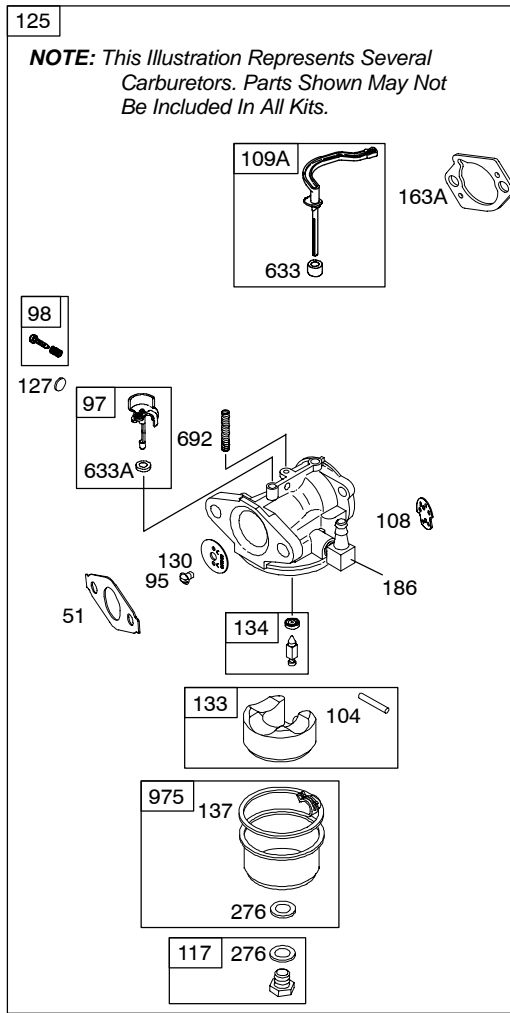

124000

Illustrations cover a range of engines. Parts shown without corresponding text may not be used on your specific engine.