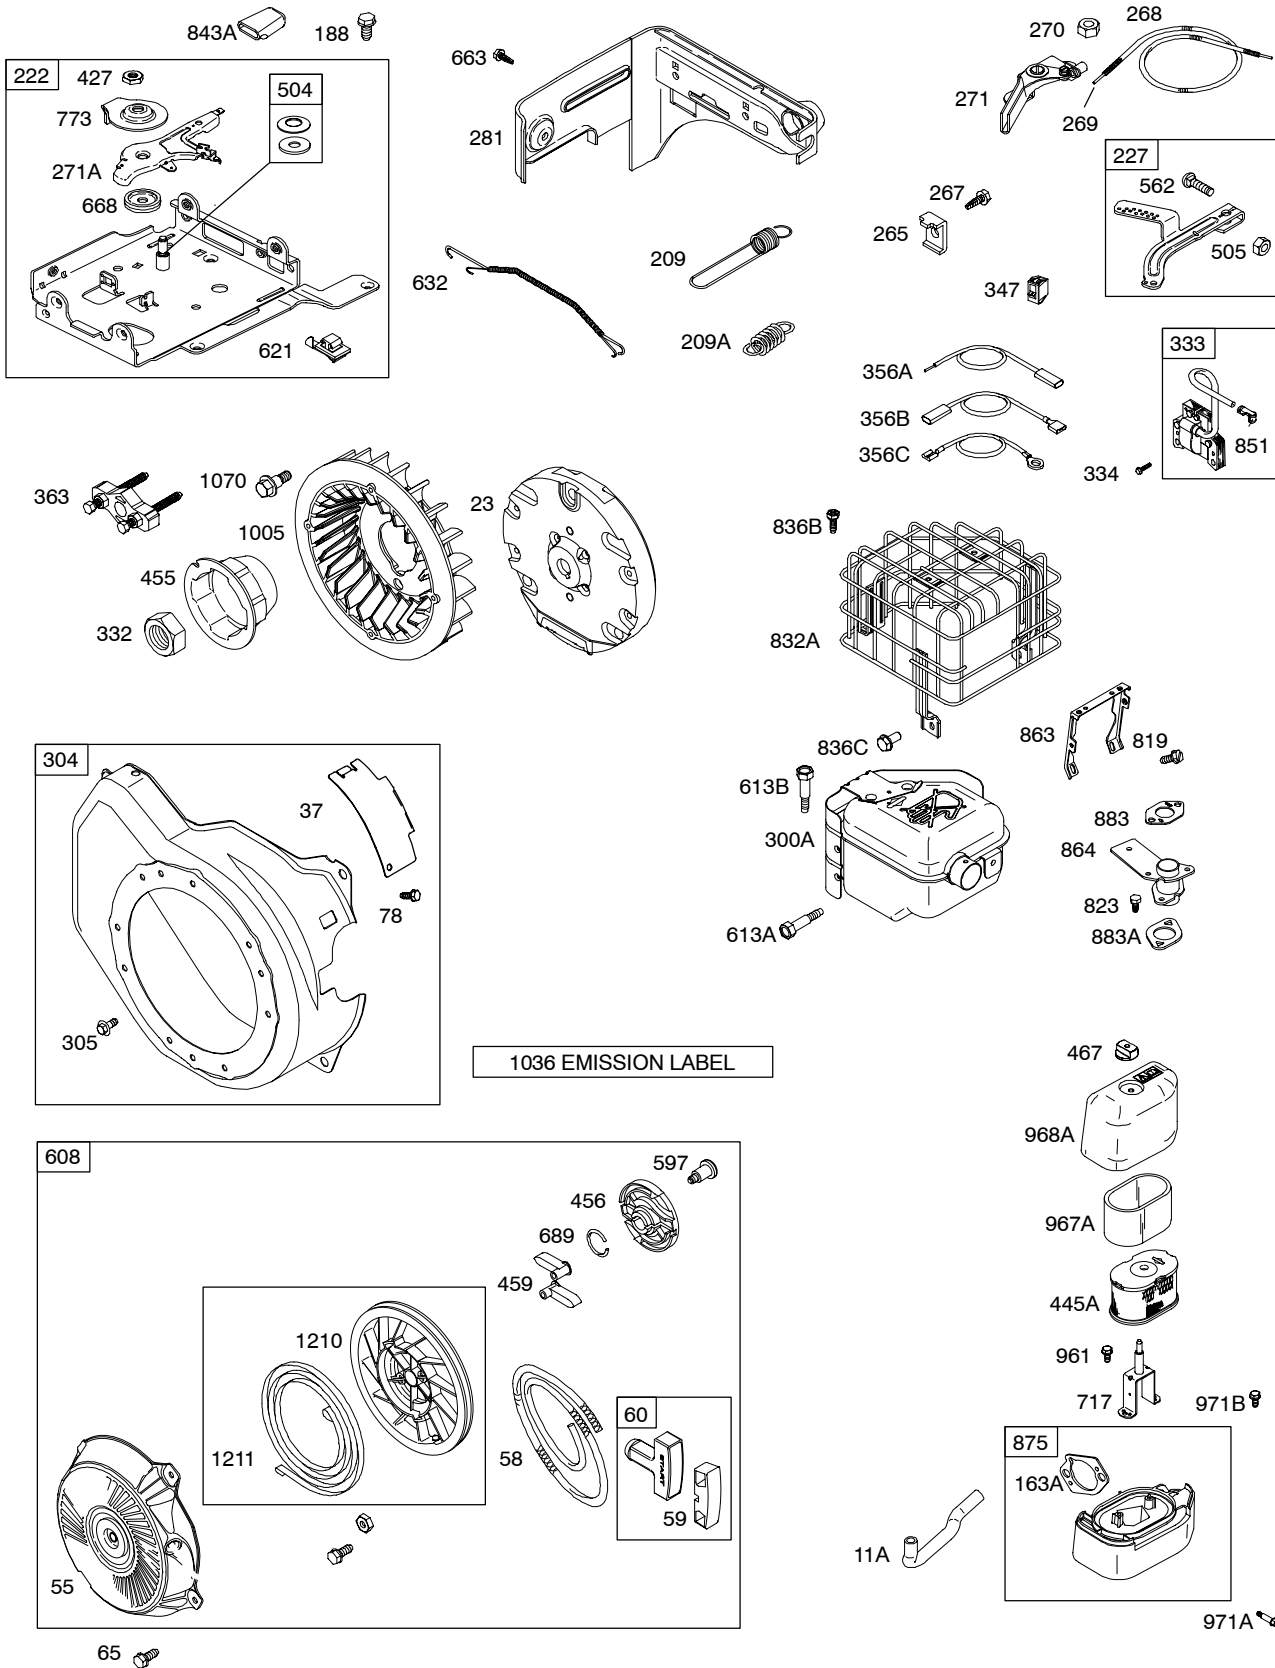

Illustrations cover a range of engines. Parts shown without corresponding text may not be used on your specific engine.

124000

REF. NO.	PART NO.	DESCRIPTION	REF. NO.	PART NO.	DESCRIPTION	REF. NO.	PART NO.	DESCRIPTION
1	699505	Cylinder Assembly	26	791969	Ring Set (Standard) (Used After Code Date 05030800).	108	692567	Valve-Choke
2	399269	Kit-Bushing/Seal (Magneto Side)				109A	693628	Shaft-Choke
3	*299819S	Seal-Oil (Magneto Side)				117	698344	Jet-Main (Standard)
5	699486	Head-Cylinder				118	694176	Jet-Main (High Altitude)
7	*Ø698210	Gasket-Cylinder Head				121	696998	Kit-Carburetor Overhaul
11A	693647	Tube-Breather (High Mount Air Cleaner)				122	*693749	Spacer-Carburetor
12	*699485	Gasket-Crankcase				125	698475	Carburetor
13	699482	Screw (Cylinder Head)				127	691739	Plug-Welch
15	691686	Plug-Oil Drain (Square Head)				130	691181	Valve-Throttle
15A	691682	Plug-Oil Drain (Flush)				133	398187	Float-Carburetor
16	699449	Crankshaft Used on Type No(s). 0267. ----- Note ----- 699443 Crankshaft Used on Type No(s). 0101.	27	691866	Lock-Piston Pin	134	698188	Kit-Needle/Seat
17	692517	Bearing-Ball	28	499423	Pin-Piston	137	693981	Gasket-Float Bowl
18A	699672	Cover-Crankcase	29	690124	Rod-Connecting	146	690979	Key-Timing
20	*692550	Seal-Oil (PTO Side)	30	692562	Dipper-Connecting Rod	155	*698214	Plate-Cylinder Head
21	281658S	Cap-Oil Fill	32	691664	Screw (Connecting Rod)	163A*	696979	Gasket-Air Cleaner (High Mount)
22	699478	Screw (Crankcase Cover/ Sump)	32A	695759	Screw (Connecting Rod)	186	692317	Connector-Hose
23	699488	Flywheel	33	499642	Valve-Exhaust	187	791766	Line-Fuel (Cut to Required Length)
24	222698S	Key-Flywheel	34	499641	Valve-Intake	187B	791874	Line-Fuel (Molded)
25	792004	Piston Assembly (Standard) (Used After Code Date 05030800). ----- Note ----- 499627 Piston Assembly (Standard) (Used Before Code Date 05030900). 791325 Piston Assembly (.020" Oversize) (Used After Code Date 05030800). 692789 Piston Assembly (.020" Oversize) (Used Before Code Date 05030900).	35	691304	Spring-Valve (Intake)	187C	791866	Line-Fuel (Molded)
			36	691304	Spring-Valve (Exhaust)	188	699479	Screw (Control Bracket)
			37	699661	Guard-Flywheel	190	699220	Screw (Fuel Tank)
			40	692194	Retainer-Valve	192	694543	Adjustor-Rocker Arm
			45	690977	Tappet-Valve	209	692571	Spring-Governor
			46	693404	Camshaft	209A	691278	Spring-Governor
			51*	Ø692555	Gasket-Intake	219	693578	Gear-Governor
			55	691422	Housing-Rewind Starter	220	691724	Washer (Governor Gear)
			58	693389	Rope-Starter (Cut to Required Length)	222	699589	Bracket-Control
			59	490653	Grip-Insert	227	692573	Lever-Governor Control
			60	490652	Grip-Starter Rope	238	691300	Valve-Cap
			65	699228	Screw (Rewind Starter)	240	394358S	Filter-Fuel
			78	699205	Screw (Flywheel Guard)	265	691024	Clamp-Casing
			95	691636	Screw (Throttle Valve)	267	699492	Screw (Casing Clamp)
			97	690024	Shaft-Throttle	268	691025	Casing-Control Wire (Cut to Required Length)
			98	398185	Kit-Idle Speed (Carburetor)	269	691026	Wire-Control (Cut to Required Length)
			104	691242	Pin-Float Hinge	270	691027	Nut (Control Wire Casing)

* Included in Engine Gasket Set-Ref. No.358.

● Included in Carburetor Overhaul Kit-Ref. No. 121.

◆ Included in Carburetor Gasket Set-Ref. No. 977.

Ø Included in Valve Gasket Set-Ref. No 1095.

Illustrations cover a range of engines. Parts shown without corresponding text may not be used on your specific engine.