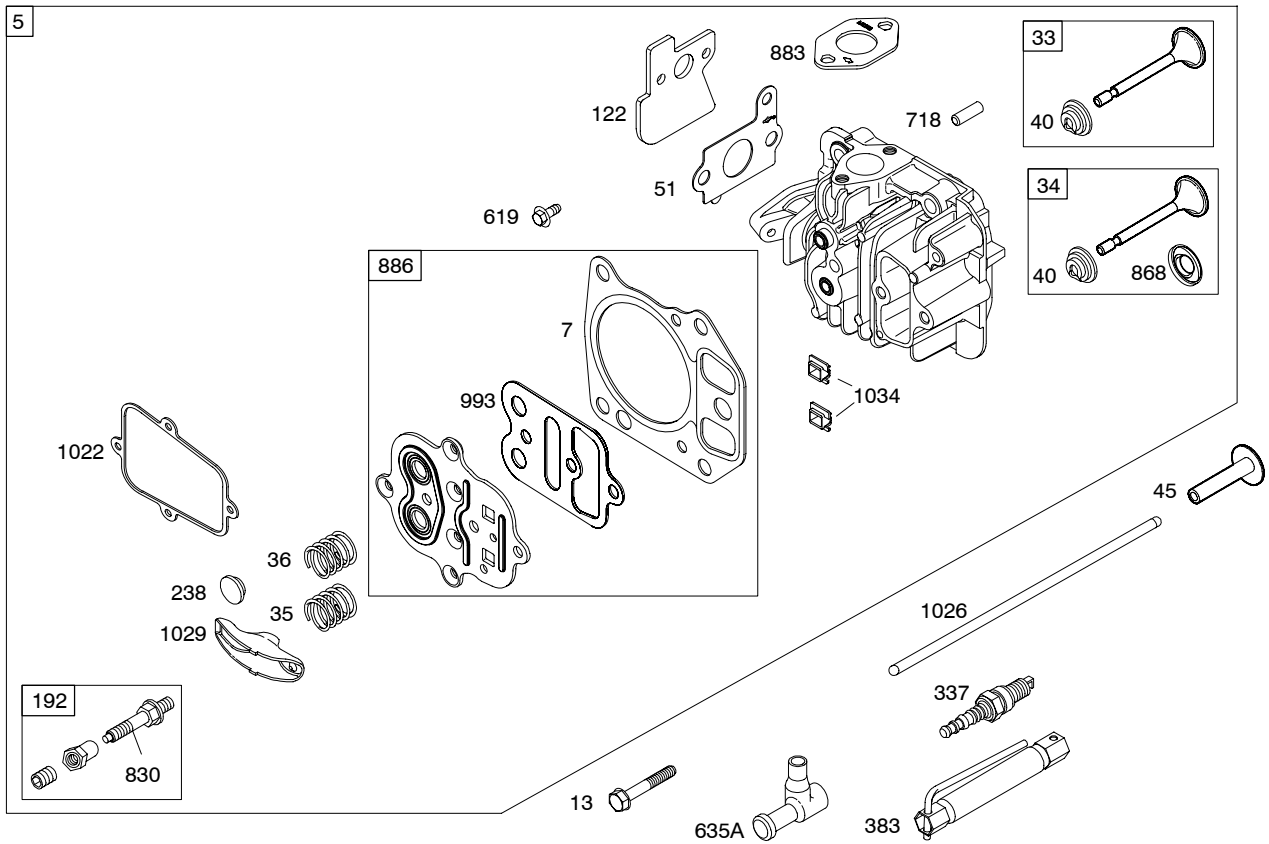

914

Illustrations cover a range of engines. Parts shown without corresponding text may not be used on your specific engine.
4984-3 Assemblies include all parts shown in frames. 10/11/2005