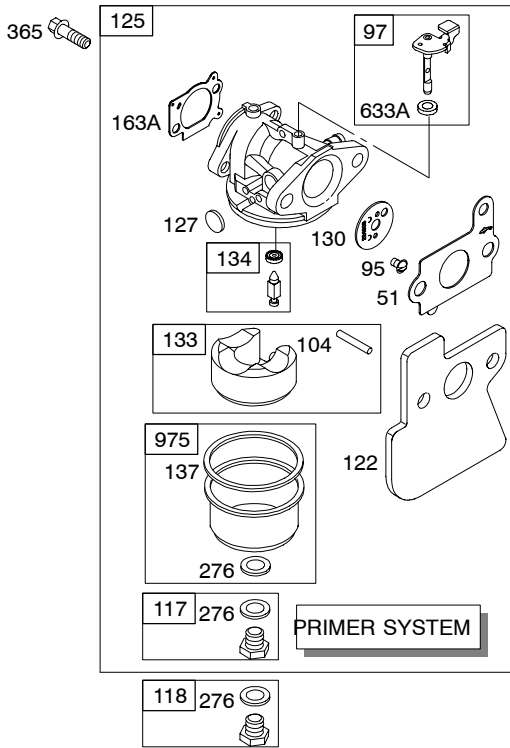

123600

Illustrations cover a range of engines. Parts shown without corresponding text may not be used on your specific engine.