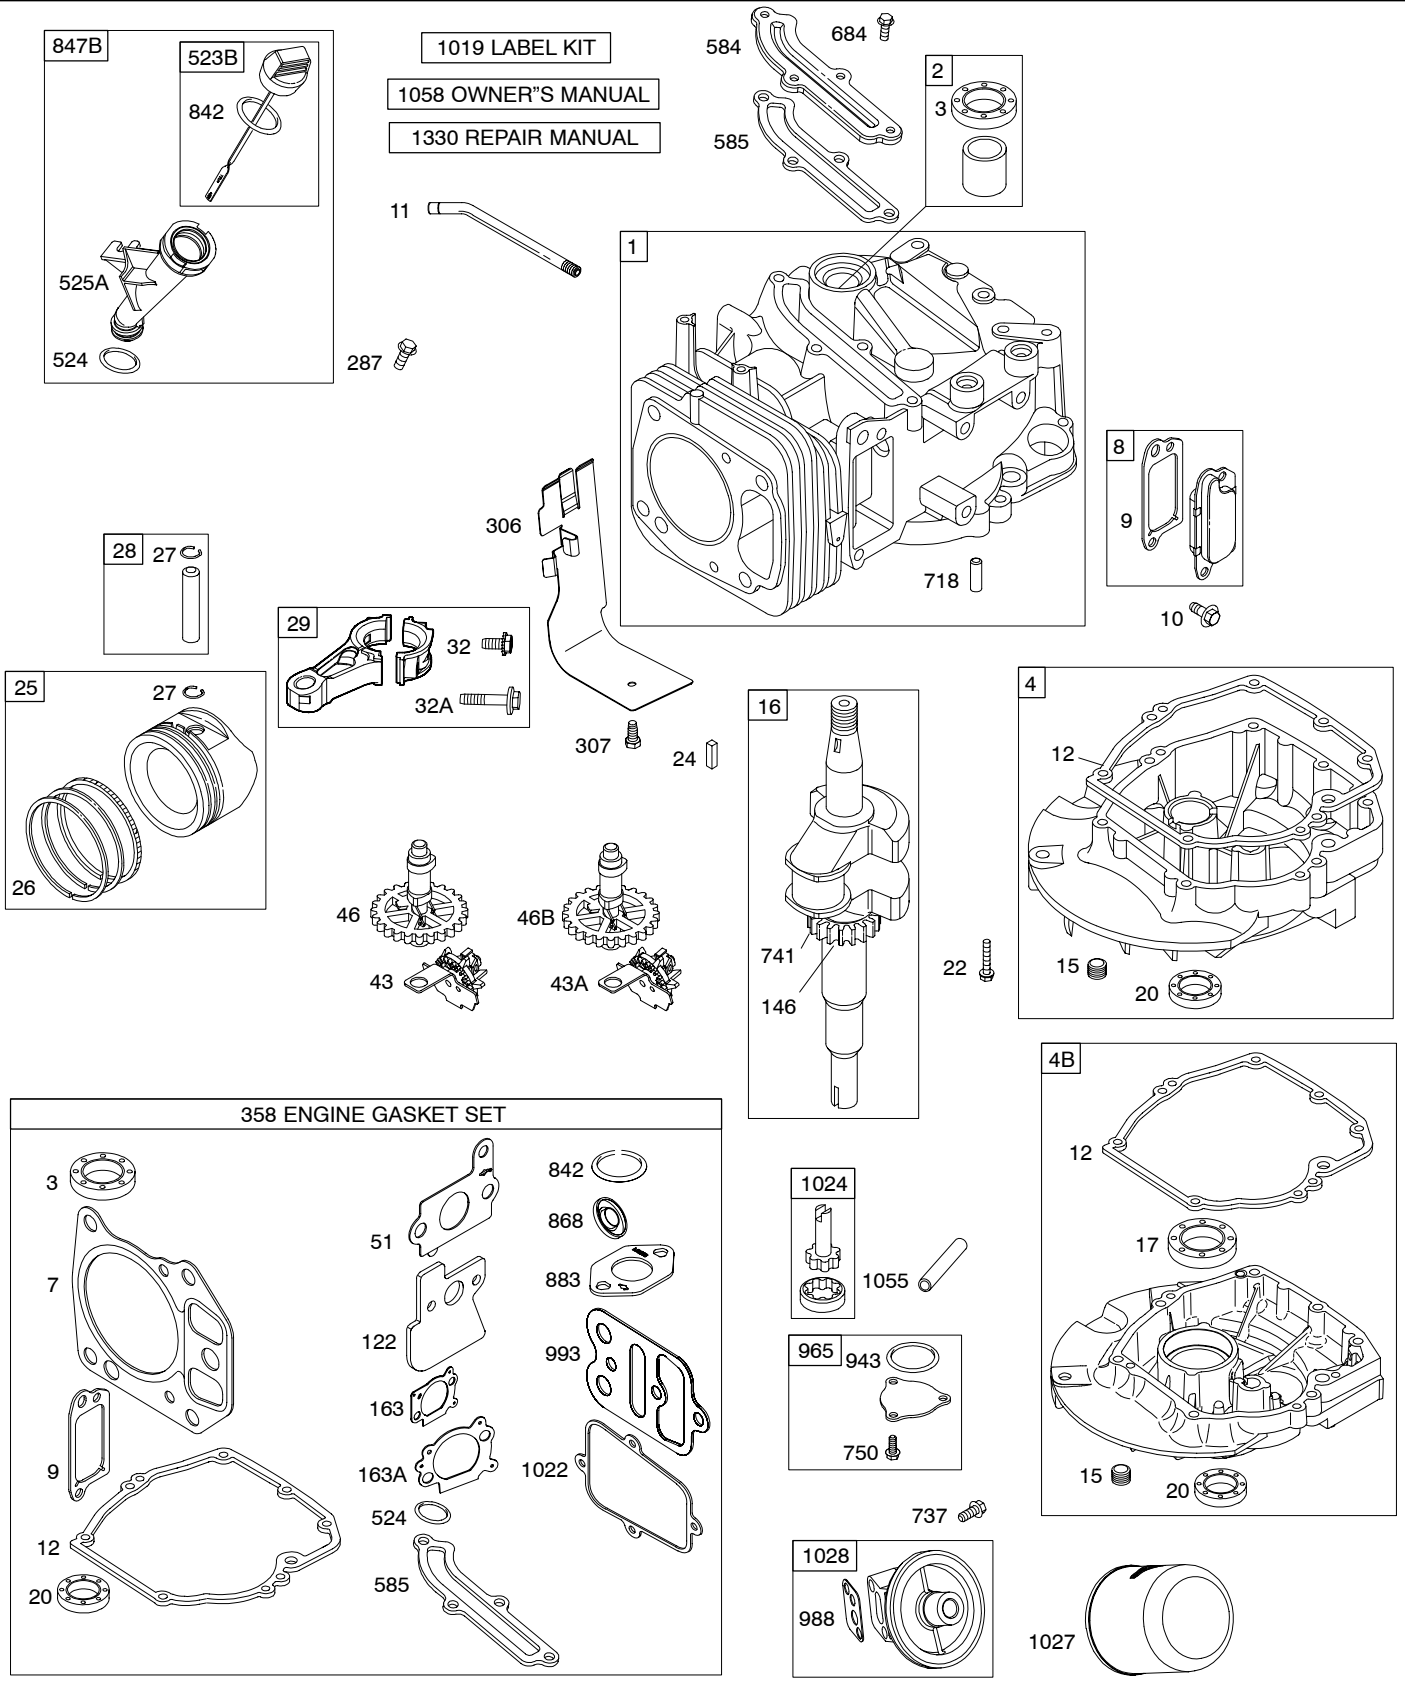

123600

Illustrations cover a range of engines. Parts shown without corresponding text may not be used on your specific engine.
4984-2 Assemblies include all parts shown in frames. 10/11/2005