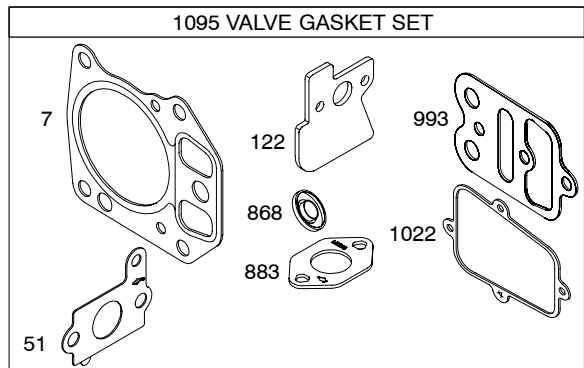

123600

Illustrated Parts List

Model Series

123600

TYPE NUMBERS
0131 through 0164.

TABLE OF CONTENTS

Air Cleaner	6
Blower Housing/Shrouds	7
Camshaft	2
Carburetor	4
Controls	5
Crankshaft	2
Cylinder	2
Cylinder Head	3
Electric Starter	7
Engine Sump	2
Exhaust System	6
Flywheel	7
Flywheel Brake	5
Fuel Supply	4
Governor Spring	5
Ignition	5
Lubrication	2
Piston Group	2
Rewind Starter	7

123600

Illustrations cover a range of engines. Parts shown without corresponding text may not be used on your specific engine.
4984-2 Assemblies include all parts shown in frames. 10/11/2005

914

Illustrations cover a range of engines. Parts shown without corresponding text may not be used on your specific engine.
 4984-3 Assemblies include all parts shown in frames. 10/11/2005