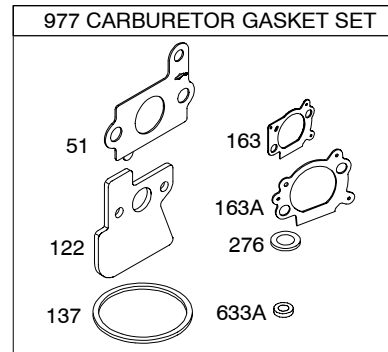

123600

Illustrated Parts List

Model Series

123600

TYPE NUMBERS
0131 through 0164.

TABLE OF CONTENTS

Air Cleaner	6
Blower Housing/Shrouds	7
Camshaft	2
Carburetor	4
Controls	5
Crankshaft	2
Cylinder	2
Cylinder Head	3
Electric Starter	7
Engine Sump	2
Exhaust System	6
Flywheel	7
Flywheel Brake	5
Fuel Supply	4
Governor Spring	5
Ignition	5
Lubrication	2
Piston Group	2
Rewind Starter	7

123600

Illustrations cover a range of engines. Parts shown without corresponding text may not be used on your specific engine.
4984-2 Assemblies include all parts shown in frames. 10/11/2005

914

Illustrations cover a range of engines. Parts shown without corresponding text may not be used on your specific engine.
 4984-3 Assemblies include all parts shown in frames. 10/11/2005

123600

Illustrations cover a range of engines. Parts shown without corresponding text may not be used on your specific engine.

4984-5 *Illustrations cover a range of engines. Parts shown without corresponding text may not be used on your specific engine.* Assemblies include all parts shown in frames. 10/11/2005