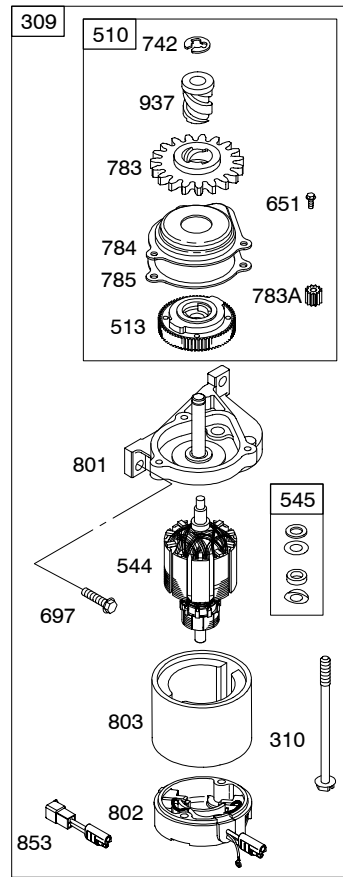

4984-7 *Illustrations cover a range of engines. Parts shown without corresponding text may not be used on your specific engine.* Assemblies include all parts shown in frames. 10/11/2005