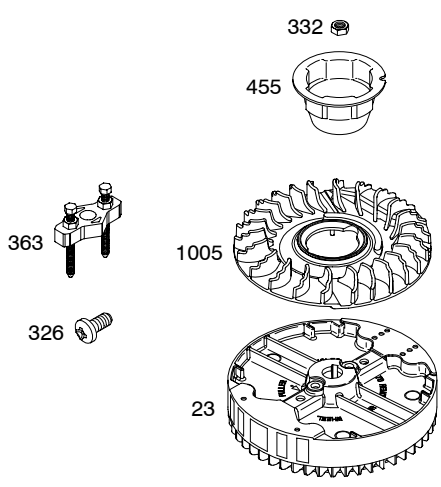

4984-7 *Illustrations cover a range of engines. Parts shown without corresponding text may not be used on your specific engine.* Assemblies include all parts shown in frames. 10/11/2005