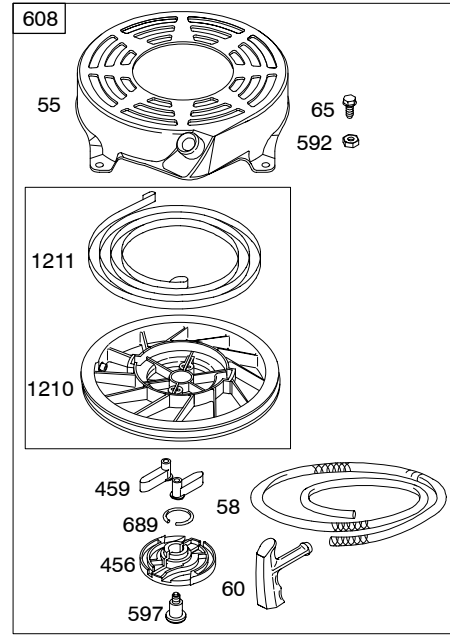

4984-7 *Illustrations cover a range of engines. Parts shown without corresponding text may not be used on your specific engine.* Assemblies include all parts shown in frames. 10/11/2005