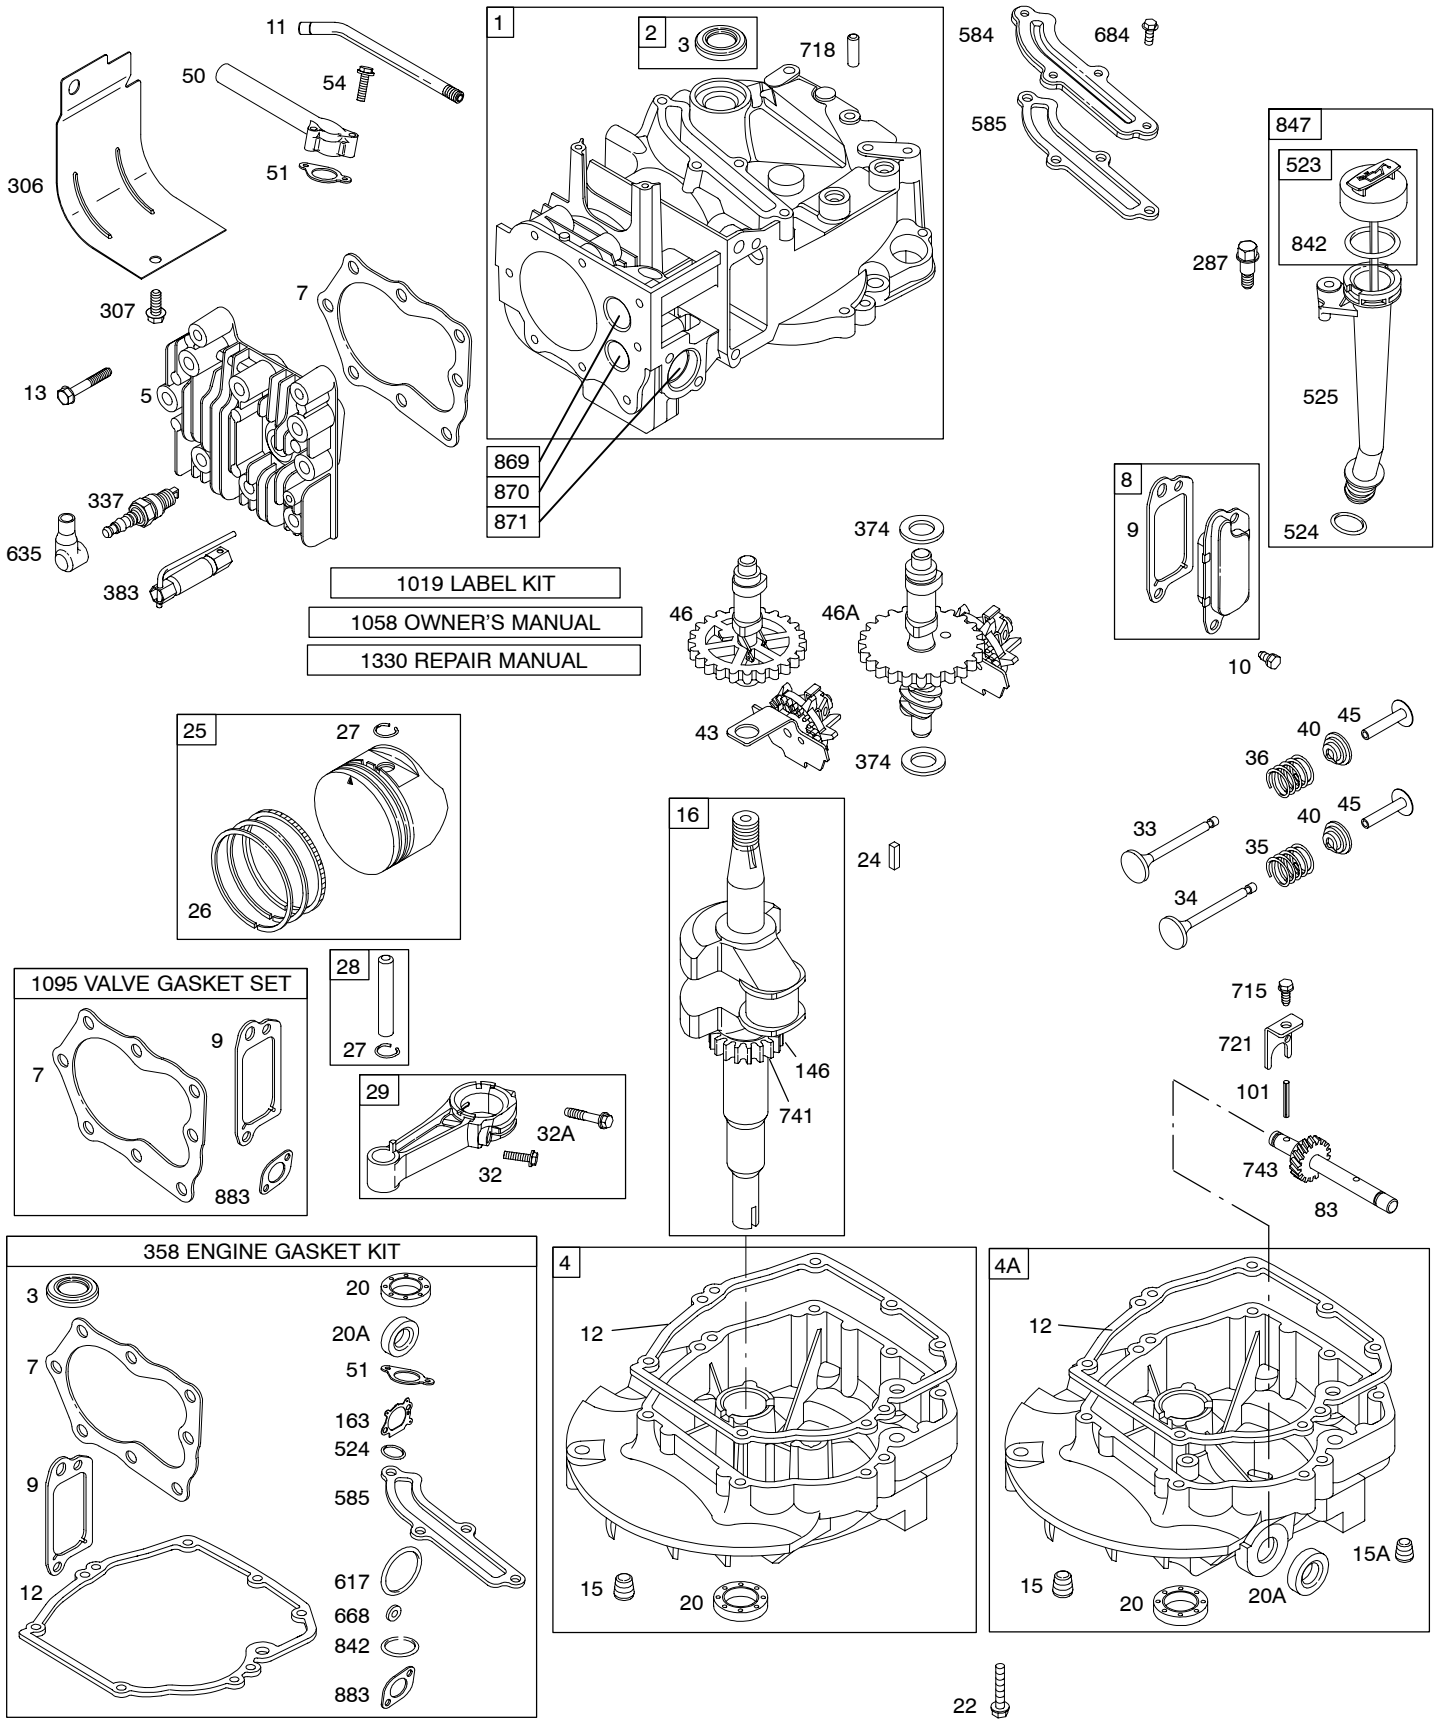

122H00

Illustrations cover a range of engines. Parts shown without corresponding text may not be used on your specific engine.
6679-2 Assemblies include all parts shown in frames. 10/05/2005