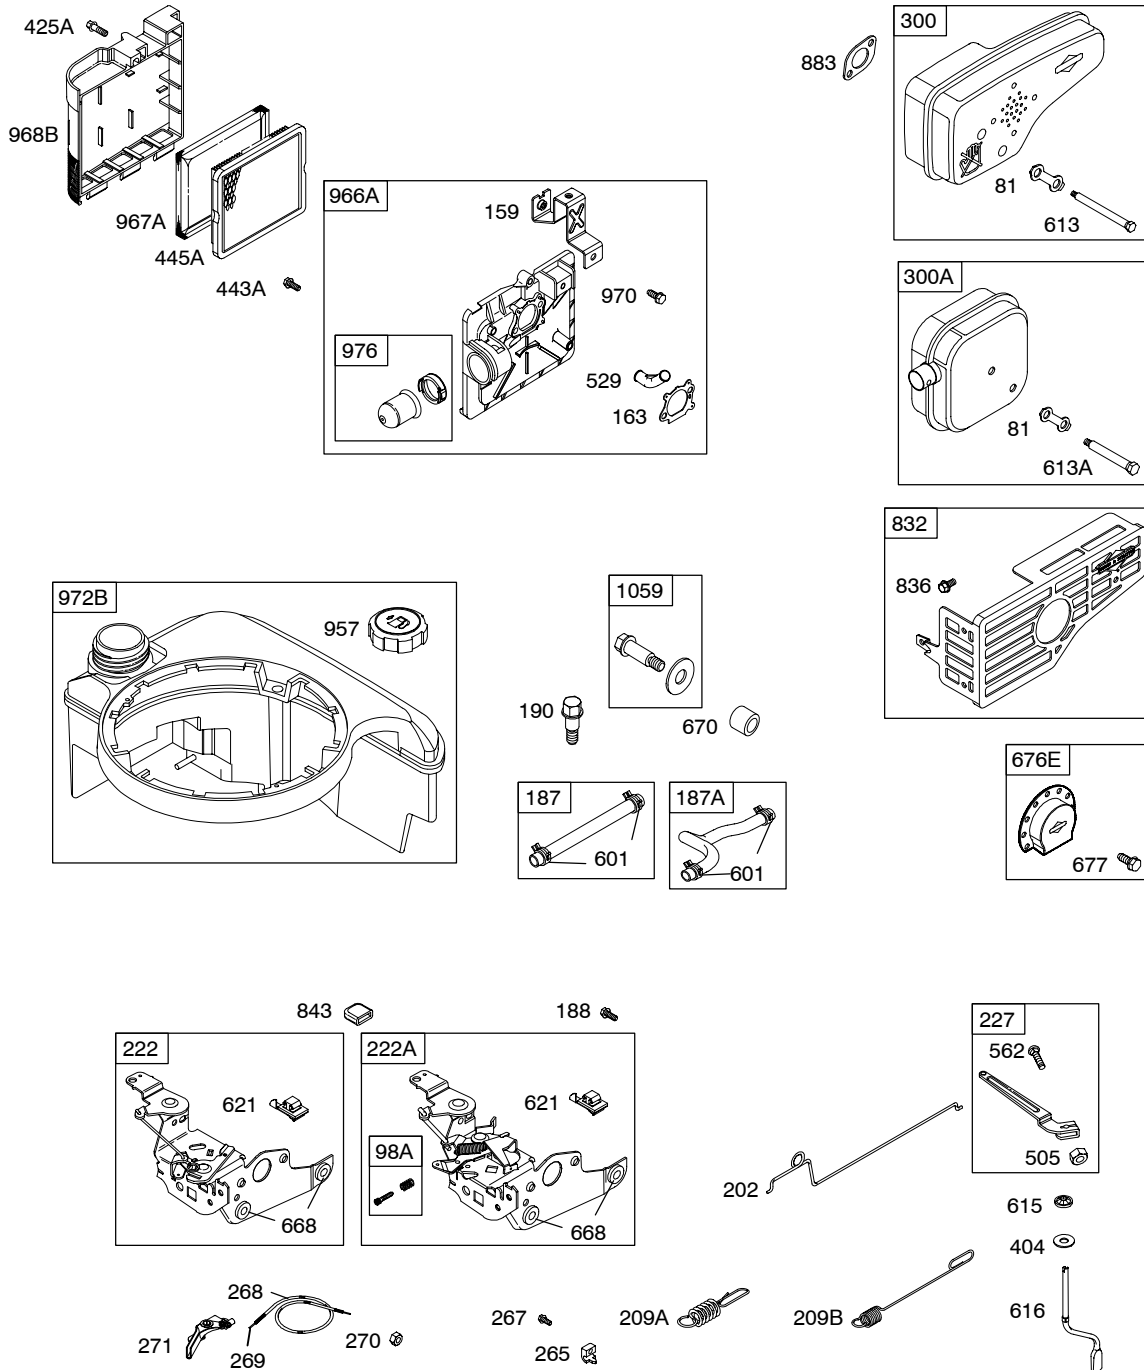

122H00

Illustrations cover a range of engines. Parts shown without corresponding text may not be used on your specific engine.
6679-4 Assemblies include all parts shown in frames. 10/05/2005