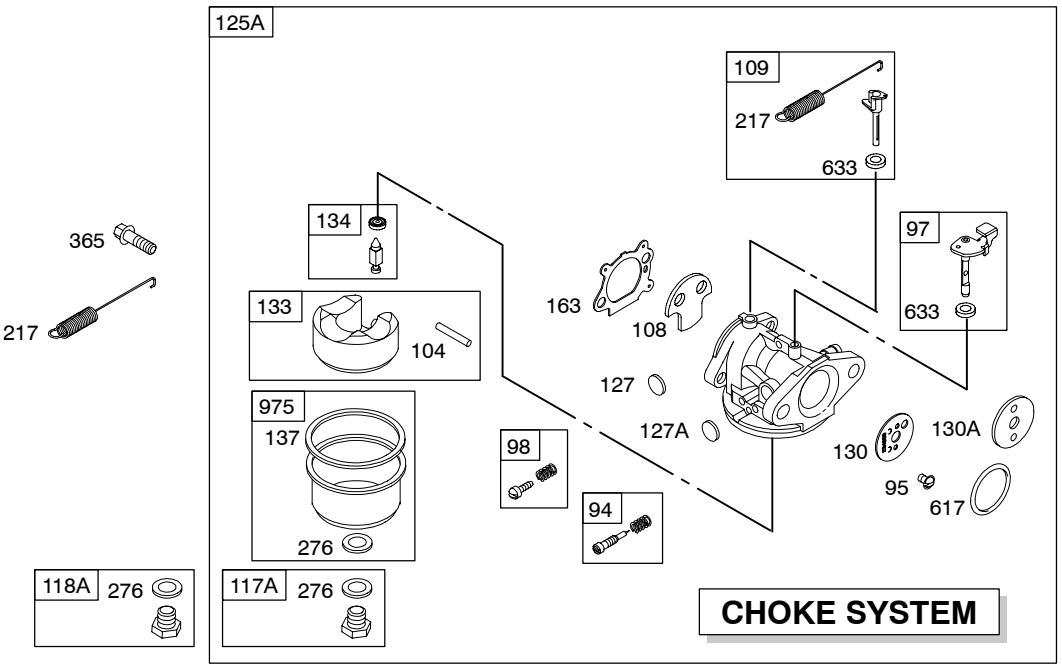

121 CARBURETOR OVERHAUL KIT		
94	134	276
104	137	617
127		633
127A	163	

977 CARBURETOR GASKET SET		
137	276	633
163	617	

Illustrations cover a range of engines. Parts shown without corresponding text may not be used on your specific engine.
6679-3 Assemblies include all parts shown in frames. 10/05/2005