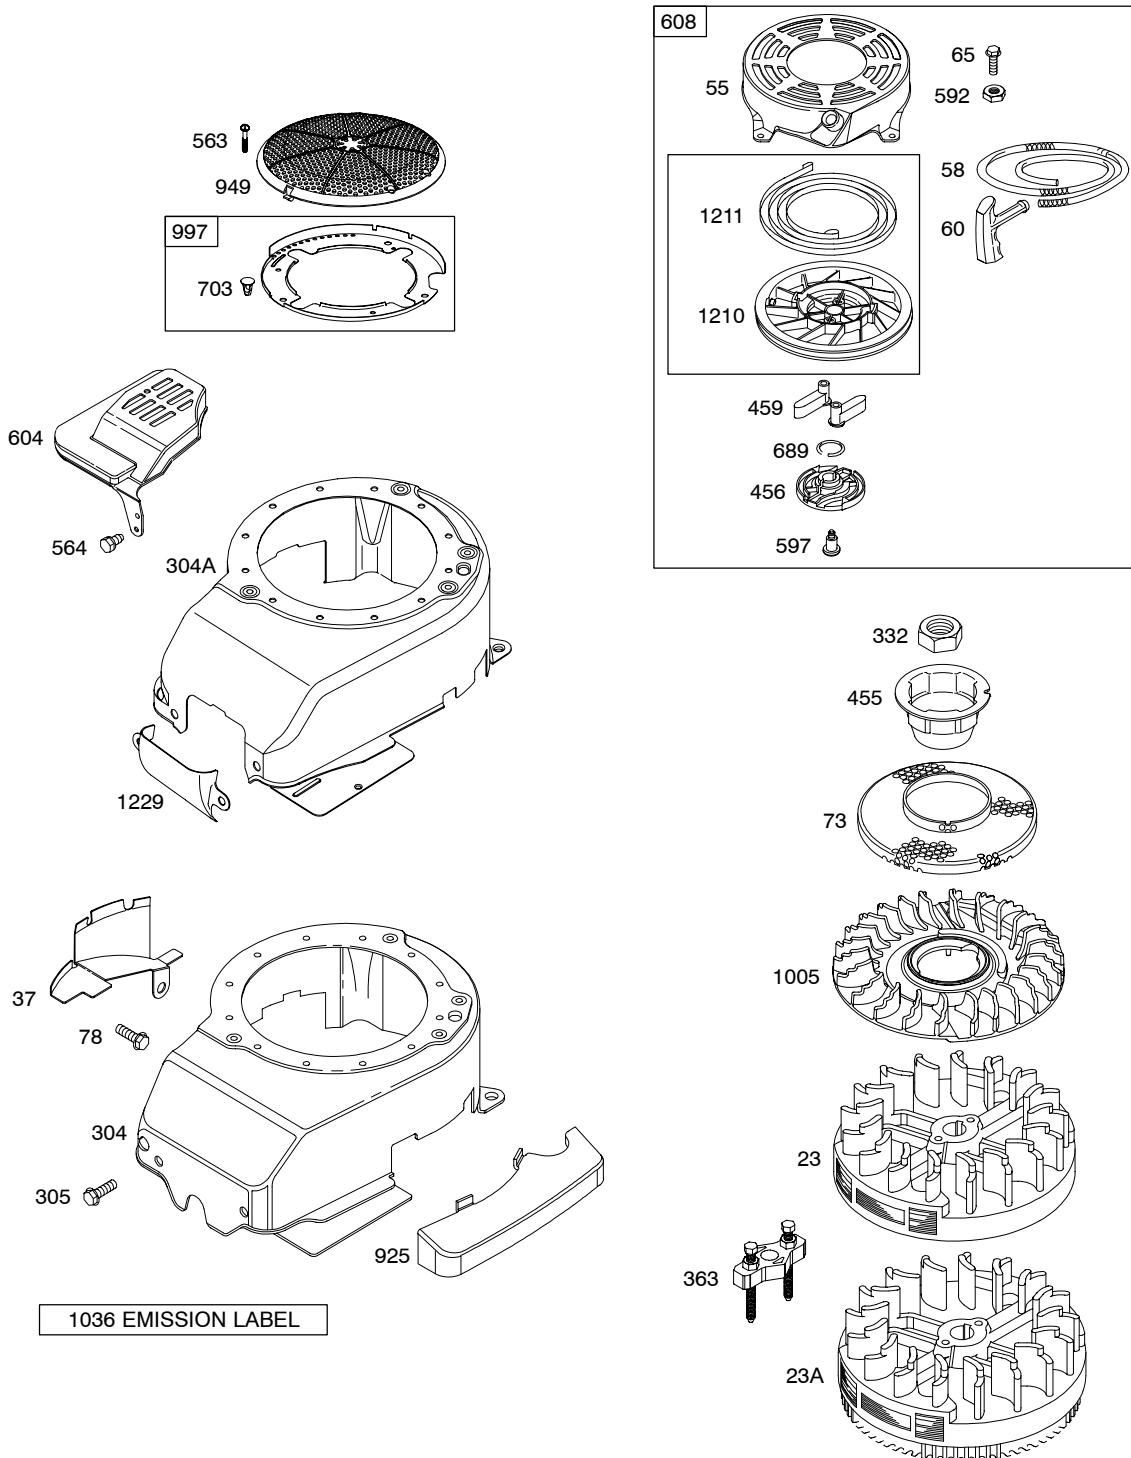

Illustrations cover a range of engines. Parts shown without corresponding text may not be used on your specific engine.
6679-5 Assemblies include all parts shown in frames. 10/05/2005