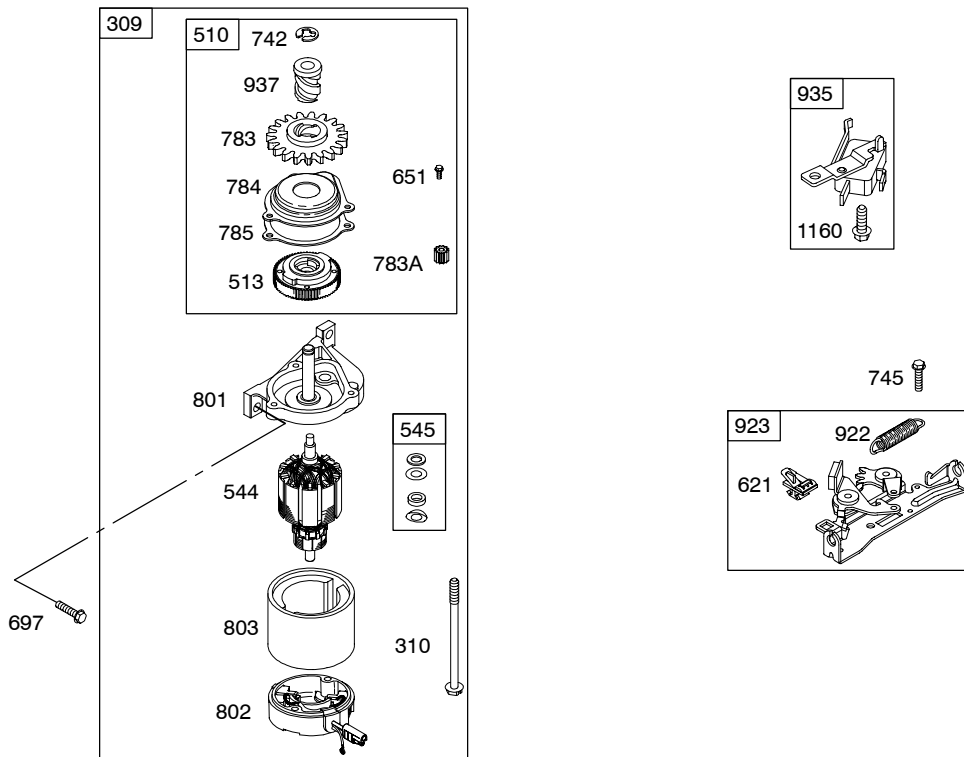

122H00

Illustrations cover a range of engines. Parts shown without corresponding text may not be used on your specific engine.
 6679-6 Assemblies include all parts shown in frames. 10/05/2005

REF. NO.	PART NO.	DESCRIPTION	REF. NO.	PART NO.	DESCRIPTION	REF. NO.	PART NO.	DESCRIPTION
1	697322	Cylinder Assembly	22	691092	Screw (Crankcase Cover/Sump)	26	790360	Ring Set (Standard) (Used After Code Date 04031400).
2	399269	Kit-Bushing/Seal (Magneto Side)	23	692315	Flywheel (Rewind Start)			----- Note -----
3	*299819	Seal-Oil (Magneto Side)	23A	691992	Flywheel (Electric Start) ----- Note -----			499425 Ring Set (Standard) (Used Before Code Date 04031500).
4	493279	Sump-Engine			691987 Flywheel (Electric Start) Used on Type No(s). 0115, 0127.			499426 Ring Set (.010" Oversize)
4A	493365	Sump-Engine (Auxiliary PTO)	24	222698	Key-Flywheel			791324 Ring Set (.020" Oversize)
5	691160	Head-Cylinder	25	790359	Piston Assembly (Standard) (Used After Code Date 04031400).			----- Note -----
7	*Ø692249	Gasket-Cylinder Head			499429 Piston Assembly (Standard) (Used Before Code Date 04031500).	27	691866	Lock-Piston Pin
8	695250	Breather Assembly			499430 Piston Assembly (.010" Oversize)	28	499423	Pin-Piston (Standard)
9	*Ø272481	Gasket-Breather			791326 Piston Assembly (.020" Oversize) (Used After Code Date 04102100).	29	499424	Rod-Connecting (Standard)
10	691125	Screw (Breather Assembly)			697341 Piston Assembly (.020" Oversize) (Used Before Code Date 04102200).	32	691664	Screw (Connecting Rod)
11	691781	Tube-Breather			499432 Piston Assembly (.030" Oversize)	32A	695759	Screw (Connecting Rod)
12	*692232	Gasket-Crankcase				33	262651	Valve-Exhaust
13	690912	Screw (Cylinder Head)				34	262652	Valve-Intake
15	691680	Plug-Oil Drain (Square Socket)				35	691270	Spring-Valve (Intake)
15A	691093	Plug-Oil Drain (Hex Socket)				36	691270	Spring-Valve (Exhaust)
16	691451	Crankshaft ----- Note -----				37	694086	Guard-Flywheel
		694849 Crankshaft Used on Type No(s). 0129.				40	692194	Retainer-Valve
		691455 Crankshaft Used on Type No(s). 0122.				43	691997	Slinger-Governor/Oil
		691452 Crankshaft Used on Type No(s). 0115, 0116, 0117, 0120, 0127, 0131.						
20	*399781	Seal-Oil (PTO Side)						
20A	*691952	Seal-Oil (PTO Side) (Auxiliary PTO)						