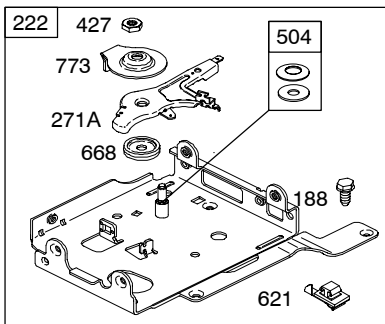

Illustrations cover a range of engines. Parts shown without corresponding text may not be used on your specific engine.
3247-5 Assemblies include all parts shown in frames. 11/02/2005