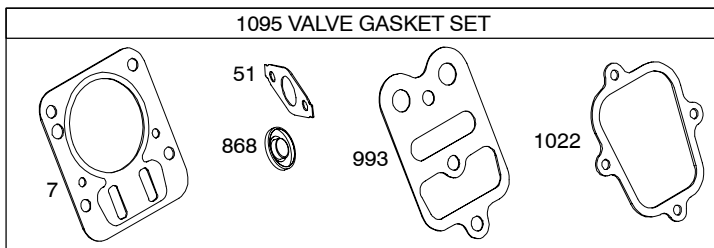

Illustrations cover a range of engines. Parts shown without corresponding text may not be used on your specific engine.