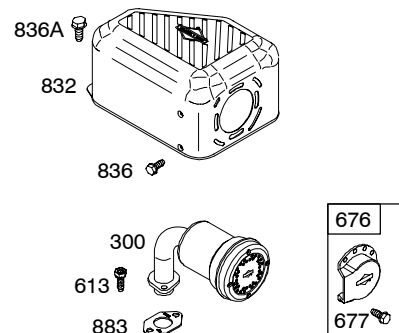

Illustrations cover a range of engines. Parts shown without corresponding text may not be used on your specific engine.
3247-5 Assemblies include all parts shown in frames. 11/02/2005