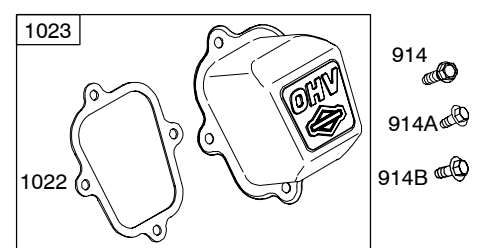

Illustrations cover a range of engines. Parts shown without corresponding text may not be used on your specific engine.