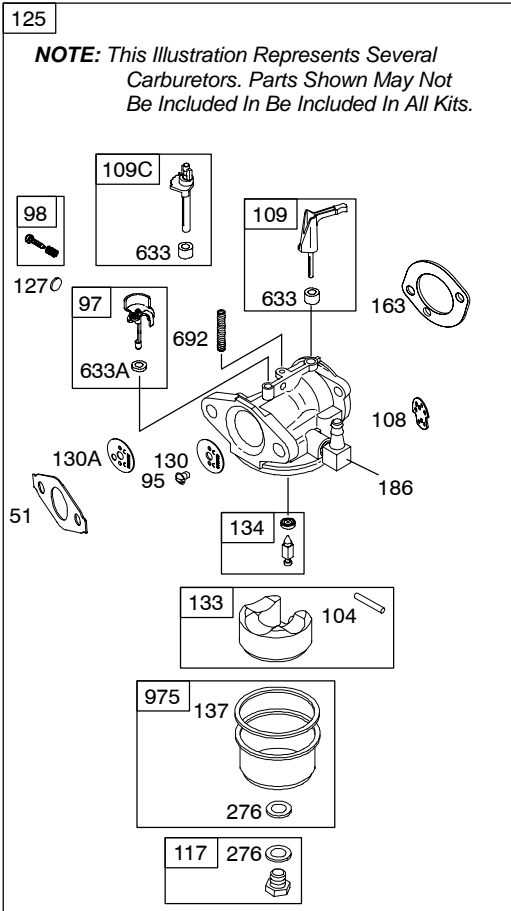

121000

Illustrations cover a range of engines. Parts shown without corresponding text may not be used on your specific engine.