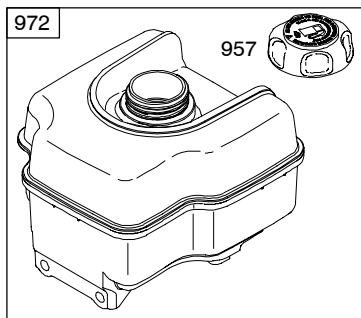

121000

Illustrations cover a range of engines. Parts shown without corresponding text may not be used on your specific engine.