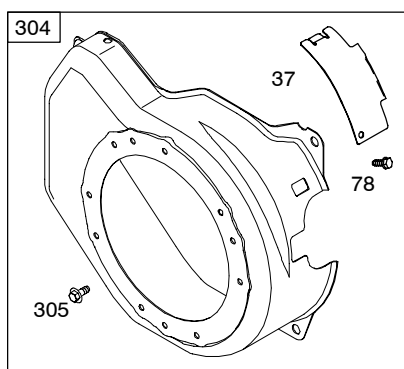

121000

Illustrations cover a range of engines. Parts shown without corresponding text may not be used on your specific engine.

3247-6

Assemblies include all parts shown in frames.

11/02/2005

REF. NO.	PART NO.	DESCRIPTION	REF. NO.	PART NO.	DESCRIPTION	REF. NO.	PART NO.	DESCRIPTION
1	699510	Cylinder Assembly	25	791968	Piston Assembly (Standard) (Used After Code Date 05060600).	29	690124	Rod-Connecting
2	399269	Kit-Bushing/Seal (Magneto Side)			----- Note -----	30	692562	Dipper-Connecting Rod
3	★299819S	Seal-Oil (Magneto Side)			690021 Piston Assembly (Standard) (Used Before Code Date 05060700).	32	691664	Screw (Connecting Rod)
5	699486	Head-Cylinder			694168 Piston Assembly (.020" Oversize) (Used After Code Date 05060600).	32A	695759	Screw (Connecting Rod)
7	★∅698210	Gasket-Cylinder Head			791326 Piston Assembly (.020" Oversize) (Used Before Code Date 05060700).	33	499642	Valve-Exhaust
11	692600	Tube-Breather (Flat Panel Air Cleaner)			----- Note -----	34	499641	Valve-Intake
11B	790632	Tube-Breather (Ultra Low Air Cleaner)			499631 Ring Set (Standard) (Used Before Code Date 05060700).	35	691304	Spring-Valve (Intake)
12	★699485	Gasket-Crankcase			791324 Ring Set (.020" Oversize) (Used After Code Date 05060600).	36	691304	Spring-Valve (Exhaust)
13	699482	Screw (Cylinder Head)			692786 Ring Set (.020" Oversize) (Used Before Code Date 05060700).	37	699661	Guard-Flywheel
15	691686	Plug-Oil Drain (Square Head)			----- Note -----	40	692194	Retainer-Valve
15A	691682	Plug-Oil Drain (Flush)			499631 Ring Set (Standard) (Used Before Code Date 05060700).	45	690977	Tappet-Valve
16	699445	Crankshaft Used on Type No(s). 0101, 0112. ----- Note -----	26	791969	Ring Set (Standard) (Used After Code Date 05060600).	46	693404	Camshaft
		699451 Crankshaft Used on Type No(s). 0111.			----- Note -----	51	★◆∅692555	Gasket-Intake (2 Required)
		699447 Crankshaft Used on Type No(s). 0114.			499631 Ring Set (Standard) (Used Before Code Date 05060700).	55	691422	Housing-Rewind Starter
18	699804	Cover-Crankcase			791324 Ring Set (.020" Oversize) (Used After Code Date 05060600).	58	693389	Rope-Starter (Cut to Required Length)
20	★692550	Seal-Oil (PTO Side)			692786 Ring Set (.020" Oversize) (Used Before Code Date 05060700).	59	490653	Grip-Insert
21	281658S	Cap-Oil Fill			----- Note -----	60	490652	Grip-Starter Rope (2 Piece)
22	699478	Screw (Crankcase Cover/Sump)			499631 Ring Set (Standard) (Used Before Code Date 05060700).	78	699205	Screw (Flywheel Guard)
23	699488	Flywheel			791324 Ring Set (.020" Oversize) (Used After Code Date 05060600).	95	691636	Screw (Throttle Valve)
24	222698S	Key-Flywheel			692786 Ring Set (.020" Oversize) (Used Before Code Date 05060700).	97	690024	Shaft-Throttle
			27	691866	Lock-Piston Pin	98	398185	Kit-Idle Speed (Carburetor)
			28	499423	Pin-Piston	104	◆691242	Pin-Float Hinge
						108	692567	Valve-Choke
						109	690023	Shaft-Choke (Straight Handle)
						109C	790624	Shaft-Choke