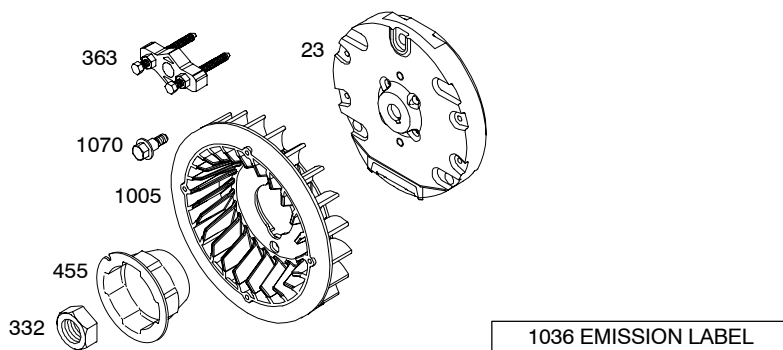

121000

Illustrations cover a range of engines. Parts shown without corresponding text may not be used on your specific engine.

3247-6

Assemblies include all parts shown in frames.

11/02/2005

REF. NO.	PART NO.	DESCRIPTION	REF. NO.	PART NO.	DESCRIPTION	REF. NO.	PART NO.	DESCRIPTION
1	699510	Cylinder Assembly	25	791968	Piston Assembly (Standard) (Used After Code Date 05060600).	29	690124	Rod-Connecting
2	399269	Kit-Bushing/Seal (Magneto Side)			----- Note -----	30	692562	Dipper-Connecting Rod
3	★299819S	Seal-Oil (Magneto Side)			690021 Piston Assembly (Standard) (Used Before Code Date 05060700).	32	691664	Screw (Connecting Rod)
5	699486	Head-Cylinder			694168 Piston Assembly (.020" Oversize) (Used After Code Date 05060600).	32A	695759	Screw (Connecting Rod)
7	★∅698210	Gasket-Cylinder Head			791326 Piston Assembly (.020" Oversize) (Used Before Code Date 05060700).	33	499642	Valve-Exhaust
11	692600	Tube-Breather (Flat Panel Air Cleaner)			----- Note -----	34	499641	Valve-Intake
11B	790632	Tube-Breather (Ultra Low Air Cleaner)			499631 Ring Set (Standard) (Used Before Code Date 05060700).	35	691304	Spring-Valve (Intake)
12	★699485	Gasket-Crankcase			791324 Ring Set (.020" Oversize) (Used After Code Date 05060600).	36	691304	Spring-Valve (Exhaust)
13	699482	Screw (Cylinder Head)			692786 Ring Set (.020" Oversize) (Used Before Code Date 05060700).	37	699661	Guard-Flywheel
15	691686	Plug-Oil Drain (Square Head)			----- Note -----	40	692194	Retainer-Valve
15A	691682	Plug-Oil Drain (Flush)			499631 Ring Set (Standard) (Used Before Code Date 05060700).	45	690977	Tappet-Valve
16	699445	Crankshaft Used on Type No(s). 0101, 0112. ----- Note -----	26	791969	Ring Set (Standard) (Used After Code Date 05060600).	46	693404	Camshaft
		699451 Crankshaft Used on Type No(s). 0111.			----- Note -----	51	★◆∅692555	Gasket-Intake (2 Required)
		699447 Crankshaft Used on Type No(s). 0114.			499631 Ring Set (Standard) (Used Before Code Date 05060700).	55	691422	Housing-Rewind Starter
18	699804	Cover-Crankcase			791324 Ring Set (.020" Oversize) (Used After Code Date 05060600).	58	693389	Rope-Starter (Cut to Required Length)
20	★692550	Seal-Oil (PTO Side)			692786 Ring Set (.020" Oversize) (Used Before Code Date 05060700).	59	490653	Grip-Insert
21	281658S	Cap-Oil Fill			----- Note -----	60	490652	Grip-Starter Rope (2 Piece)
22	699478	Screw (Crankcase Cover/Sump)			499631 Ring Set (Standard) (Used Before Code Date 05060700).	78	699205	Screw (Flywheel Guard)
23	699488	Flywheel			791324 Ring Set (.020" Oversize) (Used After Code Date 05060600).	95	691636	Screw (Throttle Valve)
24	222698S	Key-Flywheel			692786 Ring Set (.020" Oversize) (Used Before Code Date 05060700).	97	690024	Shaft-Throttle
			27	691866	Lock-Piston Pin	98	398185	Kit-Idle Speed (Carburetor)
			28	499423	Pin-Piston	104	◆691242	Pin-Float Hinge
						108	692567	Valve-Choke
						109	690023	Shaft-Choke (Straight Handle)
						109C	790624	Shaft-Choke