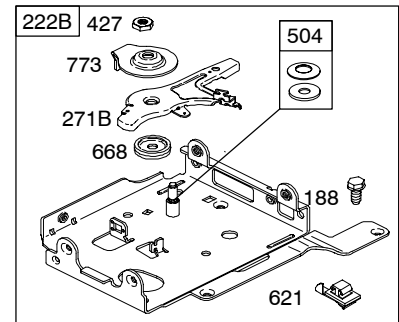

Illustrations cover a range of engines. Parts shown without corresponding text may not be used on your specific engine.
3247-5 Assemblies include all parts shown in frames. 11/02/2005