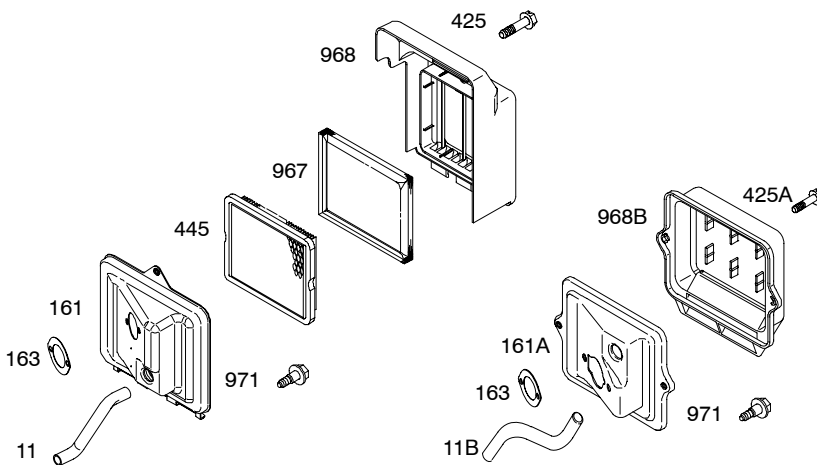

Illustrations cover a range of engines. Parts shown without corresponding text may not be used on your specific engine.
3247-5 Assemblies include all parts shown in frames. 11/02/2005