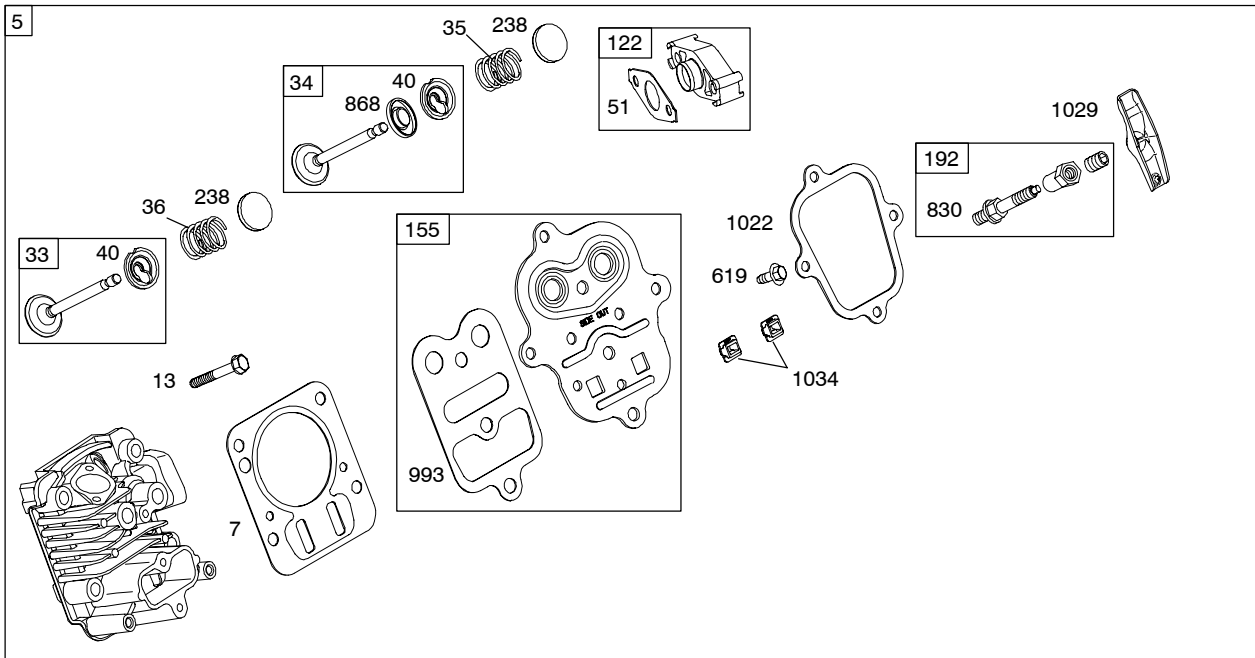

Illustrations cover a range of engines. Parts shown without corresponding text may not be used on your specific engine.