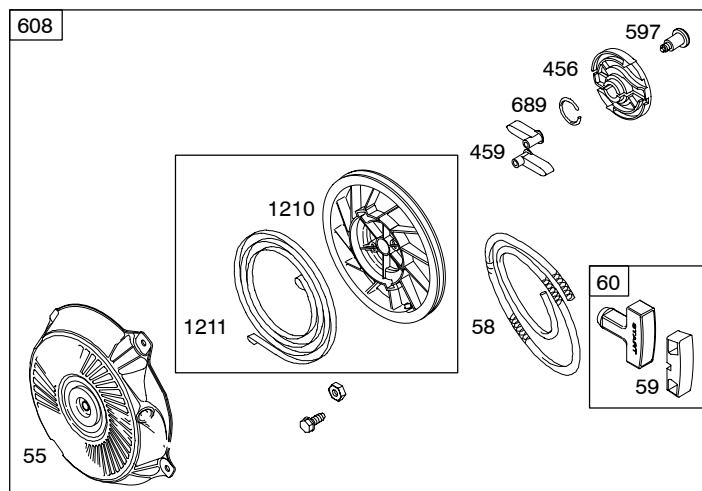

121000

Illustrations cover a range of engines. Parts shown without corresponding text may not be used on your specific engine.

3247-6

Assemblies include all parts shown in frames.

11/02/2005

REF. NO.	PART NO.	DESCRIPTION	REF. NO.	PART NO.	DESCRIPTION	REF. NO.	PART NO.	DESCRIPTION
1	699510	Cylinder Assembly	25	791968	Piston Assembly (Standard) (Used After Code Date 05060600).	29	690124	Rod-Connecting
2	399269	Kit-Bushing/Seal (Magneto Side)			----- Note -----	30	692562	Dipper-Connecting Rod
3	★299819S	Seal-Oil (Magneto Side)			690021 Piston Assembly (Standard) (Used Before Code Date 05060700).	32	691664	Screw (Connecting Rod)
5	699486	Head-Cylinder			694168 Piston Assembly (.020" Oversize) (Used After Code Date 05060600).	32A	695759	Screw (Connecting Rod)
7	★∅698210	Gasket-Cylinder Head			791326 Piston Assembly (.020" Oversize) (Used Before Code Date 05060700).	33	499642	Valve-Exhaust
11	692600	Tube-Breather (Flat Panel Air Cleaner)			----- Note -----	34	499641	Valve-Intake
11B	790632	Tube-Breather (Ultra Low Air Cleaner)			499631 Ring Set (Standard) (Used Before Code Date 05060700).	35	691304	Spring-Valve (Intake)
12	★699485	Gasket-Crankcase			791324 Ring Set (.020" Oversize) (Used After Code Date 05060600).	36	691304	Spring-Valve (Exhaust)
13	699482	Screw (Cylinder Head)			692786 Ring Set (.020" Oversize) (Used Before Code Date 05060700).	37	699661	Guard-Flywheel
15	691686	Plug-Oil Drain (Square Head)			----- Note -----	40	692194	Retainer-Valve
15A	691682	Plug-Oil Drain (Flush)			499631 Ring Set (Standard) (Used Before Code Date 05060700).	45	690977	Tappet-Valve
16	699445	Crankshaft Used on Type No(s). 0101, 0112. ----- Note -----	26	791969	Ring Set (Standard) (Used After Code Date 05060600).	46	693404	Camshaft
		699451 Crankshaft Used on Type No(s). 0111.			----- Note -----	51	★◆∅692555	Gasket-Intake (2 Required)
		699447 Crankshaft Used on Type No(s). 0114.			499631 Ring Set (Standard) (Used Before Code Date 05060700).	55	691422	Housing-Rewind Starter
18	699804	Cover-Crankcase			791324 Ring Set (.020" Oversize) (Used After Code Date 05060600).	58	693389	Rope-Starter (Cut to Required Length)
20	★692550	Seal-Oil (PTO Side)			692786 Ring Set (.020" Oversize) (Used Before Code Date 05060700).	59	490653	Grip-Insert
21	281658S	Cap-Oil Fill			----- Note -----	60	490652	Grip-Starter Rope (2 Piece)
22	699478	Screw (Crankcase Cover/Sump)			499631 Ring Set (Standard) (Used Before Code Date 05060700).	78	699205	Screw (Flywheel Guard)
23	699488	Flywheel			791324 Ring Set (.020" Oversize) (Used After Code Date 05060600).	95	691636	Screw (Throttle Valve)
24	222698S	Key-Flywheel			692786 Ring Set (.020" Oversize) (Used Before Code Date 05060700).	97	690024	Shaft-Throttle
			27	691866	Lock-Piston Pin	98	398185	Kit-Idle Speed (Carburetor)
			28	499423	Pin-Piston	104	◆691242	Pin-Float Hinge
						108	692567	Valve-Choke
						109	690023	Shaft-Choke (Straight Handle)
						109C	790624	Shaft-Choke