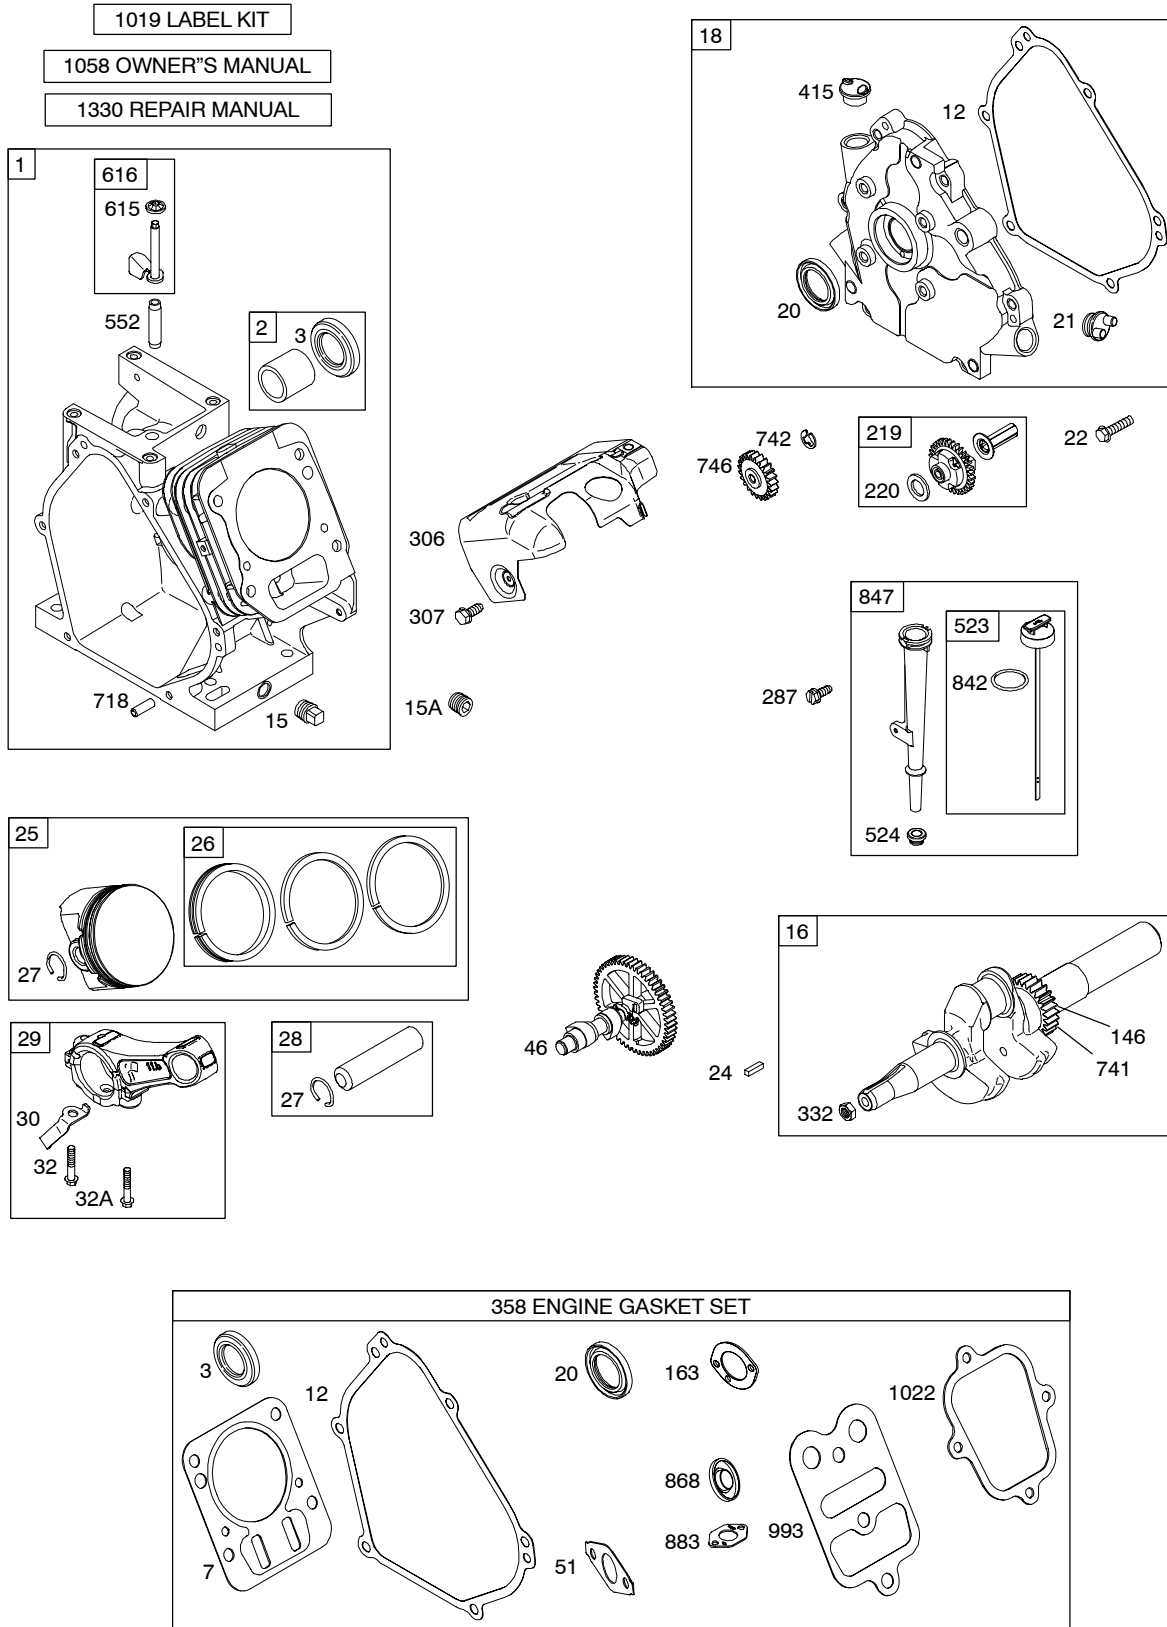

121000

Illustrations cover a range of engines. Parts shown without corresponding text may not be used on your specific engine.