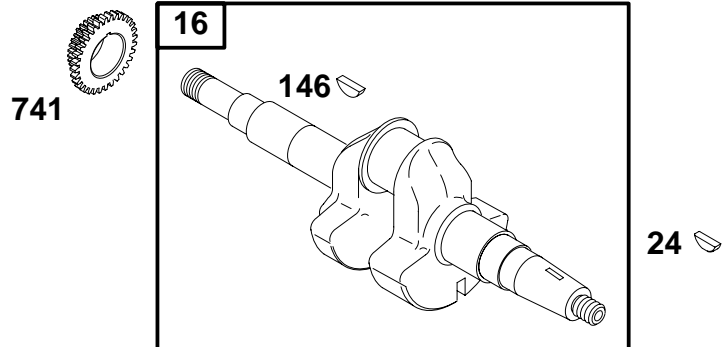

REF. NO.	PART NO.	DESCRIPTION	REF. NO.	PART NO.	DESCRIPTION	REF. NO.	PART NO.	DESCRIPTION
16	711190	Crankshaft (SAE 3/4" Keyway) Used on Type No(s). 0036, 0115, 0130. Note 711331 Crankshaft (SAE Taper) Used on Type No(s). 0061, 0116, 0118, 0123. 711332 Crankshaft (SAE 5/8" Threaded) Used on Type No(s). 0125, 0127. 711333 Crankshaft (SAE 3/4" Threaded) Used on Type No(s). 0124. 715903 Crankshaft (SAE Keyway) Used on Type No(s). 0060. 715906 Crankshaft (JIS Keyway) Used on Type No(s). 0120.	24	710037	Key-Flywheel	32	710041	Screw (Connecting Rod)
			25	715850	Piston Assembly (Standard) Note 715851 Piston Assembly (.010" Oversize) 715852 Piston Assembly (.020" Oversize)	46	715844	Camshaft (Spur Gear With Compression Release)
			26	715016	Ring Set (Standard) Note 715017 Ring Set (.010" Oversize) 715018 Ring Set (.020" Oversize)	101	711193	Pin-Shaft
			27	711172	Lock-Piston Pin	146	710037	Key-Timing
			28	715853	Pin-Piston (Standard)	741	711191	Gear-Timing (Spur Gear)
			29	715847	Rod-Connecting (Standard) Note 715849 Rod- Connecting (.020" Undersize)	1051	710548	Ring-Retaining

● Included in Carburetor Overhaul Kit-Ref. No. 121.
★ Included in Engine Gasket Set-Ref. No. 358.

◆ Included in Carburetor Gasket Set-Ref. No. 977.
△ Included in Valve Gasket Set-Ref. No. 1095.