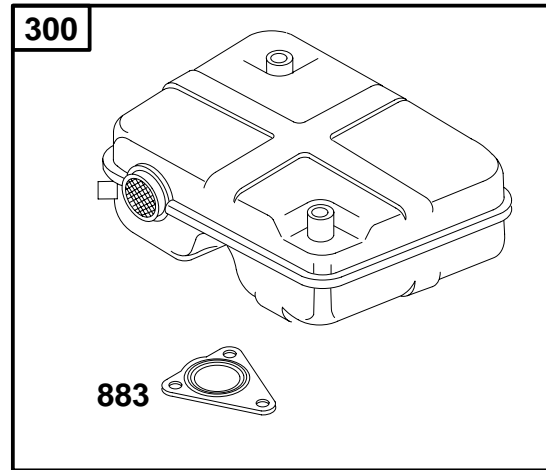

REF. NO.	PART NO.	DESCRIPTION	REF. NO.	PART NO.	DESCRIPTION	REF. NO.	PART NO.	DESCRIPTION
296	710099	Stud (Muffler)	303	715861	Elbow-Exhaust	883	Δ★711245	Gasket-Exhaust
298	710090	Locknut-Muffler/Elbow	507	711243	Insulator	883A	Δ★711244	Gasket-Exhaust
298A	710068	Locknut-Muffler/Elbow	832	711241	Guard-Muffler	883B	710082	Gasket-Exhaust
300	711239	Muffler	836	710074	Screw (Muffler Guard)			Used on Type No(s). 0061, 0116.

● Included in Carburetor Overhaul Kit-Ref. No. 121.
★ Included in Engine Gasket Set-Ref. No. 358.

◆ Included in Carburetor Gasket Set-Ref. No. 977.
Δ Included in Valve Gasket Set-Ref. No. 1095.