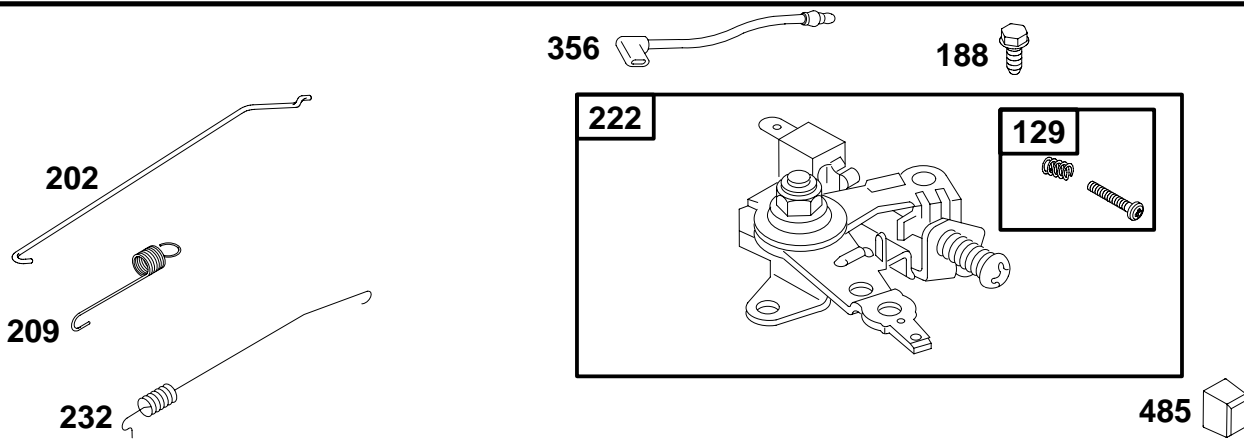

REF. NO.	PART NO.	DESCRIPTION	REF. NO.	PART NO.	DESCRIPTION	REF. NO.	PART NO.	DESCRIPTION
129	715854	Screw/Spring–Governor Speed Used on Type No(s). 0036, 0060, 0115, 0124, 0125. Note — 715909 Screw/Spring–Governor Speed Used on Type No(s). 0061, 0116, 0118, 0123. xxxxxxScrew/Spring–Governor Speed Used on Type No(s). 0120, 0127, 0130.	209	711250	Spring–Governor Used on Type No(s). 0036, 0060, 0115. Note — 711434 Spring–Governor Used on Type No(s). 0061, 0116, 0118, 0123. 711435 Spring–Governor Used on Type No(s). 0120. 711436 Spring–Governor Used on Type No(s). 0124, 0125. 711437 Spring–Governor Used on Type No(s). 0127. 711438 Spring–Governor Used on Type No(s). 0130.	222	715855	Bracket–Control Used on Type No(s). 0036, 0060, 0115, 0124, 0125. Note — 715904 Bracket–Control Used on Type No(s). 0061, 0116, 0118, 0123. 715905 Bracket–Control Used on Type No(s). 0120, 0127, 0130.
188	711209	Screw (Control Bracket)				232	711207	Spring–Governor Link
202	711206	Link–Mechanical Governor				356	711203	Wire–Stop
						485	692295	Knob–Control

● Included in Carburetor Overhaul Kit–Ref. No. 121.
★ Included in Engine Gasket Set–Ref. No. 358.

◆ Included in Carburetor Gasket Set–Ref. No. 977.
△ Included in Valve Gasket Set–Ref. No. 1095.