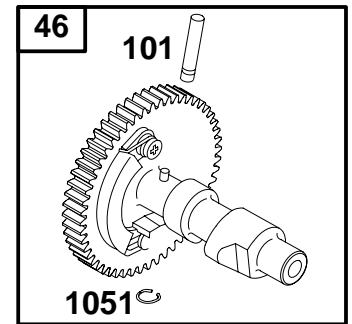

REF. NO.	PART NO.	DESCRIPTION	REF. NO.	PART NO.	DESCRIPTION	REF. NO.	PART NO.	DESCRIPTION
16	711190	Crankshaft (SAE 3/4" Keyway) Used on Type No(s). 0036, 0115, 0130. Note 711331 Crankshaft (SAE Taper) Used on Type No(s). 0061, 0116, 0118, 0123. 711332 Crankshaft (SAE 5/8" Threaded) Used on Type No(s). 0125, 0127. 711333 Crankshaft (SAE 3/4" Threaded) Used on Type No(s). 0124. 715903 Crankshaft (SAE Keyway) Used on Type No(s). 0060. 715906 Crankshaft (JIS Keyway) Used on Type No(s). 0120.	24	710037	Key-Flywheel	32	710041	Screw (Connecting Rod)
			25	715850	Piston Assembly (Standard) Note 715851 Piston Assembly (.010" Oversize) 715852 Piston Assembly (.020" Oversize)	46	715844	Camshaft (Spur Gear With Compression Release)
			26	715016	Ring Set (Standard) Note 715017 Ring Set (.010" Oversize) 715018 Ring Set (.020" Oversize)	101	711193	Pin-Shaft
			27	711172	Lock-Piston Pin	146	710037	Key-Timing
			28	715853	Pin-Piston (Standard)	741	711191	Gear-Timing (Spur Gear)
			29	715847	Rod-Connecting (Standard) Note 715849 Rod- Connecting (.020" Undersize)	1051	710548	Ring-Retaining

● Included in Carburetor Overhaul Kit-Ref. No. 121.
★ Included in Engine Gasket Set-Ref. No. 358.

◆ Included in Carburetor Gasket Set-Ref. No. 977.
△ Included in Valve Gasket Set-Ref. No. 1095.