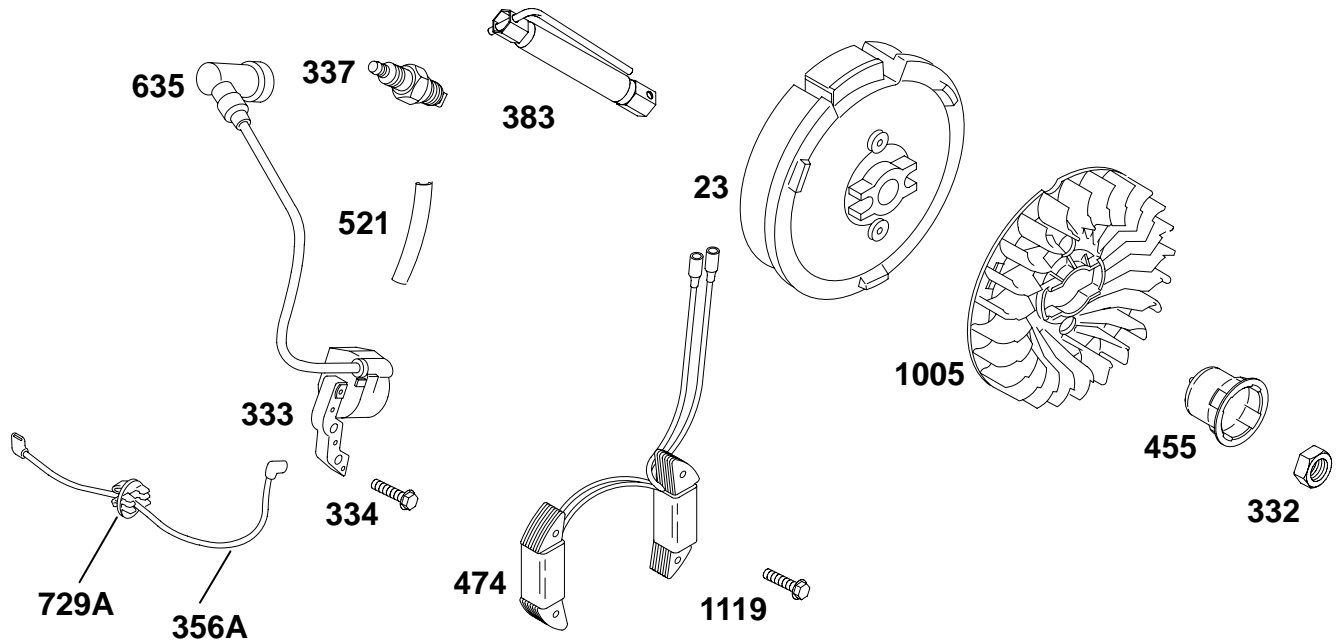

118400

REF. NO.	PART NO.	DESCRIPTION	REF. NO.	PART NO.	DESCRIPTION	REF. NO.	PART NO.	DESCRIPTION
23	711196	Flywheel _____ Note _____ 711440 Flywheel Used on Type No(s). 0115.	337	711252	Plug-Spark	729A	710046	Clip-Wire
			356A	710324	Wire-Stop	1005	711170	Fan-Flywheel
			383	19374	Wrench-Spark Plug	1119	710047	Screw (Alternator) Used on Type No(s). 0115.
			455	711237	Cup-Flywheel			
			474	715255	Alternator Used on Type No(s). 0115.			
332	710048	Nut (Flywheel)	521	711171	Shield-Cable			
333	711197	Armature-Magneto	635	710634	Boot-Spark Plug			
334	711142	Screw (Magneto Armature)						

● Included in Carburetor Overhaul Kit-Ref. No. 121.
★ Included in Engine Gasket Set-Ref. No. 358.

◆ Included in Carburetor Gasket Set-Ref. No. 977.
Δ Included in Valve Gasket Set-Ref. No. 1095.