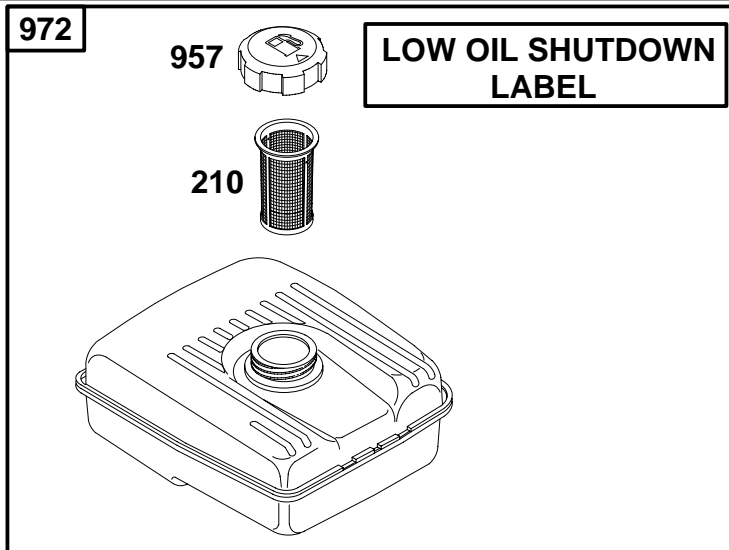

118400

REF. NO.	PART NO.	DESCRIPTION	REF. NO.	PART NO.	DESCRIPTION	REF. NO.	PART NO.	DESCRIPTION
38	710057	Screw (Fuel Shut-Off Valve)	187B	715902	Line-Fuel (Formed Hose, 4mm Inside Diameter) (Fuel Shut Off Valve To Carburetor) (Used After Code Date 02103000).	493	711219	Bracket-Mounting
187	715028	Line-Fuel (8mm Inside Diameter) (Fuel Tank To Fuel Shut Off Valve)(Cut to Required Length) Note 715908 Line-Fuel (8mm Inside Diameter) (Fuel Tank To Fuel Shut Off Valve)(Cut to Required Length) Used on Type No(s). 0118.	190	711216	Screw (Fuel Tank)	601	710067	Clamp-Hose
187A	715029	Line-Fuel (4mm Inside Diameter) (Fuel Shut Off Valve To Carburetor)(Cut to Required Length) (Used Before Code Date 02110100).	210	710065	Strainer-Fuel	601A	710075	Clamp-Hose
			210A	711218	Strainer-Fuel	957	711215	Cap-Fuel Tank (Plastic)
			240	298090	Filter-Fuel Used on Type No(s). 0061.	958	715901	Valve-Fuel Shut Off (Plastic) (Used After Code Date 02103000). Note 715857 Valve-Fuel Shut Off (Plastic) (Used Before Code Date 02110100).
			246	710070	Bowl-Fuel Filter	972	715856	Tank-Fuel (Plastic)
			315	★710072	Seal-O-Ring (Filter Bowl)			
			318	710074	Screw (Mounting Bracket)			
			464	★710069	Seal-O-Ring (Fuel Shut Off Valve)			

● Included in Carburetor Overhaul Kit-Ref. No. 121.
★ Included in Engine Gasket Set-Ref. No. 358.

◆ Included in Carburetor Gasket Set-Ref. No. 977.
△ Included in Valve Gasket Set-Ref. No. 1095.