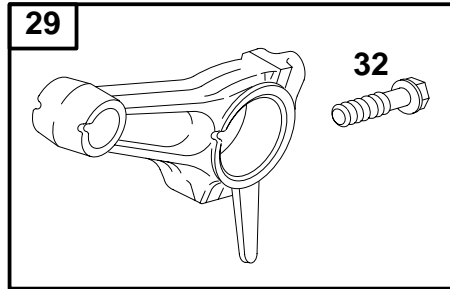

REF. NO.	PART NO.	DESCRIPTION	REF. NO.	PART NO.	DESCRIPTION	REF. NO.	PART NO.	DESCRIPTION
16	711190	Crankshaft (SAE 3/4" Keyway) Used on Type No(s). 0036, 0115, 0130. Note 711331 Crankshaft (SAE Taper) Used on Type No(s). 0061, 0116, 0118, 0123. 711332 Crankshaft (SAE 5/8" Threaded) Used on Type No(s). 0125, 0127. 711333 Crankshaft (SAE 3/4" Threaded) Used on Type No(s). 0124. 715903 Crankshaft (SAE Keyway) Used on Type No(s). 0060. 715906 Crankshaft (JIS Keyway) Used on Type No(s). 0120.	24	710037	Key-Flywheel	32	710041	Screw (Connecting Rod)
			25	715850	Piston Assembly (Standard) Note 715851 Piston Assembly (.010" Oversize) 715852 Piston Assembly (.020" Oversize)	46	715844	Camshaft (Spur Gear With Compression Release)
			26	715016	Ring Set (Standard) Note 715017 Ring Set (.010" Oversize) 715018 Ring Set (.020" Oversize)	101	711193	Pin-Shaft
			27	711172	Lock-Piston Pin	146	710037	Key-Timing
			28	715853	Pin-Piston (Standard)	741	711191	Gear-Timing (Spur Gear)
			29	715847	Rod-Connecting (Standard) Note 715849 Rod- Connecting (.020" Undersize)	1051	710548	Ring-Retaining

● Included in Carburetor Overhaul Kit-Ref. No. 121.
★ Included in Engine Gasket Set-Ref. No. 358.

◆ Included in Carburetor Gasket Set-Ref. No. 977.
△ Included in Valve Gasket Set-Ref. No. 1095.