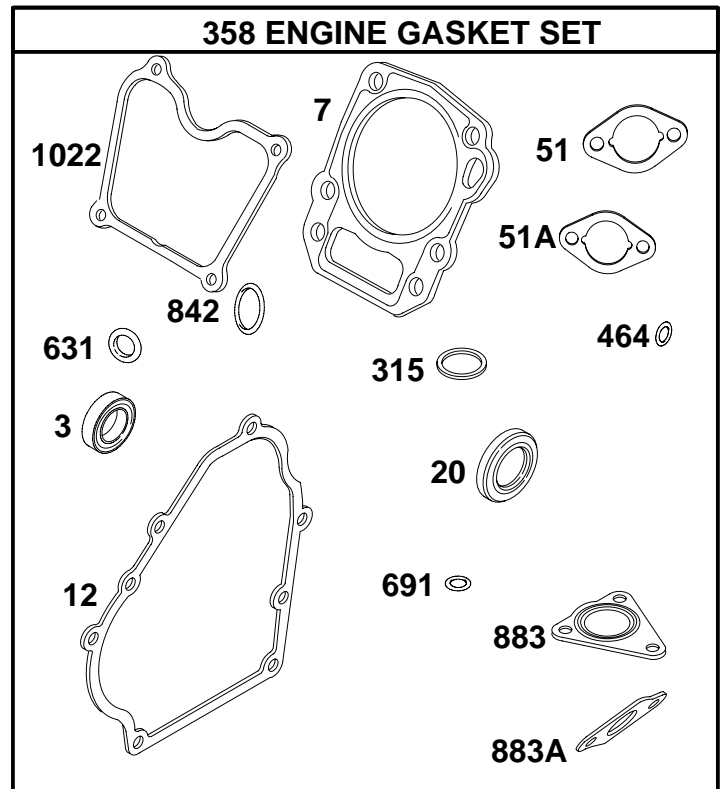

118400

REF. NO.	PART NO.	DESCRIPTION	REF. NO.	PART NO.	DESCRIPTION	REF. NO.	PART NO.	DESCRIPTION
3	★711139	Seal-Oil (Magneto Side)	142	●711322	Nozzle-Carburetor (Standard)	633	◆	Seal-Choke/Throttle Shaft (Sold in Kit Only)
7	△★711129	Gasket-Cylinder Head	147	●711315	Jet-Pilot	637	◆	Washer (Throttle Shaft, Sold in Kit Only)
12	★711174	Gasket-Crankcase	255	●710177	Bushing-Choke Shaft	691	★710055	Seal-Governor Shaft
20	★710031	Seal-Oil (PTO Side)	255A	●710179	Bushing-Choke Shaft	773	●710175	Retainer
51	★△710060	Gasket-Intake	276	◆711319	Washer-Sealing (Sold in Kit Only)	842	★710029	Seal-O-Ring (Dipstick Tube)
51A	★△710639	Gasket-Intake	315	★710072	Seal-O-Ring (Filter Bowl)	868	△711287	Seal-Valve
104	●710195	Pin-Float Hinge	358	715875	Gasket Set-Engine	883	△★711245	Gasket-Exhaust
105	●715868	Valve-Float Needle	464	★710069	Seal-O-Ring (Shut Off Valve)	883A	△★711244	Gasket-Exhaust
117	●711323	Jet-Main (Standard)	631	★711188	Washer (Oil Drain Plug)	977	715876	Gasket Set-Carburetor
121	715874	Kit-Carburetor Overhaul				987	●711324	Seal-Throttle Shaft
137	◆711318	Gasket-Float Bowl				1022	△★711112	Gasket-Rocker Cover
						1095	715877	Gasket Set-Valve

● Included in Carburetor Overhaul Kit-Ref. No. 121.
★ Included in Engine Gasket Set-Ref. No. 358.

◆ Included in Carburetor Gasket Set-Ref. No. 977.
△ Included in Valve Gasket Set-Ref. No. 1095.