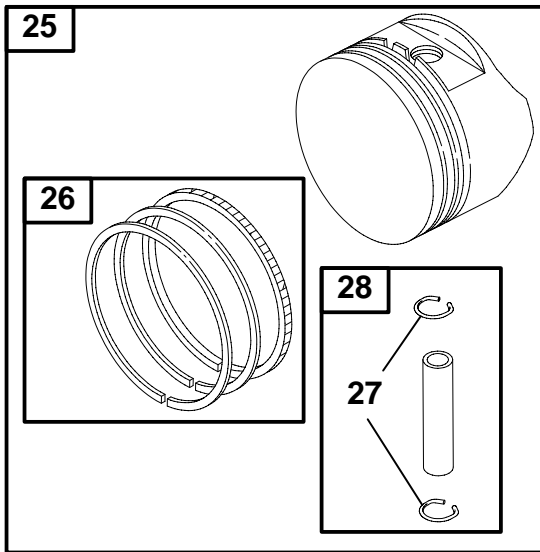

REF. NO.	PART NO.	DESCRIPTION	REF. NO.	PART NO.	DESCRIPTION	REF. NO.	PART NO.	DESCRIPTION
16	711190	Crankshaft (SAE 3/4" Keyway) Used on Type No(s). 0036, 0115, 0130. Note 711331 Crankshaft (SAE Taper) Used on Type No(s). 0061, 0116, 0118, 0123. 711332 Crankshaft (SAE 5/8" Threaded) Used on Type No(s). 0125, 0127. 711333 Crankshaft (SAE 3/4" Threaded) Used on Type No(s). 0124. 715903 Crankshaft (SAE Keyway) Used on Type No(s). 0060. 715906 Crankshaft (JIS Keyway) Used on Type No(s). 0120.	24	710037	Key-Flywheel	32	710041	Screw (Connecting Rod)
			25	715850	Piston Assembly (Standard) Note 715851 Piston Assembly (.010" Oversize) 715852 Piston Assembly (.020" Oversize)	46	715844	Camshaft (Spur Gear With Compression Release)
			26	715016	Ring Set (Standard) Note 715017 Ring Set (.010" Oversize) 715018 Ring Set (.020" Oversize)	101	711193	Pin-Shaft
			27	711172	Lock-Piston Pin	146	710037	Key-Timing
			28	715853	Pin-Piston (Standard)	741	711191	Gear-Timing (Spur Gear)
			29	715847	Rod-Connecting (Standard) Note 715849 Rod- Connecting (.020" Undersize)	1051	710548	Ring-Retaining

● Included in Carburetor Overhaul Kit-Ref. No. 121.
★ Included in Engine Gasket Set-Ref. No. 358.

◆ Included in Carburetor Gasket Set-Ref. No. 977.
△ Included in Valve Gasket Set-Ref. No. 1095.