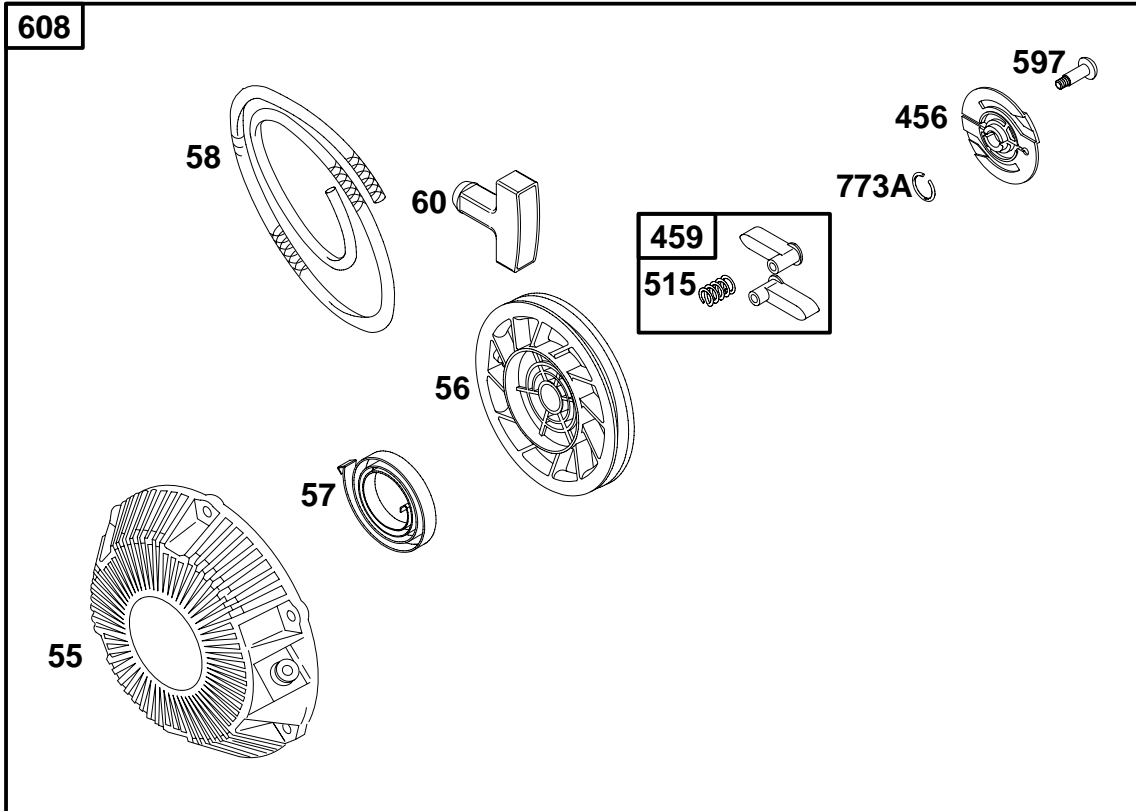

65

REF. NO.	PART NO.	DESCRIPTION	REF. NO.	PART NO.	DESCRIPTION	REF. NO.	PART NO.	DESCRIPTION
55	711227	Housing-Rewind Starter	60	490652	Grip-Starter Rope	597	711235	Screw (Pawl Friction Plate)
56	711231	Pulley-Starter	65	711222	Screw (Rewind Starter)	608	715859	Starter-Rewind
57	711229	Spring-Rewind Starter	456	711233	Plate-Pawl Friction	773A	711225	Retainer
58	711221	Rope-Starter (Cut to Required Length)	459	715860	Pawl-Ratchet			
			515	691528	Spring-Pawl			

● Included in Carburetor Overhaul Kit-Ref. No. 121.
★ Included in Engine Gasket Set-Ref. No. 358.

◆ Included in Carburetor Gasket Set-Ref. No. 977.
Δ Included in Valve Gasket Set-Ref. No. 1095.