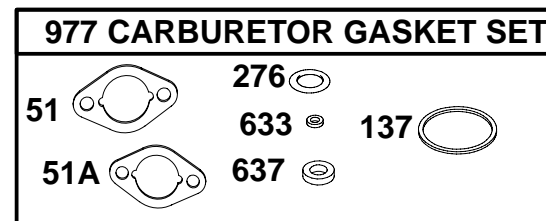

118400

REF. NO.	PART NO.	DESCRIPTION	REF. NO.	PART NO.	DESCRIPTION	REF. NO.	PART NO.	DESCRIPTION
3	★711139	Seal-Oil (Magneto Side)	142	●711322	Nozzle-Carburetor (Standard)	633	◆	Seal-Choke/Throttle Shaft (Sold in Kit Only)
7	△★711129	Gasket-Cylinder Head	147	●711315	Jet-Pilot	637	◆	Washer (Throttle Shaft, Sold in Kit Only)
12	★711174	Gasket-Crankcase	255	●710177	Bushing-Choke Shaft	691	★710055	Seal-Governor Shaft
20	★710031	Seal-Oil (PTO Side)	255A	●710179	Bushing-Choke Shaft	773	●710175	Retainer
51	★△710060	Gasket-Intake	276	◆711319	Washer-Sealing (Sold in Kit Only)	842	★710029	Seal-O-Ring (Dipstick Tube)
51A	★△710639	Gasket-Intake	315	★710072	Seal-O-Ring (Filter Bowl)	868	△711287	Seal-Valve
104	●710195	Pin-Float Hinge	358	715875	Gasket Set-Engine	883	△★711245	Gasket-Exhaust
105	●715868	Valve-Float Needle	464	★710069	Seal-O-Ring (Shut Off Valve)	883A	△★711244	Gasket-Exhaust
117	●711323	Jet-Main (Standard)	631	★711188	Washer (Oil Drain Plug)	977	715876	Gasket Set-Carburetor
121	715874	Kit-Carburetor Overhaul				987	●711324	Seal-Throttle Shaft
137	◆711318	Gasket-Float Bowl				1022	△★711112	Gasket-Rocker Cover
						1095	715877	Gasket Set-Valve

● Included in Carburetor Overhaul Kit-Ref. No. 121.
★ Included in Engine Gasket Set-Ref. No. 358.

◆ Included in Carburetor Gasket Set-Ref. No. 977.
△ Included in Valve Gasket Set-Ref. No. 1095.