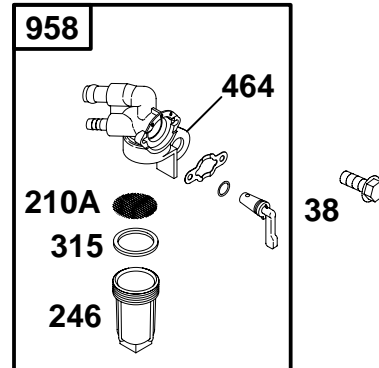

118400

REF. NO.	PART NO.	DESCRIPTION	REF. NO.	PART NO.	DESCRIPTION	REF. NO.	PART NO.	DESCRIPTION
38	710057	Screw (Fuel Shut-Off Valve)	187B	715902	Line-Fuel (Formed Hose, 4mm Inside Diameter) (Fuel Shut Off Valve To Carburetor) (Used After Code Date 02103000).	493	711219	Bracket-Mounting
187	715028	Line-Fuel (8mm Inside Diameter) (Fuel Tank To Fuel Shut Off Valve)(Cut to Required Length) Note 715908 Line-Fuel (8mm Inside Diameter) (Fuel Tank To Fuel Shut Off Valve)(Cut to Required Length) Used on Type No(s). 0118.	190	711216	Screw (Fuel Tank)	601	710067	Clamp-Hose
187A	715029	Line-Fuel (4mm Inside Diameter) (Fuel Shut Off Valve To Carburetor)(Cut to Required Length) (Used Before Code Date 02110100).	210	710065	Strainer-Fuel	601A	710075	Clamp-Hose
			210A	711218	Strainer-Fuel	957	711215	Cap-Fuel Tank (Plastic)
			240	298090	Filter-Fuel Used on Type No(s). 0061.	958	715901	Valve-Fuel Shut Off (Plastic) (Used After Code Date 02103000). Note 715857 Valve-Fuel Shut Off (Plastic) (Used Before Code Date 02110100).
			246	710070	Bowl-Fuel Filter	972	715856	Tank-Fuel (Plastic)
			315	★710072	Seal-O-Ring (Filter Bowl)			
			318	710074	Screw (Mounting Bracket)			
			464	★710069	Seal-O-Ring (Fuel Shut Off Valve)			

● Included in Carburetor Overhaul Kit-Ref. No. 121.
★ Included in Engine Gasket Set-Ref. No. 358.

◆ Included in Carburetor Gasket Set-Ref. No. 977.
△ Included in Valve Gasket Set-Ref. No. 1095.