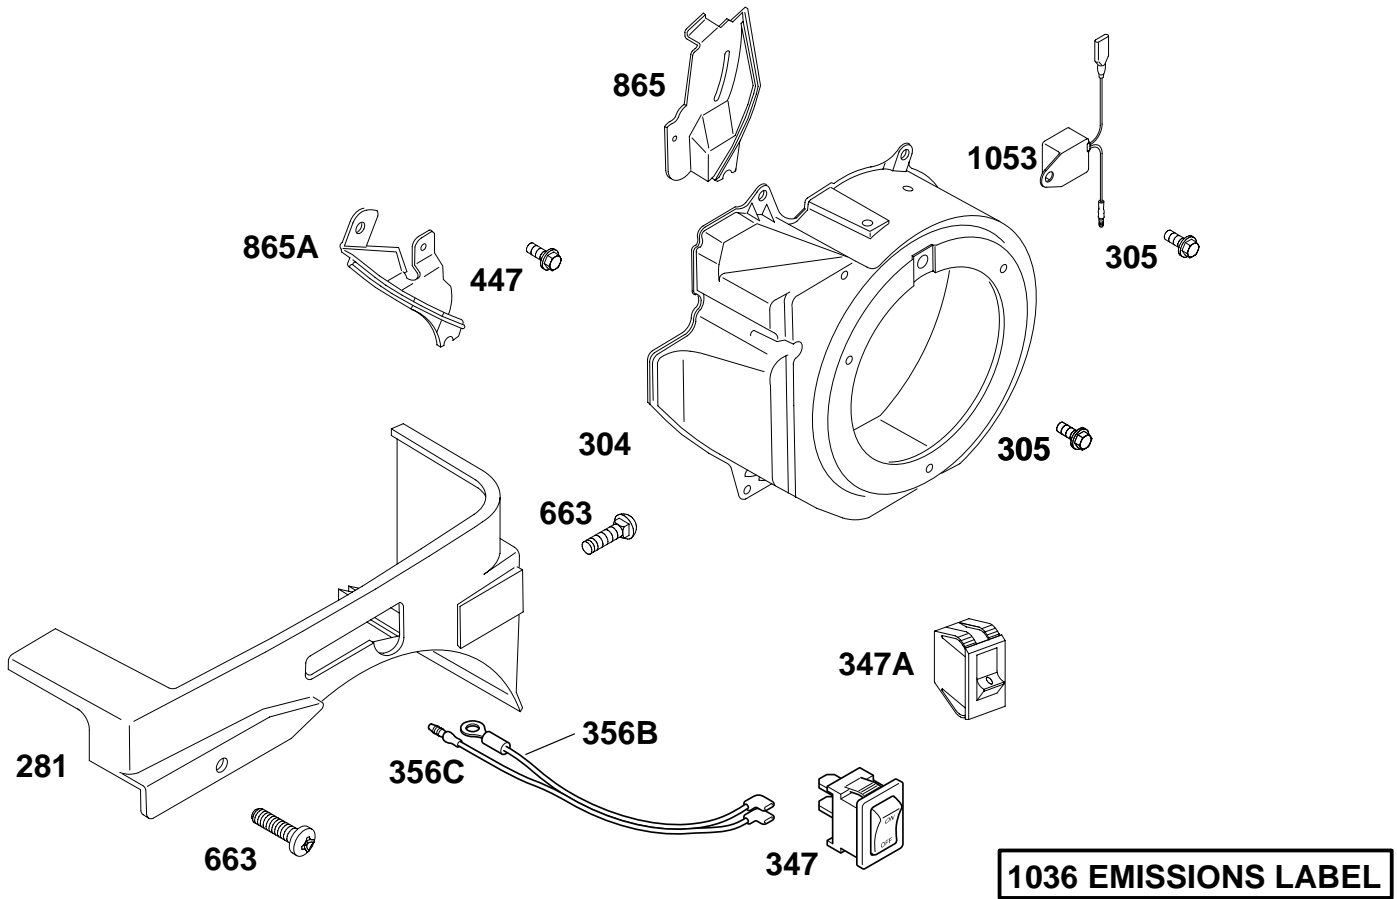

REF. NO.	PART NO.	DESCRIPTION	REF. NO.	PART NO.	DESCRIPTION	REF. NO.	PART NO.	DESCRIPTION
281	711248	Panel-Control Used on Type No(s). 0036, 0060, 0115, 0118, 0124, 0125.	347A	711439	Switch-Rocker Used on Type No(s). 0118.	865A	711213	Cover-Air Guide (Cylinder Head Side)
		Note	356B	710087	Wire-Stop Used on Type No(s). 0061, 0116, 0120, 0123, 0127, 0130.	1036	711290	Label-Emissions (Used After Code Date 99093000).
		711433 Panel-Control Used on Type No(s). 0061, 0116, 0120, 0123, 0127, 0130.	356C	710087	Wire-Stop Used on Type No(s). 0061, 0116, 0120, 0123, 0127, 0130.	1053	710305	Module-Oil Gard®
304	711210	Housing-Blower	663	711249	Screw (Control Panel)			
305	710023	Screw (Blower Housing)	865	711212	Cover-Air Guide (Opposite Cylinder Head Side)			
347	691995	Switch-Rocker Used on Type No(s). 0061, 0116, 0120, 0123, 0127, 0130.						

● Included in Carburetor Overhaul Kit-Ref. No. 121.
★ Included in Engine Gasket Set-Ref. No. 358.

◆ Included in Carburetor Gasket Set-Ref. No. 977.
△ Included in Valve Gasket Set-Ref. No. 1095.