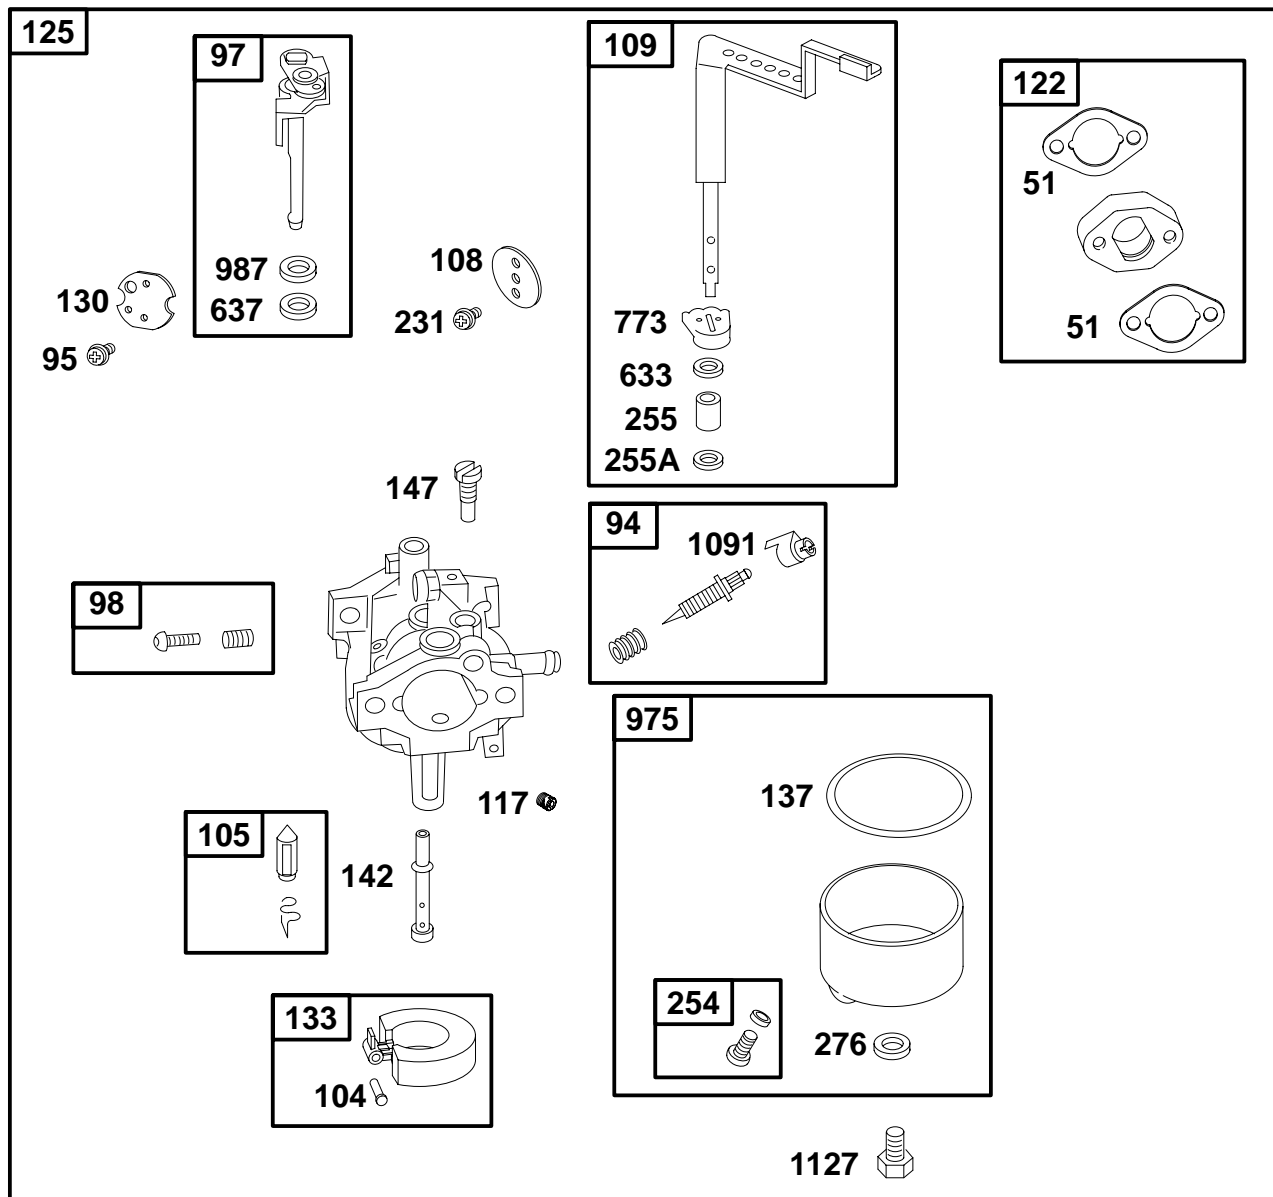

118400

REF. NO.	PART NO.	DESCRIPTION	REF. NO.	PART NO.	DESCRIPTION	REF. NO.	PART NO.	DESCRIPTION
51	710060	Gasket-Intake	125	715866	Carburetor	633	◆	Seal-Choke/Throttle Shaft
94	715293	Kit-Idle Mixture	130	711312	Valve-Throttle			
95	711311	Screw (Throttle Valve)	133	715079	Float-Carburetor	637	◆	Washer (Throttle Shaft, Sold in Kit Only)
97	715869	Shaft-Throttle	137	◆711318	Gasket-Float Bowl			
98	715872	Kit-Idle Speed	142	◆711322	Nozzle-Carburetor (Standard)	773	◆710175	Retainer
104	◆710195	Pin-Float Hinge	147	◆711315	Jet-Pilot	975	715870	Bowl-Float
105	◆715868	Valve-Float Needle	231	711314	Screw (Choke Valve)	987	◆711324	Seal-Throttle Shaft
108	711313	Valve-Choke	254	715871	Drain-Carburetor Bowl	1091	710485	Cap-Limiter
109	715873	Shaft-Choke	255	◆710177	Bushing-Choke Shaft	1127	711320	Screw (Float Bowl)
117	◆711323	Jet-Main (Standard)	255A	◆710179	Bushing-Choke Shaft			
122	715034	Spacer-Carburetor	276	◆711319	Washer-Sealing			

◆ Included in Carburetor Overhaul Kit-Ref. No. 121.
★ Included in Engine Gasket Set-Ref. No. 358.

◆ Included in Carburetor Gasket Set-Ref. No. 977.
Δ Included in Valve Gasket Set-Ref. No. 1095.