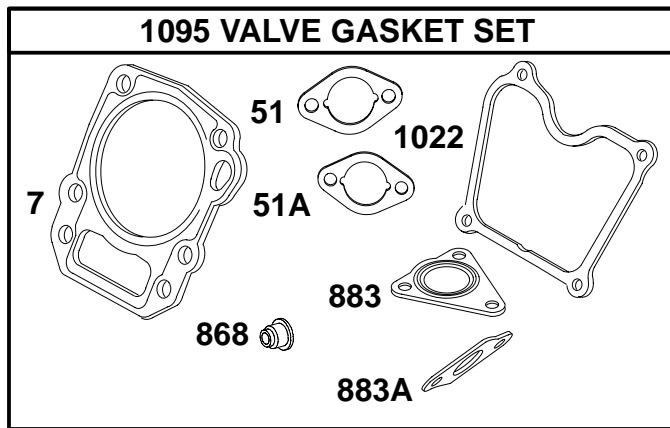

118400

REF. NO.	PART NO.	DESCRIPTION	REF. NO.	PART NO.	DESCRIPTION	REF. NO.	PART NO.	DESCRIPTION
3	★711139	Seal-Oil (Magneto Side)	142	●711322	Nozzle-Carburetor (Standard)	633	◆	Seal-Choke/Throttle Shaft (Sold in Kit Only)
7	△★711129	Gasket-Cylinder Head	147	●711315	Jet-Pilot	637	◆	Washer (Throttle Shaft, Sold in Kit Only)
12	★711174	Gasket-Crankcase	255	●710177	Bushing-Choke Shaft	691	★710055	Seal-Governor Shaft
20	★710031	Seal-Oil (PTO Side)	255A	●710179	Bushing-Choke Shaft	773	●710175	Retainer
51	★△710060	Gasket-Intake	276	◆711319	Washer-Sealing (Sold in Kit Only)	842	★710029	Seal-O-Ring (Dipstick Tube)
51A	★△710639	Gasket-Intake	315	★710072	Seal-O-Ring (Filter Bowl)	868	△711287	Seal-Valve
104	●710195	Pin-Float Hinge	358	715875	Gasket Set-Engine	883	△★711245	Gasket-Exhaust
105	●715868	Valve-Float Needle	464	★710069	Seal-O-Ring (Shut Off Valve)	883A	△★711244	Gasket-Exhaust
117	●711323	Jet-Main (Standard)	631	★711188	Washer (Oil Drain Plug)	977	715876	Gasket Set-Carburetor
121	715874	Kit-Carburetor Overhaul				987	●711324	Seal-Throttle Shaft
137	◆711318	Gasket-Float Bowl				1022	△★711112	Gasket-Rocker Cover
						1095	715877	Gasket Set-Valve

● Included in Carburetor Overhaul Kit-Ref. No. 121.
★ Included in Engine Gasket Set-Ref. No. 358.

◆ Included in Carburetor Gasket Set-Ref. No. 977.
△ Included in Valve Gasket Set-Ref. No. 1095.