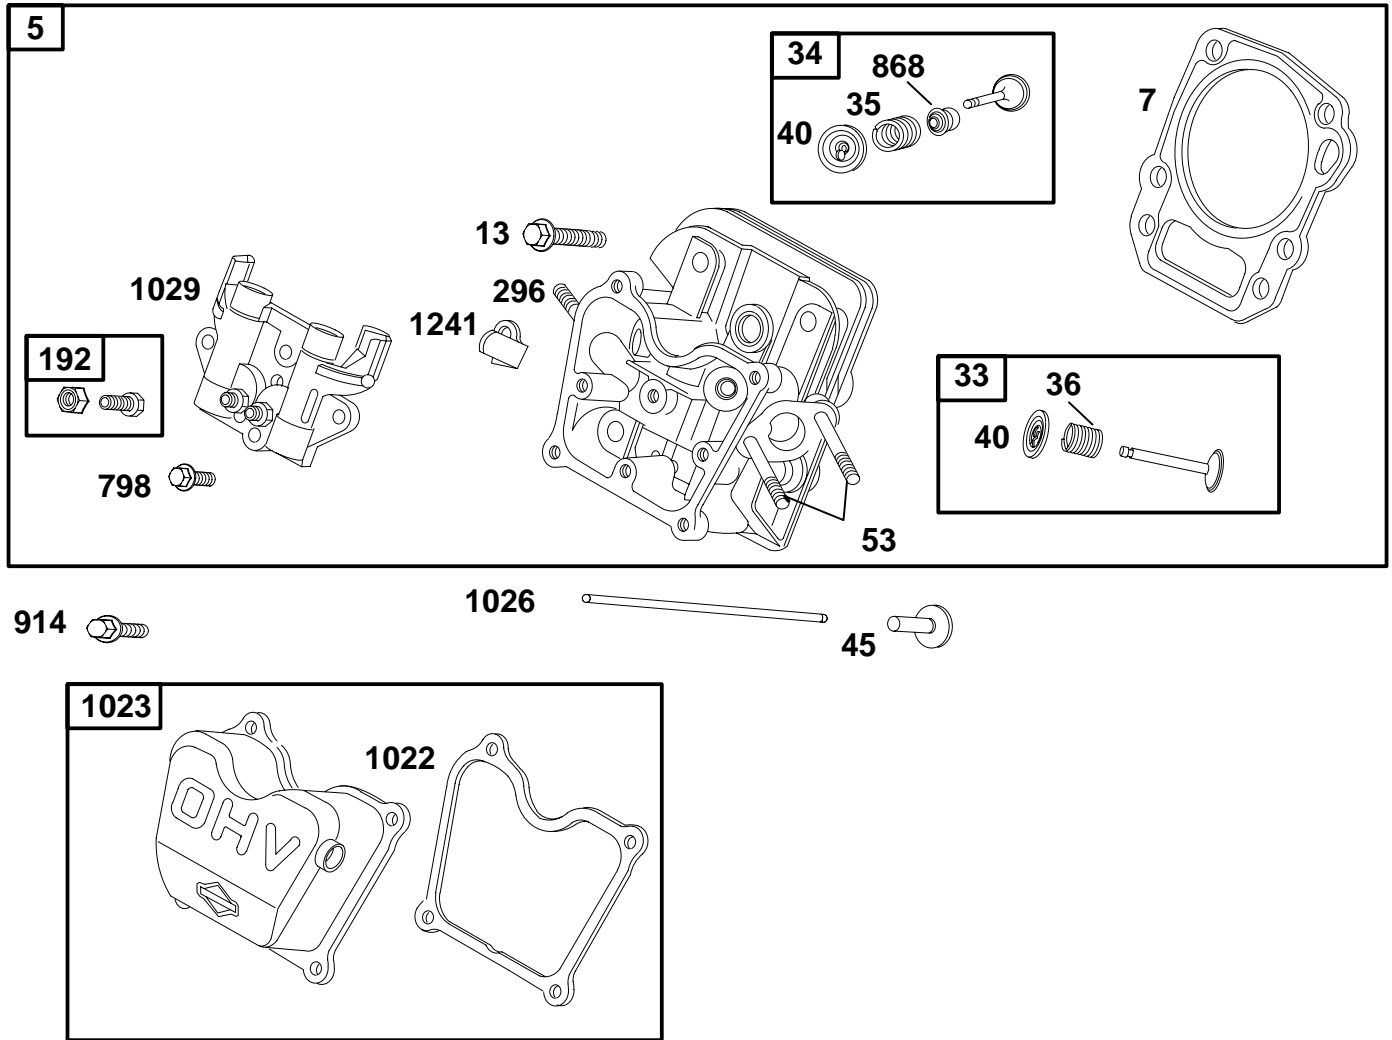

118400

REF. NO.	PART NO.	DESCRIPTION	REF. NO.	PART NO.	DESCRIPTION	REF. NO.	PART NO.	DESCRIPTION
5	715812	Head-Cylinder	40	711086	Retainer-Valve	868	Δ711287	Seal-Valve
7	Δ711129	Gasket-Cylinder Head	45	711173	Tappet-Valve	914	710057	Screw (Rocker Cover)
13	710020	Screw (Cylinder Head)	53	710148	Stud (Carburetor)	1022	Δ711112	Gasket-Rocker Cover
33	715846	Valve-Exhaust	192	715841	Adjuster-Rocker Arm	1023	715840	Cover-Rocker Arm
34	715845	Valve-Intake	296	710099	Stud (Muffler)	1026	711176	Rod-Push
35	711087	Spring-Valve (Intake)	798	710234	Screw (Rocker Arm)	1029	715814	Arm-Rocker
36	711087	Spring-Valve (Exhaust)				1241	711084	Plate-Valve Spring

- Included in Carburetor Overhaul Kit-Ref. No. 121.
- ★ Included in Engine Gasket Set-Ref. No. 358.

- Included in Carburetor Gasket Set-Ref. No. 977.
- Δ Included in Valve Gasket Set-Ref. No. 1095.