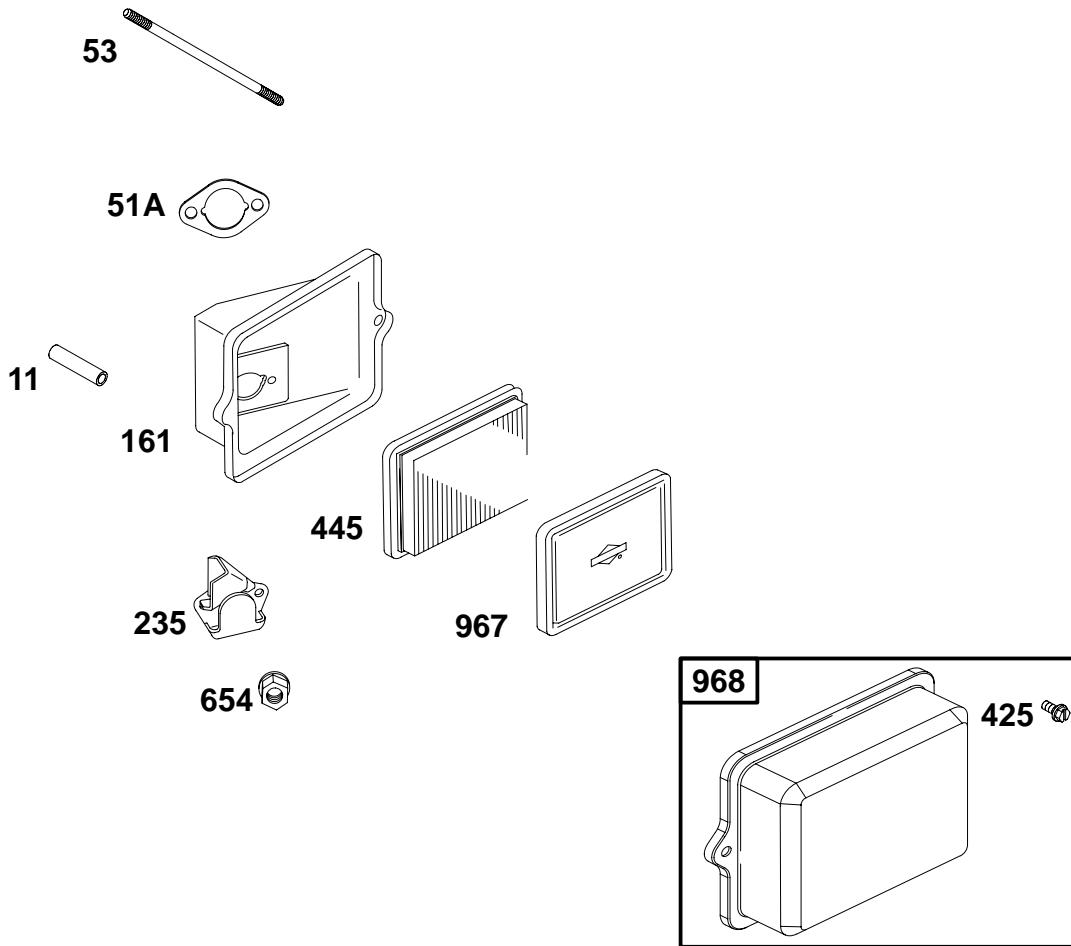

118400

REF. NO.	PART NO.	DESCRIPTION	REF. NO.	PART NO.	DESCRIPTION	REF. NO.	PART NO.	DESCRIPTION
11	710115	Tube-Breather (Cut To Required Length)	235	710522	Shield-Fuel Spray	967	491435	Filter-Pre Cleaner
51A	710639	Gasket-Intake	425	694515	Screw (Air Cleaner Cover)	968	692321	Cover-Air Cleaner
53	710148	Stud (Carburetor)	445	491588	Filter-Air Cleaner Cartridge			
161	711198	Base-Air Cleaner (Metal)	654	710068	Nut (Carburetor)			

● Included in Carburetor Overhaul Kit-Ref. No. 121.
★ Included in Engine Gasket Set-Ref. No. 358.

◆ Included in Carburetor Gasket Set-Ref. No. 977.
Δ Included in Valve Gasket Set-Ref. No. 1095.