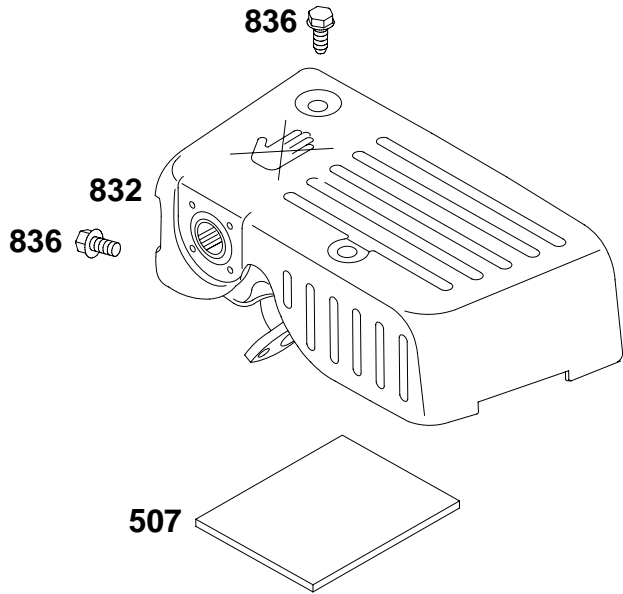

REF. NO.	PART NO.	DESCRIPTION	REF. NO.	PART NO.	DESCRIPTION	REF. NO.	PART NO.	DESCRIPTION
296	710099	Stud (Muffler)	303	715861	Elbow-Exhaust	883	Δ★711245	Gasket-Exhaust
298	710090	Locknut-Muffler/Elbow	507	711243	Insulator	883A	Δ★711244	Gasket-Exhaust
298A	710068	Locknut-Muffler/Elbow	832	711241	Guard-Muffler	883B	710082	Gasket-Exhaust
300	711239	Muffler	836	710074	Screw (Muffler Guard)			Used on Type No(s). 0061, 0116.

● Included in Carburetor Overhaul Kit-Ref. No. 121.
★ Included in Engine Gasket Set-Ref. No. 358.

◆ Included in Carburetor Gasket Set-Ref. No. 977.
Δ Included in Valve Gasket Set-Ref. No. 1095.