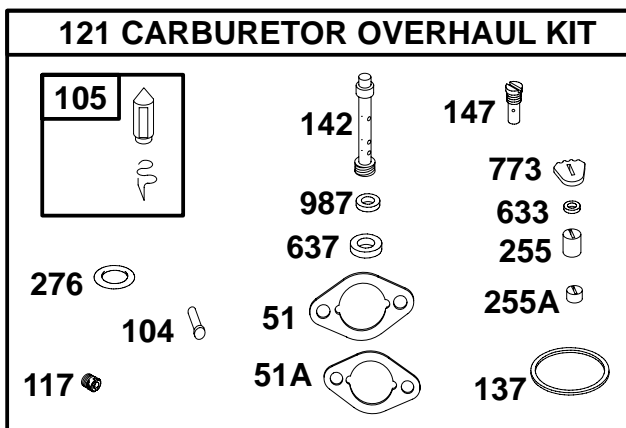

118400

REF. NO.	PART NO.	DESCRIPTION	REF. NO.	PART NO.	DESCRIPTION	REF. NO.	PART NO.	DESCRIPTION
3	★711139	Seal-Oil (Magneto Side)	142	●711322	Nozzle-Carburetor (Standard)	633	◆	Seal-Choke/Throttle Shaft (Sold in Kit Only)
7	△★711129	Gasket-Cylinder Head	147	●711315	Jet-Pilot	637	◆	Washer (Throttle Shaft, Sold in Kit Only)
12	★711174	Gasket-Crankcase	255	●710177	Bushing-Choke Shaft	691	★710055	Seal-Governor Shaft
20	★710031	Seal-Oil (PTO Side)	255A	●710179	Bushing-Choke Shaft	773	●710175	Retainer
51	★△710060	Gasket-Intake	276	◆711319	Washer-Sealing (Sold in Kit Only)	842	★710029	Seal-O-Ring (Dipstick Tube)
51A	★△710639	Gasket-Intake	315	★710072	Seal-O-Ring (Filter Bowl)	868	△711287	Seal-Valve
104	●710195	Pin-Float Hinge	358	715875	Gasket Set-Engine	883	△★711245	Gasket-Exhaust
105	●715868	Valve-Float Needle	464	★710069	Seal-O-Ring (Shut Off Valve)	883A	△★711244	Gasket-Exhaust
117	●711323	Jet-Main (Standard)	631	★711188	Washer (Oil Drain Plug)	977	715876	Gasket Set-Carburetor
121	715874	Kit-Carburetor Overhaul				987	●711324	Seal-Throttle Shaft
137	◆711318	Gasket-Float Bowl				1022	△★711112	Gasket-Rocker Cover
						1095	715877	Gasket Set-Valve

● Included in Carburetor Overhaul Kit-Ref. No. 121.
★ Included in Engine Gasket Set-Ref. No. 358.

◆ Included in Carburetor Gasket Set-Ref. No. 977.
△ Included in Valve Gasket Set-Ref. No. 1095.