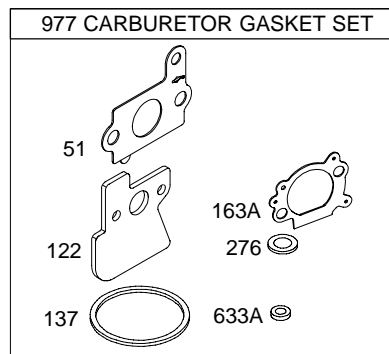

11C600

Illustrated Parts List

Model Series

11C600

TYPE NUMBERS
0100 through 0110.

TABLE OF CONTENTS

Air Cleaner	6
Blower Housing/Shrouds	7
Camshaft	2
Carburetor	4
Controls	5
Crankshaft	2
Cylinder	2
Cylinder Head	3
Engine Sump	2
Exhaust System	6
Flywheel	7
Flywheel Brake	5
Fuel Supply	4
Governor Spring	5
Ignition	5
Lubrication	2
Piston Group	2
Rewind Starter	7

11C600

Illustrations cover a range of engines. Parts shown without corresponding text may not be used on your specific engine.
 5051-2 Assemblies include all parts shown in frames. 06/30/2004

914

5051-3 *Illustrations cover a range of engines. Parts shown without corresponding text may not be used on your specific engine.* Assemblies include all parts shown in frames. 06/30/2004

11C600

Illustrations cover a range of engines. Parts shown without corresponding text may not be used on your specific engine.
 5051-4 Assemblies include all parts shown in frames. 06/30/2004

Illustrations cover a range of engines. Parts shown without corresponding text may not be used on your specific engine.
5051-5 Assemblies include all parts shown in frames. 06/30/2004