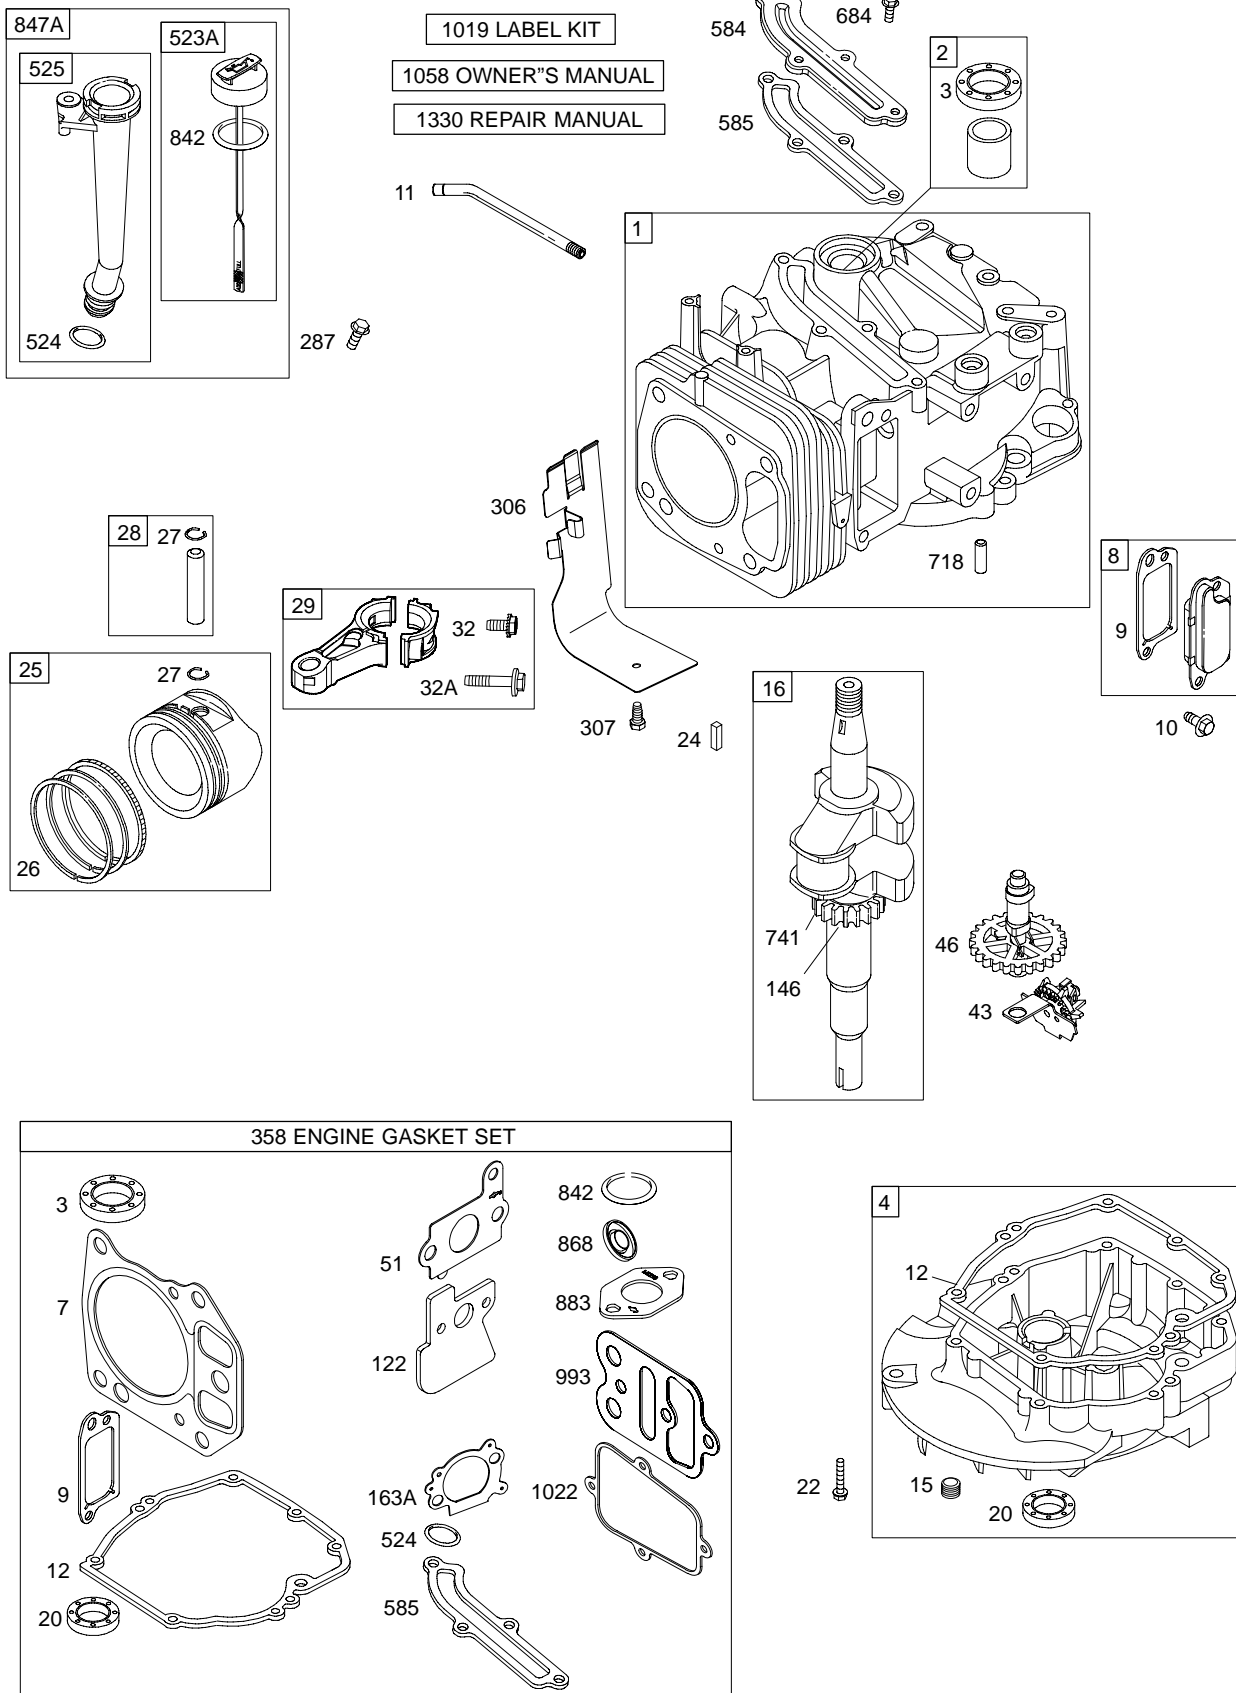

11C600

Illustrations cover a range of engines. Parts shown without corresponding text may not be used on your specific engine.
5051-2 Assemblies include all parts shown in frames. 06/30/2004