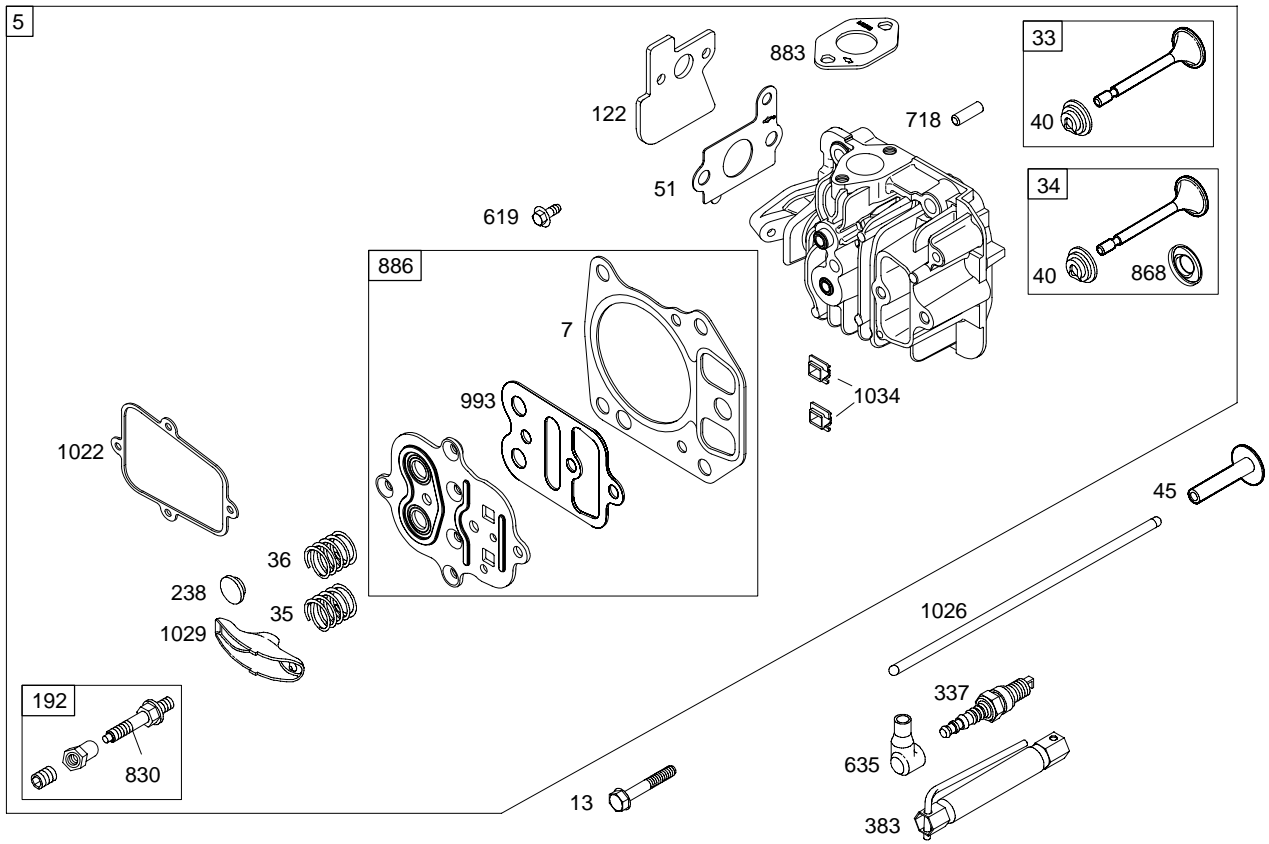

914

5051-3 *Illustrations cover a range of engines. Parts shown without corresponding text may not be used on your specific engine.* Assemblies include all parts shown in frames. 06/30/2004