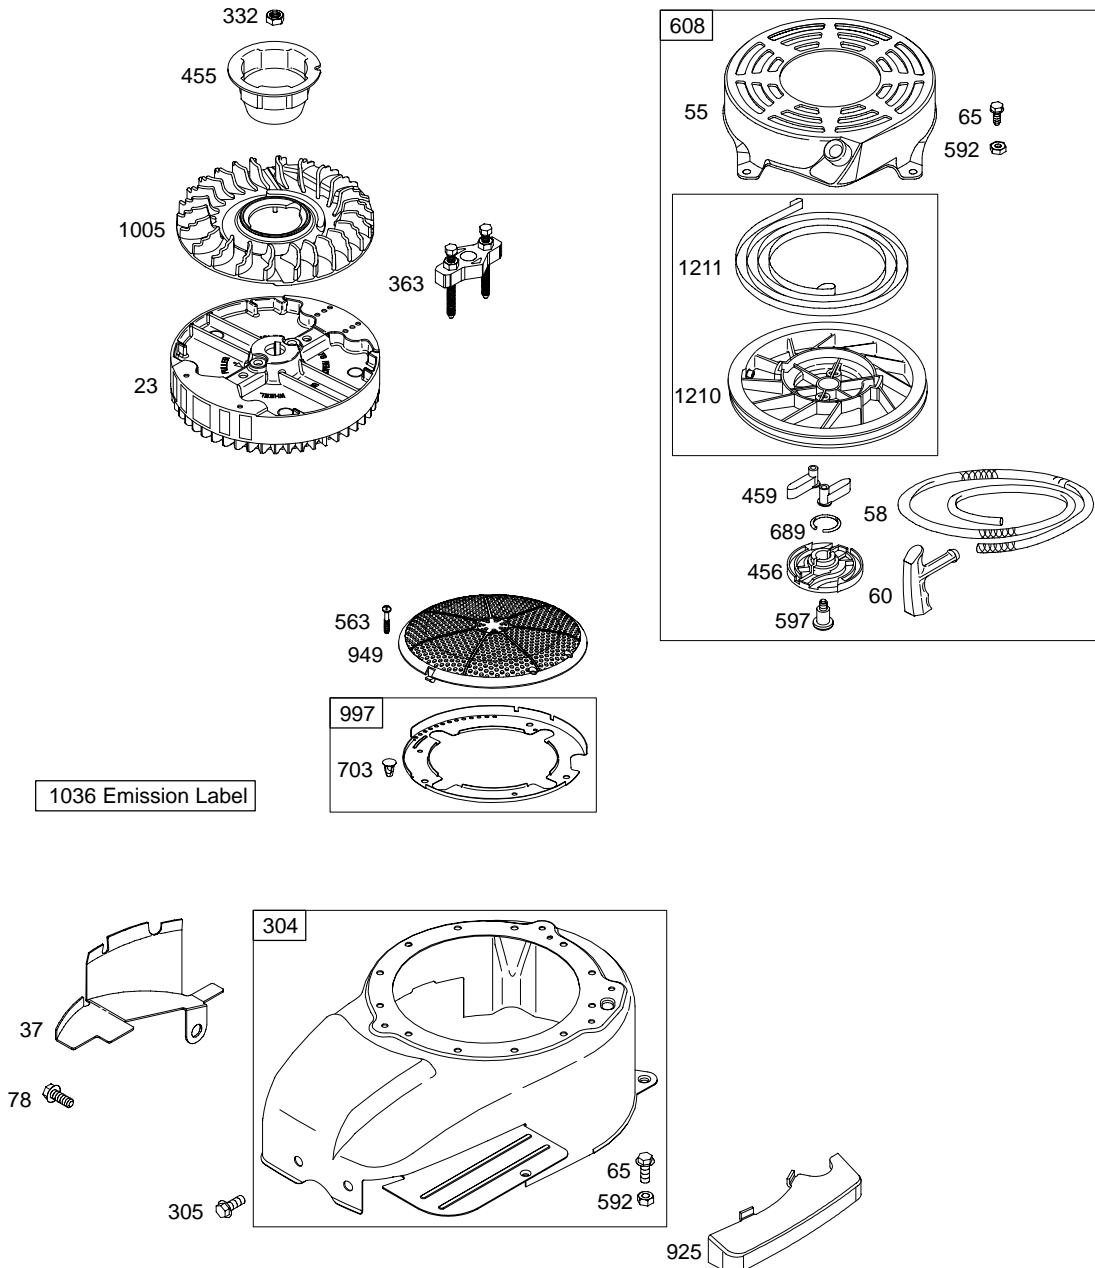

11C600

Illustrations cover a range of engines. Parts shown without corresponding text may not be used on your specific engine.

5051-6

Assemblies include all parts shown in frames.

06/30/2004

11C600

REF. NO.	PART NO.	DESCRIPTION	REF. NO.	PART NO.	DESCRIPTION	REF. NO.	PART NO.	DESCRIPTION
1	692670	Cylinder Assembly	26	790360	Ring Set (Standard) (Used After Code Date 04040400).	97	499682	Shaft-Throttle (Metal) Note
2	399269	Kit-Bushing/Seal (Magneto Side)						790121 Shaft-Throttle (Plastic)
3	★299819	Seal-Oil (Magneto Side)						104 ●691242 Pin-Float Hinge
4	493279	Sump-Engine				117	498981	Jet-Main (Standard) (Used After Code Date 03110600).
5	695276	Head-Cylinder						Note
7	★△695166	Gasket-Cylinder Head						498978 Jet-Main (Standard) (Used Before Code Date 03110700).
8	495786	Breather Assembly						
9	★272481	Gasket-Breather						
10	691125	Screw (Breather Assembly)						
11	499675	Tube-Breather						
12	★692232	Gasket-Crankcase						
13	691137	Screw (Cylinder Head)	27	691866	Lock-Piston Pin	118	497466	Jet-Main (High Altitude) (Used After Code Date 03110600).
15	691680	Plug-Oil Drain (Square Socket)	28	499423	Pin-Piston			Note
16	692676	Crankshaft	29	692671	Rod-Connecting			498975 Jet-Main (High Altitude) (Used Before Code Date 03110700).
20	★399781	Seal-Oil (PTO Side)	32	691664	Screw (Connecting Rod)			
22	691092	Screw (Crankcase Cover/Sump)	32A	695759	Screw (Connecting Rod)			
23	696569	Flywheel	33	499642	Valve-Exhaust	121	692703	Kit-Carburetor Overhaul
24	222698	Key-Flywheel	34	499641	Valve-Intake			
25	790359	Piston Assembly (Standard) (Used After Code Date 04040400).	35	691304	Spring-Valve (Intake)			
		Note	36	691304	Spring-Valve (Exhaust)	122★◆△692799		Spacer-Carburetor
		499429 Piston Assembly (Used Before Code Date 04040500). (Standard)	37	694086	Guard-Flywheel	125	694202	Carburetor
		499430 Piston Assembly (.010" Oversize)	40	692194	Retainer-Valve	127	●694468	Plug-Welch
		499431 Piston Assembly (.020" Oversize)	43	691997	Slinger-Governor/Oil	130	691203	Valve-Throttle Note
		499432 Piston Assembly (.030" Oversize)	45	690977	Tappet-Valve			696564 Valve-Throttle (Used With Plastic Throttle Shaft)
			46	694039	Camshaft	133	398187	Float-Carburetor
			51★◆△692799	Gasket-Intake	134	●398188	Kit-Needle/Seat	
			55	691421	Housing-Rewind Starter	137	●◆693981	Gasket-Float Bowl
			58	697316	Rope-Starter (Cut To Required- Length)	146	690979	Key-Timing
			60	281434	Grip-Starter Rope	163A★◆692667		Gasket-Air Cleaner
			65	690837	Screw (Rewind Starter)	187	691050	Line-Fuel (Cut To Required- Length)
			78	691108	Screw (Flywheel Guard)	188	691147	Screw (Control Bracket)
			95	691636	Screw (Throttle Valve)			