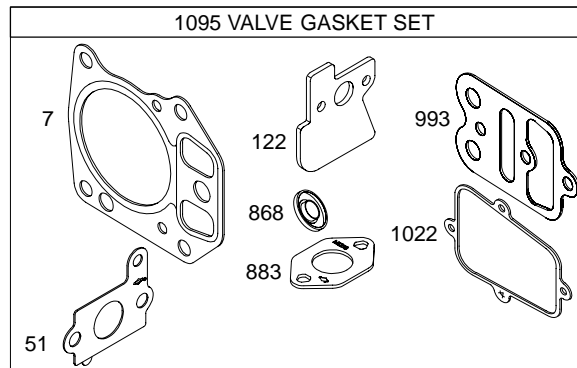

11C600

Illustrated Parts List

Model Series

11C600

TYPE NUMBERS
0100 through 0110.

TABLE OF CONTENTS

Air Cleaner	6
Blower Housing/Shrouds	7
Camshaft	2
Carburetor	4
Controls	5
Crankshaft	2
Cylinder	2
Cylinder Head	3
Engine Sump	2
Exhaust System	6
Flywheel	7
Flywheel Brake	5
Fuel Supply	4
Governor Spring	5
Ignition	5
Lubrication	2
Piston Group	2
Rewind Starter	7

11C600

Illustrations cover a range of engines. Parts shown without corresponding text may not be used on your specific engine.
 5051-2 Assemblies include all parts shown in frames. 06/30/2004

914

5051-3 *Illustrations cover a range of engines. Parts shown without corresponding text may not be used on your specific engine.* Assemblies include all parts shown in frames. 06/30/2004