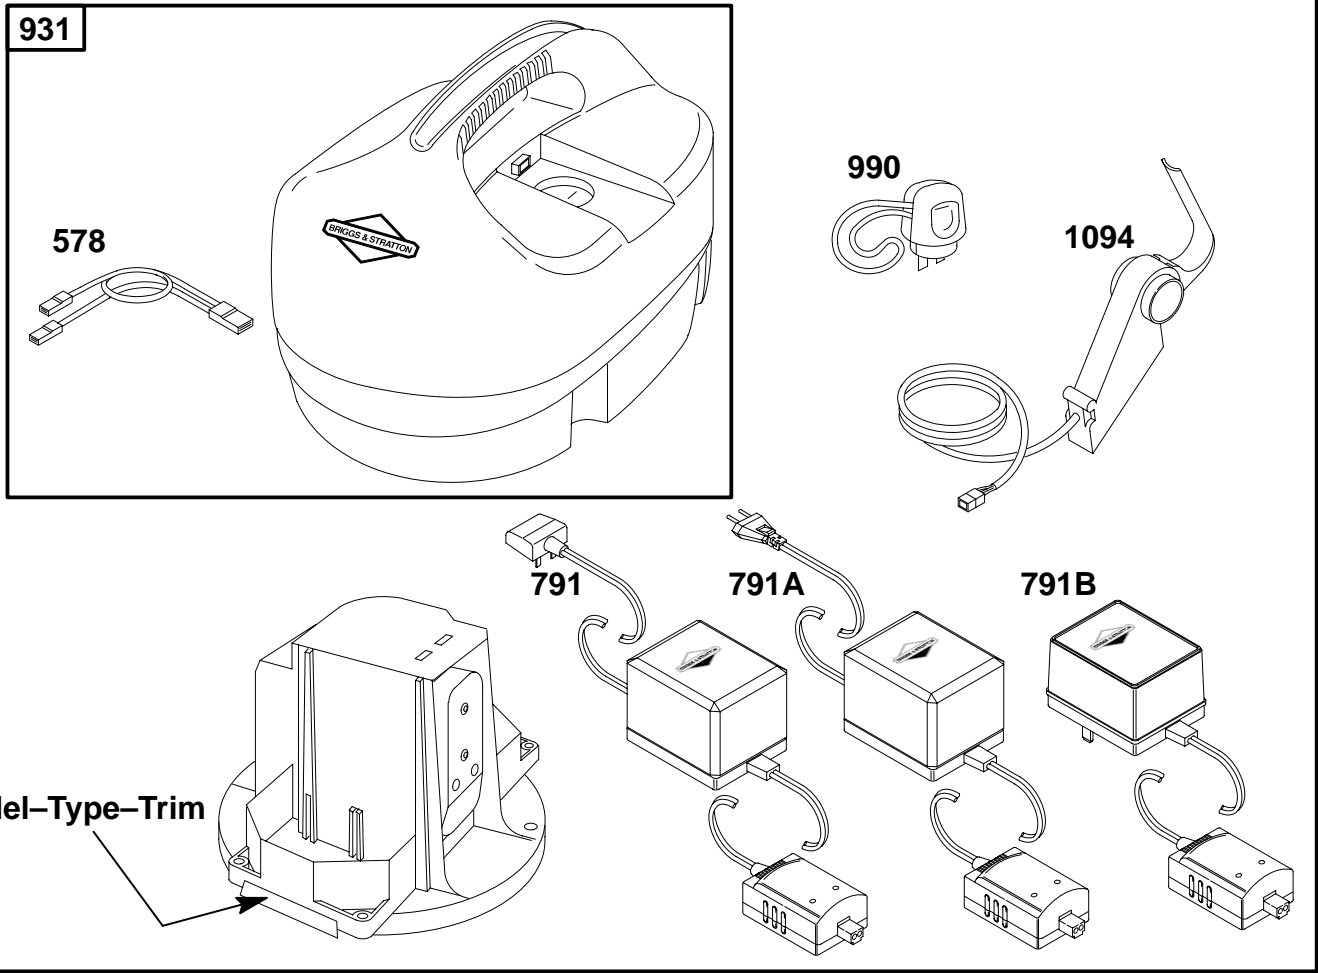

BE2011

1098

REF. NO.	PART NO.	DESCRIPTION	REF. NO.	PART NO.	DESCRIPTION	REF. NO.	PART NO.	DESCRIPTION
578	692964	Wire Assembly (Battery Charger)	791B	692962	Battery Charger (110 Volt)	1098		Power Head To Replace, Order the Model-Type-Trim Number located on the Power Head. (See Illustration)
791	498554	Battery Charger (240 Volt)	931	498638	Battery			
791A	692965	Battery Charger (220 Volt)	990	498166	Key Set			
			1094	498303	Control-Motor