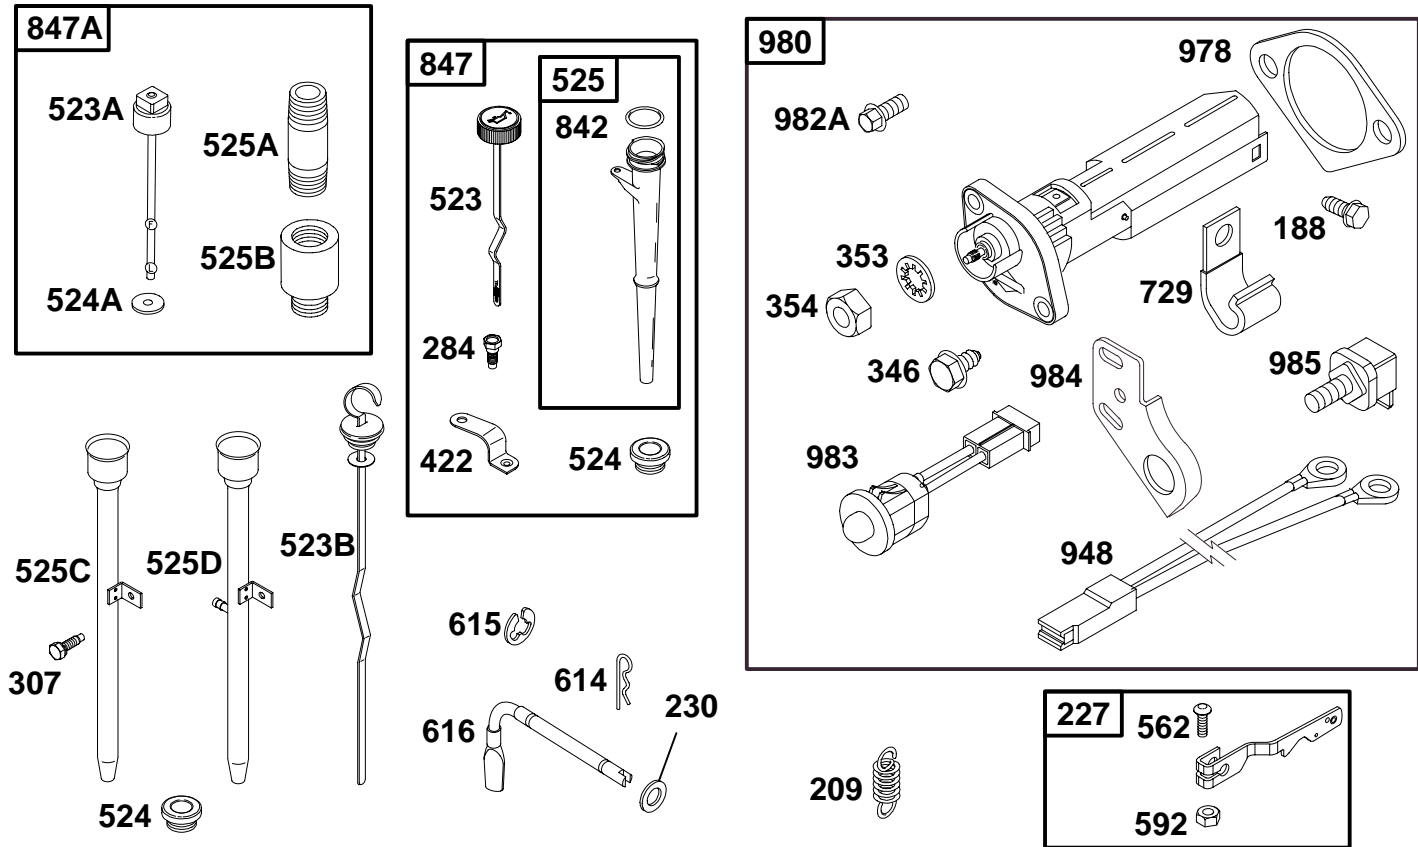

254400 to 254499

REF. NO.	PART NO.	DESCRIPTION	REF. NO.	PART NO.	DESCRIPTION	REF. NO.	PART NO.	DESCRIPTION
188	94627	Screw-Hex.			1572, 1578, 4003,	525A	91258	Tube-Oil Fill
209	260695	Spring-Governor			4004, 4006, 4007,	525B	394884	Adapter-Oil Fill
		Note			4010, 4012, 4023,	525C	496517	Tube-Oil Fill
		261129 Spring-Gov.			4026, 4032, 4033,	525D	491871	Tube-Oil Fill
		Used on Type No(s).			4034, 4035, 4036,			(For Fuel Pump
		0525, 0527, 0536.			4044, 4047, 4050,			Applications)
		261306 Spring-Gov.			4070, 4071, 5004,	562	92613	Bolt-Governor Lever
		Used on Type No(s).			5006, 5007, 5012,	592	231082	Nut-Hex.
		0505, 0508, 0510,			5026, 5035, 5036,	614	93306	Pin-Cotter
		0511, 0512, 0517,			5047, 5070, 5075.	615	93307	Retainer
		0519, 0520, 0521,	227	396775	Lever-Governor	616	231057	Crank-Governor
		0522, 0523, 0524,	230	94742	Washer-Flat	729	223528	Clip-Wire
		0526, 0528, 0529,	284	93886	Screw-Shoulder	842	271170	Seal-O-Ring
		0532, 0534, 0535,	307	94623	Screw-Hex.	847	497459	Dipstick/Tube
		0537, 0538, 0539,	346	93705	Screw-Hex.			Assembly
		0540, 0541, 0542,	353	92791	Washer-Lock	847A	493955	Dipstick/Tube
		0544, 0545, 0546,	354	90576	Nut-Hex.			Assembly
		0548, 0549, 0550,	422	225110	Bracket-Oil Fill	948	398661	Harness-Wiring
		0551, 0553, 0558,	523	497213	Dipstick	978	★271736	Gasket
		0559, 0560, 0562,	523A	297357	Dipstick	980	398182	Kit-OIL GARD®
		0563, 0566, 0567,	523B	490665	Dipstick	982A	94657	Screw-Hex.
		0568, 0570, 0572,	524	★281370	Seal-Fill Tube	983	398660	Light-Indicator
		0575, 0576, 0577,	524A	★65304	Gasket-Dipstick	984	223773	Bracket-Stop Switch
		0578, 1508, 1512,	525	495347	Tube-Oil Fill	985	398525	Insulator
		1526, 1559, 1560,						

★ Included in Gasket Set-Part No. 492653.
● Included in Carburetor Kit-Part No. 394989.

∅ Included in Valve Overhaul Gasket Set-Part No. 498537.