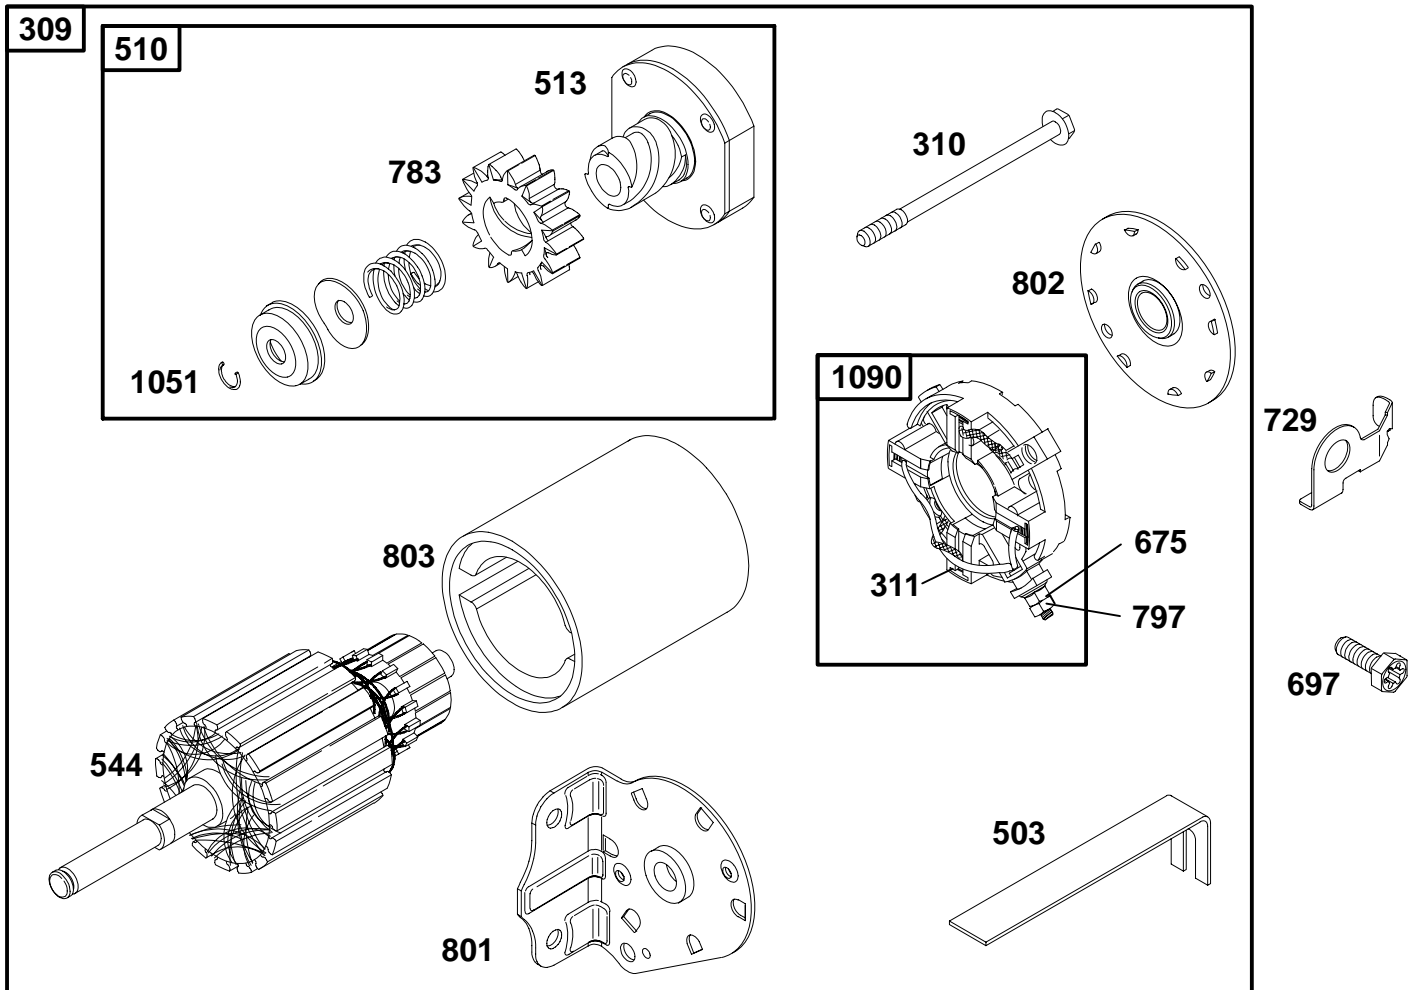

254400 to 254499

REF. NO.	PART NO.	DESCRIPTION	REF. NO.	PART NO.	DESCRIPTION	REF. NO.	PART NO.	DESCRIPTION
309	693054	Motor-Starter (3 5/8" Housing Lgth.)	311	497608	Brush Set	783	693059	Gear-Starter
		Note	503	806000	Strap-Starter	797	92278	Nut (Starter Terminal)
	499521	Motor-Starter (4 3/8" Housing Lgth.)	510	497606	Drive-Starter	801	497626	Cap-Drive
310	94003	Bolt (Starter Motor) (For 3 5/8" Housing Length)	513	398003	Clutch-Drive	802	497607	Cap-End
		Note	544	497603	Armature-Starter (3 5/8" Housing Length)	803	497604	Housing-Starter (3 5/8" Housing Length)
	95035	Bolt (Starter Motor) (For 4 3/8" Housing Length)	675	225137	Washer (Starter Motor)	1051	263080	Ring-Retaining
			697	94773	Screw (Starter Motor Mounting)	1090	497605	Retainer-Brush
			729	225170	Clip-Wire			

★ Included in Gasket Set-Part No. 492653.
● Included in Carburetor Kit-Part No. 394989.

∅ Included in Valve Overhaul Gasket Set-Part No. 498537.