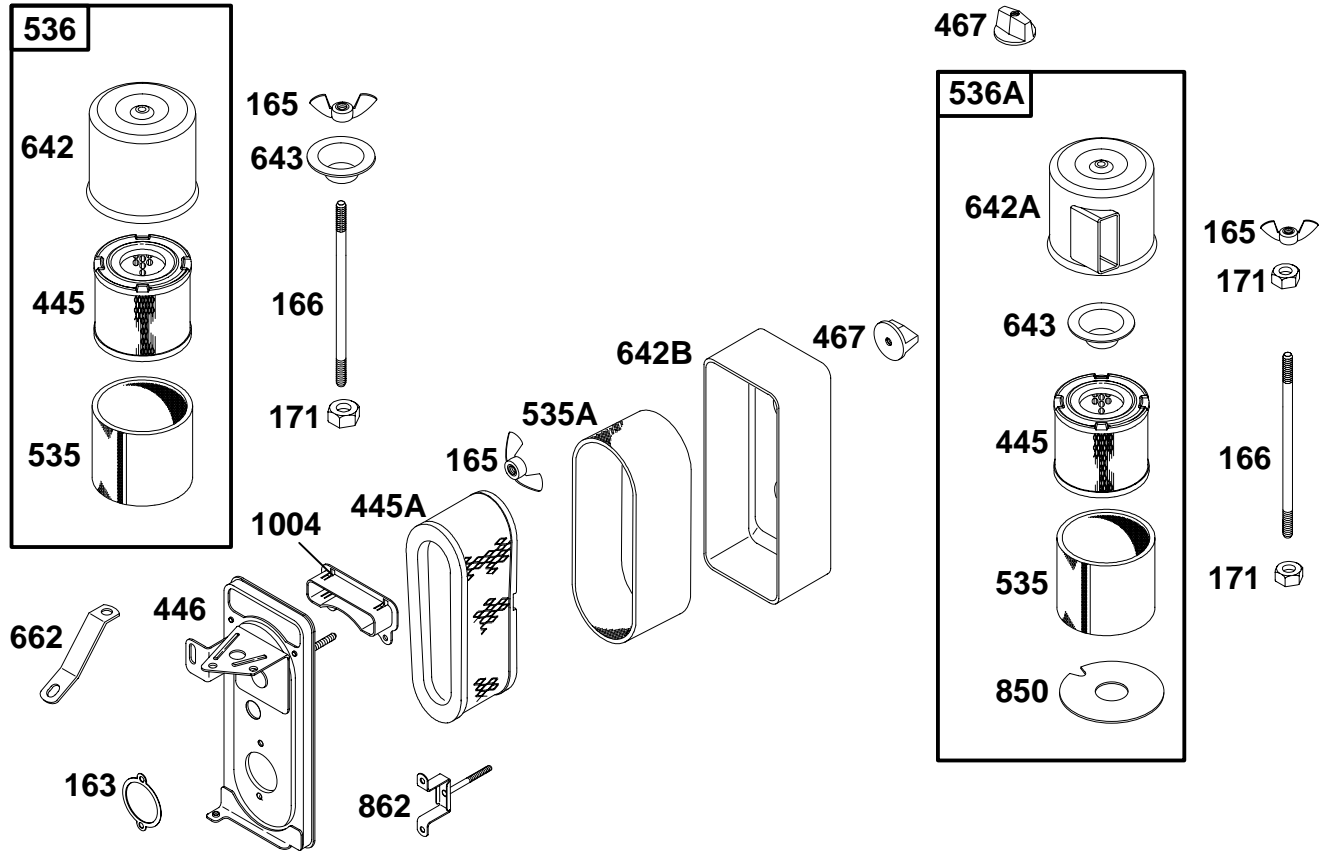

254400 to 254499

REF. NO.	PART NO.	DESCRIPTION	REF. NO.	PART NO.	DESCRIPTION	REF. NO.	PART NO.	DESCRIPTION
163	271910	Gasket–Air Cleaner	467	493903	Nut–Air Cleaner	642B	223751	Cover–Air Cleaner
165	94289	Nut–Wing	535	271794	Filter–Air	643	222272	Retainer–Air Filter
166	231727	Stud–Air Cleaner	535A	271939	Filter–Air	662	223820	Strap
171	92129	Nut–Hex.	536	391063	Cleaner–Air	850	★271793	Seal–Base
445	393957	Filter–Air	536A	399810	Cleaner–Air	862	490431	Strap–Cleaner Mounting
445A	399968	Filter–Air	642	224885	Cover–Air Cleaner	1004	280718	Duct–Air
446	490430	Base–Air Cleaner	642A	496093	Cover–Air Cleaner			

★ Included in Gasket Set–Part No. 492653.
● Included in Carburetor Kit–Part No. 394989.

∅ Included in Valve Overhaul Gasket Set–Part No. 498537.