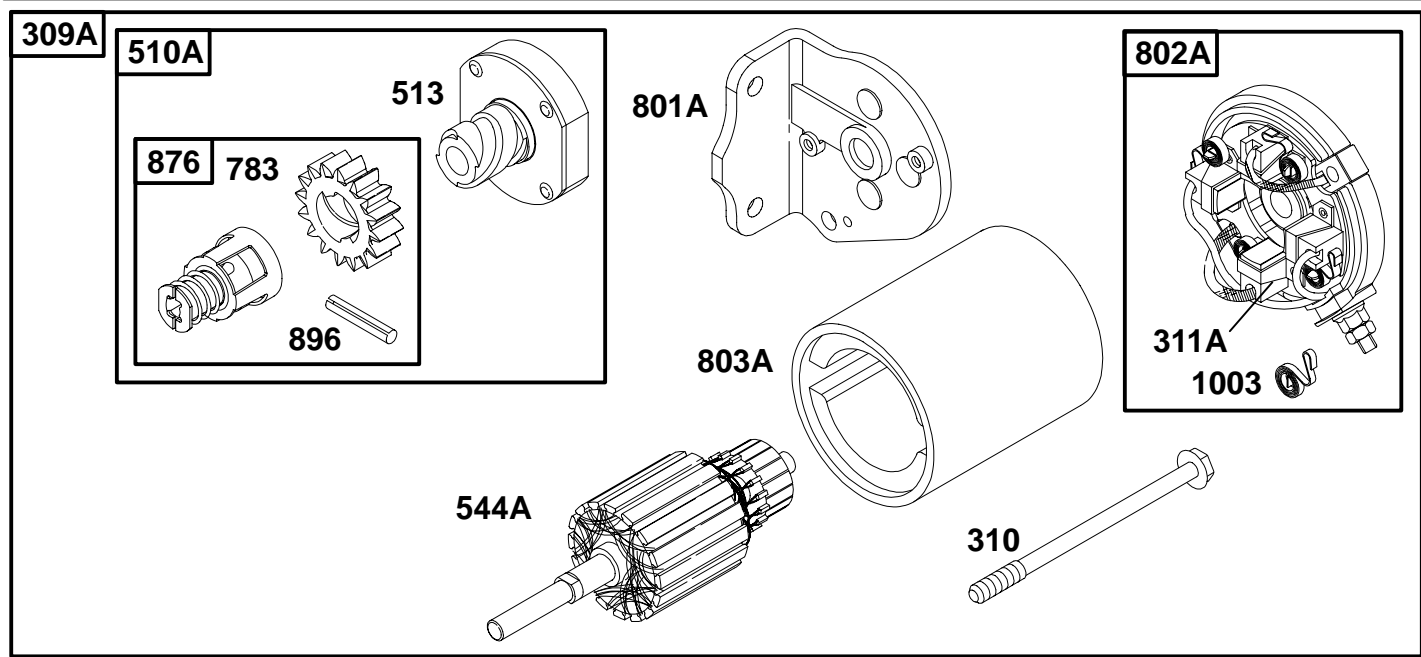

254400 to 254499

REF. NO.	PART NO.	DESCRIPTION	REF. NO.	PART NO.	DESCRIPTION	REF. NO.	PART NO.	DESCRIPTION
309A		For Replacement Starter Motor, See Ref 309, Previous Page.	544A	390837	Armature-Starter (Hsg. Length 3 5/8") Note 490309 Armature-Starter (Hsg. Length 4 9/16" And 4 3/8")	803A	398159	Housing-Starter (Hsg. Length 3 5/8") Note 398892 Hsg.-Starter (Hsg. Length 4 9/16") 494205 Hsg.-Starter (Hsg. Length 4 3/8")
310A	94003	Screw-Hex. (Length 3 5/8") Note 95035 Bolt (Starter Motor) (For 4 3/8" Housing Length)	697	94627	Screw (Starter Motor Mounting)	876	495877	Kit-Gear
311A	395538	Brush Set (Hsg. Length 3 5/8") Note 490311 Brush Set (Hsg. Length 4 9/16") 492020 Brush Set (Hsg. Length 3 15/32")	773	391462	Retainer-Clutch	896	94288	Pin-Drive Retainer (Copper)
510A	495878	Drive-Starter	783	693059	Gear-Starter	896A	94192	Pin-Drive Retainer (Black)
510B	391461	Drive-Starter	801A	394856	Cap-Drive	1003	490316	Spring-Brush (Hsg. Length 4 9/16")
513	398003	Clutch-Drive	802A	395537	Cap-End (Hsg. Length 3 5/8") Note 490310 Cap-End (Hsg. Length 4 9/16") 494988 Cap-End (Hsg. Length 4 3/8") 492022 Cap-End (Hsg. Length 3 15/32")			

★ Included in Gasket Set-Part No. 492653.
● Included in Carburetor Kit-Part No. 394989.

∅ Included in Valve Overhaul Gasket Set-Part No. 498537.