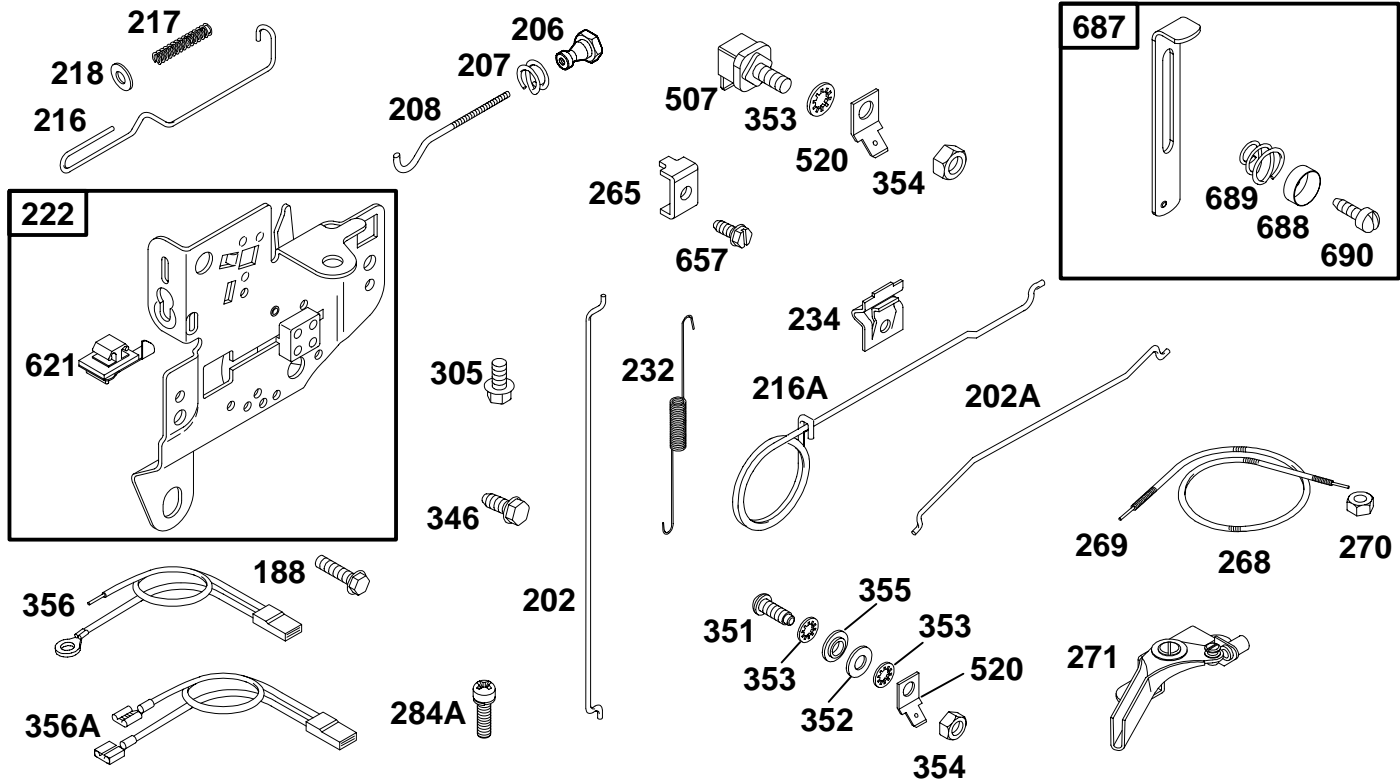

254400 to 254499

REF. NO.	PART NO.	DESCRIPTION	REF. NO.	PART NO.	DESCRIPTION	REF. NO.	PART NO.	DESCRIPTION
188	94627	Screw-Hex.	207	26855	Spring-Control Rod	269	26633	Wire-Control (78" Long Cut to Required Length)
202	261236	Link-Mechanical Governor	208	261959	Rod-Governor Control	270	63426	Locknut-Casing
		Note	216	262027	Link-Choke	271	290568	Lever-Control
		260478 Spring-Link Used on Type No(s). 0505, 0510, 0511, 0516, 0519, 0520, 0521, 0522, 0523, 0524, 0534, 0536, 0537, 0539, 0540, 0541, 0542, 0544, 0545, 0548, 0558, 0559, 0560, 0562, 0563, 0566, 0567, 0568, 0570, 0572, 0575, 0576, 0577, 0578, 4003, 4004, 4006, 4007, 4010, 4023, 4026, 4032, 4033, 4034, 4035, 4047, 4070, 4071.	216A	261511	Rod-Choke	284A	94271	Screw-Phillips
202A	262307	Link-Mechanical Governor Used on Type No(s). 0528, 0529.	217	261119	Spring-Link	305	94786	Screw-Hex.
206	231266	Nut	218	222352	Washer	346	93705	Screw-Hex.
			222	399152	Bracket-Control (Manual Choke)	351	93735	Screw-Slotted
					Note	352	66068	Washer-Fiber
					399153 Bracket-Control (Choke A Matic®) Used on Type No(s). 0535, 4012, 4022.	353	92791	Washer-Lock
			232	260478	Spring-Link Used on Type No(s). 0528, 0529.	354	90576	Nut-Hex.
			234	221372	Clip-Rod	355	66554	Washer-Fiber
			265	221535	Clamp-Casing	356	398808	Wire-Stop
			268	65616	Casing-Wire (72" Long Cut to Required Length)	356A	491391	Wire-Stop
						507	398525	Insulator
						520	93722	Terminal
						621	396847	Switch-Stop
						657	93496	Screw-Slotted Hex.
						687	390701	Slide-Control
						688	221766	Cap-Spring
						689	260847	Spring-Friction
						690	90746	Screw-Slotted

★ Included in Gasket Set-Part No. 492653.
● Included in Carburetor Kit-Part No. 394989.

∅ Included in Valve Overhaul Gasket Set-Part No. 498537.