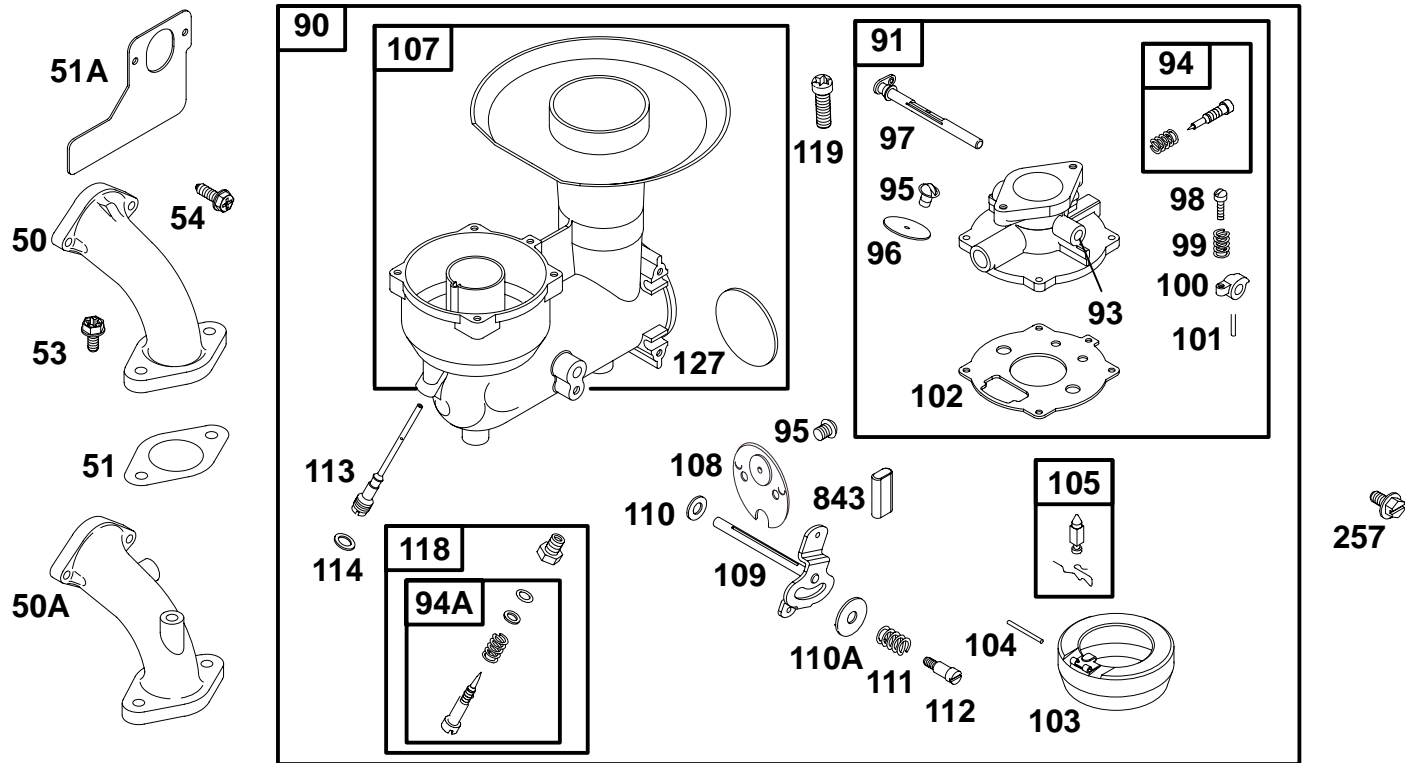

254400 to 254499

REF. NO.	PART NO.	DESCRIPTION	REF. NO.	PART NO.	DESCRIPTION	REF. NO.	PART NO.	DESCRIPTION
50	212301	Manifold-Intake	91	391833	Body Assembly-Upper	105	●394681	Valve-Needle
50A	213208	Manifold-Intake						Note
51	★●270267	Gasket-Intake						394682 Valve-Needle
51A	★●498869	Gasket-Carburetor Mounting						Includes Brass Seat
53	94616	Screw-Torx® Hex.						394683 Valve-Needle
54	93208	Screw-Phillips						For Fuel Pump Applications
90	392587	Carburetor (Manual Choke)				107	391829	Body Assy.-Lower
		Note				108	391836	Valve-Choke
		391831 Carburetor				109	391583	Shaft-Choke
		Used on Type No(s).						Note
		0535, 4012, 4022, 5012.	93	23108	Bushing-Throttle Shaft			396699 Shaft-Choke
		392033 Carburetor	94	●292681	Valve-Idle Adjust			Used on Type No(s).
		Used on Type No(s).	94A	394033	Valve-Idle Adjust			0535, 4012, 4022, 5012.
		0507, 0516, 0543, 0546, 0552, 0568, 0569, 0571, 1571, 4017, 4050, 5015, 5017, 5070.	95	93499	Screw-Choke Throttle	110	222712	Washer
			96	221939	Valve-Throttle	110A	224026	Washer
			97	391596	Shaft-Throttle	111	26155	Spring-Friction
			98	91920	Screw-Slotted	112	23123	Screw-Shoulder
			99	26157	Spring-Friction	113	●394730	Nozzle-Carburetor
			100	212904	Stop-Throttle	114	●68667	Gasket-Nozzle
			101	93043	Pin-Throttle Lever	118	●99525	Valve-Hi Speed
			102	●270268	Gasket-Carburetor Body	119	94152	Screw-Torx® Hex.
			103	298514	Float-Carburetor	127	●221747	Plug-Welch
			104	●230896	Pin-Float Hinge	257	93543	Screw-Hex.
						843	280149	Sleeve-Lever

★ Included in Gasket Set-Part No. 492653.
● Included in Carburetor Kit-Part No. 394989.

∅ Included in Valve Overhaul Gasket Set-Part No. 498537.