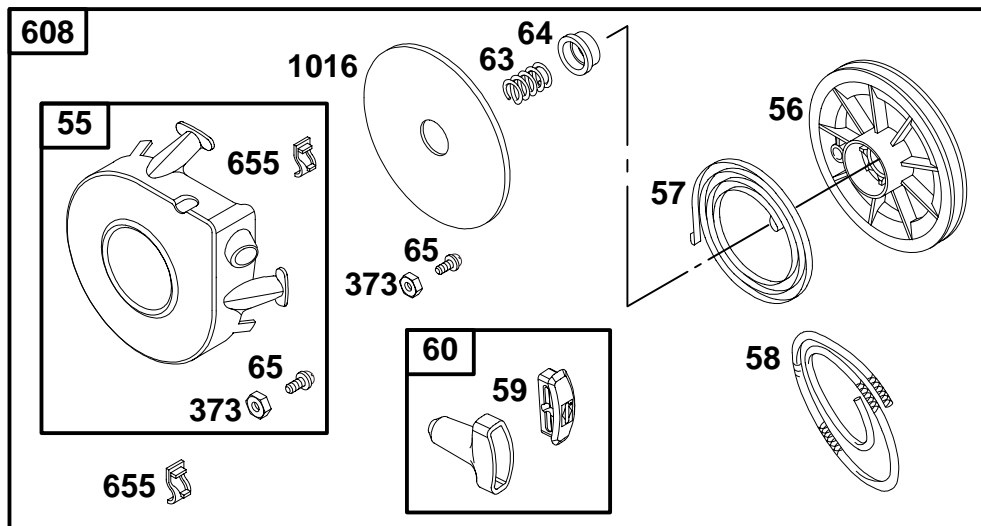

★ Included in Gasket Set-Part No. 492653.
● Included in Carburetor Kit-Part No. 394989.

∅ Included in Valve Overhaul Gasket Set-Part No. 498537.

254400 to 254499

75

REF. NO.	PART NO.	DESCRIPTION	REF. NO.	PART NO.	DESCRIPTION	REF. NO.	PART NO.	DESCRIPTION
73	221796	Screen-Rotating	78	94626	Screw-Phillips	332	92284	Nut-Flwheel
73A	224517	Screen-Rotating	85	91386	Screw-Hex.	334	94928	Screw-Shoulder
73B	222754	Screen-Rotating	189	90366	Washer-Lock	455	222561	Cup-Flywheel
73C	496084	Screen-Rotating	321	212159	Fan-Booster	518	69932	Rope-Starter
75	224061	Washer	325	280457	Pulley-Starter			

★ Included in Gasket Set-Part No. 492653.
 ● Included in Carburetor Kit-Part No. 394989.

∅ Included in Valve Overhaul Gasket Set-Part No. 498537.

REF. NO.	PART NO.	DESCRIPTION	REF. NO.	PART NO.	DESCRIPTION	REF. NO.	PART NO.	DESCRIPTION
55	393576	Housing-Rewind Starter	59	490653	Insert-Grip	373	92987	Nut-Hex.
56	295871	Pulley-Starter (Includes 63" Rope)	59A	230228	Pin-Starter Grip	608	390391	Starter-Rewind
57	490179	Spring-Rewind Starter	60	490652	Grip-Starter Rope	655	222598	Anchor-Spring
58	66894	Rope-Starter (63" Long)	63	260414	Spring-Ratchet	949	280685	Guard-Rewind
			64	281204	Adapter-Spring	949A	397530	Screen-Debris
			65	94683	Screw-Hex.	954	223379	Bracket-Mounting
			65A	94018	Screw-Hex.	1016	490817	Spacer