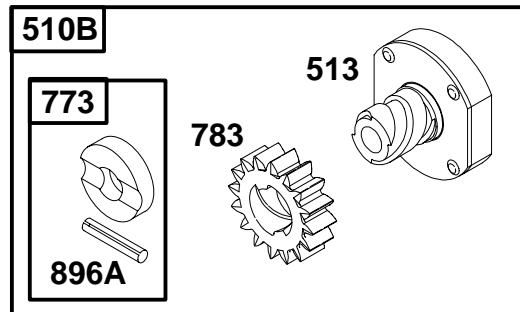

254400 to 254499

REF. NO.	PART NO.	DESCRIPTION	REF. NO.	PART NO.	DESCRIPTION	REF. NO.	PART NO.	DESCRIPTION
309A		For Replacement Starter Motor, See Ref 309, Previous Page.	544A	390837	Armature-Starter (Hsg. Length 3 5/8") Note 490309 Armature-Starter (Hsg. Length 4 9/16" And 4 3/8")	803A	398159	Housing-Starter (Hsg. Length 3 5/8") Note 398892 Hsg.-Starter (Hsg. Length 4 9/16") 494205 Hsg.-Starter (Hsg. Length 4 3/8")
310A	94003	Screw-Hex. (Length 3 5/8") Note 95035 Bolt (Starter Motor) (For 4 3/8" Housing Length)	697	94627	Screw (Starter Motor Mounting)	876	495877	Kit-Gear
311A	395538	Brush Set (Hsg. Length 3 5/8") Note 490311 Brush Set (Hsg. Length 4 9/16") 492020 Brush Set (Hsg. Length 3 15/32")	773	391462	Retainer-Clutch	896	94288	Pin-Drive Retainer (Copper)
510A	495878	Drive-Starter	783	693059	Gear-Starter	896A	94192	Pin-Drive Retainer (Black)
510B	391461	Drive-Starter	801A	394856	Cap-Drive	1003	490316	Spring-Brush (Hsg. Length 4 9/16")
513	398003	Clutch-Drive	802A	395537	Cap-End (Hsg. Length 3 5/8") Note 490310 Cap-End (Hsg. Length 4 9/16") 494988 Cap-End (Hsg. Length 4 3/8") 492022 Cap-End (Hsg. Length 3 15/32")			

★ Included in Gasket Set-Part No. 492653.
● Included in Carburetor Kit-Part No. 394989.

∅ Included in Valve Overhaul Gasket Set-Part No. 498537.