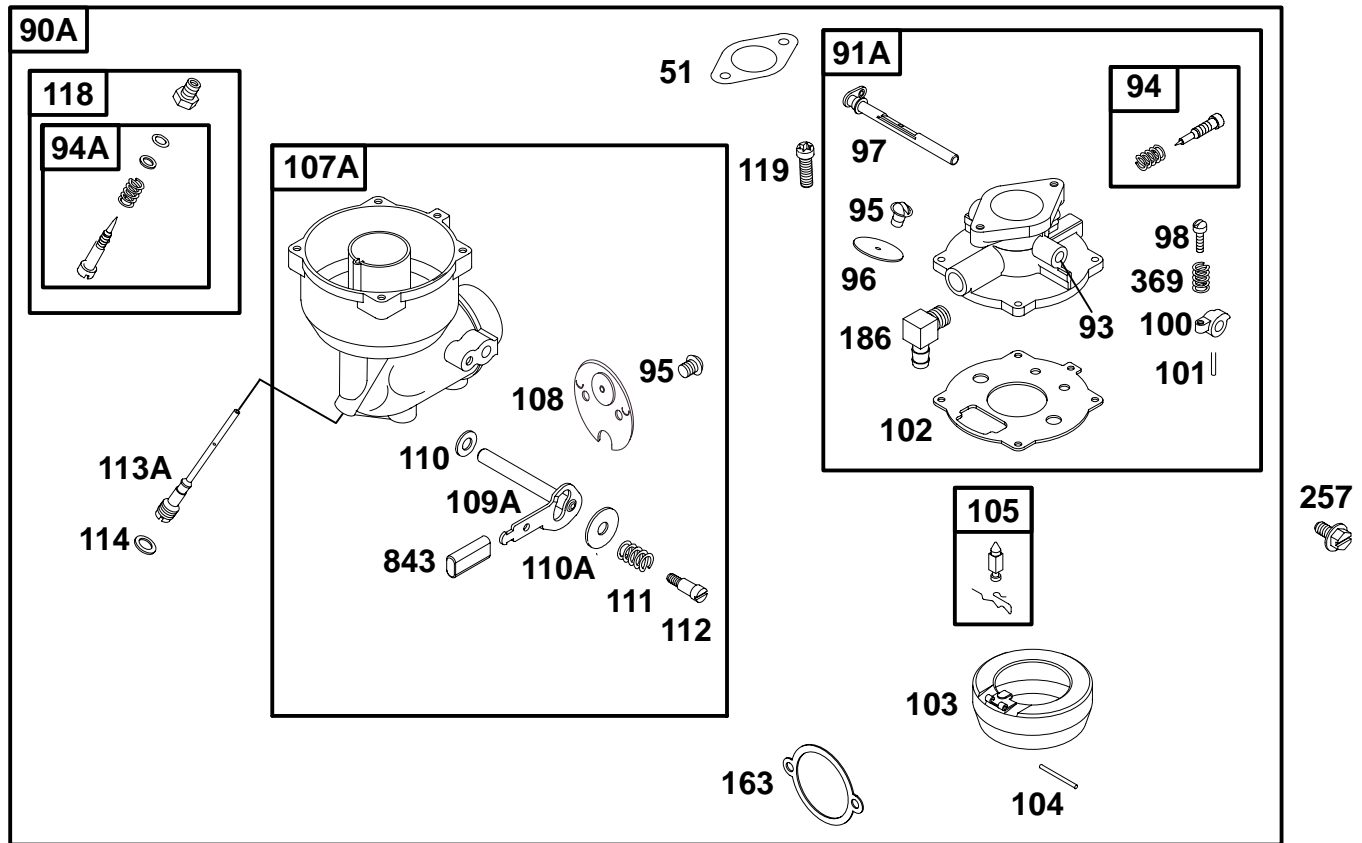

REF. NO.	PART NO.	DESCRIPTION	REF. NO.	PART NO.	DESCRIPTION	REF. NO.	PART NO.	DESCRIPTION
51	★●270267	Gasket-Intake	103	298514	Float-Carburetor	110A	224026	Washer
90A	491525	Carburetor	104	●230896	Pin-Float Hinge	111	26155	Spring-Friction
91A	491527	Body Assembly-Upper	105	●394681	Valve-Needle	112	23123	Screw-Shoulder
93	23108	Bushing-Throttle Shaft	Note			113A	490493	Nozzle-Carburetor
94	●292681	Valve-Idle Adjust	394682 Valve-Needle			114	●68667	Gasket-Nozzle
94A	394033	Valve-Idle Adjust	Includes Brass Seat			118	●99525	Valve-High Speed
95	93499	Screw-Choke Throttle	394683 Valve-Needle			119	94152	Screw-Torx®Hex.
96	221939	Valve-Throttle	For Fuel Pump			163	271910	Gasket-Air Cleaner
97	391596	Shaft-Throttle	Applications			186	67218	Connector-Hose
98	91920	Screw-Slotted	107A	490422	Body Assembly-Lower	257	93543	Screw-Hex.
100	212904	Stop-Throttle	108	391836	Valve-Choke	369	26157	Spring-Friction
101	93043	Pin-Shaft	109A	490068	Shaft-Choke	843	280149	Sleeve-Lever
102	●270268	Gasket-Carburetor Body	110	222712	Washer			

★ Included in Gasket Set-Part No. 492653.
● Included in Carburetor Kit-Part No. 394989.

∅ Included in Valve Overhaul Gasket Set-Part No. 498537.