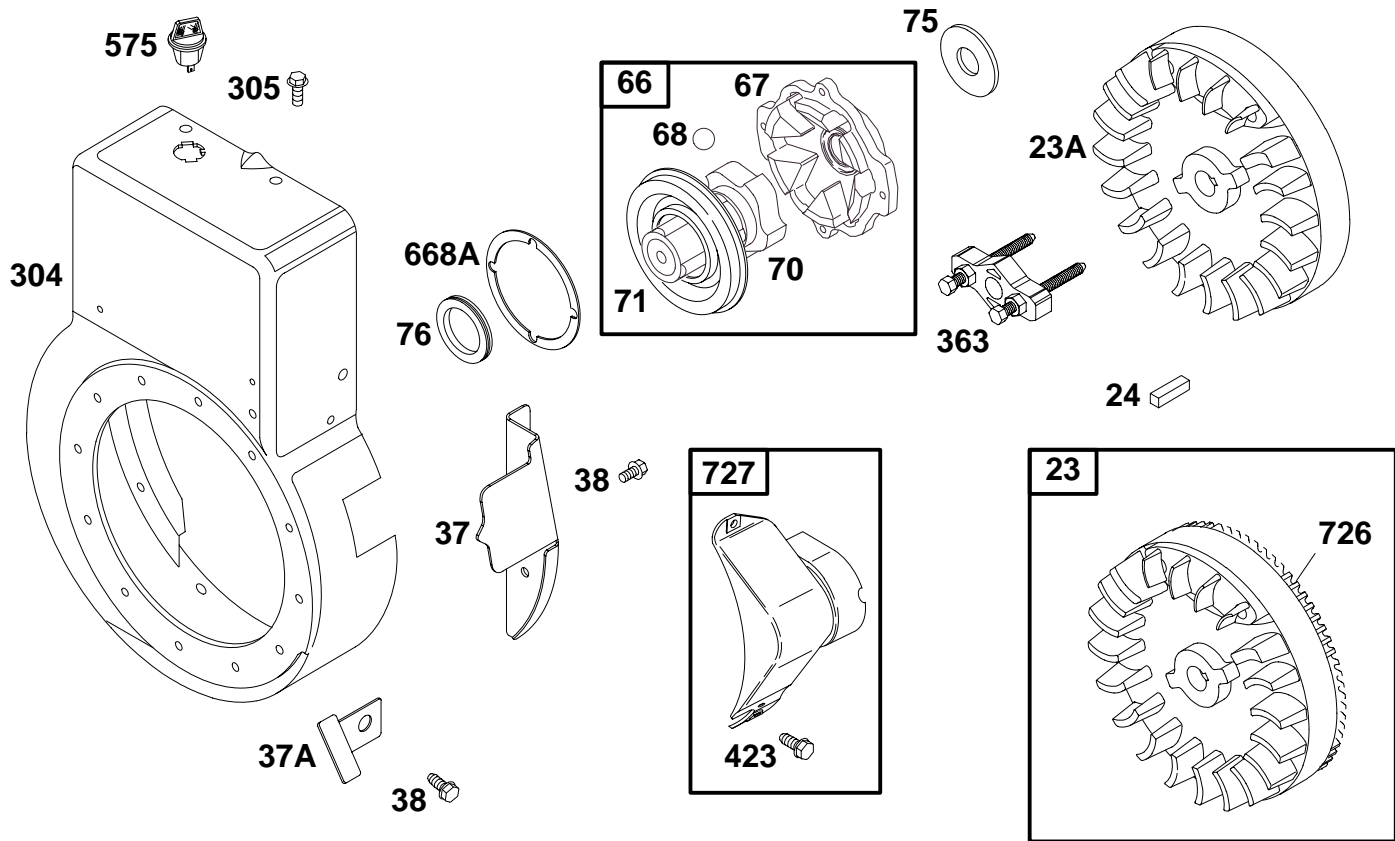

254400 to 254499

REF. NO.	PART NO.	DESCRIPTION	REF. NO.	PART NO.	DESCRIPTION	REF. NO.	PART NO.	DESCRIPTION
23	498911	Flywheel	37	224886	Guard-Flywheel	304	398595	Housing-Blower
		Note	37A	221968	Guard-Flywheel	305	94786	Screw-Hex.
		391988 Flywheel	38	94811	Screw-Hex.	363	19203	Puller-Flywheel
		(Used Before Code	66	399671	Clutch-Starter	423	94073	Screw-Shoulder
		Date 96062400).	67	394897	Housing-Clutch	575	396691	Switch-Rotary
23A	498896	Flywheel	68	63770	Ball-Clutch	668A	225124	Spacer
		Note	70	298799	Ratchet-Clutch	726	392134	Gear-Ring
		392157 Flywheel	71	394506	Cover-Ratchet			(Includes Mounting
		(Used Before Code	75	224061	Washer			Parts)
		Date 96062400).	76	68238	Seal	727	395405	Cover-Starter Drive
24	222698	Key-Flywheel						

★ Included in Gasket Set-Part No. 492653.
● Included in Carburetor Kit-Part No. 394989.

∅ Included in Valve Overhaul Gasket Set-Part No. 498537.