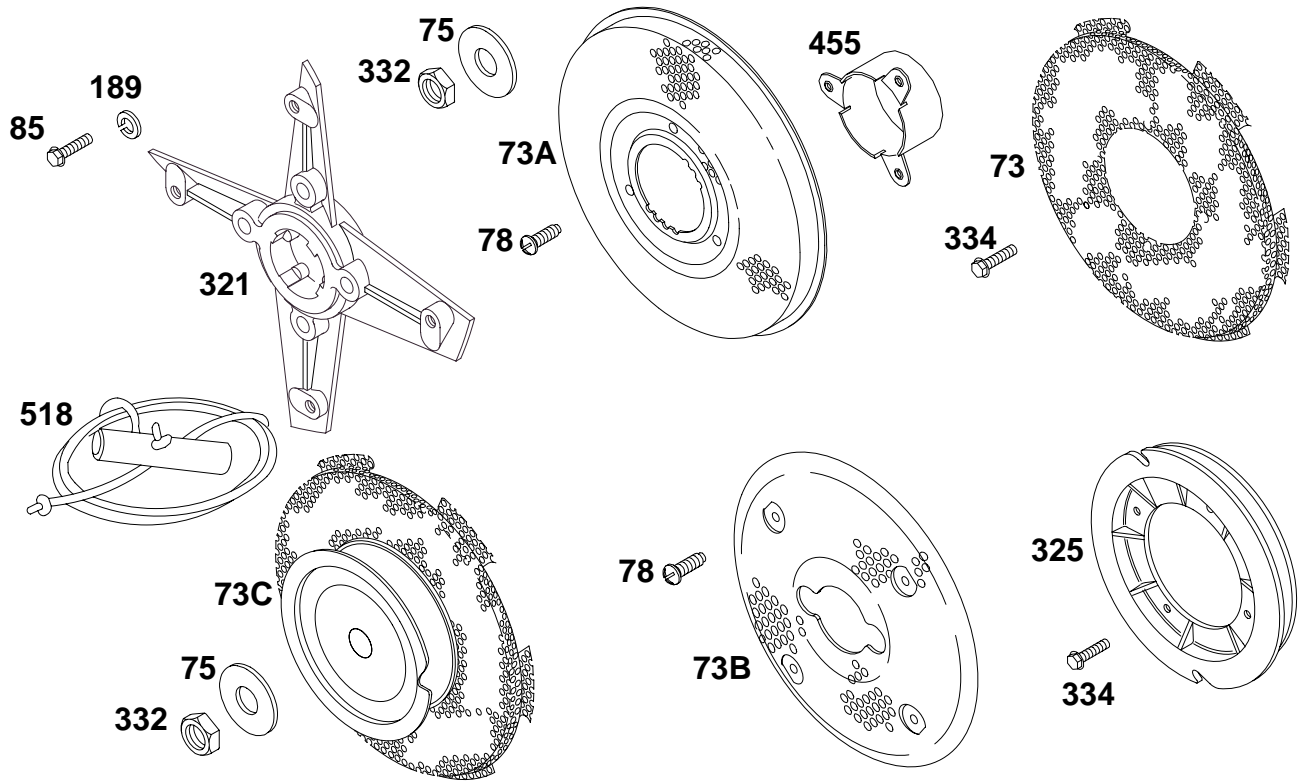

254400 to 254499

75

REF. NO.	PART NO.	DESCRIPTION	REF. NO.	PART NO.	DESCRIPTION	REF. NO.	PART NO.	DESCRIPTION
73	221796	Screen-Rotating	78	94626	Screw-Phillips	332	92284	Nut-Flwheel
73A	224517	Screen-Rotating	85	91386	Screw-Hex.	334	94928	Screw-Shoulder
73B	222754	Screen-Rotating	189	90366	Washer-Lock	455	222561	Cup-Flywheel
73C	496084	Screen-Rotating	321	212159	Fan-Booster	518	69932	Rope-Starter
75	224061	Washer	325	280457	Pulley-Starter			

★ Included in Gasket Set-Part No. 492653.
● Included in Carburetor Kit-Part No. 394989.

∅ Included in Valve Overhaul Gasket Set-Part No. 498537.