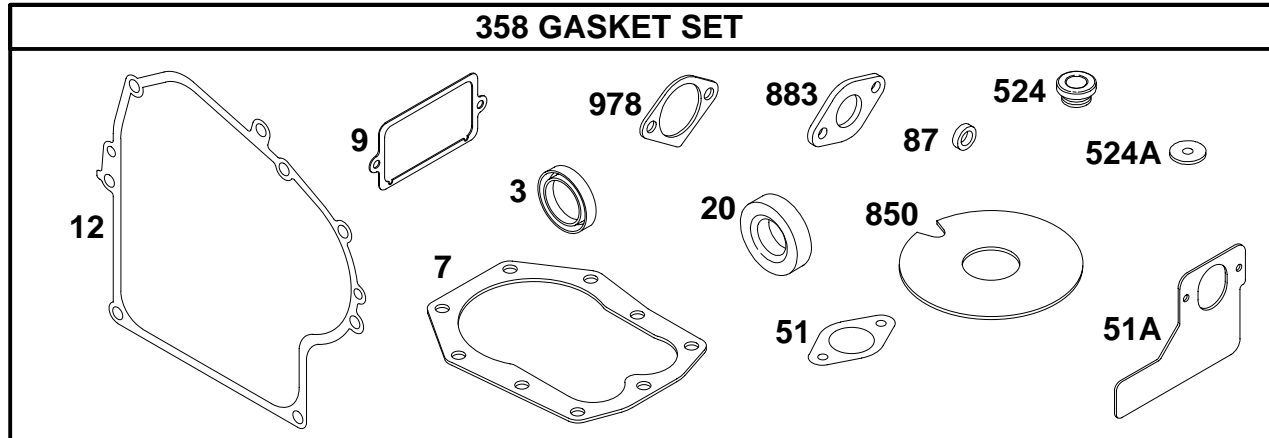

254400 to 254499

REF. NO.	PART NO.	DESCRIPTION	REF. NO.	PART NO.	DESCRIPTION	REF. NO.	PART NO.	DESCRIPTION
3	★391086	Seal-Oil	51A	∅★498869	Gasket-Carburetor Mounting	358	492653	Gasket Set
7	∅★271866	Gasket-Cylinder Head	87	★491323	Seal-Governor Shaft	524	★281370	Seal-Fill Tube
9	∅★27803	Gasket-Breather	94	●292681	Valve-Idle Adjust	524A	★65304	Gasket-Dipstick
12	★272125	Gasket-Crankcase (.015" Thick)	102	●270268	Gasket-Carburetor Body	850	★271793	Seal-Base
		★272219 Gasket-Crankcase (.005" Thick)	104	●230896	Pin-Float Hinge	883	∅★272293	Gasket-Exhaust
		★272220 Gasket-Crankcase (.009" Thick)	105	●394681	Valve-Needle	978	★271736	Gasket
20	★291675	Seal-Oil	113	●394730	Nozzle-Carburetor	1095	498537	Gasket Set-Valve Overhaul
51	★270267	Gasket-Intake	114	●68667	Gasket-Nozzle			
			118	●99525	Valve-High Speed			
			121	394989	Carburetor Kit			
			127	●221747	Plug-Welch			

★ Included in Gasket Set-Part No. 492653.
● Included in Carburetor Kit-Part No. 394989.

∅ Included in Valve Overhaul Gasket Set-Part No. 498537.