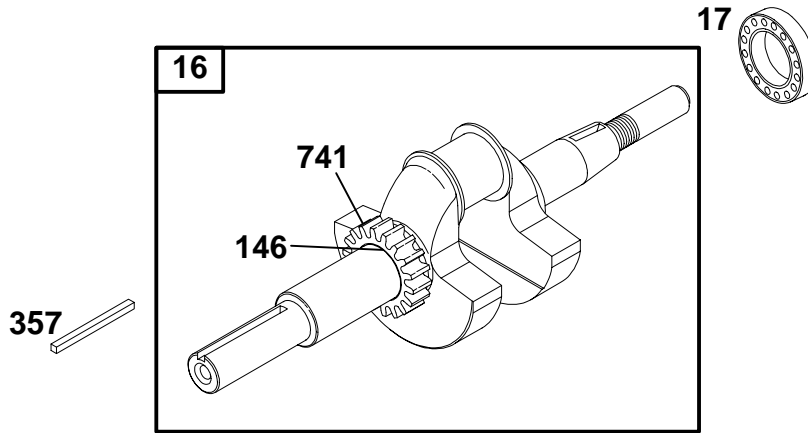

254400 to 254499

REF. NO.	PART NO.	DESCRIPTION	REF. NO.	PART NO.	DESCRIPTION	REF. NO.	PART NO.	DESCRIPTION	
16	491644	Crankshaft (Used After Code Date 93021900). Note 399725 Crankshaft (Used Before Code Date 93021800). 399723 Crankshaft (Used After Code Date 93021900). Used on Type No(s). 0512, 0517, 0526, 0532, 0535, 1512, 1526, 4022, 4029, 4030. 399724 Crankshaft (Used Before Code Date 93021800). Used on Type No(s). 0512, 0517, 0526, 0532, 0535, 4022, 4029, 4030. 399729 Crankshaft Used on Type No(s). 0534. 491645 Crankshaft (Used After Code Date 93021900). Used on Type No(s). 0505, 0510, 0511, 0519, 0520, 0521, 0522, 0523, 0524, 0528, 0529, 0537, 0539, 0540, 0541, 0542, 0544, 0545, 0549, 0550, 0551, 0553, 0558, 0559, 0560, 0562, 0563, 0566, 0567, 0568,			0570, 0572, 0575, 0576, 0577, 0578, 1559, 1560, 1572, 1578, 4003, 4004, 4006, 4007, 4010, 4023, 4026, 4032, 4033, 4034, 4035, 4047, 4070, 4071, 5004, 5006, 5007, 5026, 5035, 5047, 5070, 5075. 399728 Crankshaft (Used Before Code Date 93021800). Used on Type No(s). 0505, 0510, 0511, 0519, 0520, 0521, 0522, 0523, 0524, 0528, 0529, 0537, 0539, 0540, 0541, 0542, 0544, 0545, 0549, 0550, 0551, 0553, 0558, 0559, 0560, 0562, 0563, 0566, 0567, 0568, 0570, 0572, 0575, 0576, 0577, 0578, 4003, 4004, 4006, 4007, 4010, 4023, 4026, 4032, 4033, 4034, 4035, 4047, 4070, 4071. 493729 Crankshaft Used on Type No(s). 0548, 4005.				497428 Crankshaft Used on Type No(s). 1508. 498991 Crankshaft (Used After Code Date 93021900). Used on Type No(s). 0507, 0516, 0569, 0571, 1571, 4013, 4017, 4018, 4019, 4024, 4025, 4027, 4050, 5017, 5019, 5025, 5027. 399726 Crankshaft (Used Before Code Date 93021800). Used on Type No(s). 0507, 0516, 0569, 0571, 4013, 4017, 4018, 4019, 4024, 4025, 4027, 4050. 498996 Crankshaft (Used After Code Date 93021900). Used on Type No(s). 0508. 496798 Crankshaft (Used Before Code Date 93021800). Used on Type No(s). 0508.
						17	291667	Bearing-Ball	
						146	94196	Key-Timing	
						357	91540	Key-Drive Pulley	
						741	262932	Gear-Timing	
								Note 262135 Gear-Timing (Used Before Code Date 93021800).	

★ Included in Gasket Set-Part No. 492653.
● Included in Carburetor Kit-Part No. 394989.

∅ Included in Valve Overhaul Gasket Set-Part No. 498537.