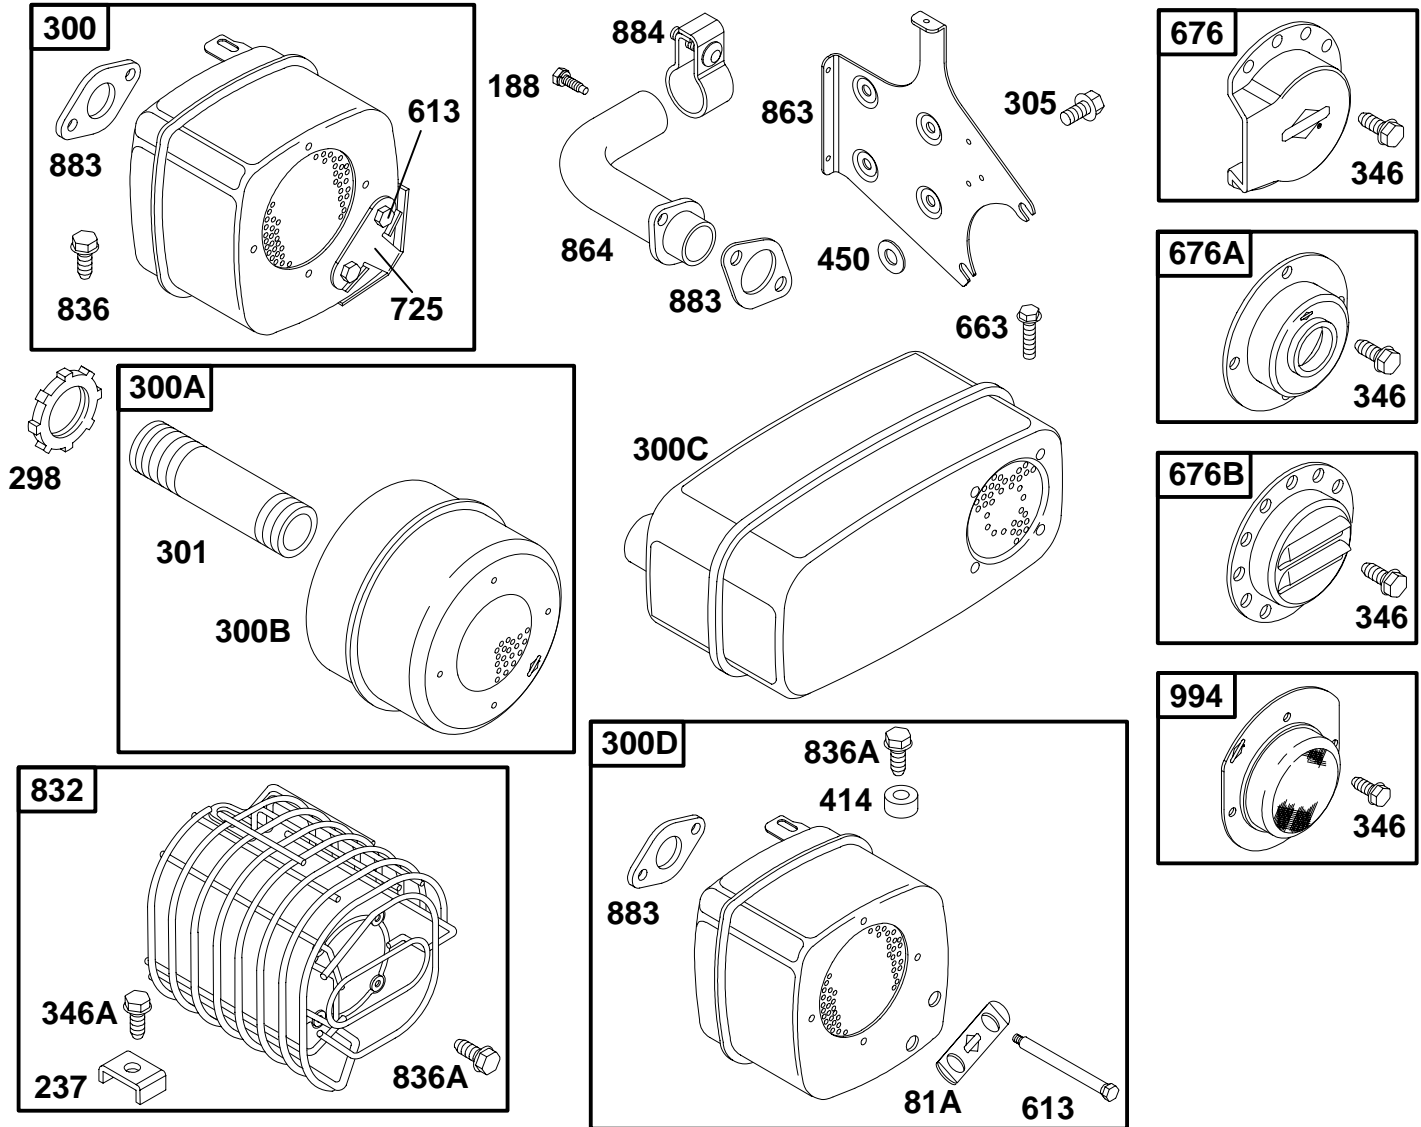

254400 to 254499

REF. NO.	PART NO.	DESCRIPTION	REF. NO.	PART NO.	DESCRIPTION	REF. NO.	PART NO.	DESCRIPTION
81A	223016	Lock-Muffler Screw	300D	491626	Muffler-Exhaust	725	223023	Shield-Heat
188	94627	Screw-Hex.	301	93768	Pipe-Muffler	832	398249	Guard-Muffler
237	222379	Retainer-Guard	305	94786	Screw-Hex.	836	94513	Screw-Hex.
298	261564	Locknut-Muffler	346	93705	Screw-Hex.	836A	94186	Screw-Hex.
300	491413	Muffler-Exhaust	346A	93587	Screw-Hex.	863	224560	Bracket-Muffler
300A	391569	Muffler-Exhaust	414	231109	Spacer	864	494447	Pipe-Exhaust
300B	392989	Muffler-Exhaust	450	93852	Washer	883	272293	Gasket-Exhaust
300C	498984	Muffler-Exhaust	613	93927	Screw-Shoulder	884	392649	Clamp
		Note	663	93343	Screw-Hex.	994	392390	Arrester-Spark
		493963 Muffler-Exhaust	676	393761	Deflector-Muffler			
		(Used Before Code Date 97012400).	676A	396903	Deflector-Muffler			
			676B	397630	Deflector-Muffler			

★ Included in Gasket Set-Part No. 492653.
● Included in Carburetor Kit-Part No. 394989.

∅ Included in Valve Overhaul Gasket Set-Part No. 498537.