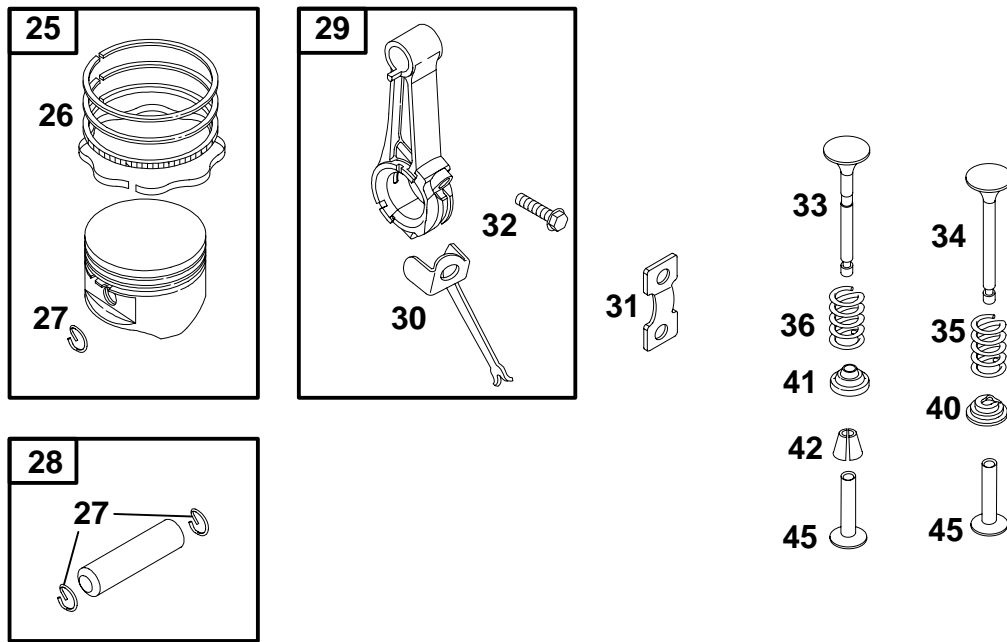

REF. NO.	PART NO.	DESCRIPTION	REF. NO.	PART NO.	DESCRIPTION	REF. NO.	PART NO.	DESCRIPTION													
25	394661	Piston Assembly (Standard)	27	263129	Lock-Piston Pin	36	26828	Spring-Valve													
		Note			28			299691	Pin-Piston (Standard)	40	221596	Retainer-Valve									
		394662 Piston Assy. (.010" O.S.)							Note			391286	Pin-Piston (.005" O.S.)	41	292260	Retainer-Valve					
		394663 Piston Assy. (.020" O.S.)											68293			Retainer-Valve Used on Type No(s). 0575, 5075.					
		394664 Piston Assy. (.030" O.S.)														29	490348	Rod-Connecting	42	494553	Keeper-Valve
26	391780	Ring Set (Standard)	Note	490469		Rod-Conn (.020" Undersize)	45											262248			Tappet-Valve
392331		Ring Set (Chrome Standard)			30	222329		Dipper-Connecting Rod													
391781		Ring Set (.010" O.S.)						31	222299	Lock-Rod Screw											
391782		Ring Set (.020" O.S.)								32	92909	Screw-Connecting Rod									
391783		Ring Set (.030" O.S.)										33	261185	Valve-Exhaust							
		34	261462	Valve-Intake																	
				35	65906	Spring-Valve															

★ Included in Gasket Set-Part No. 492653.
● Included in Carburetor Kit-Part No. 394989.

∅ Included in Valve Overhaul Gasket Set-Part No. 498537.