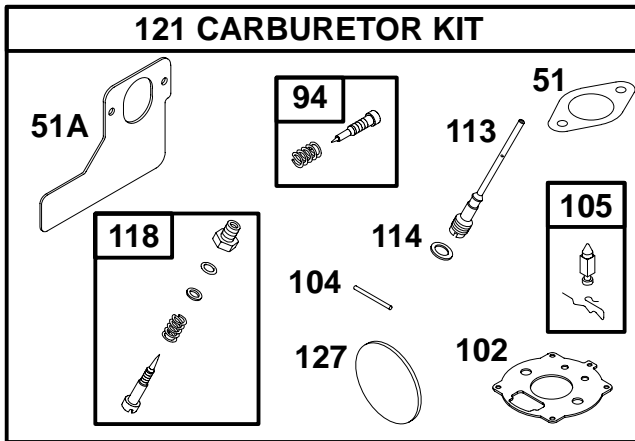

254400 to 254499

REF. NO.	PART NO.	DESCRIPTION	REF. NO.	PART NO.	DESCRIPTION	REF. NO.	PART NO.	DESCRIPTION
3	★391086	Seal-Oil	51A	∅★498869	Gasket-Carburetor Mounting	358	492653	Gasket Set
7	∅★271866	Gasket-Cylinder Head	87	★491323	Seal-Governor Shaft	524	★281370	Seal-Fill Tube
9	∅★27803	Gasket-Breather	94	●292681	Valve-Idle Adjust	524A	★65304	Gasket-Dipstick
12	★272125	Gasket-Crankcase (.015" Thick)	102	●270268	Gasket-Carburetor Body	850	★271793	Seal-Base
		★272219 Gasket-Crankcase (.005" Thick)	104	●230896	Pin-Float Hinge	883	∅★272293	Gasket-Exhaust
		★272220 Gasket-Crankcase (.009" Thick)	105	●394681	Valve-Needle	978	★271736	Gasket
20	★291675	Seal-Oil	113	●394730	Nozzle-Carburetor	1095	498537	Gasket Set-Valve Overhaul
51	★270267	Gasket-Intake	114	●68667	Gasket-Nozzle			
			118	●99525	Valve-High Speed			
			121	394989	Carburetor Kit			
			127	●221747	Plug-Welch			

★ Included in Gasket Set-Part No. 492653.
● Included in Carburetor Kit-Part No. 394989.

∅ Included in Valve Overhaul Gasket Set-Part No. 498537.