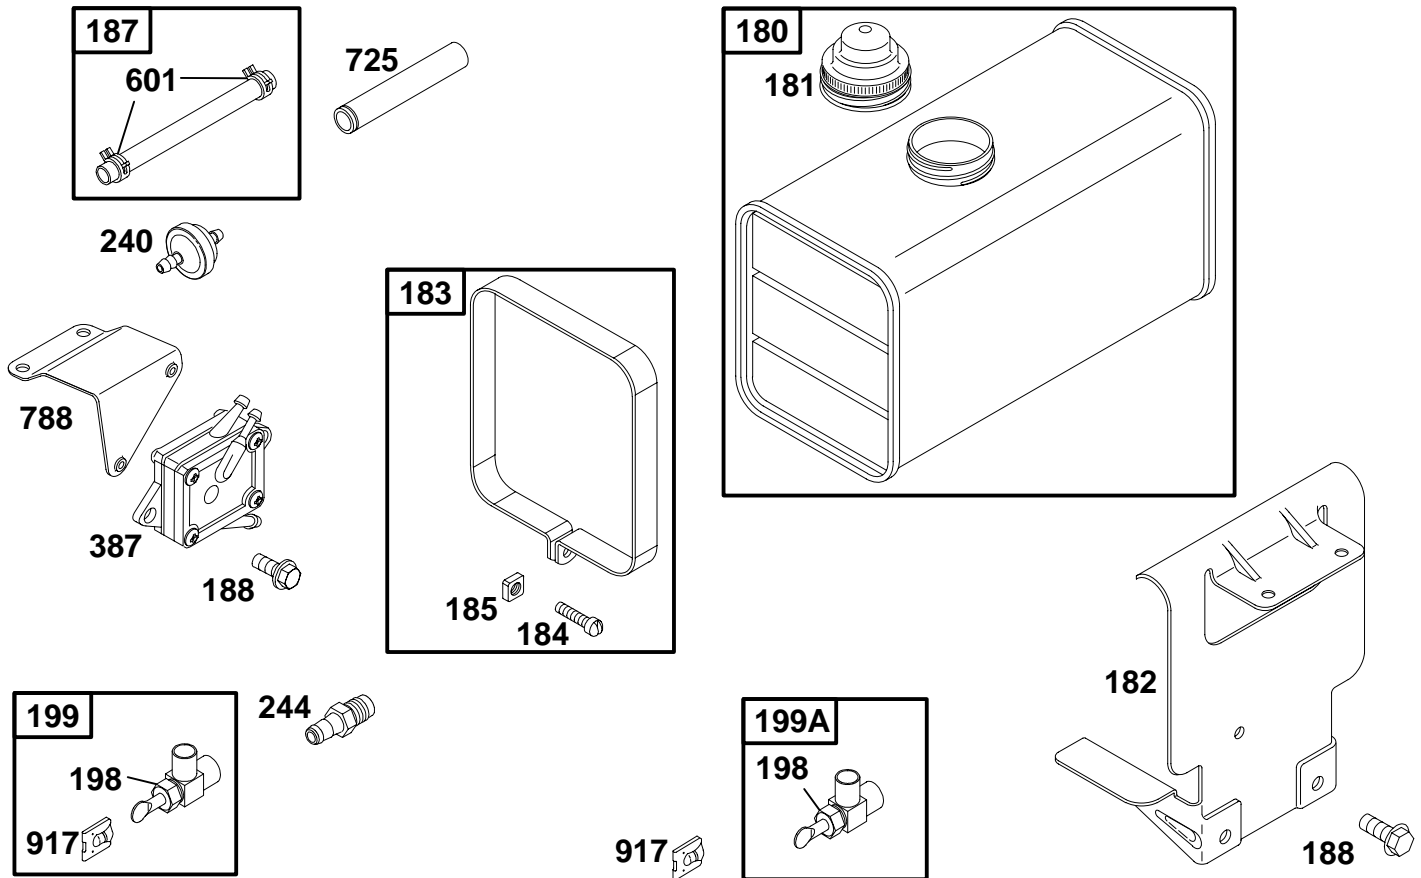

254400 to 254499

REF. NO.	PART NO.	DESCRIPTION	REF. NO.	PART NO.	DESCRIPTION	REF. NO.	PART NO.	DESCRIPTION
180	291488	Tank–Fuel (6 Quart) Note	183	291490	Strap–Fuel Tank Note	244	230318	Connector–Hose
	290816	Tank–Fuel (4 Quart) Used on Type No(s). 0525, 0527.		291367	Strap–Fuel Tank (4 Quart) Used on Type No(s). 0525, 0527.	387	491922	Pump–Fuel
181	392305	Cap–Fuel Tank Note	184	91257	Screw–Slotted	601	93053	Clamp–Hose
	297866	Cap–Fuel Tank Used on Type No(s). 0531.	185	90970	Nut	725	222175	Shield–Heat (Metal) Note
182	224878	Bracket–Fuel Tank Note	187	296004	Line–Fuel (Cut to Required Length)		280866	Shield–Heat (Foam)
	222333	Bracket–Fuel Tank (4 Quart) Used on Type No(s). 0525, 0527.	188	94627	Screw–Hex.	788	224123	Bracket–Pump
			198	293934	Screw–Shut-Off	917	223271	Handle–Shut-Off Valve
			199	492649	Valve–Shut-Off			
			199A	297563	Valve–Shut-Off			
			240	298090	Filter–Fuel Note			
				394358	Filter–Fuel (Used on Fuel Pump Applications)			

★ Included in Gasket Set–Part No. 492653.
● Included in Carburetor Kit–Part No. 394989.

∅ Included in Valve Overhaul Gasket Set–Part No. 498537.