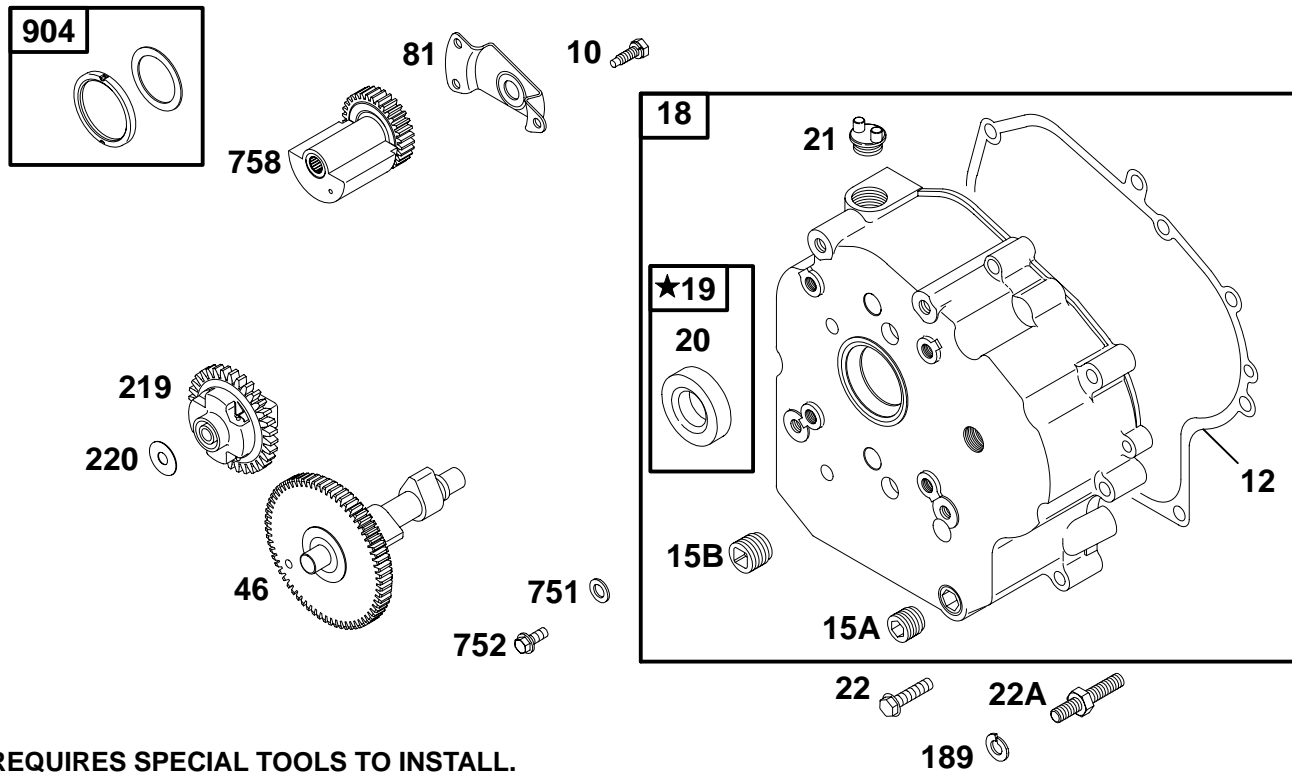

★ **REQUIRES SPECIAL TOOLS TO INSTALL.
SEE REPAIR INSTRUCTION MANUAL.**

REF. NO.	PART NO.	DESCRIPTION	REF. NO.	PART NO.	DESCRIPTION	REF. NO.	PART NO.	DESCRIPTION		
10	94621	Screw-Hex.	19	399264	Bushing	219	494845	Gear-Governor		
12	★272125	Gasket-Crankcase (.015" Thick)	20	★291675	Seal-Oil	———— Note ————				
		———— Note ————	21	66768	Plug-Oil Fill	★272219 Gasket-Crankcase (.005" Thick)				
		★272219 Gasket-Crankcase (.005" Thick)	22	93585	Screw-Hex. (6)	———— Note ————				
		★272220 Gasket-Crankcase (.009" Thick)			93764	Screw-Hex. (2 1/8" Long)	220	221551	Washer-Thrust	
15A	94720	Plug-Oil Drain	22A	94931	Stud-Hex. Drive Used on Type No(s). 0520, 4012, 4032.			751	22355	Washer-Fiber
15B	94387	Plug-Oil Drain (For Ren Hole)	46	212897	Gear-Cam			752	93554	Plug
18	496986	Cover-Crankcase	81	222407	Retainer-Counterweight			758	491787	Counterweight
		———— Note ————	189	90366	Washer-Lock Used on Type No(s). 0520, 4012, 4032.			904	492665	Bearing-Needle
		496985 Cover-Crankcase Used on Type No(s). 0544, 0545, 0549, 0550, 0563, 0576, 0577, 0578, 1578, 5015, 5070.								

★ Included in Gasket Set-Part No. 492653.
● Included in Carburetor Kit-Part No. 394989.

∅ Included in Valve Overhaul Gasket Set-Part No. 498537.