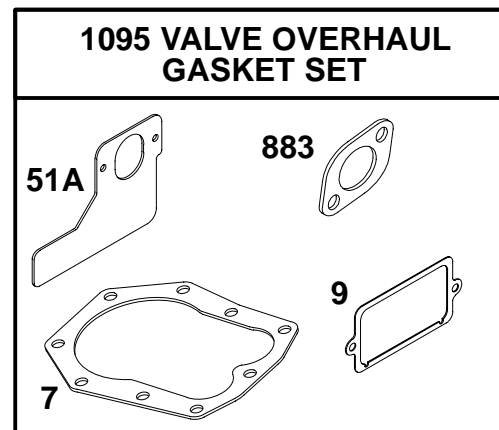

254400 to 254499

REF. NO.	PART NO.	DESCRIPTION	REF. NO.	PART NO.	DESCRIPTION	REF. NO.	PART NO.	DESCRIPTION
3	★391086	Seal-Oil	51A	∅★498869	Gasket-Carburetor Mounting	358	492653	Gasket Set
7	∅★271866	Gasket-Cylinder Head	87	★491323	Seal-Governor Shaft	524	★281370	Seal-Fill Tube
9	∅★27803	Gasket-Breather	94	●292681	Valve-Idle Adjust	524A	★65304	Gasket-Dipstick
12	★272125	Gasket-Crankcase (.015" Thick)	102	●270268	Gasket-Carburetor Body	850	★271793	Seal-Base
		★272219 Gasket-Crankcase (.005" Thick)	104	●230896	Pin-Float Hinge	883	∅★272293	Gasket-Exhaust
		★272220 Gasket-Crankcase (.009" Thick)	105	●394681	Valve-Needle	978	★271736	Gasket
20	★291675	Seal-Oil	113	●394730	Nozzle-Carburetor	1095	498537	Gasket Set-Valve Overhaul
51	★270267	Gasket-Intake	114	●68667	Gasket-Nozzle			
			118	●99525	Valve-High Speed			
			121	394989	Carburetor Kit			
			127	●221747	Plug-Welch			

★ Included in Gasket Set-Part No. 492653.
● Included in Carburetor Kit-Part No. 394989.

∅ Included in Valve Overhaul Gasket Set-Part No. 498537.