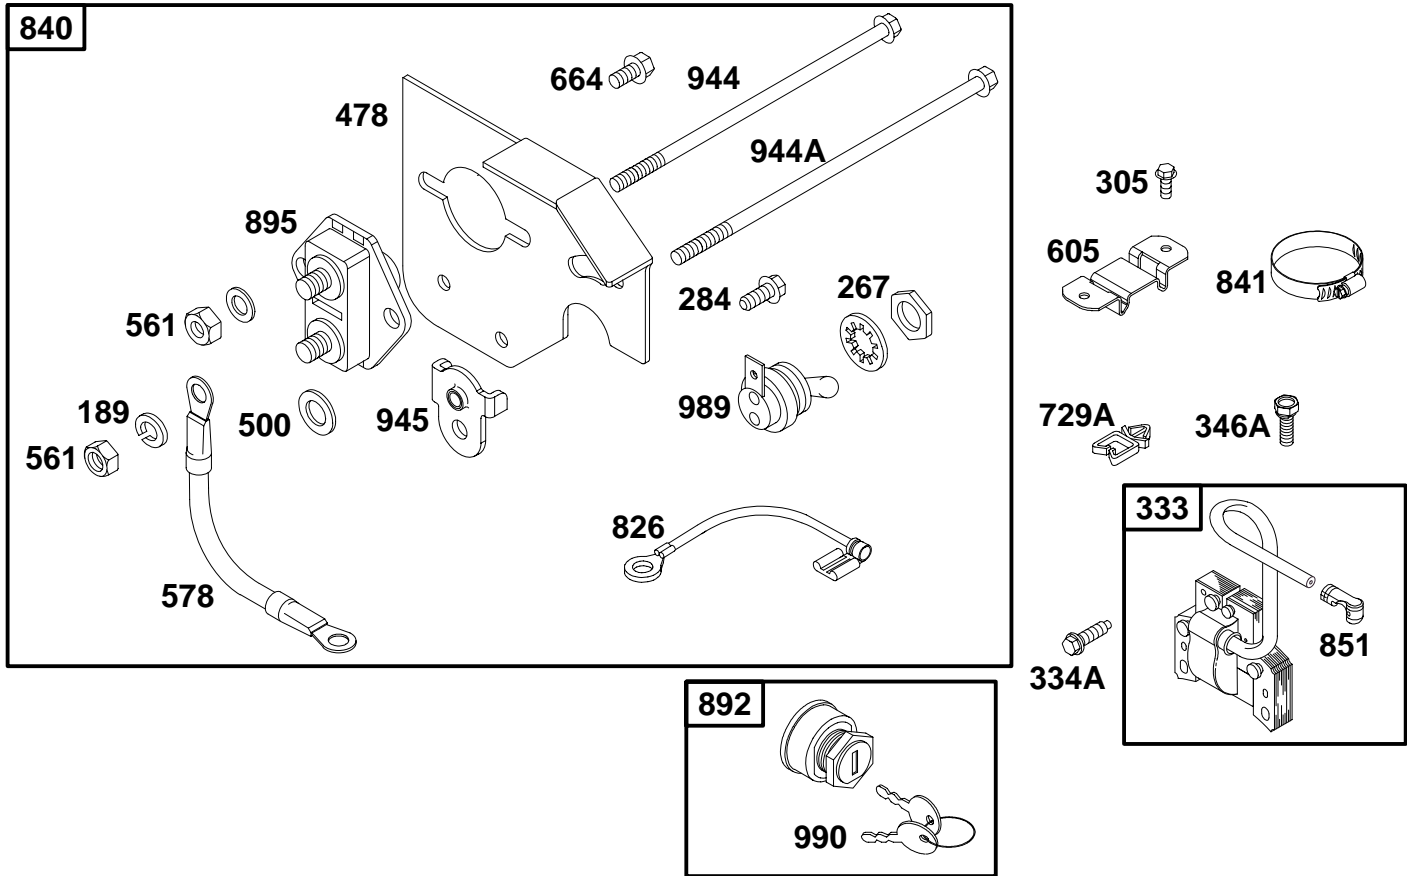

254400 to 254499

REF. NO.	PART NO.	DESCRIPTION	REF. NO.	PART NO.	DESCRIPTION	REF. NO.	PART NO.	DESCRIPTION
189	90366	Washer-Lock	578	392683	Wire Assembly	841	393514	Clamp
267	93888	Nut-Hex.	605	222934	Bracket-Mounting	851	493880	Terminal-Cable
284	94602	Screw-Hex.	664	93415	Screw-Hex.	892	392833	Key Switch
305	94786	Screw-Hex.	729A	280590	Clip-Wire	895	299139	Switch-Starting
333	398811	Armature-Magneto	826	397674	Harness-Wiring	944	94003	Screw-Hex.
334A	94731	Screw-Hex.	840	395408	Kit-Panel (Toggle)	944A	94169	Screw-Hex.
346A	93587	Screw-Hex.			Note _____	945	223159	Bracket-Motor
478	395410	Panel			395409 Kit-Panel (Key)	989	496590	Switch-Stop
500	91325	Washer				990	392832	Key Set-Starter Switch
561	92278	Nut-Hex.						

★ Included in Gasket Set-Part No. 492653.
● Included in Carburetor Kit-Part No. 394989.

∅ Included in Valve Overhaul Gasket Set-Part No. 498537.