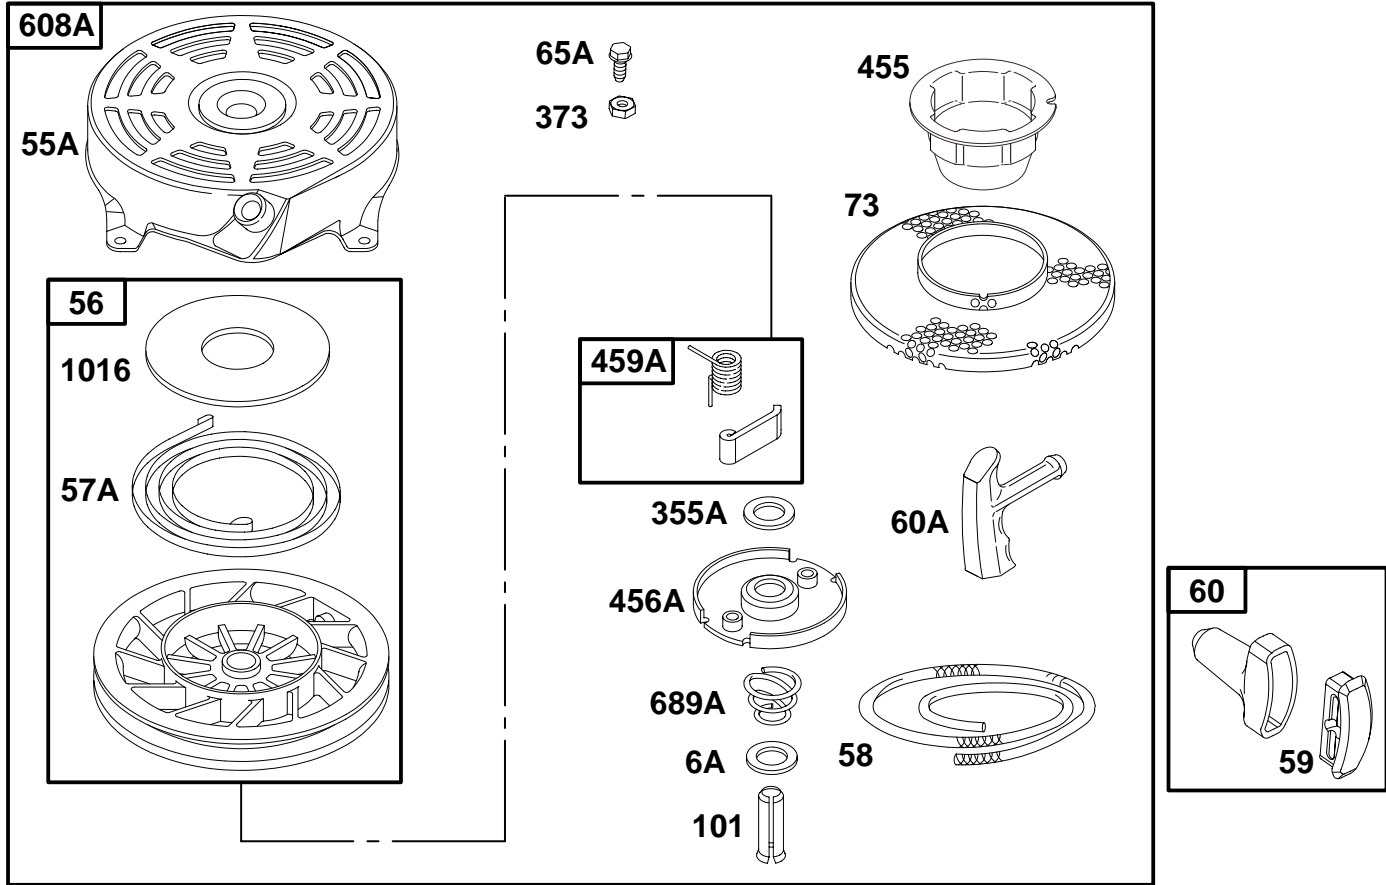

REF. NO.	PART NO.	DESCRIPTION	REF. NO.	PART NO.	DESCRIPTION	REF. NO.	PART NO.	DESCRIPTION
6A	224322	Washer-Flat	60	393152	Grip-Starter Rope	455	225121	Cup-Flywheel
55A	492831	Housing-Rewind Starter	60A	281434	Grip-Starter Rope	456A	224321	Plate-Pawl Friction
56	493824	Pulley-Starter	65A	94686	Screw-Hex.	459A	492833	Spring-Pawl
57A	491889	Spring-Rewind Starter	73	225176	Screen-Rotating	608A	496650	Starter-Rewind
58	281228	Rope-Starter	101	262626	Pin-Shaft	689A	262625	Spring-Friction
59	396892	Insert-Grip	355A	280973	Washer-Seal	1016	224278	Spacer-Rewind
			373	94908	Nut-Hex.			

★ Included in Gasket Set-Part No. 496659.
● Included in Carburetor Kit-Part No. 498260.

⊙ Included in Valve Overhaul Gasket Set-Part No 498532.
◆ Included in Carburetor Gasket Set-Part No. 498261.