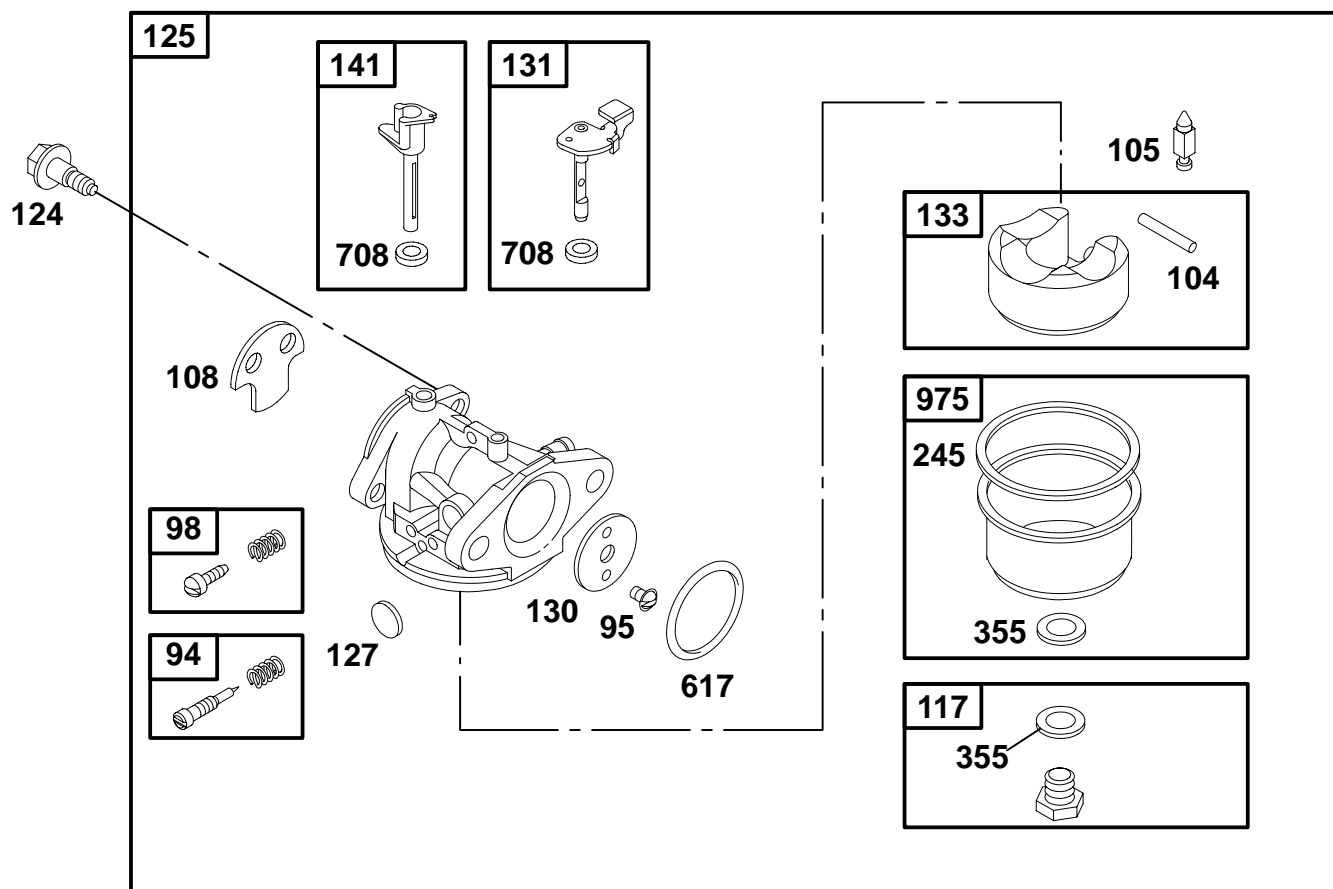

135700 to 135799

REF. NO.	PART NO.	DESCRIPTION	REF. NO.	PART NO.	DESCRIPTION	REF. NO.	PART NO.	DESCRIPTION
94	●493765	Valve-Idle Adjustment	124	94840	Screw-Torx® Hex.	355	◆	Washer-Seal (Sold in Kit Only)
95	94098	Screw-Choke/Throttle	125	496649	Carburetor	617	◆◆270344	Seal-Intake Manifold
98	398185	Screw-Idle Speed	127	●	Plug-Welch (Sold in Kit Only)	708	◆◆	Seal-Dust
104	●231371	Pin-Float Hinge	130	223470	Valve-Throttle	975	493640	Bowl-Float
105	●398188	Needle/Seat Kit	131	496727	Throttle Shaft Kit			
108	223471	Valve-Choke	133	398187	Float-Carburetor			
117	493869	Jet-Main (Bowl Mounting Screw)	141	494218	Choke Shaft Kit			
		Note	245	◆◆	Gasket-Bowl (Sold in Kit Only)			
		493763 Jet-Main (High Altitude) (Bowl Mounting Screw)						

★ Included in Gasket Set-Part No. 496659.
● Included in Carburetor Kit-Part No. 498260.

⊘ Included in Valve Overhaul Gasket Set-Part No 498532.
◆ Included in Carburetor Gasket Set-Part No. 498261.