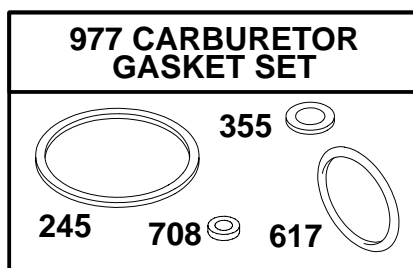

135700 to 135799

REF. NO.	PART NO.	DESCRIPTION	REF. NO.	PART NO.	DESCRIPTION	REF. NO.	PART NO.	DESCRIPTION
3	★299819	Seal-Oil	94	●493765	Valve-Idle Adjustment	358	496659	Gasket Set
7	∅★272157	Gasket-Cylinder Head	104	●231371	Pin-Float Hinge	524	★281370	Seal-Fill Tube
9	∅★27549	Gasket-Breather	116	★270920	Seal-O-Ring	617	●★270344	Seal-Intake Manifold
12	★270069	Gasket-Crankcase	121	498260	Carburetor Kit	708	●◆	Seal-Dust (Sold in Kit Only)
		Note	127	●	Plug-Welch (Sold in Kit Only)	883	∅★272309	Gasket-Exhaust
		★270122 Gasket-Crankcase (.005" Thick)	105	●398188	Needle/Seat Kit	977	498261	Gasket Set-Carburetor
		★270123 Gasket-Crankcase (.009" Thick)	163	★272653	Gasket-Air Cleaner	1095	498532	Gasket Set-Valve Overhaul
20	★391485	Seal-Oil	245	●◆	Gasket-Bowl (Sold in Kit Only)			
51	★270070	Gasket-Intake	355	●◆	Seal-O-Ring (Sold in Kit Only)			

★ Included in Gasket Set-Part No. 496659.
● Included in Carburetor Kit-Part No. 498260.

∅ Included in Valve Overhaul Gasket Set-Part No 498532.
◆ Included in Carburetor Gasket Set-Part No. 498261.