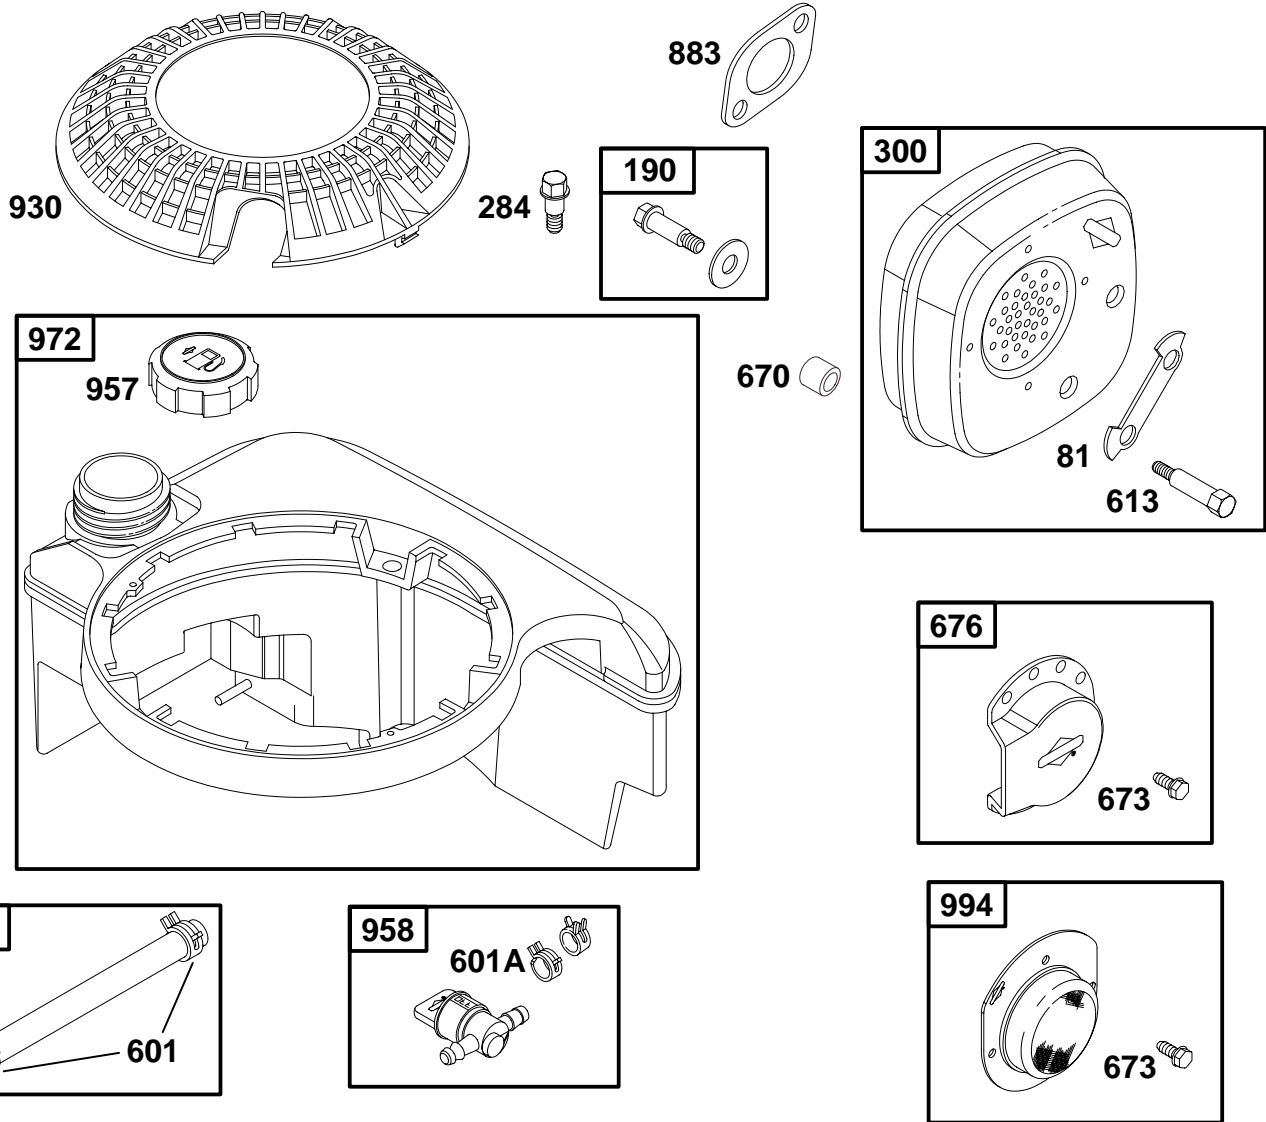

REF. NO.	PART NO.	DESCRIPTION	REF. NO.	PART NO.	DESCRIPTION	REF. NO.	PART NO.	DESCRIPTION
81	222263	Lock-Muffler Screw	601A	93807	Clamp-Hose	930	281136	Guard-Rewind
187	298049	Line-Fuel	613	93935	Screw-Shoulder	957	397974	Cap-Fuel Tank
190	496410	Screw-Shoulder	670	281362	Spacer-Fuel Tank	958	494768	Valve-Shut-Off
284	94511	Screw-Shoulder	673	94896	Screw-Hex.	972	495224	Tank-Fuel
300	494585	Muffler-Exhaust	676	393757	Deflector-Muffler	994	399541	Arrester-Spark
601	95162	Clamp-Hose	883	Ø★272309	Gasket-Exhaust			

★ Included in Gasket Set-Part No. 496659.
● Included in Carburetor Kit-Part No. 498260.

Ø Included in Valve Overhaul Gasket Set-Part No 498532.
◆ Included in Carburetor Gasket Set-Part No. 498261.