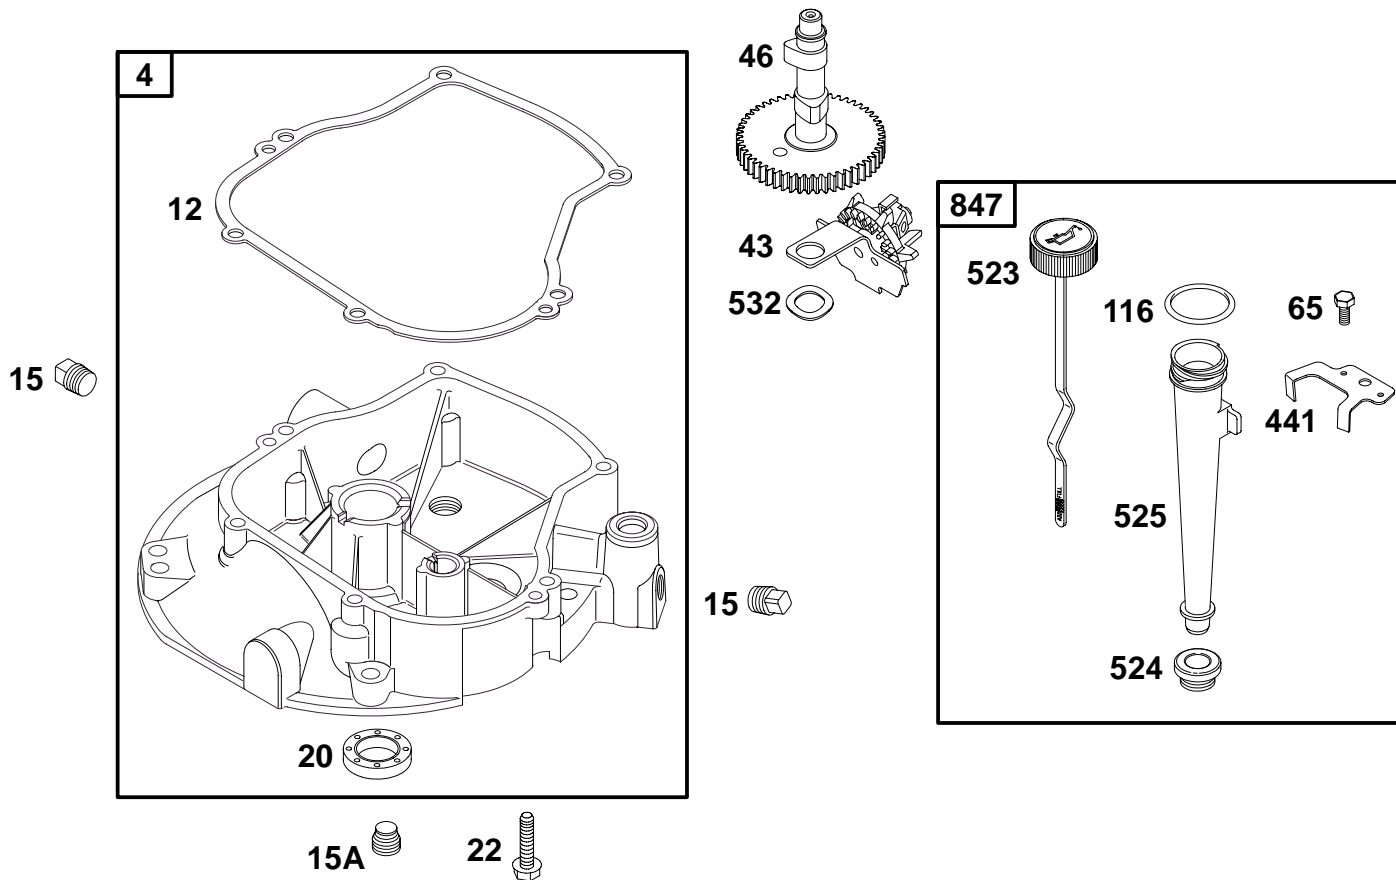

★ Included in Gasket Set-Part No. 496659.
 ● Included in Carburetor Kit-Part No. 498260.

∅ Included in Valve Overhaul Gasket Set-Part No 498532.
 ♦ Included in Carburetor Gasket Set-Part No. 498261.

135700 to 135799

REF. NO.	PART NO.	DESCRIPTION	REF. NO.	PART NO.	DESCRIPTION	REF. NO.	PART NO.	DESCRIPTION
6	94927	Washer-Flat	26	298982	Ring Set (Standard)	35	260552	Spring-Valve (Intake)
16	492091	Crankshaft			Note	36	26478	Spring-Valve (Exhaust)
		Note			298983			Retainer-Valve
		397109 Crankshaft			298984			Tappet-Valve
		Used on Type No(s).			298985			Key-Timing
		0003, 0015, 0019,						146A
		0117.						499047
		493410 Crankshaft						391967
		Used on Type No(s).						93065
		0017, 0102, 0116,						94907
		0118.	27	26026	Lock-Piston Pin			231978
		496842 Crankshaft	28	298909	Pin-Piston (Standard)			Pin-Governor Lever
		Used on Type No(s).			Note			93306
		0125.			298908			Pin-Cotter
		498234 Crankshaft						495242
		Used on Type No(s).						Crank-Governor
		0126.						262992
		24	222698	Key-Flywheel	29	299429	Rod-Connecting (Standard)	Note
		25	298904	Piston Assembly (Standard)			Note	261696
				Note				93307
				393820	390459	Rod-Connecting (.020" Undersize)		Retainer-E-Ring
				Piston Assy. (.010" O.S.)	32	94699	Screw-Conn. Rod	
				393821	33	211119	Valve-Exhaust	
				Piston Assy. (.020" O.S.)	34	261044	Valve-Intake	
				393822				
				Piston Assy. (.030" O.S.)				

REF. NO.	PART NO.	DESCRIPTION	REF. NO.	PART NO.	DESCRIPTION	REF. NO.	PART NO.	DESCRIPTION
4	496644	Sump-Engine	15	94239	Plug-Oil Drain	441	224903	Bracket-Oil Fill
12	★270069	Gasket-Crankcase	15A	94880	Plug-Oil Drain	523	495228	Dipstick
		Note	20	★391485	Seal-Oil	524	★281370	Seal-Fill Tube
		★270122 Gasket-Crankcase (.005" Thick)	22	94980	Screw-Hex.	525	280133	Tube-Oil Fill
		★270123 Gasket-Crankcase (.009" Thick)	43	496544	Gov./Oil Slinger	532	260676	Washer-Spring
			46	214726	Gear-Cam	847	496271	Dipstick/Tube Assembly
			65	94874	Screw-Hex.			
			116	★270920	Seal-O-Ring			