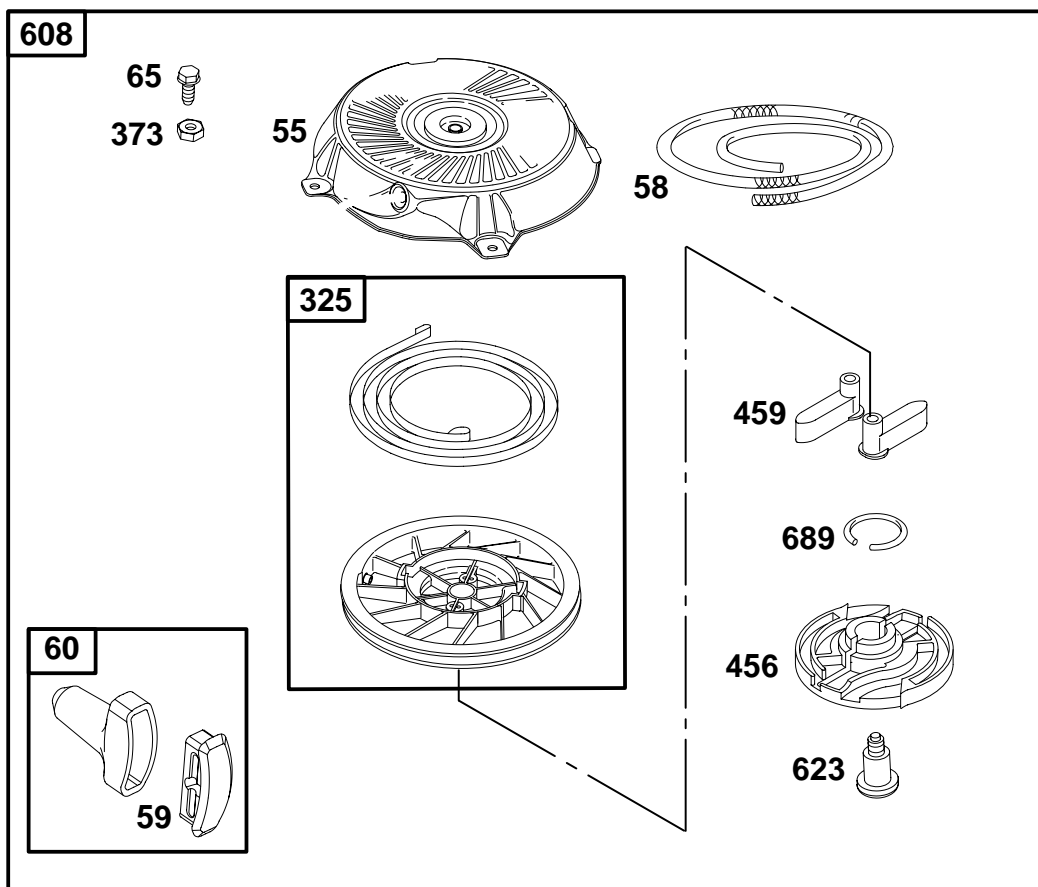

★ Included in Gasket Set-Part No. 496659.
● Included in Carburetor Kit-Part No. 498260.

⊙ Included in Valve Overhaul Gasket Set-Part No 498532.
◆ Included in Carburetor Gasket Set-Part No. 498261.

REF. NO.	PART NO.	DESCRIPTION	REF. NO.	PART NO.	DESCRIPTION	REF. NO.	PART NO.	DESCRIPTION
81	222263	Lock-Muffler Screw	601A	93807	Clamp-Hose	930	281136	Guard-Rewind
187	298049	Line-Fuel	613	93935	Screw-Shoulder	957	397974	Cap-Fuel Tank
190	496410	Screw-Shoulder	670	281362	Spacer-Fuel Tank	958	494768	Valve-Shut-Off
284	94511	Screw-Shoulder	673	94896	Screw-Hex.	972	495224	Tank-Fuel
300	494585	Muffler-Exhaust	676	393757	Deflector-Muffler	994	399541	Arrester-Spark
601	95162	Clamp-Hose	883	Ø★272309	Gasket-Exhaust			

REF. NO.	PART NO.	DESCRIPTION	REF. NO.	PART NO.	DESCRIPTION	REF. NO.	PART NO.	DESCRIPTION
55	497442	Housing—Rewind Starter	65	94904	Screw—Hex.	459	281505	Pawl—Ratchet
58	280399	Rope—Starter	325	498144	Pulley—Rope Start	608	497830	Starter—Rewind
59	396892	Insert—Grip	373	94908	Nut—Hex.	623	94943	Screw—Shoulder
60	393152	Grip—Starter Rope	456	281503	Plate—Pawl Friction	689	263073	Spring—Friction