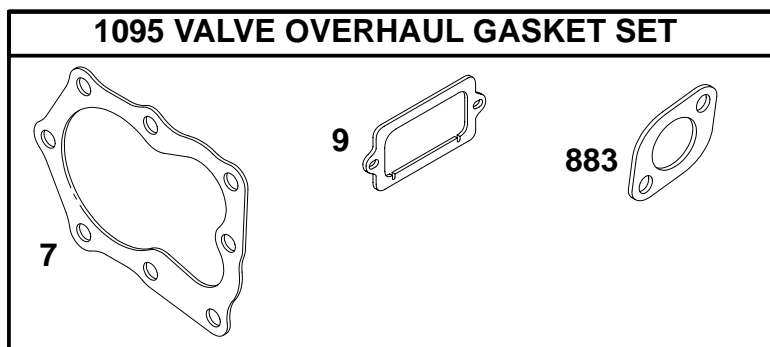

135700 to 135799

REF. NO.	PART NO.	DESCRIPTION	REF. NO.	PART NO.	DESCRIPTION	REF. NO.	PART NO.	DESCRIPTION
3	★299819	Seal-Oil	94	●493765	Valve-Idle Adjustment	358	496659	Gasket Set
7	∅★272157	Gasket-Cylinder Head	104	●231371	Pin-Float Hinge	524	★281370	Seal-Fill Tube
9	∅★27549	Gasket-Breather	116	★270920	Seal-O-Ring	617	●★270344	Seal-Intake Manifold
12	★270069	Gasket-Crankcase	121	498260	Carburetor Kit	708	●◆	Seal-Dust (Sold in Kit Only)
		Note	127	●	Plug-Welch (Sold in Kit Only)	883	∅★272309	Gasket-Exhaust
		★270122 Gasket-Crankcase (.005" Thick)	105	●398188	Needle/Seat Kit	977	498261	Gasket Set-Carburetor
		★270123 Gasket-Crankcase (.009" Thick)	163	★272653	Gasket-Air Cleaner	1095	498532	Gasket Set-Valve Overhaul
20	★391485	Seal-Oil	245	●◆	Gasket-Bowl (Sold in Kit Only)			
51	★270070	Gasket-Intake	355	●◆	Seal-O-Ring (Sold in Kit Only)			

★ Included in Gasket Set-Part No. 496659.
● Included in Carburetor Kit-Part No. 498260.

∅ Included in Valve Overhaul Gasket Set-Part No 498532.
◆ Included in Carburetor Gasket Set-Part No. 498261.