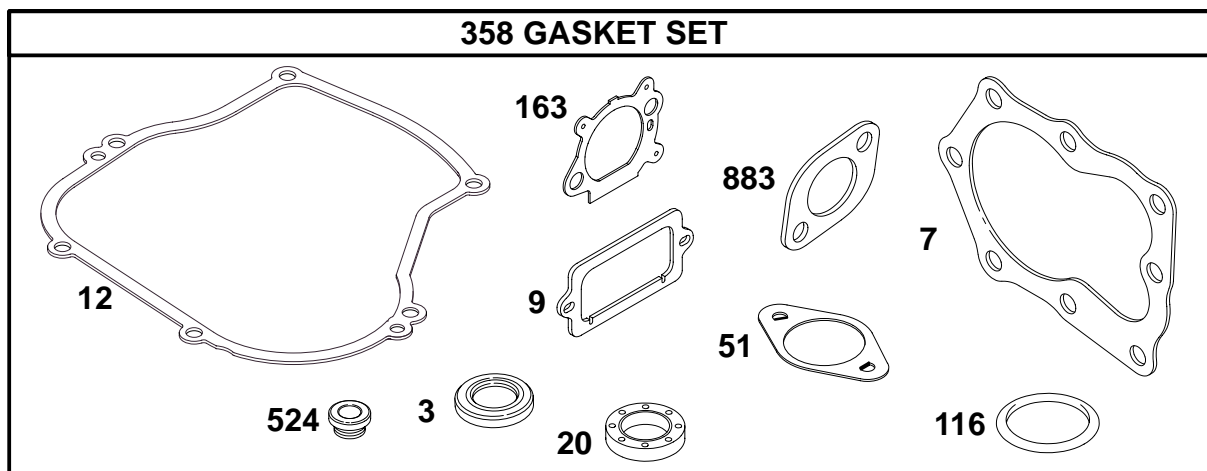

135700 to 135799

REF. NO.	PART NO.	DESCRIPTION	REF. NO.	PART NO.	DESCRIPTION	REF. NO.	PART NO.	DESCRIPTION
3	★299819	Seal-Oil	94	●493765	Valve-Idle Adjustment	358	496659	Gasket Set
7	∅★272157	Gasket-Cylinder Head	104	●231371	Pin-Float Hinge	524	★281370	Seal-Fill Tube
9	∅★27549	Gasket-Breather	116	★270920	Seal-O-Ring	617	●★270344	Seal-Intake Manifold
12	★270069	Gasket-Crankcase	121	498260	Carburetor Kit	708	●◆	Seal-Dust (Sold in Kit Only)
		Note	127	●	Plug-Welch (Sold in Kit Only)	883	∅★272309	Gasket-Exhaust
		★270122 Gasket-Crankcase (.005" Thick)	105	●398188	Needle/Seat Kit	977	498261	Gasket Set-Carburetor
		★270123 Gasket-Crankcase (.009" Thick)	163	★272653	Gasket-Air Cleaner	1095	498532	Gasket Set-Valve Overhaul
20	★391485	Seal-Oil	245	●◆	Gasket-Bowl (Sold in Kit Only)			
51	★270070	Gasket-Intake	355	●◆	Seal-O-Ring (Sold in Kit Only)			

★ Included in Gasket Set-Part No. 496659.
● Included in Carburetor Kit-Part No. 498260.

∅ Included in Valve Overhaul Gasket Set-Part No 498532.
◆ Included in Carburetor Gasket Set-Part No. 498261.