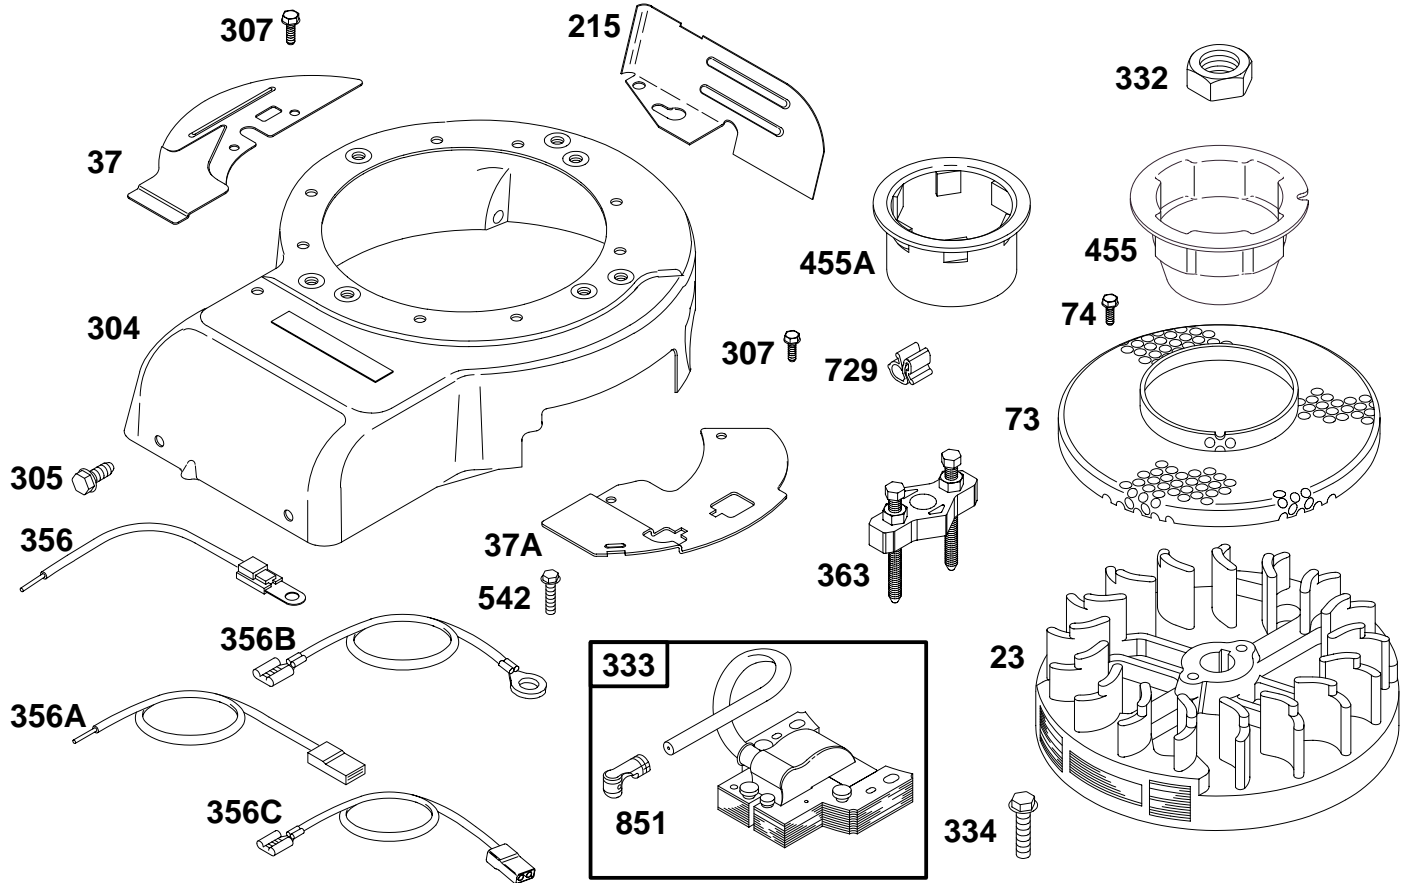

135700 to 135799

REF. NO.	PART NO.	DESCRIPTION	REF. NO.	PART NO.	DESCRIPTION	REF. NO.	PART NO.	DESCRIPTION		
23	399673	Flywheel	304	496229	Housing-Blower (Used on Engines Without Band Brake)	356A	497833	Wire-Stop		
37	222443	Guard-Flywheel			Note	356B	399223	Wire-Stop		
37A	224904	Guard-Flywheel			496227	Housing Blower (Used on Engines With Band Brake)	356C	491927	Wire-Stop	
73	225176	Screen-Rotating			305	94786	Screw-Hex.	363	19069	Flywheel Puller
		Note			307	94680	Screw-Hex.	455	225121	Cup-Flywheel (Used After Code Date 95043000).
		224883			332	94877	Nut-Flywheel	455A	224250	Cup-Flywheel (Used Before Code Date 95050100).
74	94686	Screw-Hex.			333	397358	Armature-Magneto			
215	223886	Guide-Air			334	93414	Screw-Hex.	542	94669	Screw-Hex.
					356	496868	Wire-Stop	729	280470	Clip-Wire
								851	493880	Terminal-Cable

★ Included in Gasket Set-Part No. 496659.
● Included in Carburetor Kit-Part No. 498260.

⊙ Included in Valve Overhaul Gasket Set-Part No 498532.
◆ Included in Carburetor Gasket Set-Part No. 498261.