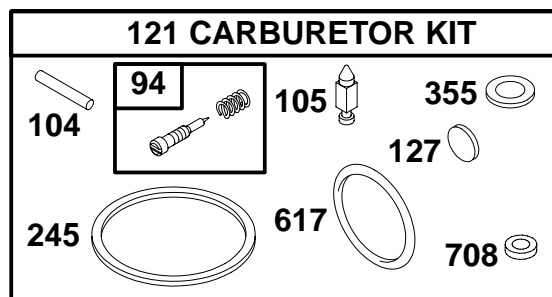

135700 to 135799

REF. NO.	PART NO.	DESCRIPTION	REF. NO.	PART NO.	DESCRIPTION	REF. NO.	PART NO.	DESCRIPTION
3	★299819	Seal-Oil	94	●493765	Valve-Idle Adjustment	358	496659	Gasket Set
7	∅★272157	Gasket-Cylinder Head	104	●231371	Pin-Float Hinge	524	★281370	Seal-Fill Tube
9	∅★27549	Gasket-Breather	116	★270920	Seal-O-Ring	617	●★270344	Seal-Intake Manifold
12	★270069	Gasket-Crankcase	121	498260	Carburetor Kit	708	●◆	Seal-Dust (Sold in Kit Only)
		Note	127	●	Plug-Welch (Sold in Kit Only)	883	∅★272309	Gasket-Exhaust
		★270122 Gasket-Crankcase (.005" Thick)	105	●398188	Needle/Seat Kit	977	498261	Gasket Set-Carburetor
		★270123 Gasket-Crankcase (.009" Thick)	163	★272653	Gasket-Air Cleaner	1095	498532	Gasket Set-Valve Overhaul
20	★391485	Seal-Oil	245	●◆	Gasket-Bowl (Sold in Kit Only)			
51	★270070	Gasket-Intake	355	●◆	Seal-O-Ring (Sold in Kit Only)			

★ Included in Gasket Set-Part No. 496659.
● Included in Carburetor Kit-Part No. 498260.

∅ Included in Valve Overhaul Gasket Set-Part No 498532.
◆ Included in Carburetor Gasket Set-Part No. 498261.