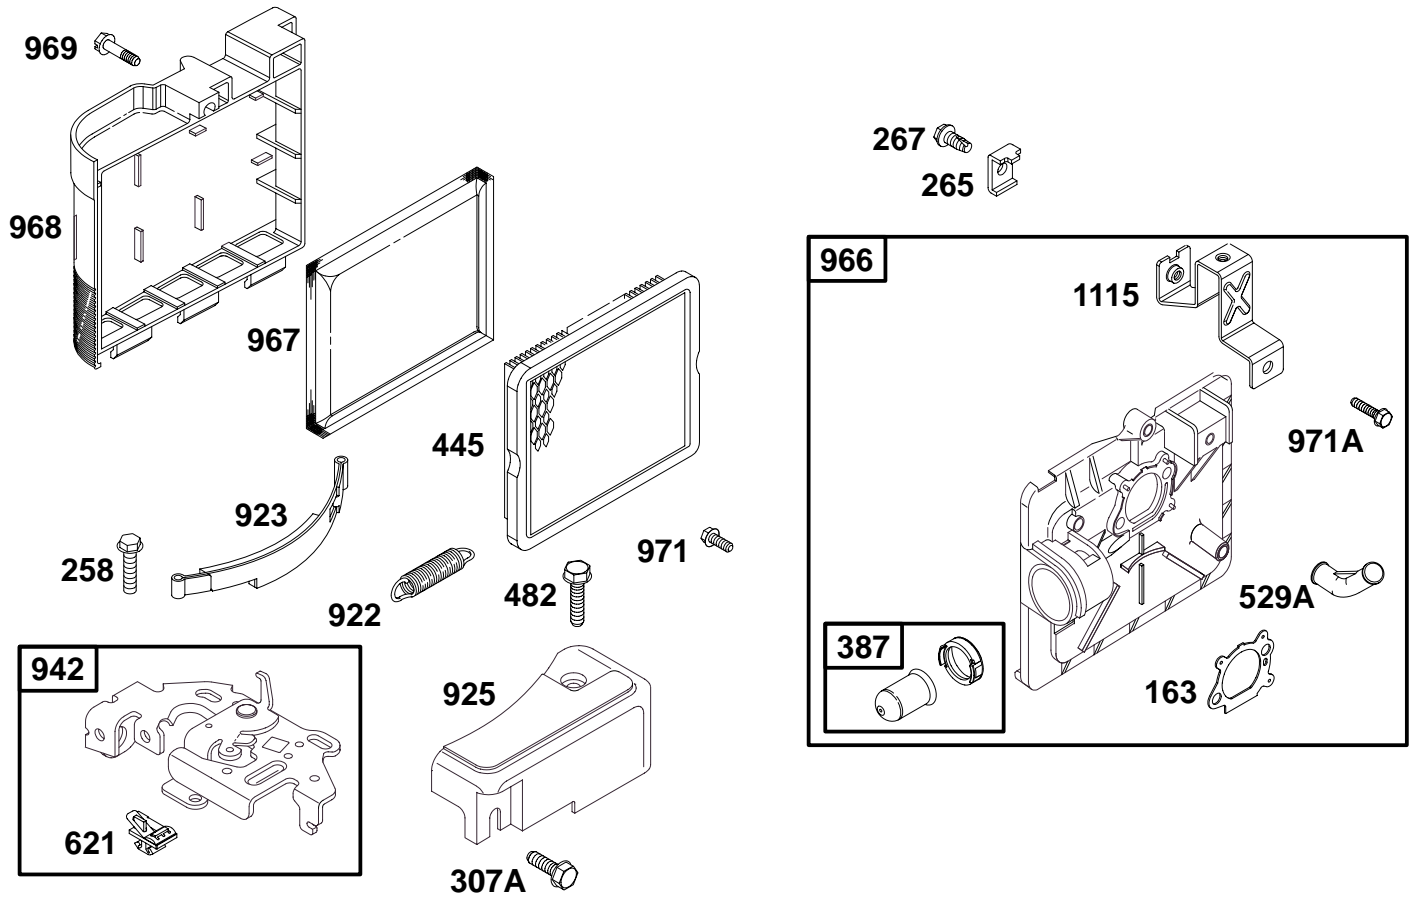

135700 to 135799

REF. NO.	PART NO.	DESCRIPTION	REF. NO.	PART NO.	DESCRIPTION	REF. NO.	PART NO.	DESCRIPTION
163	★272653	Gasket–Air Cleaner	529A	281299	Grommet	967	493537	Filter–Pre-Cleaner
258	94902	Screw–Hex.	621	396847	Switch–Stop	968	281340	Cover–Air Cleaner
265	221535	Clamp–Casing	922	261647	Spring–Brake	969	94872	Screw–Slotted Hex.
267	94882	Screw–Slotted Hex.	923	394867	Brake	971	94873	Screw–Hex.
307A	94807	Screw–Hex.	925	281285	Cover–Linkage	971A	94749	Screw–Hex.
387	496115	Primer–Carburetor	942	493248	Bracket–Brake	1115	224815	Bracket–Air Cleaner
445	491588	Filter–A/C Cartridge	966	496116	Base–Air Cleaner Primer			
482	93621	Screw–Hex.						

★ Included in Gasket Set–Part No. 496659.
● Included in Carburetor Kit–Part No. 498260.

⊘ Included in Valve Overhaul Gasket Set–Part No 498532.
◆ Included in Carburetor Gasket Set–Part No. 498261.