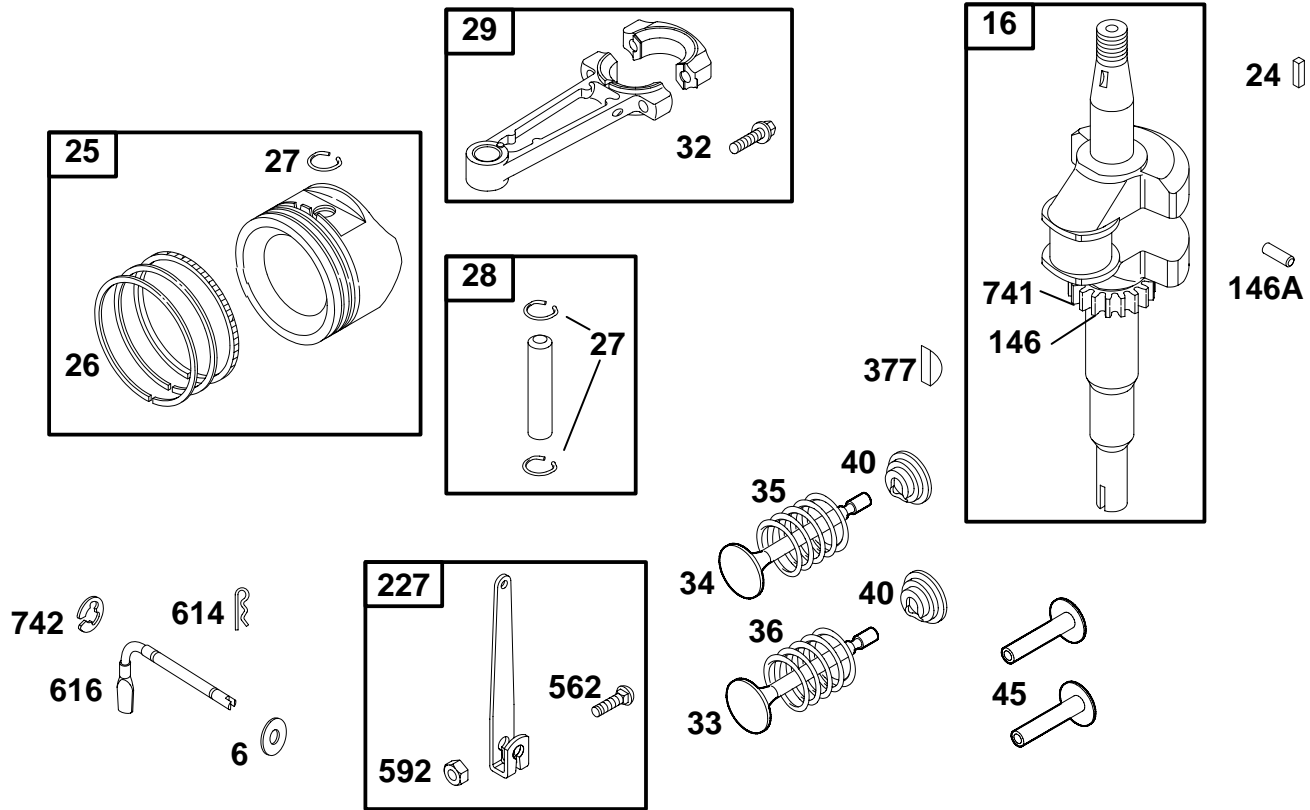

135700 to 135799

REF. NO.	PART NO.	DESCRIPTION	REF. NO.	PART NO.	DESCRIPTION	REF. NO.	PART NO.	DESCRIPTION
6	94927	Washer-Flat	26	298982	Ring Set (Standard)	35	260552	Spring-Valve (Intake)
16	492091	Crankshaft			Note	36	26478	Spring-Valve (Exhaust)
		Note			298983			Retainer-Valve
		397109 Crankshaft			298984			Tappet-Valve
		Used on Type No(s).			298985			Key-Timing
		0003, 0015, 0019,						146A
		0117.						499047
		493410 Crankshaft						391967
		Used on Type No(s).						93065
		0017, 0102, 0116,						94907
		0118.	27	26026	Lock-Piston Pin			231978
		496842 Crankshaft	28	298909	Pin-Piston (Standard)			Pin-Governor Lever
		Used on Type No(s).			Note			93306
		0125.			298908			Pin-Cotter
		498234 Crankshaft						495242
		Used on Type No(s).						Crank-Governor
		0126.						262992
		24	222698	Key-Flywheel	29	299429	Rod-Connecting (Standard)	Note
		25	298904	Piston Assembly (Standard)			Note	261696
				Note				93307
				393820	390459	Rod-Connecting (.020" Undersize)		Retainer-E-Ring
				Piston Assy. (.010" O.S.)	32	94699	Screw-Conn. Rod	
				393821	33	211119	Valve-Exhaust	
				Piston Assy. (.020" O.S.)	34	261044	Valve-Intake	
				393822				
				Piston Assy. (.030" O.S.)				

★ Included in Gasket Set-Part No. 496659.
● Included in Carburetor Kit-Part No. 498260.

⊗ Included in Valve Overhaul Gasket Set-Part No 498532.
◆ Included in Carburetor Gasket Set-Part No. 498261.