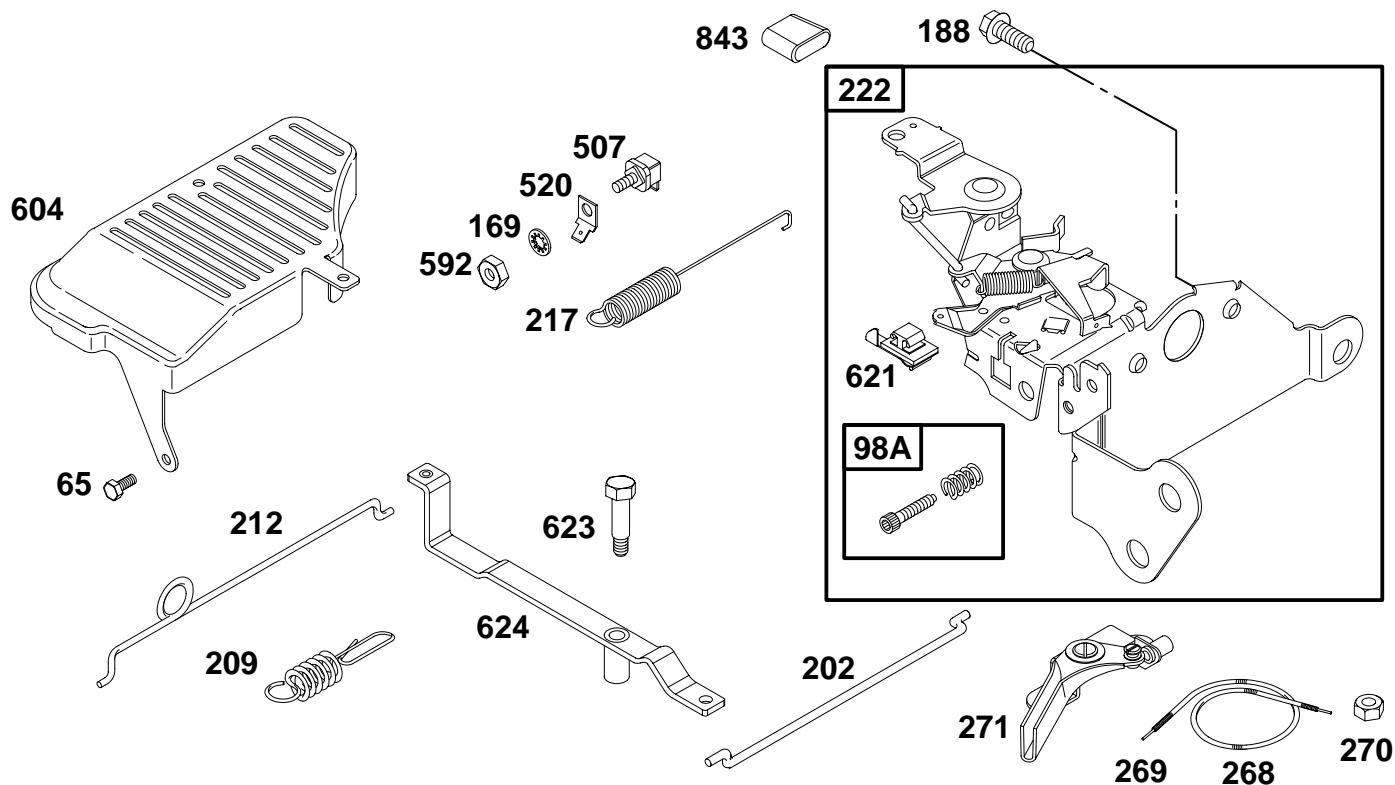

135700 to 135799

REF. NO.	PART NO.	DESCRIPTION	REF. NO.	PART NO.	DESCRIPTION	REF. NO.	PART NO.	DESCRIPTION	
65	94874	Screw-Hex.	217	262749	Spring-Choke	270	63426	Locknut-Casing	
98A	493280	Screw-Idle Speed	222	496245	Bracket-Control (Remote)	271	290568	Lever-Control	
169	92791	Washer-Lock			Note	354	90576	Nut-Hex.	
188	94117	Screw-Hex.			496535	Bracket-Control (Manual Friction)	507	398525	Insulator
202	260649	Link-Mechanical Governor			Used on Type No(s). 0015, 0016, 0017, 0019, 0117, 0118, 0125.	520	93722	Terminal	
212	262961	Link-Throttle	268	66986	Casing-Wire (48" Long)	604	224907	Cover-Control	
209	262657	Spring-Governor			Note	621	396847	Switch-Stop	
		Note			65616	Casing-Wire (72" Long) (If Shorter Casing is Needed, Cut to Required Length)	623	231520	Screw-Shoulder
		262656	Spring-Governor			Used on Type No(s). 0003, 0019, 0117, 0118.	624	496288	Lever-Linkage
		262657	Spring-Governor			Used on Type No(s). 0015, 0016, 0017, 0102, 0116, 0125.	843	272616	Sleeve-Lever
		262659	Spring-Governor	269	26099	Wire-Control (54" Long)			
		262662	Spring-Governor			Note			
		Used on Type No(s). 0100, 0105.				26633	Wire-Control (78" Long Cut to Required Length)		
		262662	Spring-Governor			Used on Type No(s). 0125, 0126.			

★ Included in Gasket Set-Part No. 496659.
● Included in Carburetor Kit-Part No. 498260.

⊙ Included in Valve Overhaul Gasket Set-Part No 498532.
◆ Included in Carburetor Gasket Set-Part No. 498261.