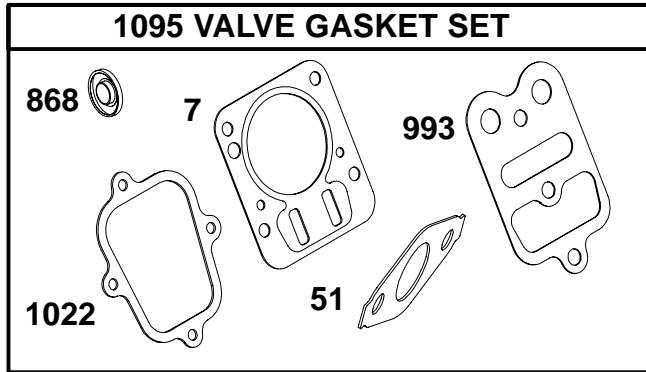

REF. NO.	PART NO.	DESCRIPTION	REF. NO.	PART NO.	DESCRIPTION	REF. NO.	PART NO.	DESCRIPTION
3	★299819	Seal-Oil (Magneto Side)	20A	★391484	Seal-Oil (PTO Side)	358	695155	Set-Engine Gasket
7	★∅695166	Gasket-Cylinder Head (Used After Code Date 9911300).	51	★♦∅692555	Gasket-Intake (2 Required)	633	♦♦693867	Seal-Choke/Throttle Shaft
		Note —	104	♦691242	Pin-Float Hinge	633A	♦♦691321	Seal-Choke/Throttle Shaft
		★∅ 273489 Gasket-Cylinder Head (Used Before Code Date 99120100).	121	695157	Kit-Carburetor Overhaul	868	★∅498592	Seal-Valve
12	★692549	Gasket-Crankcase	122	♦693749	Spacer-Carburetor	977	695156	Set-Carburetor Gasket
20	★692550	Seal-Oil (PTO Side)	127	♦694468	Plug-Welch	993	★∅691892	Gasket-Cylinder Head Plate
			134	♦398188	Kit-Needle/Seat	1022	★∅691890	Gasket-Rocker Cover
			137	♦♦693981	Float Bowl Gasket	1095	695289	Set-Valve Gasket
			276	♦♦271716	Washer-Sealing			

★ Included in Engine Gasket Set-Ref. No. 358.
∆ Included in Valve Gasket Set-Ref. No. 1095.

● Included in Carburetor Overhaul Kit-Ref. No. 121.
♦ Included in Carburetor Gasket Set-Ref. No. 977.