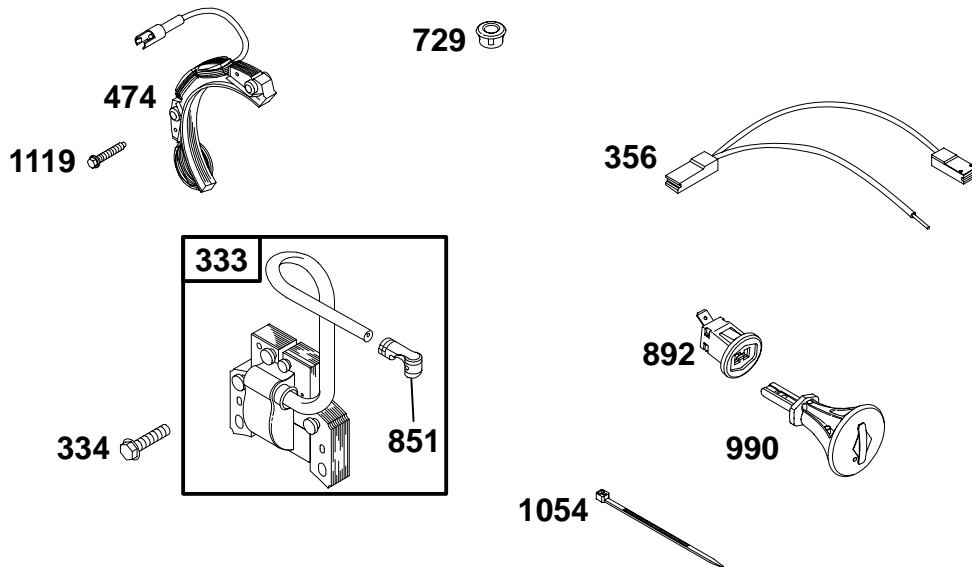

REF. NO.	PART NO.	DESCRIPTION	REF. NO.	PART NO.	DESCRIPTION	REF. NO.	PART NO.	DESCRIPTION
333	695711	Armature-Magneto	729	694371	Clip-Wire	990	695756	Key
334	94731	Screw (Magneto Armature)	851	493880	Terminal-Sparkplug	1054	280275	Tie-Cable
356	695731	Wire-Stop	892	695747	Switch-Key	1119	691183	Screw (Alternator)
474	695730	Alternator						

★ Included in Engine Gasket Set-Ref. No. 358.
Δ Included in Valve Gasket Set-Ref. No. 1095.

● Included in Carburetor Overhaul Kit-Ref. No. 121.
◆ Included in Carburetor Gasket Set-Ref. No. 977.