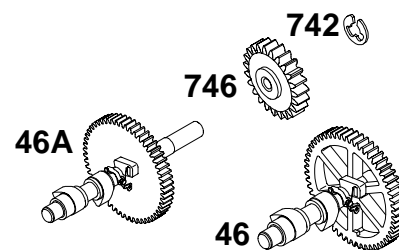

12C400 to 12C499

REF. NO.	PART NO.	DESCRIPTION	REF. NO.	PART NO.	DESCRIPTION	REF. NO.	PART NO.	DESCRIPTION	
16	693887	Crankshaft	26	499631	Ring Set (Standard)	32	94699	Screw (Connecting Rod)	
24	222698	Key-Flywheel			Note	32A	695759	Screw	
25	690021	Piston Assembly (Standard)			692785	Ring Set (.010" O.S.)	46	693404	Camshaft Used on Type No(s). 0100
		Note			692786	Ring Set (.020" O.S.)	46A	694831	Camshaft Used on Type No(s). 0110
		694167	Piston Assembly (.010" O.S.)		692787	Ring Set (.030" O.S.)	146	94388	Key-Timing
		694168	Piston Assembly (.020" O.S.)	27	263190	Lock-Piston Pin	219	693578	Gear-Governor
		694169	Piston Assembly (.030" O.S.)	28	499423	Pin-Piston	220	221551	Washer (Governor Gear)
				29	690124	Rod-Connecting	741	692565	Gear-Timing
				30	692562	Dipper-Connecting Rod	742	692564	Retainer-E-Ring
							746	692566	Gear-Idler

★ Included in Engine Gasket Set-Ref. No. 358.
Δ Included in Valve Gasket Set-Ref. No. 1095.

● Included in Carburetor Overhaul Kit-Ref. No. 121.
◆ Included in Carburetor Gasket Set-Ref. No. 977.