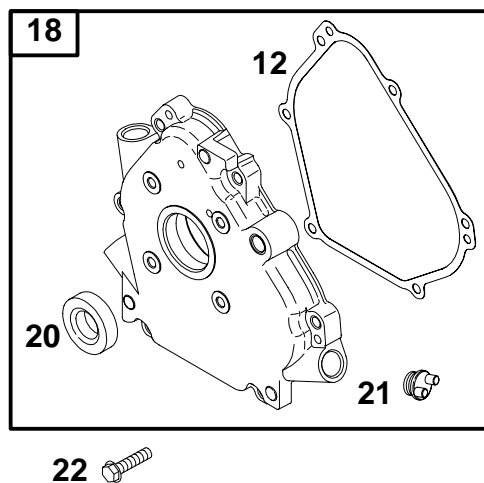

12C400 to 12C499

REF. NO.	PART NO.	DESCRIPTION	REF. NO.	PART NO.	DESCRIPTION	REF. NO.	PART NO.	DESCRIPTION
12	★692549	Gasket-Crankcase	20	★692550	Seal-Oil (PTO Side)	21	281658	Cap-Oil Fill
18	693204	Cover-Crankcase				22	692551	Screw (Crankcase Cover)
18A	694833	Cover-Crankcase Used on Type No(s). 0110.	20A	★391484	Seal-Oil (PTO Side)			

★ Included in Engine Gasket Set-Ref. No. 358.
Δ Included in Valve Gasket Set-Ref. No. 1095.

● Included in Carburetor Overhaul Kit-Ref. No. 121.
◆ Included in Carburetor Gasket Set-Ref. No. 977.