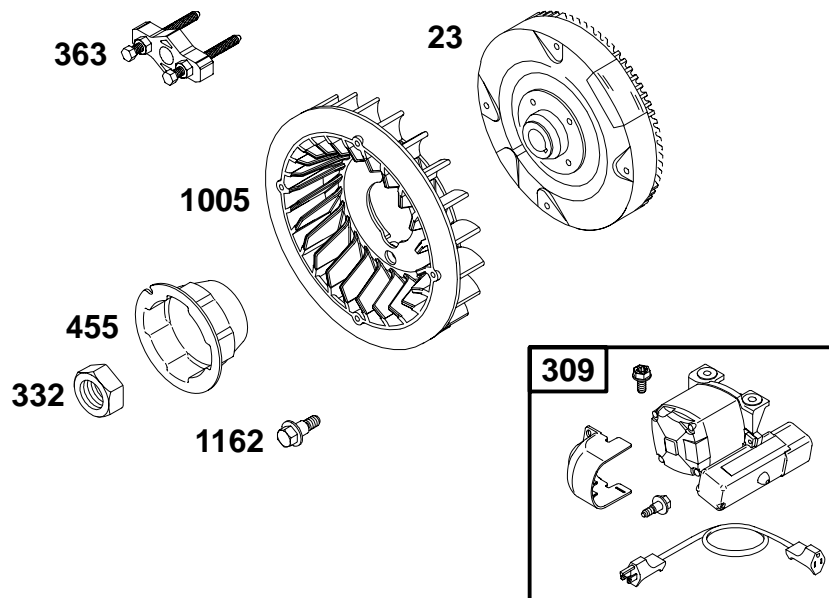

12C400 to 12C499

REF. NO.	PART NO.	DESCRIPTION	REF. NO.	PART NO.	DESCRIPTION	REF. NO.	PART NO.	DESCRIPTION
23	695741	Flywheel	332	94877	Nut (Flywheel)	1005	692592	Fan-Flywheel
309	695660	Motor-Starter	363	19069	Puller-Flywheel	1162	692590	Screw (Flywheel Fan)
			455	692591	Cup-Flywheel			

★ Included in Engine Gasket Set-Ref. No. 358.
Δ Included in Valve Gasket Set-Ref. No. 1095.

● Included in Carburetor Overhaul Kit-Ref. No. 121.
◆ Included in Carburetor Gasket Set-Ref. No. 977.