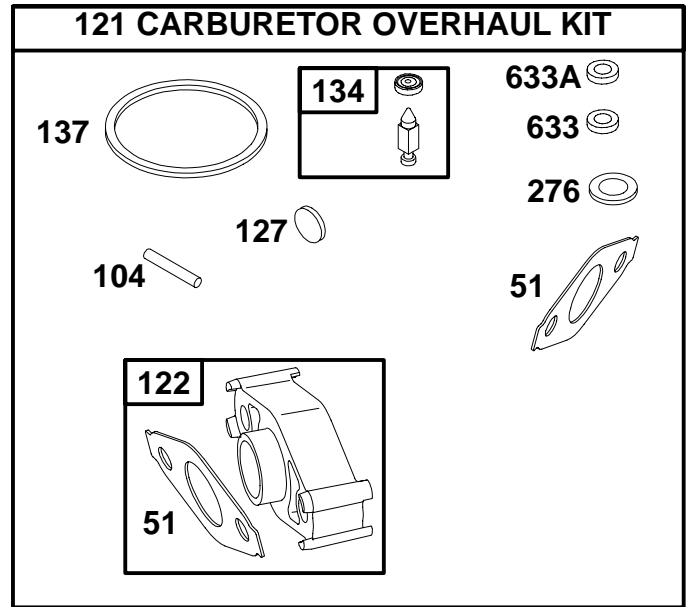

REF. NO.	PART NO.	DESCRIPTION	REF. NO.	PART NO.	DESCRIPTION	REF. NO.	PART NO.	DESCRIPTION
3	★299819	Seal-Oil (Magneto Side)	20A	★391484	Seal-Oil (PTO Side)	358	695155	Set-Engine Gasket
7	★∅695166	Gasket-Cylinder Head (Used After Code Date 9911300).	51	★♦∅692555	Gasket-Intake (2 Required)	633	♦♦693867	Seal-Choke/Throttle Shaft
		Note —	104	♦691242	Pin-Float Hinge	633A	♦♦691321	Seal-Choke/Throttle Shaft
		★∅ 273489 Gasket-Cylinder Head (Used Before Code Date 99120100).	121	695157	Kit-Carburetor Overhaul	868	★∅498592	Seal-Valve
12	★692549	Gasket-Crankcase	122	♦693749	Spacer-Carburetor	977	695156	Set-Carburetor Gasket
20	★692550	Seal-Oil (PTO Side)	127	♦694468	Plug-Welch	993	★∅691892	Gasket-Cylinder Head Plate
			134	♦398188	Kit-Needle/Seat	1022	★∅691890	Gasket-Rocker Cover
			137	♦♦693981	Float Bowl Gasket	1095	695289	Set-Valve Gasket
			276	♦♦271716	Washer-Sealing			

★ Included in Engine Gasket Set-Ref. No. 358.
∆ Included in Valve Gasket Set-Ref. No. 1095.

● Included in Carburetor Overhaul Kit-Ref. No. 121.
♦ Included in Carburetor Gasket Set-Ref. No. 977.