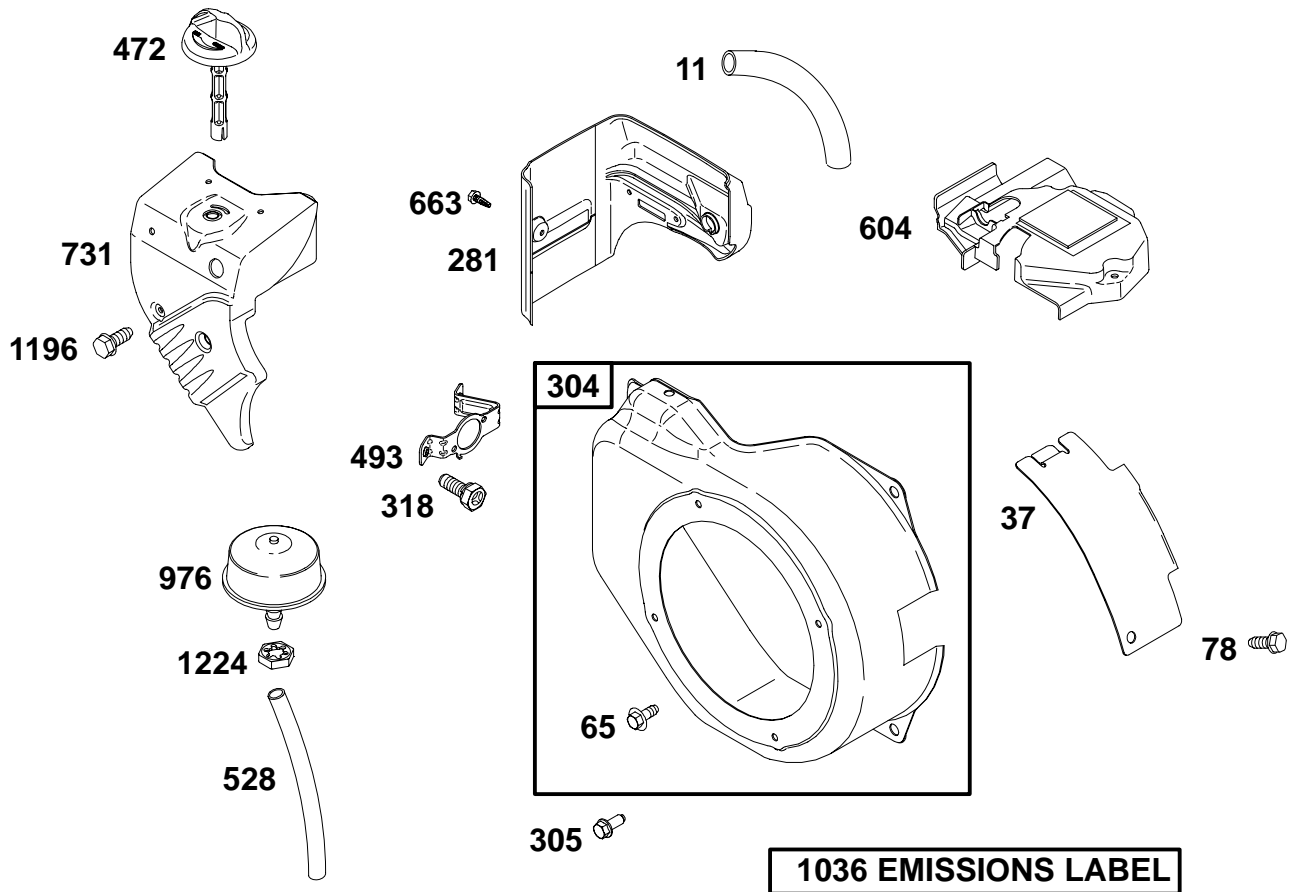

REF. NO.	PART NO.	DESCRIPTION	REF. NO.	PART NO.	DESCRIPTION	REF. NO.	PART NO.	DESCRIPTION
11	695745	Tube-Breather	318	690370	Screw (Mounting Bracket)	976	695750	Primer-Carburetor
37	695725	Guard-Flywheel	472	695752	Knob-Choke Shaft	1036	695041	Label-Emissions
65	692608	Screw (Rewind Starter)	493	695744	Bracket-Mounting	1196	695733	Screw (Snow Hood)
78	695724	Screw (Flywheel Guard)	528	695746	Hose-Primer	1224	94581	Nut (Carburetor Primer)
281	695732	Panel-Control	604	695749	Cover-Control			
304	695753	Housing-Blower	663	695733	Screw (Control Panel)			
305	690960	Screw (Blower Housing)	731	695748	Hood-Snow			

★ Included in Engine Gasket Set-Ref. No. 358.
△ Included in Valve Gasket Set-Ref. No. 1095.

● Included in Carburetor Overhaul Kit-Ref. No. 121.
◆ Included in Carburetor Gasket Set-Ref. No. 977.