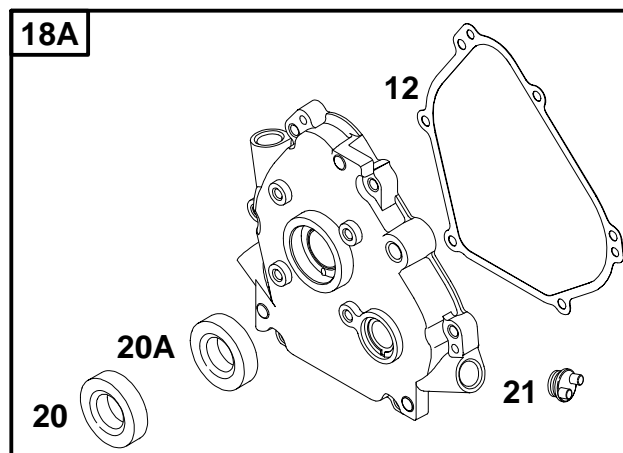

12C400 to 12C499

REF. NO.	PART NO.	DESCRIPTION	REF. NO.	PART NO.	DESCRIPTION	REF. NO.	PART NO.	DESCRIPTION
12	★692549	Gasket-Crankcase	20	★692550	Seal-Oil (PTO Side)	21	281658	Cap-Oil Fill
18	693204	Cover-Crankcase				22	692551	Screw (Crankcase Cover)
18A	694833	Cover-Crankcase Used on Type No(s). 0110.	20A	★391484	Seal-Oil (PTO Side)			

★ Included in Engine Gasket Set-Ref. No. 358.
Δ Included in Valve Gasket Set-Ref. No. 1095.

● Included in Carburetor Overhaul Kit-Ref. No. 121.
◆ Included in Carburetor Gasket Set-Ref. No. 977.