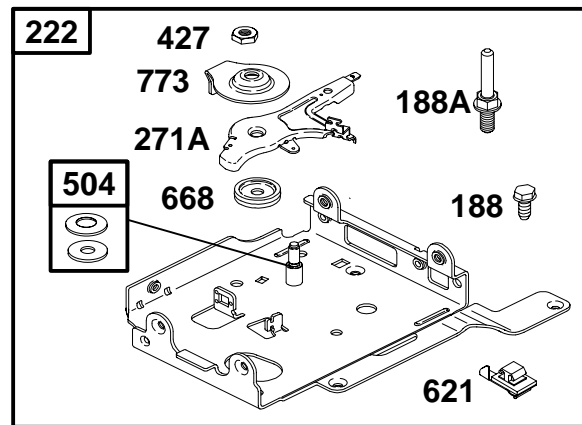

★ Included in Engine Gasket Set-Ref. No. 358.
 Δ Included in Valve Gasket Set-Ref. No. 1095.

● Included in Carburetor Overhaul Kit-Ref. No. 121.
 ◆ Included in Carburetor Gasket Set-Ref. No. 977.

REF. NO.	PART NO.	DESCRIPTION	REF. NO.	PART NO.	DESCRIPTION	REF. NO.	PART NO.	DESCRIPTION
51	◆◆692555	Gasket-Intake (2 Required)	117	690048	Jet-Main (Standard)	186	493496	Connector-Hose
95	94098	Screw (Throttle Valve)			Note	276	◆◆271716	Washer-Sealing
97	690024	Shaft-Throttle			498977		692568	Screw (Carburetor)
98	398185	Kit-Idle Speed	122	◆693749	Spacer-Carburetor	633	◆◆693867	Seal-Choke/Throttle Shaft
104	◆691242	Pin-Float Hinge	125	695727	Carburetor	633A	◆◆691321	Seal-Choke/Throttle Shaft
108	695807	Valve-Choke	127	◆694468	Plug-Welch	692	690572	Spring-Detent (Choke)
109	695729	Shaft-Choke	130	691181	Valve-Throttle	975	493640	Bowl-Float
			133	398187	Float-Carburetor			
			134	◆398188	Kit-Needle/Seat			
			137	◆◆693981	Gasket-Float Bowl			

REF. NO.	PART NO.	DESCRIPTION	REF. NO.	PART NO.	DESCRIPTION	REF. NO.	PART NO.	DESCRIPTION
188	94644	Screw (Control Bracket)	271	290568	Control Lever	615	692576	Retainer-Governor Shaft
188A	695709	Screw (Control Bracket)	271A	695743	Lever-Control	616	692547	Crank-Governor
209	692571	Spring-Governor	427	694255	Nut (Control Bracket)	621	396847	Switch-Stop
209A	261306	Spring-Governor	485	695755	Knob-Control	632	693408	Spring/Link- Mechanical Governo
222	695742	Bracket-Control	504	694254	Washer Set-Friction	668	694257	Spacer
227	692573	Lever-Governor Control	505	231082	Nut (Governor Control Lever)	773	694258	Retainer
268	691072	Control Wire Casing (Cut to Length)	562	94852	Bolt (Governor Control Lever)			
269	26099	Control Wire (Cut to Length)						
270	63426	Nut (Control Wire Casing)						