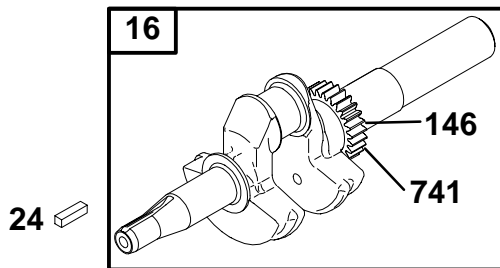

12C400 to 12C499

REF. NO.	PART NO.	DESCRIPTION	REF. NO.	PART NO.	DESCRIPTION	REF. NO.	PART NO.	DESCRIPTION	
16	693887	Crankshaft	26	499631	Ring Set (Standard)	32	94699	Screw (Connecting Rod)	
24	222698	Key-Flywheel			Note	32A	695759	Screw	
25	690021	Piston Assembly (Standard)			692785	Ring Set (.010" O.S.)	46	693404	Camshaft Used on Type No(s). 0100
		Note			692786	Ring Set (.020" O.S.)	46A	694831	Camshaft Used on Type No(s). 0110
		694167	Piston Assembly (.010" O.S.)		692787	Ring Set (.030" O.S.)	146	94388	Key-Timing
		694168	Piston Assembly (.020" O.S.)	27	263190	Lock-Piston Pin	219	693578	Gear-Governor
		694169	Piston Assembly (.030" O.S.)	28	499423	Pin-Piston	220	221551	Washer (Governor Gear)
				29	690124	Rod-Connecting	741	692565	Gear-Timing
				30	692562	Dipper-Connecting Rod	742	692564	Retainer-E-Ring
							746	692566	Gear-Idler

★ Included in Engine Gasket Set-Ref. No. 358.
Δ Included in Valve Gasket Set-Ref. No. 1095.

● Included in Carburetor Overhaul Kit-Ref. No. 121.
◆ Included in Carburetor Gasket Set-Ref. No. 977.