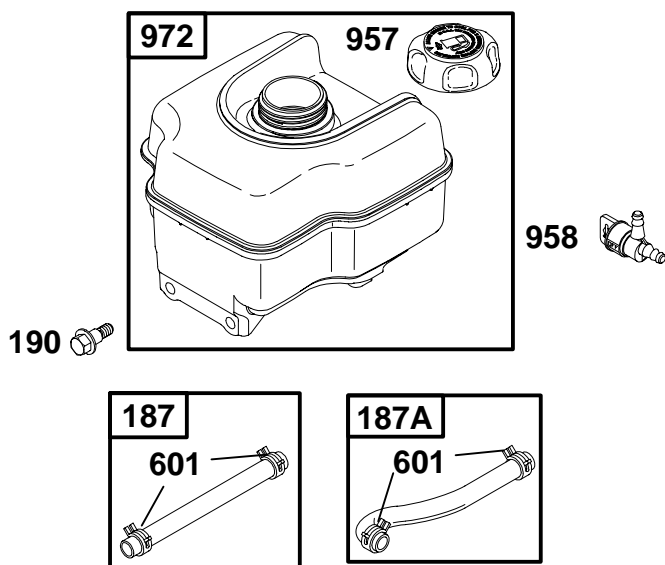

12C400 to 12C499

REF. NO.	PART NO.	DESCRIPTION	REF. NO.	PART NO.	DESCRIPTION	REF. NO.	PART NO.	DESCRIPTION
187	298049	Line-Fuel (Cut to Required Length)	190	692127	Screw (Fuel Tank)	958	692586	Valve-Fuel Shut-Off
187A	692601	Line-Fuel (Molded)	601	95162	Clamp-Hose	972	695736	Tank-Fuel
			957	695737	Cap-Fuel Tank			

★ Included in Engine Gasket Set-Ref. No. 358.
Δ Included in Valve Gasket Set-Ref. No. 1095.

● Included in Carburetor Overhaul Kit-Ref. No. 121.
◆ Included in Carburetor Gasket Set-Ref. No. 977.