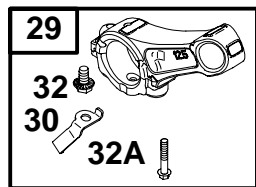

12C400 to 12C499

REF. NO.	PART NO.	DESCRIPTION	REF. NO.	PART NO.	DESCRIPTION	REF. NO.	PART NO.	DESCRIPTION	
16	693887	Crankshaft	26	499631	Ring Set (Standard)	32	94699	Screw (Connecting Rod)	
24	222698	Key-Flywheel			Note	32A	695759	Screw	
25	690021	Piston Assembly (Standard)			692785	Ring Set (.010" O.S.)	46	693404	Camshaft Used on Type No(s). 0100
		Note			692786	Ring Set (.020" O.S.)	46A	694831	Camshaft Used on Type No(s). 0110
		694167	Piston Assembly (.010" O.S.)		692787	Ring Set (.030" O.S.)	146	94388	Key-Timing
		694168	Piston Assembly (.020" O.S.)	27	263190	Lock-Piston Pin	219	693578	Gear-Governor
		694169	Piston Assembly (.030" O.S.)	28	499423	Pin-Piston	220	221551	Washer (Governor Gear)
				29	690124	Rod-Connecting	741	692565	Gear-Timing
				30	692562	Dipper-Connecting Rod	742	692564	Retainer-E-Ring
							746	692566	Gear-Idler

★ Included in Engine Gasket Set-Ref. No. 358.
Δ Included in Valve Gasket Set-Ref. No. 1095.

● Included in Carburetor Overhaul Kit-Ref. No. 121.
◆ Included in Carburetor Gasket Set-Ref. No. 977.