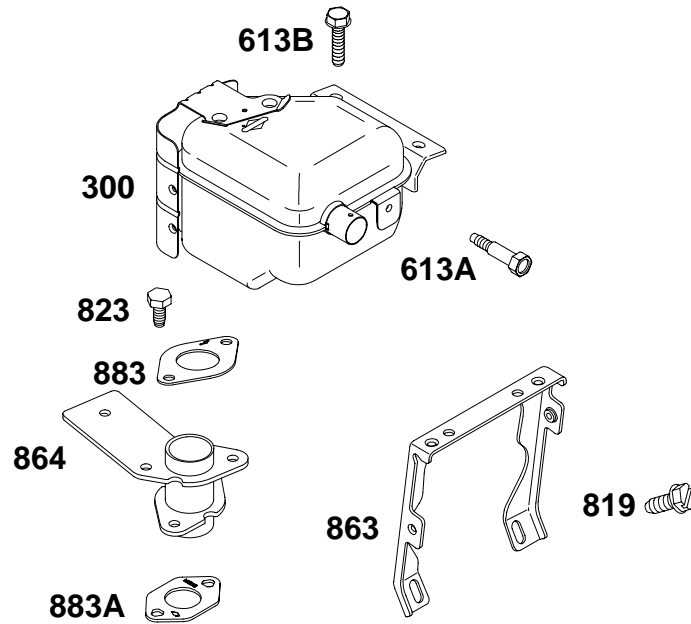

REF. NO.	PART NO.	DESCRIPTION	REF. NO.	PART NO.	DESCRIPTION	REF. NO.	PART NO.	DESCRIPTION
300	695735	Muffler	819	94914	Screw (Muffler Bracket)	863	695734	Bracket-Muffler
613A	694460	Screw (Muffler)	823	94706	Screw (Muffler Adapter)	864	694430	Adapter-Muffler
613B	691108	Screw (Muffler)				883	272309	Gasket-Exhaust
						883A	274246	Gasket-Exhaust

★ Included in Engine Gasket Set-Ref. No. 358.
△ Included in Valve Gasket Set-Ref. No. 1095.

● Included in Carburetor Overhaul Kit-Ref. No. 121.
◆ Included in Carburetor Gasket Set-Ref. No. 977.