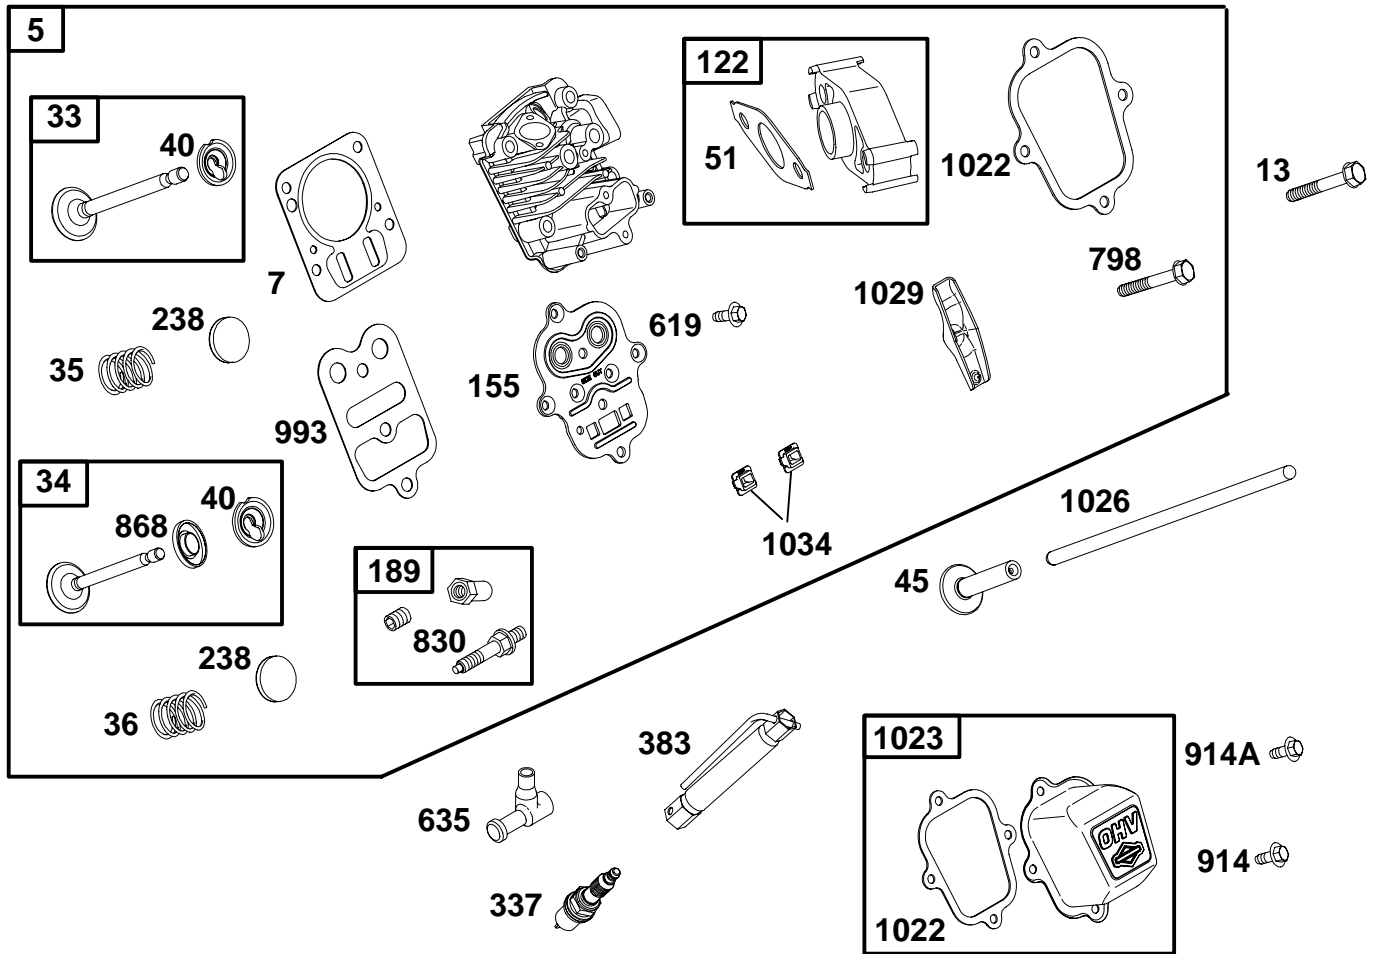

REF. NO.	PART NO.	DESCRIPTION	REF. NO.	PART NO.	DESCRIPTION	REF. NO.	PART NO.	DESCRIPTION
5	693643	Head-Cylinder	122	●693749	Spacer-Carburetor	914	94786	Screw (Rocker Cover) (7/16" Long)
7	★∅695166	Gasket-Cylinder Head	155	695168	Plate-Cylinder Head	914A	692557	Screw (Rocker Cover) (3/8" Long)
13	691137	Screw (Cylinder Head)	189	694543	Ball-Rocker Arm	993	★∅691892	Gasket-Cylinder Head Plate
33	499642	Valve-Exhaust	238	691300	Cap-Valve	1022	★∅691890	Gasket-Rocker Cover
34	499641	Valve-Intake	337	491055	Sparkplug	1023	499924	Cover-Rocker Arm
35	691304	Spring-Valve (Intake)	383	19374	Wrench-Sparkplug	1026	693517	Rod-Push
36	691304	Spring-Valve (Exhaust)	619	691108	Screw (Cylinder Head Plate)	1029	691230	Arm-Rocker
40	93312	Retainer-Valve	635	280897	Boot-Sparkplug	1034	691343	Guide-Push Rod
45	262679	Tappet-Valve	798	692559	Screw (Rocker Arm)			
51	★◆∅692555	Gasket-Intake (2 Required)	830	694544	Stud (Rocker Arm)			
			868	★∅498592	Seal-Valve			

★ Included in Engine Gasket Set-Ref. No. 358.
∆ Included in Valve Gasket Set-Ref. No. 1095.

● Included in Carburetor Overhaul Kit-Ref. No. 121.
◆ Included in Carburetor Gasket Set-Ref. No. 977.