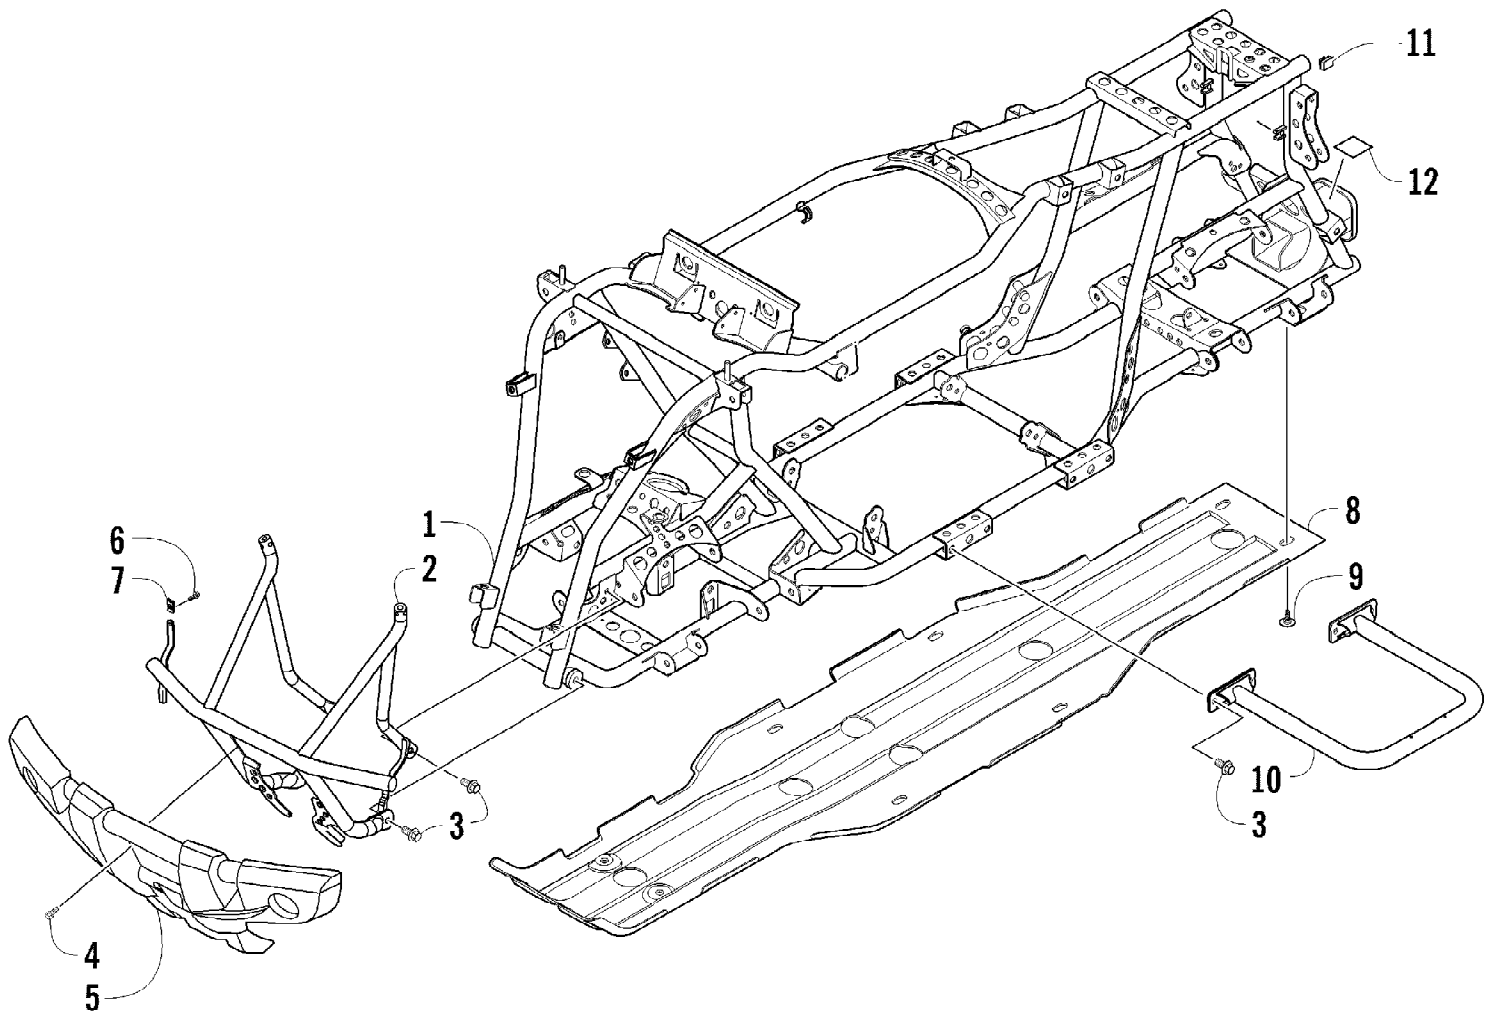

2011 ATV 350 CR CAT GREEN (A2011IRG4BUSZ)
FRAME AND RELATED PARTS

Page 28 of 72

Ref #	Part Number	Qty	S/P/F	Description
1	3313-855	1		Frame, Main
2	3306-332	1		Bumper - Front
3	3304-543	12	/P	Screw, Cap
4	3304-587	4	/P	Screw, Cap
5	3306-289	1		Fascia, Bumper
6	3304-586	2	/P	Screw, Cap
7	3303-267	2		Clip, U-Nut
8	3313-755	1	/P	Panel, Belly
9	0423-545	10	/P	Screw, Shoulder
10	3313-351	2		Footrest
11	3306-329	2		Cushion
12	1411-077	1		Decal, Warning - Towing