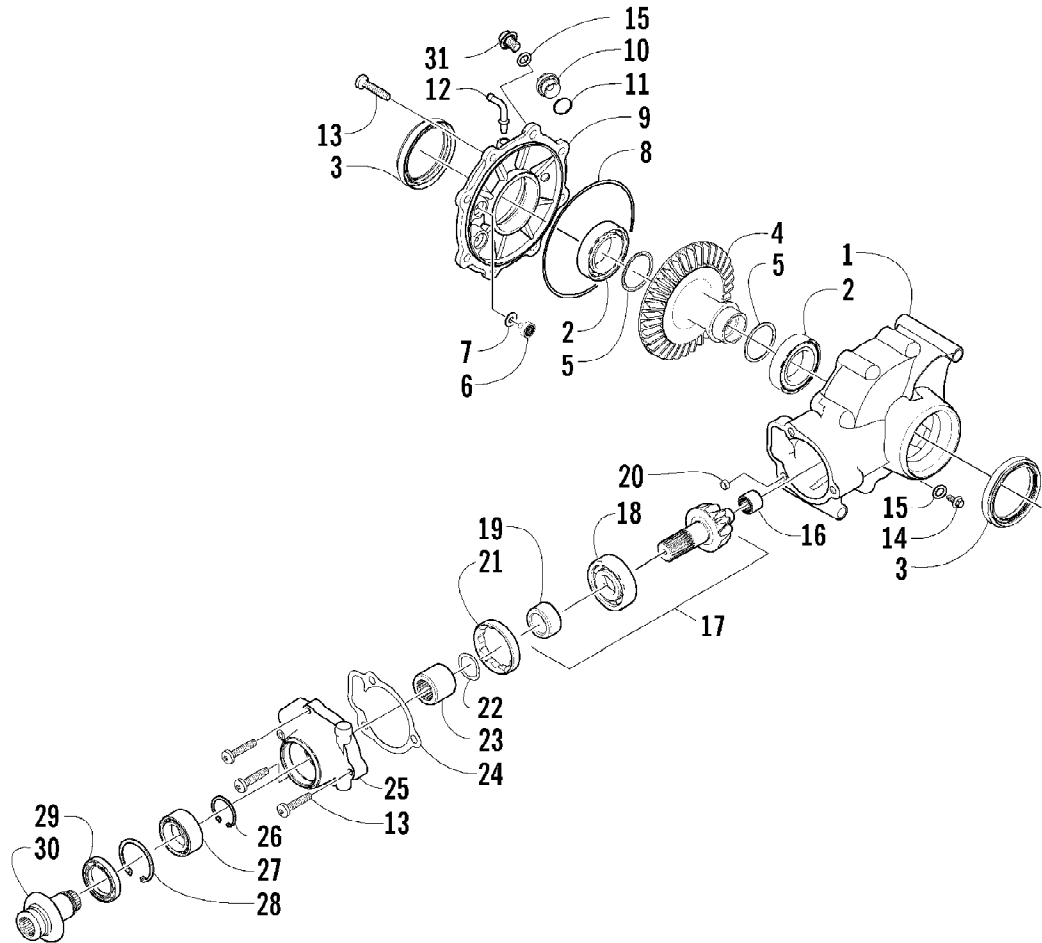

2011 ATV 350 CR CAT GREEN (A2011IRG4BUSZ)
REAR DRIVE GEARCASE ASSEMBLY

2011 ATV 350 CR CAT GREEN (A2011IRG4BUSZ)
REAR DRIVE GEARCASE ASSEMBLY

Ref #	Part Number	Qty	S/P/F	Description
	3306-023	1		Complete Rear Drive Gearcase Assembly
1	3306-024	1		Housing, Gearcase
2	3306-026	2		Bearing
3	3306-025	2		Seal
4	3306-029	1		Gear, Ring - 34T
5	3306-132	AR		Shim, 41 x 49 x 1.0 mm
5	3306-133	AR		Shim, 41 x 49 x 1.1 mm
5	3306-134	AR		Shim, 41 x 49 x 1.2 mm
5	3306-135	AR		Shim, 41 x 49 x 1.3 mm
5	3306-136	AR		Shim, 41 x 49 x 1.4 mm
5	3306-137	AR		Shim, 41 x 49 x 1.5 mm
5	3306-138	AR		Shim, 41 x 49 x 1.6 mm
5	3306-139	AR		Shim, 41 x 49 x 1.7 mm
6	3306-031	1		Button, Thrust
7	3306-124	AR		Shim, 6.3 x 18 x 1.0 mm
7	3306-125	AR		Shim, 6.3 x 18 x 1.1 mm
7	3306-126	AR		Shim, 6.3 x 18 x 1.2 mm
7	3306-127	AR		Shim, 6.3 x 18 x 1.3 mm
7	3306-128	AR		Shim, 6.3 x 18 x 1.4 mm
7	3306-129	AR		Shim, 6.3 x 18 x 1.5 mm
7	3306-130	AR		Shim, 6.3 x 18 x 1.6 mm
7	3306-131	AR		Shim, 6.3 x 18 x 1.7 mm
8	3306-030	1		O-Ring
9	3306-033	1		Cover, Gearcase
10	3306-035	1		Plug, Fill (inc. 11)
11	0423-154	1		O-Ring
12	3306-034	1		Fitting, Elbow
13	3303-615	11		Screw, Self-Tapping
14	3306-027	1		Plug, Magnetic (inc. one No. 15)
15	0423-153	2		O-Ring
16	3306-038	1		Bearing
17	3306-039	1		Gear, Pinion - Assembly - 11T (inc. 18-19)
18	3306-040	1		Bearing
19	0402-336	1		Collar, Retaining
20	3306-048	1		Pin, Dowel
21	3306-042	1		Collar, Lock
22	3306-043	1		Washer, Wave
23	3306-044	1		Collar, Shaft
24	3323-234	1		Gasket, Flange
25	3306-049	1		Housing, Pinion
26	3306-045	1		Ring, Retaining
27	3323-240	1		Bearing
28	3306-046	1		Ring, Retaining
29	3323-239	1		Seal
30	3306-047	1		Shaft, Input
31	3306-036	1		Plug, Oil Level (inc. one No. 15)