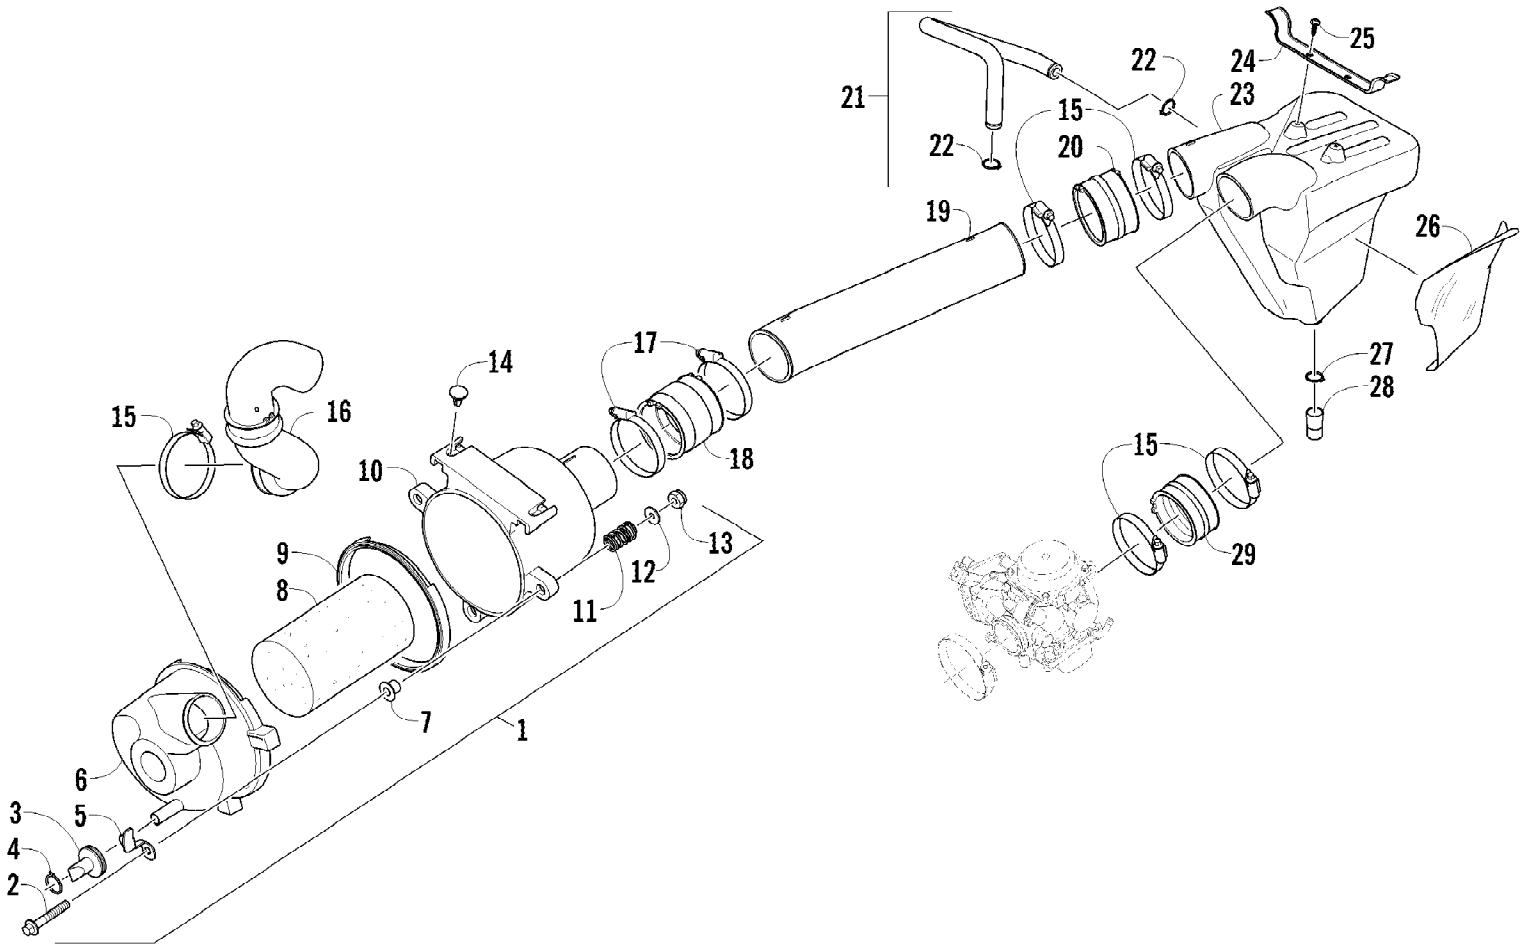

2011 ATV 350 CR CAT GREEN (A2011IRG4BUSZ)
AIR INTAKE ASSEMBLY

2011 ATV 350 CR CAT GREEN (A2011IRG4BUSZ)
AIR INTAKE ASSEMBLY

Page 2 of 72

Ref #	Part Number	Qty	S/P/F	Description
1	3313-395	1		Filter, Air - Assembly (inc. 2-13)
2	8408-850	3		Screw, Cap
3	0470-442	1	/P	Valve, Drain
4	3313-705	1		Clamp
5	3313-375	3		Latch
6	3313-376	1		Cover, Air Filter
7	3313-853	3		Spacer
8	3313-378	1		Element, Air Filter
9	3313-446	1		Gasket, Air Filter
10	3313-377	1		Housing, Air Filter
11	0402-678	3	/P	Spring
12	8050-222	3	/P	Washer
13	3303-269	3		Nut, Lock
14	3305-448	2		Clip, Retaining
15	0423-380	5	/P	Clamp
16	3313-816	1		Boot, Air Intake
17	3313-817	2		Clamp
18	3313-275	1		Boot, Air Intake
19	3313-063	1		Boot, Air Intake
20	3313-274	1		Boot, Air Intake
21	3313-397	1		Hose, Oil Catch (inc. 22)
22	3304-167	2		Clamp, Hose
23	3313-224	1		Housing, Air Intake
24	3313-356	1		Bracket, Mounting - Air Intake Housing
25	3304-409	2	/P	Screw, Self-Tapping
26	3313-362	1	/P	Foil, Protective
27	3313-706	1		Clamp
28	3313-543	1		Pipe, Drain
29	3313-551	1		Boot, Air Intake