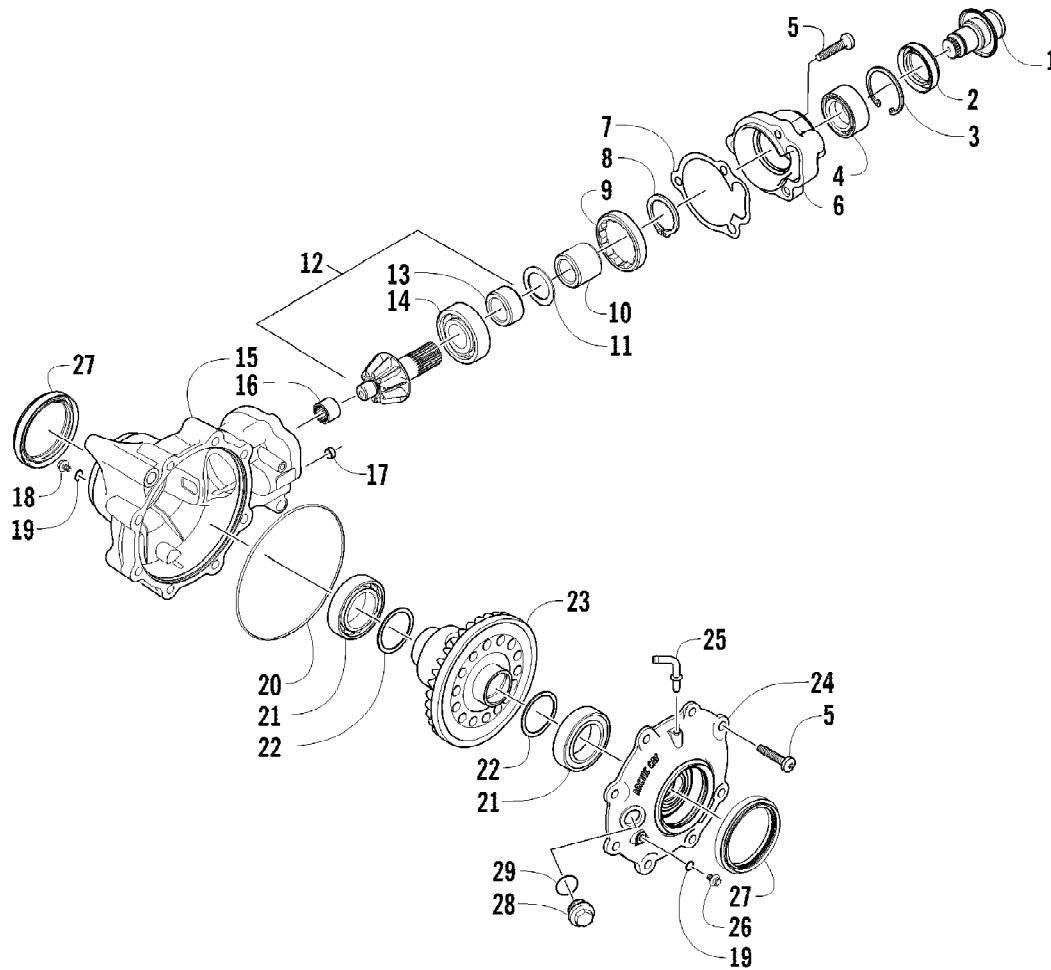

2011 ATV 350 CR CAT GREEN (A2011IRG4BUSZ)
FRONT DRIVE GEARCASE ASSEMBLY

2011 ATV 350 CR CAT GREEN (A2011IRG4BUSZ)
FRONT DRIVE GEARCASE ASSEMBLY

Page 32 of 72

Ref #	Part Number	Qty	S/P/F	Description
	3306-434	1		Complete Front Drive Gearcase Assembly
1	3306-047	1		Shaft, Input
2	3323-239	1		Seal
3	3306-046	1		Ring, Retaining
4	3323-240	1		Bearing
5	3303-615	11		Screw, Self-Tapping
6	3306-049	1		Housing, Pinion
7	3323-234	1		Gasket, Flange
8	3306-045	1		Ring, Retaining
9	3313-788	1		Collar, Lock
10	3306-044	1		Bearing
11	3306-043	1		Washer, Wave
12	3306-039	1		Gear, Pinion - Assembly - 11T (inc. 13-14)
13	0402-336	1		Collar, Retaining
14	3306-040	1		Bearing
15	3313-793	1		Housing, Gearcase
16	3306-038	1		Bearing
17	3306-048	1		Pin, Dowel
18	3306-027	1		Plug, Magnetic (inc. one No. 19)
19	0423-153	2		O-Ring
20	3306-030	1		O-Ring
21	3306-026	2		Bearing
22	3306-132	AR		Shim, 41 x 49 x 1.0 mm
22	3306-133	AR		Shim, 41 x 49 x 1.1 mm
22	3306-134	AR		Shim, 41 x 49 x 1.2 mm
22	3306-135	AR		Shim, 41 x 49 x 1.3 mm
22	3306-136	AR		Shim, 41 x 49 x 1.4 mm
22	3306-137	AR		Shim, 41 x 49 x 1.5 mm
22	3306-138	AR		Shim, 41 x 49 x 1.6 mm
22	3306-139	AR		Shim, 41 x 49 x 1.7 mm
23	3313-794	1		Gear, Ring - 34T
24	3313-795	1		Cover, Gearcase
25	3306-034	1		Fitting, 90°
26	3306-036	1		Plug, Oil Level (inc. one No. 19)
27	3306-025	2		Seal
28	3306-035	1		Plug, Fill (inc. 29)
29	0423-154	1		O-Ring