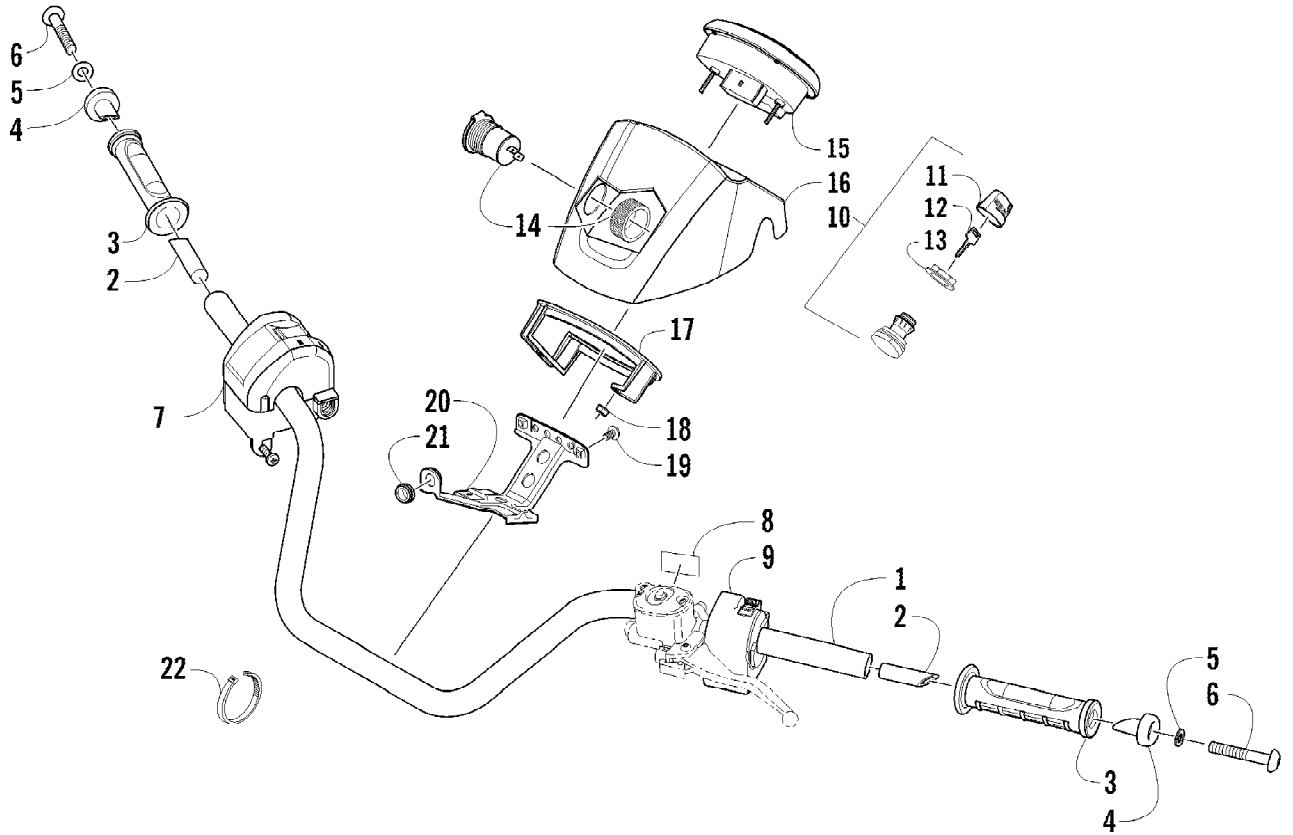

2011 ATV 350 CR CAT GREEN (A2011IRG4BUSZ)
HANDLEBAR ASSEMBLY

Page 40 of 72

Ref #	Part Number	Qty	S/P/F	Description
1	3306-580	1		Handlebar
2	0405-148	2		Plug, Handlebar
3	0405-147	2		Grip, Handlebar
4	0405-149	2		End Cap, Handlebar
5	8050-247	2	/P	Washer
6	8477-845	2		Screw, Machine
7	3303-953	1		Case, Throttle - Assembly
8	1411-865	1		Decal, Brake Lever Lock
9	3313-428	1		Switch, Control - Assembly
10	3313-439	1		Switch, Ignition - Assembly (inc. 11-13)
11	0430-054	1		Cover, Key
12	3409-007	2	/P/F	Key, Ignition - Blank
13	0430-050	1		Nut, Flange - Ignition Switch
14	3313-468	1		Outlet, Accessory - 12V
15	0520-119	1		Speedometer - Assembly
16	3306-278	1		Pod, Instrument
17	0420-065	1	/P	Bracket, Retaining
18	0423-493	2		Nut w/Washer
19	3304-404	2		Screw, Cap
20	3306-277	1		Bracket, Mounting - Pod (inc. 21)
21	3303-239	1		Grommet
22	3303-839	AR		Tie, Cable