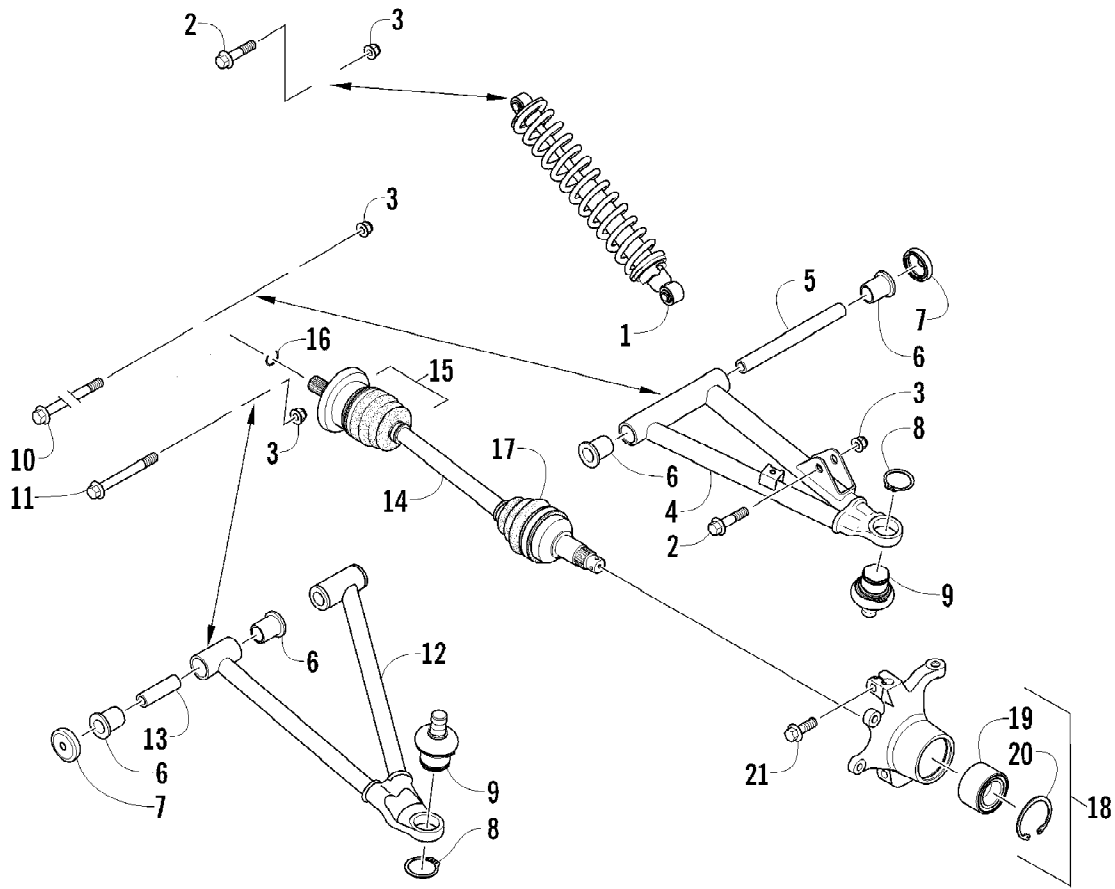

2011 ATV 350 CR CAT GREEN (A2011IRG4BUSZ)
FRONT SUSPENSION ASSEMBLY

2011 ATV 350 CR CAT GREEN (A2011IRG4BUSZ)
FRONT SUSPENSION ASSEMBLY

Page 34 of 72

Ref #	Part Number	Qty	S/P/F	Description
1	3313-330	2		Shock/Spring Assembly
2	3303-376	4	/P	Screw, Cap
3	3304-031	10	/P	Nut, Lock
4	3313-084	1		A-Arm, Upper Right (inc. 5-9)
4	3313-085	1		A-Arm, Upper Left (inc. 5-9)
5	3313-111	2	/P	Axle
6	3313-112	12		Bushing
7	3313-113	12		Seal
8	0423-009	4	/P	Ring, Retaining
9	0405-115	4	/P	Ball Joint
10	3313-430	2		Screw, Cap
11	3304-183	4	/P	Screw, Cap
12	3313-080	1		A-Arm, Lower Right (inc. 6-9 and 13)
12	3313-081	1		A-Arm, Lower Left (inc. 6-9 and 13)
13	3313-107	4		Axle
14	3313-831	2	/P	Axle, Drive - Front (inc. 15-17)
15	3313-560	1		Repair Kit, Boot - Drive Axle - Inbound (inc. 16)
16	0423-844	2	/P	Clip, Retaining
17	3313-558	1		Repair Kit, Boot - Drive Axle - Outbound
18	3323-130	1		Knuckle - Assembly - Right (inc. 19-20)
18	3323-131	1		Knuckle - Assembly - Left (inc. 19-20)
19	1402-809	2	/P	Bearing
20	0423-423	2		Ring, Retaining
21	3323-127	4		Screw, Cap