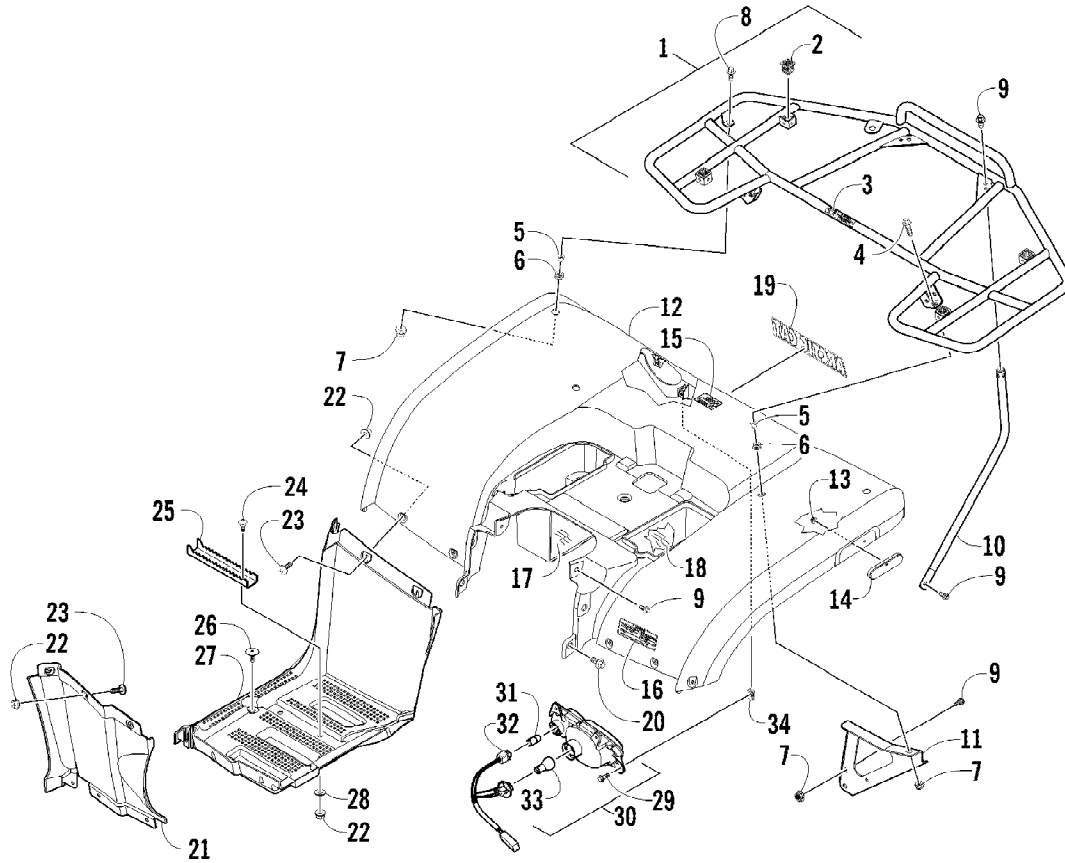

2011 ATV 350 CR CAT GREEN (A2011IRG4BUSZ)
REAR BODY, RACK, AND TAILLIGHT ASSEMBLY

2011 ATV 350 CR CAT GREEN (A2011IRG4BUSZ)
REAR BODY, RACK, AND TAILLIGHT ASSEMBLY

Ref #	Part Number	Qty	S/P/F	Description
1	3313-373	1		Rack, Rear - Assembly (inc. 2-3)
2	0441-592	4	/P	Bushing
3	1411-682	1		Decal, Warning - Load
4	8410-830	2		Screw, Cap
5	0423-669	4		Spacer
6	0423-465	4		Grommet
7	3304-668	8		Nut, Lock
8	3313-522	2		Screw, Cap
9	3304-543	8	/P	Screw, Cap
10	3313-449	2		Tube, Mounting
11	3313-352	1		Bracket, Mounting - Rear Rack - Right
11	3313-353	1		Bracket, Mounting - Rear Rack - Left
12	3306-411	1		Panel, Fender - Rear (inc. 13-18)
13	3304-774	2		Nut, Lock
14	3313-360	2	/P	Reflector
15	1411-809	1	/P	Decal, Warning - Passenger
16	1411-893	1		Decal, Warning - Tire Pressure
17	3313-362	1	/P	Foil, Protective - Right
18	3313-363	1		Foil, Protective - Left
19	2411-501	1		Decal, "Arctic Cat"
20	3305-783	2		Screw, Cap
21	3313-760	1		Footwell - Front - Right
21	3313-761	1		Footwell - Front - Left
22	3304-431	22	/P	Nut, Lock
23	3305-703	18		Screw, Machine
24	3304-586	4	/P	Screw, Cap
25	1506-125	2	/P	Footpeg
26	0423-545	2	/P	Screw, Shoulder
27	3313-762	1		Footwell - Rear - Right
27	3313-763	1		Footwell - Rear - Left
28	3305-852	4		Washer
29	3304-029	8	/P	Screw, Cap
30	3313-382	1		Taillight Assembly - Right (inc. 31-33)
30	3313-383	1		Taillight Assembly - Left (inc. 31-33)
31	3313-508	2	/P	Bulb, Backup
32	3313-499	2		Socket, Taillight - Assembly
33	3303-849	2	/P	Bulb, Taillight
34	3304-061	8	/P	Clip, U-Nut