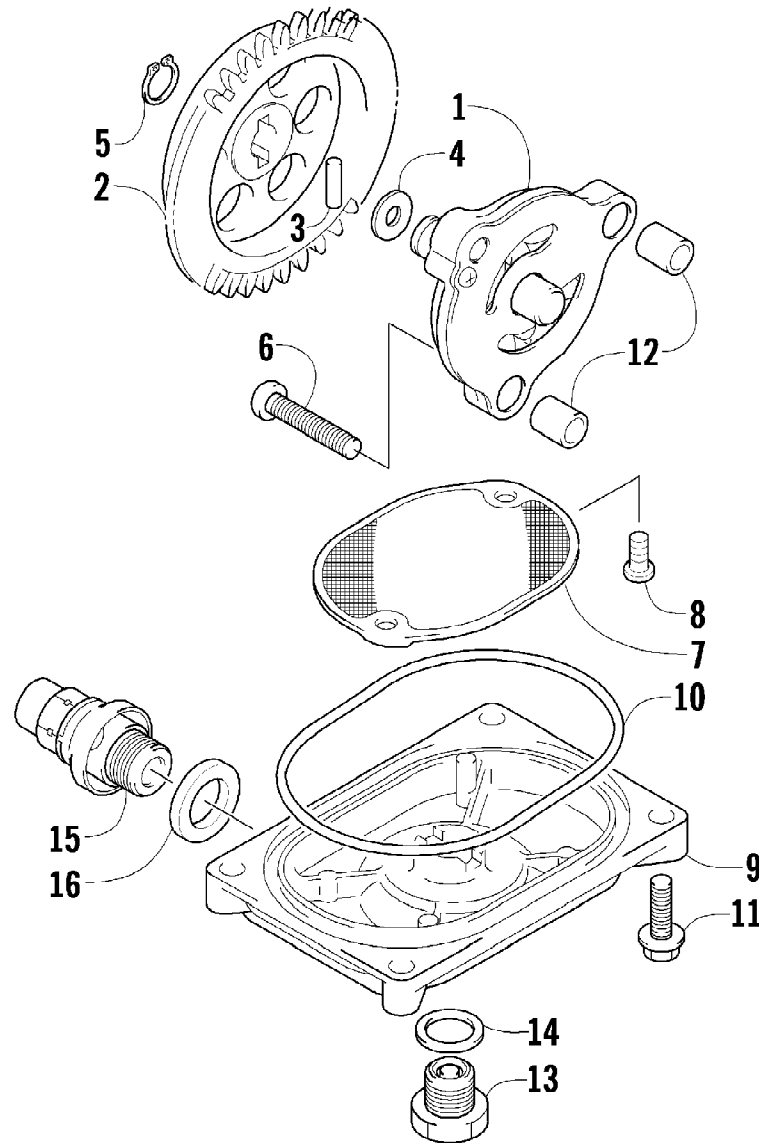

2011 ATV 350 CR CAT GREEN (A2011IRG4BUSZ)
OIL PUMP AND STRAINER ASSEMBLY

Page 48 of 72

Ref #	Part Number	Qty	S/P/F	Description
1	0812-069	1		Pump, Oil
2	0812-010	1		Gear, Driven
3	0812-036	1		Pin, Dowel
4	0828-007	1	/P	Washer
5	3304-146	1		Ring, Retaining
6	0826-131	3		Screw, Machine
7	0812-049	1		Strainer, Oil
8	3313-722	2		Screw, Cap
9	0812-038	1		Cap, Oil Strainer
10	0830-159	1		O-Ring
11	3303-384	4	/P	Screw, Cap
12	0829-033	2		Pin, Dowel
13	0812-065	1		Plug, Drain
14	0830-143	1	/P	Gasket
15	0812-067	1		Valve, Oil-Relief - Assembly (inc. 16)
16	0830-181	1		O-Ring