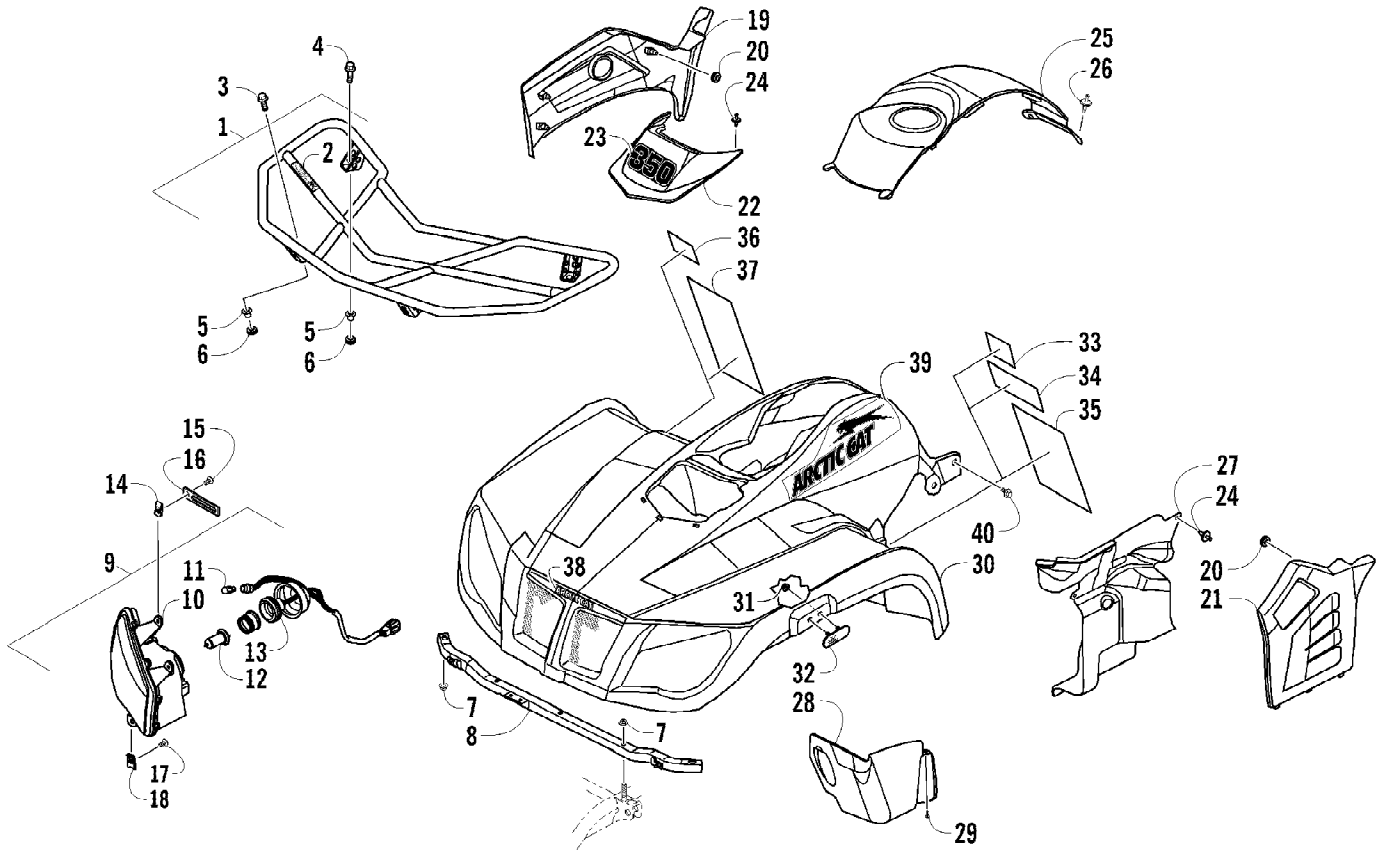

2011 ATV 350 CR CAT GREEN (A2011IRG4BUSZ)
FRONT BODY, RACK, AND HEADLIGHT ASSEMBLY

2011 ATV 350 CR CAT GREEN (A2011IRG4BUSZ)
FRONT BODY, RACK, AND HEADLIGHT ASSEMBLY

Page 30 of 72

Ref #	Part Number	Qty	S/P/F	Description
1	3306-330	1		Rack, Front - Assembly (inc. 2)
2	1411-681	1		Decal, Warning - Load
3	3313-713	2		Screw, Cap
4	3313-522	2		Screw, Cap
5	0423-669	4		Spacer
6	0423-465	4		Grommet
7	3304-668	4		Nut, Lock
8	3313-469	1		Tube, Mounting
9	3306-268	1		Headlight - Assembly - Right (inc. 10-13)
9	3306-269	1		Headlight - Assembly - Left (inc. 10-13)
10	3306-270	1		Lens, Headlight - Right
10	3306-271	1		Lens, Headlight - Left
11	3303-847	2		Bulb
12	3303-846	2	/P	Bulb, Headlight
13	3306-272	2		Socket, Headlight - Assembly
14	3304-061	4	/P	Clip, U-Nut
15	3304-029	4	/P	Screw, Cap
16	3304-157	2		Clamp, Routing
17	3304-586	2	/P	Screw, Cap
18	3303-267	2		Clip, U-Nut
19	3313-752	1		Panel, Side - Lower - Right
20	0423-678	10		Grommet
21	3313-753	1		Panel, Side - Lower - Left
22	3306-404	1		Cover, Access
23	2411-499	1		Decal, "350"
24	3303-592	4		Clip, Retaining
25	3306-398	1		Cover, Gas Tank
26	3304-057	2	/P	Clip, Retaining
27	3313-756	1		Panel, Splash - Front Right
27	3313-757	1		Panel, Splash - Front Left
28	3313-754	1		Shield, Linkage
29	3304-650	3	/P	Screw, Self-Tapping
30	3306-401	1		Panel, Fender - Front (inc. 31-37)
31	3304-774	2		Nut, Lock
32	3313-359	2	/P	Reflector
33	0411-835	1		Decal, Warning - Turn/Hill
34	1411-804	1	/P	Decal, Warning - Age
35	1411-932	1	/P	Decal, Warning - General
36	1411-574	1		Decal, Warning - Off-Road Only
37	1411-250	1		Decal, Warning - Reverse/Pre-Ride
38	2411-501	1		Decal, "Arctic Cat"
39	2411-494	1		Decal, Side - Upper Right
39	2411-495	1		Decal, Side - Upper Left
40	3305-783	2		Screw, Cap