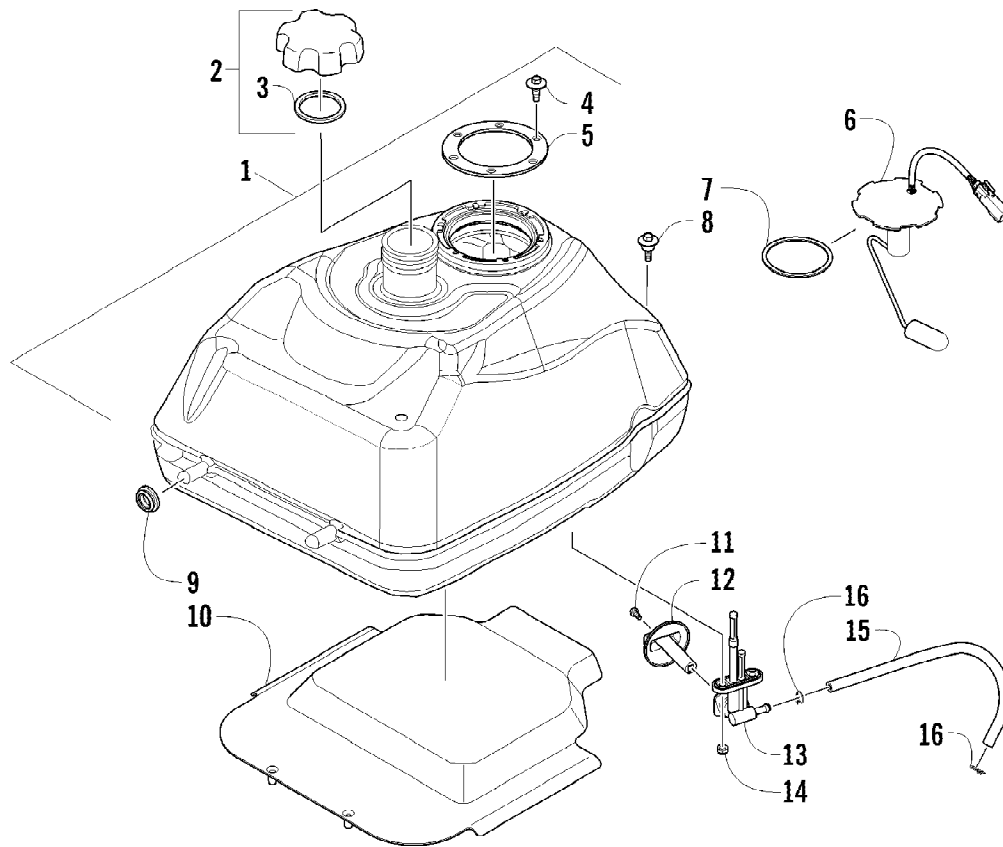

2011 ATV 350 CR CAT GREEN (A2011IRG4BUSZ)
GAS TANK ASSEMBLY

Page 36 of 72

Ref #	Part Number	Qty	S/P/F	Description
1	3306-406	1		Tank, Gas - Assembly (inc. 2-5)
2	3306-297	1		Cap, Gas Tank (inc. 3)
3	3306-298	1		Gasket, Gas Tank Cap
4	3306-300	6	/P	Screw, Self-Tapping
5	3306-299	1		Plate, Retaining
6	3313-852	1		Pump, Fuel - Assembly
7	3313-845	1		Seal
8	0423-732	1		Screw, Shoulder
9	0423-460	2		Grommet
10	3313-833	1		Shield, Heat
11	0423-146	1		Screw, Machine
12	3313-287	1		Knob, Gas Tank Valve
13	3313-325	1		Valve, Gas Tank
14	3304-431	2	/P	Nut, Lock
15	3313-288	1		Hose, Gasline (inc. 16)
16	3313-684	2		Clamp, Hose