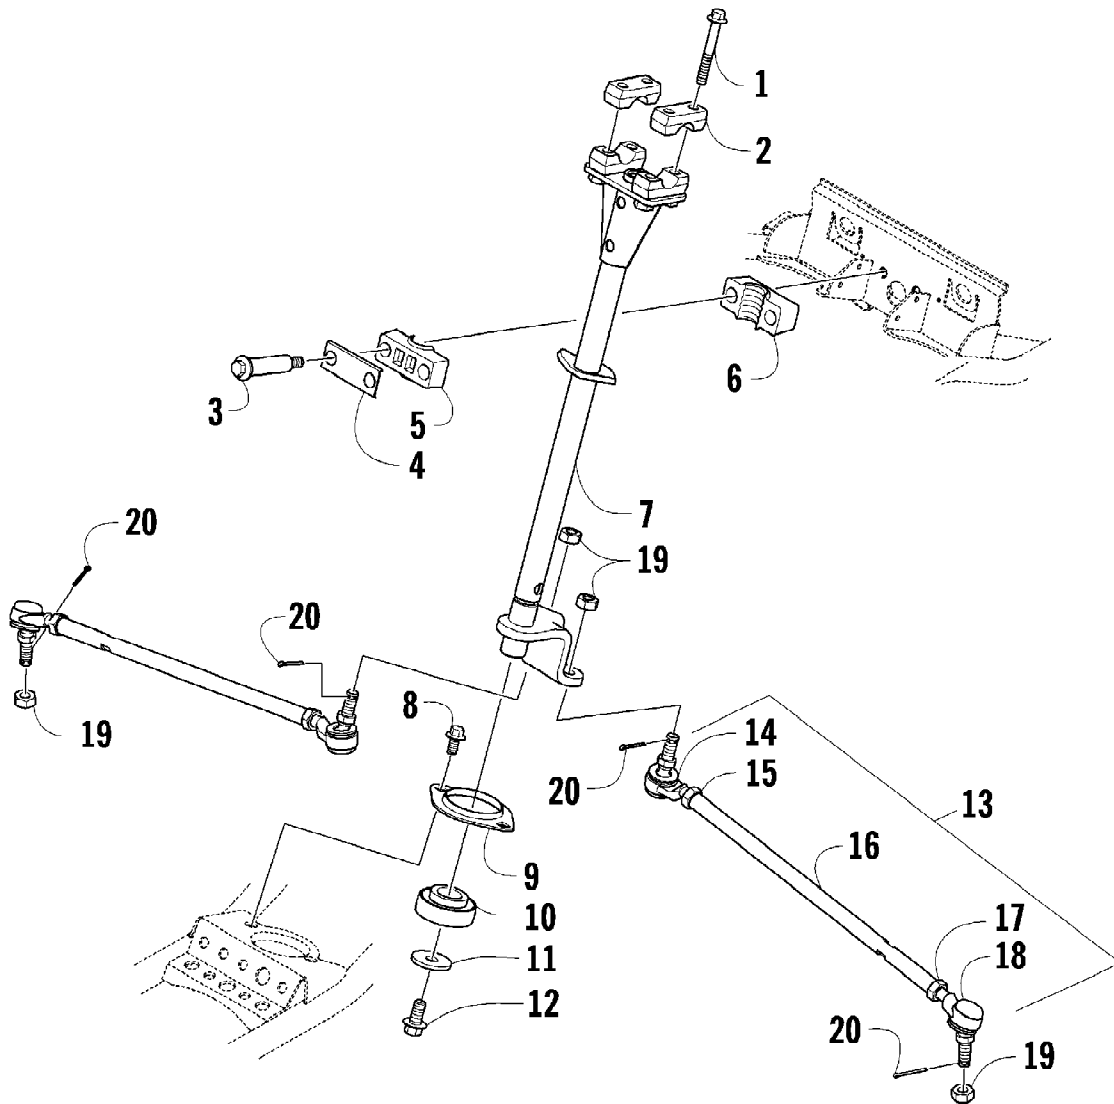

2011 ATV 350 CR CAT GREEN (A2011IRG4BUSZ)
STEERING ASSEMBLY

Page 66 of 72

Ref #	Part Number	Qty	S/P/F	Description
1	8408-860	4		Screw, Cap
2	0405-035	2		Cap, Steering Adjuster
3	0423-505	2		Screw, Shoulder
4	0405-166	1		Cap, Housing
5	3323-052	1		Housing - Upper
6	3323-051	1		Housing - Lower
7	3313-056	1		Post, Steering
8	3304-565	2	/P	Screw, Cap
9	0602-233	1		Flange, Bearing
10	0405-052	1		Bearing w/Inverted Oil Seal
11	0423-073	1		Washer
12	8408-820	1	/P	Screw, Cap
13	3313-102	2		Tie Rod - Assembly (inc. 14-18)
14	3313-809	2		End, Tie Rod - Left-Hand Thread
15	3306-659	2		Nut - Left-Hand Thread
16	3313-807	2		Tie Rod
17	3313-826	2		Nut - Right-Hand Thread
18	3313-808	2		End, Tie Rod - Right-Hand Thread
19	3306-290	4		Nut, Lock
20	3305-724	4		Pin, Cotter