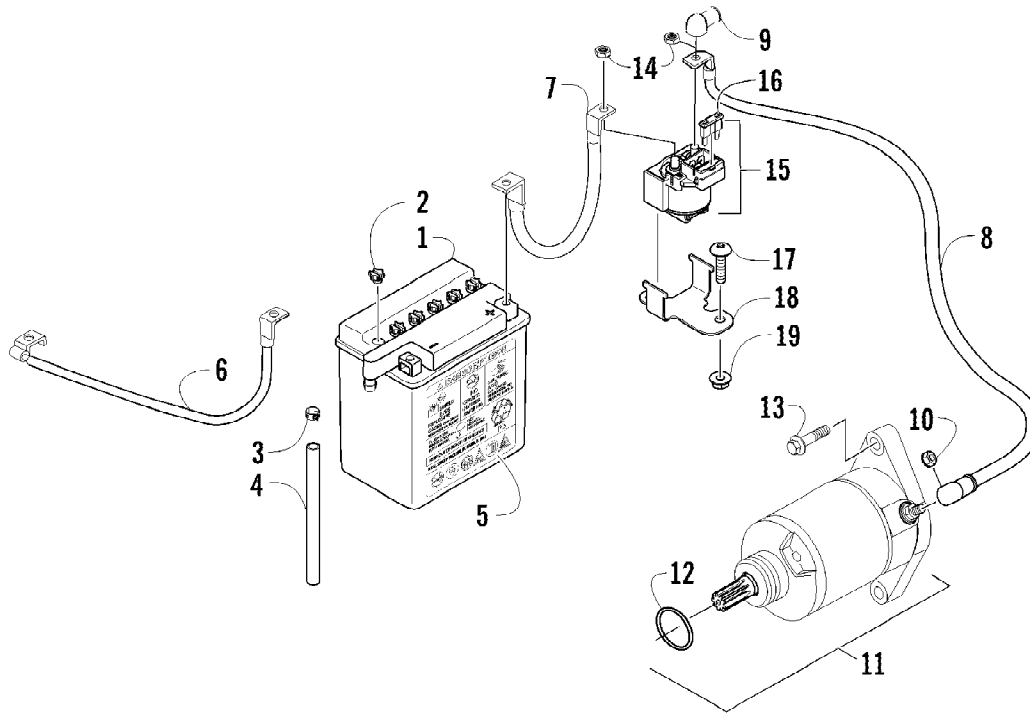

2011 ATV 350 CR CAT GREEN (A2011IRG4BUSZ)
BATTERY AND STARTER ASSEMBLY

2011 ATV 350 CR CAT GREEN (A2011IRG4BUSZ)
BATTERY AND STARTER ASSEMBLY

Page 4 of 72

Ref #	Part Number	Qty	S/P/F	Description
1	0745-045	1	/P	Battery Assembly (inc. 2-5)
2	0645-045	6		Cap
3	0645-152	1		Clamp, Hose
4	0645-263	1	/P	Hose, Vent
5	0645-151	1		Decal, Warning
6	3313-525	1		Cable, Battery/Ground
7	3313-526	1		Cable, Battery/Solenoid
8	3313-527	1		Cable, Solenoid/Starter (inc. 9)
9	0	1	F	Boot, Terminal
10	3304-011	1		Nut w/Washer
11	3305-954	1		Motor, Starter - Assembly (inc. 12)
12	3304-104	1		O-Ring
13	3305-946	2		Screw, Cap
14	3304-654	2	/P	Nut, Lock
15	3313-464	1		Solenoid (inc. 16)
16	3304-212	1		Fuse - 30 Amp
17	3305-703	2		Screw, Machine
18	3313-467	1		Bracket, Mounting - Solenoid
19	3304-431	2	/P	Nut