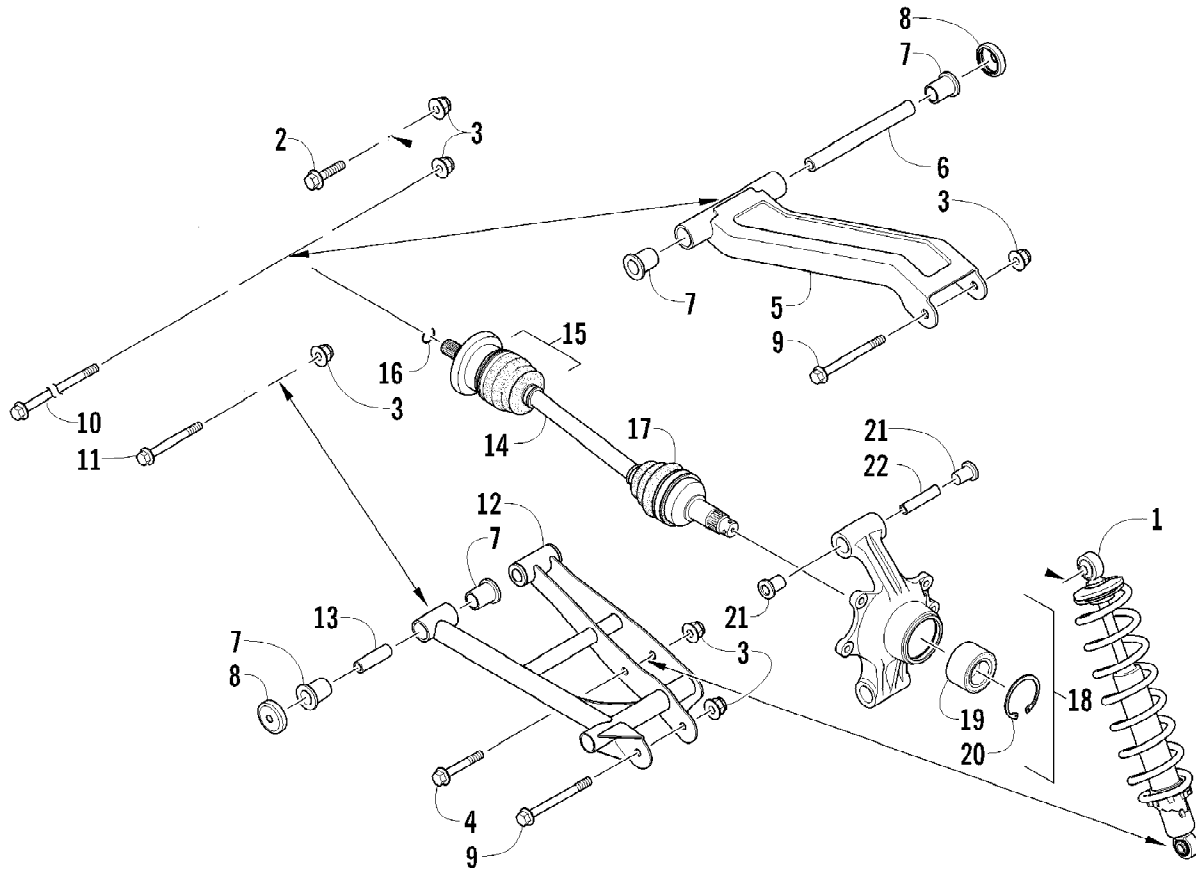

2011 ATV 350 CR CAT GREEN (A2011IRG4BUSZ)
REAR SUSPENSION ASSEMBLY

2011 ATV 350 CR CAT GREEN (A2011IRG4BUSZ)
REAR SUSPENSION ASSEMBLY

Page 54 of 72

Ref #	Part Number	Qty	S/P/F	Description
1	3313-541	2		Shock/Spring Assembly
2	3303-376	2	/P	Screw, Cap
3	3304-031	14	/P	Nut, Lock
4	8409-065	2		Screw, Cap
5	3313-823	1		A-Arm, Upper Right (inc. 6-8)
5	3313-824	1		A-Arm, Upper Left (inc. 6-8)
6	3313-111	2	/P	Axle
7	3313-112	12		Bushing
8	3313-113	12		Seal
9	3323-188	4		Screw, Cap
10	3313-430	2		Screw, Cap
11	3304-183	4	/P	Screw, Cap
12	3313-134	1		A-Arm, Lower Right (inc. 7-8 and 13)
12	3313-135	1		A-Arm, Lower Left (inc. 7-8 and 13)
13	3313-107	4		Axle
14	3313-832	2		Axle, Drive (inc. 15-17)
15	3313-560	1		Repair Kit, Boot - Drive Axle - Inbound
16	0423-845	2	/P	Ring, Retaining
17	3313-558	1		Repair Kit, Boot - Drive Axle - Outbound
18	3323-108	1		Knuckle - Assembly - Right (inc. 19-22)
18	3323-109	1		Knuckle - Assembly - Left (inc. 19-22)
19	1402-809	2	/P	Bearing
20	0423-423	2		Ring, Retaining
21	0403-206	8	/P	Bushing
22	0403-213	4	/P	Axle