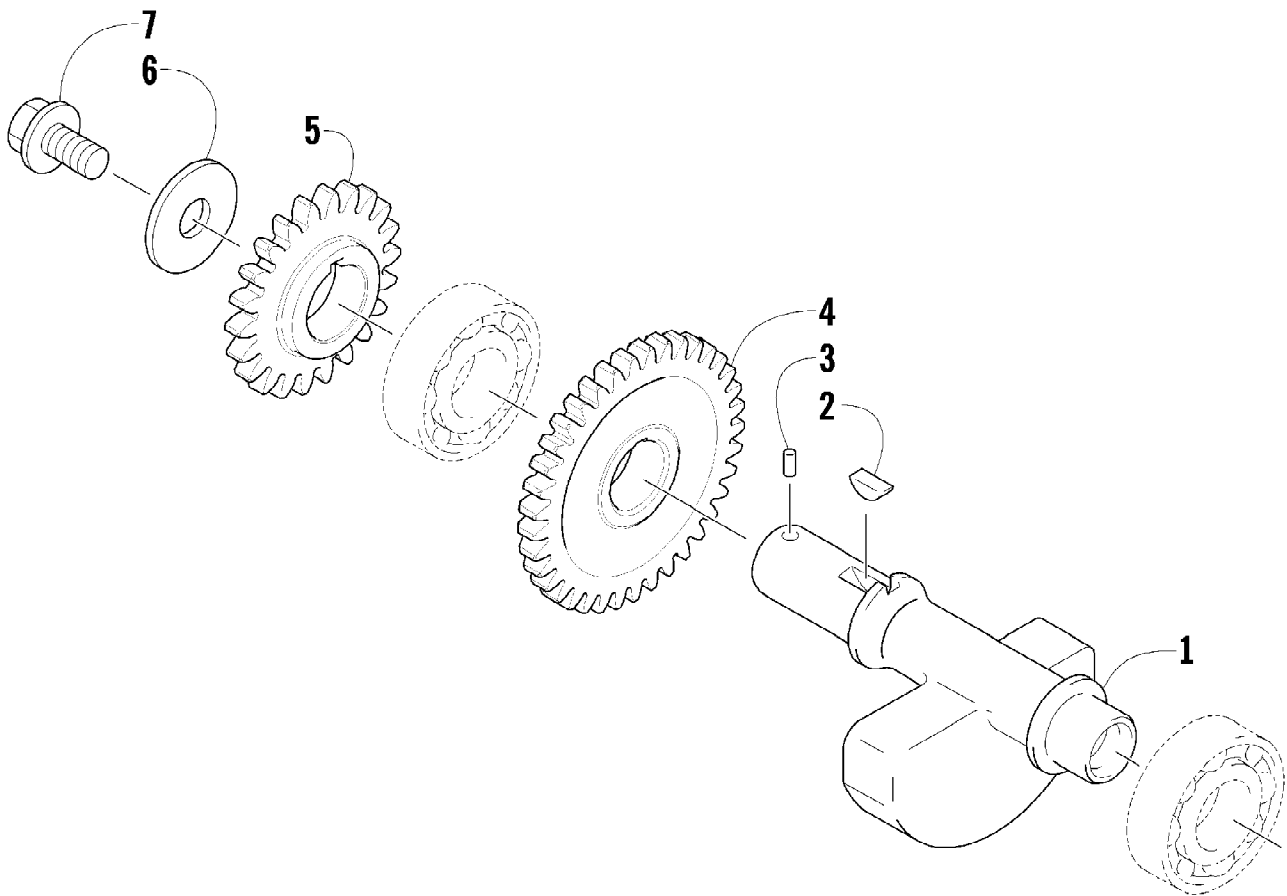

2011 ATV 350 CR CAT GREEN (A2011IRG4BUSZ)  
CLUTCH/V-BELT/MAGNETO COVER ASSEMBLY

Ref #	Part Number	Qty	S/P/F	Description
1	0806-026	1		Cover, Clutch
2	0830-055	1		Gasket
3	0830-157	1		Seal, Clutch Housing
4	0832-071	1		Bearing
5	0822-104	2		Retainer, Bearing
6	0826-144	5		Screw, Machine
7	0806-103	1		Plate, Air Intake
8	3303-386	18	/P	Screw, Cap
9	0806-027	1		Cover, V-Belt
10	0830-056	1		Gasket, V-Belt Cover
11	0829-046	6		Pin, Dowel
12	0832-023	1		Bearing
13	3303-347	1		Circlip
14	3303-365	2		Plug, Drain
15	3303-591	3		Gasket, Drain Plug
16	3304-903	22		Screw, Cap
17	0826-066	1		Screw, Cap
18	3304-191	2	/P	Screw, Cap
19	0826-068	1		Screw, Cap
20	0806-028	1		Cover, Magneto
21	0830-057	1		Gasket, Magneto Cover
22	0832-053	1		Bearing
23	0806-099	1		Plug
24	0830-141	1		Washer, Crush
25	0806-029	1		Stick, Oil Level (inc. 26)
26	3304-102	1	/P	O-Ring, Oil Level Stick
27	0837-015	1	/P	Seal
28	0830-153	1		O-Ring
29	0805-178	1		Retainer, Oil Seal
30	0826-145	3		Screw, Machine
31	0820-066	1		Cover, Magneto - Outer
32	3303-617	4	/P	Screw, Machine