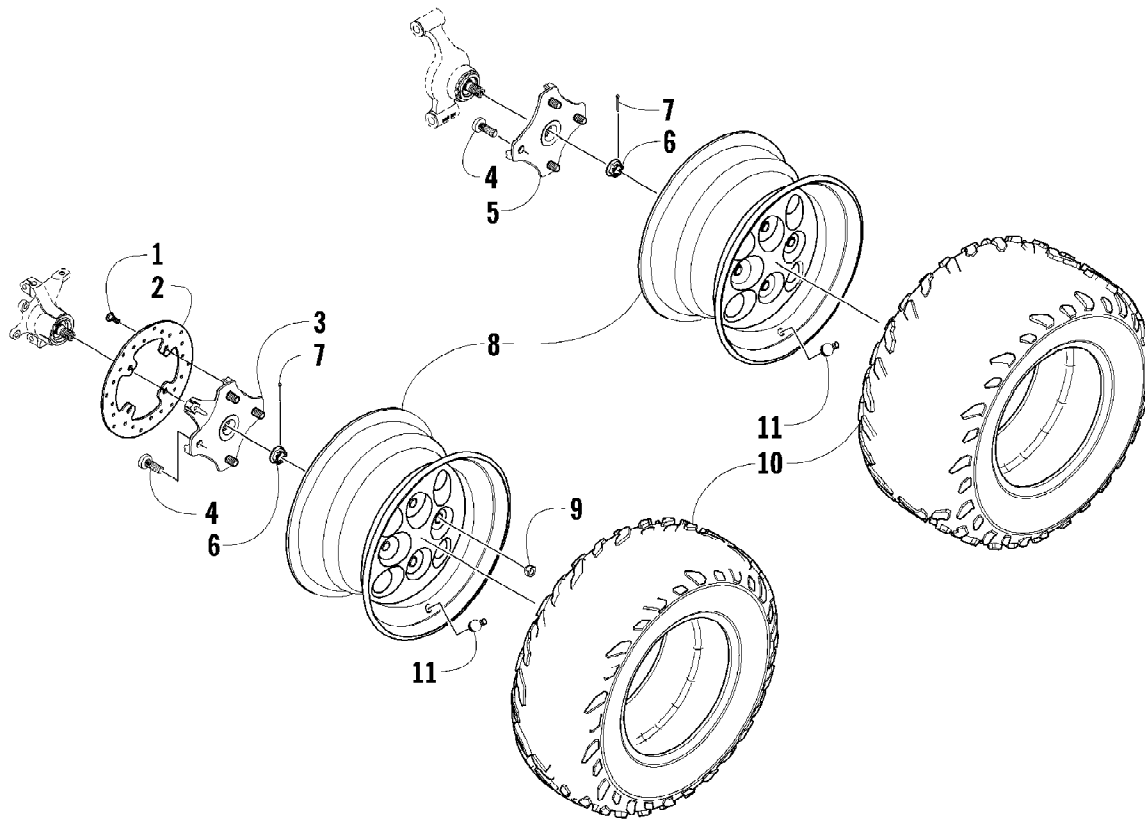

2011 ATV 350 CR CAT GREEN (A2011IRG4BUSZ)
WHEEL AND TIRE ASSEMBLY

Page 70 of 72

Ref #	Part Number	Qty	S/P/F	Description
1	0423-557	12		Screw, Shoulder
2	1436-164	3	/P	Disc, Brake
3	1502-462	2	/P	Hub, Wheel - Front (inc. 4)
4	0402-974	16	/P	Stud
5	1502-462	1	/P	Hub, Wheel - Right Rear (inc. 4)
5	1502-464	1		Hub, Wheel - Left Rear (inc. 4)
6	0423-607	4		Nut, Castle
7	0423-407	4		Pin, Cotter
8	3306-291	4		Wheel
9	0423-408	16	/P	Nut, Lug
10	3313-850	2		Tire - Front
10	3313-851	2		Tire - Rear
11	3303-887	4		Stem, Valve