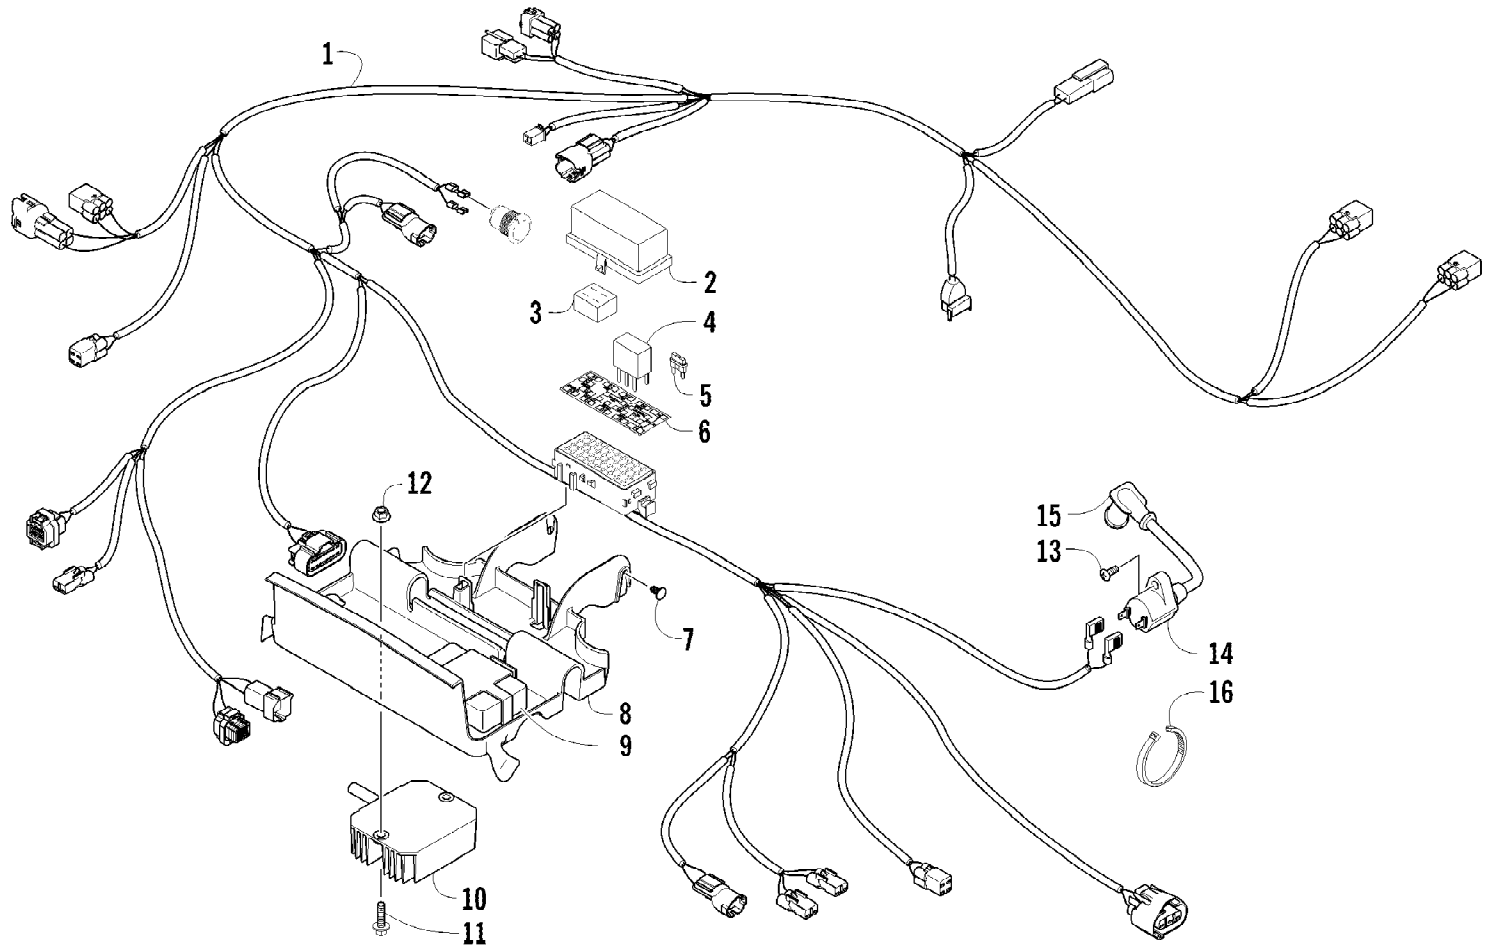

2011 ATV 350 CR CAT GREEN (A2011IRG4BUSZ)
WIRING HARNESS ASSEMBLY

2011 ATV 350 CR CAT GREEN (A2011IRG4BUSZ)
WIRING HARNESS ASSEMBLY

Page 72 of 72

Ref #	Part Number	Qty	S/P/F	Description
1	3313-854	1		Harness, Main (inc. 2-6)
2	0530-008	1		Cover, Fuse Block
3	0430-037	1		Holder, Fuse
4	0430-033	3		Relay (5-Pin) - 10 Amp
5	0430-032	4		Fuse - 10 Amp
5	0430-031	3		Fuse - 15 Amp
5	3304-212	1		Fuse - 30 Amp
6	2411-565	1		Decal, Fuse Block
7	0423-345	2		Clip, Retaining
8	3313-273	1		Tray, Electrical
9	3313-436	1		CDI Unit
10	3306-413	1		Regulator, Voltage
11	3305-344	2	/P	Screw, Cap
12	3304-654	2	/P	Nut, Lock
13	3303-252	1		Screw, Machine
14	3323-216	1		Coil, Ignition - Assembly (inc. 15)
15	3313-695	1		Cap, Spark Plug
16	3303-289	AR	/P	Tie, Cable