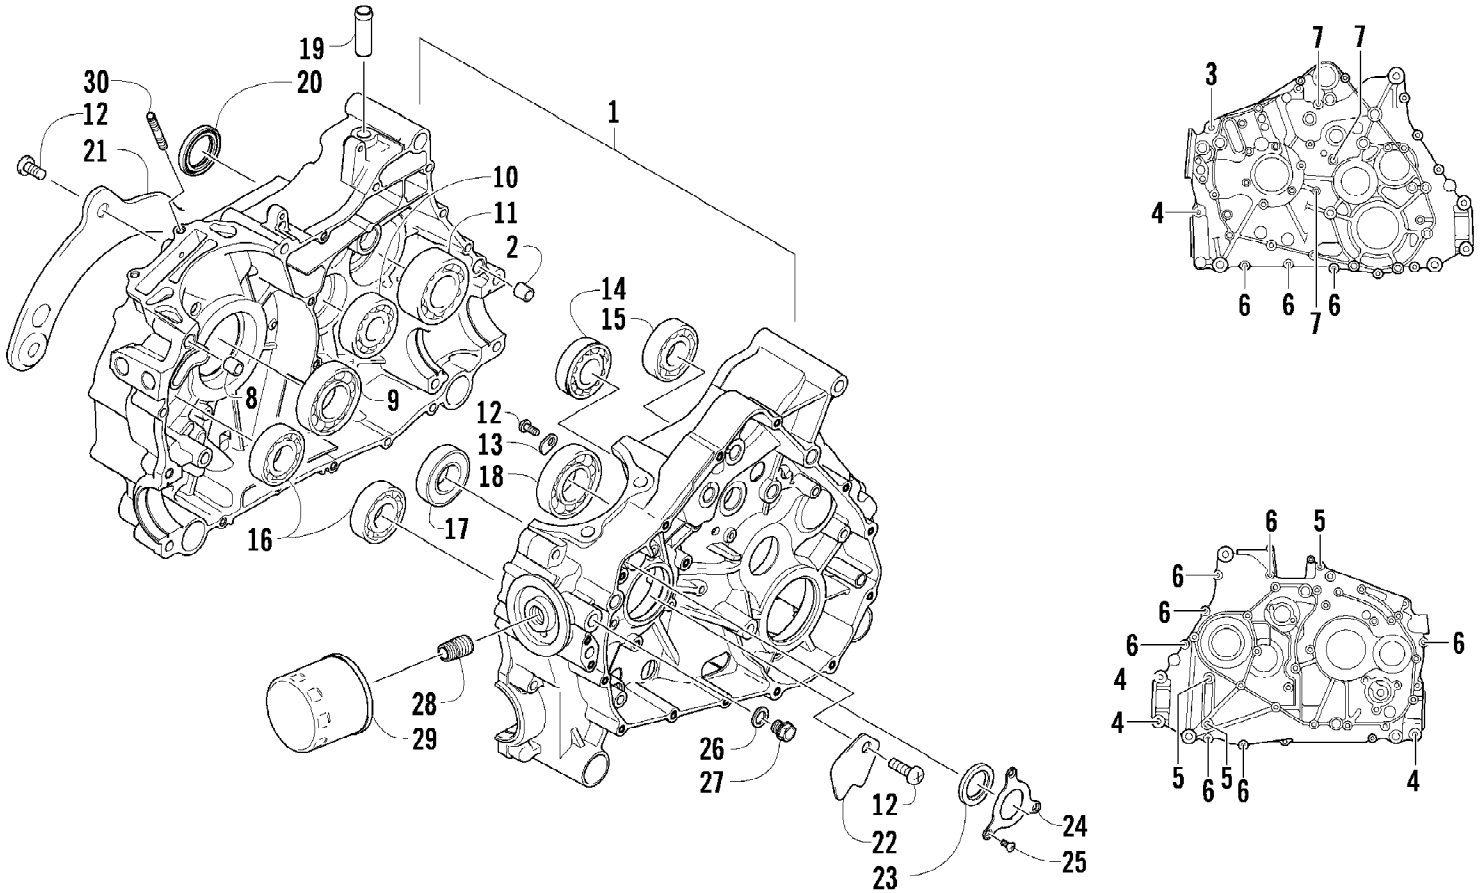

2011 ATV 350 CR CAT GREEN (A2011IRG4BUSZ)
CRANKCASE ASSEMBLY

2011 ATV 350 CR CAT GREEN (A2011IRG4BUSZ)
CRANKCASE ASSEMBLY

Page 16 of 72

Ref #	Part Number	Qty	S/P/F	Description
1	0801-021	1		Crankcase - Assembly (inc. 2-4)
2	0829-050	2		Pin, Dowel
3	3303-372	1		Screw, Cap
4	0826-126	4		Screw, Cap
5	0826-064	3		Screw, Cap
6	3303-387	10		Screw, Cap
7	0826-065	3		Screw, Cap
8	0829-046	2		Pin, Dowel
9	0832-087	1		Bearing
10	3304-198	1		Bearing
11	0832-074	1		Bearing
12	0826-144	6		Screw, Machine
13	0822-104	2		Retainer, Bearing
14	3304-195	1		Bearing
15	3304-699	1	/P	Bearing
16	0832-022	2		Bearing
17	0832-020	1		Bearing
18	0832-019	1		Bearing
19	0801-027	1		Tube, Vent - Crankcase
20	0830-066	1		Seal
21	0801-018	1		Plate, Oil Guide - Right
22	0801-019	1		Plate, Oil Guide - Left
23	0830-058	1		Seal
24	0805-018	1		Retainer
25	0826-145	3		Screw, Machine
26	0830-143	1	/P	Gasket
27	0835-004	1		Plug, Oil Pressure
28	0812-066	1		Union, Oil Filter
29	0812-029	1	S	Filter, Oil
30	3313-721	2		Bolt, Stud