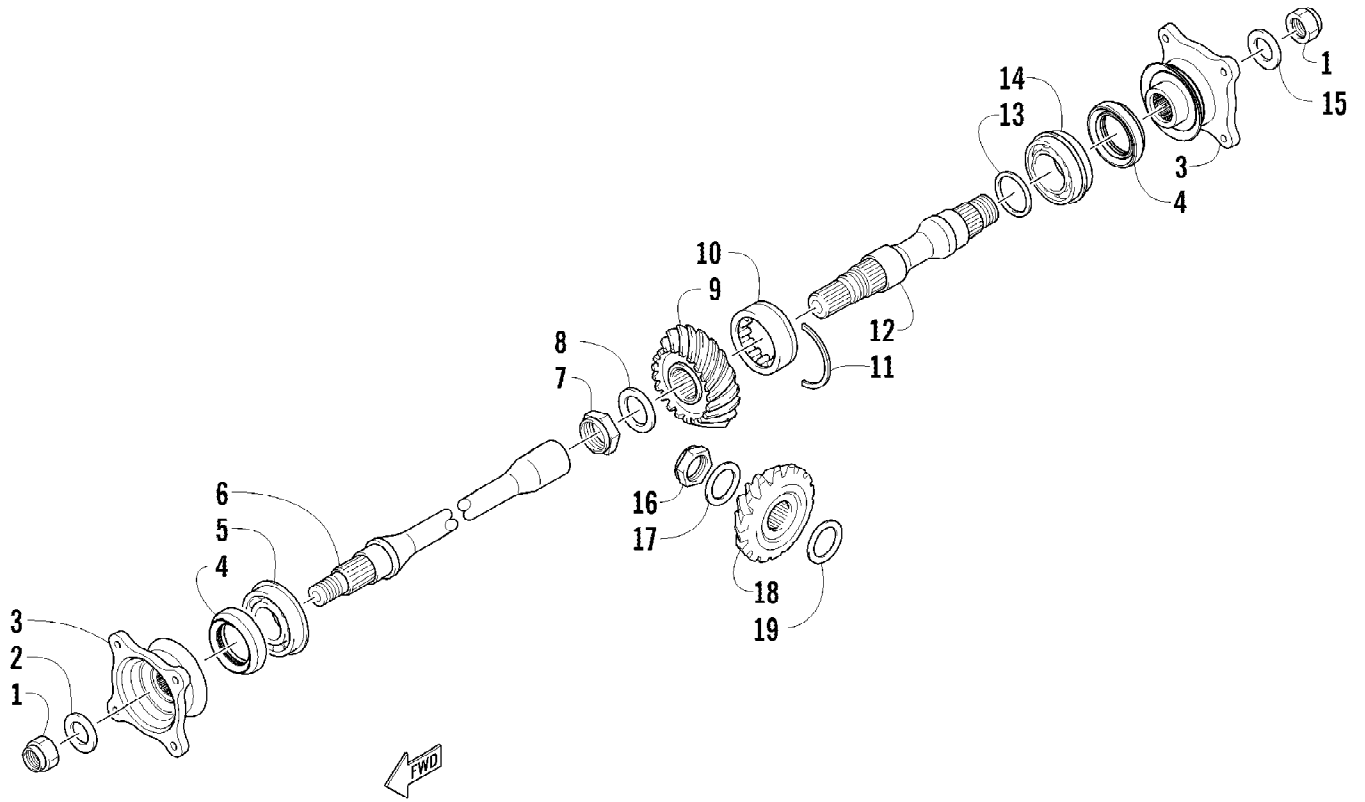

2011 ATV 350 CR CAT GREEN (A2011IRG4BUSZ)  
SEAT ASSEMBLY

Page 56 of 72

Ref #	Part Number	Qty	S/P/F	Description
1	3313-199	1		Seat Assembly (inc. 2-4)
2	0406-877	6	/P	Bumper, Seat
3	1506-156	1		Latch, Seat
4	1406-592	1	/P	Spring, Seat Latch
5	3313-759	1		Retainer, Tool Kit
6	3305-913	1		Kit, Tool
7	1441-797	1	F	Wrench, Spanner