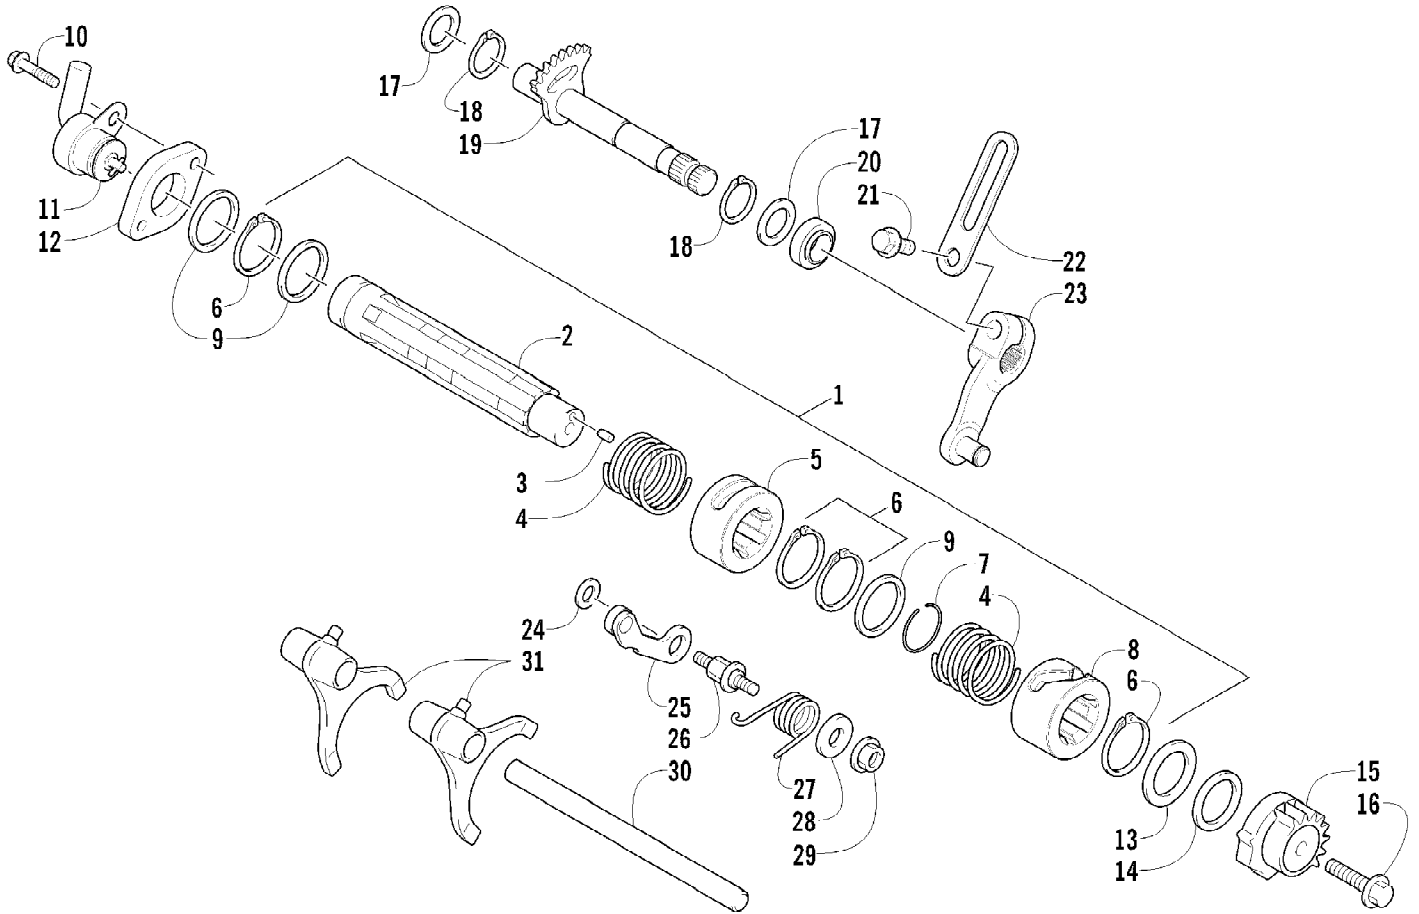

2011 ATV 350 CR CAT GREEN (A2011IRG4BUSZ)
GEAR SHIFTING ASSEMBLY

2011 ATV 350 CR CAT GREEN (A2011IRG4BUSZ)
GEAR SHIFTING ASSEMBLY

Page 38 of 72

Ref #	Part Number	Qty	S/P/F	Description
1	0818-126	1	/P	Shaft, Gear Shift - Assembly (inc. 2-8 and two No. 9)
2	0818-125	1	/P	Shaft, Gear Shift
3	3304-439	1		Pin, Dowel
4	0818-060	2		Spring
5	0818-116	1		Cam, Reverse
6	3304-147	4	/P	Circlip
7	0831-016	1		C-Ring
8	0818-117	1		Cam, Gear Shift
9	0828-079	3		Washer
10	3303-252	2		Screw, Cap
11	3306-395	1		Switch, Gear Shift Position
12	0818-073	1		Spacer, Speed Sensor
13	0828-081	1		Washer, Thrust
14	0828-080	1		Washer, Thrust
15	0818-061	1		Plate, Gear Shift Cam
16	3304-569	1		Screw, Cap
17	0828-084	2		Washer
18	3301-875	2		Ring, Retaining
19	0818-114	1		Shaft, Sub-Gear Shift
20	0830-179	1		Seal
21	3304-551	1	/P	Screw, Cap
22	3002-964	1	/P/F	Clamp, Wire
23	3306-316	1		Arm, Select
24	0828-083	1		Washer
25	0818-084	1		Stopper, Cam
26	0818-062	1		Support, Cam Stopper
27	0818-020	1		Spring
28	0828-082	1		Washer
29	3304-654	1	/P	Nut, Lock
30	0818-021	1		Shaft, Shift Fork
31	0818-088	2		Fork, Shift