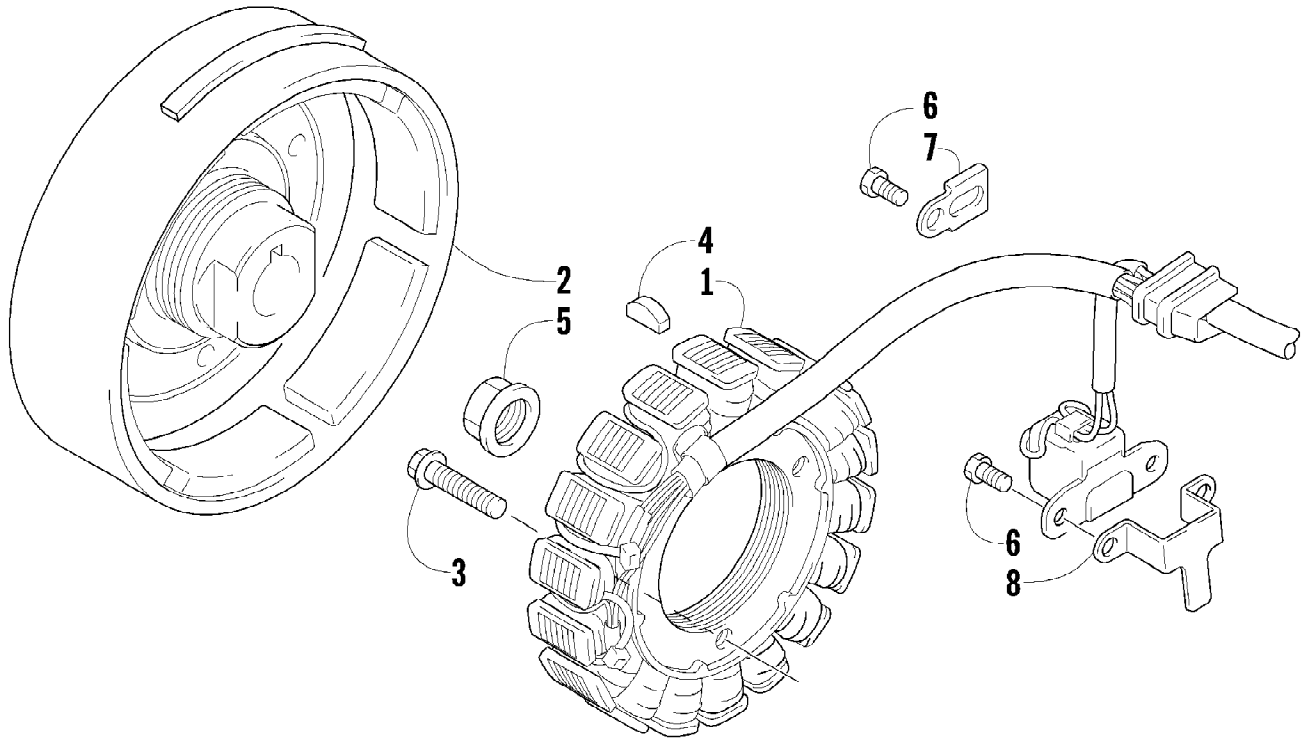

2011 ATV 350 CR CAT GREEN (A2011IRG4BUSZ)
MAGNETO ASSEMBLY

Page 44 of 72

Ref #	Part Number	Qty	S/P/F	Description
1	3323-200	1		Stator Assembly
2	3323-164	1	/P	Rotor/Flywheel
3	3305-945	3		Screw, Cap
4	0829-039	1		Key
5	0827-046	1		Nut
6	3303-308	3		Screw, Cap
7	0802-003	1		Clamp
8	0802-004	1		Clamp