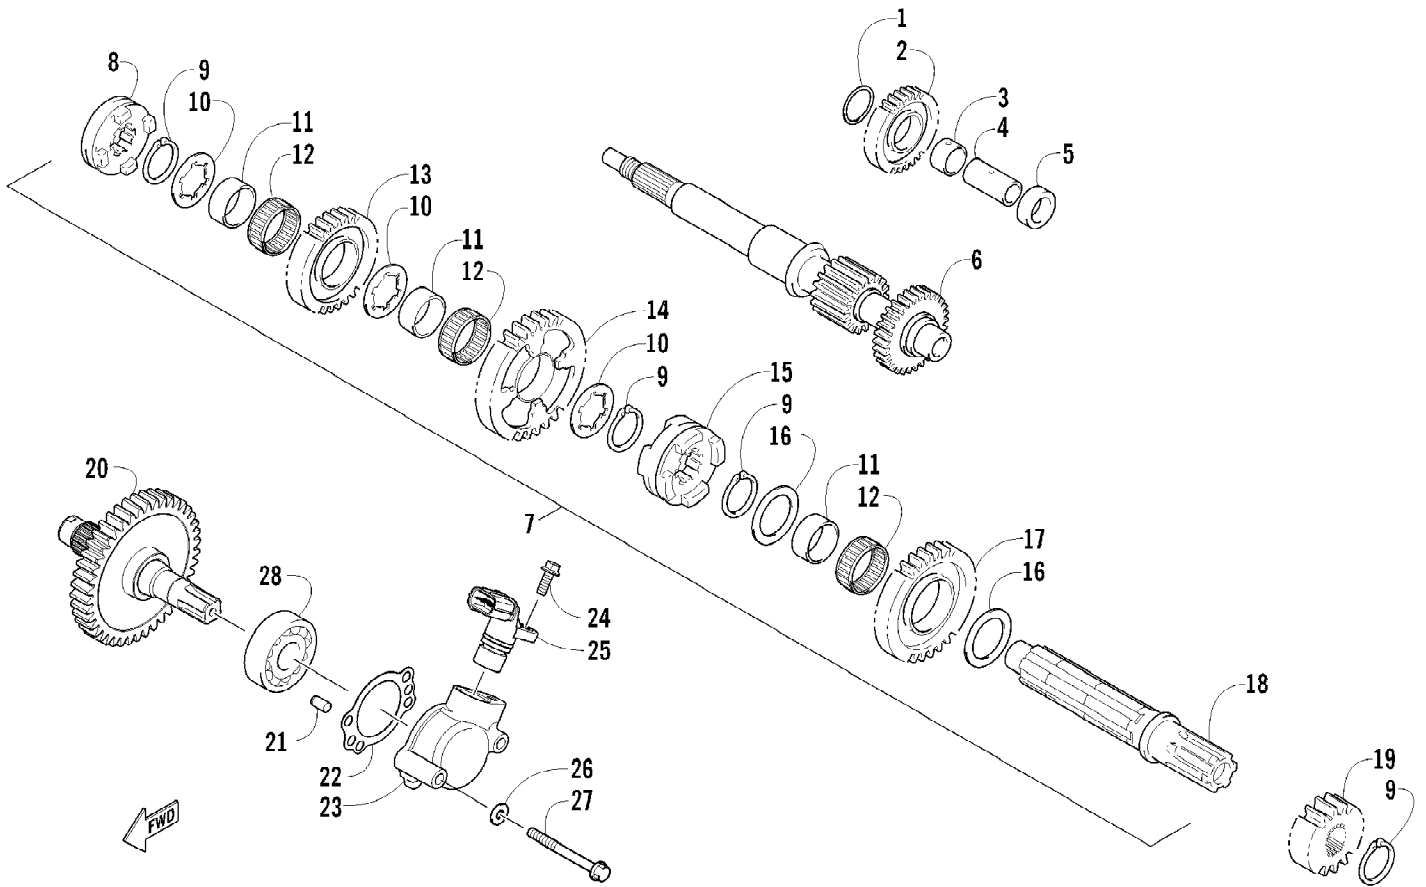

2011 ATV 350 CR CAT GREEN (A2011IRG4BUSZ)
SECONDARY TRANSMISSION ASSEMBLY

2011 ATV 350 CR CAT GREEN (A2011IRG4BUSZ)
SECONDARY TRANSMISSION ASSEMBLY

Page 60 of 72

Ref #	Part Number	Qty	S/P/F	Description
1	0828-081	1		Washer
2	0822-061	1		Gear, Reverse Idle
3	0822-065	1		Bushing
4	0822-064	1		Shaft, Reverse Idle
5	0822-029	1		Spacer
6	0822-022	1		Driveshaft
7	0822-036	1		Countershaft Assembly (inc. 8-18)
8	0822-033	1		Gear Select, Reverse
9	3304-147	4	/P	Circlip
10	3304-045	3		Washer
11	0822-062	3		Bushing
12	0832-038	3		Bearing
13	0822-032	1		Gear, Reverse Driven
14	0822-063	1		Gear, Driven - Low
15	0822-027	1		Gear Select, Sliding
16	3304-044	2		Washer, Thrust
17	0822-026	1		Gear, Driven - High
18	0822-025	1		Countershaft
19	0822-028	1		Gear, Drive
20	0822-023	1		Shaft, Output
21	3303-395	2		Pin, Dowel
22	0830-156	1		Gasket, Housing
23	0822-105	1		Housing, Speedometer Sensor
24	3303-382	1	/P	Screw, Cap
25	3313-172	1		Sensor, Speedometer
26	0830-155	2	/P	Gasket
27	3303-387	2		Screw, Cap
28	3304-198	1		Bearing