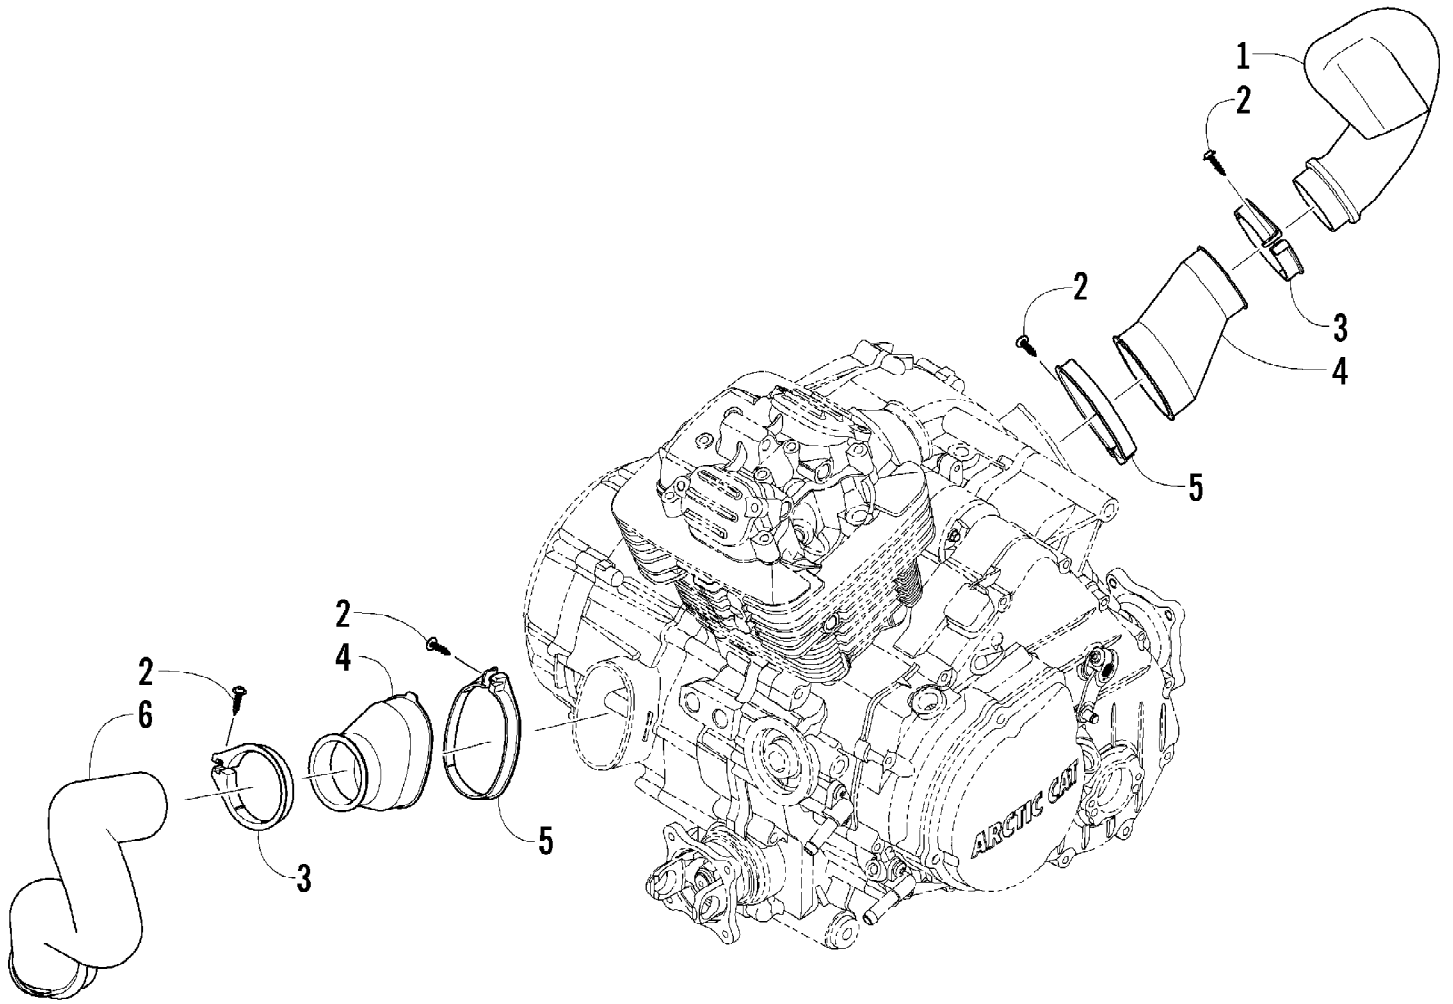

2011 ATV 350 CR CAT GREEN (A2011IRG4BUSZ)
CASE/BELT COOLING ASSEMBLY

Page 10 of 72

Ref #	Part Number	Qty	S/P/F	Description
1	3313-064	1		Duct, Belt - Air Out
2	0423-342	4	/P	Screw, Self-Tapping
3	0423-551	2		Clamp, Plastic
4	3313-782	2		Boot, Duct
5	0423-550	2		Clamp, Plastic
6	3313-065	1		Duct, Belt - Air In