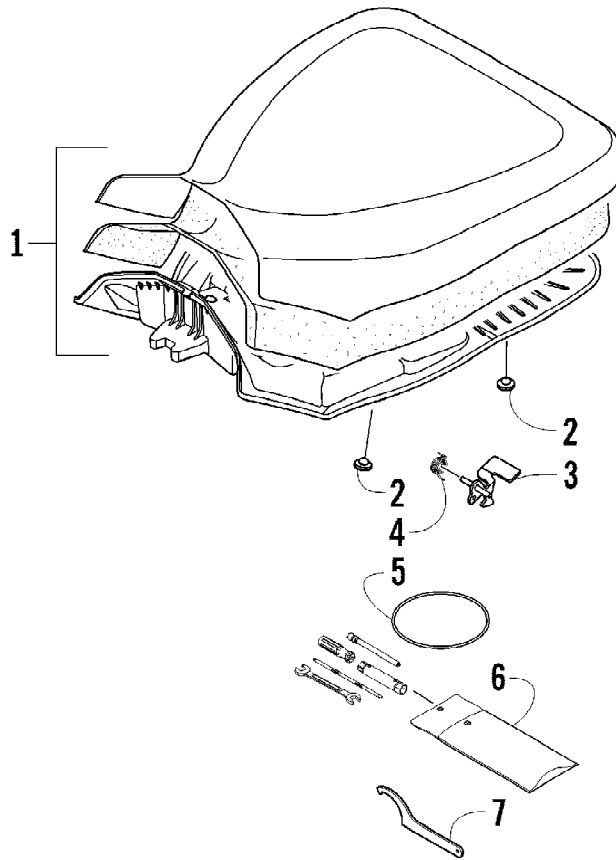

2011 ATV 350 CR CAT GREEN (A2011IRG4BUSZ)
SEAT ASSEMBLY

Page 56 of 72

Ref #	Part Number	Qty	S/P/F	Description
1	3313-199	1		Seat Assembly (inc. 2-4)
2	0406-877	6	/P	Bumper, Seat
3	1506-156	1		Latch, Seat
4	1406-592	1	/P	Spring, Seat Latch
5	3313-759	1		Retainer, Tool Kit
6	3305-913	1		Kit, Tool
7	1441-797	1	F	Wrench, Spanner