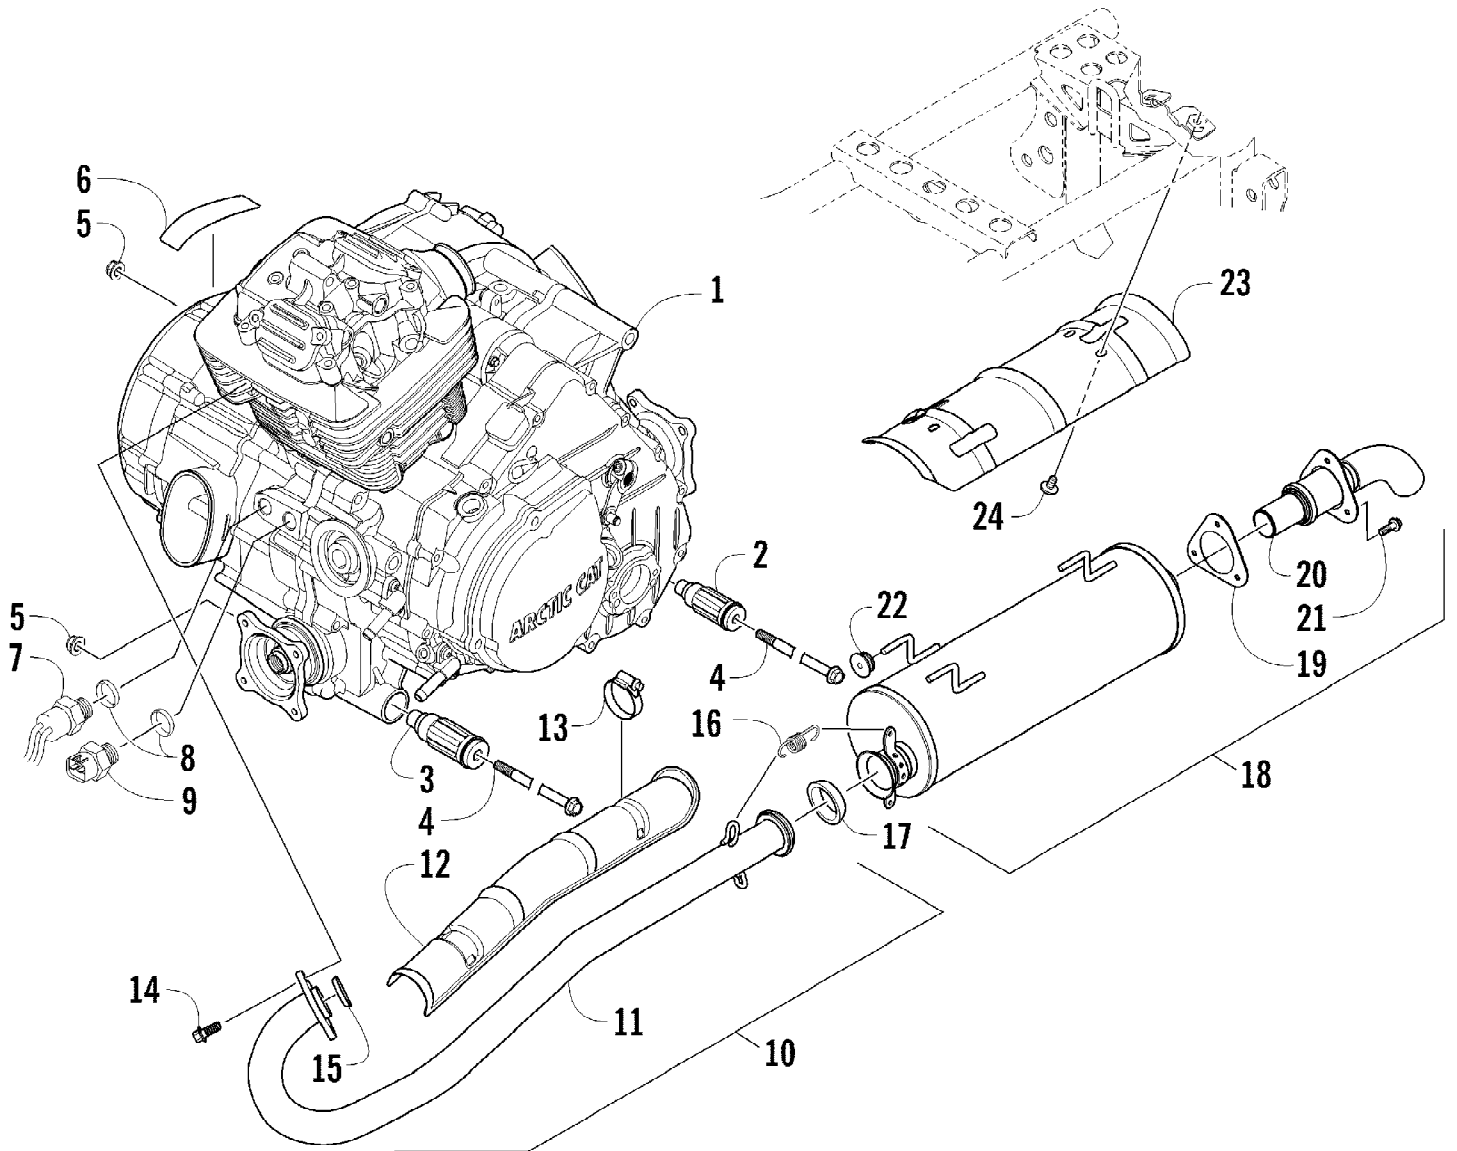

2011 ATV 350 CR CAT GREEN (A2011IRG4BUSZ)
ENGINE AND EXHAUST

Page 26 of 72

Ref #	Part Number	Qty	S/P/F	Description
1	3313-858	1		Engine (inc. 2-3)
2	0801-092	3		Mount, Rubber - Engine
3	0801-144	1		Mount, Rubber - Engine
4	3323-174	2		Screw, Cap
5	3304-031	2	/P	Nut, Lock
6	0411-426	1		Decal, Warning - Clutch Cover
7	3313-432	1		Switch, Temperature - Fan
8	0830-180	2		O-Ring
9	3313-431	1		Switch, Temperature - Light
10	3313-364	1		Pipe, Exhaust - Assembly (inc. 11-13)
11	3313-024	1		Pipe, Exhaust
12	3313-025	1		Shield, Exhaust
13	0423-317	2	/P	Clamp
14	3304-565	2	/P	Screw, Cap
15	0412-007	1	/P	Gasket, Exhaust Pipe
16	0612-668	2	/P	Spring, Extension
17	0612-188	1	/P	Seal, Exhaust
18	3313-640	1		Muffler - Assembly (inc. 19-21)
19	3313-708	1		Gasket, Spark Arrester
20	3313-707	1		Arrester, Spark - Assembly
21	3304-438	3		Screw, Cap
22	3313-264	3		Bushing
23	3313-026	1		Cover, Muffler
24	3313-711	3		Screw, Machine