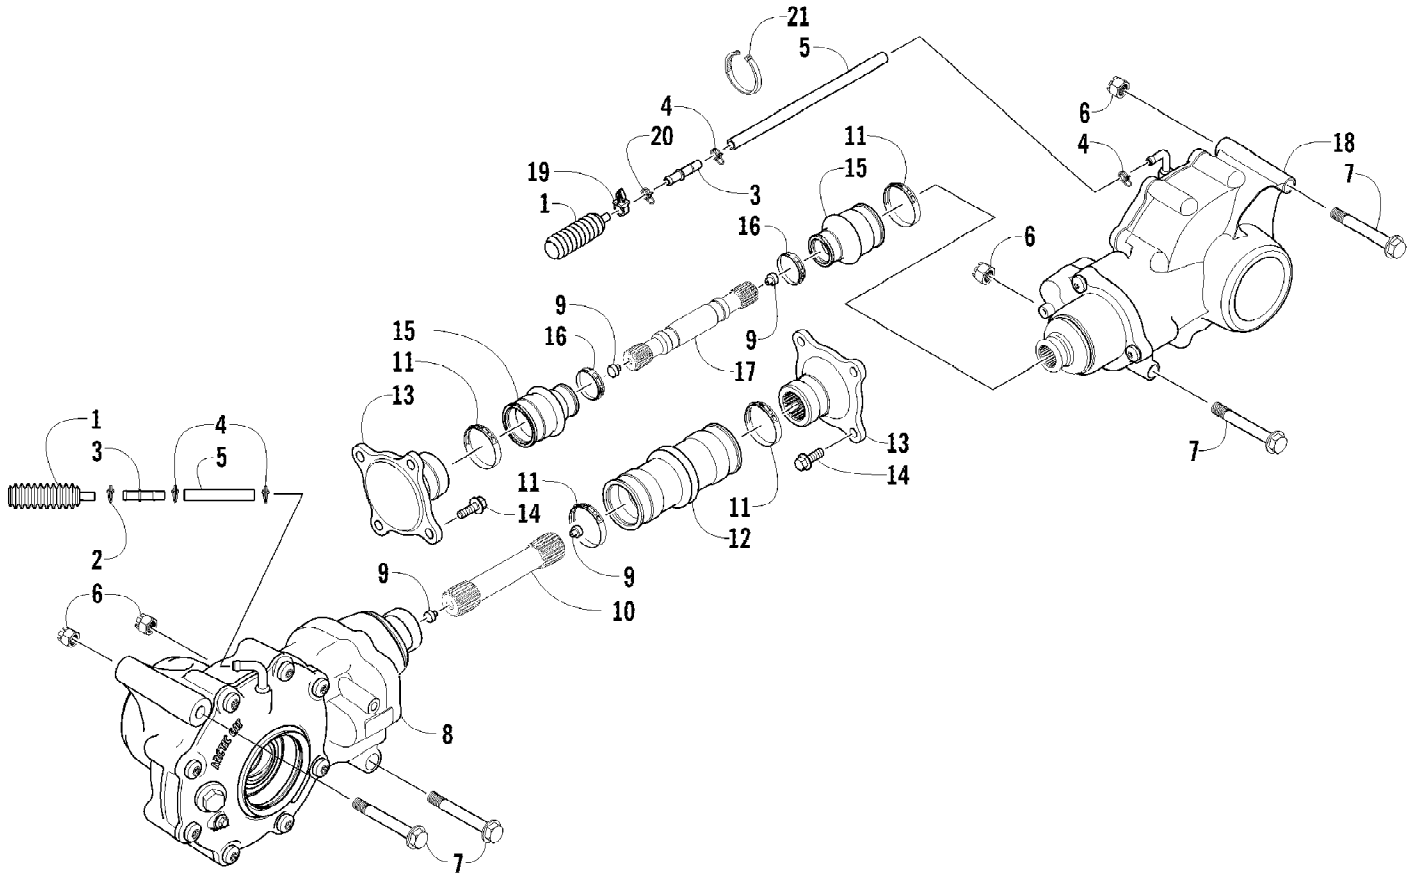

2011 ATV 350 CR CAT GREEN (A2011IRG4BUSZ)
DRIVE TRAIN ASSEMBLY

2011 ATV 350 CR CAT GREEN (A2011IRG4BUSZ)
DRIVE TRAIN ASSEMBLY

Page 24 of 72

Ref #	Part Number	Qty	S/P/F	Description
1	3313-796	2		Bladder, Gearcase
2	3323-149	1		Clamp, Hose
3	3323-150	2		Fitting, Vent
4	3313-684	4		Clamp, Hose
5	0410-070	AR	/P	Hose, Vent
6	3304-031	4	/P	Nut, Lock
7	3305-787	4		Screw, Cap
8	3306-434	1		Gearcase, Front
9	3313-783	4		Bumper, Propeller Shaft
10	3313-784	1		Shaft, Propeller
11	3313-776	4		Clamp
12	3313-825	1		Boot, Coupler
13	3313-774	2		Flange, Output
14	3304-565	8	/P	Screw, Cap
15	0402-985	2	/P	Boot
16	3313-777	2		Clamp
17	3313-773	1		Shaft, Propeller
18	3306-023	1		Gearcase, Rear
19	3323-152	1		Clip, Routing
20	3303-349	1		Clamp, Hose
21	0123-788	AR	/P	Tie, Cable - 8 in.