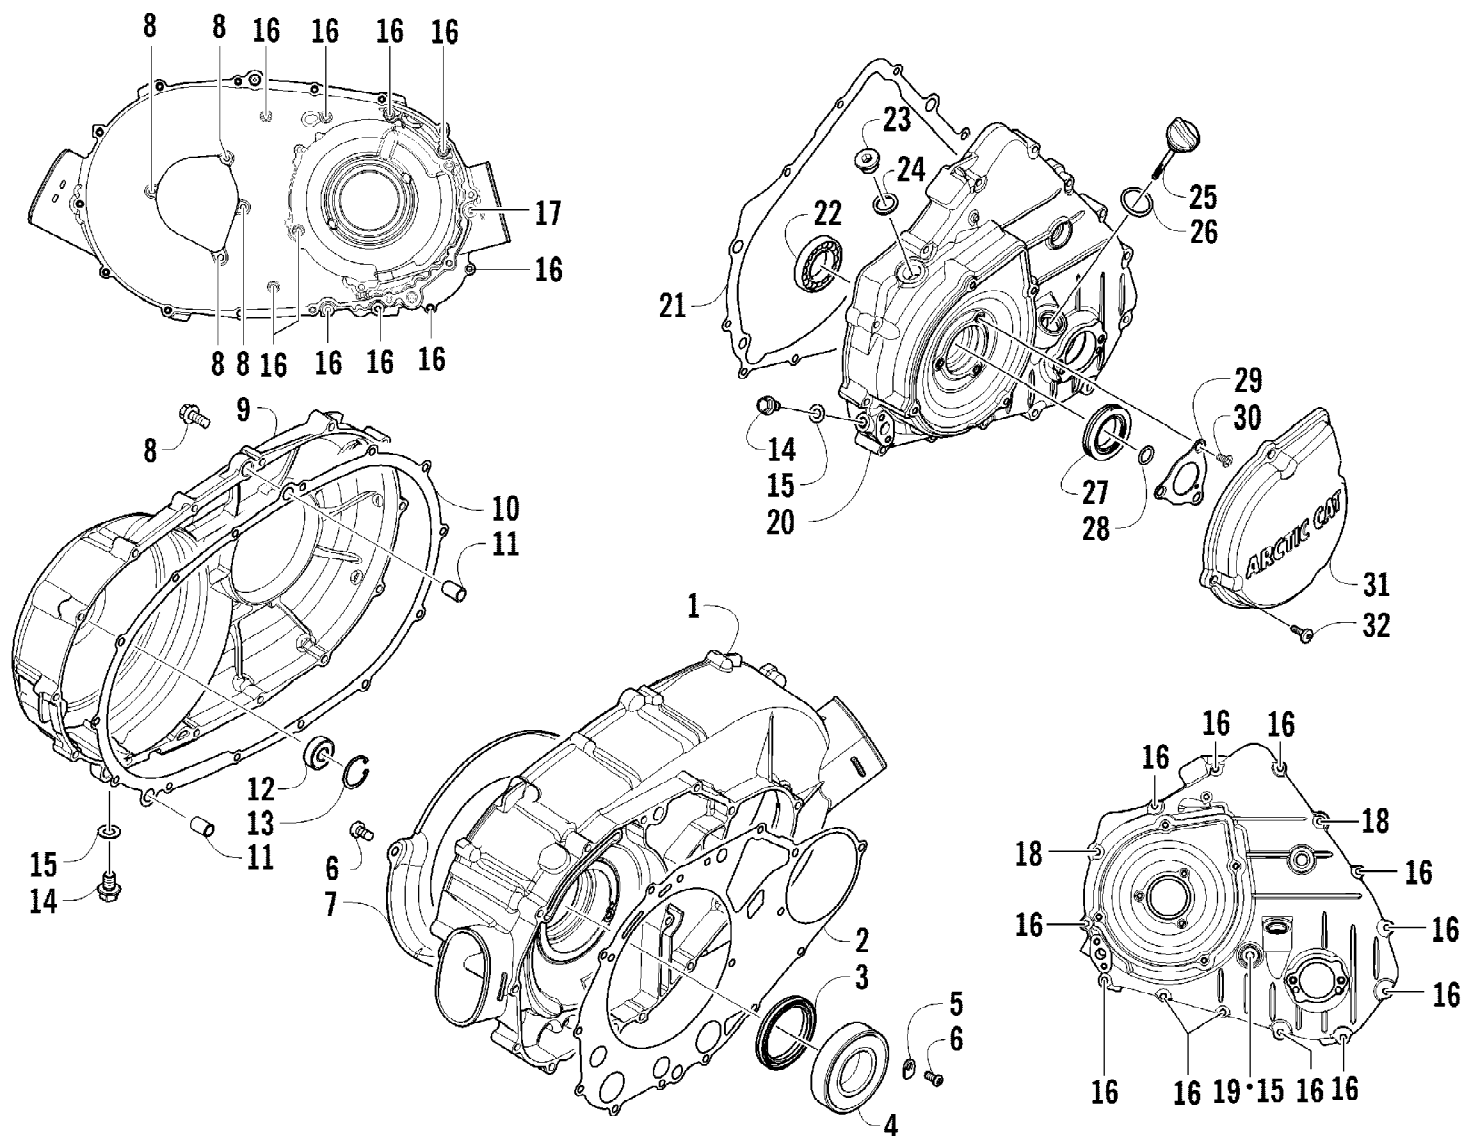

2011 ATV 350 CR CAT GREEN (A2011IRG4BUSZ)
CLUTCH/V-BELT/MAGNETO COVER ASSEMBLY

Ref #	Part Number	Qty	S/P/F	Description
1	0806-026	1		Cover, Clutch
2	0830-055	1		Gasket
3	0830-157	1		Seal, Clutch Housing
4	0832-071	1		Bearing
5	0822-104	2		Retainer, Bearing
6	0826-144	5		Screw, Machine
7	0806-103	1		Plate, Air Intake
8	3303-386	18	/P	Screw, Cap
9	0806-027	1		Cover, V-Belt
10	0830-056	1		Gasket, V-Belt Cover
11	0829-046	6		Pin, Dowel
12	0832-023	1		Bearing
13	3303-347	1		Circlip
14	3303-365	2		Plug, Drain
15	3303-591	3		Gasket, Drain Plug
16	3304-903	22		Screw, Cap
17	0826-066	1		Screw, Cap
18	3304-191	2	/P	Screw, Cap
19	0826-068	1		Screw, Cap
20	0806-028	1		Cover, Magneto
21	0830-057	1		Gasket, Magneto Cover
22	0832-053	1		Bearing
23	0806-099	1		Plug
24	0830-141	1		Washer, Crush
25	0806-029	1		Stick, Oil Level (inc. 26)
26	3304-102	1	/P	O-Ring, Oil Level Stick
27	0837-015	1	/P	Seal
28	0830-153	1		O-Ring
29	0805-178	1		Retainer, Oil Seal
30	0826-145	3		Screw, Machine
31	0820-066	1		Cover, Magneto - Outer
32	3303-617	4	/P	Screw, Machine