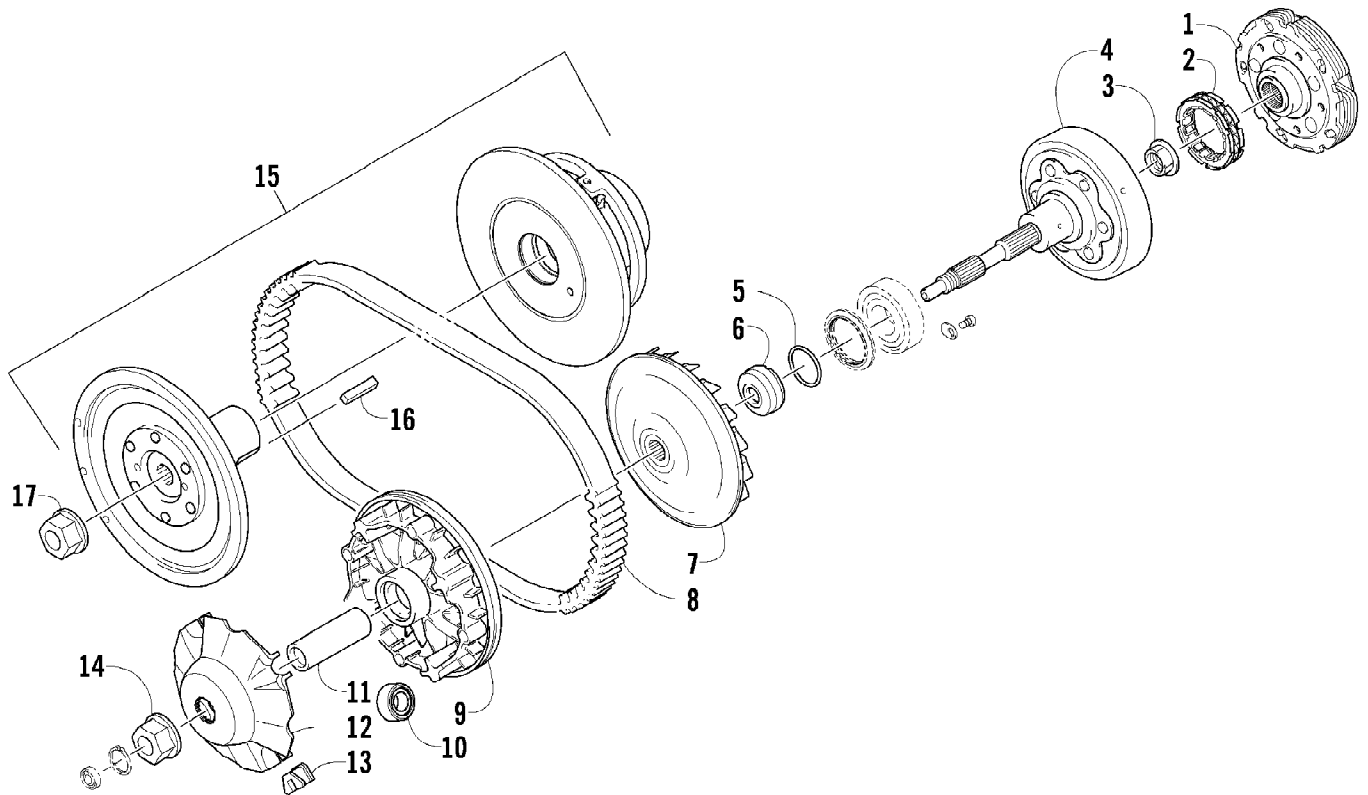

2011 ATV 350 CR CAT GREEN (A2011IRG4BUSZ)
TRANSMISSION ASSEMBLY

Page 68 of 72

Ref #	Part Number	Qty	S/P/F	Description
1	0823-328	1		Shoe, Clutch - Assembly
2	0823-198	1		Clutch, One-Way
3	0827-050	1		Nut
4	0823-338	1		Housing, Clutch
5	0470-531	1		O-Ring
6	0823-058	1		Spacer
7	0823-313	1		Face, Fixed Drive
8	0823-228	1		Belt, Drive
9	0823-324	1		Face, Movable Drive
10	0823-210	8		Roller, Movable Drive Face
11	0823-206	1		Spacer, Movable Drive Face
12	0823-213	1		Plate, Movable Drive Face
13	0823-214	4		Damper, Movable Drive Face
14	3323-165	1	/P	Nut
15	0823-294	1	/P	Clutch, Driven - Assembly (inc. 16)
16	0835-018	1		Key
17	0827-058	1		Nut