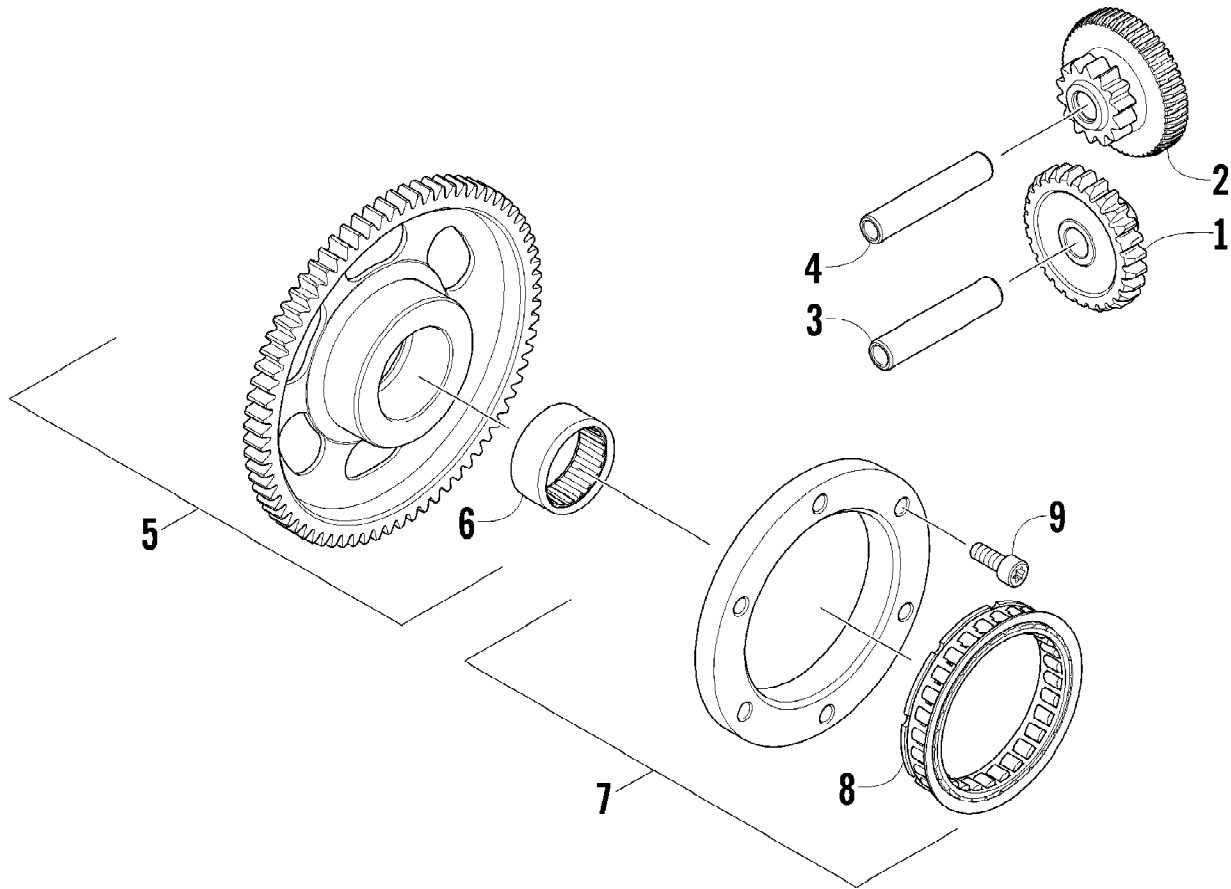

2011 ATV 350 CR CAT GREEN (A2011IRG4BUSZ)
STARTER CLUTCH ASSEMBLY

Page 64 of 72

Ref #	Part Number	Qty	S/P/F	Description
1	0815-022	1		Gear, Starter Idler - No. 2
2	0815-031	1		Gear, Starter Idler - No. 1
3	0815-015	1		Pin, Starter Idler Gear No. 2
4	0815-007	1		Pin, Starter Idler Gear No. 1
5	0815-023	1		Gear, Starter Clutch (inc. 6)
6	0832-069	1		Bearing
7	0802-044	1	/P	Clutch, One-Way (inc. 8)
8	0	1	F	Bearing
9	0826-120	6		Screw, Cap