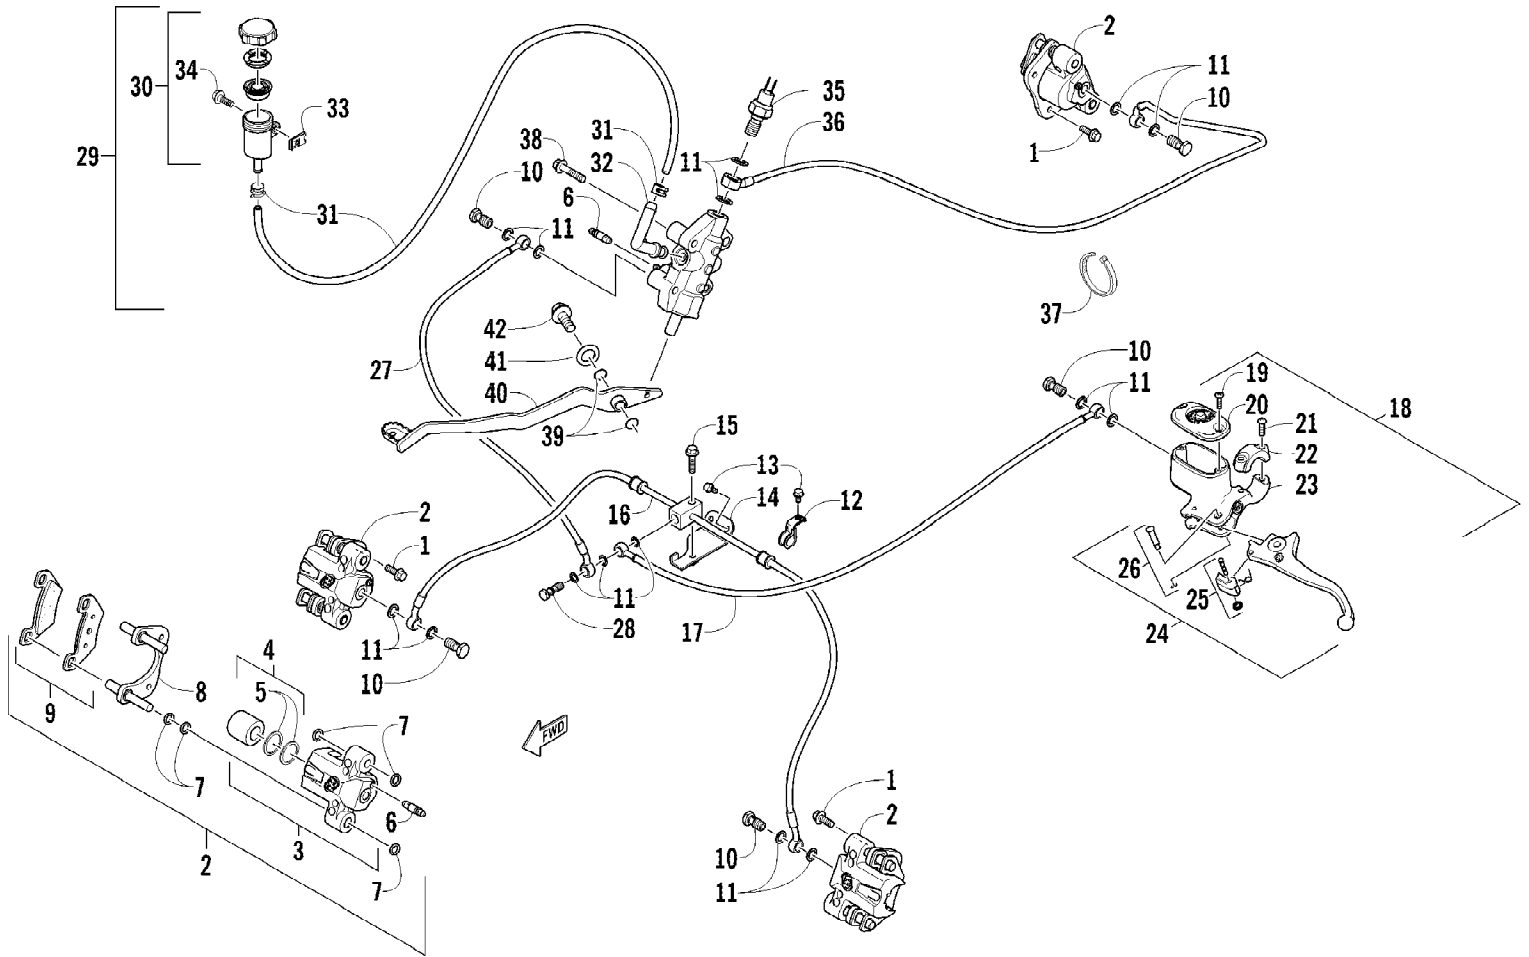

2011 ATV 350 CR CAT GREEN (A2011IRG4BUSZ)
HYDRAULIC BRAKE ASSEMBLY

2011 ATV 350 CR CAT GREEN (A2011IRG4BUSZ)
HYDRAULIC BRAKE ASSEMBLY

Page 42 of 72

Ref #	Part Number	Qty	S/P/F	Description
1	3305-785	6		Screw, Cap
2	3323-230	1		Caliper, Brake - Right Front (inc. 3-9)
2	3323-231	1		Caliper, Brake - Left Front (inc. 3-9)
2	3323-231	1		Caliper, Brake - Rear (inc. 3-9)
3	1436-160	1	/P	Housing, Caliper - Assembly - Right Front (inc. 4-6)
3	1436-161	1	/P	Housing, Caliper - Assembly - Left Front (inc. 4-6)
3	1436-161	1	/P	Housing, Caliper - Assembly - Rear (inc. 4-6)
4	0502-606	3		Piston/Seal Set (inc. 5)
5	0502-607	3		Seal Set
6	0502-609	4	/P	Valve, Bleed
7	0502-608	3		O-Ring, Guide - Set
8	0502-605	3		Bracket Assembly
9	1502-694	3	S	Pad, Brake - Set
10	3303-257	5	/P	Bolt, Banjo-Fitting
11	3303-284	15	/P	Washer, Crush
12	3303-919	2		Clamp, Brake Hose
13	3304-553	3		Screw, Cap
14	3313-523	1		Bracket, Mounting - Brake Hose Assembly
15	3305-789	1		Screw, Cap
16	3313-750	1	/P	Hose, Brake - Assembly
17	3313-422	1		Hose, Brake
18	3313-316	1		Brake Assembly (inc. 19-26)
19	0502-566	1		Screw, Machine - Kit
20	0502-868	1	/P	Cover, Reservoir
21	0502-568	1		Screw, Machine - Kit
22	0502-869	1		Clamp, Master Cylinder
23	0502-704	1		Master Cylinder Assembly
24	0502-866	1		Lever Assembly - Kit (inc. 25-26)
25	0502-867	1	/P	Lock, Brake Lever - Kit
26	0502-580	1		Lever Pin - Kit
27	3313-423	1		Hose, Brake
28	3304-674	1	/P	Bolt, Banjo-Fitting - Double
29	3313-478	1	/P	Brake Assembly (inc. 30-32)
30	1502-141	1		Reservoir, Brake w/Clamp
31	3313-489	1		Hose, Brake Fluid Reservoir w/Clamps
32	1502-296	1	/P	Adapter, Hose
33	3304-061	1	/P	Clip, U-Nut
34	3306-146	1		Screw, Cap
35	3313-820	1		Switch, Brake
36	3313-315	1		Hose, Brake
37	0123-788	AR	/P	Tie, Cable - 8 in.
38	3303-386	2	/P	Screw, Cap
39	1602-213	2	/P	O-Ring
40	3313-156	1	/P	Lever, Brake
41	8050-252	1		Washer
42	3304-543	1	/P	Screw, Cap