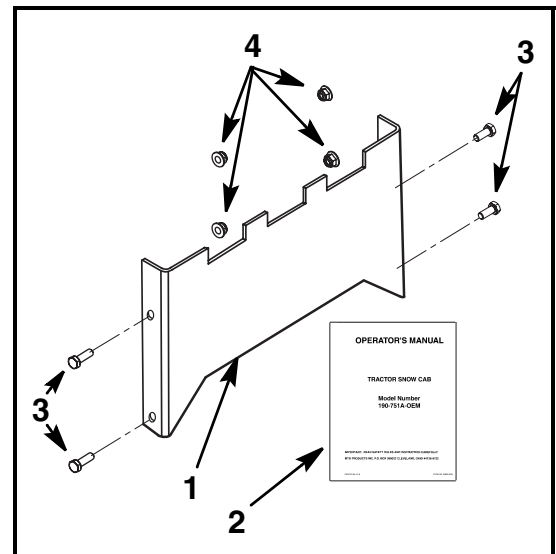

Read through and understand these instructions completely before proceeding with repair.

PURPOSE: This service kit contains the components necessary to update the 2007 and earlier OEM-190-751 Tractor Snow Cab accessory to a OEM-190-751A to accept the new suitcase style rear weights. Included is a new OEM-190-751A Operator's Manual to replace the existing OEM-190-751 Operator's Manual.

NOTE: These materials are prepared for use by trained technicians who are experienced in the service and repair of equipment of the kind described in this publication, and are not intended for use by untrained or inexperienced individuals. Such individuals should seek the assistance of an authorized service technician or dealer.

NOTE: Save this Instruction Sheet. Refer to it when ordering replacement parts.

Items 1 and 2 of the Service Kit Contents are manufactured by Agri-Fab. Replacement parts for the those items and the Tractor Snow Cab should be purchased on-line through Agri-Fab at "<https://www.speedepart.com>" or call 1-800-448-9282

Service Kit Contents (See Figure 1)

ITEM NO.	PART NUMBER	QTY	DESCRIPTION
1	25703	1	BRACKET: WEIGHTS: SUITCASE
2	49829	1	MANUAL: INSTRUCTION: OEM-190-751A
3	710-0376	4	BOLT: 5/16"-18 x 1.0": GR5: STD
4	712-04063	4	NUT: FLANGE LOCK: 5/16"-18: NYLON
5	*	1	THIS INSTRUCTION SHEET

* - Not Available Separately

FIGURE 1

Instructions:

1. Remove the contents of this service kit and check to ensure all parts listed in the Service Kits Contents table above are present.
2. Locate the Operator's Manual for the OEM-190-751 in the Tractor Snow Cab carton. Discard the OEM-190-751 Operator's Manual and replace with the Operator's Manual for the OEM-190-751A included with this kit.
3. Proceed to install the Tractor Snow Cab to your tractor using the OEM-190-751A Operator's Manual.