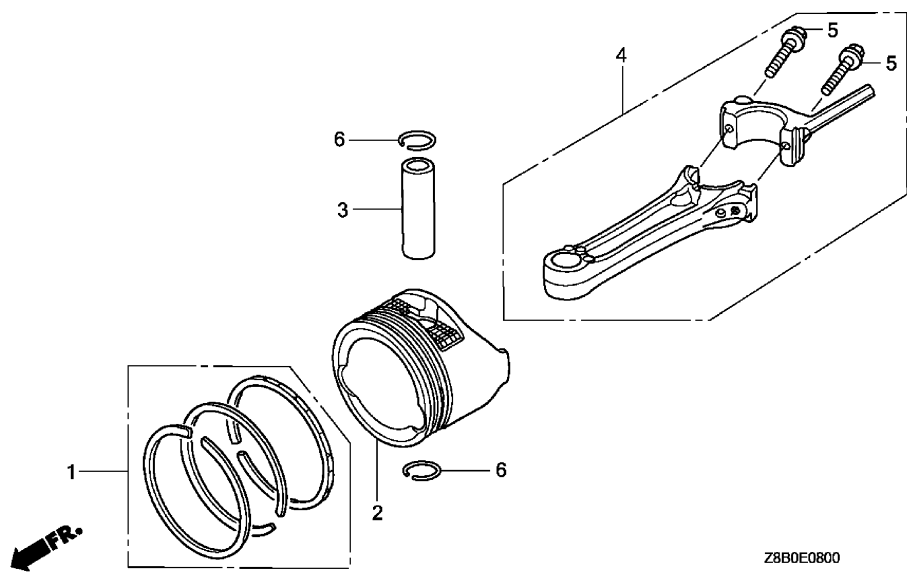

Z8B0E0800

Ref #	Part Number	Qty	Description
1	13010-Z0L-014	1	RING SET, PISTON (STD) (Honda Code 8571937). (TEIKOKU)
2	13101-Z2A-010	1	PISTON (Honda Code 8571945).
3	13111-ZE0-000	1	PIN, PISTON (Honda Code 1426576).
4	13200-Z0J-000	1	ROD ASSY., CONNECTING (Honda Code 8270217).
5	90001-ZE1-000	2	BOLT, CONNECTING ROD (Honda Code 1431055).
6	90551-ZE0-000	2	CLIP, PISTON PIN (13MM) (Honda Code 2605517).