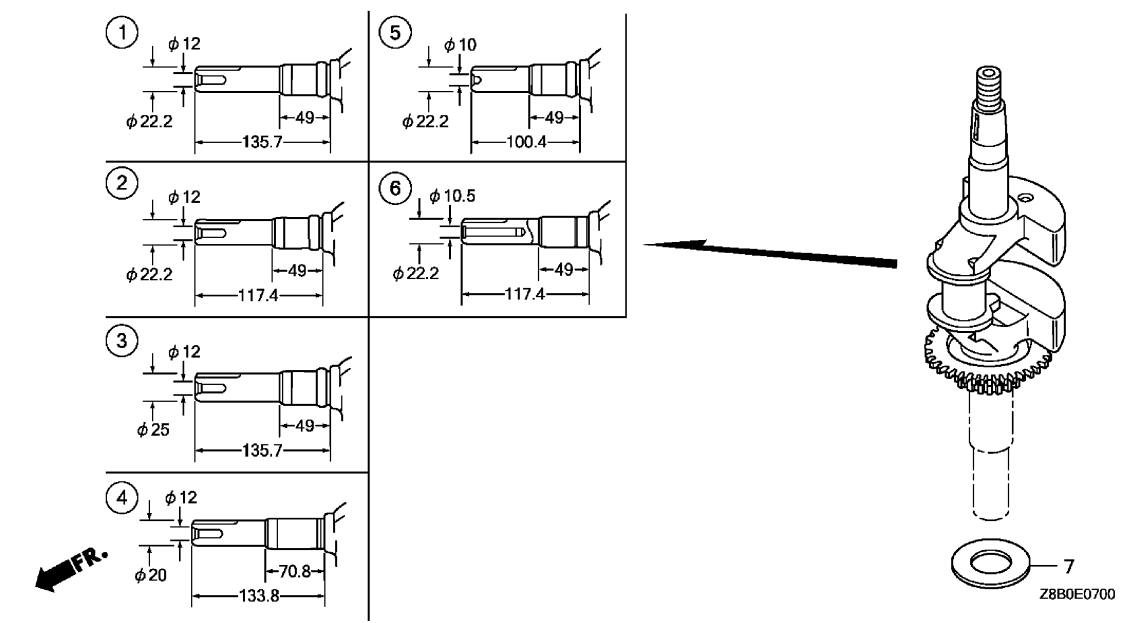

Ref #	Part Number	Qty	Description
5	13310-Z0L-650	1	CRANKSHAFT (Honda Code 6696702).
7	90402-ZL8-000	1	WASHER, THRUST (Honda Code 5581012).