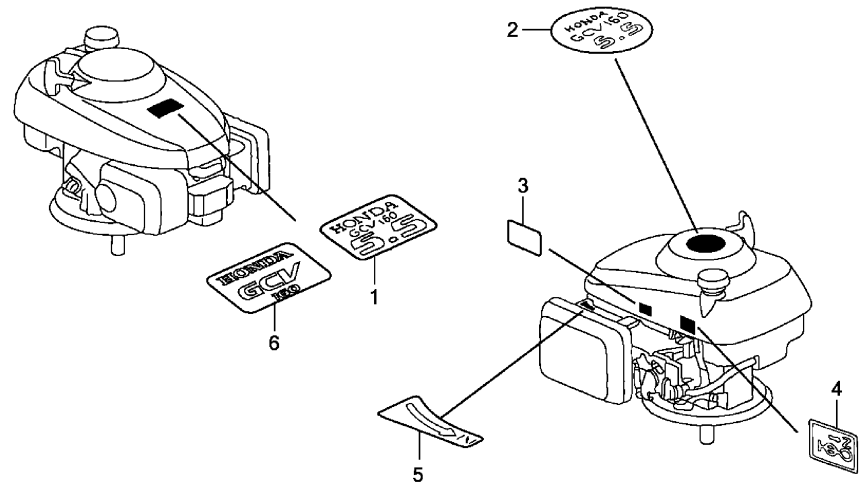

Z8B0E2800A

Ref #	Part Number	Qty	Description
1	87101-ZM0-010	1	SEE PART DETAILS - PRI; EMBLEM (GCV160 5.5) (Honda Cod...
3	87114-ZH7-821	1	LABEL, WARNING (Honda Code 8311029). (NOT CERTIFIED...
4	87528-ZL8-000	1	MARK, CHOKE (Honda Code 5611637).