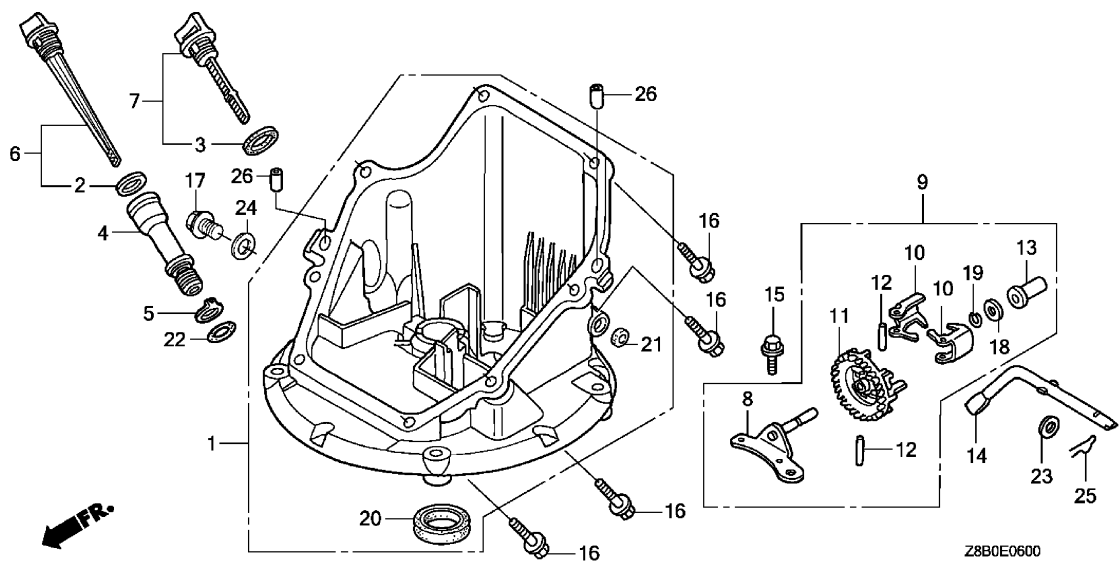

General Purpose Engine

GCV160LA
(TYPE N5MF)

Parts Catalog

American Honda Motor Co., Inc.

Ref #	Part Number	Qty	Description
1	12000-ZL8-425	1	CYLINDER ASSY. (Honda Code 8571929).
3	12209-ZM0-003	1	SEAL, VALVE STEM (Honda Code 6839831).
4	12311-ZL8-D00	1	SEE PART DETAILS - PRI; COVER, HEAD (Honda Code 63252...
4	12311-ZL8-000	1	SEE PART DETAILS - SUP; COVER, HEAD (Honda Code 5579...
5	12355-ZL8-000	1	COVER, BREATHER (Honda Code 5580006). (BREATHING VA...
6	14711-Z0J-000	1	SEE PART DETAILS - PRI; VALVE, IN. (ROCKKNEL) (Honda Co...
7	14721-ZL8-000	1	VALVE, EX. (Honda Code 5580121).
8	14751-ZL8-000	2	SPRING, VALVE (Honda Code 5580139).
9	14771-Z0J-000	2	RETAINER, VALVE SPRING (Honda Code 7526148).
10	90013-883-000	4	BOLT, FLANGE (6X12) (CT200) (Honda Code 0636845).
11	90014-952-000	1	BOLT, FLANGE (6X14) (CT200) (Honda Code 0803619).
12	91201-ZL8-003	1	OIL SEAL (25.4X62X6) (Honda Code 5581038).
13	98079-56846	1	SPARK PLUG (BPR6ES) (NGK) (Honda Code 1441112).