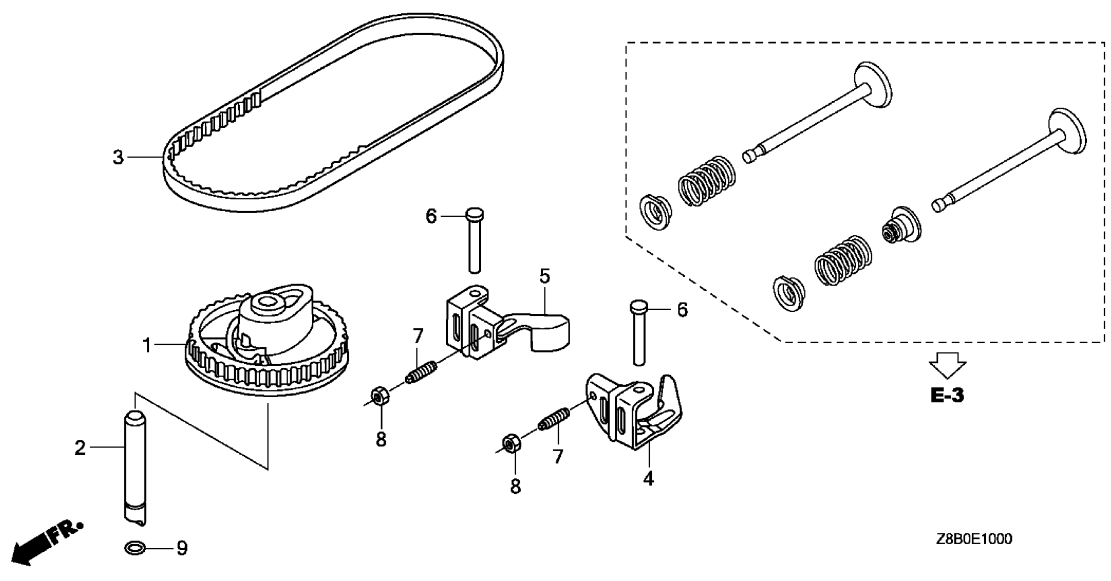

For Disconnect Troy-Bilt Parts Call 606-678-9623 or 606-561-4983

Ref #	Part Number	Qty	Description
1	14320-ZL8-010	1	PULLEY, CAMSHAFT (Honda Code 7049679).
2	14324-ZL8-000	1	SHAFT, CAM PULLEY (Honda Code 5580063).
3	14400-Z0J-014	1	BELT, TIMING (84HU7 G-200) (Honda Code 7058985).
4	14431-Z0J-000	1	ARM, IN. VALVE ROCKER (Honda Code 7526122).
5	14441-Z0J-000	1	SEE PART DETAILS - PRI; ARM, EX. VALVE ROCKER (Honda...
6	14461-ZL8-000	2	SHAFT, ROCKER ARM (Honda Code 5580105).
7	90012-333-000	2	SCREW, TAPPET ADJUSTING (Honda Code 0294819).
8	90206-001-000	2	NUT, TAPPET ADJUSTING (Honda Code 0004598).
9	91301-ZM0-V31	1	O-RING (6.8X1.9) (ARAI) (Honda Code 6315873).