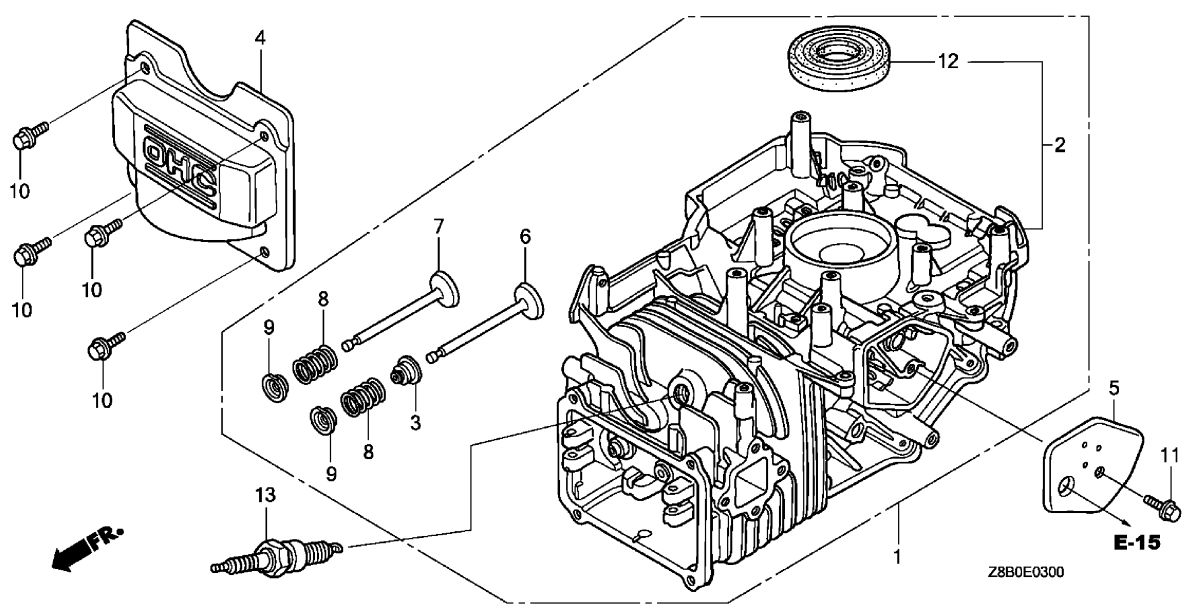

General Purpose Engine

GCV160LA
(TYPE N5MF)

Parts Catalog

American Honda Motor Co., Inc.

Ref #	Part Number	Qty	Description
1	12000-ZL8-425	1	CYLINDER ASSY. (Honda Code 8571929).
3	12209-ZM0-003	1	SEAL, VALVE STEM (Honda Code 6839831).
4	12311-ZL8-D00	1	SEE PART DETAILS - PRI; COVER, HEAD (Honda Code 63252...
4	12311-ZL8-000	1	SEE PART DETAILS - SUP; COVER, HEAD (Honda Code 5579...
5	12355-ZL8-000	1	COVER, BREATHER (Honda Code 5580006). (BREATHING VA...
6	14711-Z0J-000	1	SEE PART DETAILS - PRI; VALVE, IN. (ROCKKNEL) (Honda Co...
7	14721-ZL8-000	1	VALVE, EX. (Honda Code 5580121).
8	14751-ZL8-000	2	SPRING, VALVE (Honda Code 5580139).
9	14771-Z0J-000	2	RETAINER, VALVE SPRING (Honda Code 7526148).
10	90013-883-000	4	BOLT, FLANGE (6X12) (CT200) (Honda Code 0636845).
11	90014-952-000	1	BOLT, FLANGE (6X14) (CT200) (Honda Code 0803619).
12	91201-ZL8-003	1	OIL SEAL (25.4X62X6) (Honda Code 5581038).
13	98079-56846	1	SPARK PLUG (BPR6ES) (NGK) (Honda Code 1441112).