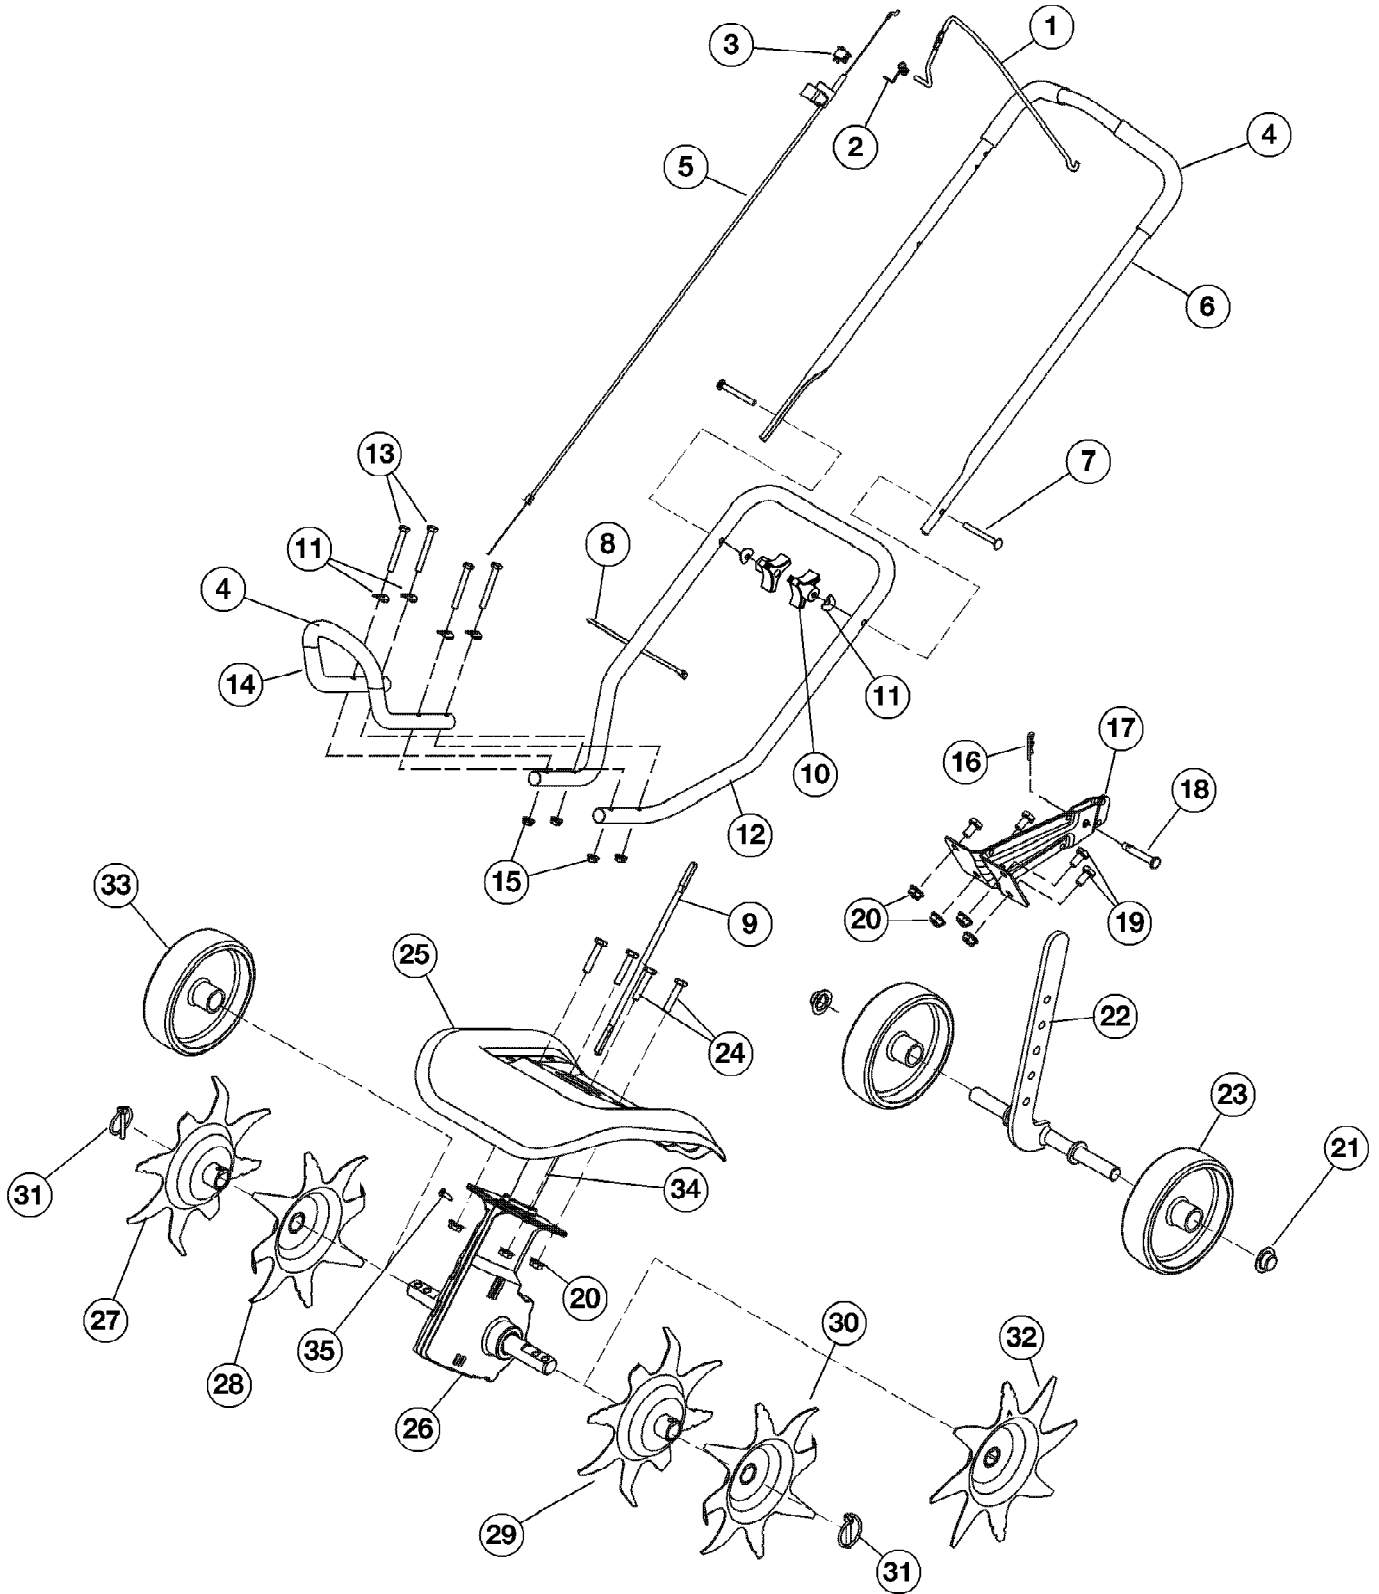

Page 5 of 7

Ref #	Part Number	Qty	S/P/F	Description
1	753-04042	1	/P	Throttle Control
2	753-05940	1		Torsion Spring
3	791-182673	1		On/Off Switch
4	720-0294	1	/P	Foam Grip
5	753-06050	1		Throttle Cable
6	749-04080-0637	1	S	Upper Handle
7	791-182899	1		Bolt
8	725-0157	1	/P	Cable Tie
9	753-04499	1		Flex Shaft
10	791-182677	1		Knob
11	936-0451	1	/P	Shoulder Washer
12	749-1295A-0637	1	/P	Lower Handle
13	710-0395	1	/P	Screw
14	753-04055	1	/P	Front Handle
15	712-3004A	1	/P	Lock Nut
16	914-0104	1	/P	Cotter Pin
17	753-04058	1	/P	Tailpiece Bracket Assembly
18	711-1017	1	/P	Clevis Pin
19	710-3013	1	/P	Cap Screw
20	912-3027	1	/P	Lock Nut
21	726-0299	1	/P	Cap Push
22	753-04063	1	/P	Wheel Support Bracket Assembly
23	1917754	1	/P	Wheel
24	6109	1	/P	Cap Screw
25	753-04502	1		Tine Shield
26	753-04075	1	/P	Gear Box Assembly
27	753-04073	1	/P	Outer Tine (Right Side)
28	753-04074	1	/P	Inner Tine (Right Side)
29	753-04072	1	/P	Inner Tine (Left Side)
30	753-04071	1	/P	Outer Tine (Left Side)
31	753-04070	1	/P	Click Pin
32	753-04069	1	/P	Edger Tine
33	753-04068	1	/P	Edger Wheel
34	753-05469	1	/P	Drive Shaft Housing
35	910-0599	1	S	Sleeve Retaining Bolt