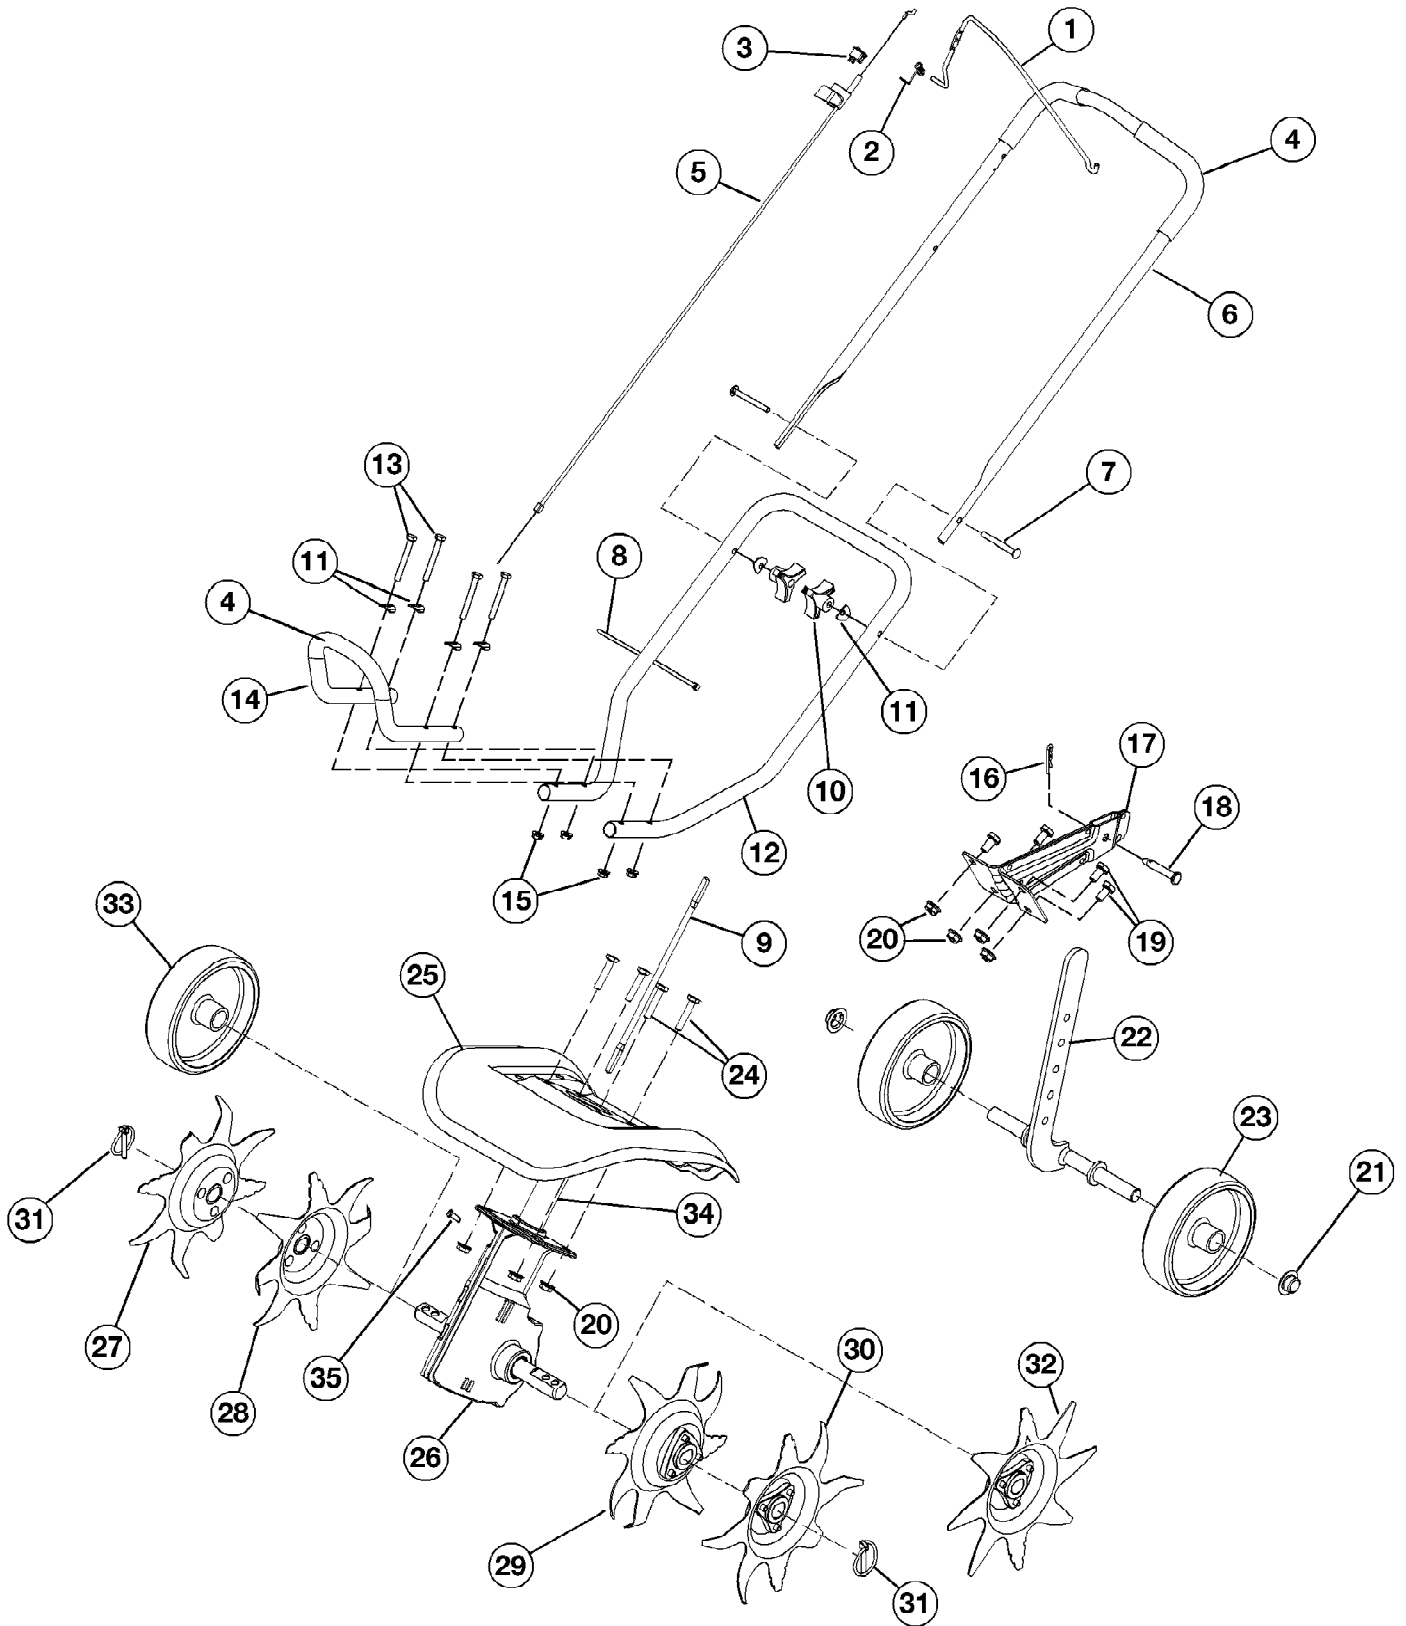

21CA144R966 TB144 Cultivator (2009)
General Assembly 1 10-08 to 08-09

Page 5 of 7

Ref #	Part Number	Qty	S/P/F	Description
1	753-04042	1	/P	Throttle Control
2	753-05940	1		Torsion Spring
3	791-182673	1		On/Off Switch
4	720-0294	1	/P	Foam Grip
5	753-06050	1		Throttle Cable
6	749-04080-0637	1	S	Upper Handle
7	791-182899	1		Bolt
8	725-0157	1	/P	Cable Tie
9	753-04499	1		Flex Shaft
10	791-182677	1		Knob
11	936-0451	1	/P	Shoulder Washer
12	749-1295A-0637	1	/P	Lower Handle
13	710-0395	1	/P	Screw
14	753-04055	1	/P	Front Handle
15	712-3004A	1	/P	Lock Nut
16	914-0104	1	/P	Cotter Pin
17	753-04058	1	/P	Tailpiece Bracket Assembly
18	711-1017	1	/P	Clevis Pin
19	710-3013	1	/P	Cap Screw
20	912-3027	1	/P	Lock Nut
21	726-0299	1	/P	Cap Push
22	753-04063	1	/P	Wheel Support Bracket Assembly
23	1917754	1	/P	Wheel
24	6109	1	/P	Cap Screw
25	753-04502	1		Tine Shield
26	753-04075	1	/P	Gear Box Assembly
27	753-04073	1	/P	Outer Tine (Right Side)
28	753-04074	1	/P	Inner Tine (Right Side)
29	753-04072	1	/P	Inner Tine (Left Side)
30	753-04071	1	/P	Outer Tine (Left Side)
31	753-04070	1	/P	Click Pin
32	753-04069	1	/P	Edger Tine
33	753-04068	1	/P	Edger Wheel
34	753-05469	1	/P	Drive Shaft Housing
35	910-0599	1	S	Sleeve Retaining Bolt