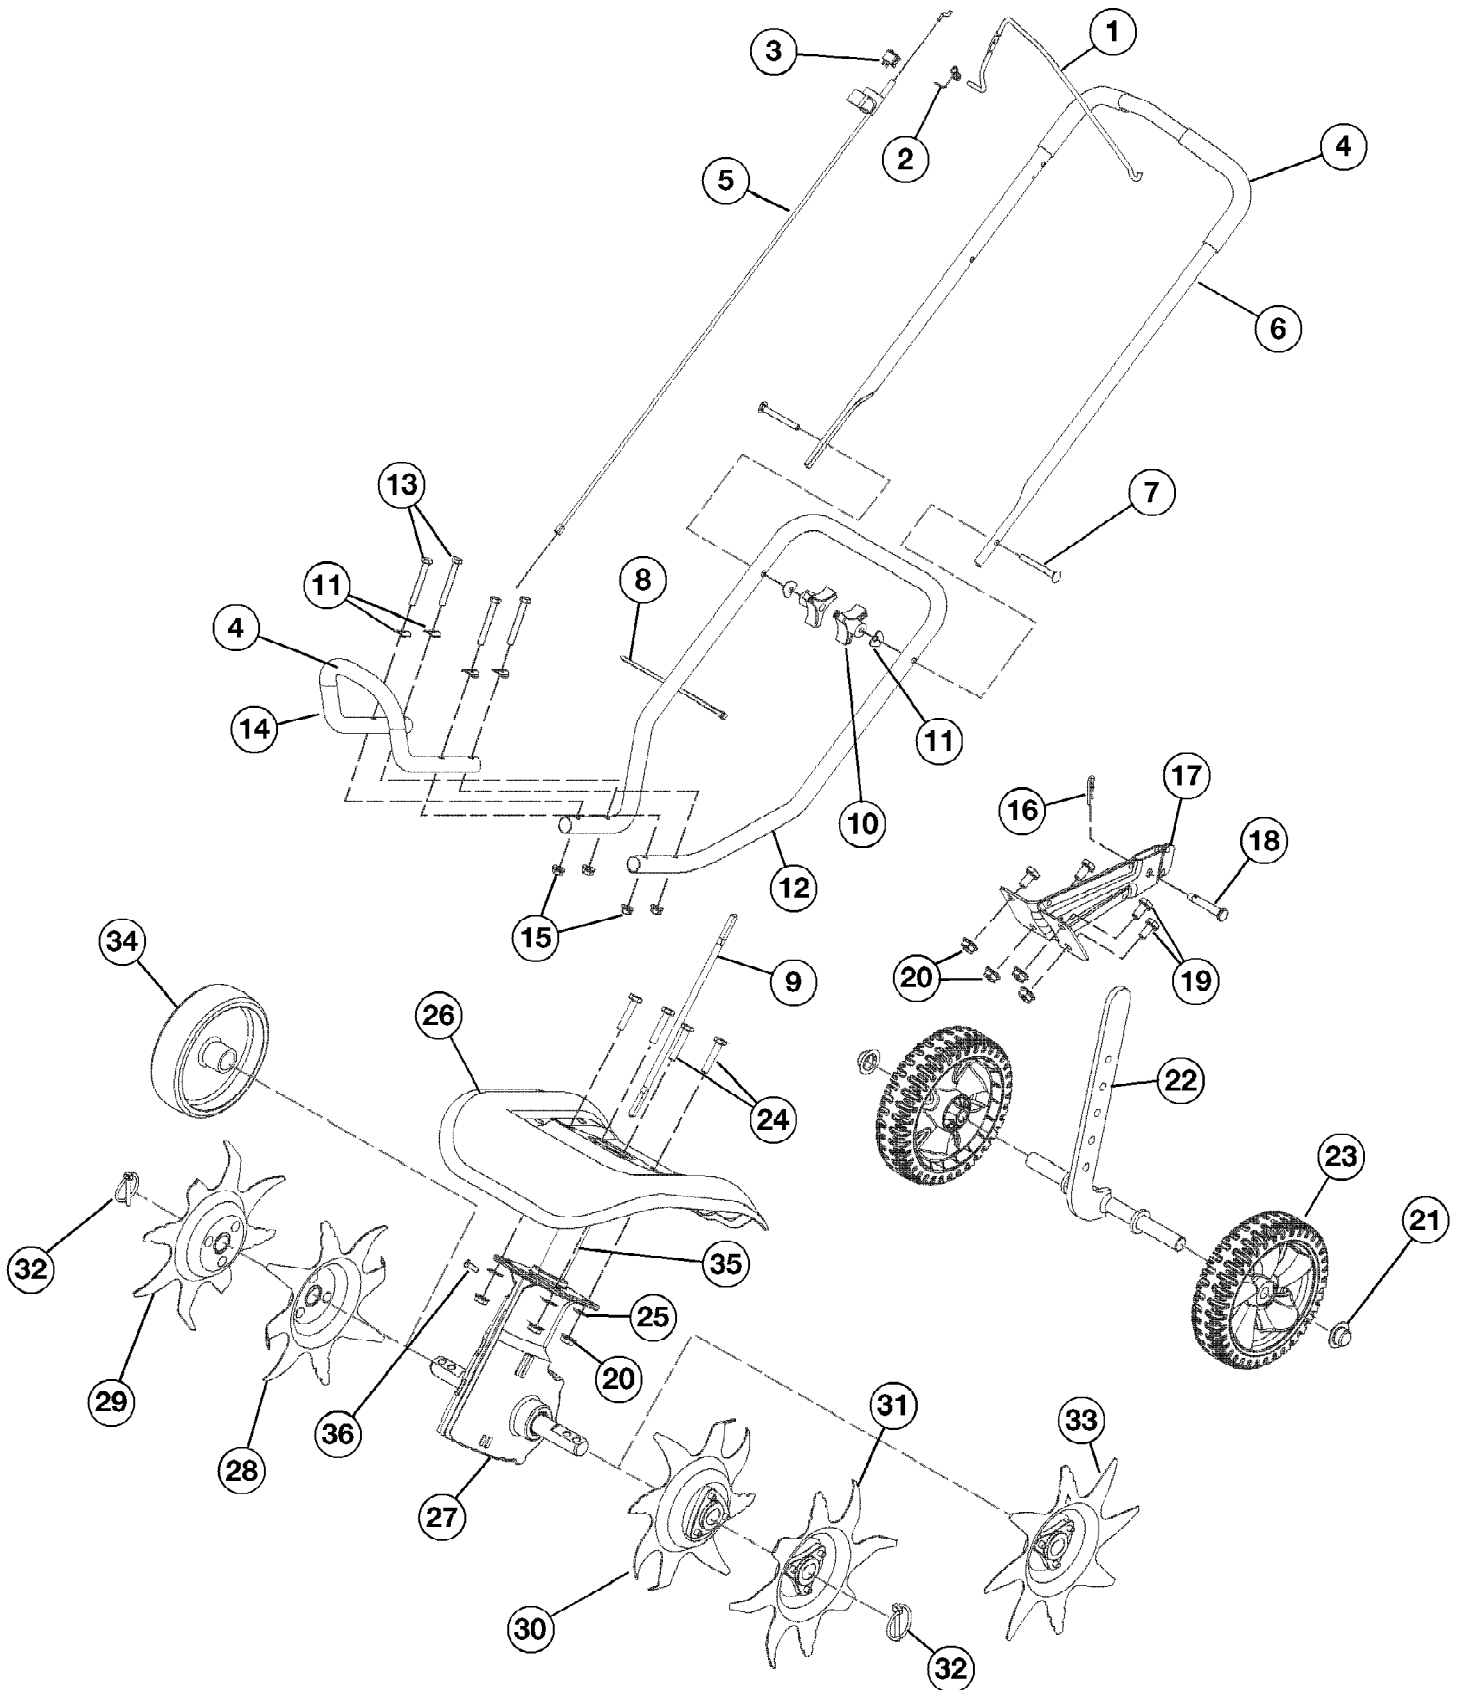

21AA144R966 TB144 Cultivator (2006)
Lower Cultivator

Page 5 of 7

Ref #	Part Number	Qty	S/P/F	Description
1	753-04042	1	/P	Trottle Control
2	753-04043	1	/P	Torsion Spring
3	791-182673	1		On/Off Switch
4	753-04044	1	S	Foam Grip
5	753-04147	1		Throttle Cable
6	753-04498	1	S	Upper Handle
7	791-182899	1		Bolt
8	753-04049	1	S	Cable Tie
9	753-04499	1		Flex Shaft
10	791-182677	1		Knob
11	753-04052	1	S	Shoulder Washer
12	753-04053	1	S	Lower Handle
13	753-04054	1	S	Screw
14	753-04055	1	/P	Front Handle
15	753-04056	1	S	Lock Nut
16	753-04057	1	S	Cotter Pin
17	753-04058	1	/P	Tailpiece Bracket Assembly
18	753-04059	1	S	Clevis Pin
19	753-04060	1	S	Cap Screw
20	753-04061	1	S	Lock Nut
21	753-04062	1	S	Cap Push
22	753-04063	1	/P	Wheel Support Bracket Assembly
23	753-04501	1	S	Wheel
24	753-05001	1	S	Cap Screw
25	791-182678	1		Washer
26	753-04502	1		Tine Shield
27	753-04075	1	/P	Gear Box Assembly
28	753-04074	1	/P	Inner Tine (right side)
29	753-04073	1	/P	Outer Tine (right side)
30	753-04072	1	/P	Inner Tine (left side)
31	753-04071	1	/P	Outer Tine (left side)
32	753-04070	1	/P	Click Pin
33	753-04069	1	/P	Edger Tine
34	753-04068	1	/P	Edger Wheel
35	753-04500	1	S	Drive Shaft Housing
36	753-04077	1	S	Anti Rotation Screw