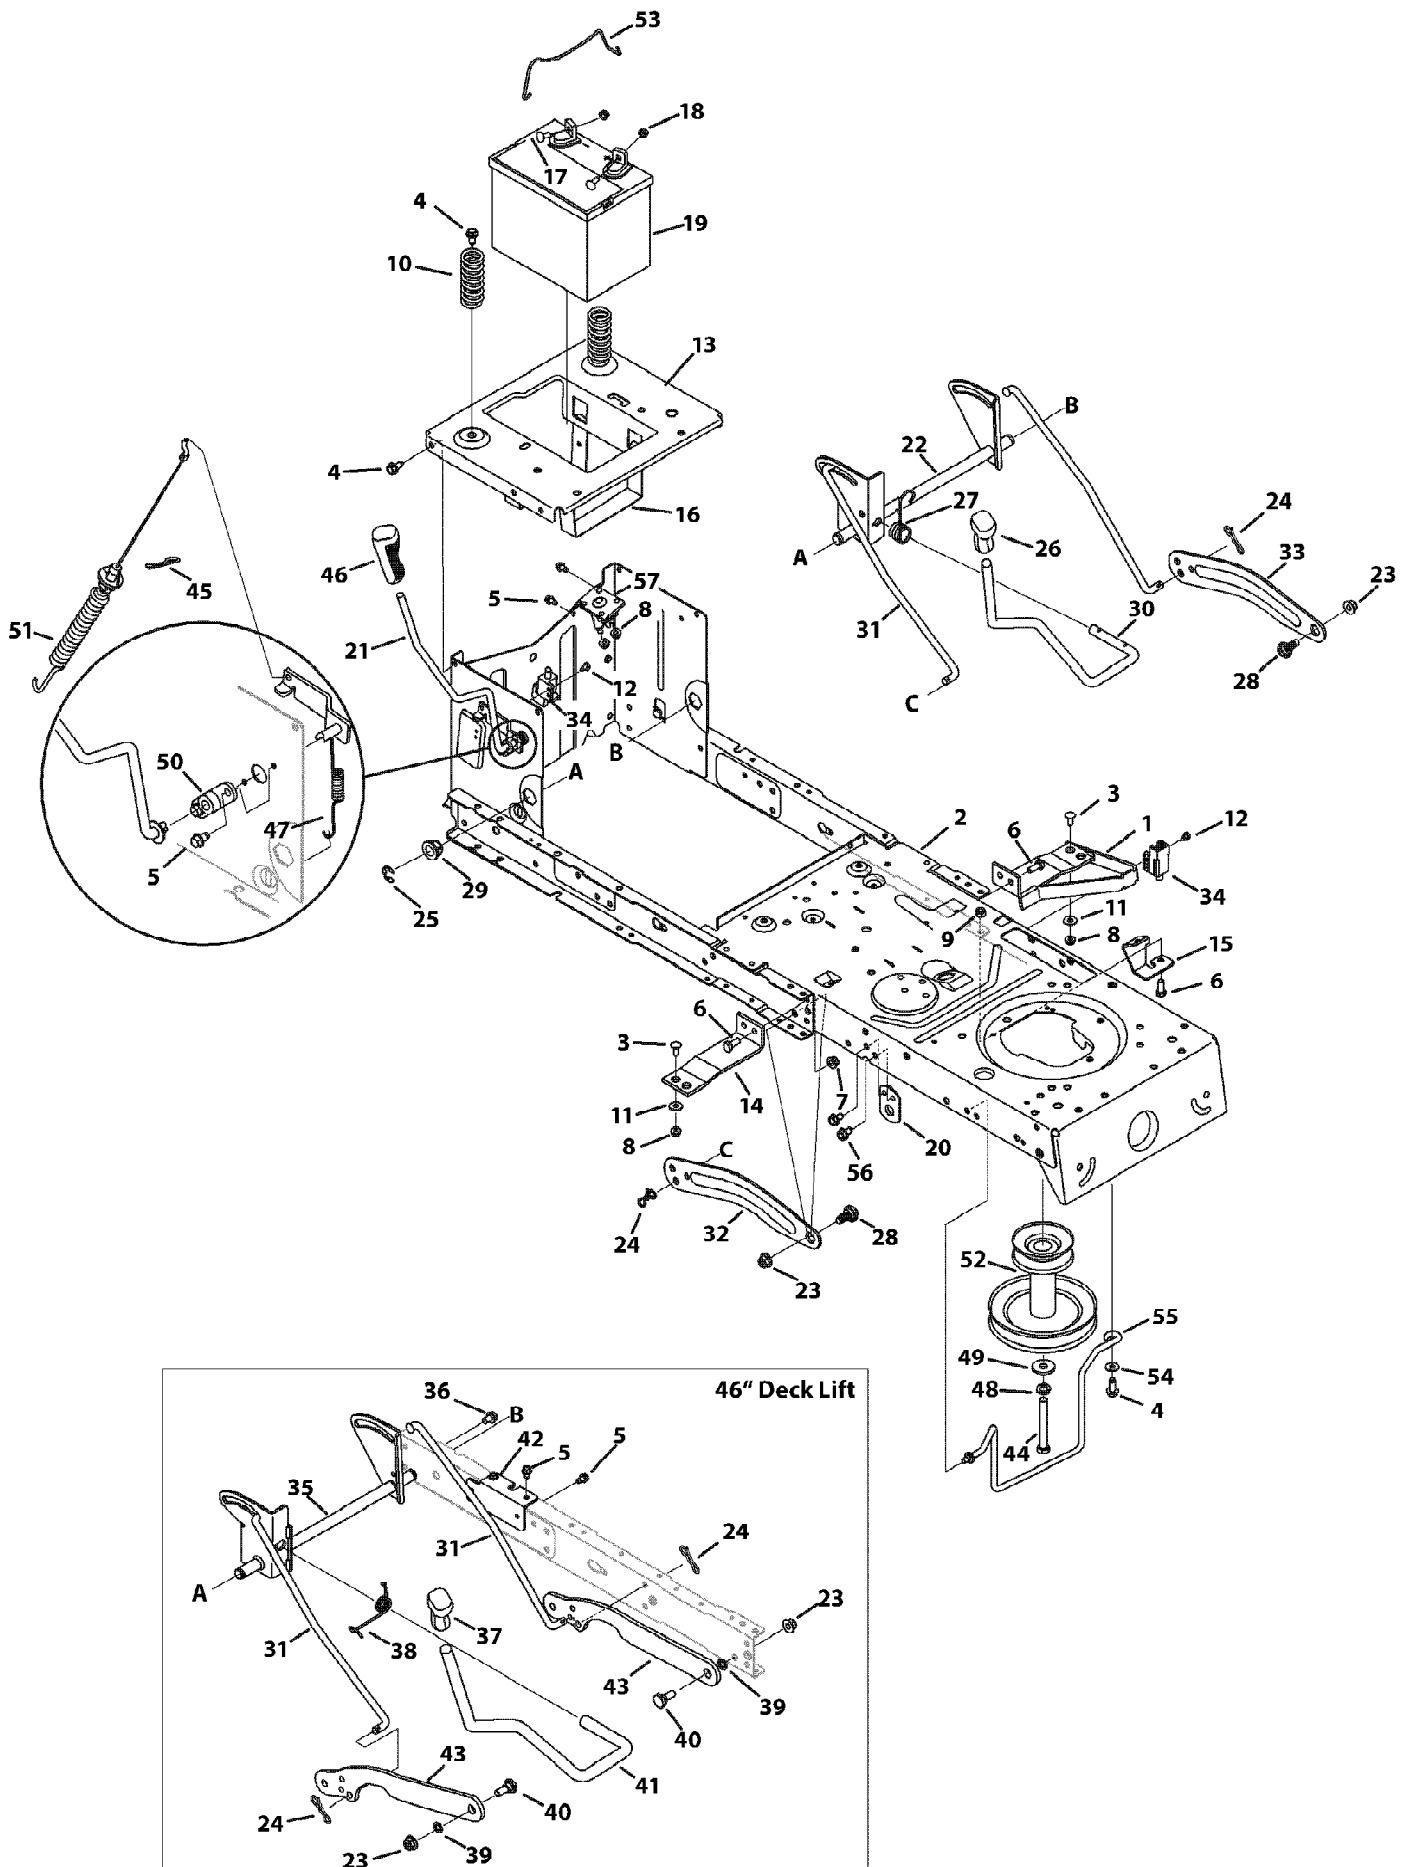

13WX78KS011 Bronco (2010)
Frame & PTO Lift

13WX78KS011 Bronco (2010)
Frame & PTO Lift

Page 7 of 22

Ref #	Part Number	Qty	S/P/F	Description
1	683-04195-0637	1		Support Bracket
2	683-04601-0637	1		Frame Assembly
3	710-0134	1	/P	Screw Carriage, 1/4-20 x .62
4	710-04484	1		Screw 5/16-18 x .750
5	710-0599	1	/P	Screw, 1/4-20 x .500
6	710-3008	1	/P	Hex Screw, 5/16-18 x .75
7	712-04063	1	/P	Flangelock Nut, 5/16-18
8	712-04064	1	/P	Flangelock Nut, 1/4-20
9	912-0429	1	/P	Hexlock Nut, 5/16-18
10	732-04035	1		Compression Spacer, 1.28 x 3.125
11	736-0173	1	/P	Flat Washer, .28 x .74 x .063
12	738-04237A	1		Shoulder Spacer, 10-32 x .500
13	783-04548C-0637	1	/P	Seat Frame Bracket
14	783-04637-0637	1	/P	Running Board Bracket
15	783-04753-0637	1		Support Frame Bracket
16	783-04869A-0637	1	/P	Battery Bracket
17	710-04666	1		Hex Head Flange, 1/4-20 x .75
18	712-0271	1	/P	Sems Nut, 1/4-20
19	925-1707D	1	/P	230 CCA Battery
20	783-04536B-0637	1	/P	Support Bracket
21	647-04096-0637	1	/P	PTO Handle Assembly
22	683-04155A-0637	1	/P	Lift Assembly, 38/42"
23	712-04065	1	/P	Flangelock Nut, 3/8-16
24	714-04040	1		Bow-tie Cotter Pin
25	716-0106A	1		E Ring
26	720-0311	1		Handle Grip, 1/2
27	732-04225	1		Torsion Spring
28	738-04130	1		Shoulder Bolt, 3/8-16 x .625 x .175
29	941-0225	1	/P	Hex Flange Bearing
30	747-04282	1		Deck Lift Handle
31	747-04393	1		Lift Rod
32	783-04494C-0637	1	/P	38/42" Lift Arm, RH
33	783-04711C-0637	1	/P	38/42" Lift Arm, LH
34	725-04363	1		Switch Interlock
35	683-04334-0637	1	/P	Lift Assembly, 46"
36	710-0604A	1	/P	Screw, 5/16-18 x .625
37	720-0298	1		Handle Grip, 5/8
38	732-04438	1		Torsion Spring Handle, 46"
39	936-0140	1	/P	Flat Washer, .385 x .62 x .063
40	938-0380	1	/P	Shoulder Bolt, 3/8-16 x .500 x .270
41	747-04653	1		46" Lift Handle
42	783-05389-0637	1	/P	Frame Brace Bracket
43	783-0678C-0637	1	/P	Lift Deck Link
44	710-04607	1		Hex Screw, 7/16-20 x 2.75, 46"
44	710-04608	1		Hex Screw, 7/16-20 x 3.25, 38/42"
45	914-0145	1	/P	Click Pin, .092 x 1.64
46	720-04049A	1	/P	Handle Grip, 3/8
47	732-04276A	1	/P	PTO Spring Extension
48	936-0171	1	/P	Regular Duty Washer Lock, 7/16
49	736-0322	1	/P	Flat Washer, .450 x 1.250 x .164
50	741-04119A	1	/P	PTO Bearing
51	946-04173B	1	S	Deck Engage Cable
52	756-04207A	1	/P	Engine Pulley, 3.39 x 6.12, 46"