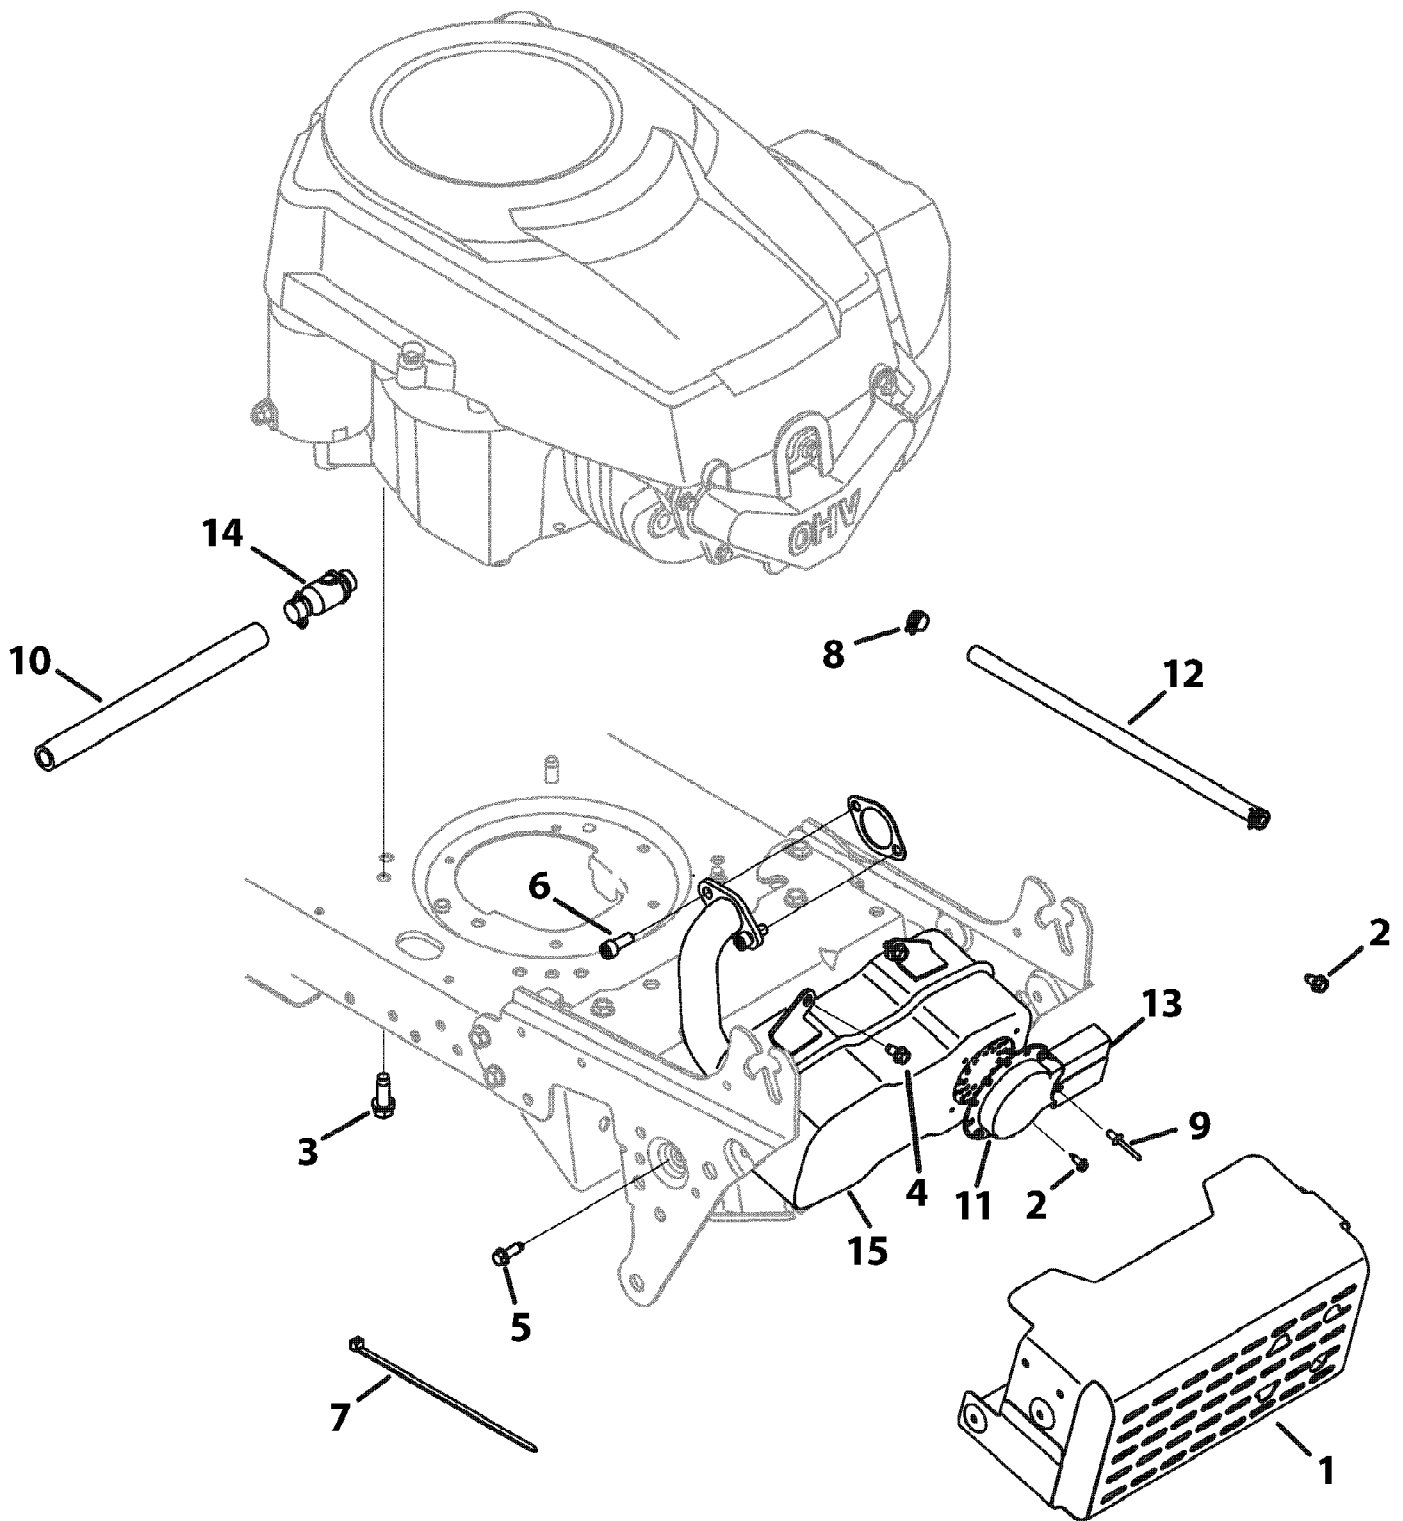

Ref #	Part Number	Qty	S/P/F	Description
55	747-05251A	1		Rod, adj, Idler, 3/8
56	747-05307	1		Rod, trans, footPedalal Bypass
57	948-0334	1	/P	Spacer, T-Axle .68
58	750-04456	1		Spacer, .260 X .372 X 1.420 Lg
59	750-0566A	1	/P	Spacer, .260 X .375 X 1.030 Lg
60	954-04208	1	/P	Belt, v Typ, 5l X 40.9 Lg Poly
61	954-0467	1	S	Belt, v Typ, 5l, 90.80, Poly
62	956-04002	1	/P	Pulley, v Typ, 7.25 Dia Spun
63	756-04224	1	/P	Pulley, Idler, flat 2.75 Od
64	756-04325	1	/P	Pulley, Idler, v-Type X 3.06
65	783-04536B-0637	1	/P	Bracket, Pedal, support
66	783-04595A	1		Bracket, Shift, adj
67	783-06278	1		Plate, Bracket, reinforcement
68	783-06562-0637	1		Bracket, Pedal, frame Rh
69	783-06570	1		Bracket, Idler, center Dbl
70	783-06592	1		Bracket, Idler, dbl AutoDriveive Lt-5
71	783-06641	1		Bracket, supt, Pedalal Stap
72	683-04521	1		Bracket Assembly, Idler
73	683-04606	1		Bracket Assembly, AutoDrive
74	710-1260A	1	/P	Screw, tt, 5/16-18, 0.750, Hxindwsh
75	710-3005	1	/P	Hhcs, 3/8-16, 1.25, Gr5, Std
76	712-04065	1	/P	Nut, flglk, 3/8-16, Grf, nylon
77	738-04162A	1	/P	Spacer, Drive, .8840 X .190
78	956-04015A	1	/P	Pulley Assembly, var Spd, 4.75 Od
79	683-04522	1		Keepr Assembly, belt
80	683-04612-0637	1		Bracket Assembly, vari Painted
81	710-0627	1	/P	Hhcs, 5/16-24, .750, Gr5, Lock
82	710-0778	1	/P	Screw, tt, 1/4-20, 1.500, Hxindwsh
83	718-04261	1		Cup, Bearing
84	736-0362	1	/P	Washer, flat, .330 X 1.25 X .06, Ht
85	941-0600	1	/P	Bearing, ball, 17x40x12, 6203, Ds
86	634-0104-0911	1	/P	Wheel, 20 x 8 x 8, 42"
87	634-04369-0662	1		Rim Assembly:8.0 X 7.0 X .750 Id
88	934-0255	1	/P	Valve, tubeless Air
89	734-1730-0901	1	/P	Tire, 20 X 8 X 8 Sq Sh
90	736-0242	1	/P	Bell Washerer, .340 x .872 x .060
91	725-04363	1		Switch Interlock