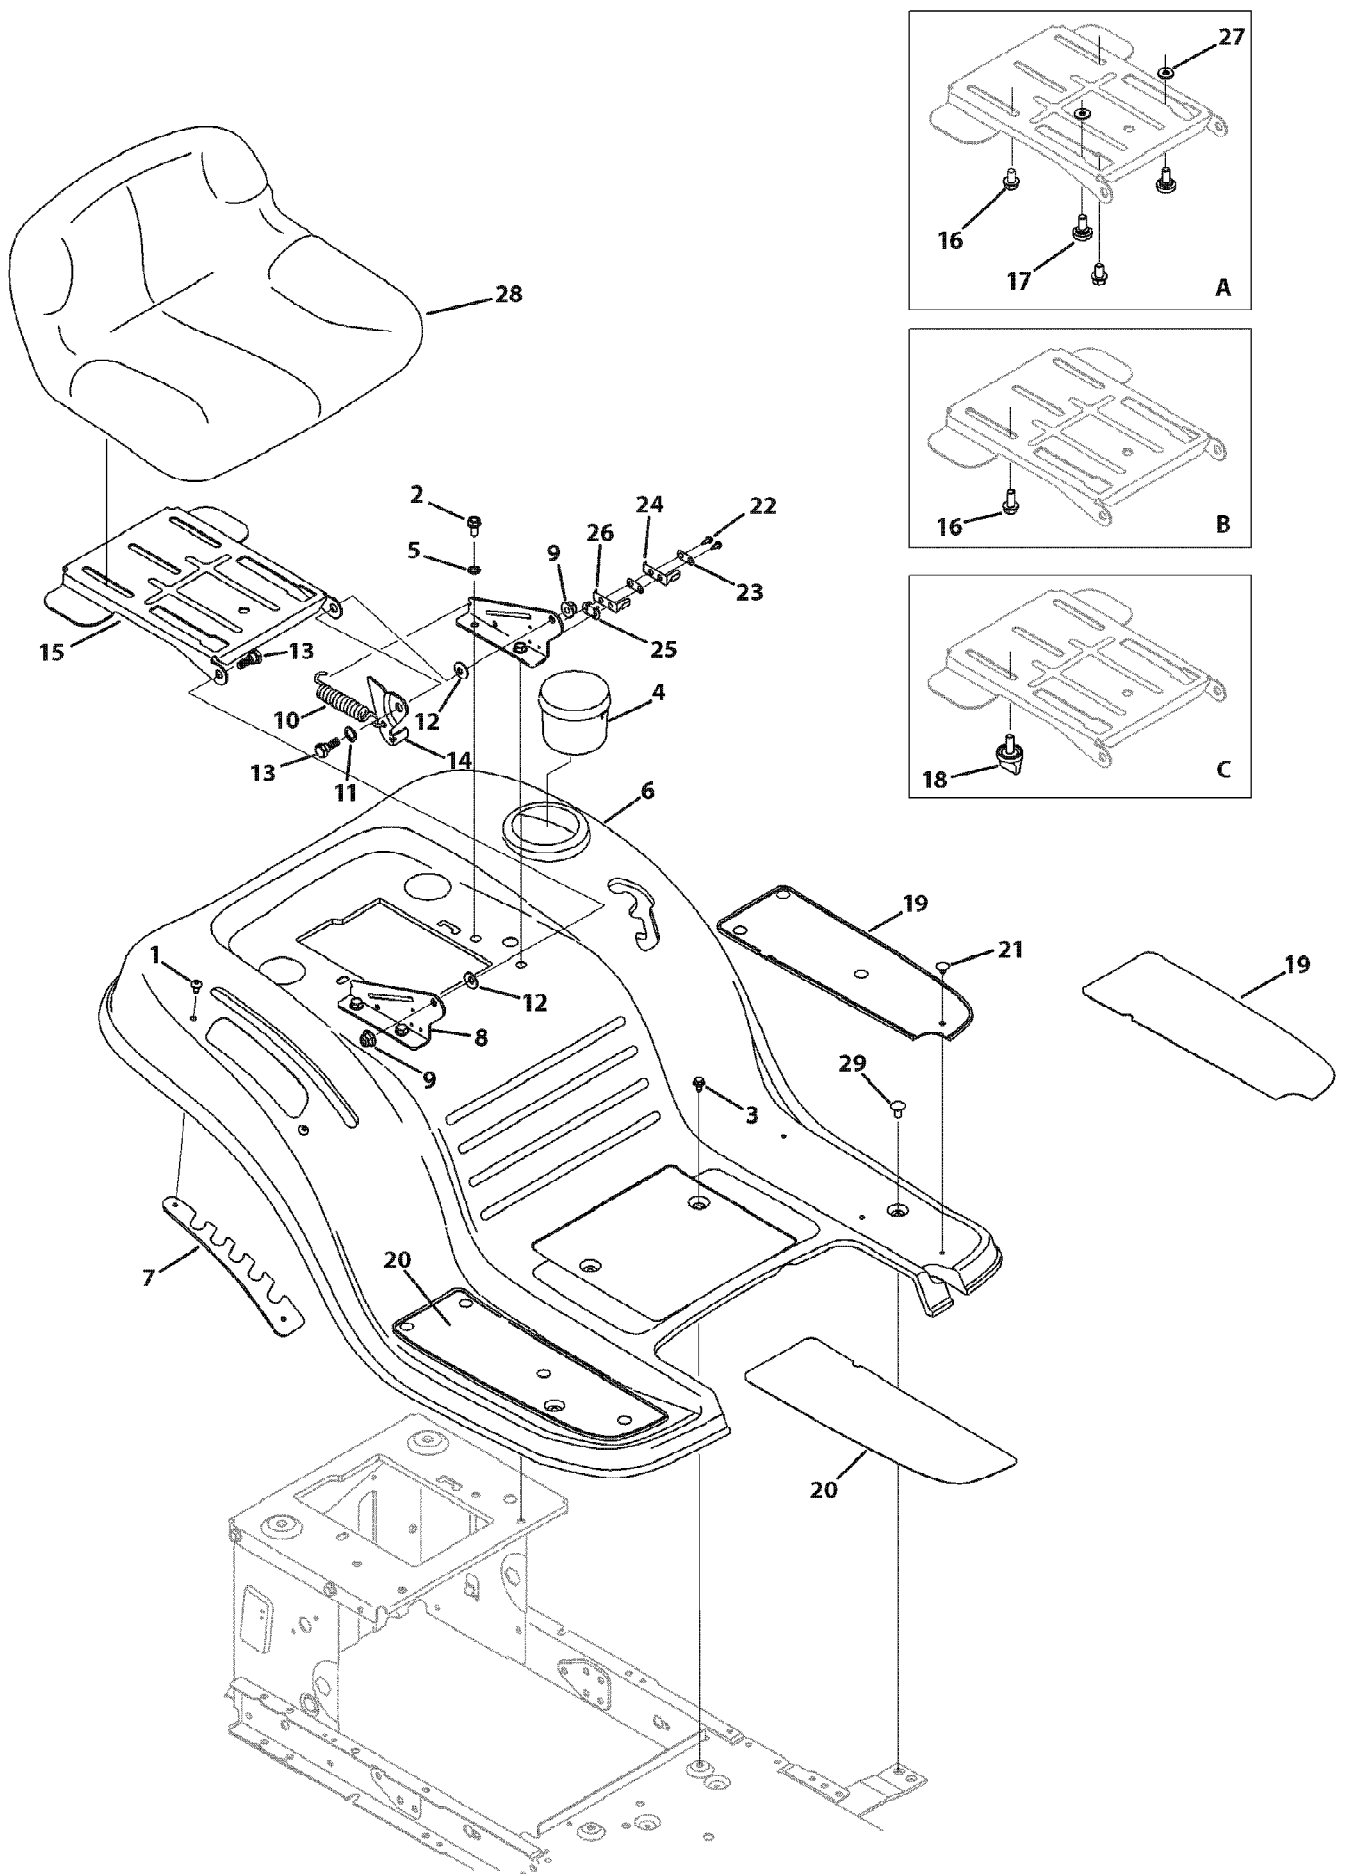

13WX78KS011 Bronco (2010)
Seat & Fender

13WX78KS011 Bronco (2010)
Seat & Fender

Page 19 of 22

Ref #	Part Number	Qty	S/P/F	Description
1	710-04483	1		Screw, 1/4-20 x .500
2	710-04484	1		Screw, 5/16-18 x .750
3	710-0599	1	/P	Screw Pan Torx Head, 1/4-20 x .500
4	731-04591A	1	/P	Cup Holder
5	736-0607	1	/P	Loack Washer, 5/16
6	783-04587C-0638	1		Fender - Red
7	783-04843-0637	1		Lift Adjuster Bracket - Powder Black
8	783-1489C-0637	1	/P	Seat Mount Bracket - Powder Black
9	712-04063	1	/P	Flangelock Nut, 5/16-18
10	732-1184	1	/P	Extension Spring
11	936-0108	1	/P	Flat Washer, .510x .750 x .033
12	736-0242	1	/P	Bell Washer, .340 x .872 x .060
13	938-0296	1	/P	Shoulder Screw, 5/16-18 x .437 x .268
14	783-0209D	1	/P	Lift Seat Bracket
15	783-04081C-0637	1	/P	Pivot Seat Manual Adjust Bracket
16	710-04482	1		Hex Head Flange, 3/8-16 x .875
17	738-04012A	1	/P	Shoulder Screw, 3/8-16 x .625 x .145
18	720-04061	1		Knob, 3/8-16 x .875
19	735-04047	1		Foot Pad, LH
19	723-04026	1		Foot Pad, Abrasive, LH
20	735-04048	1		Foot Pad, RH
20	723-04025	1		Foot Pad, Abrasive, RH
21	726-04072A	1	/P	Ratchet Clip, .250 x .500
22	710-0227	1	/P	Screw, 8-18 x .500
23	726-0279	1		Insulator Plate
24	925-1303	1	/P	Outer Seat SPring
25	726-0278	1		Insulator Boss Plate
26	725-1439	1		Inner Seat Spring
27	936-0140	1	/P	Flat Washer, .385 x .62 x .063
28	757-04083	1		Medium Back Seat, Black, Set-up B Bronco
28	757-04088	1		High Back Seat, Black, Set-up B Thourghbred
29	710-0134	1	/P	Screw Carriage, 1/4-20 x .62