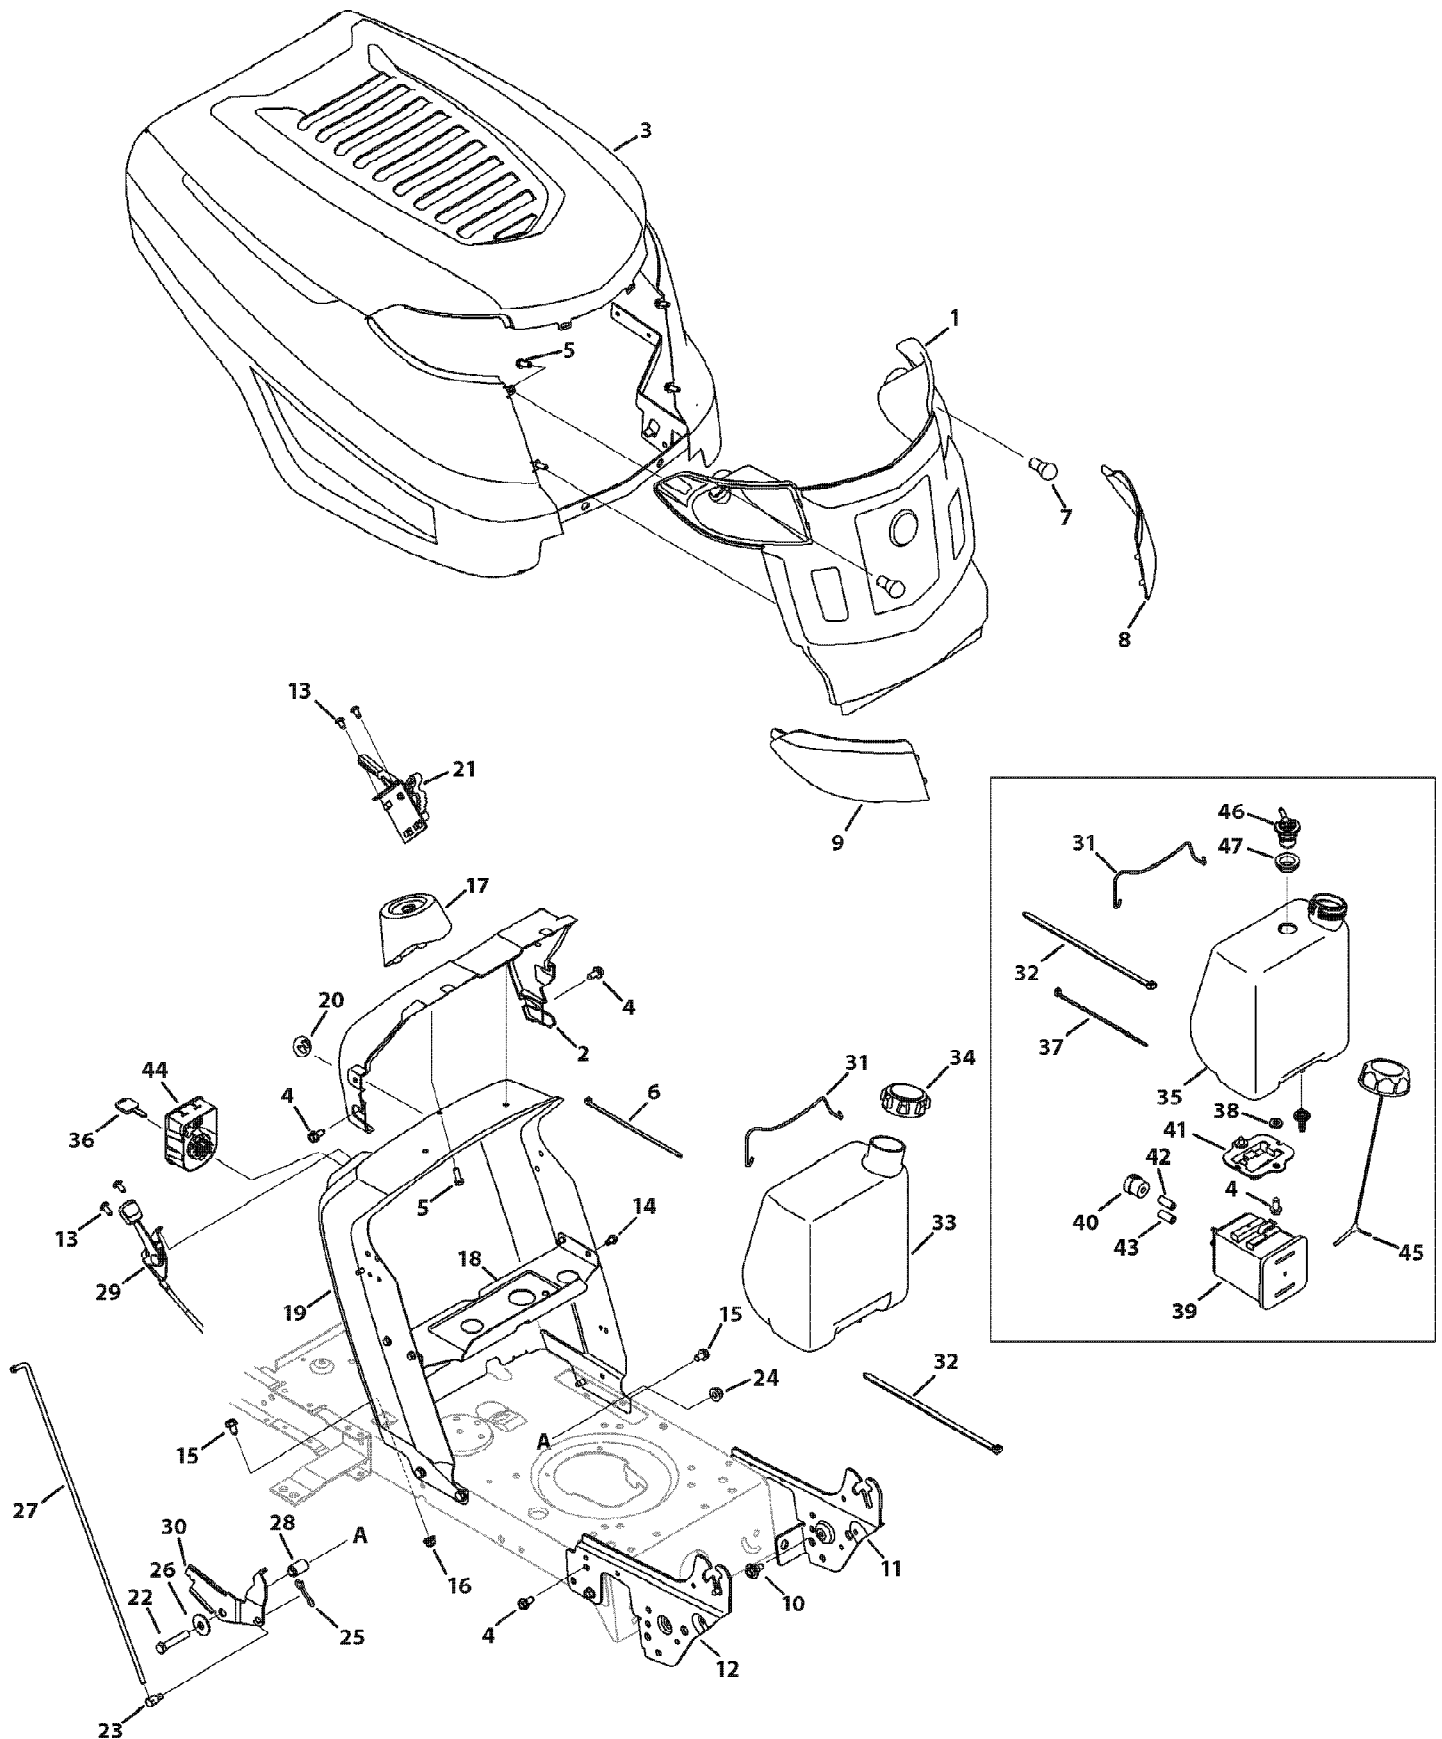

13WX78KS011 Bronco (2010)
Hood & Dash Assembly

13WX78KS011 Bronco (2010)
Hood & Dash Assembly

Page 10 of 22

Ref #	Part Number	Qty	S/P/F	Description
1	631-04272	1	/P	Grill Assembly, Troy-Bilt
2	731-05078C	1	/P	Dash Assembly K-Style
2	731-06404	1		Bumper Not shown
2	710-04261	1		Screw, #12-16 x .50 Not shown
3	683-04441-0638	1		Hood Assembly
4	710-04484	1		Screw, 5/16-18 x .750
5	710-0895	1		Screw, 1/4-15 x .750
6	725-0157	1	/P	Cable Tie
7	925-0963	1	/P	Lamp
8	731-06095	1		Left Lens
9	731-06096	1		Right Lens
10	738-04091A	1	/P	Shoulder Screw, 5/16-18 x .43 x .29
11	783-05327B-0637	1	/P	Left Support Pivot Bracket
12	783-05328A-0637	1	/P	Right Support Pivot Bracket
13	710-04483	1		Screw, 1/4-20 x .500
14	710-0599	1	/P	Hex Washer Screw, 1/4-20 x .500
15	710-0604A	1	/P	Screw, 5/16-18 x .625
16	712-04063	1	/P	Flangelock Nut, 5/16-18
17	731-04945	1		Steering Support
18	783-04584A-0637	1	/P	Gas Tank Support Bracket
19	783-04584A-0637	1	/P	Dash, No RMC
20	731-05265	1		Choke Plug
21	983-04216	1	/P	7-Speed Control Assembly
22	710-3144	1	/P	Hex Screw, 3/8-16 x 2.0
23	711-0736	1	/P	Ferrule, 1/4-20 x 1.00
24	710-04065	1	/P	Flangelock Nut, 3/8-16
25	714-04040	1		Bow Tie Cotter Pin, 72
26	936-0133	1	/P	Flat Washer, .411 x 1.25 x .100
27	747-04430	1		Speed Selector
28	750-04465	1		Flange Spacer, .390 x .671 x 1.095
29	746-04364	1		Throttle/Choke Cable
30	783-04903	1		Speed Latch - No RMC
31	683-04448-0637	1	/P	Battery Assembly Rod
32	726-0230	1	/P	Cable Tie
33	751-0555B	1	/P	1.5 Gallon Fuel Tank
34	751-0603A	1	/P	Fuel Cap
35	751-10782	1	S	1.36 Gallon Fuel Tank If equipped
36	925-1745A	1	/P	Key
37	725-0157	1	/P	Cable Tie
38	936-3008	1	/P	Flat Washer, .344 x .750 x .120
39	951-10589	1	/P	5 Gallon Carbon Canister If equipped
40	951-10590	1	/P	Vent Filter Canister If equipped
41	951-10610	1	/P	Canister Adapter Bracket If equipped
42	751-10749-30	1		Fuel Hose, White If equipped
43	751-10750-28	1		Fuel Hose, Yellow If equipped
44	925-04659	1	/P	3 Position Key Switch
45	951-10947	1	/P	Fuel Cap, 2.25" If equipped
46	751-10441	1		Rollover Valve If equipped
47	735-04081	1		Rubber Grommet, 23 x 3.55 If equipped