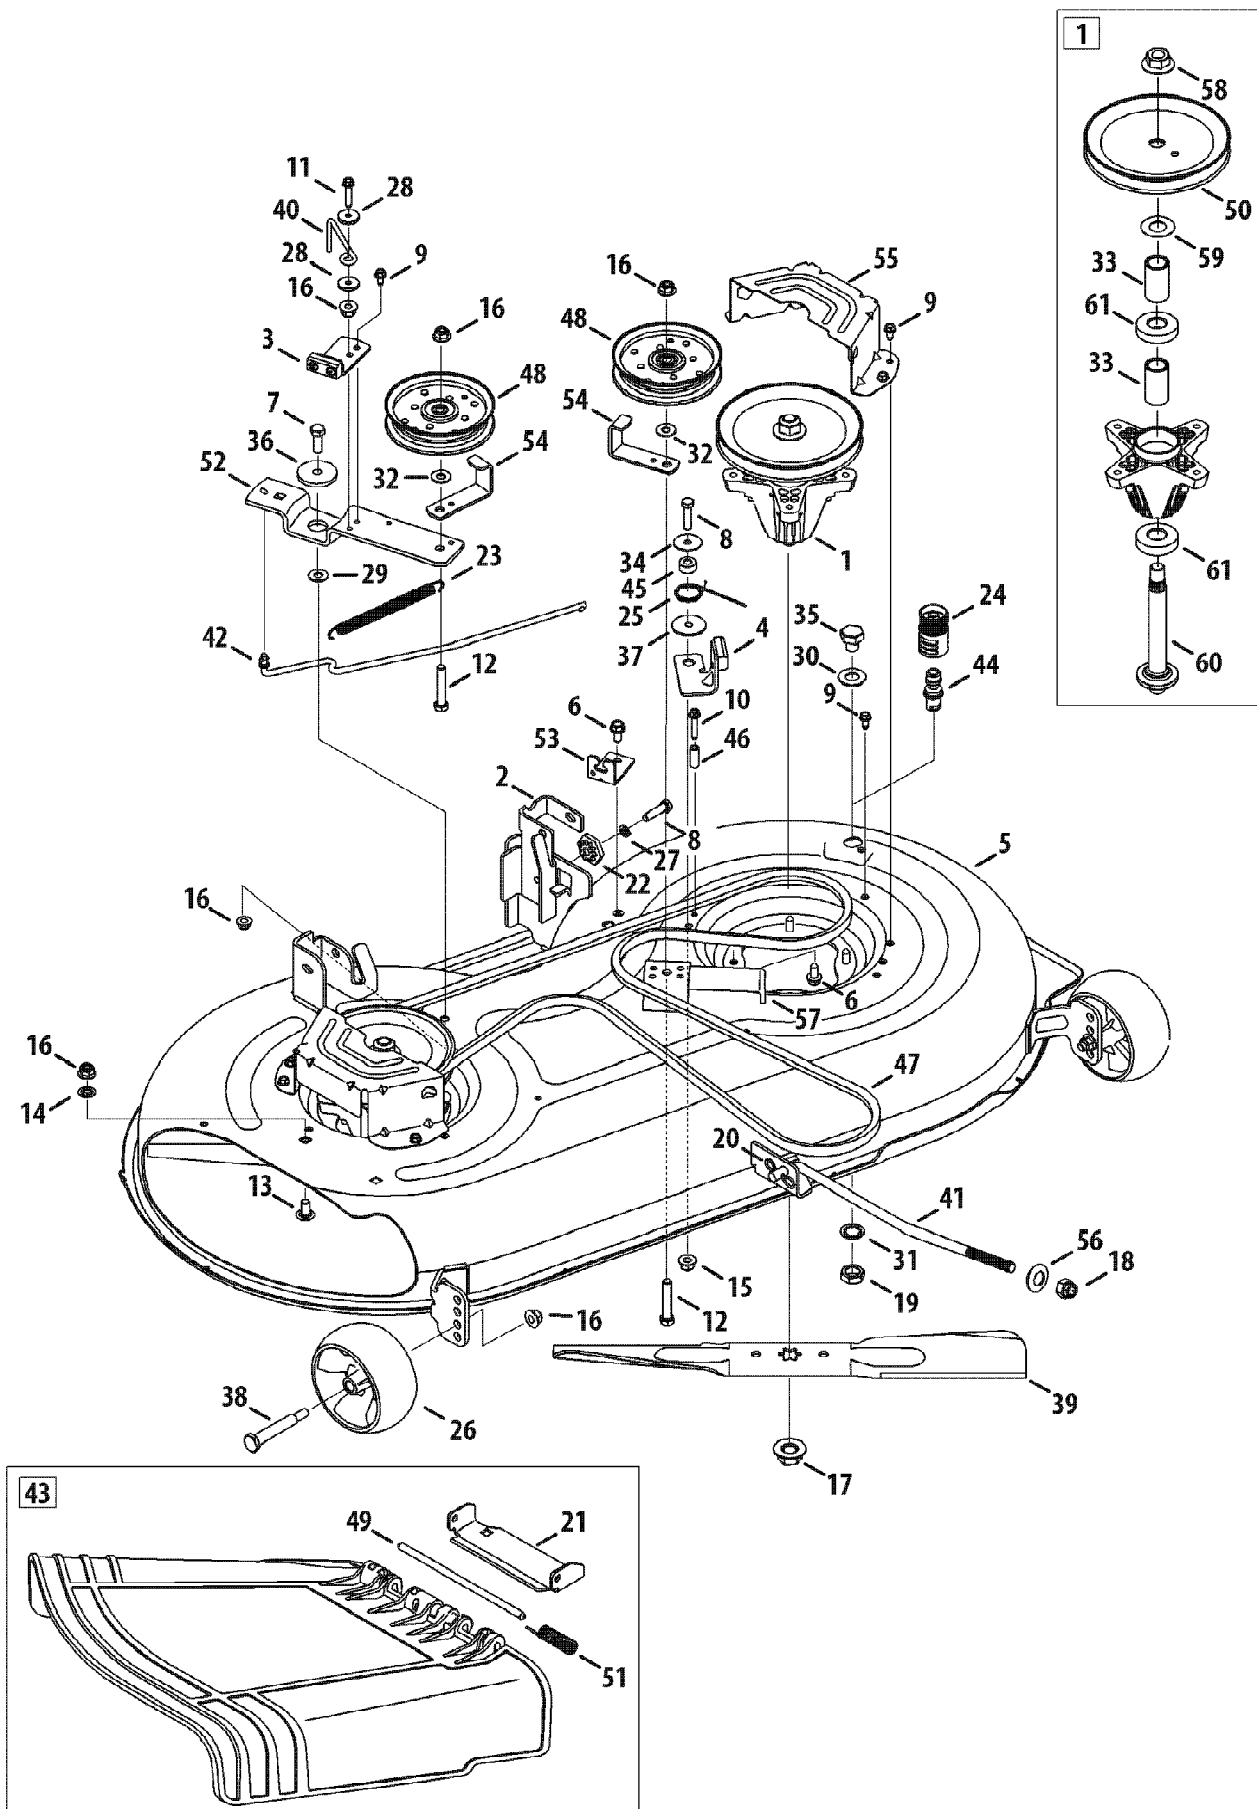

13WX78KS011 Bronco (2010)
Mower Deck 42-Inch

Page 14 of 22

Ref #	Part Number	Qty	S/P/F	Description
1	918-04822A	1	/P	Spindle Assembly, Pulley, 6.3 Dia
2	683-0254B-0637	1	/P	Bracket Assembly, Deck, Hngr Lh
3	983-04511	1	/P	Brake Assembly, Deck, 42/46
4	983-04525	1	/P	Brake Assembly, Deck, 46"
5	983-04570-0637	1	/P	Deck Assembly, Sd, Offset, 42 inch W/O Wheels
5	983-04572-0637	1	/P	Deck Assembly, Sd, Offset, 42 inch W/ Wheels
6	710-04484	1		Screw, Tt, 5/16-18, .750, Hxindwsh
7	710-0514	1	/P	Hhcs, 3/8-16, 1.00, Gr5, Std
8	710-0528	1	/P	Hhcs, 5/16-18, 1.25, Gr5, Std
9	710-0599	1	/P	Screw, Tt, 1/4-20, 0.500, Hxindwsh
10	710-0778	1	/P	Screw, Tt, 1/4-20, 1.500, Hxindwsh
11	710-0809	1		Screw, Tt, 1/4-20, 1.250, Hxindwsh
12	710-3144	1	/P	Hhcs, 3/8-16, 2.00, Gr5, Std
13	710-3178	1	/P	Bolt, Crg, 3/8-16, 0.75, Gr1
14	712-0229	1		Nut, Push, 3/8
15	712-04063	1	/P	Nut, Flglk, 5/16-18, Grf, Nylon
16	712-04065	1	/P	Nut, Flglk, 3/8-16, Grf, Nylon
17	712-0417A	1	/P	Nut, Flg, 5/8-18
18	712-04243	1		Nut, Flxlk, 1/2-13
19	912-0641	1	/P	Nut, Hex, M16-1.5 Din 936
20	714-04043	1		Bow-Tie Cotter Pin
21	783-06074A	1		Chute Bracket
22	917-04074	1	/P	Gear, Deck, Adj
23	932-0384	1	/P	Spring, Extension, .62 Dia X 6.12 Lg
24	921-04041	1	/P	Water Nozzle Adapter
25	732-04727	1		Spring, Torsn, .992 I.D X 1.17 O.D
26	734-04155	1		Wheel, Deck, 5.0 Dia Ball
27	936-0119	1	/P	Washer, Lock, 5/16, Regular Duty
28	936-0176	1	/P	Washer, Flat, .265 X .938 X .120
29	936-0344	1	/P	Washer, Flat, .385 X 1.0 X .030
30	736-0187	1	/P	Washer, Flat, .64 X 1.24 X .06, Ht
31	736-0225	1	/P	Washer, Lock, 5/8, Int Tooth
32	736-0262	1	/P	Washer, Flat, .385 X .870 X .092
33	750-04936	1		Spacer, .792 X 1.060 X 1.860 Lg
34	736-0362	1	/P	Washer, Flat, .330 X 1.25 X .06, Ht
35	738-04146	1		Plug, Bolt, M16 X 1.5
36	738-04162A	1	/P	Spacer, Shoulder, .8840 X .190
37	738-04166	1		Spacer, Shoulder, .5000 X .1475
38	938-3056	1	/P	Bolt, Shoulder, .496 X 2.50, 3/8-16
39	942-04308	1	/P	Blade, Cut, 21.23" 2-In-1
40	747-04530	1		Rod, Kepr, Belt 42 Idler
41	747-04944B	1	/P	Rod, Lift, Deck, Frt, 13.7
42	747-05105	1		Rod, Cont, Brake 42"
43	631-04460	1		Chute Assembly, 42" Deck
44	737-04003D	1	/P	Deck Water Nozzle
45	750-0258	1	/P	Spacer, .315 X .750 X .375 Lg
46	750-0566A	1	/P	Spacer, .260 X .375 X 1.030 Lg
47	954-04060B	1	/P	Belt, V Typ, A Sec X 96.5
48	756-04129B	1	/P	Pulley, Idler, 4.25"Dia
49	711-04847A	1	S	Pin, Hinge, Dia .3125 X 7.96 Lg