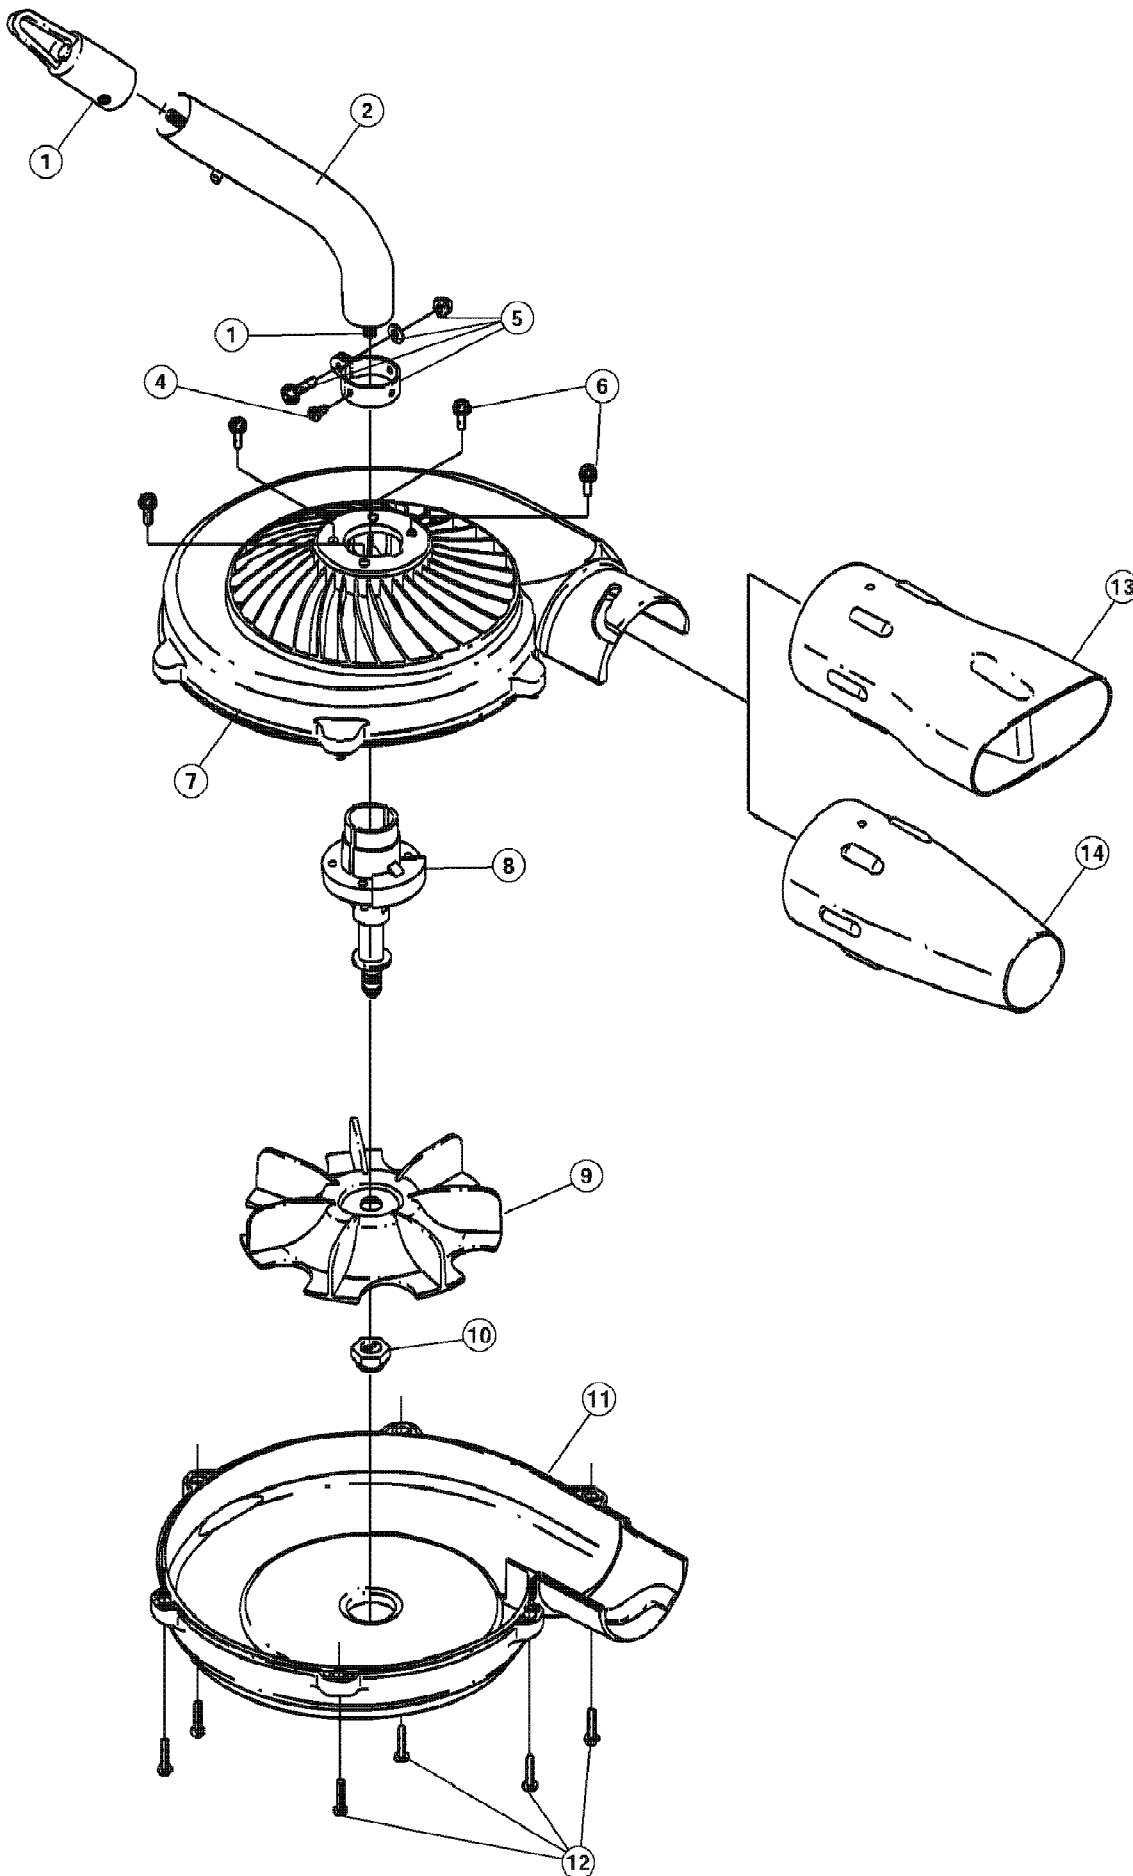

TBTB 41AJTB-C711
Turbo Blower Add On Version 1

Ref #	Part Number	Qty	S/P/F	Description
1	791-612605	1	/P	Hanger
2	753-1218	1	/P	Drive Shaft Housing Assembly
3	791-181852	1	/P	Drive Shaft Assembly
4	791-145569	1	/P	Anti-Rotation Screw
5	791-153597	1		Lower Clamp Assembly (includes 4)
6	791-181853	1		Mounting Screw
7	791-181996	1	/P	Upper Housing
8	753-04813	1		Bushing Housing Assembly
9	791-181635	1		Impeller
10	791-181637	1		Nut and Washer
11	791-181997	1	/P	Lower Housing
12	791-181345	1	/P	Mounting Screw
13	791-181632	1		Flare Nozzle
14	791-181633	1		Concentrator Nozzle

TBTB 41AJTB-C711
Turbo Blower Add On Version 2

TBTB 41AJTB-C711
Turbo Blower Add On Version 2

Page 4 of 4

Ref #	Part Number	Qty	S/P/F	Description
1	791-612605	1	/P	Hanger
2	753-1218	1	/P	Drive Shaft Housing Assembly
3	791-181852	1	/P	Drive Shaft Assembly
4	791-145569	1	/P	Anti-Rotation Screw
5	791-153597	1		Lower Clamp Assembly (includes 4)
6	791-181853	1		Mounting Screw
7	791-181996	1	/P	Upper Housing
8	791-181560	1	S	Palnut
9	791-181636	1		Bushing Assembly Housing
10	791-181634	1		Shaft Impeller
11	791-181635	1		Impeller
12	791-181637	1		Nut and Washer
13	791-181997	1	/P	Lower Housing
14	791-181345	1	/P	Mounting Screw
15	791-181632	1		Flare Nozzle
16	791-181633	1		Concentrator Nozzle