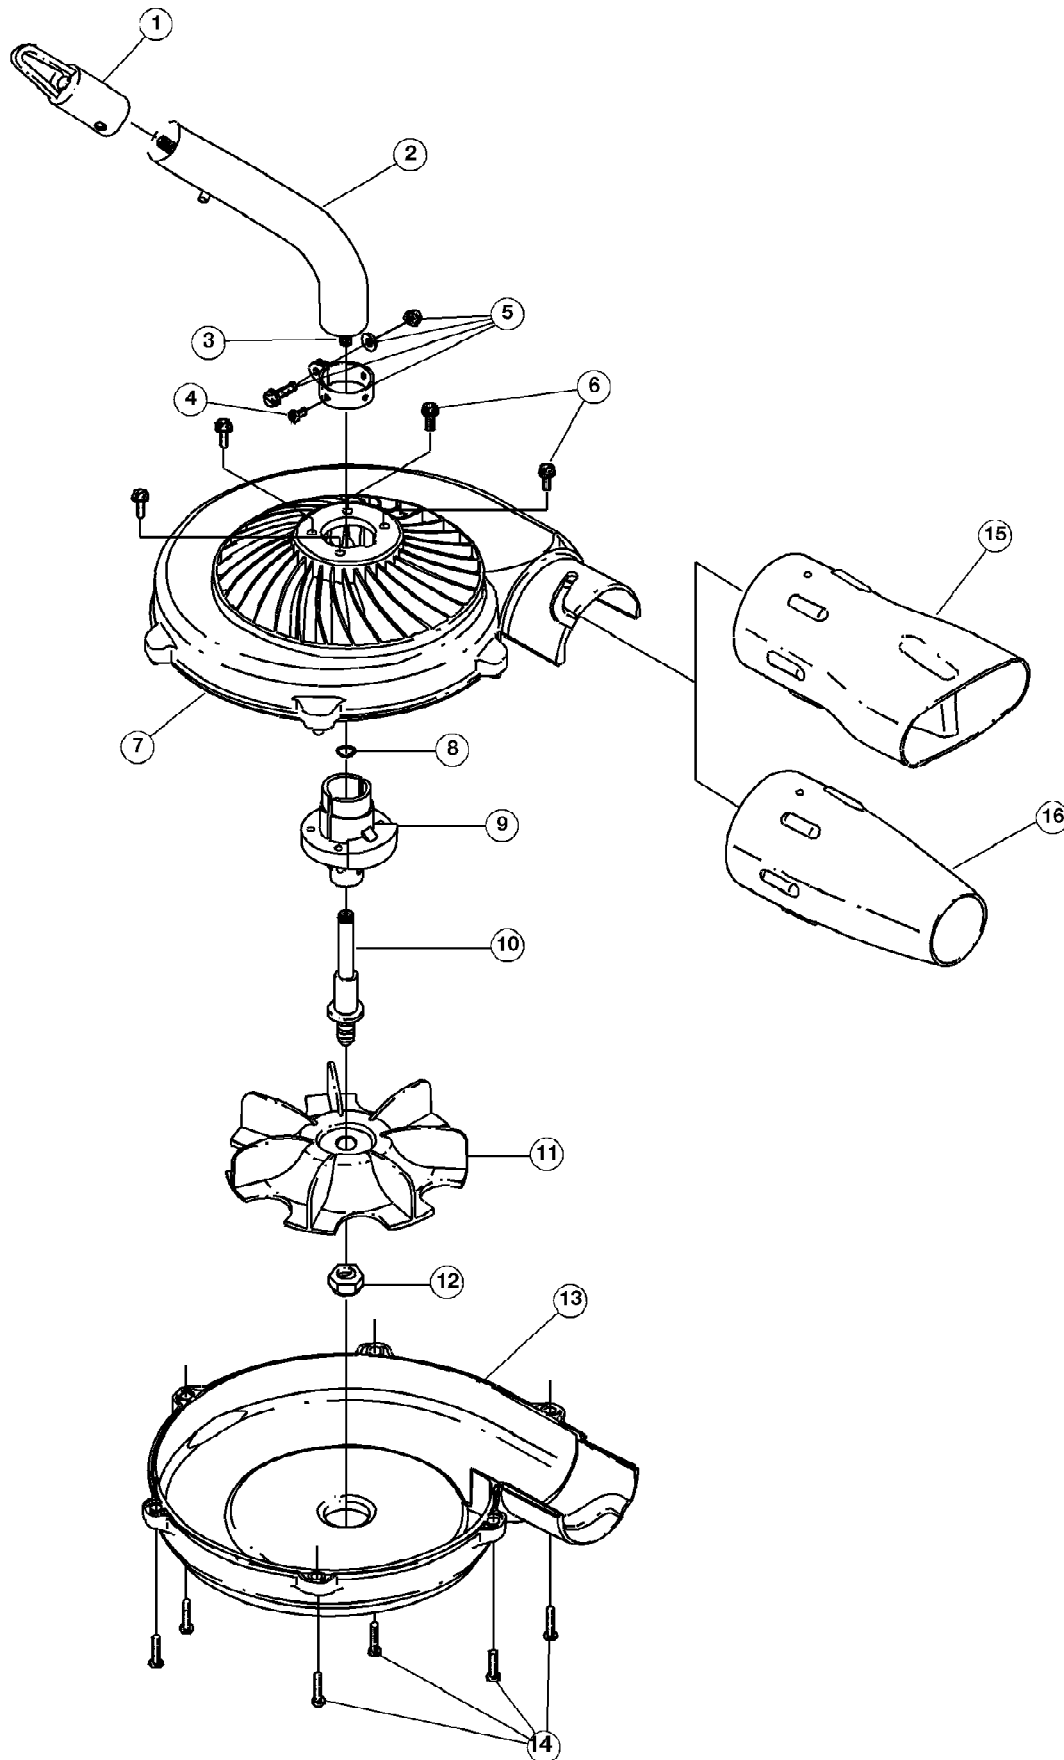

TBTB 41AJTB-C711
Turbo Blower Add On Version 1

Ref #	Part Number	Qty	S/P/F	Description
1	791-612605	1	/P	Hanger
2	753-1218	1	/P	Drive Shaft Housing Assembly
3	791-181852	1	/P	Drive Shaft Assembly
4	791-145569	1	/P	Anti-Rotation Screw
5	791-153597	1		Lower Clamp Assembly (includes 4)
6	791-181853	1		Mounting Screw
7	791-181996	1	/P	Upper Housing
8	753-04813	1		Bushing Housing Assembly
9	791-181635	1		Impeller
10	791-181637	1		Nut and Washer
11	791-181997	1	/P	Lower Housing
12	791-181345	1	/P	Mounting Screw
13	791-181632	1		Flare Nozzle
14	791-181633	1		Concentrator Nozzle

TBTB 41AJTB-C711
Turbo Blower Add On Version 2

TBTB 41AJTB-C711
Turbo Blower Add On Version 2

Page 4 of 4

Ref #	Part Number	Qty	S/P/F	Description
1	791-612605	1	/P	Hanger
2	753-1218	1	/P	Drive Shaft Housing Assembly
3	791-181852	1	/P	Drive Shaft Assembly
4	791-145569	1	/P	Anti-Rotation Screw
5	791-153597	1		Lower Clamp Assembly (includes 4)
6	791-181853	1		Mounting Screw
7	791-181996	1	/P	Upper Housing
8	791-181560	1	S	Palnut
9	791-181636	1		Bushing Assembly Housing
10	791-181634	1		Shaft Impeller
11	791-181635	1		Impeller
12	791-181637	1		Nut and Washer
13	791-181997	1	/P	Lower Housing
14	791-181345	1	/P	Mounting Screw
15	791-181632	1		Flare Nozzle
16	791-181633	1		Concentrator Nozzle