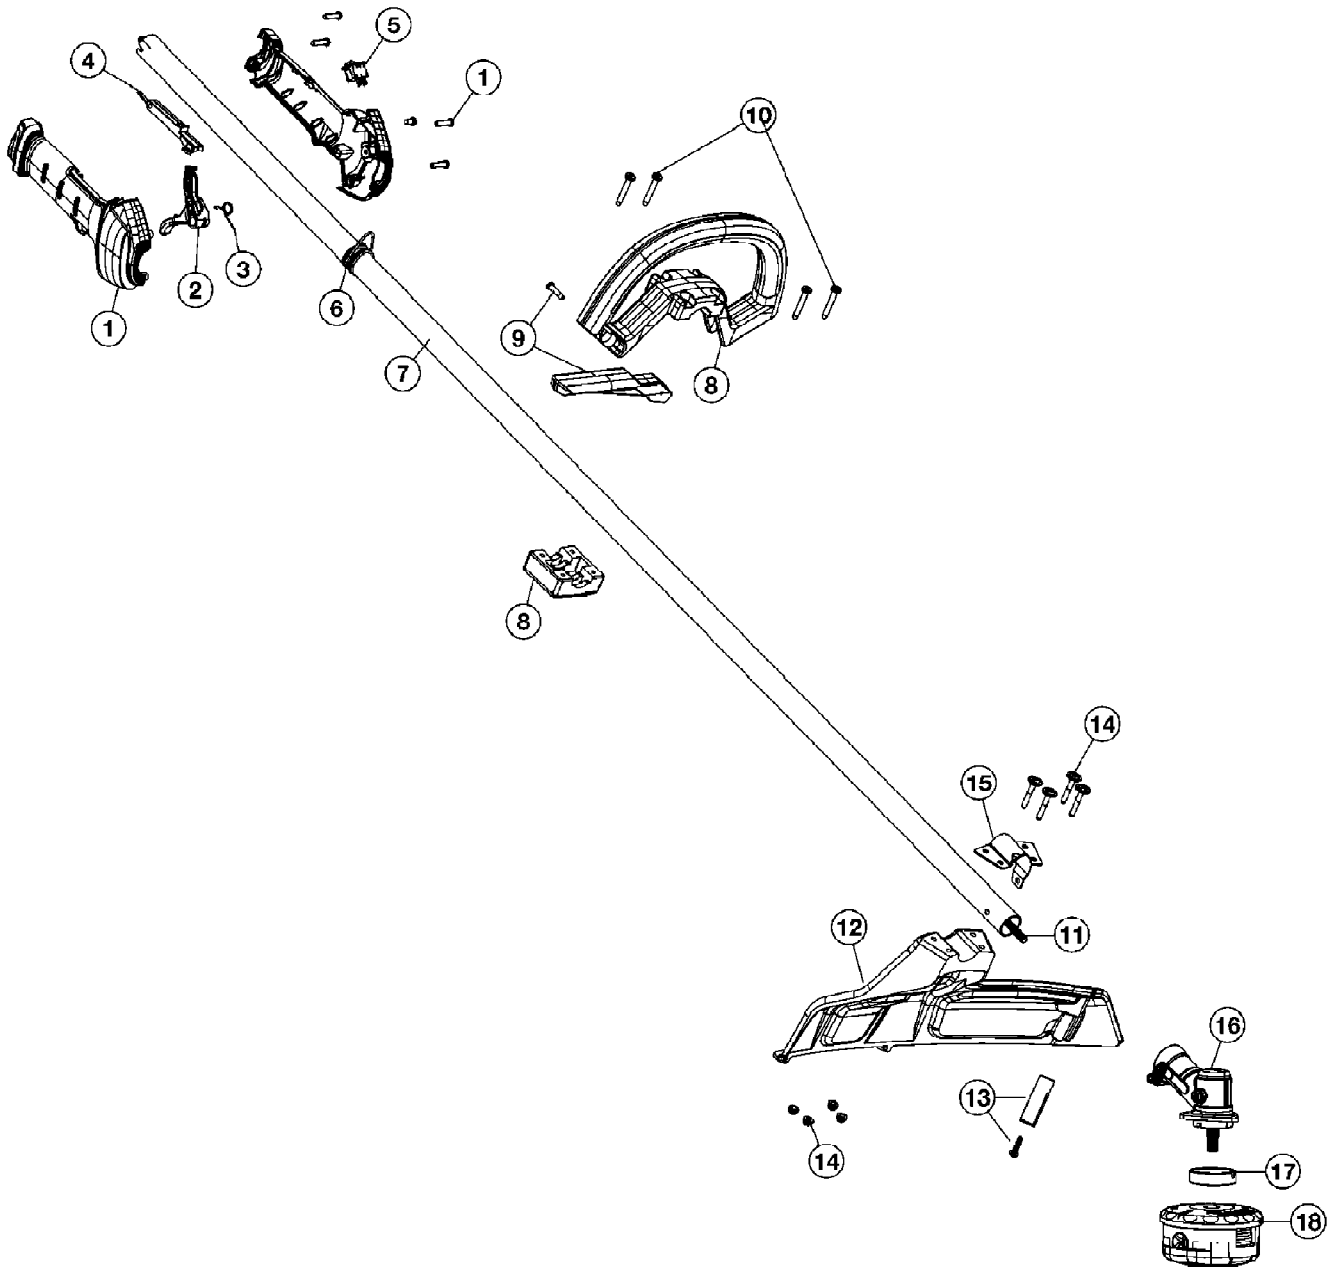

TBP6160 41AD616G966
General Assembly

Page 3 of 4

TBP6160 41AD616G966
General Assembly

Page 4 of 4

Ref #	Part Number	Qty	S/P/F	Description
1	753-05296	1		Throttle Housing Assembly (Incl. Ref No. 2-5)
2	753-05293	1	S	Throttle Trigger
3	753-05007	1	/P	Spring
4	753-05171	1	S	Throttle Lock-out
5	791-182673	1		Switch
6	791-610327	1		Shoulder Strap Clip
7	753-05818	1		Driver Shaft Housing
8	753-05008	1		D-Handle Assembly (Incl. Ref No. 9 & 10)
9	753-05295	1		Barrier Bar Assembly
10	791-181070	1		Screw
11	753-05819	1		Solid Drive Shaft
12	753-05820	1		Shield Assembly (Incl. Ref No. 13)
13	753-05821	1		Blade Assembly
14	753-05822	1		Screw
15	753-05823	1		Guard Mounting Bracket
16	753-05824	1		Gearbox
17	753-05825	1		Gearbox Spacer
18	796-00033	1	S	Cutting Head Assembly