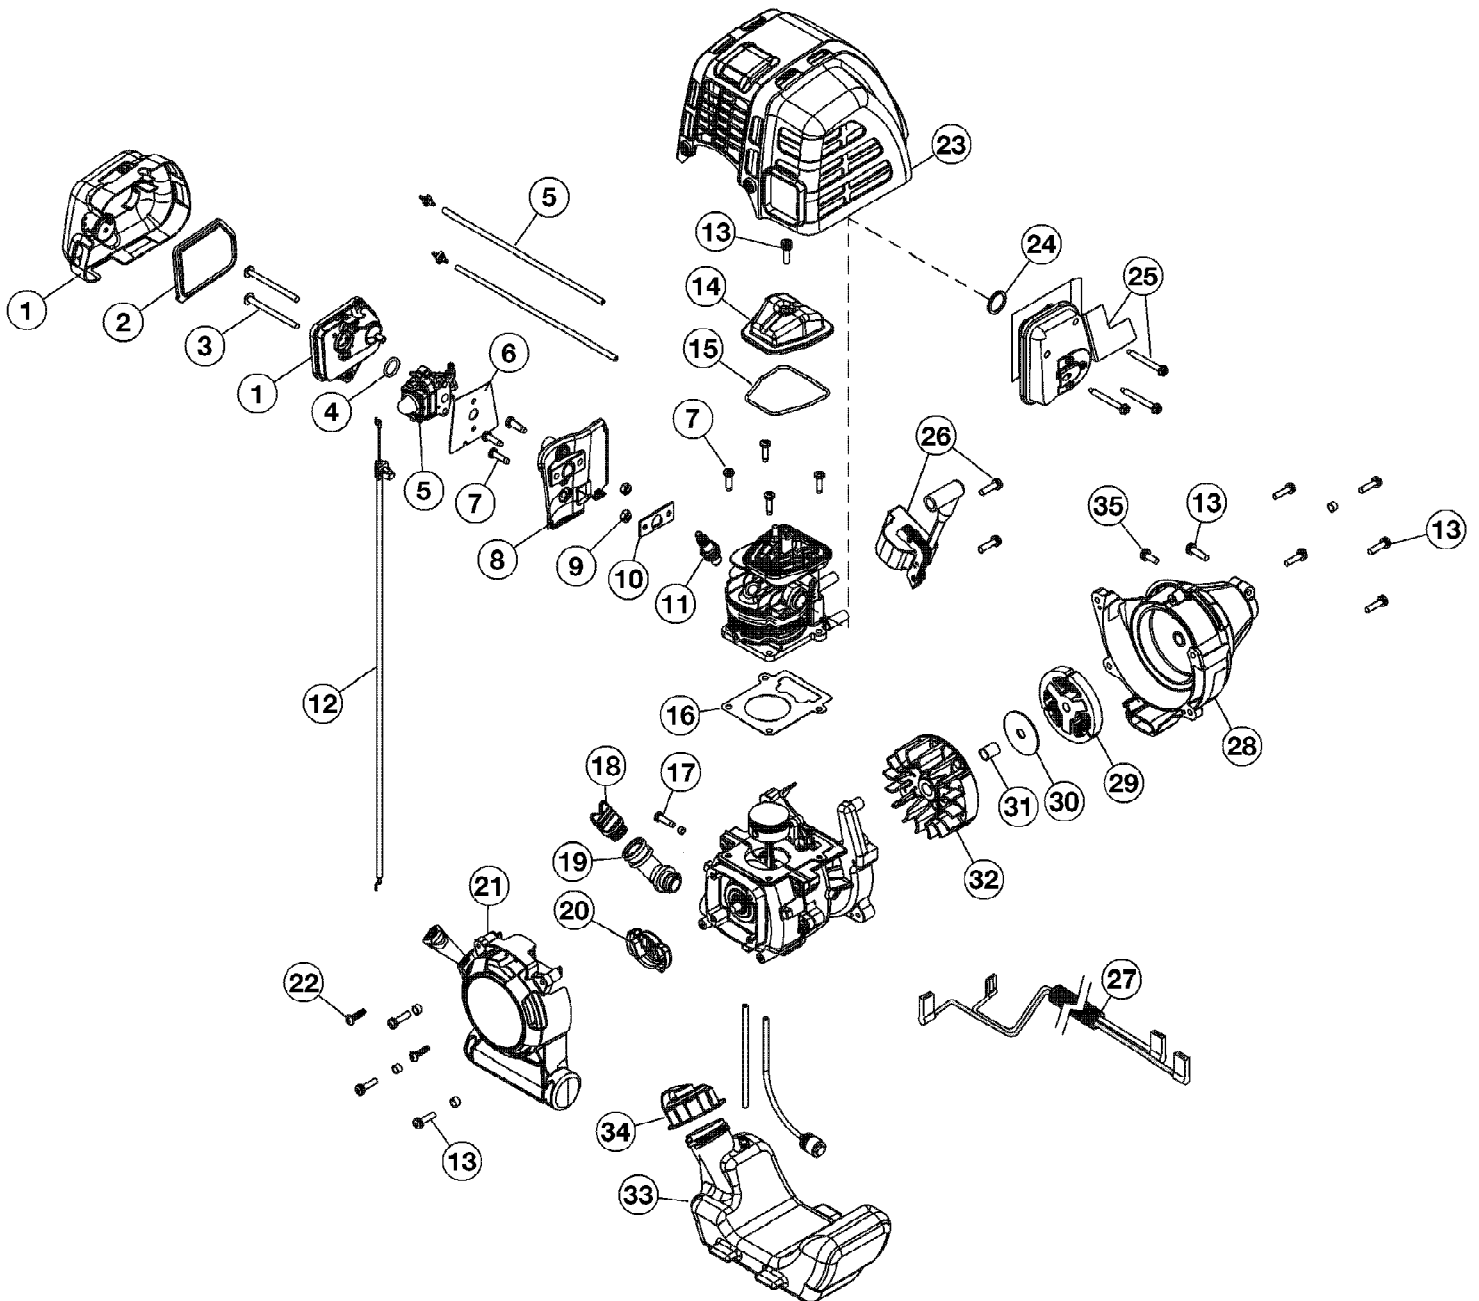

TBP6160 41AD616G966  
Engine Assembly

TBP6160 41AD616G966  
Engine Assembly

Page 2 of 4

Ref #	Part Number	Qty	S/P/F	Description
1	753-05800	1		Aircleaner Assembly (Incl. Ref No. 2 & 3)
2	753-05802	1		Air Filter
3	753-05253	1	S	Screw
4	791-181751	1		Carburetor O-Ring
5	753-05676	1	/P	Carburetor Assembly w/ Fuel Lines
6	753-05803	1		Carburetor Gasket
7	791-181003	1	/P	Screw
8	753-05804	1		Insulator
9	753-05248	1	S	Nut
10	753-05673	1		Insulator Gasket
11	753-05255	1		Spark Arrestor
12	753-05266	1		Throttle Cable
13	753-05805	1	S	Screw
14	753-05671	1		Valve Cover
15	753-05672	1		Valve O-Ring
16	753-05681	1		Cylinder Gasket
17	753-05377	1	S	Screw
18	753-05400	1		Oil Plug Assembly
19	753-05806	1		Oil fill Tube Assembly (Incl. Ref No. 17)
20	753-05635	1		Pawl Assembly
21	753-05808	1		Rear Starter Cover Assembly
22	753-04595	1	S	Screw
23	753-05809	1		Starter Housing
24	753-05670	1		Muffler Gasket
25	753-05810	1		Muffler Assembly
26	753-05410	1		Module Assembly
27	753-05264	1		Lead Wires
28	753-05811	1		Clutch Cover Assembly
29	753-05812	1		Clutch
30	753-05813	1	S	Clutch Washer
31	753-05814	1		Spacer
32	753-05815	1		Flywheel
33	753-05816	1		Fuel Tank (Incl. Ref No. 34)
34	753-05289	1		Fuel Cap
35	753-05619	1	S	Anti-Rotation Screw
	753-05817	1		Short Block Assembly (Not Shown)