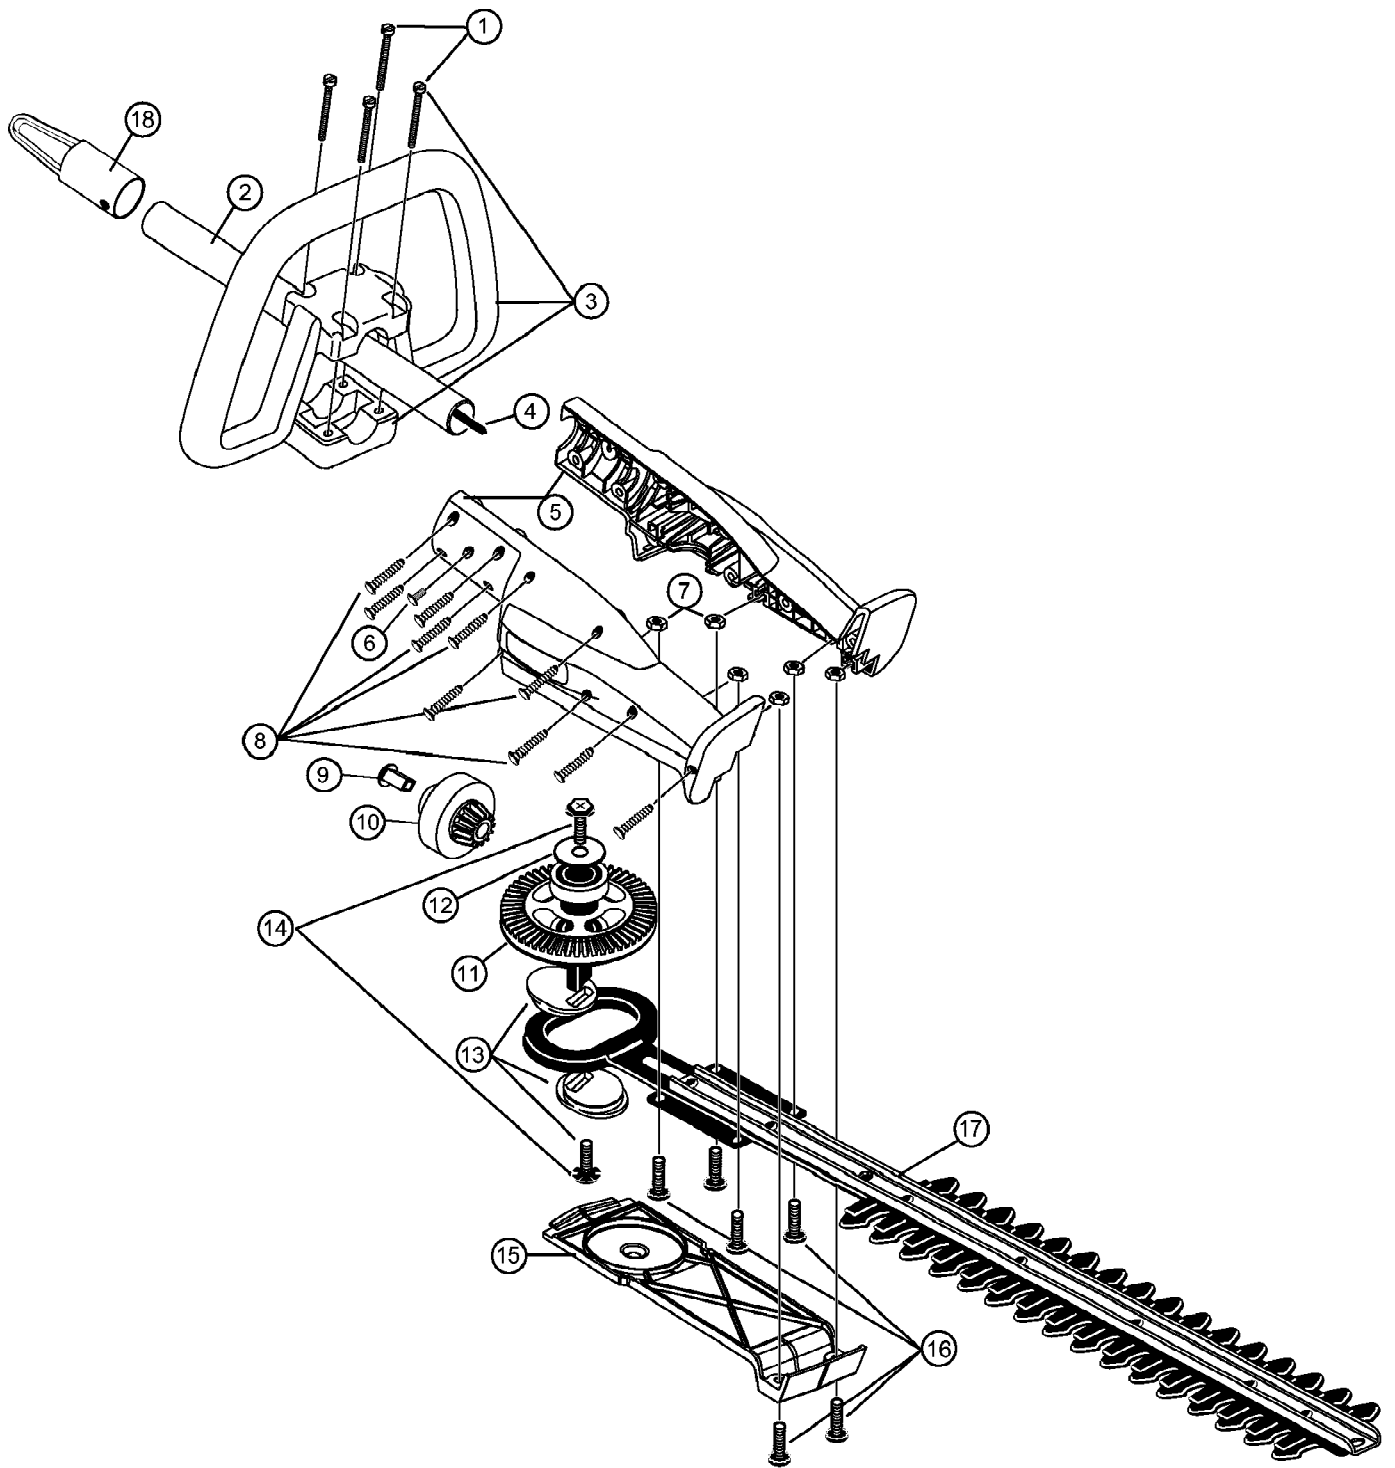

TBHS 41AJHS-C063
Hedge Trimmer Add-On

TBHS 41AJHS-C063
Hedge Trimmer Add-On

Page 2 of 2

Ref #	Part Number	Qty	S/P/F	Description
1	791-181070	1		Screw
2	753-1220	1		Drive Shaft Housing Assembly
3	791-180869	1		Loop Handle Assembly
4	791-181840	1		Drive Shaft Assembly
5	753-1219	1		Housing Set
6	791-181629	1		Anti-Rotation Screw
7	791-181843	1		Nut
8	791-181844	1	/P	Housing Screw
9	791-181851	1		Insulator
10	791-181845	1		Pinion Gear
11	791-181846	1		Bevel Gear Assembly (includes items 11-14)
12	791-182169	1		Washer
13	791-181847	1		Cam Assembly
14	791-181848	1		Screw
15	791-181849	1		Bottom Plate
16	791-181827	1		Screw
17	791-181660	1		Cutting Blade Assembly
18	791-612605	1	/P	Hanger