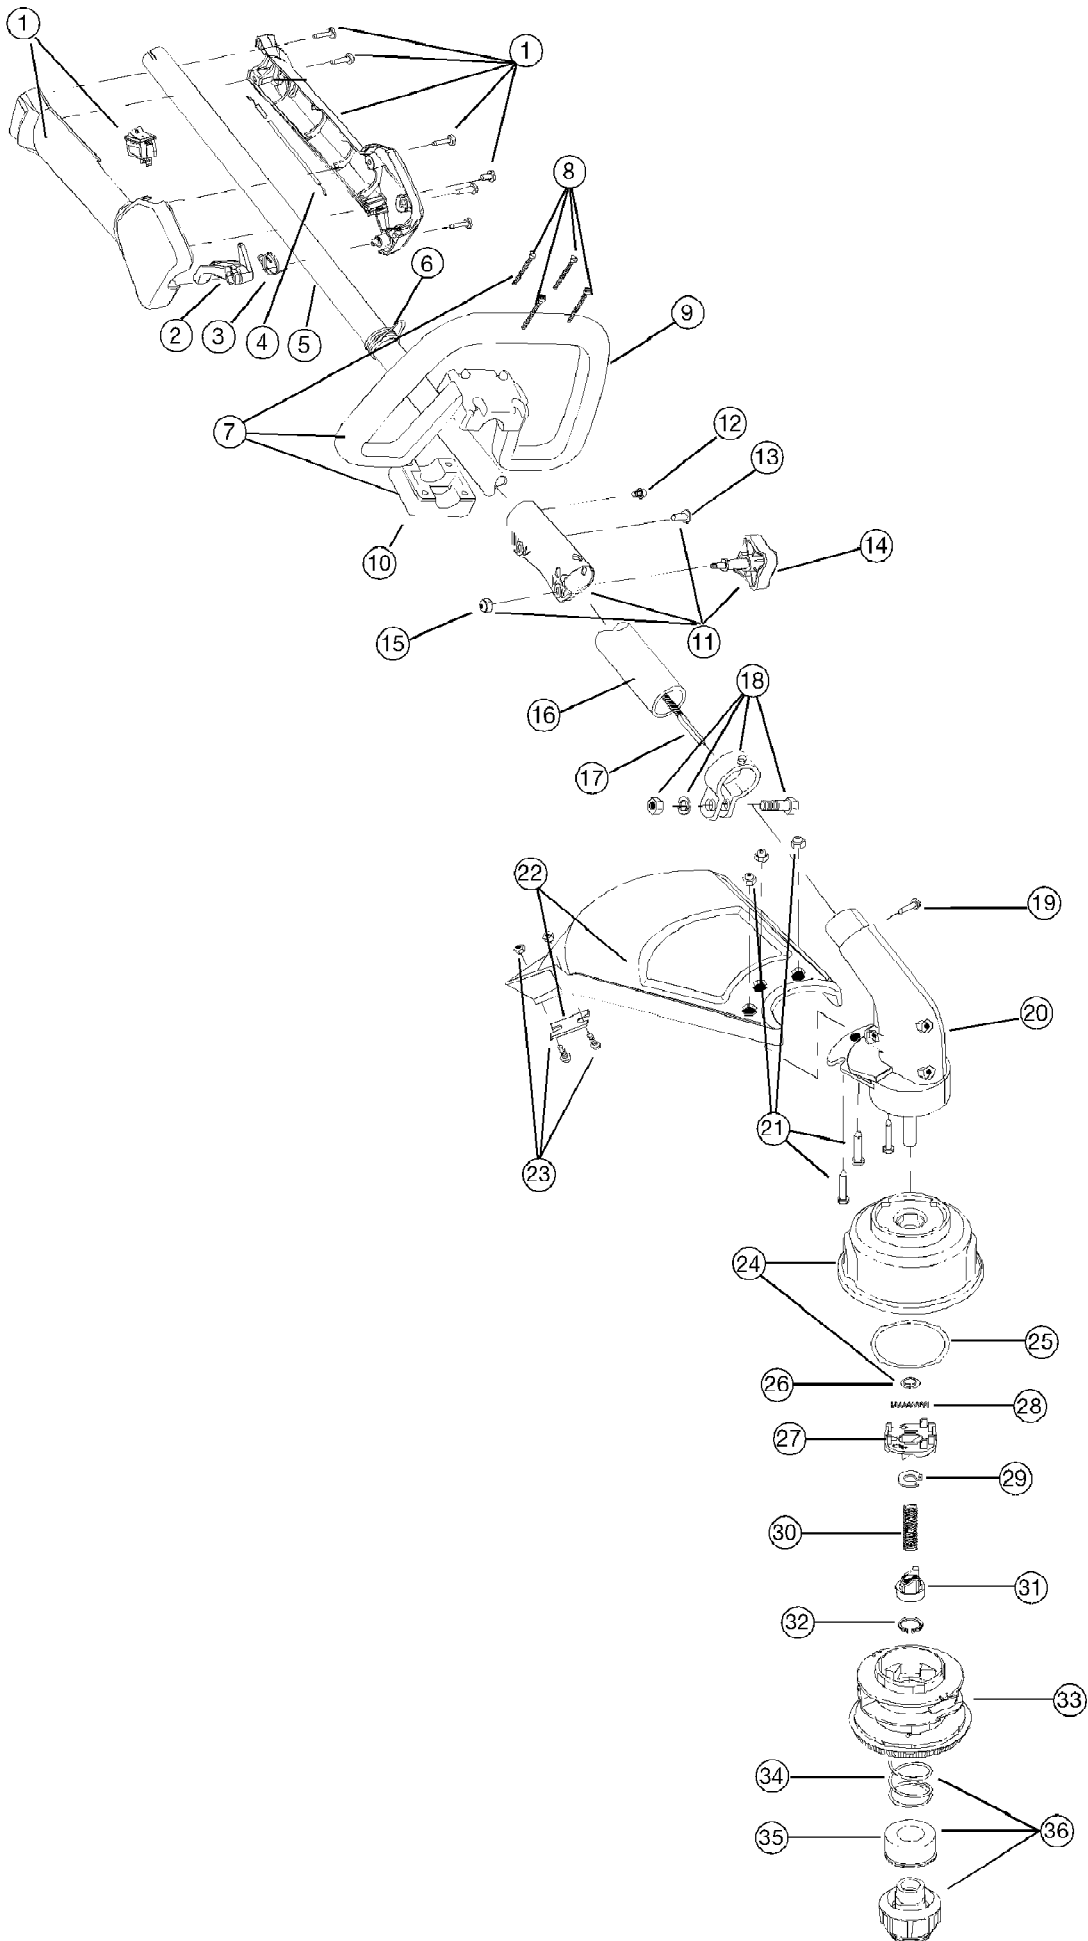

TB75SS 41BDT75C063  
Boom And Trimmer Parts

TB75SS 41BDT75C063  
Boom And Trimmer Parts

Page 2 of 5

Ref #	Part Number	Qty	S/P/F	Description
1	753-1211	1		Throttle Housing and Trigger Assembly (includes 2 & 3)
2	791-00042	1	S	Throttle Trigger
3	791-182690	1		Throttle Trigger Spring
4	791-182877	1		Throttle Cable Assembly
5	753-04236	1	/P	Upper Drive Shaft Housing Assembly
6	791-610327	1		Harness Clip
7	791-180869	1		Deluxe D-Handle Assembly (includes 8-10)
8	791-181070	1		Screw
9	791-182167	1		Deluxe D-Handle
10	791-182168	1		Bottom Clamp
11	753-1190	1	/P	EZ-Link(TM) Coupler (includes 12-15)
12	791-182057	1		Screw
13	791-181617	1		Bolt
14	791-181981	1		Adjustment Knob
15	791-181886	1		Knob Retaining Bolt
16	753-1212	1	S	Lower Drive Shaft Housing Assembly
17	791-181166	1		Lower Flexible Drive Shaft
18	791-153597	1		Lower Clamp Assembly (includes 19)
19	791-145569	1	/P	Anti-Rotation Screw
20	753-04309	1		Gear Box Assembly (includes 18, 24-36)
21	791-180547	1		Shield Mounting Hardware
22	753-04248	1		Shield and Blade Assembly
23	791-181823	1		Blade Assembly
24	791-181457	1		Outer Spool and Eyelet Assembly w/Retainer
25	791-181458	1		Retainer
26	791-181561	1		Thrust Washer
27	753-04257	1	/P	Slider
28	791-181459	1		Small Spring
29	791-181532	1		E-Clip
30	791-181531	1		Spring
31	791-181462	1		Plunger
32	791-181463	1		C-Clip
33	791-181464	1	S	Inner Reel
34	791-181465	1		Large Spring
35	791-181467	1		Foam Seal
36	791-181468	1	S	Bump Head Knob Assembly w/Spring & Foam Seal
	753-1156	1	S	Reel and Line Assembly Optional Accessory; Item not shown
	791-682075B	1	/P	Shoulder Strap Assembly Optional Accessory; Item not shown