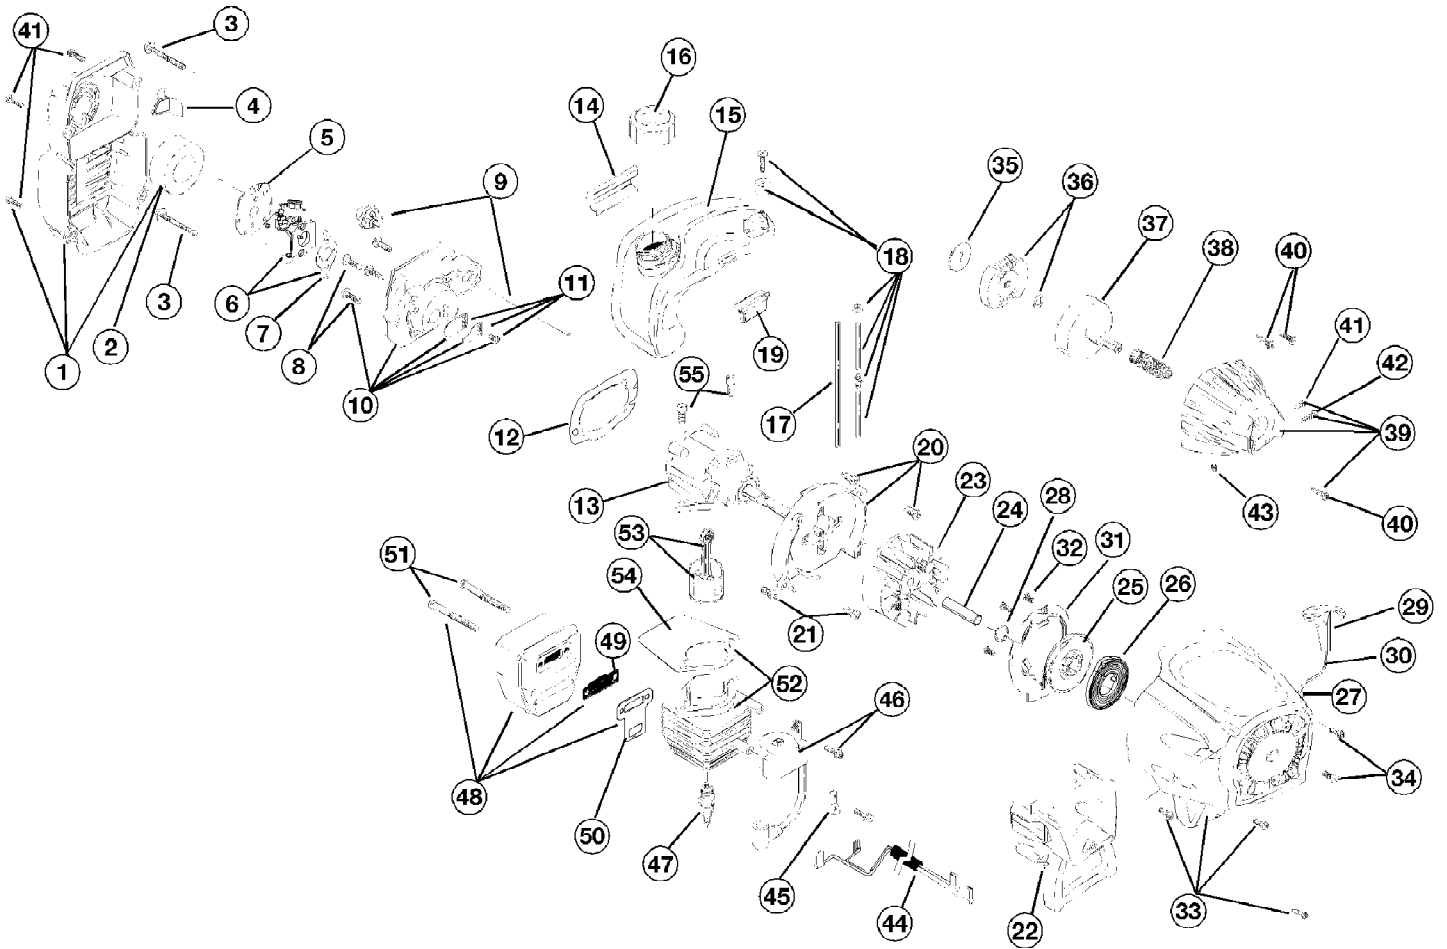

TB75SS 41BDT75C063
Engine Parts

TB75SS 41BDT75C063
Engine Parts

Page 4 of 5

Ref #	Part Number	Qty	S/P/F	Description
1	753-1192	1		Air Cleaner/Muffler Cover Assembly (includes 2 & 40)
2	791-180350B	1	/P	Air Cleaner Filter
3	791-180351	1		Carburetor Mounting Screw Assembly
4	753-1193	1	S	Choke Extension
5	753-1194	1	S	Choke Plate
6	753-1195	1		Carburetor Assembly (includes 7 & 18)
7	791-610675	1		Carburetor Gasket
8	791-181860	1		Carb Mount Screw
9	791-181801	1	S	Primer and Hose Assembly
10	753-1196	1	/P	Carb Mount Assembly (includes 8)
11	791-684451	1		Reed Assembly
12	753-1208	1	/P	Carburetor Mount Gasket
13	791-182791	1	/P	Crank Case Service Assembly (includes 8)
14	791-612134	1		Rear Mounting Pad
15	753-1198	1	S	Fuel Tank Assembly (includes 16-18)
16	791-182612	1	/P	Fuel Cap Assembly
17	791-182352	1		Fuel Return Line
18	753-04233	1		Fuel Line Assembly
19	791-145308	1		Front Mounting Pad
20	791-153520	1		Shroud Assembly
21	791-181861	1		Shroud Screw
22	791-182064	1	S	Shroud Extension and Stand
23	791-181867	1	S	Flywheel Assembly
24	791-181065	1		Spacer
25	753-1199	1		Recoil Pulley Assembly
26	753-1236	1		Recoil Spring
27	753-1200	1		Rope Guide
28	791-181247	1	S	Pulley Retainer
29	791-181079	1	S	Pull Handle
30	791-613103	1		Rope
31	753-1201	1	S	Pressure Plate Assembly
32	7531202	1		Plate Screw
33	753-1203	1		Starter Housing Assembly (includes 25-30)
34	791-181862	1	/P	Housing Screw
35	791-182368	1	S	Clutch Washer
36	791-182369	1	S	Clutch Rotor Assembly
37	791-153592	1	/P	Clutch Drum Assembly
38	791-612468	1		Spring
39	753-1204	1		Clutch Cover Assembly (includes 40-43)
40	791-181345	1	/P	Cover Screw
41	791-182519	1		Anti-Rotation Screw
42	753-04003	1		Clamping Screw
43	791-180217	1	S	Clamping Nut
44	791-182798	1		Wire Leads and Sleeve
45	791-611063	1	/P	Ground Tab
46	753-1205	1		Module Assembly
47	791-610311B	1	/P	Spark Plug
48	791-182066	1	S	Muffler Assembly (includes 49-51)
49	791-182747	1		Spark Arrestor Screen
50	753-04159	1	S	Exhaust Gasket
51	791-147575	1		Muffler Mounting Bolt Assembly
52	753-1206	1	S	Cylinder Assembly (includes 54)