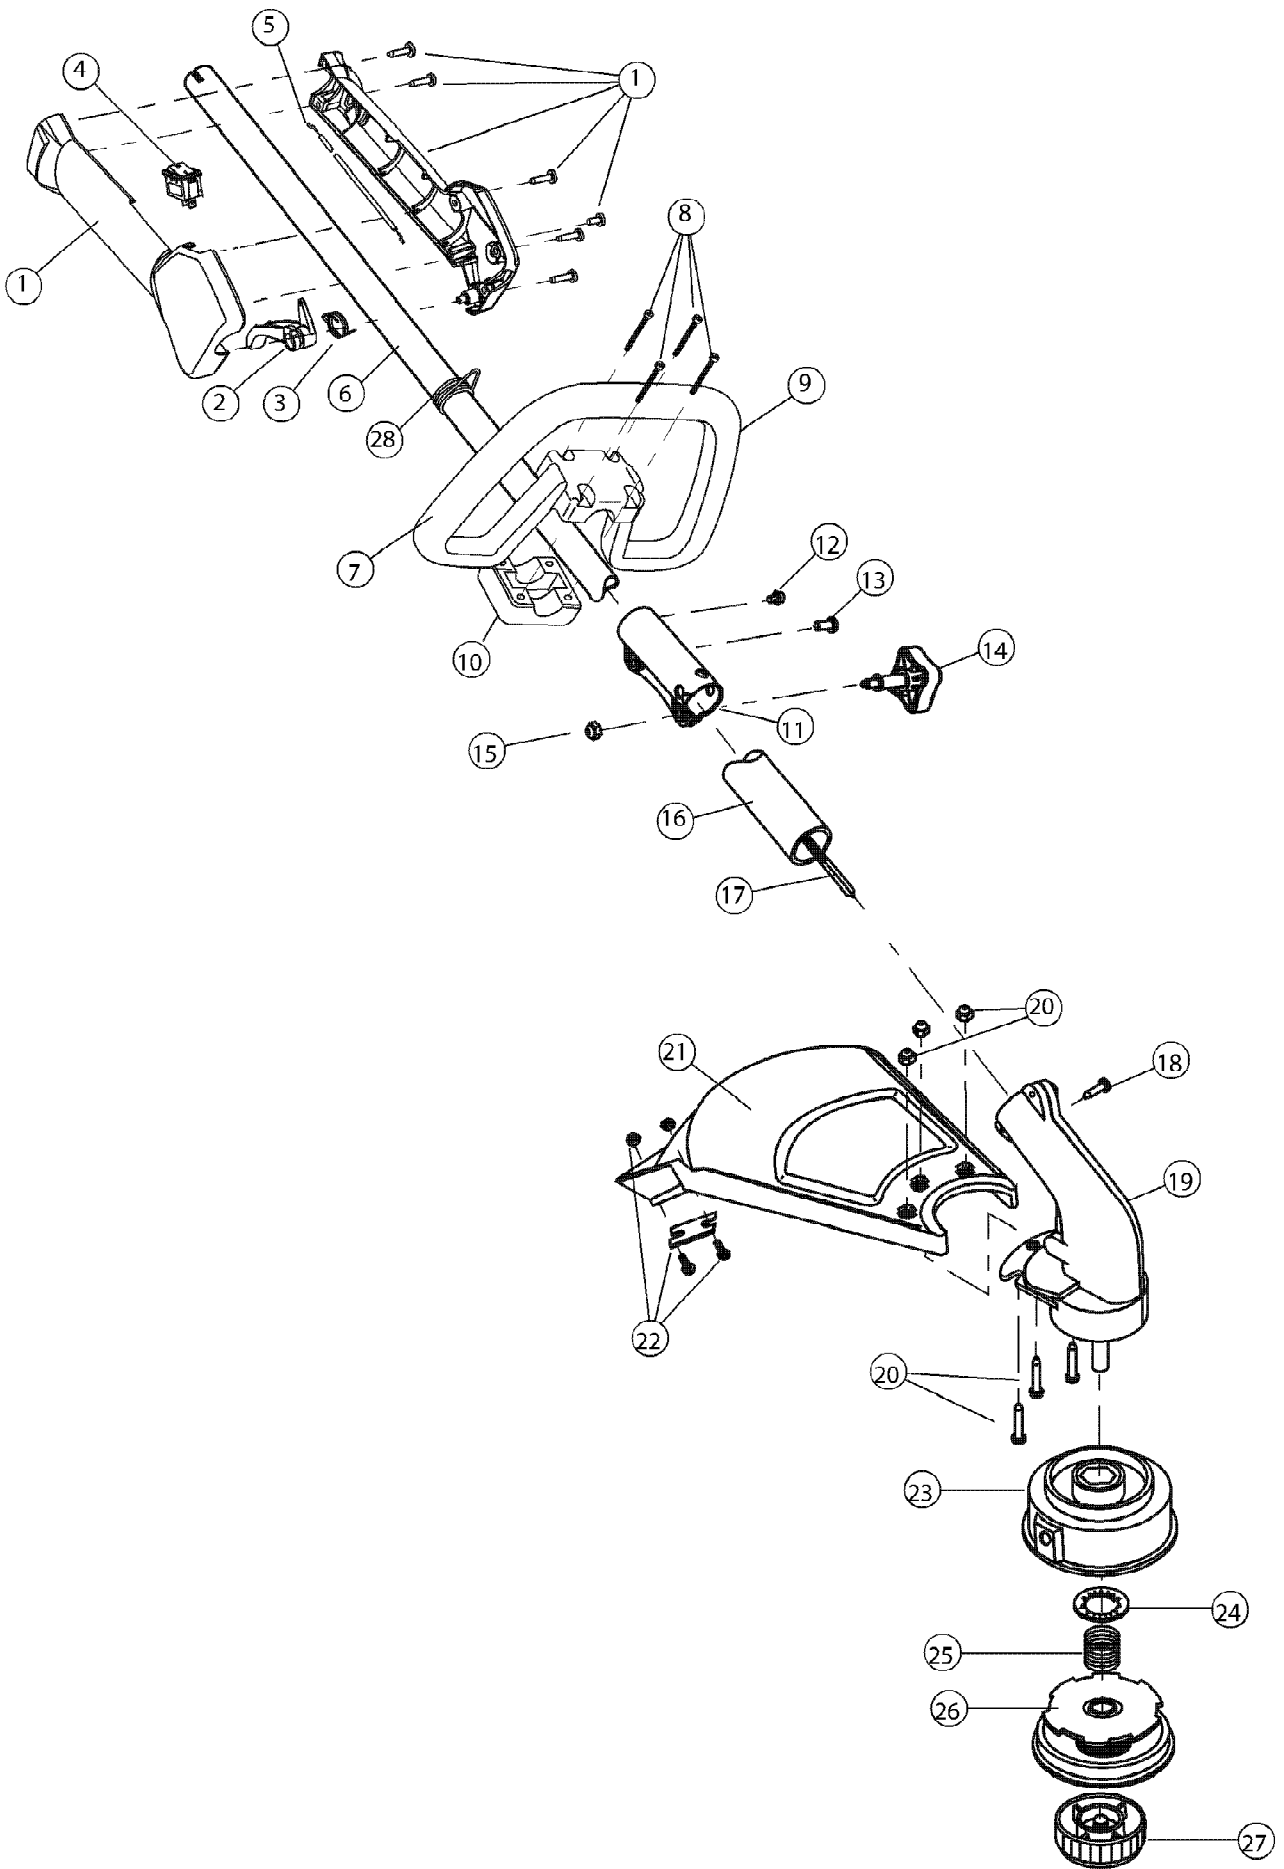

TB70SS 41CDT70C966  
General Assembly

TB70SS 41CDT70C966  
General Assembly

Page 4 of 4

Ref #	Part Number	Qty	S/P/F	Description
1	753-04234	1		Throttle Housing Assembly (Incl. Ref No. 2-4)
2	753-04119	1	/P	Throttle Trigger
3	791-182690	1		Throttle Trigger Spring
4	791-182405	1	/P	Switch
5	746-04085A	1	/P	Throttle Cable Assembly
6	753-04344	1	/P	Upper Drive Shaft Housing Assembly
7	791-180869	1		Deluxe D-Handle Assembly (Incl. Ref No. 8-10)
8	791-181070	1		Screw
9	791-182167	1		Deluxe D-Handle
10	791-182168	1		Bottom Clamp
11	753-1190	1	/P	Split Boom Coupler (Incl. Ref No. 12-15)
12	791-182057	1		Screw
13	791-181617	1		Bolt
14	791-181981	1		Adjustment Knob
15	712-04018A	1	/P	Knob Retaining Nut
16	753-04089	1	/P	Lower Drive Shaft Housing Assembly
17	753-05182	1		Lower Flexible Drive Shaft
18	791-145569	1	/P	Anti-Rotation Screw
19	753-05183	1		Gear Box Assembly (Incl. Ref No. 23-27)
20	791-180547	1		Shield Mounting Hardware
21	791-180548	1	/P	Shield Assembly (Incl. Ref No. 22)
22	791-682061	1		Blade Assembly
23	791-153619	1		Outer Spool Assembly (Incl. Ref No. 24)
24	791-610660	1		Retaining
25	791-610317B	1	/P	Spring
26	753-1155	1	/P	Inner Reel
27	791-153066B	1	/P	Bump Head Knob Assembly
28	791-610327	1		Shoulder Strap Clip
	953-1156	1	/P	Reel and Line Assembly Not Shown, Optional Accessories
	791-682075B	1	/P	Shoulder Strap Not Shown, Optional Accessories