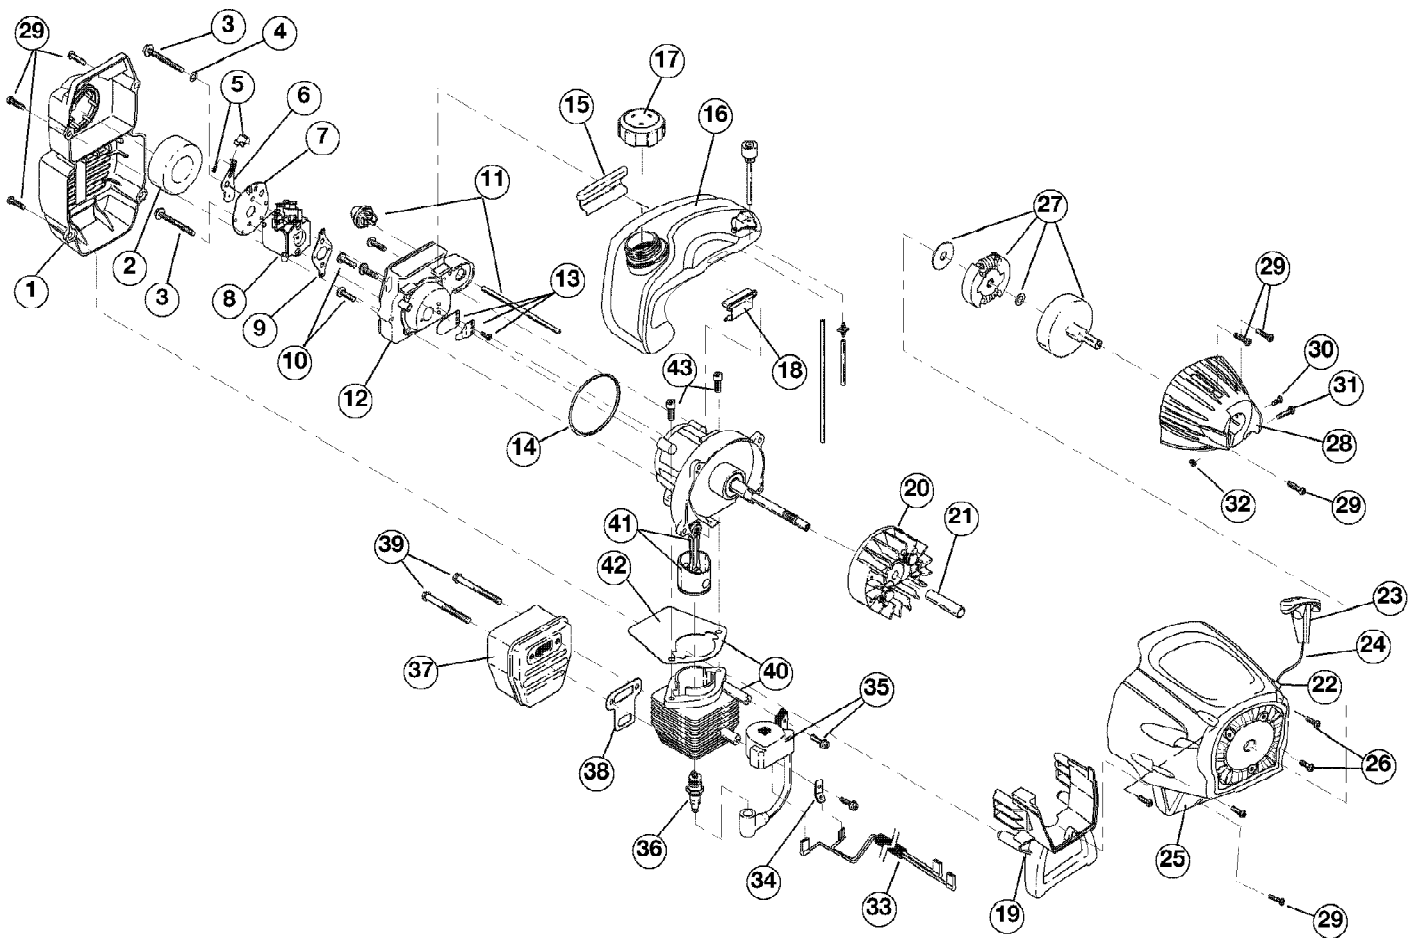

TB70SS 41CDT70C966
Engine Assembly

Page 1 of 4

TB70SS 41CDT70C966
Engine Assembly

Page 2 of 4

Ref #	Part Number	Qty	S/P/F	Description
1	753-04511	1	/P	Air Cleaner Cover Assembly (Incl. Ref No. 2 & 29)
2	791-180350B	1	/P	Air Cleaner Filter
3	791-180351	1		Carburetor Mounting Screw Assembly
4	936-0271	1	/P	Wavey Washer
5	791-182202	1	/P	Choke Knob w/Screw
6	753-04418	1	/P	Choke Lever (Incl. Ref No. 5)
7	753-04419	1	/P	Choke Plate (Incl. Ref No. 6)
8	753-05133	1		Carburetor Assembly (Incl. Ref No. 9)
9	791-610675	1		Carburetor Gasket
10	791-181860	1		Carb Mount Screw
11	791-683974B	1	/P	Primer & Hose Assembly
12	753-1196	1	/P	Carb Mount Assembly (Incl. Ref No. 10, 13 & 14)
13	791-684451	1		Reed Assembly
14	753-1208	1	/P	O-Ring
15	791-612134	1		Rear Mounting Pad
16	753-04307	1	/P	Fuel Tank Assembly (Incl. Ref No. 17)
17	791-182529	1		Fuel Cap Assembly
18	791-145308	1		Front Mounting Pad
19	753-05091	1	/P	Shroud Extension & Stand (Incl. Ref No. 29)
20	753-05240	1	/P	Flywheel Assembly
20	914-04016	1	/P	Woodruff Key.125 x .375 Not shown
21	791-181525	1		Spacer
22	753-1200	1		Rope Guide
23	631-04164	1	S	Pull Handle
24	791-613103	1		Rope
25	753-04402	1		Starter Housing Assembly (Incl. Ref No. 22-24, 26 & 29)
26	791-181862	1	/P	Housing Screw
27	753-05860	1	/P	Clutch Rotor Assembly
28	753-04403	1		Clutch Cover Assembly (Incl. Ref No. 29-32)
29	791-181345	1	/P	Cover Screw
30	791-182519	1		Anti-Rotation Screw
31	753-04003	1		Clamping Screw
32	791-180217	1	S	Clamping Nut
33	753-05025	1	/P	Wire Leads and Sleeve
34	791-611063	1	/P	Ground Tab
35	753-04336	1		Module Assembly
36	791-610311B	1	/P	Spark Plug
37	753-05169	1	/P	Muffler Assembly (Incl. Ref No. 38, 39 & Spark Arrestor)
38	753-04619	1	/P	Exhaust Gasket
39	710-04188A	1	/P	Muffler Mounting Bolts
40	753-04814	1	/P	Cylinder Assembly (Incl. Ref No. 42 & 43)
41	753-04367	1	/P	Piston and Rod Assembly
42	753-04182	1		Cylinder Gasket
43	791-182723	1		Cylinder Bolt
	753-1209	1		Piston Ring Set Not Shown
	753-04812	1	/P	Short Block Assembly Not Shown (Incl. Ref No. 10, 36 & 40-43 & Crankcase)