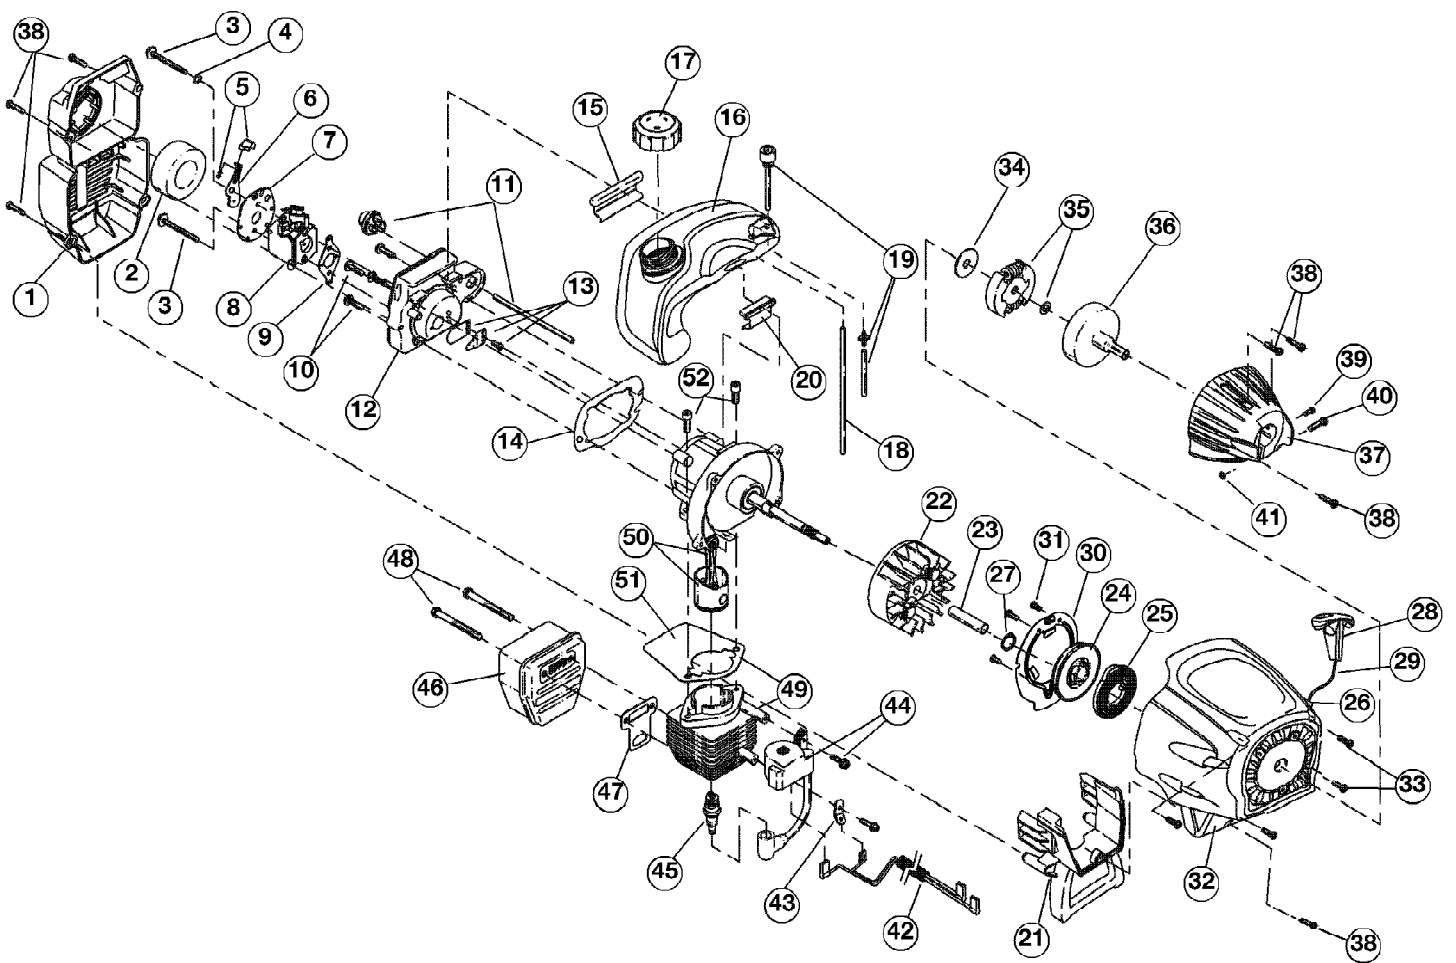

TB70SS 41ADT70C966
Engine 2

Page 3 of 5

TB70SS 41ADT70C966
Engine 2

Page 4 of 5

Ref #	Part Number	Qty	S/P/F	Description
1	753-04511	1	/P	Air Cleaner Cover Assembly (includes 2 & 38)
2	791-180350B	1	/P	Air Cleaner Filter
3	791-180351	1		Carburetor Mounting Screw Assembly
4	791-180226	1	S	Wavey Washer
5	791-182202	1	/P	Choke Knob w/Screw
6	753-04418	1	/P	Choke Lever (includes 5)
7	753-04419	1	/P	Choke Plate (includes 6)
8	753-05133	1		Carburetor Assembly (includes 9 & 19)
9	791-610675	1		Carburetor Gasket
10	791-181860	1		Carb Mount Screw
11	791-683974B	1	/P	Primer & Hose Assembly
12	753-1196	1	/P	Carb Mount Assembly (includes 10, 13 & 14)
13	791-684451	1		Reed Assembly
14	753-1208	1	/P	Carburetor Mount Gasket
15	791-612134	1		Rear Mounting Pad
16	753-04307	1	/P	Fuel Tank Assembly (includes 17-19)
17	791-182529	1		Fuel Cap Assembly
18	791-181086	1	/P	Fuel Return Line
19	753-04233	1		Fuel Line Assembly
20	791-145308	1		Front Mounting Pad
21	753-05091	1	/P	Shroud Extension & Stand (includes 38)
22	753-05240	1	/P	Flywheel Assembly
22	914-04016	1	/P	Woodruff Key.125 x .375 Not shown
23	791-181525	1		Spacer
24	753-04459	1	/P	Recoil Pulley Assembly (includes 27 & 29)
25	753-04286	1		Recoil Spring
26	753-1200	1		Rope Guide
27	753-04288	1	/P	Pulley Retainer
28	791-181079	1	S	Pull Handle
29	791-613103	1		Rope
30	753-04417	1	/P	Pressure Plate Assembly (includes 31)
31	753-1202	1		Plate Screw
32	753-04402	1		Starter Housing Assembly (includes 24-31, 33 & 38)
33	791-181862	1	/P	Housing Screw
34	791-182396	1	S	Clutch Washer
35	791-182369	1	S	Clutch Rotor Assembly Mfg date 09092007 and before
35	753-05722	1		Clutch Rotor Assembly Mfg date 09102007 and after
36	791-153592	1	/P	Clutch Drum Assembly Mfg date 09092007 and before
36	753-05723	1		Clutch Drum Assembly Mfg date 09102007 and after
37	753-04403	1		Clutch Cover Assembly (includes 38-41)
38	791-181345	1	/P	Cover Screw
39	791-182519	1		Anti-Rotation Screw
40	753-04003	1		Clamping Screw
41	791-180217	1	S	Clamping Nut
42	753-05025	1	/P	Wire Leads and Sleeve
43	791-611063	1	/P	Ground Tab