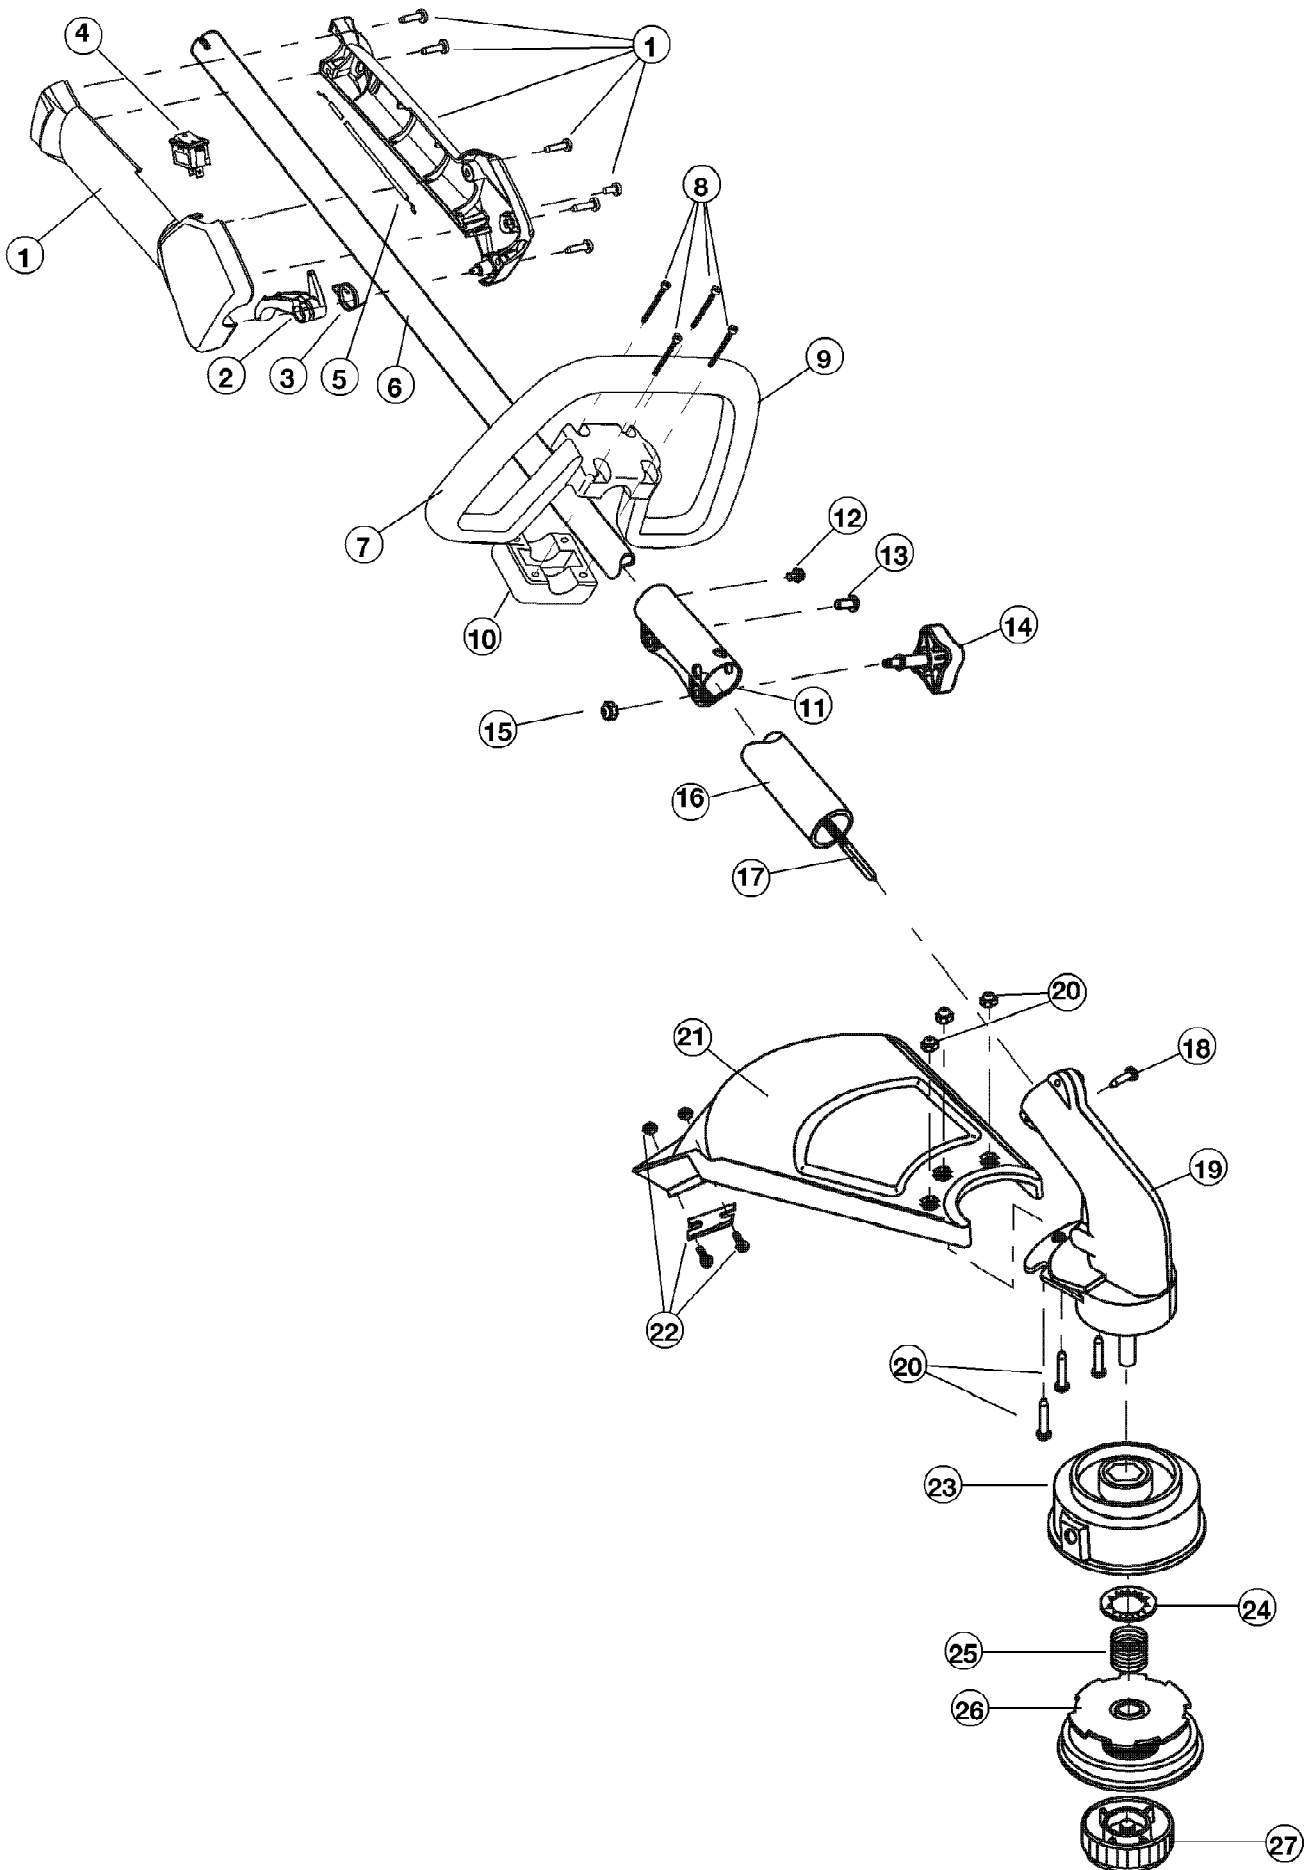

TB70SS 41ADT70C966  
Boom and Trimmer 2

TB70SS 41ADT70C966  
Boom and Trimmer 2

Page 2 of 5

Ref #	Part Number	Qty	S/P/F	Description
1	753-04234	1		Throttle Housing Assembly (includes 2-4)
2	753-04119	1	/P	Throttle Trigger
3	791-182690	1		Throttle Trigger Spring
4	791-182405	1	/P	Switch
5	753-04405	1	S	Throttle Cable Assembly
6	753-04344	1	/P	Upper Drive Shaft Housing Assembly
7	791-180869	1		Deluxe D-Handle Assembly (includes 8-10)
8	791-181070	1		Screw
9	791-182167	1		Deluxe D-Handle
10	791-182168	1		Bottom Clamp
11	753-1190	1	/P	Split Boom Coupler (includes 12-15)
12	791-182057	1		Screw
13	791-181617	1		Bolt
14	791-181981	1		Adjustment Knob
15	753-04386	1	S	Knob Retaining Nut
16	753-1212	1	S	Lower Drive Shaft Housing Assembly
17	753-05182	1		Lower Flexible Drive Shaft
18	791-145569	1	/P	Anti-Rotation Screw
19	753-05183	1		Gear Box Assembly (includes 23-27)
20	791-180547	1		Shield Mounting Hardware
21	791-180548	1	/P	Shield Assembly (includes 22)
22	791-682061	1		Blade Assembly
23	791-153619	1		Outer Spool Assembly (includes 24)
24	791-610660	1		Retaining
25	791-610317B	1	/P	Spring
26	753-1155	1	/P	Inner Reel
27	791-153066B	1	/P	Bump Head Knob Assembly
	791-180120	1	S	Replacement Line, 0.095 Diameter Optional Accessories
	753-1156	1	S	Reel and Line Assembly Optional Accessories