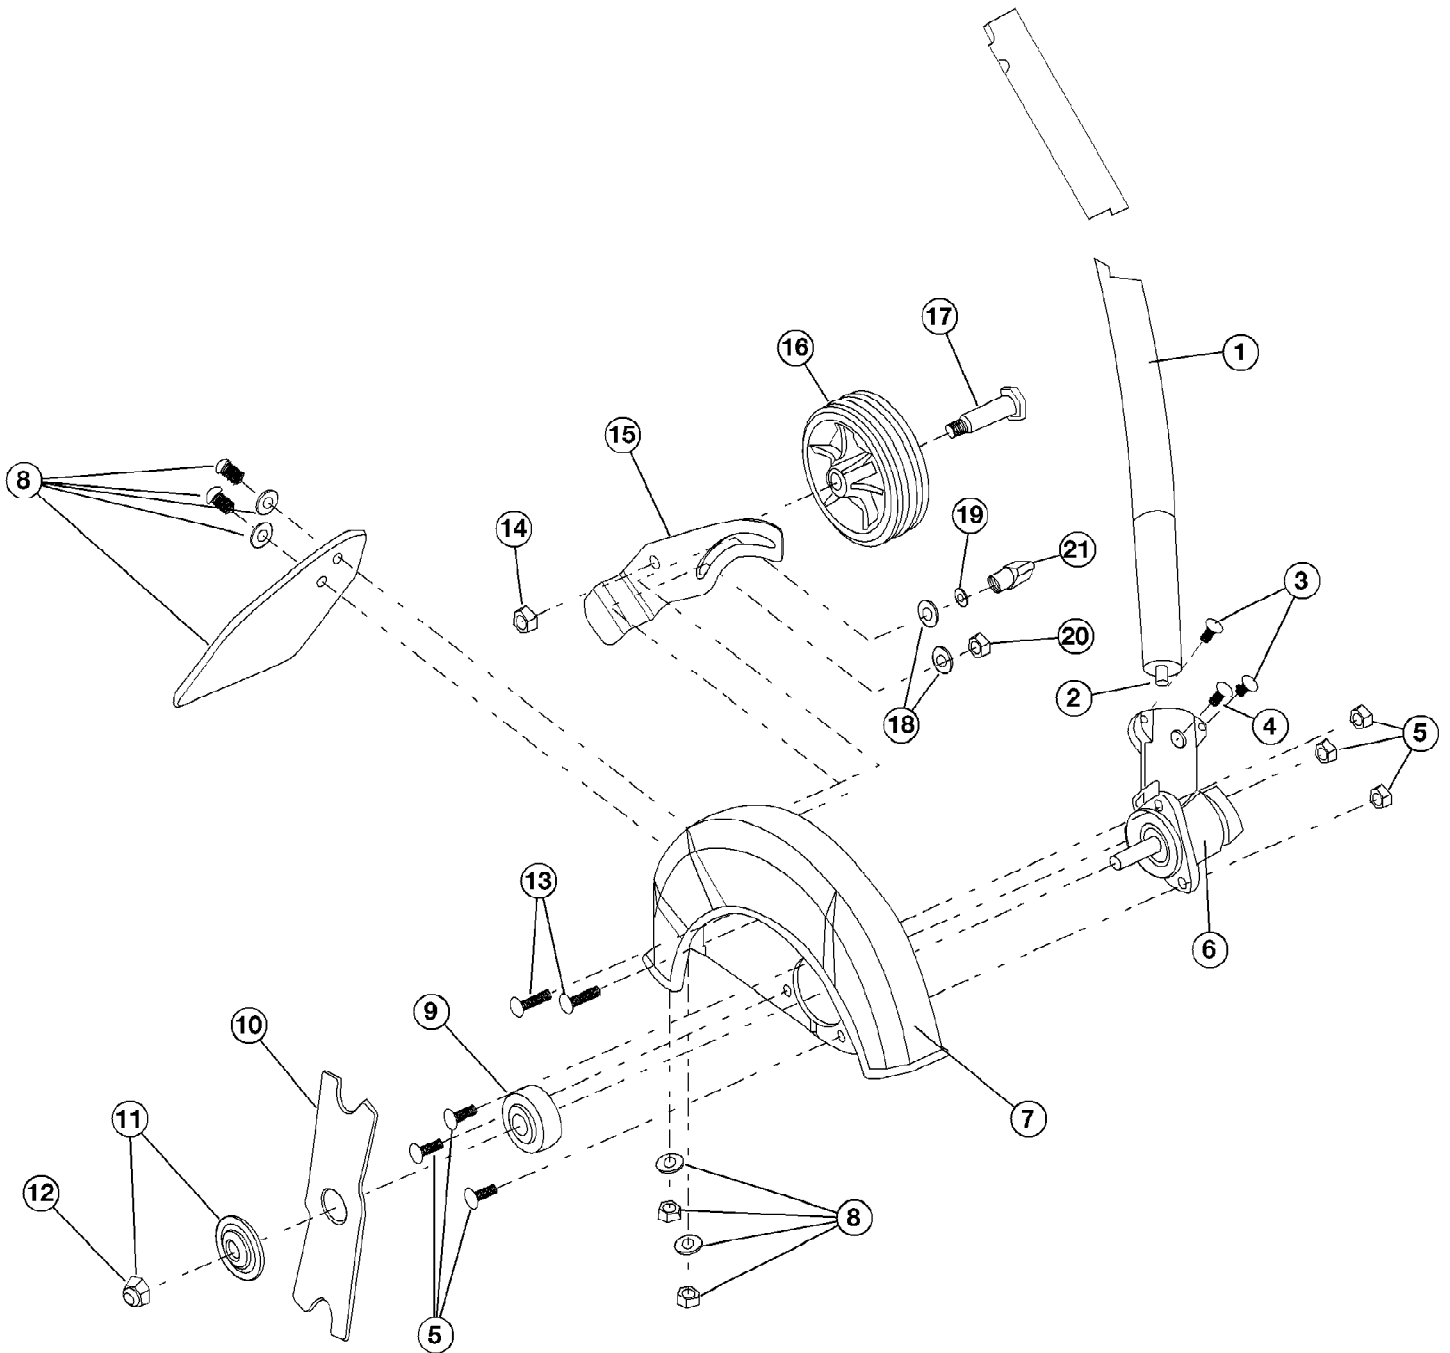

TB525ET 41ADT5EC966
Edger

TB525ET 41ADT5EC966
Edger

Page 4 of 7

Ref #	Part Number	Qty	S/P/F	Description
1	753-04259	1		Boom Assembly
2	791-181570	1	/P	Drive Shaft
3	791-182195	1		Boom Mounting Hardware
4	791-182519	1		Anti-Rotation Screw
5	753-1217	1		Guard Mounting Hardware
6	753-04258	1		Gearbox Assembly
7	753-04260	1		Blade Guard
8	753-04262	1		Deflector w/Hardware
9	753-04261	1		Spacer
10	791-613223B	1	/P	Blade
11	791-180014B	1		Blade Clamp Washer & Nut
12	791-613221	1	S	Blade Retainer Nut
13	753-04270	1		Wheel Bracket Mounting Bolt
14	753-04264	1		Nut
15	753-04265	1		Edger Guide
16	791-181242	1		Wheel
17	791-180776	1		Shoulder Bolt
18	791-182216	1		Washer
19	791-182215	1	S	Washer
20	791-180050	1	S	Nut
21	791-182214	1		Edger Guide Knob