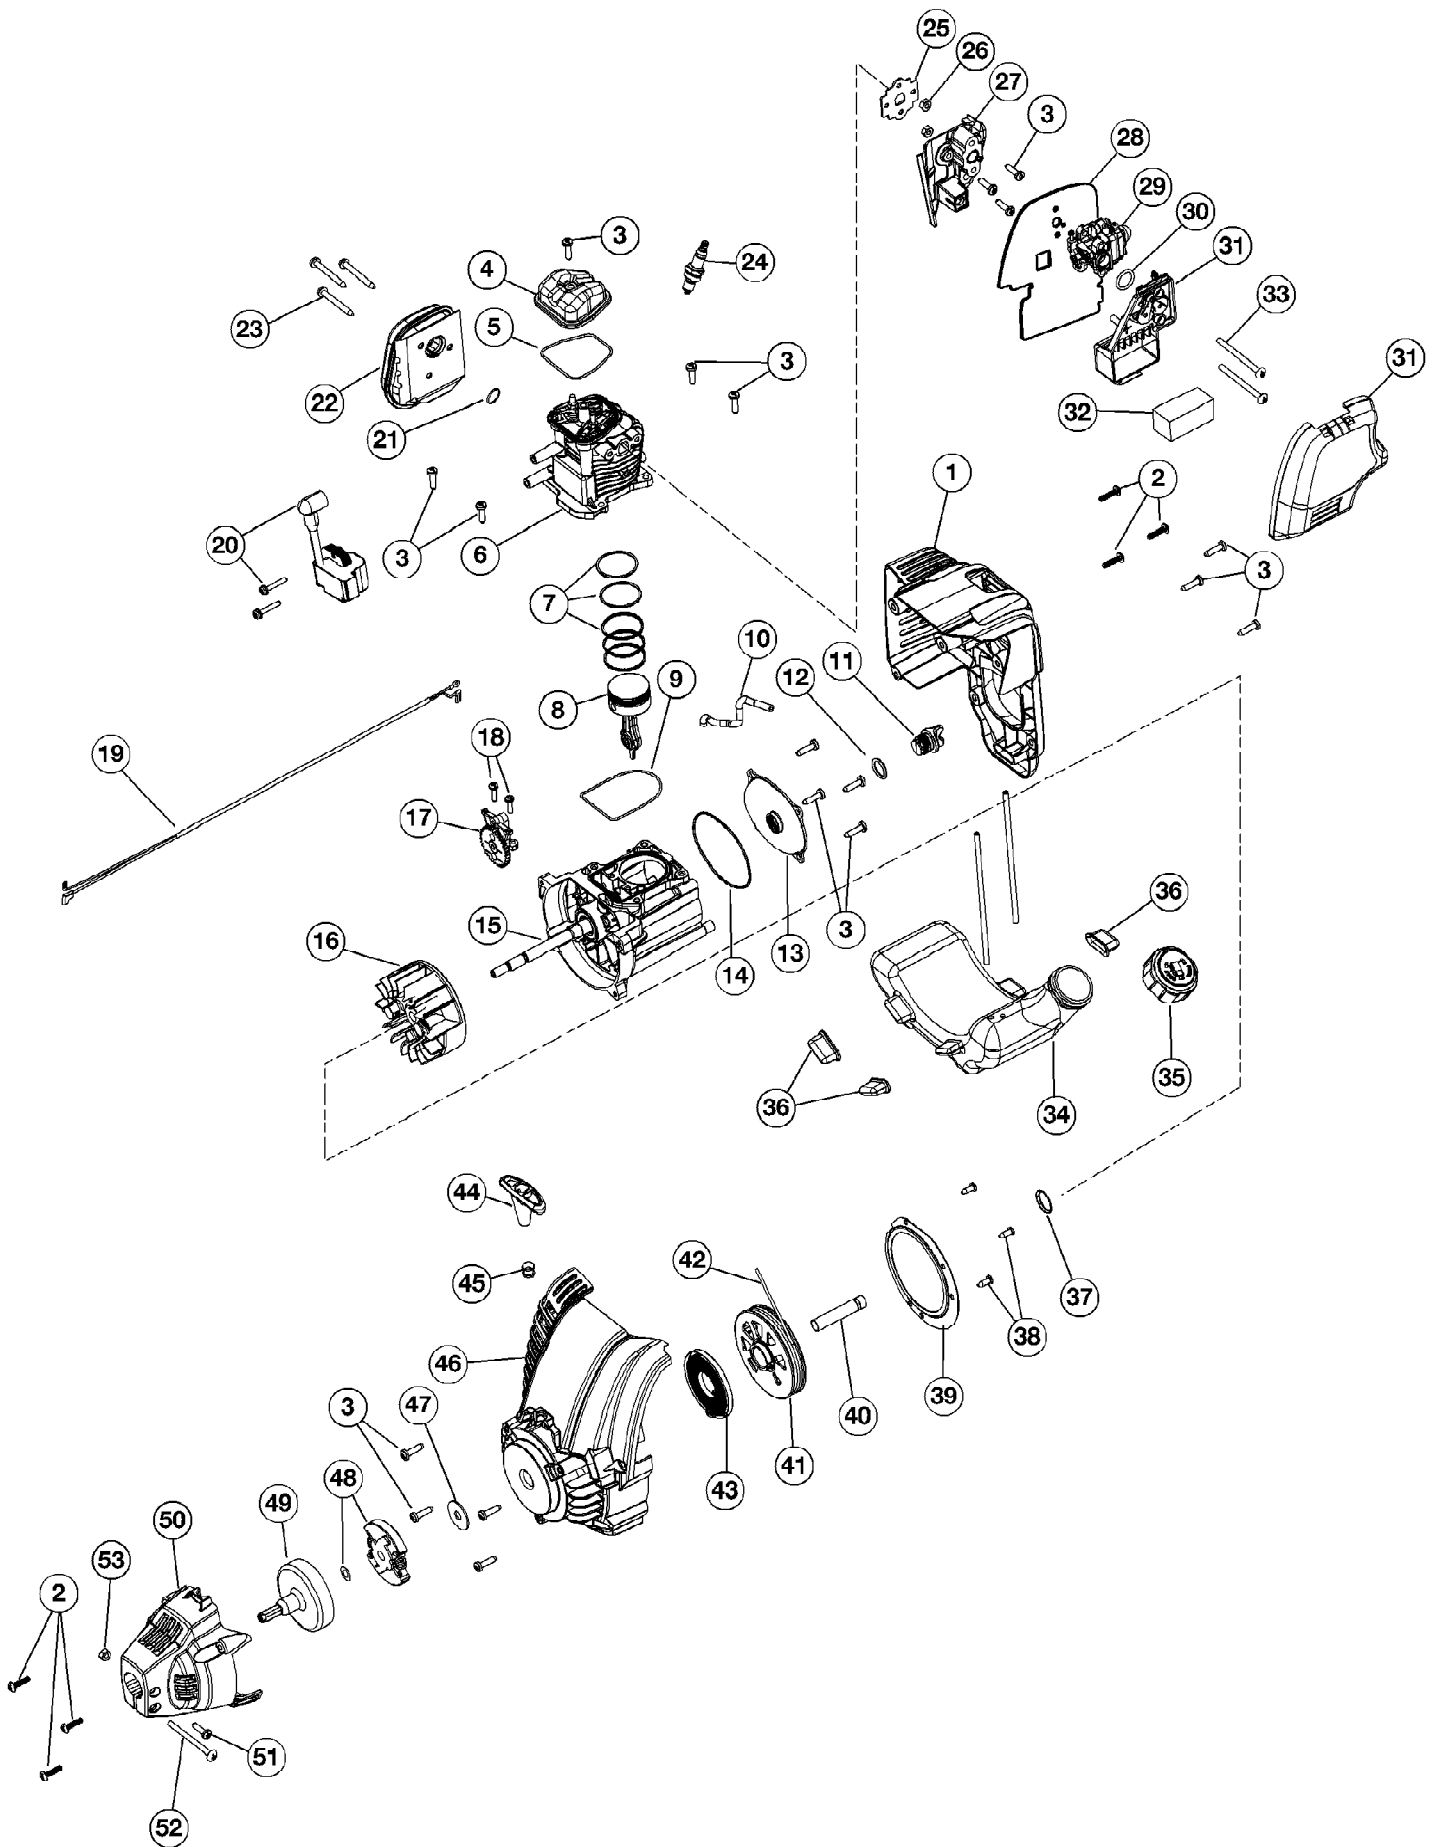

TB525ET 41ADT5EC966
Engine Assembly

Page 6 of 7

Ref #	Part Number	Qty	S/P/F	Description
1	753-05206	1		Engine Cover Assembly (includes 2 & 3)
2	753-04595	1	S	Cover Screw
3	753-05377	1	S	Screw
4	753-05209	1		Rocker Cover
5	753-05210	1	S	Rocker Cover O-Ring
6	753-05228	1		Cylinder Assembly (includes 3, 5 & 9)
7	753-05229	1		Piston Ring Assembly
8	753-05230	1		Piston Assembly (includes 7)
9	753-05232	1		Cylinder O-Ring
10	791-182379	1	/P	Breather Hose
11	753-05236	1	S	Oil Plug (includes 12)
12	791-182290	1		Oil Plug O-Ring
13	753-05237	1		Crankcase Cover
14	753-05238	1		Crankcase Cover O-ring
15	753-05239	1		Crankcase Assembly (includes 9, 10, 14 & 16)
16	753-05240	1	/P	Flywheel Assembly
16	914-04016	1	/P	Woodruff Key.125 x .375 Not shown
17	753-05241	1		Cam Bracket Assembly (includes 18)
18	753-05242	1	S	Cam Bracket Screw
19	753-05264	1		Lead Wires
20	753-05243	1	S	Module Assembly
21	753-05244	1		Muffler Gasket
22	753-05245	1		Muffler Assembly (includes 21 & 23)
23	753-05246	1	S	Muffler Screw
24	753-05255	1		Spark Plug
25	753-05247	1		Insulator Gasket
26	753-05248	1	S	Nut
27	753-05249	1		Insulator
28	753-05366	1	/P	Carburetor Gasket
29	753-05251	1		Carburetor w/Primer
30	791-181751	1		O-Ring
31	753-05252	1		Air Cleaner Cover Assembly (includes 32)
32	753-05254	1		Air Filter
33	753-05253	1	S	Screw
34	753-05256	1	/P	Fuel Tank Assembly w/Fuel Lines (includes 35)
35	753-1229	1		Fuel Cap
36	753-05259	1		Fuel Tank Pads
37	753-05260	1	S	Push Nut
38	753-1202	1		Pressure Plate Screw
39	753-05074	1		Pressure Plate (includes 38)
40	753-05078	1	S	Spacer
41	753-05435	1	/P	Starter Assembly (includes 42)
42	791-613103	1		Rope
43	753-04286	1		Recoil Spring
44	791-181079	1	S	Handle
45	791-611061	1		Rope Guide
46	753-05262	1		Starter Housing Assembly (includes 3 & 37-45)
47	791-182396	1	S	Washer
48	753-1238	1		Clutch & Clutch Washer