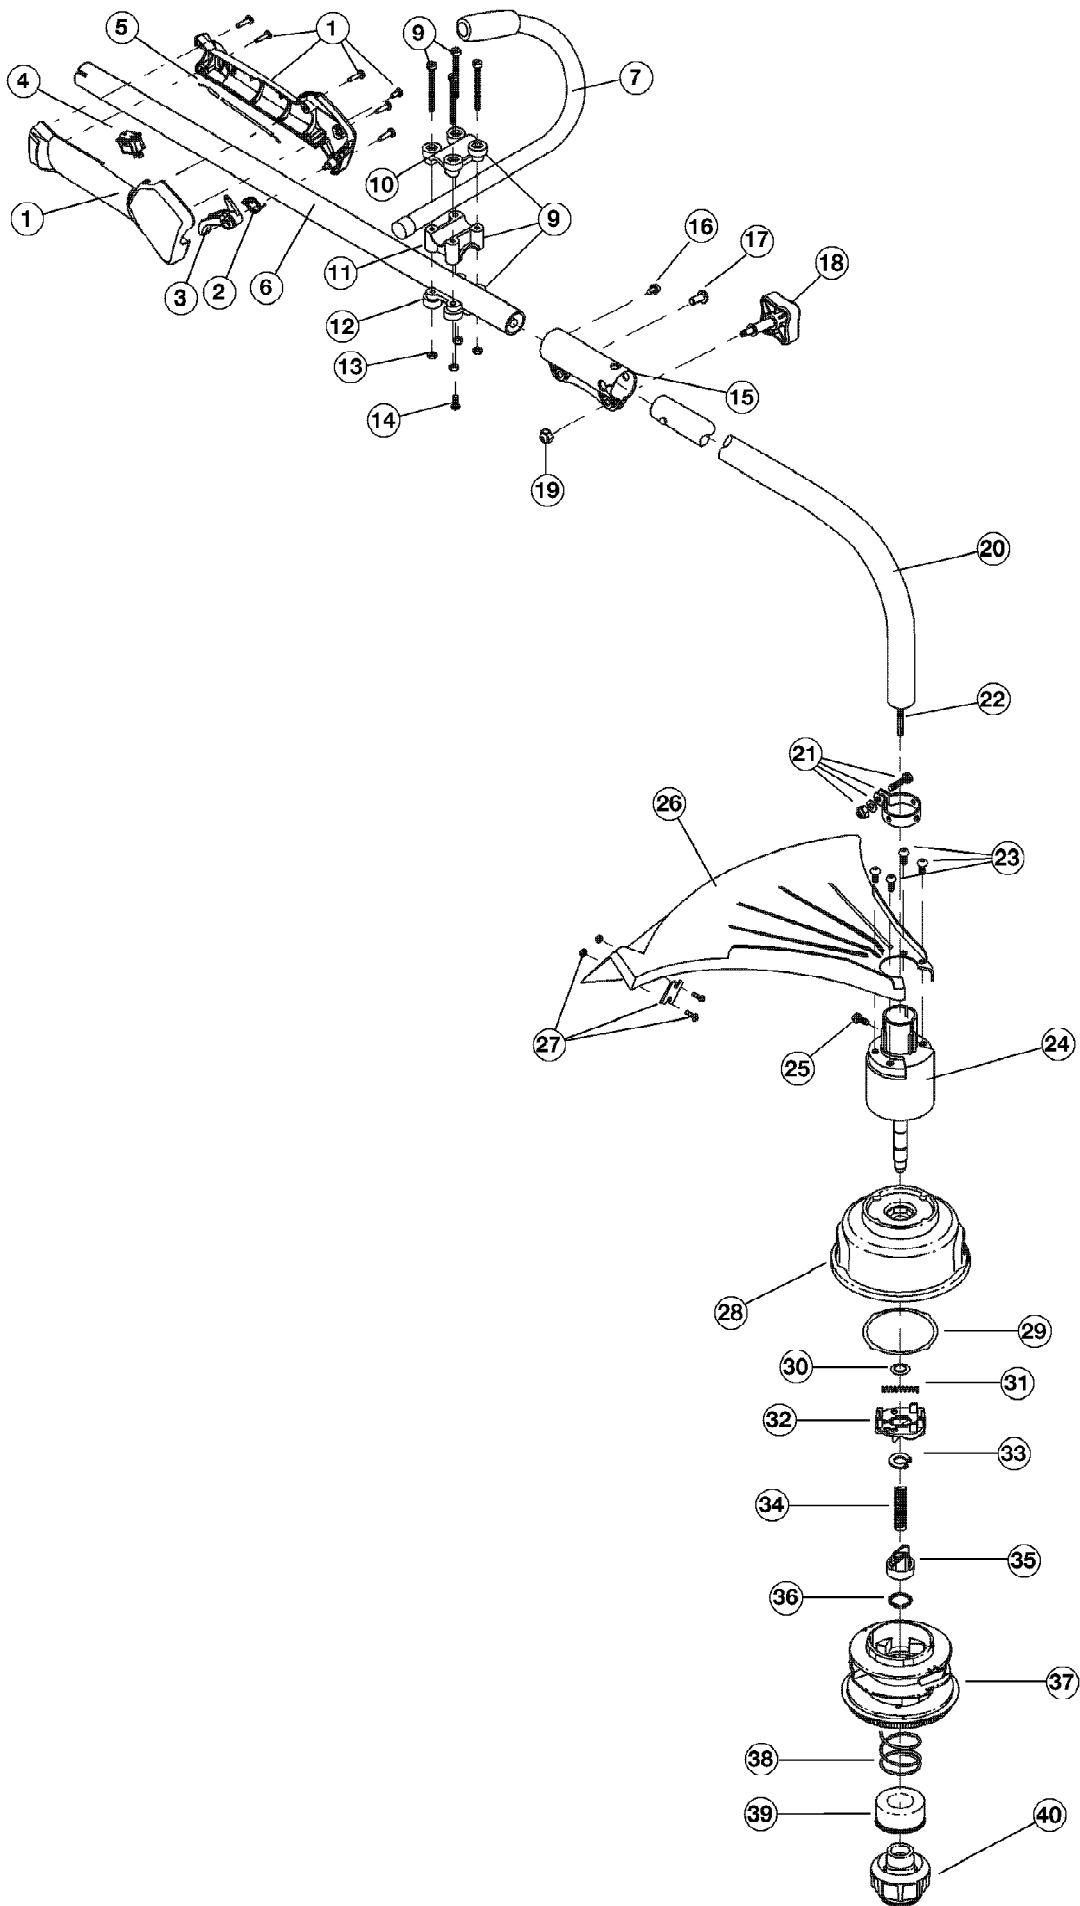

TB525ET 41ADT5EC966
Boom & Trimmer Assembly

TB525ET 41ADT5EC966
Boom & Trimmer Assembly

Page 2 of 7

Ref #	Part Number	Qty	S/P/F	Description
1	753-04234	1		Throttle Housing Assembly (includes 2-4)
2	791-182690	1		Throttle Trigger Spring
3	753-04119	1	/P	Throttle Trigger
4	791-182673	1		Switch
5	753-05266	1		Throttle Cable Assembly
6	753-04236	1	/P	Upper Drive Shaft Housing Assembly
7	791-180687	1		J-Handle Assembly
8	791-683295	1		Handle Bracket Assembly (includes 9-14)
9	791-181811	1		Screw
10	791-181812	1		Upper Handle Clamp
11	791-181813	1		Middle Handle Clamp
12	791-181814	1		Lower Handle Clamp
13	791-181815	1		Nut
14	791-145569	1	/P	Anti-Rotation Screw
15	753-1190	1	/P	Split boom Coupler (includes 12-15)
16	791-182057	1		Screw
17	791-181617	1		Bolt
18	791-181981	1		Adjustment Knob (includes 15)
19	753-04386	1	S	Knob Retaining Nut
20	791-182387	1		Lower Drive Shaft Housing Assembly
21	791-153597	1		Lower Clamp Assembly (includes 21)
22	791-181852	1	/P	Lower Flexible Drive Shaft
23	791-180531	1	S	Shield Mounting Screw
24	791-181857	1		Bushing Housing Assembly
25	791-145569	1	/P	Anti-Rotation Screw
26	791-181659	1	/P	Shield Assembly (includes 23)
27	753-05212	1	S	Blade Assembly
28	791-181457	1		Outer Spool Assembly (includes 25)
29	791-181458	1		Retainer
30	791-181561	1		Thrust Washer
31	791-181459	1		Small Spring
32	753-04257	1	/P	Slider
33	791-181532	1		E-Clip
34	791-181531	1		Spring
35	791-181462	1		Plunger
36	791-181463	1		C-Clip
37	791-181464	1	S	Inner Reel
38	791-181465B	1		Large Spring
39	791-181467	1		Foam Seal
40	791-181468B	1	/P	Bump Head Knob Assembly (includes 34 & 35)
	753-04929	1		Complete Cutting Head Assembly Not shown, (includes 17, 20, 21, 24-36)