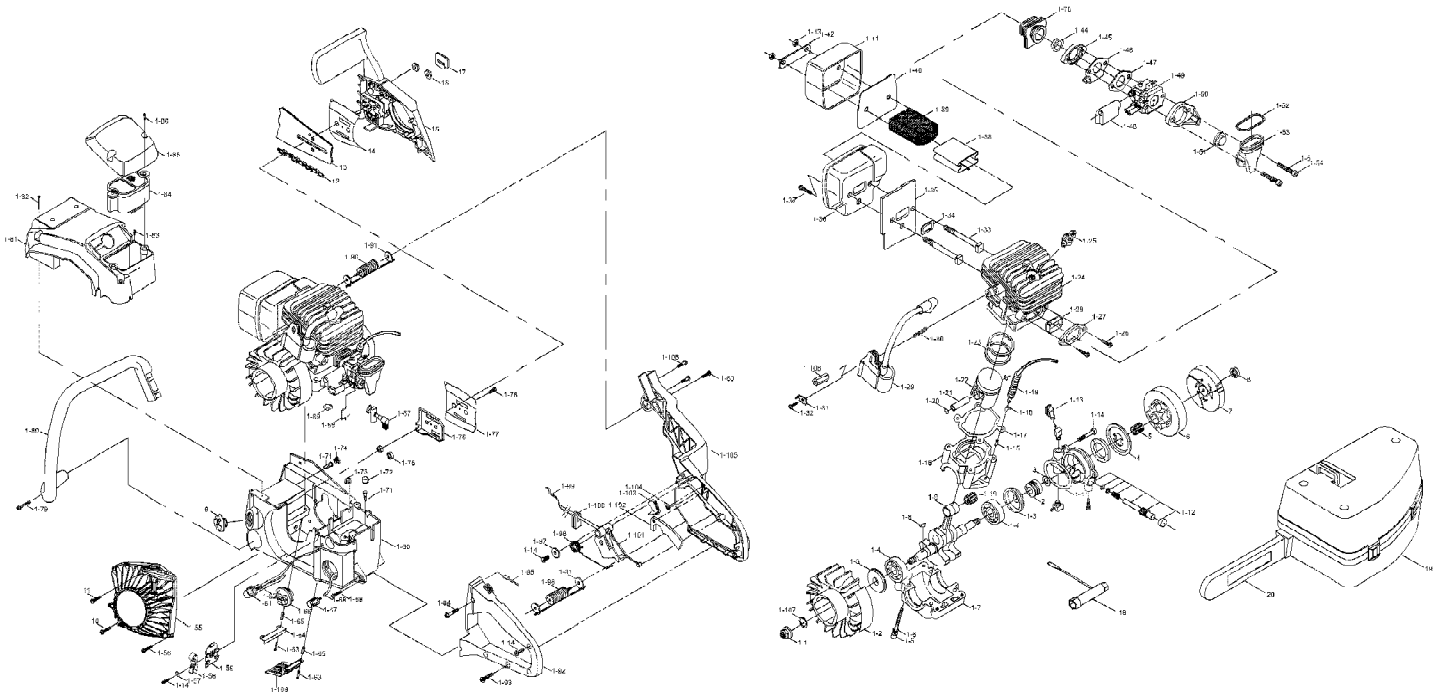

TB4920CC 41AY90AR766  
General Assembly Parts

TB4920CC 41AY90AR766  
General Assembly Parts

Page 2 of 4

Ref #	Part Number	Qty	S/P/F	Description
1	MC-9238-31B201	1		POWERHEAD ASS'Y
1-1	MC-9NAB-5/16-24	1	/P	NUT
1-2	MC-9169-310201	1	/P	FLYWHEEL
1-3	MC-9157-310201	1	/P	SEAL
1-4	MC-9DB-620201	1	/P	BEARING
1-5	710-04298	1	S	SCREW
1-6	MC-9WFB-0.2	1	/P	WASHER
1-7	MC-9072-310201	1	/P	CRANKCASE LOWER
1-8	MC-9221-310001	1		KEY
1-9	MC-9228-310203F	1		C'SHAFT/C'ROD ASS'Y
1-10	MC-9155-310201	1	/P	BEARING
1-11	MC-9076-310201	1		O RING
1-12	MC-9228-310208	1		PUMP ASS'Y
1-13	MC-9154-310201	1	/P	CONNECTOR
1-14	710-04493	1	/P	SCREW
1-15	MC-9124-310201	1	/P	FITTING, PULSE LINE
1-16	MC-9072-310202	1		CRANKCASE UPPER
1-17	MC-9014-310212	1	/P	GASKET
1-18	MC-9036-310201	1	/P	CLAMP, WIRE HOSE
1-19	MC-9059-310201	1	/P	CONDUIT, FLEX
1-20	MC-9CA-0.46	1		RING
1-21	MC-9PC-10-32.5	1	/P	PIN
1-22	MC-9290-310201	1	/P	PISTON
1-23	MC-9189-310201	1	/P	RING, PISTON
1-24	MC-9292-310201	1	/P	CYLINDER
1-25	MC-9295-320001	1		SPARK PLUG
1-26	710-04297	1	S	SCREW
1-27	MC-9014-310203	1	/P	FLANGE
1-28	MC-9131-310202	1	/P	EYELET
1-29	725-04321	1		IGNITION ASS'Y
1-30	MC-9191-310201	1	/P	STUD
1-31	MC-9051-310202	1	/P	CONTACT. CROUT
1-32	710-04491	1	/P	SCREW
1-33	9STDZY10/24-2.79	1		SCREW
1-34	MC-9014-310208	1	/P	WASHER
1-35	MC-9082-310201	1	/P	BAFFLER
1-36	MC-9228-310217	1	/P	MUFFLER BODY ASS'Y
1-37	MC-9SKKBY10/24-0.5	1		SCREW
1-38	MC-9211-310201	1	/P	PLATE
1-39	MC-9183-310201	1	/P	SCREEN
1-40	MC-9082-310205	1	/P	BAFFLER
1-41	MC-9017-310204	1	/P	COVER, MUFFLER
1-42	MC-9158-310201	1		LOCKPLATE
1-43	MC-9NAC-10/24	1	/P	NUT
1-44	MC-9131-310203	1	/P	EYELET
1-45	MC-9014-310204	1	/P	FLANGE
1-46	MC-9102-310202	1	/P	PLATE
1-47	MC-9014-310202	1	/P	GASKET
1-48	MC-9124-310203	1	/P	BOOT
1-49	MC-9287-310201	1	/P	CARB
1-50	MC-9014-310201	1	/P	FLANGE
1-51	MC-9131-310204	1	/P	EYELET
1-52	MC-9024-310202	1		SPRING