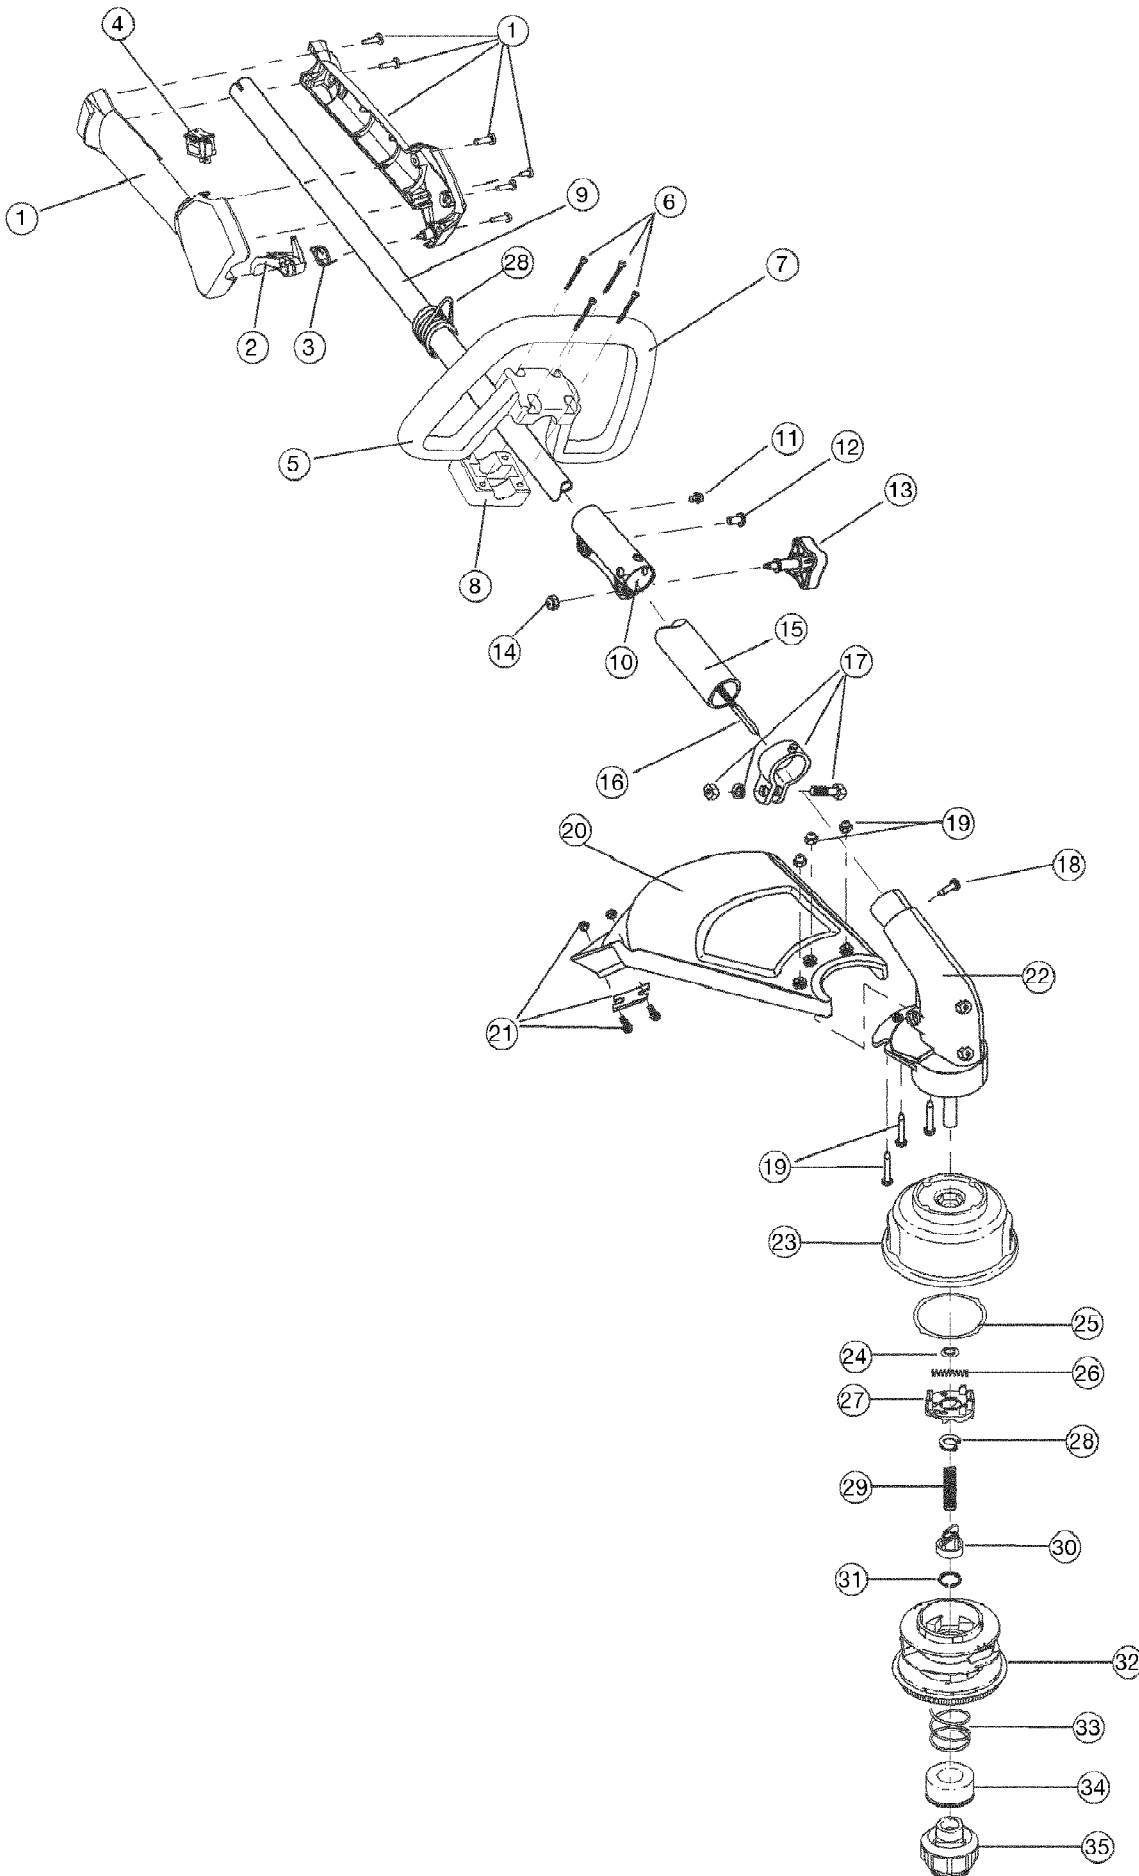

TB475SS 41ADT47C766
Boom And Trimmer

TB475SS 41ADT47C766
Boom And Trimmer

Page 2 of 5

Ref #	Part Number	Qty	S/P/F	Description
1	753-04234	1		Throttle Housing Assembly (includes 2 & 3)
2	753-04119	1	/P	Throttle Trigger
3	791-182690	1		Throttle Trigger Spring
4	791-182405	1	/P	Switch Assembly
5	791-180869	1		Deluxe D-Handle Assembly (includes 6-8)
6	791-182870	1		Handle Mount Hardware
7	791-182167	1		Deluxe D-Handle
8	753-04503	1	/P	Bottom Clamp
9	753-1247	1	S	Upper Drive Shaft Housing Assembly
10	753-1190	1	/P	Split Boom Coupler (includes 11-14)
11	791-182057	1		Screw
12	791-181617	1		Bolt
13	791-181981	1		Adjustment Knob
14	791-181886	1		Knob Retaining Nut
15	791-182388	1		Lower Drive Shaft Housing Assembly
16	791-181166	1		Lower Flexible Drive Shaft
17	791-153597	1		Lower Clamp Assembly (includes 18)
18	791-145569	1	/P	Anti-Rotation Screw
19	791-180547	1		Shield Mounting Hardware
20	753-1213	1	/P	Shield and Blade Assembly (includes 21)
21	791-181823	1		Blade Assembly
22	791-181566	1		Gearbox Assembly
23	791-181457	1		Outer Spool Assembly (includes 24)
24	791-181458	1		Retaining Ring
25	791-181561	1		Thrust Washer
26	791-181459	1		Small Spring
27	753-04257	1	/P	Slider
28	791-181532	1		E-Clip
29	791-181531	1		Spring
30	791-181462	1		Plunger
31	791-181463	1		C-Clip
32	791-181464	1	S	Inner Reel
33	791-181465	1		Large Spring
34	791-181467	1		Foam Seal
35	791-181468	1	S	Bump Head Knob Assembly (includes 33 & 34)
	791-180120	1	S	Replacement Line, 0.095 Diameter Optional Accessory; Item Not Shown
	753-04218	1		Reel and Line Assembly Optional Accessory; Item Not Shown
	791-682075	1	S	Shoulder Strap Assembly Optional Accessory; Item Not Shown