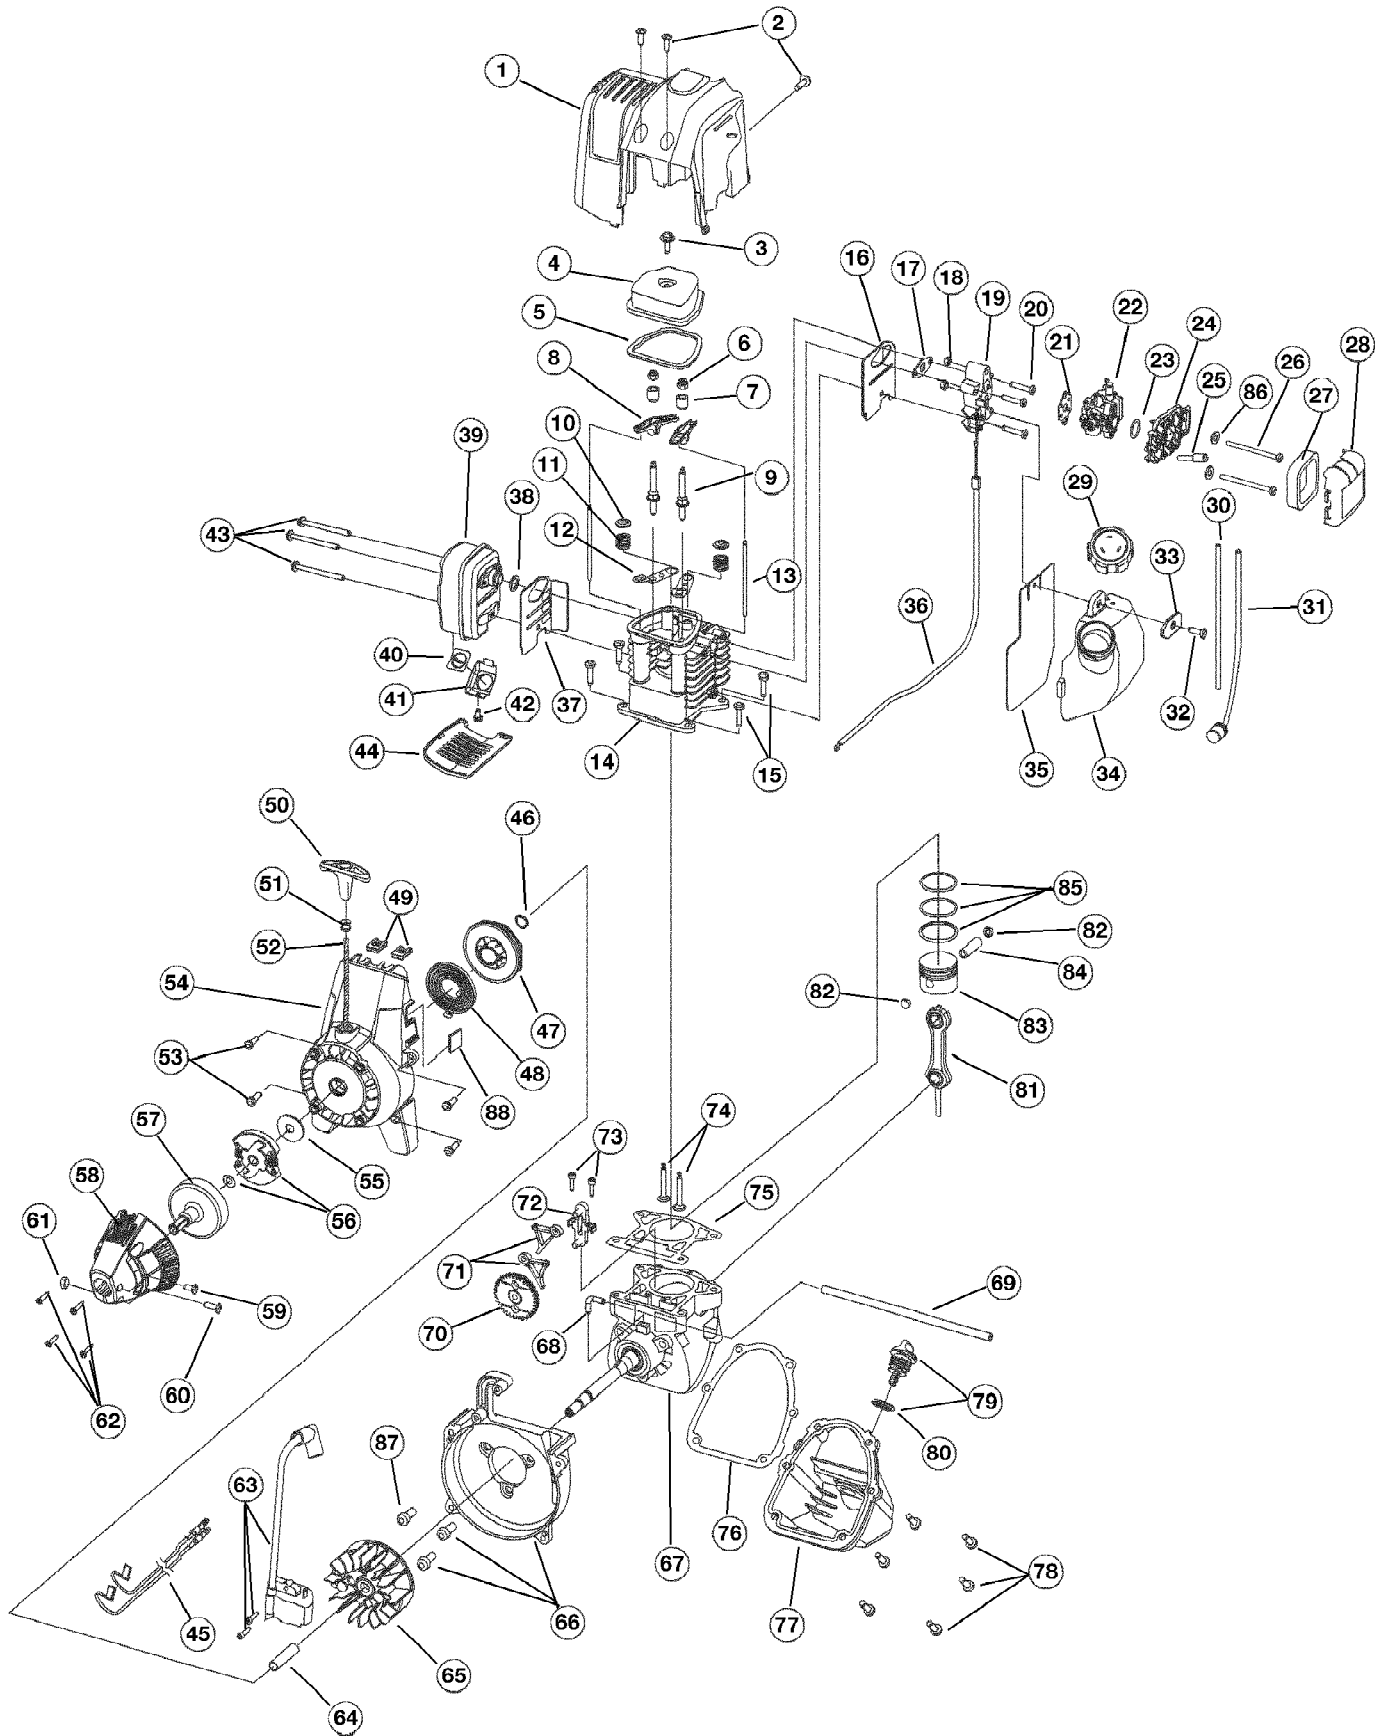

TB475SS 41ADT47C766
Engine

TB475SS 41ADT47C766
Engine

Page 4 of 5

Ref #	Part Number	Qty	S/P/F	Description
1	753-04083	1		Engine Cover
2	791-182339	1	S	Engine Cover Screws
3	791-181025	1		Valve Cover Screw
4	791-182098	1		Valve Cover
5	791-182099	1	/P	Valve Cover Gasket
6	791-182340	1		Rocker Adjustment Nut
7	791-182101	1	/P	Rocker Arm Pivot
8	791-182100	1		Rocker Arm
9	791-182341	1		Rocker Arm Stud
10	791-182103	1		Valve Spring Retainer
11	791-181038	1		Valve Spring
12	791-182102	1		Push Rod Guide
13	791-181033	1		Push Rod
14	791-182745	1	S	Cylinder Head (includes 9 & 12)
15	791-182344	1	S	Cylinder Screw
16	791-182345	1		Intake Baffle
17	791-182749	1		Carburetor Mount Gasket
18	791-181034	1	S	Nut
19	791-182347	1		Carburetor Mount (includes 18)
20	791-182348	1		Carburetor Mount Screw
21	791-182732	1	/P	Carburetor Gasket
22	753-04296	1		Carburetor with Primer
23	791-181751	1		O-Ring, Carburetor
24	753-04305	1	/P	Air Filter/Choke Cover Assembly (includes 27)
25	791-182097	1		Breather Tube
26	791-181750	1		Air Filter Mounting Screw
27	791-181757	1		Air Filter
28	753-04316	1	S	Air Filter Cover
29	753-1229	1		Fuel Cap
30	791-182352	1		Fuel Return Line
31	791-182353	1		Fuel Pick-Up Line with Filter
32	791-181080	1		Screw
33	791-182354	1		Washer
34	753-1230	1		Fuel Tank Assembly (includes 29-31)
35	791-182356	1		Fuel Tank Shield
36	753-04297	1		Throttle Cable
37	791-182358	1		Muffler Baffle
38	791-181048	1		Muffler Gasket
39	791-182359	1	/P	Muffler (includes 38, 40-42)
40	791-180890	1		Spark Arrestor Screen
41	791-181045	1		Screen Cover
42	791-181046	1		Screw
43	791-182361	1		Muffler Mounting Screw
44	753-04092	1		Muffler Cover
45	791-182804	1		Switch Wire Assembly
46	791-181247	1	S	Palnut
47	753-1199	1		Recoil Pulley
48	753-04286	1		Recoil Spring
49	791-182366	1		Nut Clip
50	791-181079	1	S	Pull Handle
51	791-611061	1		Rope Guide
52	791-613103	1		Rope