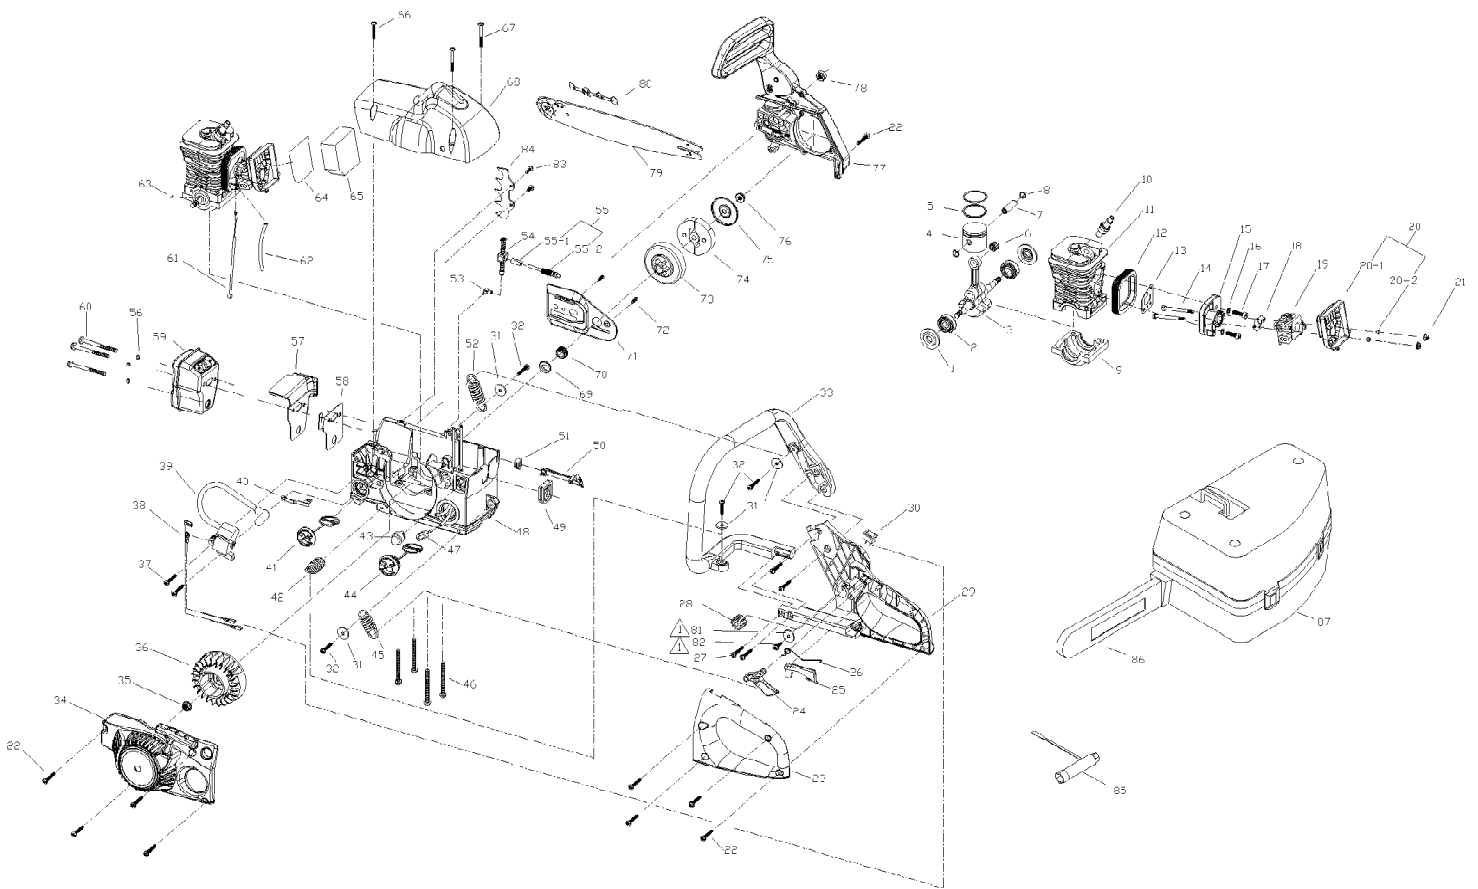

TB4218CC 41BY28AR966
General Assembly

TB4218CC 41BY28AR966
General Assembly

Page 2 of 3

Ref #	Part Number	Qty	S/P/F	Description
1	MC-9157-310502	1	/P	Cap, Bearing
2	MC-9DB-620101	1		Bearing
3	MC-9228-310505	1	/P	Crank/Rod Assembly
4	MC-9290-310502	1	/P	Piston
5	MC-9189-310502	1	/P	Ring, Piston
6	MC-9NB-K101410	1	/P	Roller, Piston
7	MC-9PC-10-34.5	1	/P	Pin, Piston
8	MC-9CA-10.3	1	/P	Ring, Piston
9	MC-9072-310501F	1	/P	Case, Crank
10	MC-9295-310502	1		Spark Plug
11	MC-9292-310501F	1		Cylinder
12	MC-9012-310502	1	/P	Rubber, Isolator
13	MC-9082-310505	1		Spacer
14	MC-9STDB-05-60	1	/P	Screw
15	MC-9082-310504	1		Isolator, Carburetor
16	MC-6WSB-06	1	/P	Spring Washer
17	MC-9SACB-06-25	1	/P	Screw
18	MC-9082-310506	1		Spacer
19	MC-9287-310501	1	/P	Carburetor
20	MC-9228-310510	1		Air Filter Assembly
21	MC-9NHZ-05	1	/P	Nut
22	710-04490	1	/P	Screw
23	MC-9068-310501	1	/P	Handle, Left Part
24	MC-9028-310502	1	/P	Trigger, Throttle
25	MC-9028-310501	1		Trigger Release
26	MC-9024-310504	1		Spring
27	MC-9SKKBY10/14-0.68	1		Screw
28	MC-9027-310101	1	/P	Rubber, Isolator
29	MC-9068-310502	1	/P	Handle, Rear
30	MC-9022-310501	1	/P	Switch
31	MC-9WFB-05-21	1	/P	Washer
32	MC-9SKKBY8/16-0.625	1		Screw
33	MC-9068-MD0701	1	/P	Handle, Front
34	MC-9228-MD0705	1		Starter Housing Assembly (MTD Red)
35	MC-9NAB-5/16-24	1	/P	Nut
36	MC-9228-MD0704	1		Flywheel
37	MC-9SGEB-05-20	1	/P	Screw
38	MC-9010-310503	1	/P	Wire Assembly
39	MC-9288-310502-CH	1		Ignition Assembly
40	MC-9051-310501	1	/P	Conductive Plate
41	MC-9228-310207	1	/P	Oil Cap Assembly
42	MC-9228-310514	1		Spring Assembly
43	MC-9142-310002	1	/P	Primer
44	MC-9228-310206	1	/P	Fuel Cap Assembly
45	MC-9024-310506	1	/P	Spring
46	MC-9SFAB-06-55	1	/P	Screw
47	MC-9182-310503	1		Filter
48	MC-9228-310565	1		Housing Assembly
49	MC-9012-310503	1	/P	Holder, Cable
50	MC-9114-310510	1		Lever, Choke
51	MC-9012-310504	1		Holder, Choke Level
52	MC-9024-310507	1		Spring
53	MC-9124-310102	1		Connector